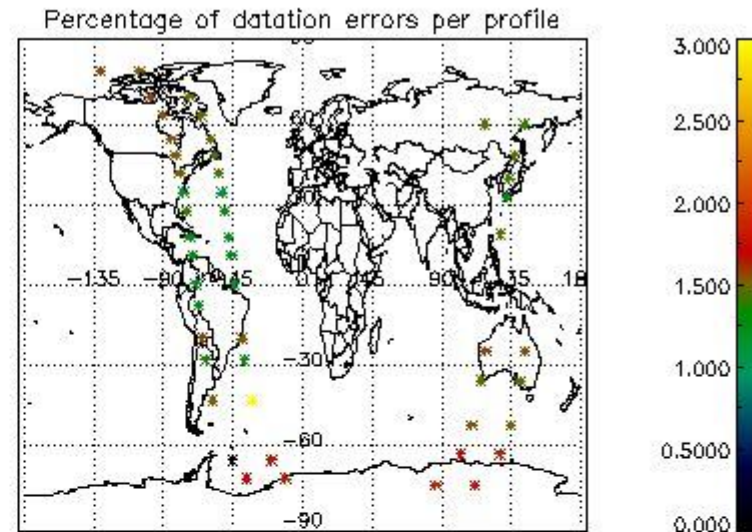

6. Statistics and plot of tangent altitude of the last measurement (DARK & BRIGHT products without errors)

6.1 Statistics on tangent altitude lost:

Statistics	DARK	BRIGHT	TWILIGHT
Mean:	25.607	34.641	NaN
St. deviation:	3.5516	7.9578	NaN
Maximum:	31.336	44.748	NaN
Minimum:	20.124	18.755	NaN
Number of data:	23.000	18.000	NaN

6.2 Plot for DARK limb products