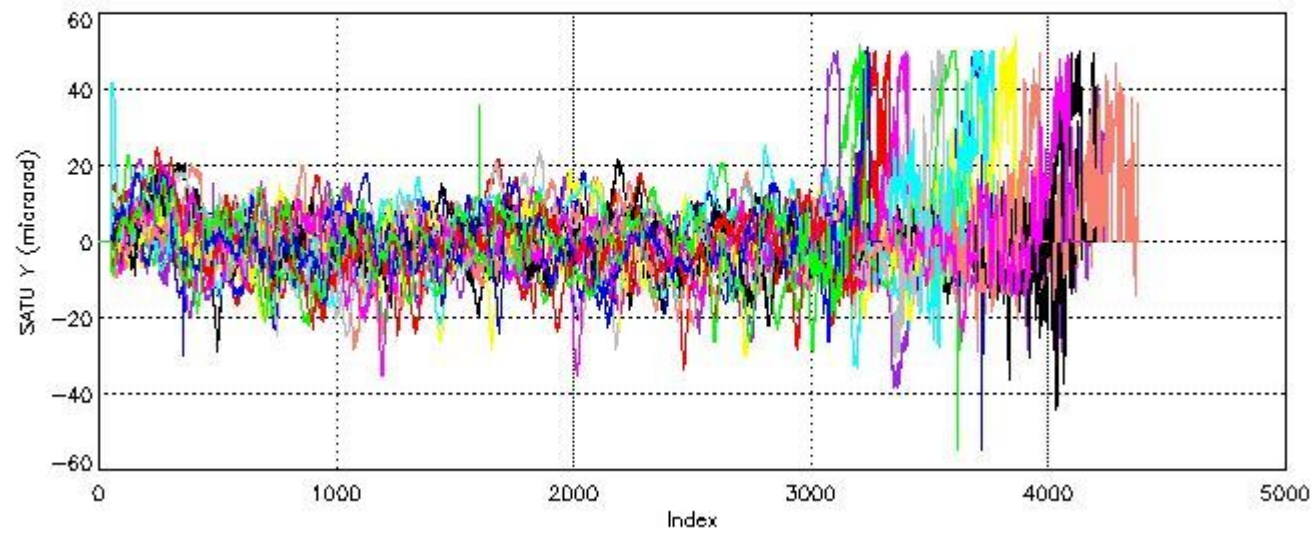

7.2 Statistics on SATU Noise Equivalent Angle (NEA) for DARK (D) and BRIGHT (B) products above 105 kms

The Star Acquisition and Tracking Unit (it is the CCD that tracks the star while it is occulted) Noise Equivalent Angle consists of the statistical angular variation of the SATU data above the atmosphere.

Statistics (in microradians) above 105 km are computed for every occultation, giving four values per occultation: one in the 'X' direction and one in the 'Y' direction for dark and bright limbs. A mean value per day in every direction and limb is calculated and monitored in order to assess instrument performance in terms of star pointing.

7.2.1 SATU NEA Statistics (table)

Statistics	SATU X (D)	SATU Y (D)	SATU X (B)	SATU Y (B)
Mean:	0.17020	0.93300	0.075073	-0.67466
St. deviation:	0.68900	7.2690	0.61551	6.4888
Maximum:	13.100	41.600	3.2000	29.400
Minimum:	-24.500	-29.000	-2.7000	-24.700