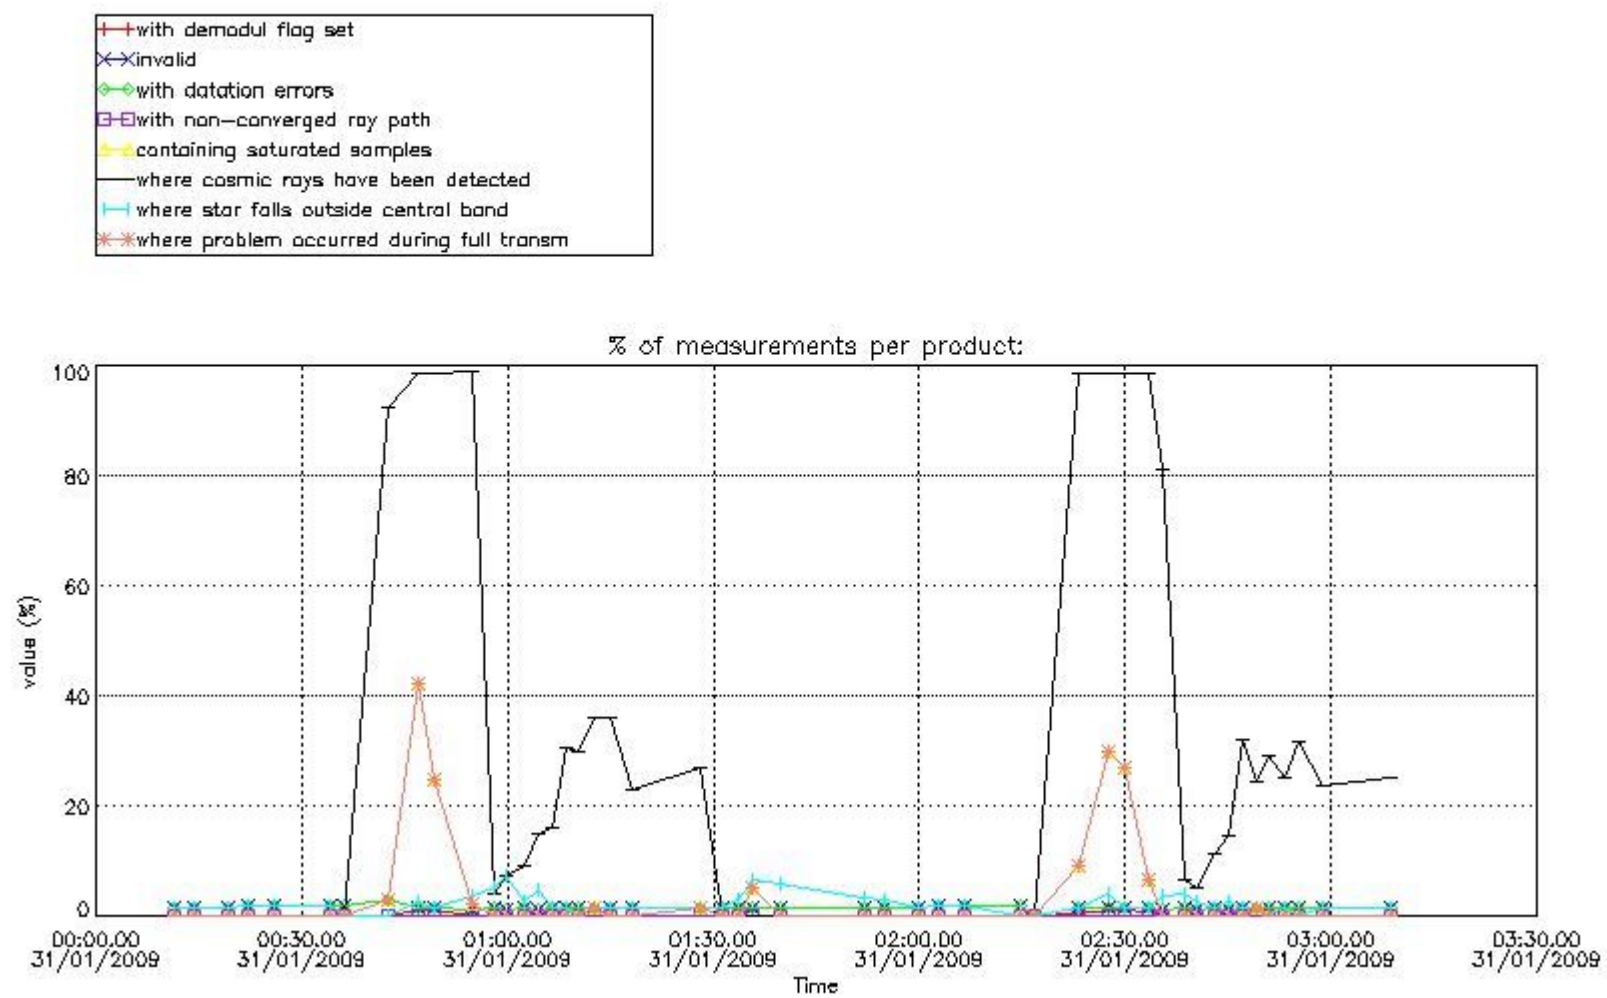

At least one measurement with demodulation flag set:	34.6939 %
Reference spectrum computed from DB:	0.00000 %
Reference spectrum with small number of measurements:	0.00000 %
SATU data not used:	0.00000 %

5.2 Plot quality information per product (time dependant)

5.3 Plot quality information per product (world map)