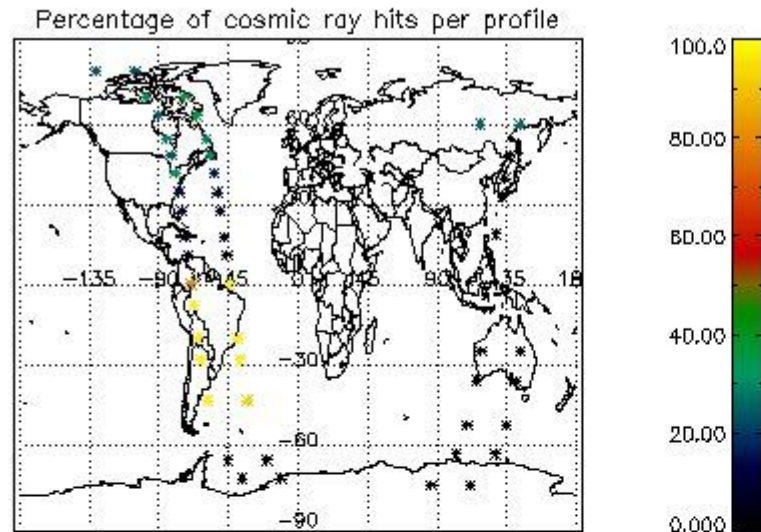

6. Statistics and plot of tangent altitude of the last measurement (DARK & BRIGHT products without errors)

6.1 Statistics on tangent altitude lost:

Statistics	DARK	BRIGHT	TWILIGHT
Mean:	25.607	34.641	NaN
St. deviation:	3.5516	7.9578	NaN
Maximum:	31.336	44.748	NaN
Minimum:	20.124	18.755	NaN
Number of data:	23.000	18.000	NaN

6.2 Plot for DARK limb products