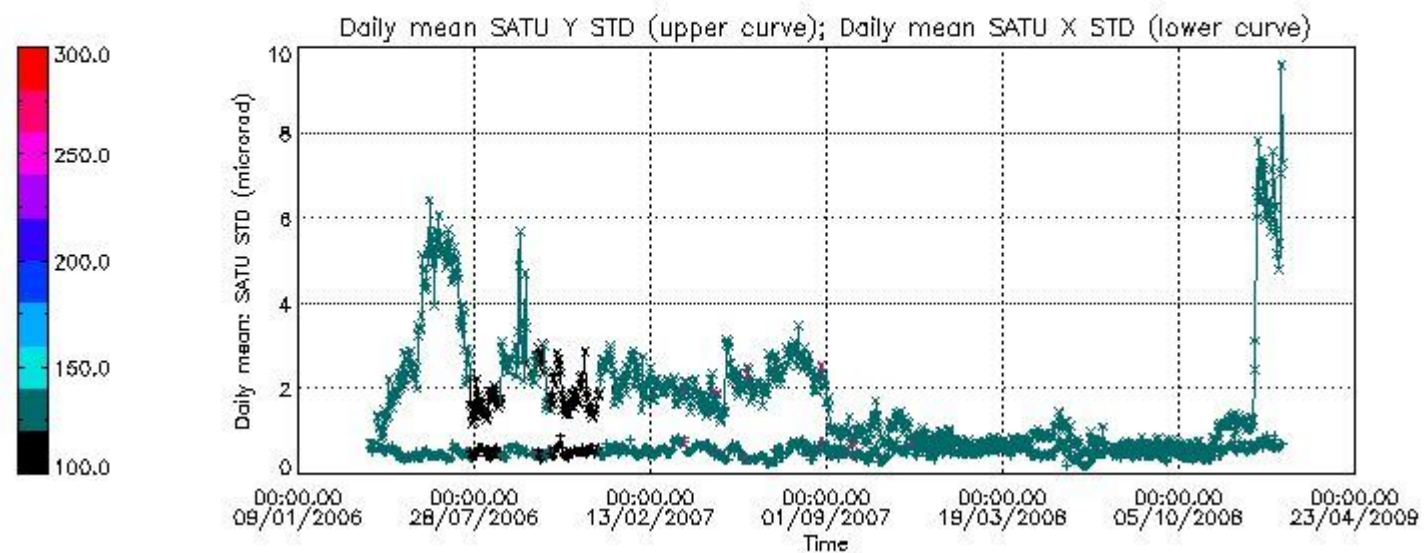

Number of data:	21650.	21650.	15500.	15500.

7.2.2 Trend of daily SATU NEA St. deviation since 1st April 2006 (dark limb)

The long term trend of the SATU 'X' and 'Y' standard deviations should be constant during the whole mission.

The colorbar represents the start tangent altitude (km) of the occultations.

Upper curve: STD of SATU Y axis

Lower curve: STD of SATU X axis

8. Auxiliary Data Files used for the production reported in section 2.4

The number reported in the third column indicates since which file (see list in section 2.4) the corresponding auxiliary file has been used. The fourth column is the date of those product files.

Type	Auxiliary Filename	Used since product	Used since product date
INST_PHYS_CHARACTERISTICS	GOM_INS_AXNIEC20050627_150713_20030716_120000_20100101_000000	1	31-JAN-2009 00:11:17
CALIBRATION_DATABASE	GOM_CAL_AXVIEC20090123_085712_20090120_000000_20100101_000000	1	31-JAN-2009 00:11:17
LEVEL-1B_PROC_CONFIG	GOM_PR1_AXNIEC20050627_151042_20020301_000000_20100101_000000	1	31-JAN-2009 00:11:17
STAR_CATALOGUE	GOM_CAT_AXVIEC20020121_161009_20020101_000000_20200101_000000	1	31-JAN-2009 00:11:17
STELLAR_SPECTRA_DATABANK	GOM_STS_AXNIEC20040308_103538_20020101_160000_20100101_000000	1	31-JAN-2009 00:11:17
ECMWF_FILE	AUX_ECF_AXNECM20090130_064111_20090130_210000_20090131_090000	1	31-JAN-2009 00:11:17
OPTIONAL_ECMWF_FILE	MISSING	1	31-JAN-2009 00:11:17
ORBIT_DATA_FILE	DOR_NAV_OPNPDE20090130_211631_000057382076_00057_36183_7266.N1	1	31-JAN-2009 00:11:17
ORBIT_DATA_FILE	DOR_NAV_OPNPDE20090130_225728_000057382076_00058_36184_7267.N1	8	31-JAN-2009 00:42:38
ORBIT_DATA_FILE	DOR_NAV_OPNPDE20090131_003825_000057382076_00059_36185_7268.N1	34	31-JAN-2009 02:23:14