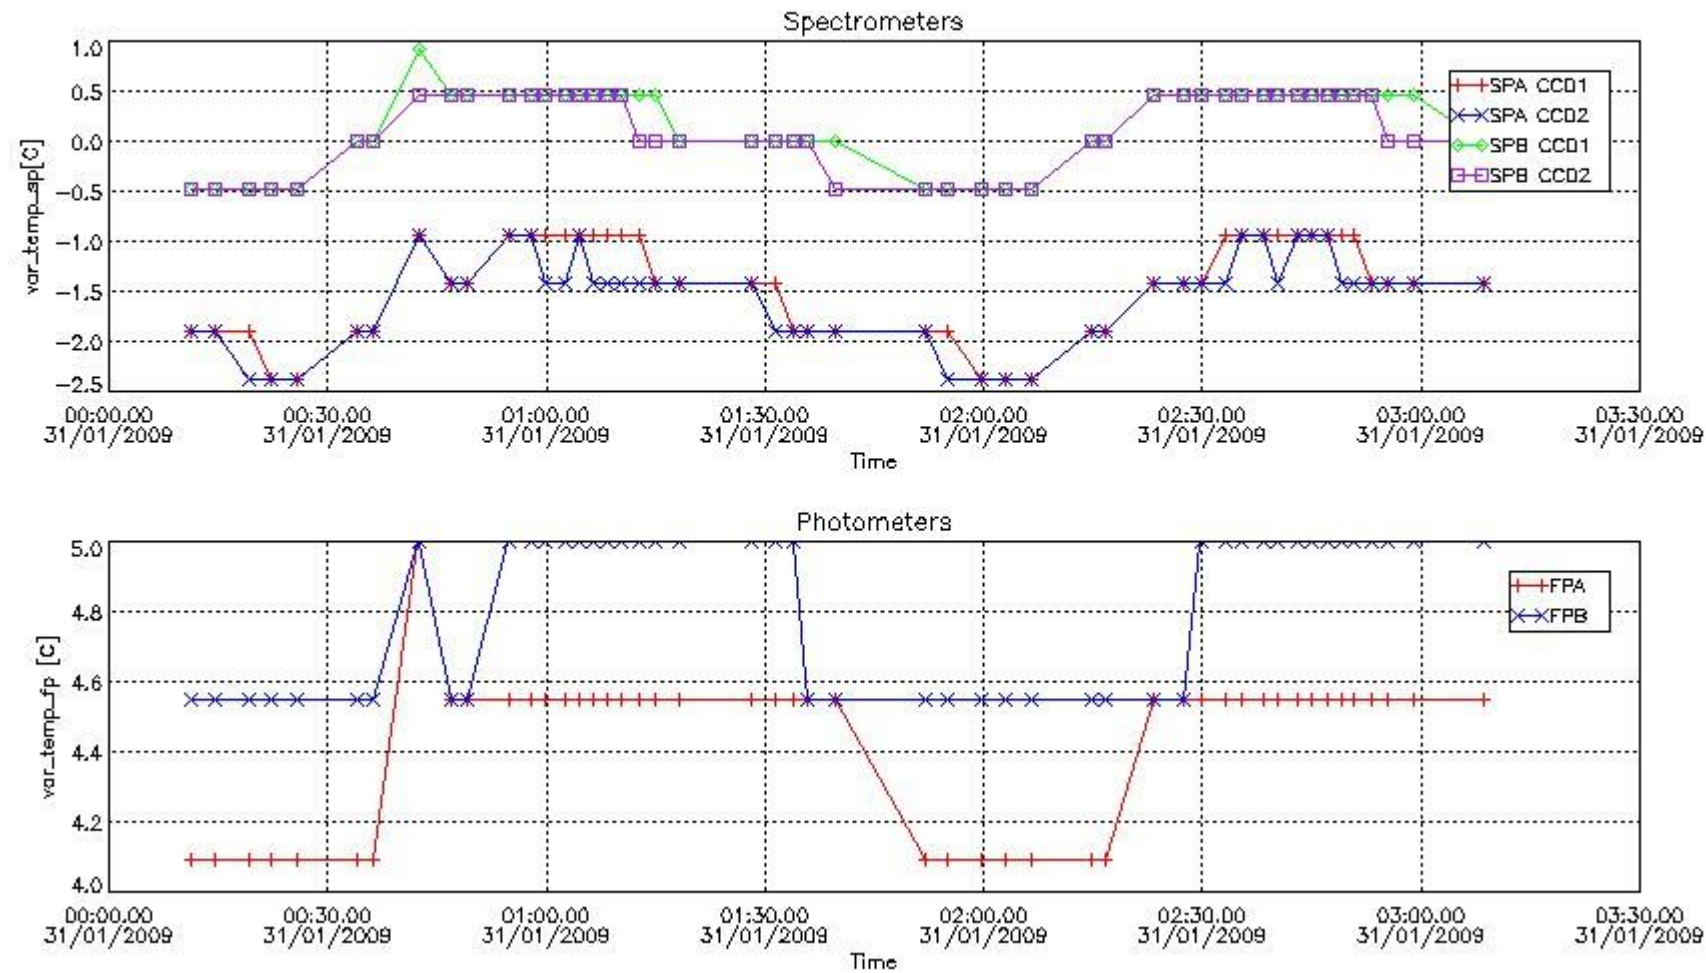

4. Overview of dark signal processing per product

The Dark Charge (DC) is a temperature-dependant signal added to the useful measurements and it is therefore subtracted from them during the processing. There are two phenomena that produce a continuous increase of the DC: the "hot pixels" (a pixel is "hot" when its DC exceeds by a significant amount its value measured on ground at the same temperature) and the "Random Telegraphic Signal" (abrupt change positive or negative of the CCD pixel signal, random in time, affecting only the DC part of the signal and not the photon generated signal).

In this section a list of products that did not use the Dark Sky Area (DSA) observation for the DC computation is given. It is also provided the mean DC plot per product for dark limb products with no error flag set.

4.1 All products used the DSA observation for the DC computation

4.2 Plot of mean dark charges per product: only products in DARK limb conditions without errors are used