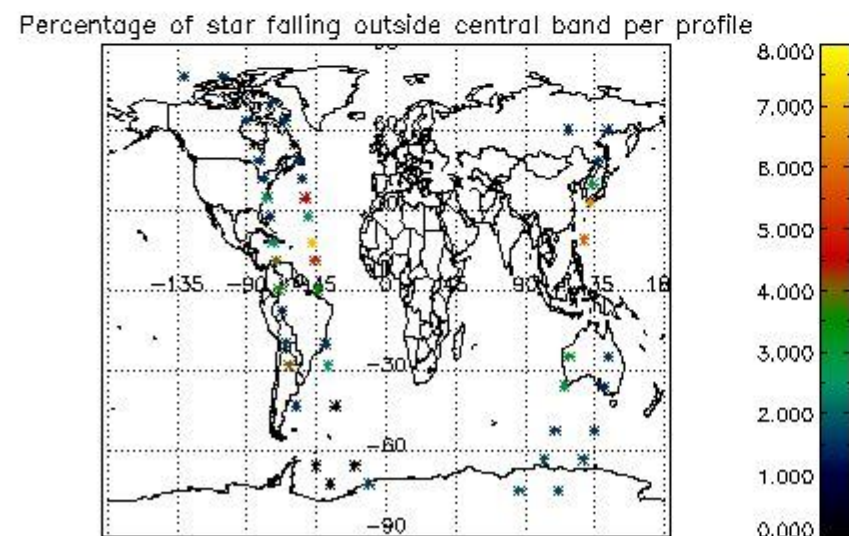

6. Statistics and plot of tangent altitude of the last measurement (DARK & BRIGHT products without errors)

6.1 Statistics on tangent altitude lost:

Statistics	DARK	BRIGHT	TWILIGHT
Mean:	25.607	34.641	NaN
St. deviation:	3.5516	7.9578	NaN
Maximum:	31.336	44.748	NaN
Minimum:	20.124	18.755	NaN
Number of data:	23.000	18.000	NaN

6.2 Plot for DARK limb products