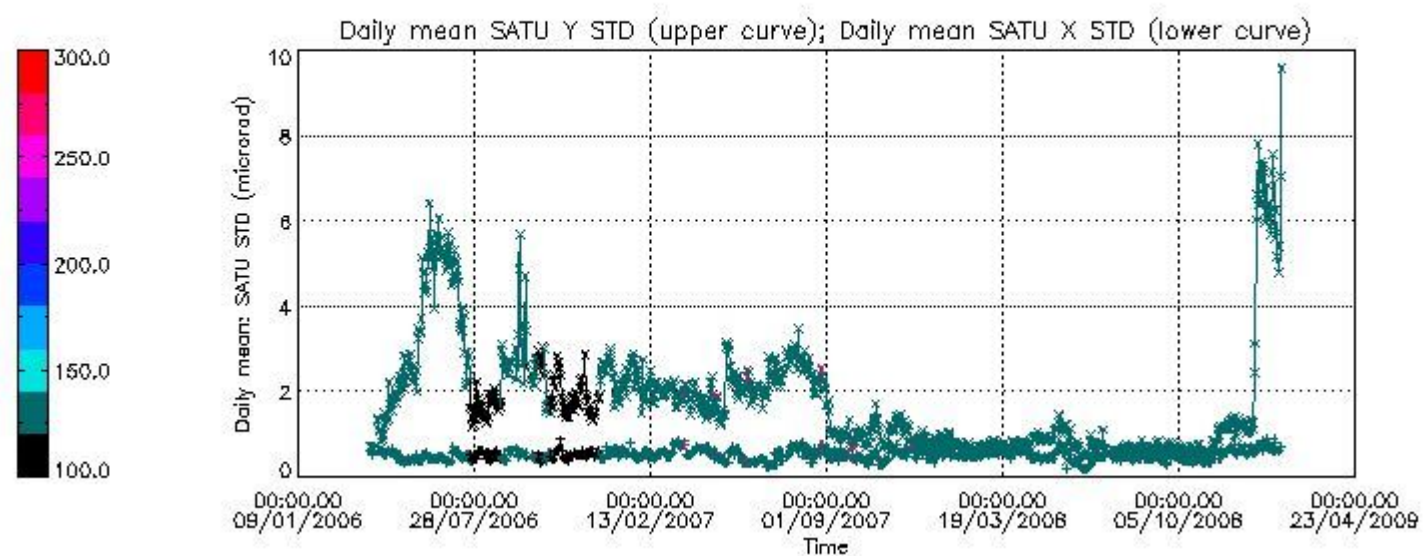

Number of data:	15950.	15950.	18900.	18900.

7.2.2 Trend of daily SATU NEA St. deviation since 1st April 2006 (dark limb)

The long term trend of the SATU 'X' and 'Y' standard deviations should be constant during the whole mission.

The colorbar represents the start tangent altitude (km) of the occultations.

Upper curve: STD of SATU Y axis

Lower curve: STD of SATU X axis

8. Auxiliary Data Files used for the production reported in section 2.4

The number reported in the third column indicates since which file (see list in section 2.4) the corresponding auxiliary file has been used. The fourth column is the date of those product files.

Type	Auxiliary Filename	Used since product	Used since product date
INST_PHYS_CHARACTERISTICS	GOM_INS_AXNIEC20050627_150713_20030716_120000_20100101_000000	1	30-JAN-2009 00:01:08
CALIBRATION_DATABASE	GOM_CAL_AXVIEC20090123_085712_20090120_000000_20100101_000000	1	30-JAN-2009 00:01:08
LEVEL-1B_PROC_CONFIG	GOM_PR1_AXNIEC20050627_151042_20020301_000000_20100101_000000	1	30-JAN-2009 00:01:08
STAR_CATALOGUE	GOM_CAT_AXVIEC20020121_161009_20020101_000000_20200101_000000	1	30-JAN-2009 00:01:08
STELLAR_SPECTRA_DATABANK	GOM_STS_AXNIEC20040308_103538_20020101_160000_20100101_000000	1	30-JAN-2009 00:01:08
ECMWF_FILE	AUX_ECF_AXNECM20090129_064111_20090129_210000_20090130_090000	1	30-JAN-2009 00:01:08
OPTIONAL_ECMWF_FILE	MISSING	1	30-JAN-2009 00:01:08
ORBIT_DATA_FILE	DOR_NAV_OPNPDE20090129_214831_000057382076_00043_36169_7260.N1	1	30-JAN-2009 00:01:08
ORBIT_DATA_FILE	DOR_NAV_OPNPDE20090129_232928_000057382076_00044_36170_7261.N1	18	30-JAN-2009 01:14:08
ORBIT_DATA_FILE	DOR_NAV_OPNPDE20090130_011025_000044632076_00045_36171_7262.N1	40	30-JAN-2009 02:31:23