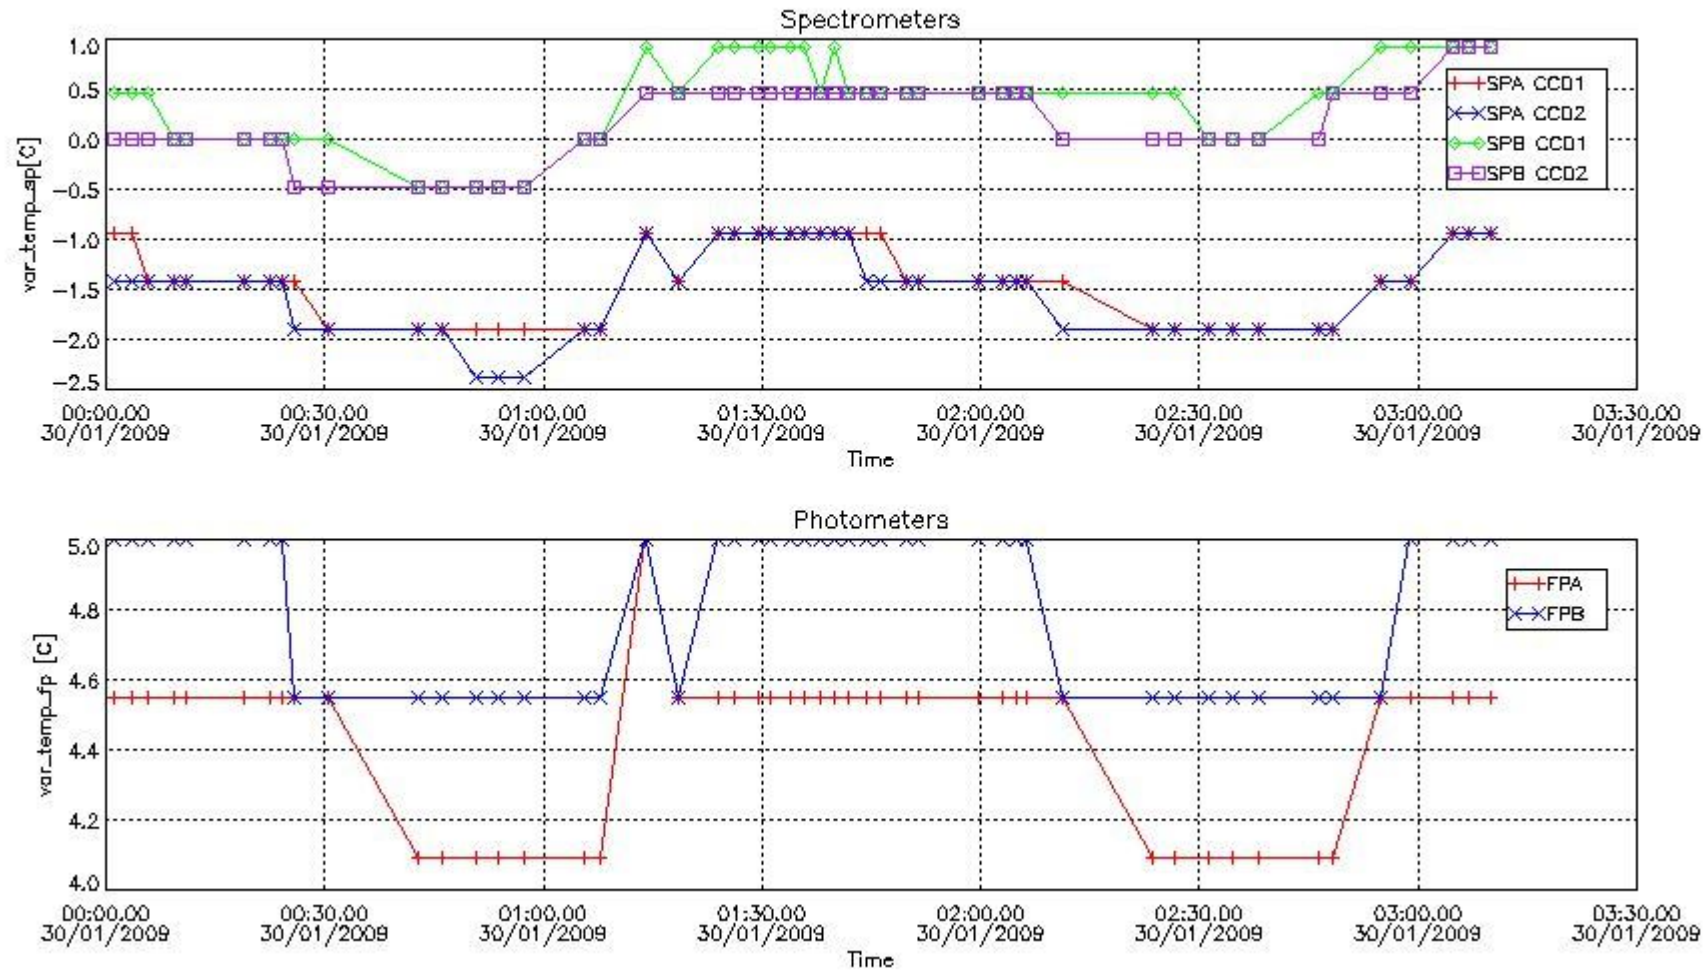

4. Overview of dark signal processing per product

The Dark Charge (DC) is a temperature-dependant signal added to the useful measurements and it is therefore subtracted from them during the processing. There are two phenomena that produce a continuous increase of the DC: the "hot pixels" (a pixel is "hot" when its DC exceeds by a significant amount its value measured on ground at the same temperature) and the "Random Telegraphic Signal" (abrupt change positive or negative of the CCD pixel signal, random in time, affecting only the DC part of the signal and not the photon generated signal).

In this section a list of products that did not use the Dark Sky Area (DSA) observation for the DC computation is given. It is also provided the mean DC plot per product for dark limb products with no error flag set.

4.1 All products used the DSA observation for the DC computation

4.2 Plot of mean dark charges per product: only products in DARK limb conditions without errors are used