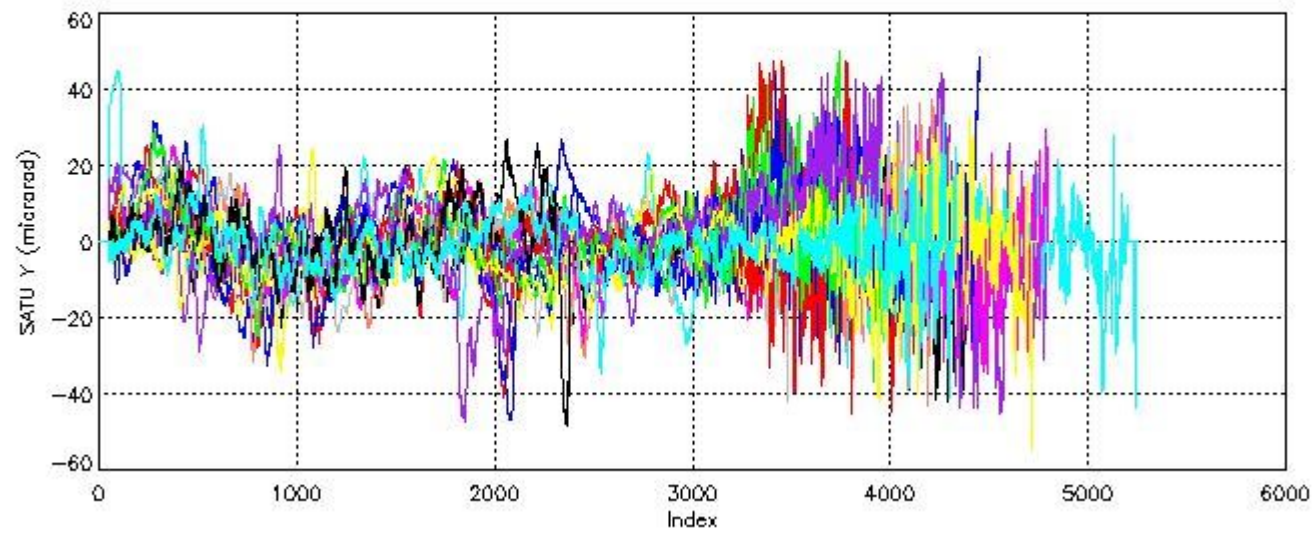

7.2 Statistics on SATU Noise Equivalent Angle (NEA) for DARK (D) and BRIGHT (B) products above 105 kms

The Star Acquisition and Tracking Unit (it is the CCD that tracks the star while it is occulted) Noise Equivalent Angle consists of the statistical angular variation of the SATU data above the atmosphere.

Statistics (in microradians) above 105 km are computed for every occultation, giving four values per occultation: one in the 'X' direction and one in the 'Y' direction for dark and bright limbs. A mean value per day in every direction and limb is calculated and monitored in order to assess instrument performance in terms of star pointing.

7.2.1 SATU NEA Statistics (table)

Statistics	SATU X (D)	SATU Y (D)	SATU X (B)	SATU Y (B)
Mean:	0.17547	1.9675	0.11044	-0.53360
St. deviation:	0.71313	9.5638	0.62443	8.8277
Maximum:	19.600	44.800	2.9000	29.100
Minimum:	-6.7000	-34.200	-3.2000	-33.600