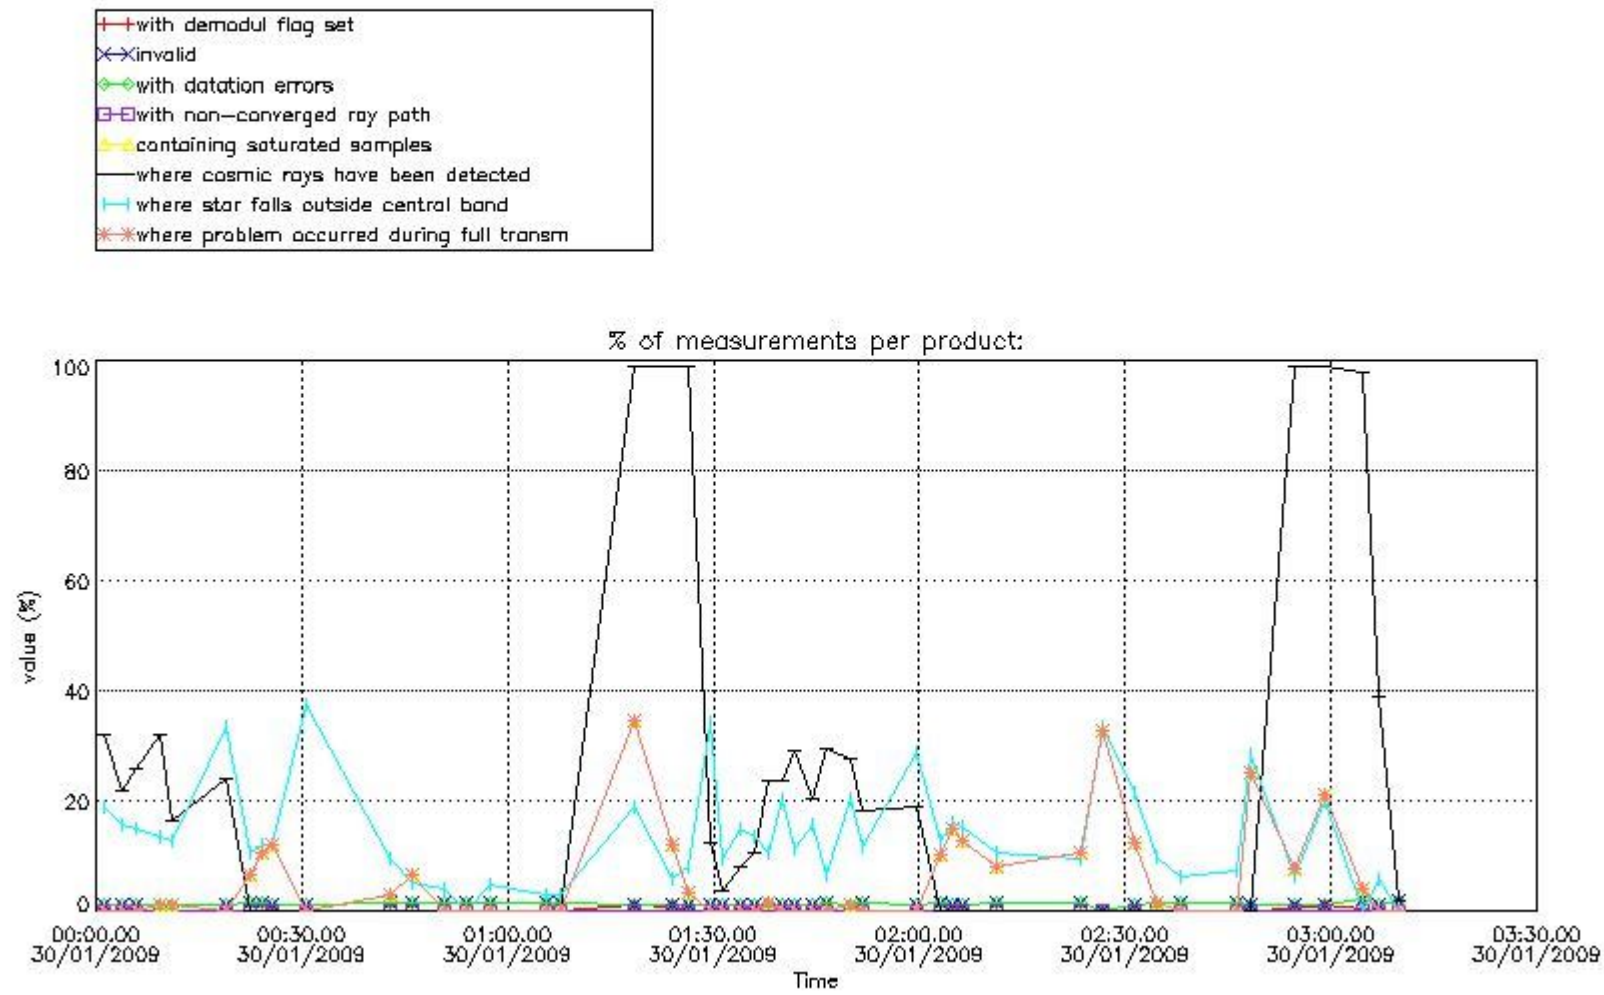

At least one measurement with demodulation flag set:	31.2500 %
Reference spectrum computed from DB:	0.00000 %
Reference spectrum with small number of measurements:	0.00000 %
SATU data not used:	0.00000 %

5.2 Plot quality information per product (time dependant)

5.3 Plot quality information per product (world map)