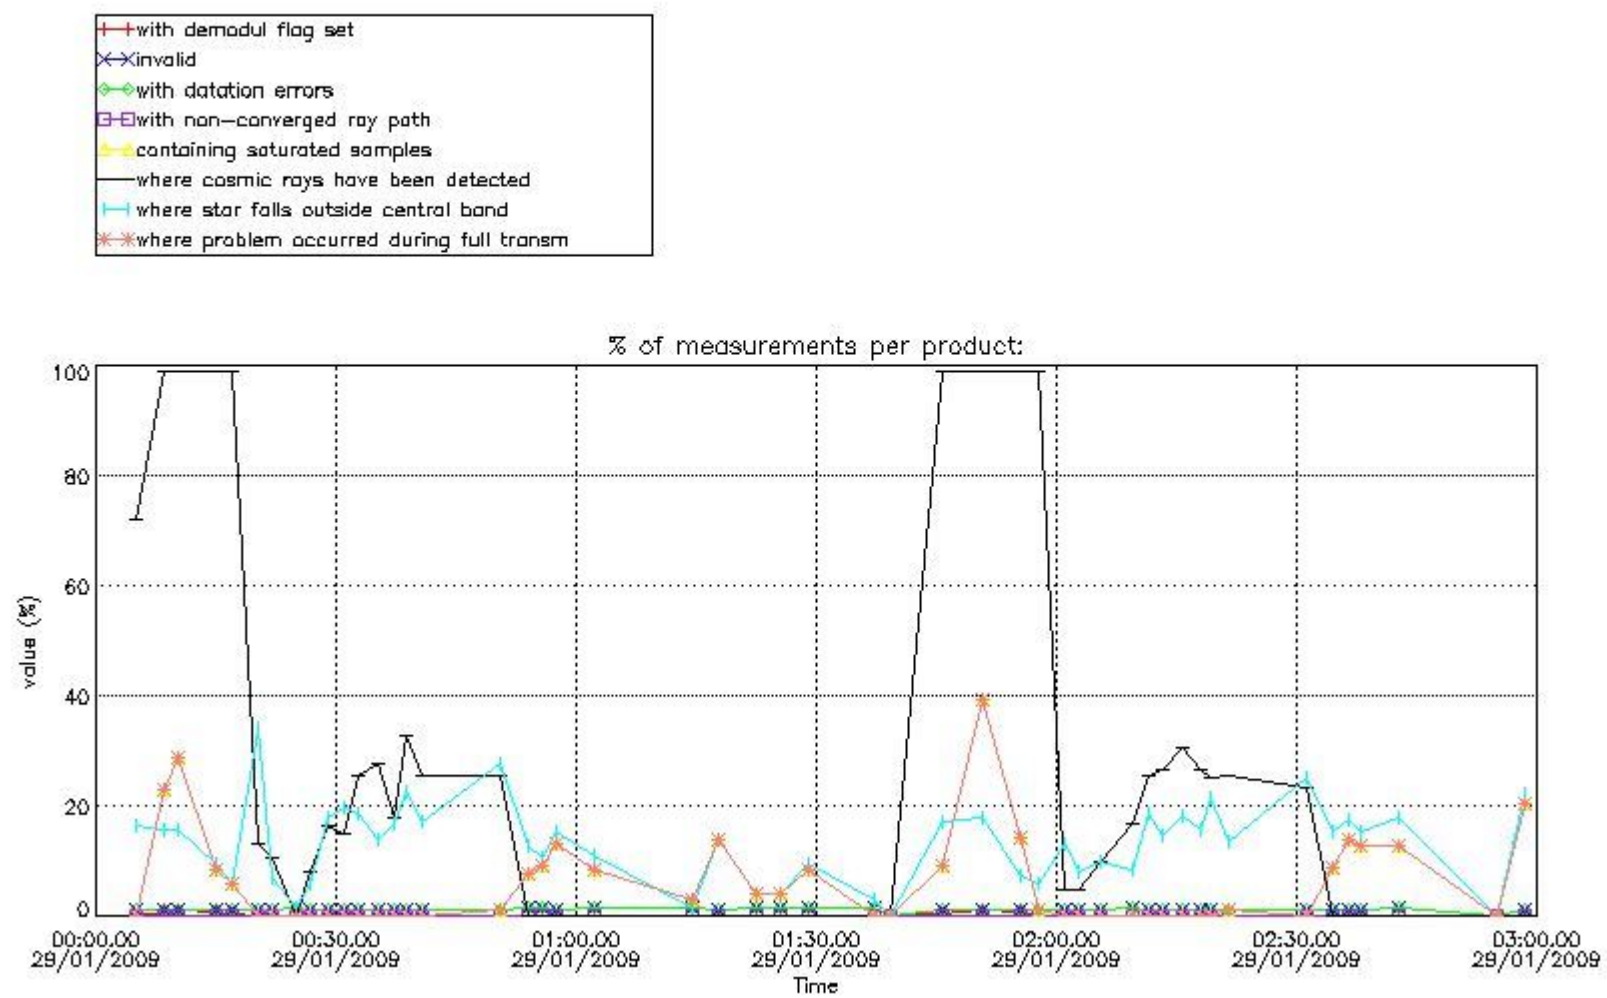

At least one measurement with demodulation flag set:	38.7755 %
Reference spectrum computed from DB:	0.00000 %
Reference spectrum with small number of measurements:	0.00000 %
SATU data not used:	0.00000 %

5.2 Plot quality information per product (time dependant)

5.3 Plot quality information per product (world map)