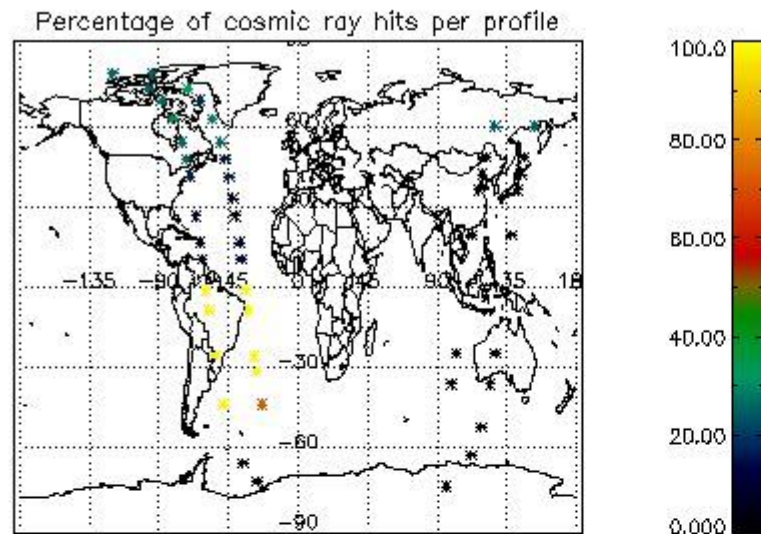

6. Statistics and plot of tangent altitude of the last measurement (DARK & BRIGHT products without errors)

6.1 Statistics on tangent altitude lost:

Statistics	DARK	BRIGHT	TWILIGHT
Mean:	16.395	18.434	NaN
St. deviation:	4.9825	5.2361	NaN
Maximum:	27.961	29.312	NaN
Minimum:	3.7223	10.722	NaN
Number of data:	22.000	17.000	NaN

6.2 Plot for DARK limb products