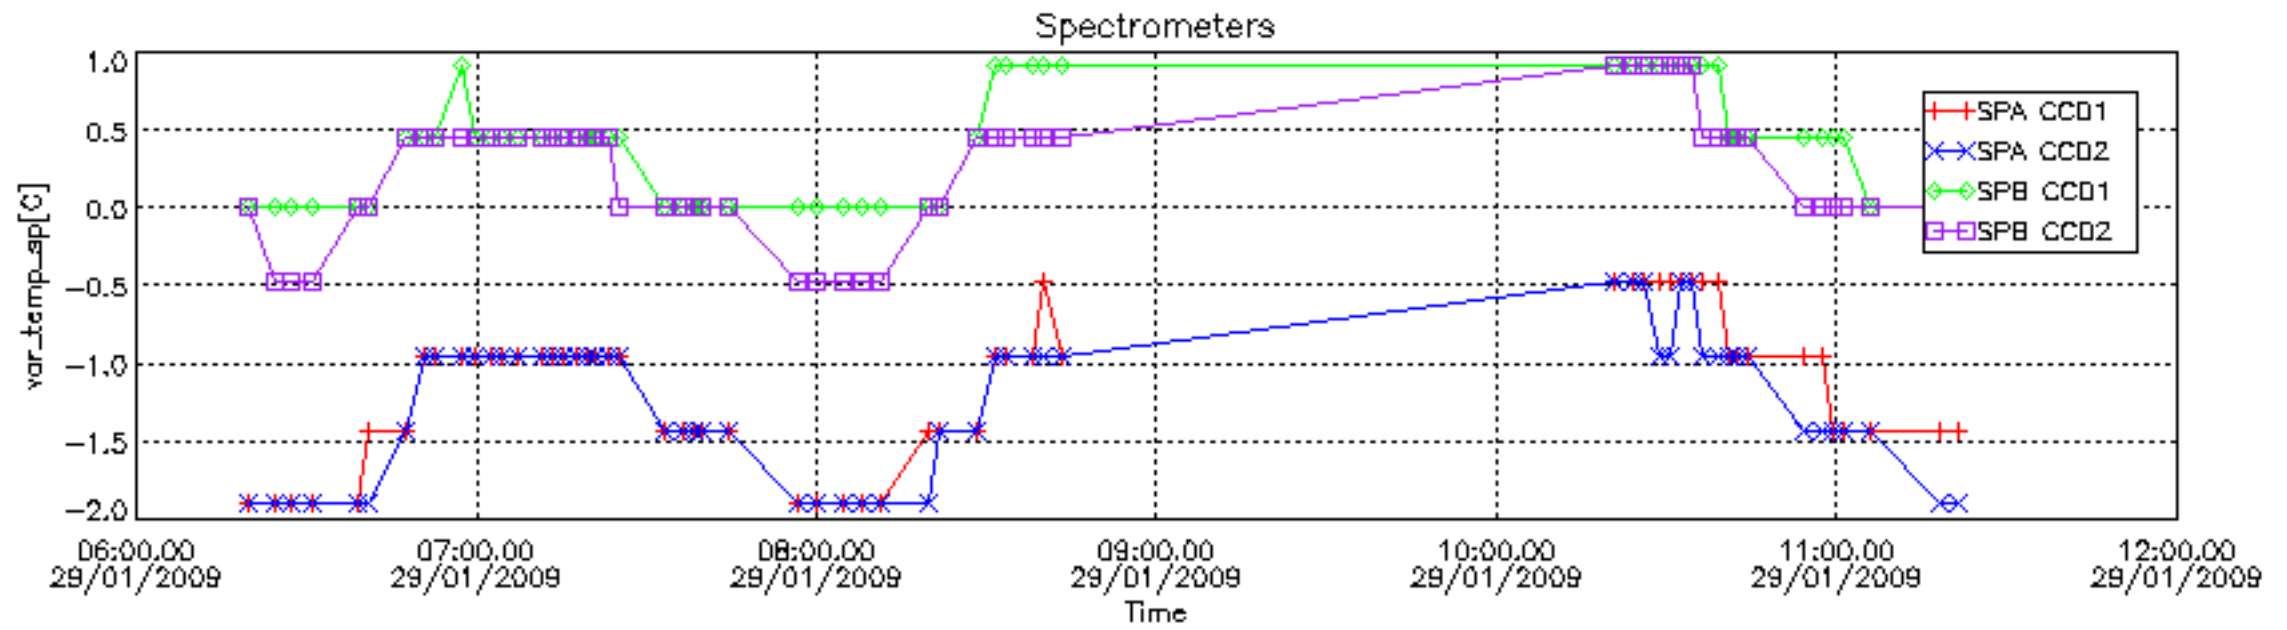

Tangent altitude at which the star is lost

Percentage of cosmic ray hits per profile

Percentage of datation errors per profile

Percentage of star falling outside central band per profile

Percentage of saturation errors per profile