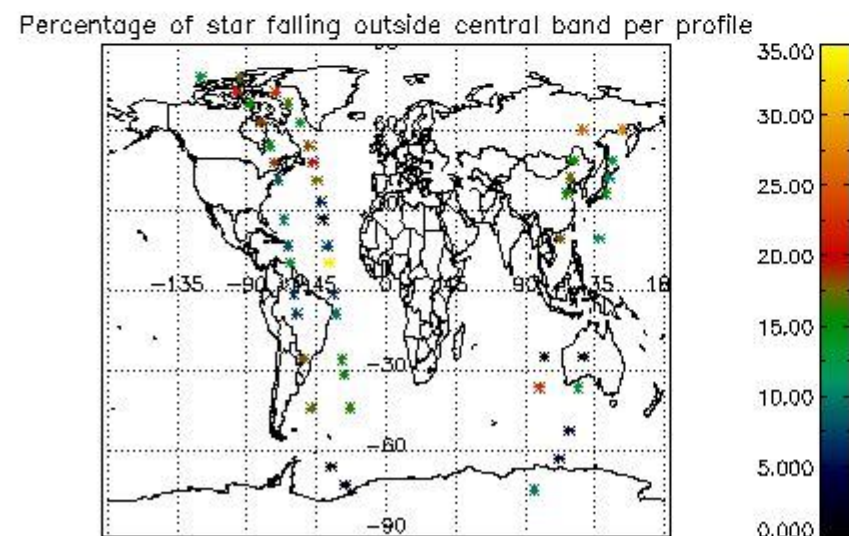

6. Statistics and plot of tangent altitude of the last measurement (DARK & BRIGHT products without errors)

6.1 Statistics on tangent altitude lost:

Statistics	DARK	BRIGHT	TWILIGHT
Mean:	16.395	18.434	NaN
St. deviation:	4.9825	5.2361	NaN
Maximum:	27.961	29.312	NaN
Minimum:	3.7223	10.722	NaN
Number of data:	22.000	17.000	NaN

6.2 Plot for DARK limb products