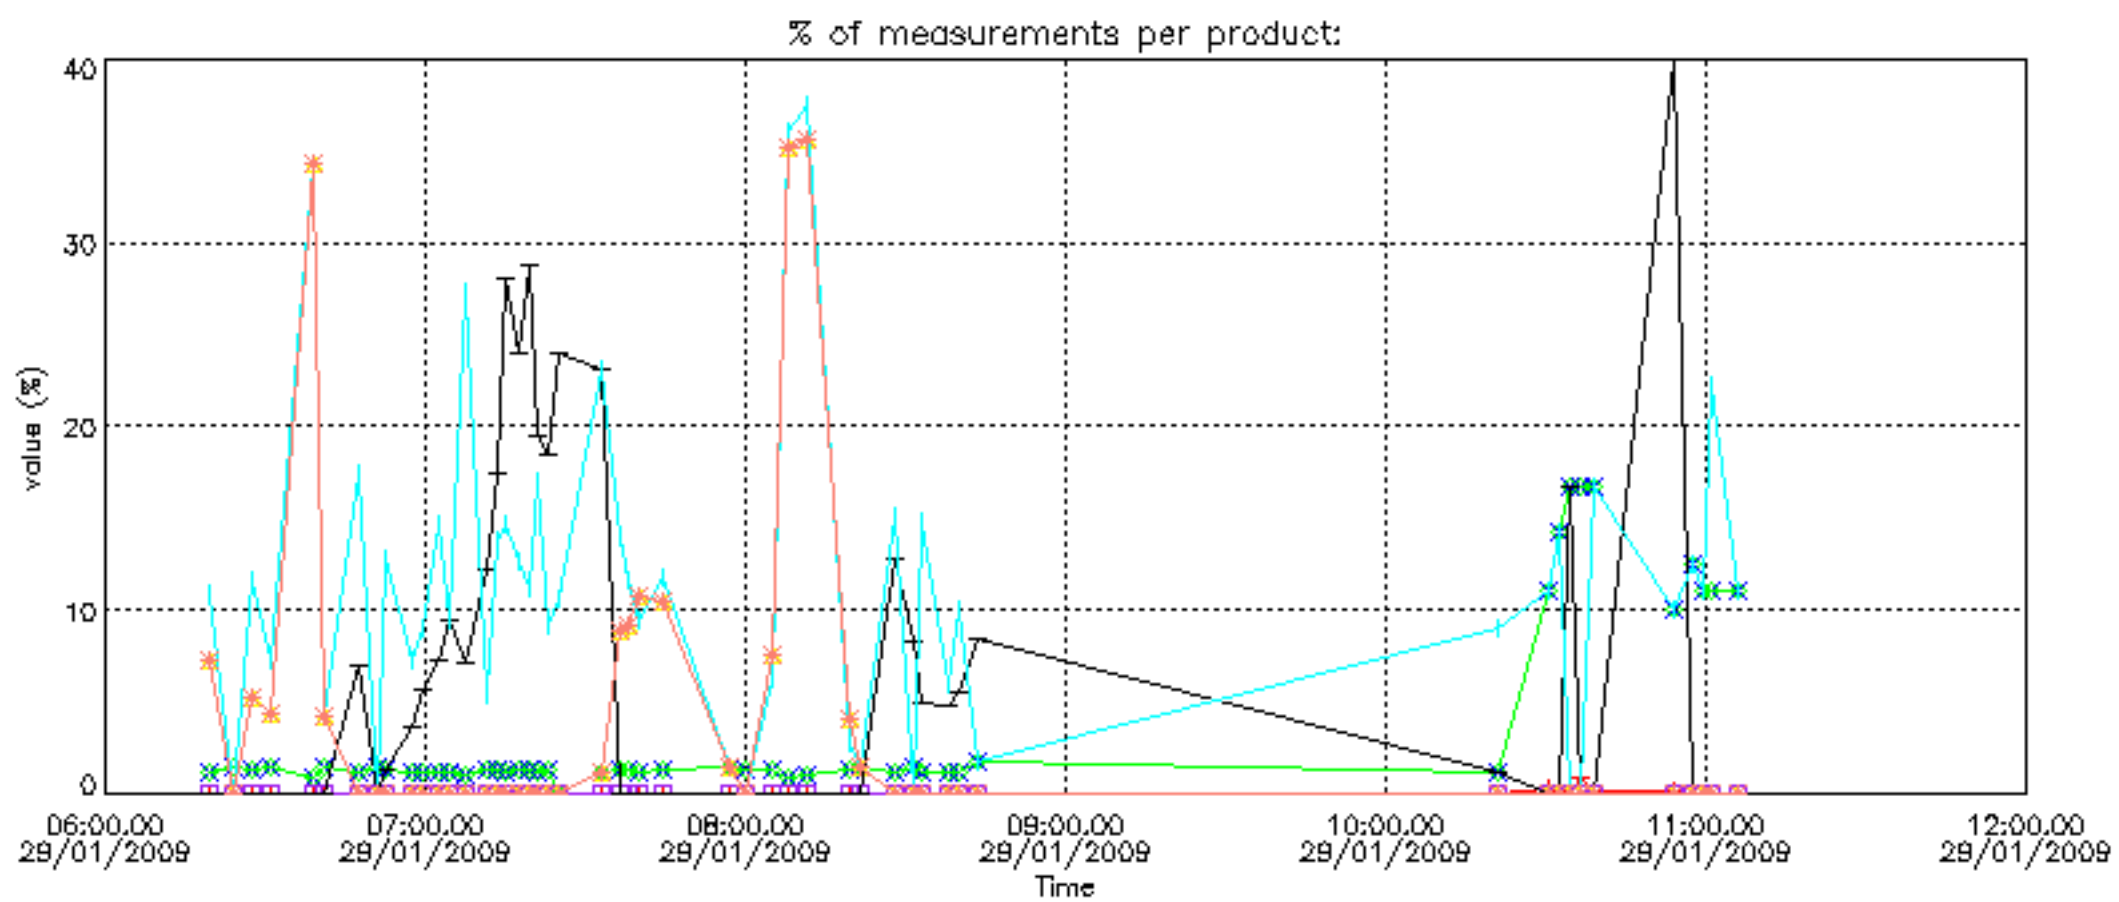

Tangent altitude at which the star is lost

Percentage of cosmic ray hits per profile

Percentage of datation errors per profile

Percentage of star falling outside central band per profile

Percentage of saturation errors per profile