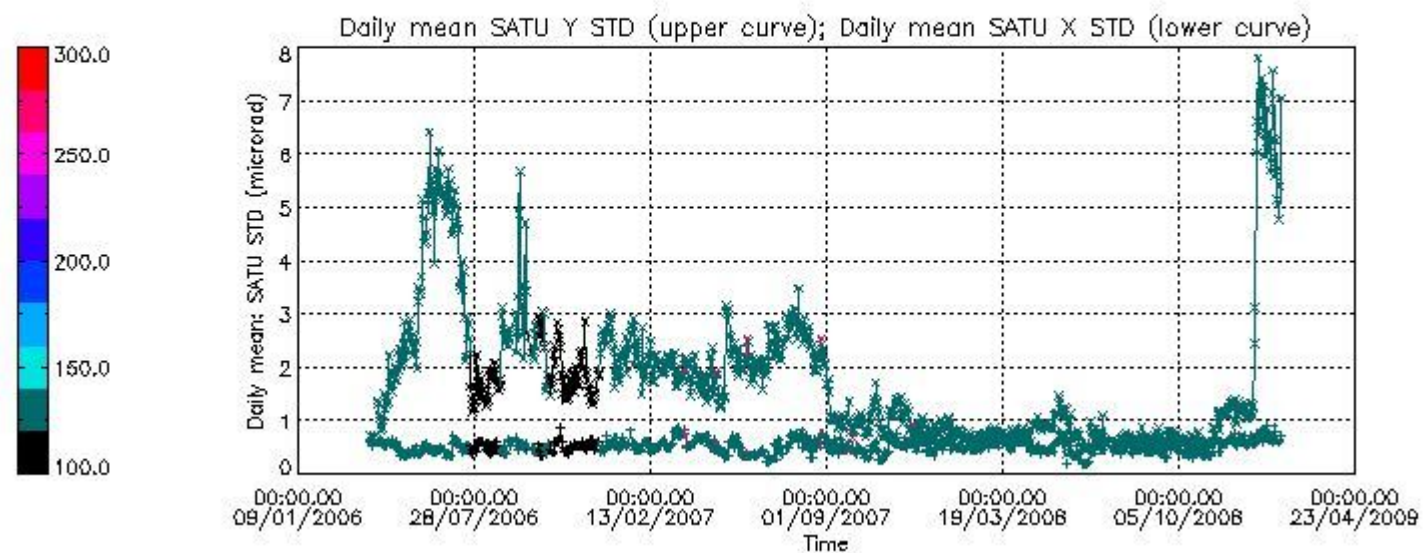

Number of data:	20550.	20550.	14450.	14450.

7.2.2 Trend of daily SATU NEA St. deviation since 1st April 2006 (dark limb)

The long term trend of the SATU 'X' and 'Y' standard deviations should be constant during the whole mission.

The colorbar represents the start tangent altitude (km) of the occultations.

Upper curve: STD of SATU Y axis

Lower curve: STD of SATU X axis

8. Auxiliary Data Files used for the production reported in section 2.4

The number reported in the third column indicates since which file (see list in section 2.4) the corresponding auxiliary file has been used. The fourth column is the date of those product files.

Type	Auxiliary Filename	Used since product	Used since product date
INST_PHYS_CHARACTERISTICS	GOM_INS_AXNIEC20050627_150713_20030716_120000_20100101_000000	1	29-JAN-2009 00:05:03
CALIBRATION_DATABASE	GOM_CAL_AXVIEC20090123_085712_20090120_000000_20100101_000000	1	29-JAN-2009 00:05:03
LEVEL-1B_PROC_CONFIG	GOM_PR1_AXNIEC20050627_151042_20020301_000000_20100101_000000	1	29-JAN-2009 00:05:03
STAR_CATALOGUE	GOM_CAT_AXVIEC20020121_161009_20020101_000000_20200101_000000	1	29-JAN-2009 00:05:03
STELLAR_SPECTRA_DATABANK	GOM_STS_AXNIEC20040308_103538_20020101_160000_20100101_000000	1	29-JAN-2009 00:05:03
ECMWF_FILE	AUX_ECF_AXNECM20090128_064110_20090128_210000_20090129_090000	1	29-JAN-2009 00:05:03
OPTIONAL_ECMWF_FILE	MISSING	1	29-JAN-2009 00:05:03
ORBIT_DATA_FILE	DOR_NAV_OPNPDE20090128_222031_000057382076_00029_36155_7254.N1	1	29-JAN-2009 00:05:03
ORBIT_DATA_FILE	DOR_NAV_OPNPDE20090129_000128_000057382076_00030_36156_7255.N1	29	29-JAN-2009 01:45:39
ORBIT_DATA_FILE	DOR_NAV_OPNPDE20090129_014225_000038252076_00031_36157_7256.N1	49	29-JAN-2009 02:58:22