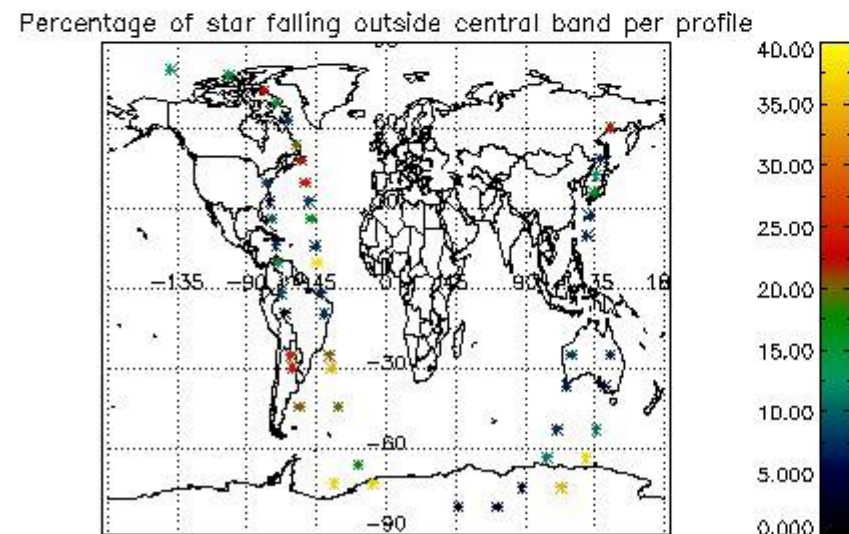

6. Statistics and plot of tangent altitude of the last measurement (DARK & BRIGHT products without errors)

6.1 Statistics on tangent altitude lost:

Statistics	DARK	BRIGHT	TWILIGHT
Mean:	18.508	15.991	NaN
St. deviation:	16.919	6.6694	NaN
Maximum:	87.897	22.832	NaN
Minimum:	3.1239	3.4618	NaN
Number of data:	21.000	20.000	NaN

6.2 Plot for DARK limb products