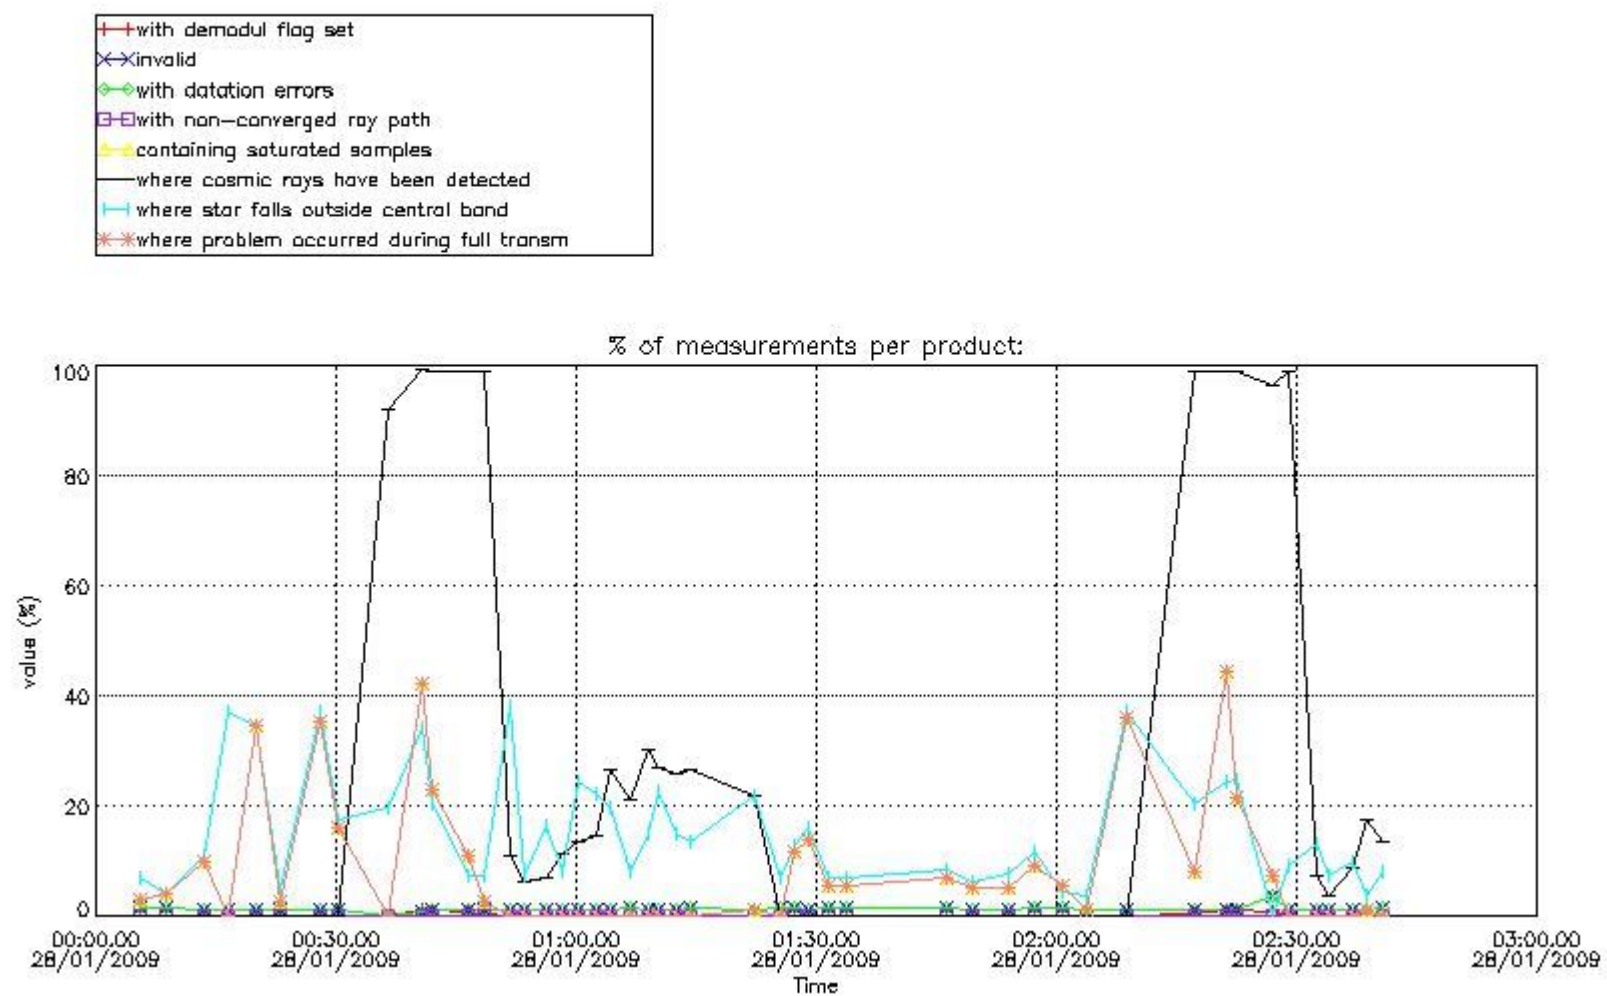

At least one measurement with demodulation flag set:	31.2500 %
Reference spectrum computed from DB:	0.00000 %
Reference spectrum with small number of measurements:	0.00000 %
SATU data not used:	0.00000 %

5.2 Plot quality information per product (time dependant)

5.3 Plot quality information per product (world map)