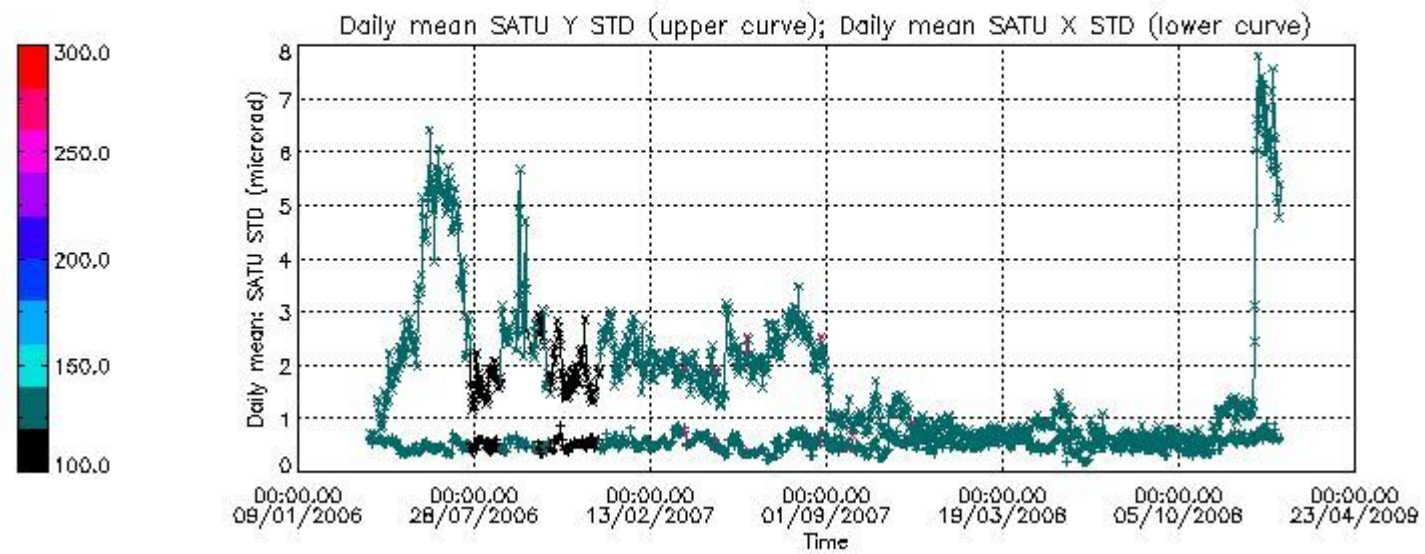

Number of data:	19450.	19450.	17200.	17200.

7.2.2 Trend of daily SATU NEA St. deviation since 1st April 2006 (dark limb)

The long term trend of the SATU 'X' and 'Y' standard deviations should be constant during the whole mission.

The colorbar represents the start tangent altitude (km) of the occultations.

Upper curve: STD of SATU Y axis

Lower curve: STD of SATU X axis

8. Auxiliary Data Files used for the production reported in section 2.4

The number reported in the third column indicates since which file (see list in section 2.4) the corresponding auxiliary file has been used. The fourth column is the date of those product files.

Type	Auxiliary Filename	Used since product	Used since product date
INST_PHYS_CHARACTERISTICS	GOM_INS_AXNIEC20050627_150713_20030716_120000_20100101_000000	1	28-JAN-2009 00:05:31
CALIBRATION_DATABASE	GOM_CAL_AXVIEC20090123_085712_20090120_000000_20100101_000000	1	28-JAN-2009 00:05:31
LEVEL-1B_PROC_CONFIG	GOM_PR1_AXNIEC20050627_151042_20020301_000000_20100101_000000	1	28-JAN-2009 00:05:31
STAR_CATALOGUE	GOM_CAT_AXVIEC20020121_161009_20020101_000000_20200101_000000	1	28-JAN-2009 00:05:31
STELLAR_SPECTRA_DATABANK	GOM_STS_AXNIEC20040308_103538_20020101_160000_20100101_000000	1	28-JAN-2009 00:05:31
ECMWF_FILE	AUX_ECF_AXNECM20090127_064110_20090127_210000_20090128_090000	1	28-JAN-2009 00:05:31
OPTIONAL_ECMWF_FILE	MISSING	1	28-JAN-2009 00:05:31
ORBIT_DATA_FILE	DOR_NAV_OPNPDE20090127_211134_000057382076_00014_36140_7247.N1	1	28-JAN-2009 00:05:31
ORBIT_DATA_FILE	DOR_NAV_OPNPDE20090127_225232_000057382076_00015_36141_7248.N1	10	28-JAN-2009 00:40:41
ORBIT_DATA_FILE	DOR_NAV_OPNPDE20090128_003329_000054192076_00016_36142_7249.N1	39	28-JAN-2009 02:10:50