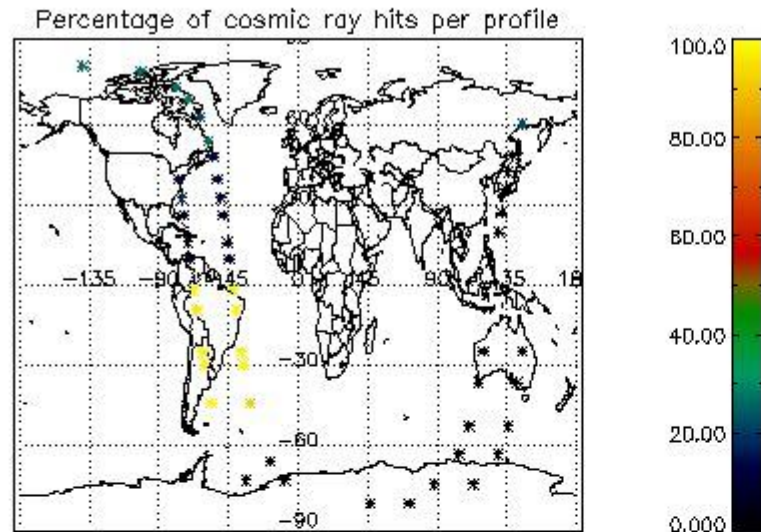

6. Statistics and plot of tangent altitude of the last measurement (DARK & BRIGHT products without errors)

6.1 Statistics on tangent altitude lost:

Statistics	DARK	BRIGHT	TWILIGHT
Mean:	18.508	15.991	NaN
St. deviation:	16.919	6.6694	NaN
Maximum:	87.897	22.832	NaN
Minimum:	3.1239	3.4618	NaN
Number of data:	21.000	20.000	NaN

6.2 Plot for DARK limb products