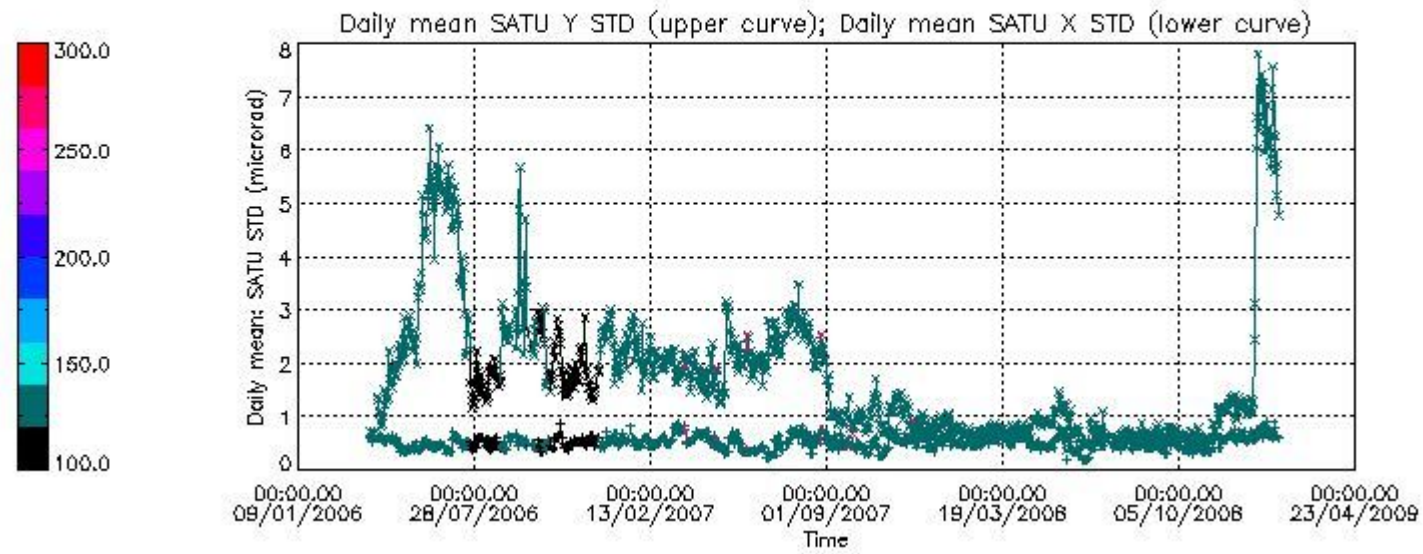

Number of data:	12800.	12800.	18700.	18700.

7.2.2 Trend of daily SATU NEA St. deviation since 1st April 2006 (dark limb)

The long term trend of the SATU 'X' and 'Y' standard deviations should be constant during the whole mission.

The colorbar represents the start tangent altitude (km) of the occultations.

Upper curve: STD of SATU Y axis

Lower curve: STD of SATU X axis

8. Auxiliary Data Files used for the production reported in section 2.4

The number reported in the third column indicates since which file (see list in section 2.4) the corresponding auxiliary file has been used. The fourth column is the date of those product files.

Type	Auxiliary Filename	Used since product	Used since product date
INST_PHYS_CHARACTERISTICS	GOM_INS_AXNIEC20050627_150713_20030716_120000_20100101_000000	1	27-JAN-2009 20:00:37
CALIBRATION_DATABASE	GOM_CAL_AXVIEC20090123_085712_20090120_000000_20100101_000000	1	27-JAN-2009 20:00:37
LEVEL-1B_PROC_CONFIG	GOM_PR1_AXNIEC20050627_151042_20020301_000000_20100101_000000	1	27-JAN-2009 20:00:37
STAR_CATALOGUE	GOM_CAT_AXVIEC20020121_161009_20020101_000000_20200101_000000	1	27-JAN-2009 20:00:37
STELLAR_SPECTRA_DATABANK	GOM_STS_AXNIEC20040308_103538_20020101_160000_20100101_000000	1	27-JAN-2009 20:00:37
ECMWF_FILE	AUX_ECF_AXNECM20090127_062111_20090127_150000_20090128_030000	1	27-JAN-2009 20:00:37
ECMWF_FILE	AUX_ECF_AXNECM20090127_064110_20090127_210000_20090128_090000	22	27-JAN-2009 21:15:21
OPTIONAL_ECMWF_FILE	MISSING	1	27-JAN-2009 20:00:37
ORBIT_DATA_FILE	DOR_NAV_OPNPDE20090127_195711_000041442076_00014_36140_7246.N1	1	27-JAN-2009 20:00:37