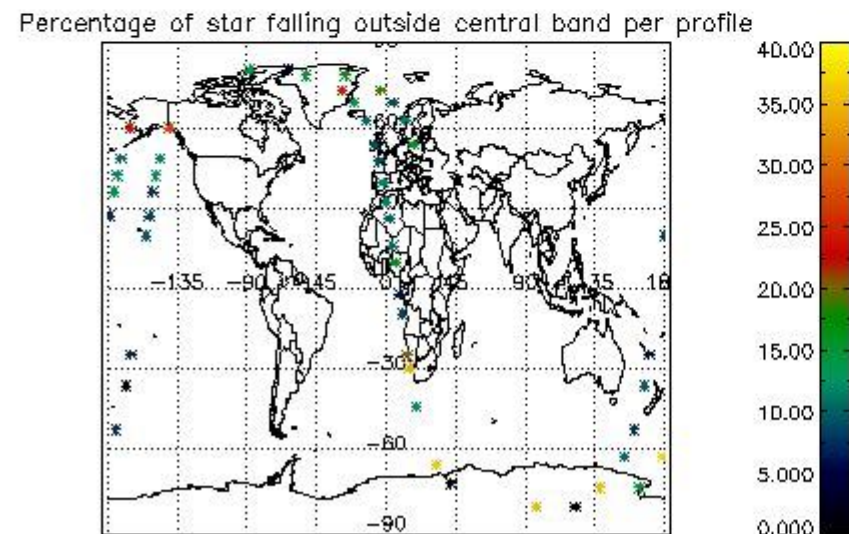

6. Statistics and plot of tangent altitude of the last measurement (DARK & BRIGHT products without errors)

6.1 Statistics on tangent altitude lost:

Statistics	DARK	BRIGHT	TWILIGHT
Mean:	16.216	16.010	NaN
St. deviation:	4.2779	6.4417	NaN
Maximum:	21.130	27.682	NaN
Minimum:	4.3521	3.6219	NaN
Number of data:	14.000	22.000	NaN

6.2 Plot for DARK limb products