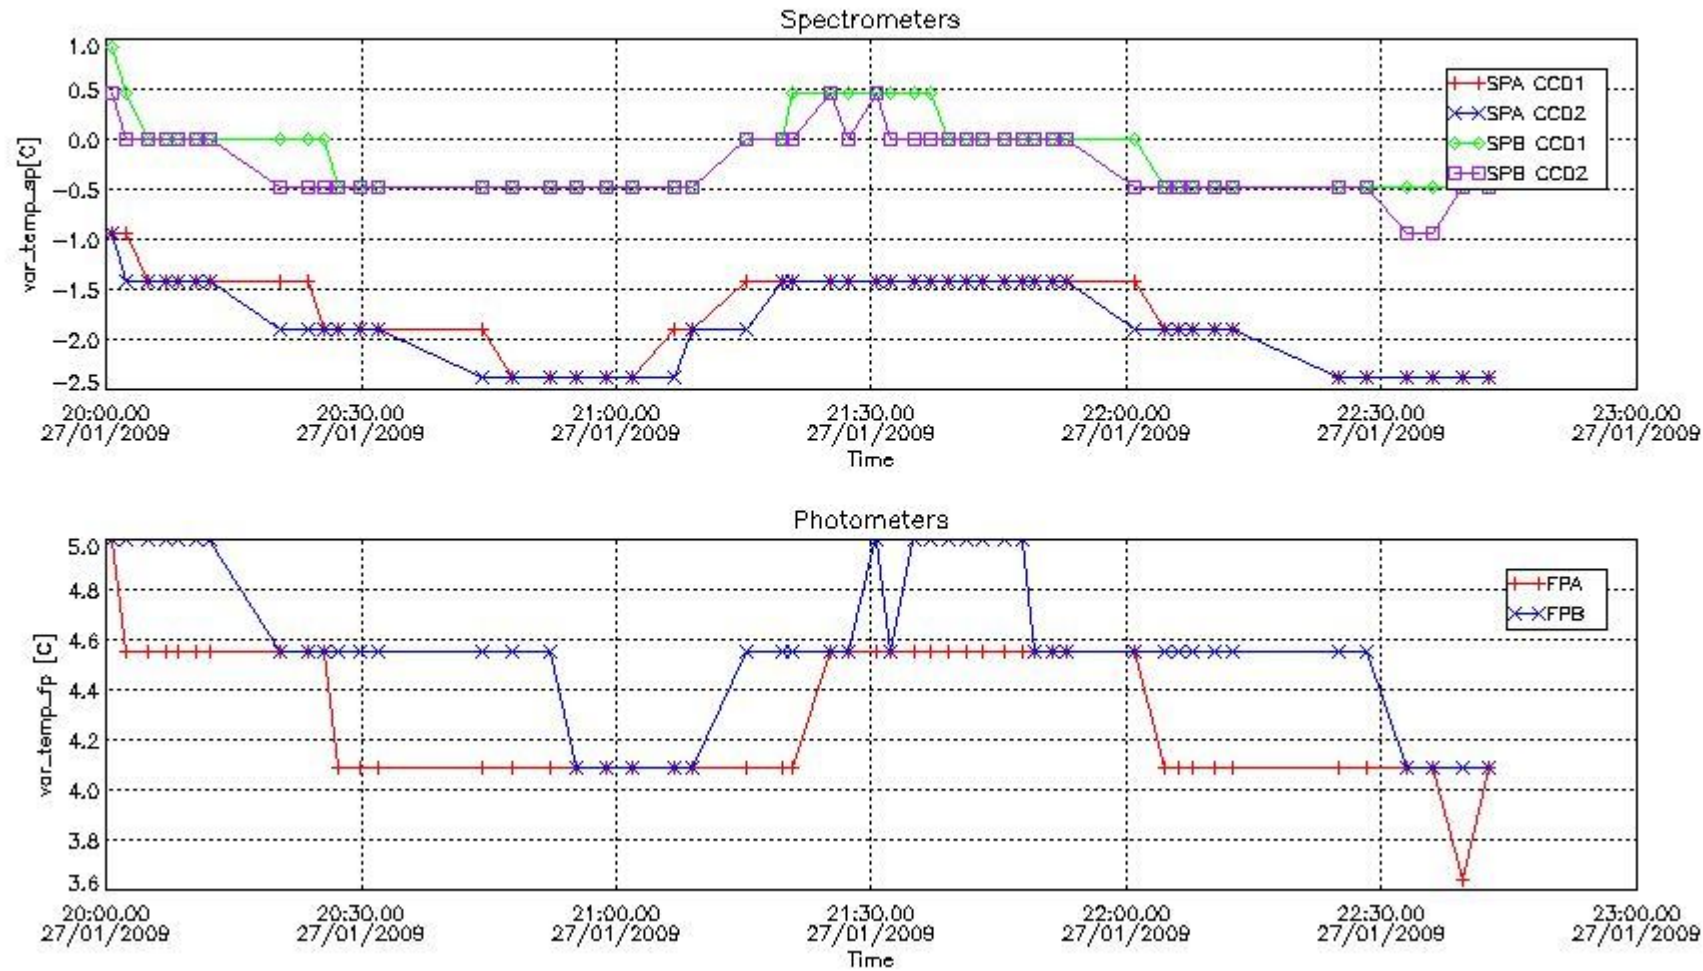

4. Overview of dark signal processing per product

The Dark Charge (DC) is a temperature-dependant signal added to the useful measurements and it is therefore subtracted from them during the processing. There are two phenomena that produce a continuous increase of the DC: the "hot pixels" (a pixel is "hot" when its DC exceeds by a significant amount its value measured on ground at the same temperature) and the "Random Telegraphic Signal" (abrupt change positive or negative of the CCD pixel signal, random in time, affecting only the DC part of the signal and not the photon generated signal).

In this section a list of products that did not use the Dark Sky Area (DSA) observation for the DC computation is given. It is also provided the mean DC plot per product for dark limb products with no error flag set.

4.1 These products did not use the DSA observation for DC computation:

Product name	DC information
GOM_TRA_1PNPDE20090127_200037_000000392076_00014_36140_4648.N1	DC map with no T dep.
GOM_TRA_1PNPDE20090127_200224_000000422076_00014_36140_4649.N1	DC map used
GOM_TRA_1PNPDE20090127_200458_000000392076_00014_36140_4650.N1	DC map used
GOM_TRA_1PNPDE20090127_200704_000000382076_00014_36140_4651.N1	DC map used
GOM_TRA_1PNPDE20090127_200830_000000422076_00014_36140_4652.N1	DC map used
GOM_TRA_1PNPDE20090127_201035_000000402076_00014_36140_4653.N1	DC map used
GOM_TRA_1PNPDE20090127_201220_000000352076_00014_36140_4654.N1	DC map used
GOM_TRA_1PNPDE20090127_202026_000000502076_00014_36140_4655.N1	DC map used
GOM_TRA_1PNPDE20090127_202345_000000382076_00014_36140_4656.N1	DC map used
GOM_TRA_1PNPDE20090127_202533_000000382076_00014_36140_4657.N1	DC map used
GOM_TRA_1PNPDE20090127_202717_000000402076_00014_36140_4658.N1	DC map used
GOM_TRA_1PNPDE20090127_202949_000000362076_00014_36140_4659.N1	DC map used
GOM_TRA_1PNPDE20090127_203156_000000372076_00014_36140_4660.N1	DC map used
GOM_TRA_1PNPDE20090127_204420_000000362076_00014_36140_4661.N1	DC map used