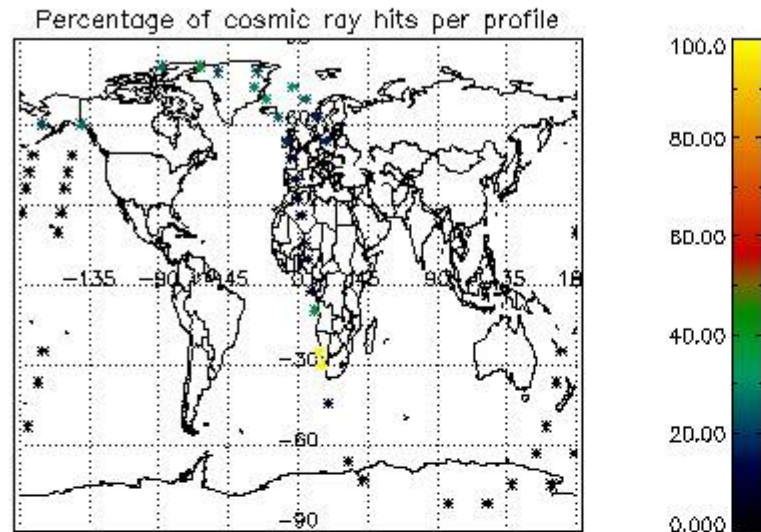

6. Statistics and plot of tangent altitude of the last measurement (DARK & BRIGHT products without errors)

6.1 Statistics on tangent altitude lost:

Statistics	DARK	BRIGHT	TWILIGHT
Mean:	16.216	16.010	NaN
St. deviation:	4.2779	6.4417	NaN
Maximum:	21.130	27.682	NaN
Minimum:	4.3521	3.6219	NaN
Number of data:	14.000	22.000	NaN

6.2 Plot for DARK limb products