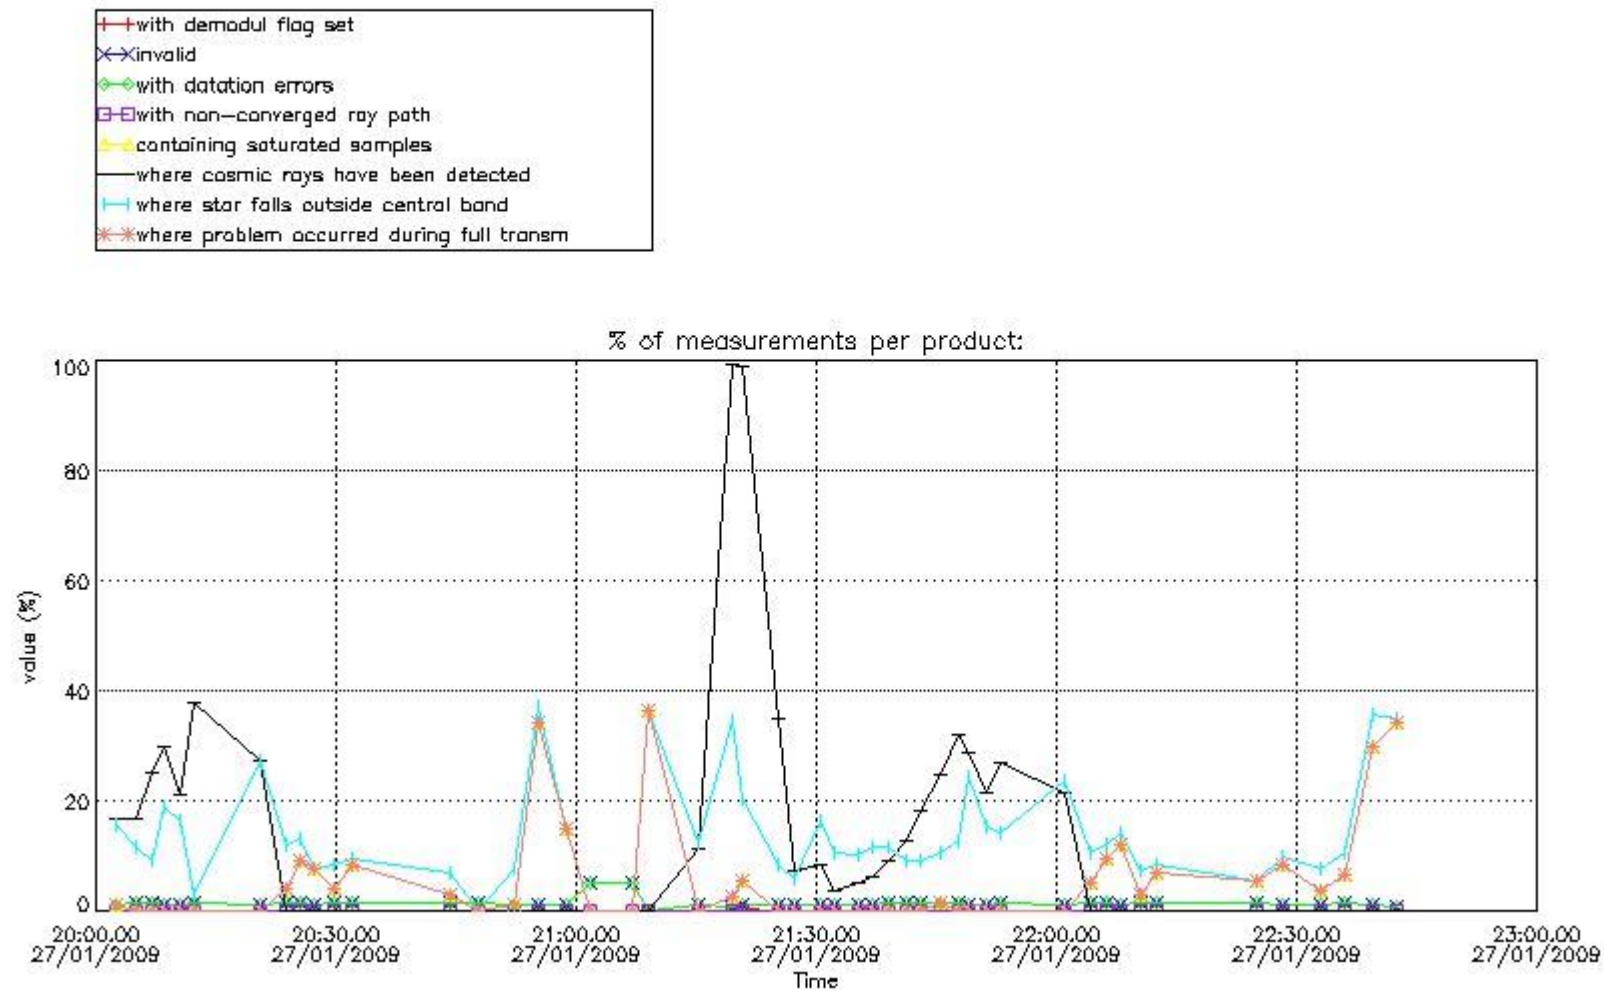

5. Demodulation flag and quality information monitoring

In this section it is presented the modulation information extracted from the pcd (product confidence data) at measurement level and information extracted from the Quality Summary dataset. Only products without errors (error flag in the MPH set to "0") are used.

5.1 Percentage of products during reporting period with:

At least one measurement with demodulation flag set:	18.3673 %
Reference spectrum computed from DB:	0.00000 %
Reference spectrum with small number of measurements:	0.00000 %
SATU data not used:	0.00000 %

5.2 Plot quality information per product (time dependant)

5.3 Plot quality information per product (world map)