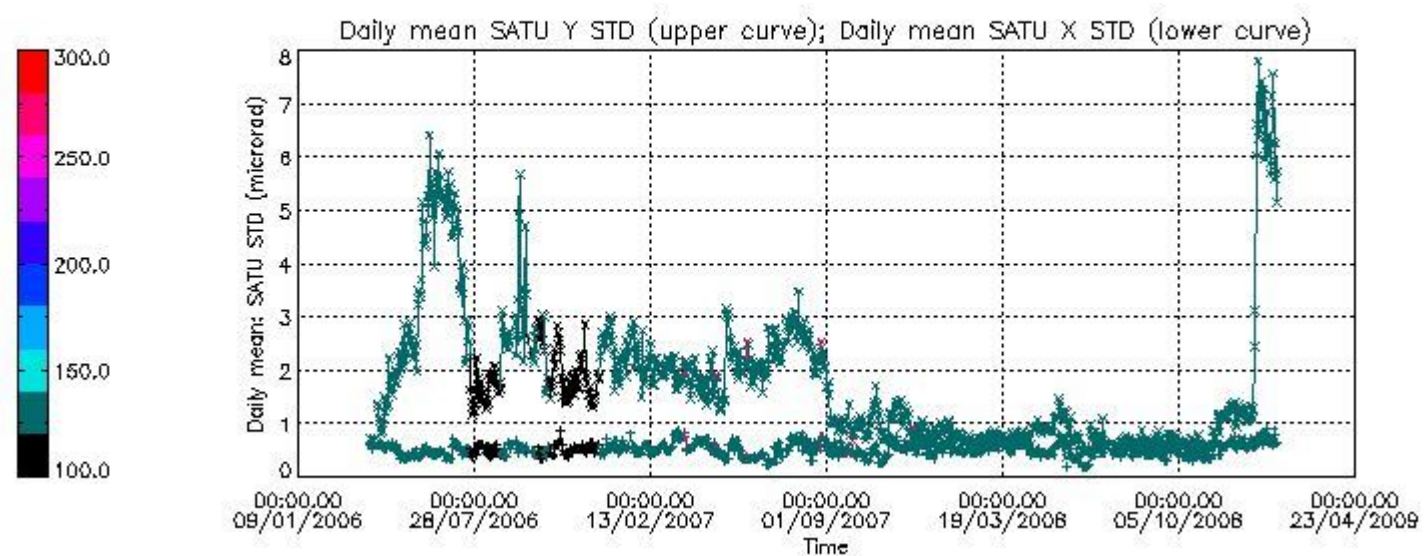

Number of data:	17050.	17050.	20650.	20650.

7.2.2 Trend of daily SATU NEA St. deviation since 1st April 2006 (dark limb)

The long term trend of the SATU 'X' and 'Y' standard deviations should be constant during the whole mission.

The colorbar represents the start tangent altitude (km) of the occultations.

Upper curve: STD of SATU Y axis
Lower curve: STD of SATU X axis

8. Auxiliary Data Files used for the production reported in section 2.4

The number reported in the third column indicates since which file (see list in section 2.4) the corresponding auxiliary file has been used. The fourth column is the date of those product files.

Type	Auxiliary Filename	Used since product	Used since product date
INST_PHYS_CHARACTERISTICS	GOM_INS_AXNIEC20050627_150713_20030716_120000_20100101_000000	1	25-JAN-2009 00:03:15
CALIBRATION_DATABASE	GOM_CAL_AXVIEC20090123_085712_20090120_000000_20100101_000000	1	25-JAN-2009 00:03:15
LEVEL-1B_PROC_CONFIG	GOM_PR1_AXNIEC20050627_151042_20020301_000000_20100101_000000	1	25-JAN-2009 00:03:15
STAR_CATALOGUE	GOM_CAT_AXVIEC20020121_161009_20020101_000000_20200101_000000	1	25-JAN-2009 00:03:15
STELLAR_SPECTRA_DATABANK	GOM_STS_AXNIEC20040308_103538_20020101_160000_20100101_000000	1	25-JAN-2009 00:03:15
ECMWF_FILE	AUX_ECF_AXNECM20090124_132114_20090124_210000_20090125_090000	1	25-JAN-2009 00:03:15
ECMWF_FILE	AUX_ECF_AXNECM20090124_182123_20090124_210000_20090125_090000	10	25-JAN-2009 00:34:31
ECMWF_FILE	AUX_ECF_AXNECM20090125_024112_20090124_210000_20090125_090000	42	25-JAN-2009 02:09:28
OPTIONAL_ECMWF_FILE	MISSING	1	25-JAN-2009 00:03:15
ORBIT_DATA_FILE	DOR_NAV_OPNPDE20090124_210119_000060572075_00472_36097_7230.N1	1	25-JAN-2009 00:03:15
ORBIT_DATA_FILE	DOR_NAV_OPNPDE20090124_224735_000057382075_00473_36098_7231.N1	10	25-JAN-2009 00:34:31
ORBIT_DATA_FILE	DOR_NAV_OPNPDE20090125_002832_000054192075_00474_36099_7232.N1	42	25-JAN-2009 02:09:28