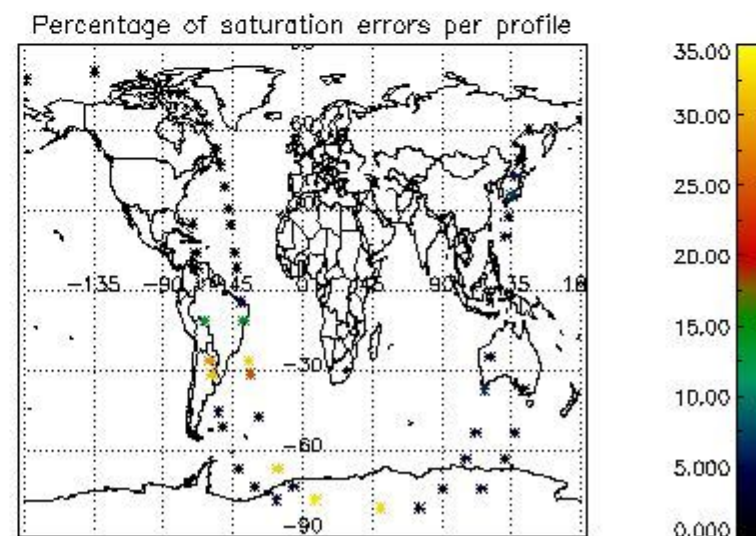

6. Statistics and plot of tangent altitude of the last measurement (DARK & BRIGHT products without errors)

6.1 Statistics on tangent altitude lost:

Statistics	DARK	BRIGHT	TWILIGHT
Mean:	14.871	18.685	NaN
St. deviation:	5.0076	6.1978	NaN
Maximum:	20.982	24.313	NaN
Minimum:	4.0692	4.5444	NaN
Number of data:	18.000	23.000	NaN

6.2 Plot for DARK limb products