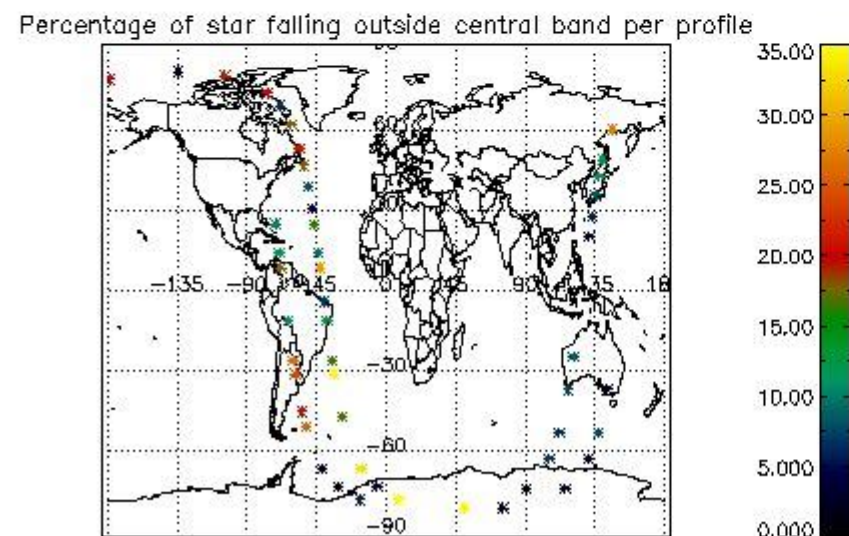

6. Statistics and plot of tangent altitude of the last measurement (DARK & BRIGHT products without errors)

6.1 Statistics on tangent altitude lost:

Statistics	DARK	BRIGHT	TWILIGHT
Mean:	14.871	18.685	NaN
St. deviation:	5.0076	6.1978	NaN
Maximum:	20.982	24.313	NaN
Minimum:	4.0692	4.5444	NaN
Number of data:	18.000	23.000	NaN

6.2 Plot for DARK limb products