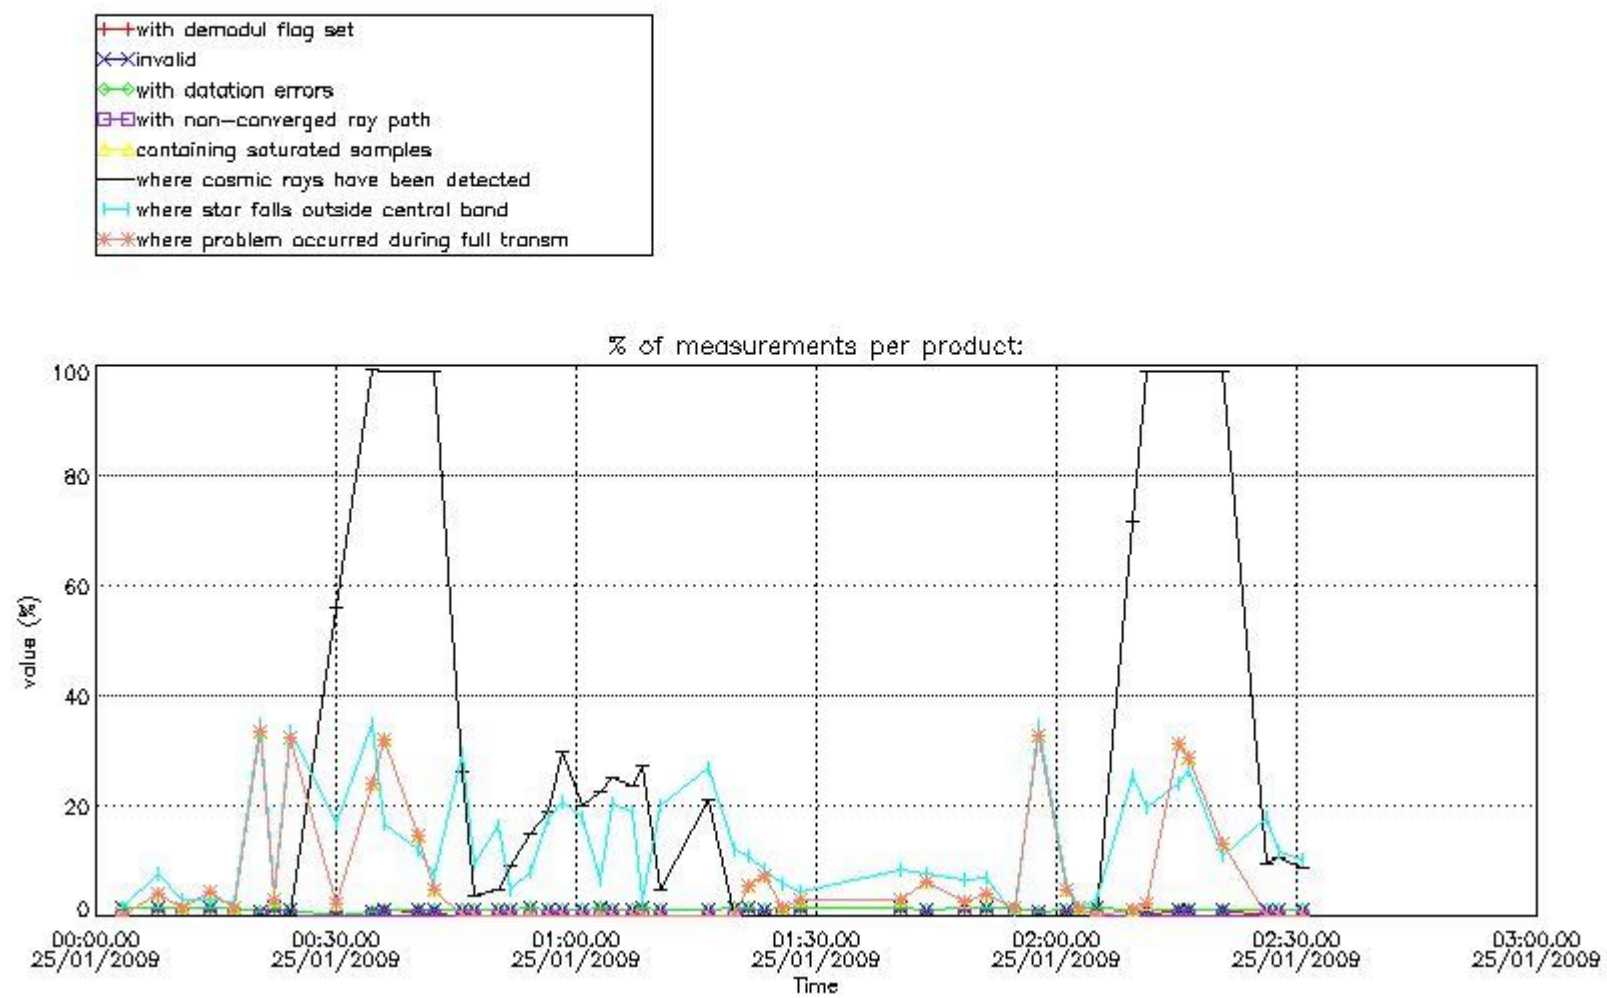

At least one measurement with demodulation flag set:	28.5714 %
Reference spectrum computed from DB:	0.00000 %
Reference spectrum with small number of measurements:	0.00000 %
SATU data not used:	0.00000 %

5.2 Plot quality information per product (time dependant)

5.3 Plot quality information per product (world map)