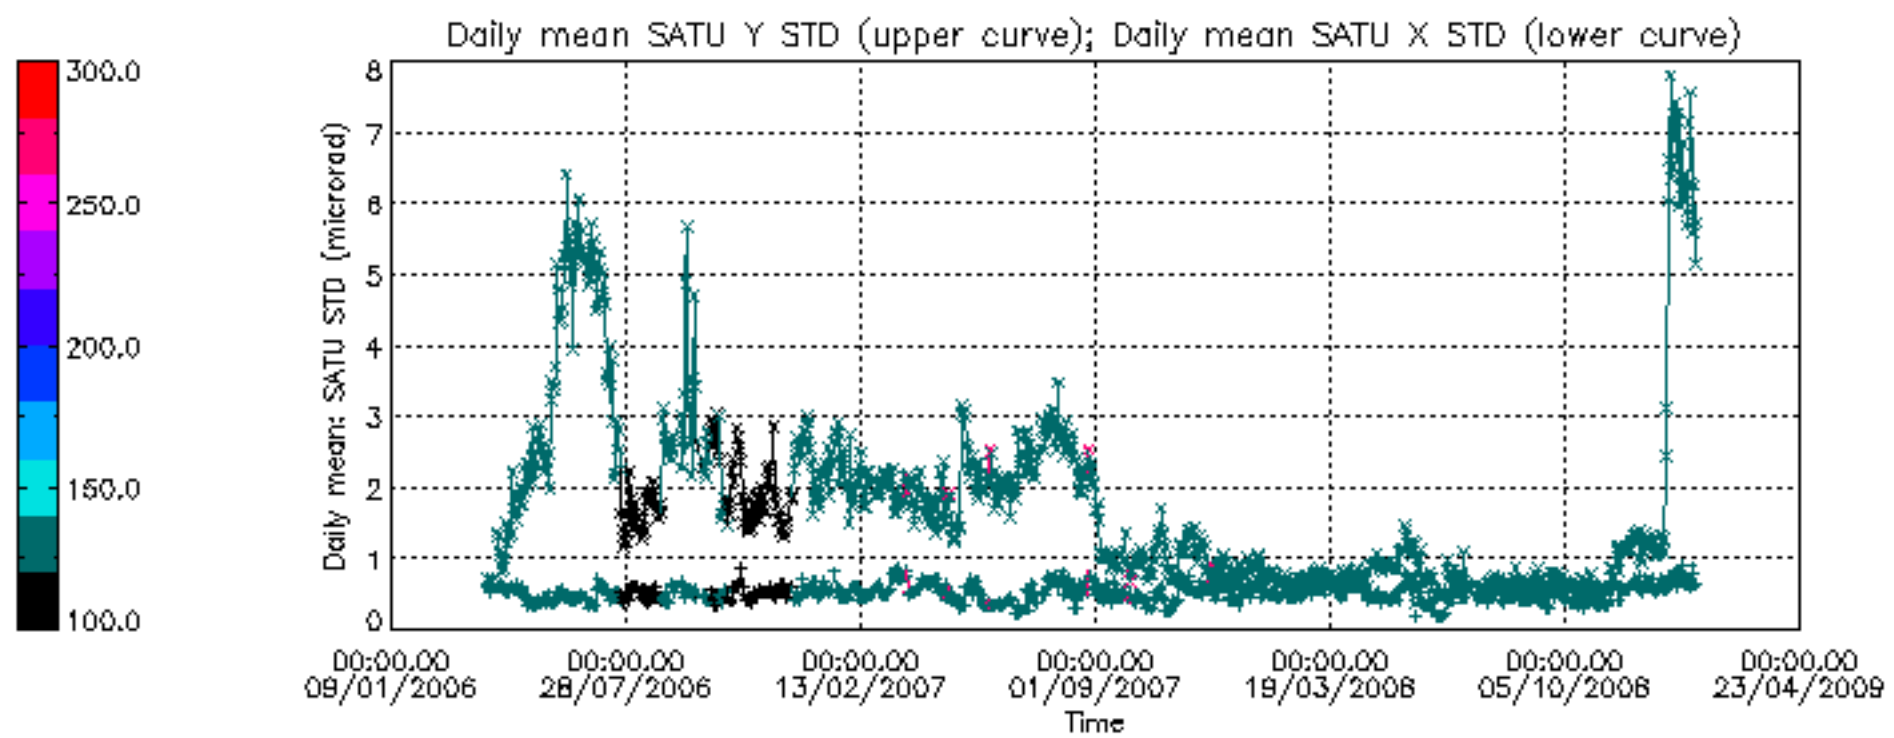

Percentage of cosmic ray hits per profile

Percentage of datation errors per profile

Percentage of star falling outside central band per profile

Percentage of saturation errors per profile

Tangent altitude at which the star is lost