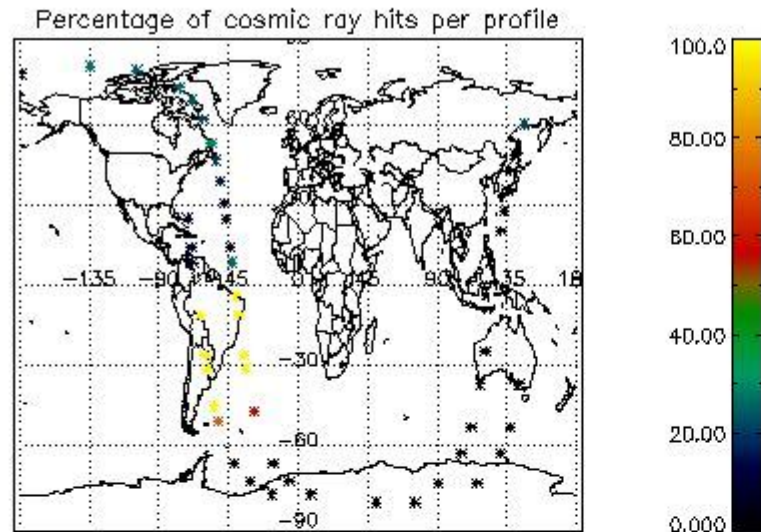

6. Statistics and plot of tangent altitude of the last measurement (DARK & BRIGHT products without errors)

6.1 Statistics on tangent altitude lost:

Statistics	DARK	BRIGHT	TWILIGHT
Mean:	14.871	18.685	NaN
St. deviation:	5.0076	6.1978	NaN
Maximum:	20.982	24.313	NaN
Minimum:	4.0692	4.5444	NaN
Number of data:	18.000	23.000	NaN

6.2 Plot for DARK limb products