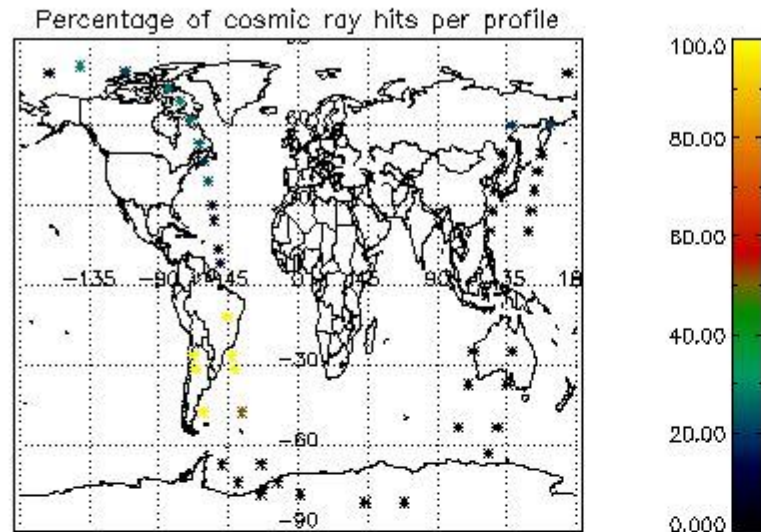

6. Statistics and plot of tangent altitude of the last measurement (DARK & BRIGHT products without errors)

6.1 Statistics on tangent altitude lost:

Statistics	DARK	BRIGHT	TWILIGHT
Mean:	15.313	17.677	10.422
St. deviation:	3.9668	6.4118	0.73211
Maximum:	21.737	24.874	10.940
Minimum:	9.6622	4.0369	9.9045
Number of data:	11.000	25.000	2.0000

6.2 Plot for DARK limb products