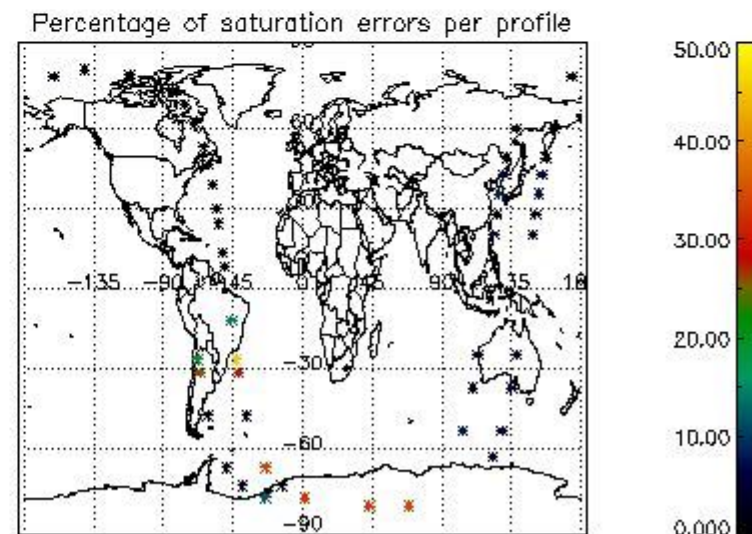

6. Statistics and plot of tangent altitude of the last measurement (DARK & BRIGHT products without errors)

6.1 Statistics on tangent altitude lost:

Statistics	DARK	BRIGHT	TWILIGHT
Mean:	15.313	17.677	10.422
St. deviation:	3.9668	6.4118	0.73211
Maximum:	21.737	24.874	10.940
Minimum:	9.6622	4.0369	9.9045
Number of data:	11.000	25.000	2.0000

6.2 Plot for DARK limb products