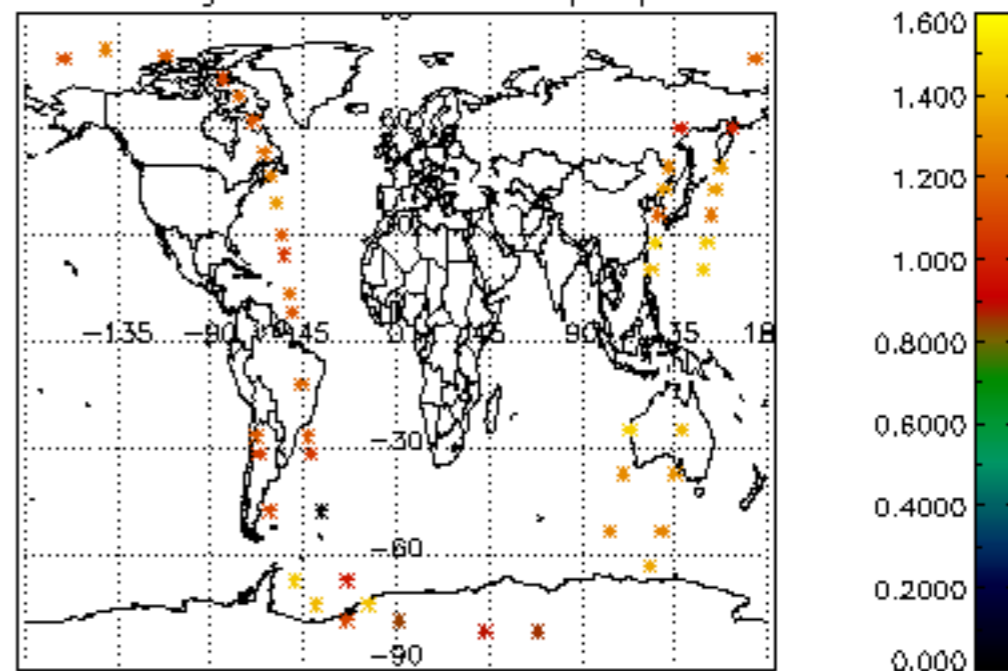

Percentage of datation errors per profile