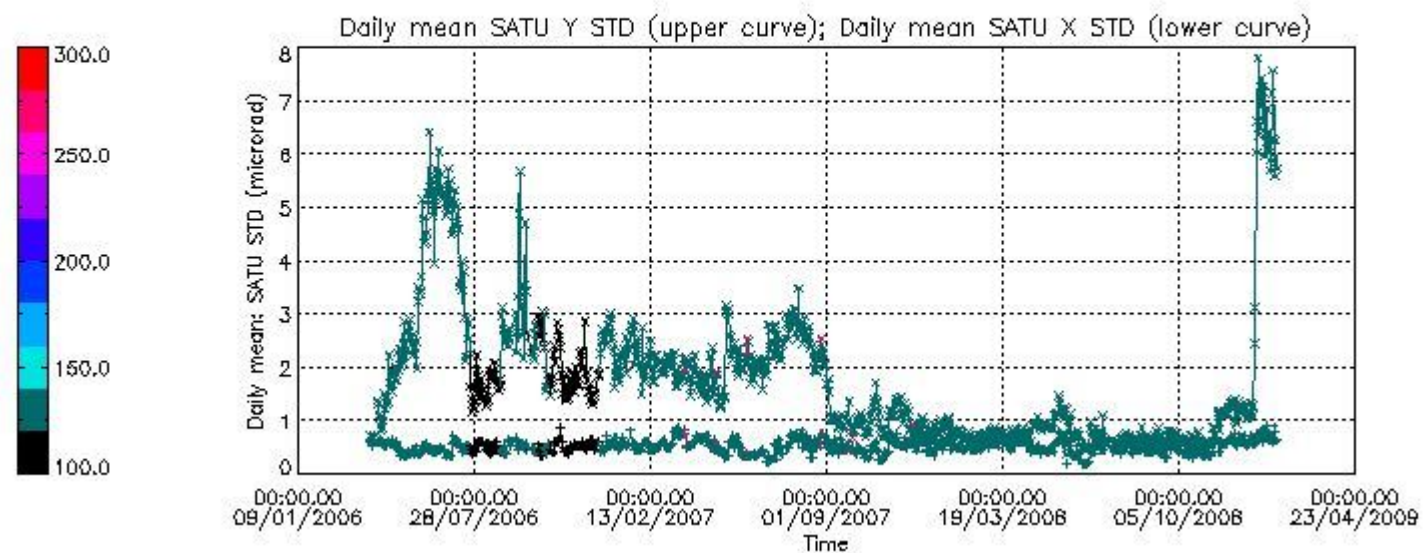

Number of data:	10500.	10500.	21800.	21800.

7.2.2 Trend of daily SATU NEA St. deviation since 1st April 2006 (dark limb)

The long term trend of the SATU 'X' and 'Y' standard deviations should be constant during the whole mission.

The colorbar represents the start tangent altitude (km) of the occultations.

Upper curve: STD of SATU Y axis

Lower curve: STD of SATU X axis

8. Auxiliary Data Files used for the production reported in section 2.4

The number reported in the third column indicates since which file (see list in section 2.4) the corresponding auxiliary file has been used. The fourth column is the date of those product files.

Type	Auxiliary Filename	Used since product	Used since product date
INST_PHYS_CHARACTERISTICS	GOM_INS_AXNIEC20050627_150713_20030716_120000_20100101_000000	1	24-JAN-2009 00:01:24
CALIBRATION_DATABASE	GOM_CAL_AXVIEC20090123_085712_20090120_000000_20100101_000000	1	24-JAN-2009 00:01:24
LEVEL-1B_PROC_CONFIG	GOM_PR1_AXNIEC20050627_151042_20020301_000000_20100101_000000	1	24-JAN-2009 00:01:24
STAR_CATALOGUE	GOM_CAT_AXVIEC20020121_161009_20020101_000000_20200101_000000	1	24-JAN-2009 00:01:24
STELLAR_SPECTRA_DATABANK	GOM_STS_AXNIEC20040308_103538_20020101_160000_20100101_000000	1	24-JAN-2009 00:01:24
ECMWF_FILE	AUX_ECF_AXNECM20090123_163612_20090123_210000_20090124_090000	1	24-JAN-2009 00:01:24
OPTIONAL_ECMWF_FILE	MISSING	1	24-JAN-2009 00:01:24
ORBIT_DATA_FILE	DOR_NAV_OPNPDE20090123_213838_000057382075_00458_36083_7223.N1	1	24-JAN-2009 00:01:24
ORBIT_DATA_FILE	DOR_NAV_OPNPDE20090123_231935_000057382075_00459_36084_7224.N1	17	24-JAN-2009 01:06:01
ORBIT_DATA_FILE	DOR_NAV_OPNPDE20090124_010033_000044632075_00460_36085_7225.N1	42	24-JAN-2009 02:22:58