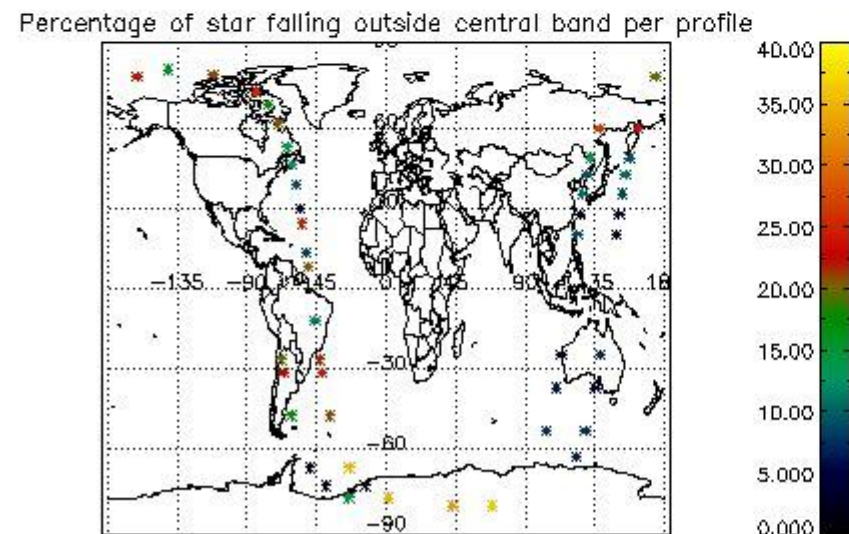

6. Statistics and plot of tangent altitude of the last measurement (DARK & BRIGHT products without errors)

6.1 Statistics on tangent altitude lost:

Statistics	DARK	BRIGHT	TWILIGHT
Mean:	15.313	17.677	10.422
St. deviation:	3.9668	6.4118	0.73211
Maximum:	21.737	24.874	10.940
Minimum:	9.6622	4.0369	9.9045
Number of data:	11.000	25.000	2.0000

6.2 Plot for DARK limb products