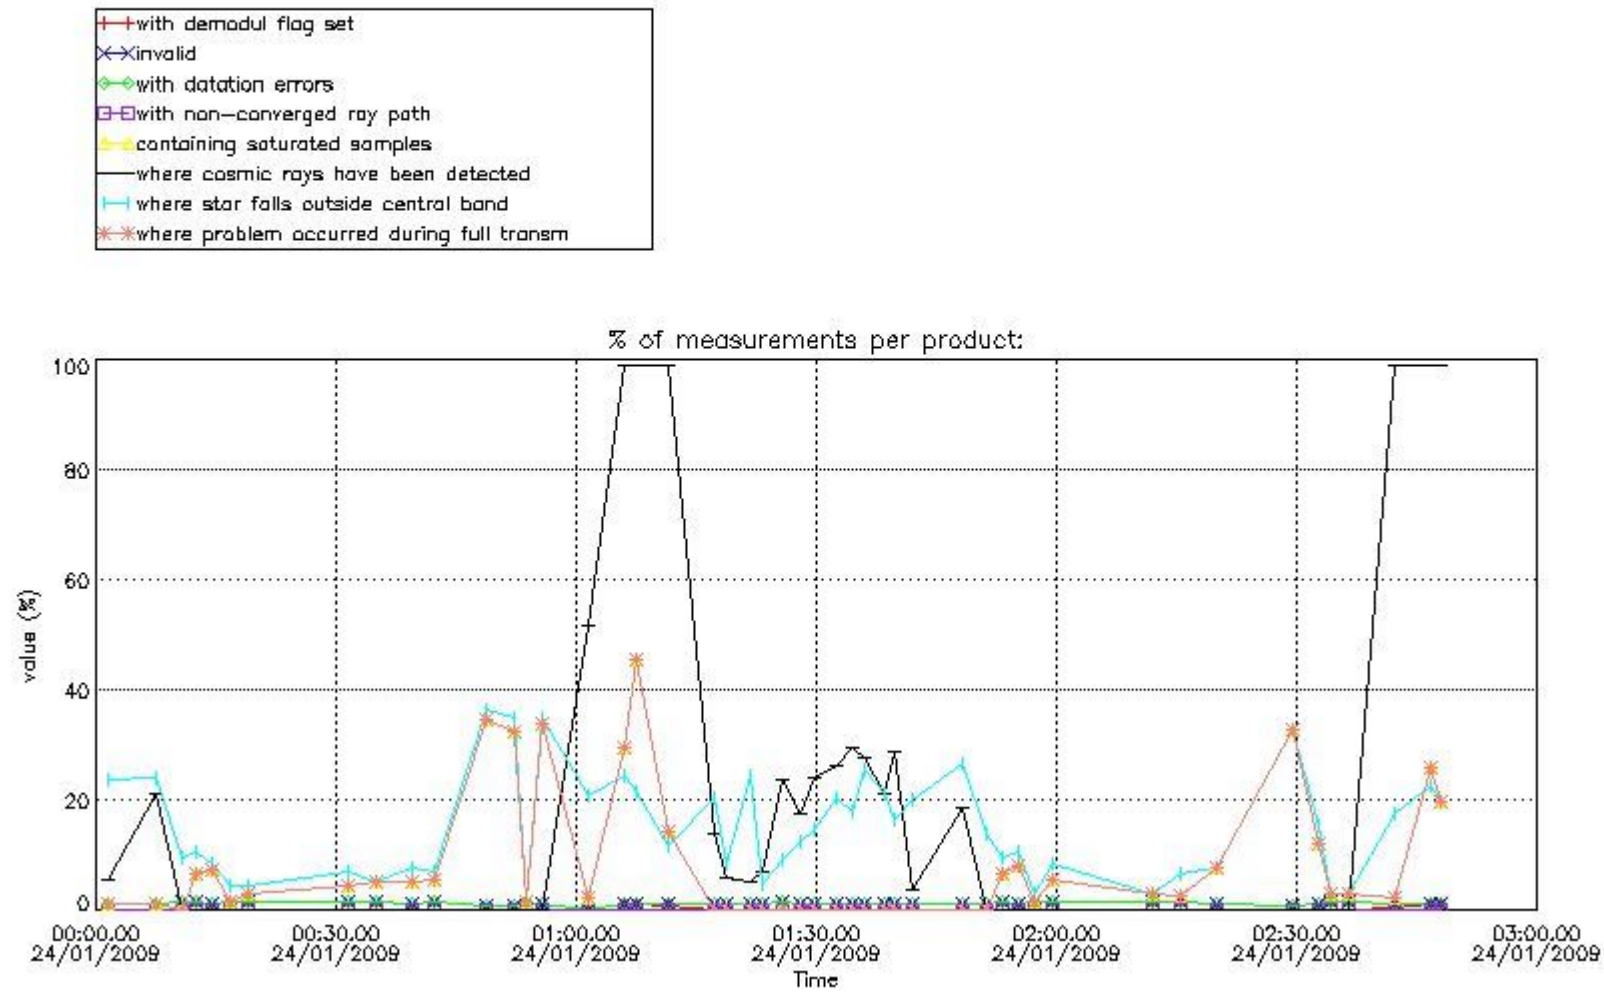

(error flag in the MPH set to "0") are used.

5.1 Percentage of products during reporting period with:

At least one measurement with demodulation flag set:	25.0000 %
Reference spectrum computed from DB:	0.00000 %
Reference spectrum with small number of measurements:	0.00000 %
SATU data not used:	0.00000 %

5.2 Plot quality information per product (time dependant)

5.3 Plot quality information per product (world map)