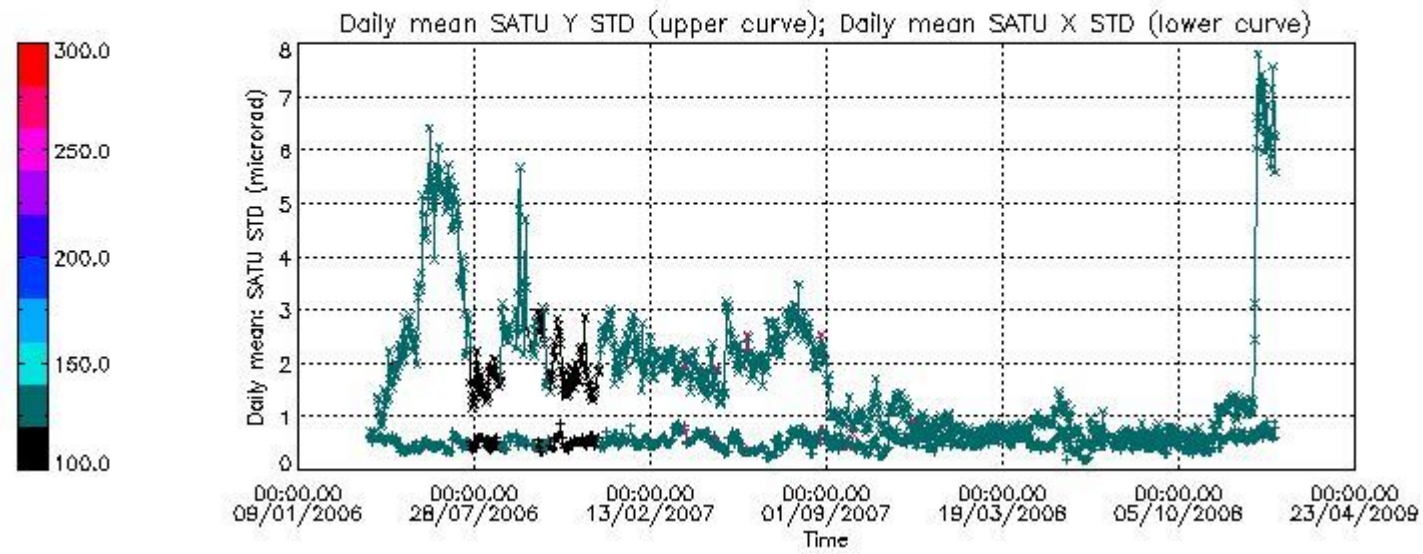

Number of data:	14950.	14950.	16800.	16800.

7.2.2 Trend of daily SATU NEA St. deviation since 1st April 2006 (dark limb)

The long term trend of the SATU 'X' and 'Y' standard deviations should be constant during the whole mission.

The colorbar represents the start tangent altitude (km) of the occultations.

Upper curve: STD of SATU Y axis

Lower curve: STD of SATU X axis

8. Auxiliary Data Files used for the production reported in section 2.4

The number reported in the third column indicates since which file (see list in section 2.4) the corresponding auxiliary file has been used. The fourth column is the date of those product files.

Type	Auxiliary Filename	Used since product	Used since product date
INST_PHYS_CHARACTERISTICS	GOM_INS_AXNIEC20050627_150713_20030716_120000_20100101_000000	1	23-JAN-2009 00:06:42
CALIBRATION_DATABASE	GOM_CAL_AXVIEC20090113_094413_20090111_000000_20100101_000000	1	23-JAN-2009 00:06:42
LEVEL-1B_PROC_CONFIG	GOM_PR1_AXNIEC20050627_151042_20020301_000000_20100101_000000	1	23-JAN-2009 00:06:42
STAR_CATALOGUE	GOM_CAT_AXVIEC20020121_161009_20020101_000000_20200101_000000	1	23-JAN-2009 00:06:42
STELLAR_SPECTRA_DATABANK	GOM_STS_AXNIEC20040308_103538_20020101_160000_20100101_000000	1	23-JAN-2009 00:06:42
ECMWF_FILE	AUX_ECF_AXNECM20090123_160712_20090122_210000_20090123_090000	1	23-JAN-2009 00:06:42
OPTIONAL_ECMWF_FILE	MISSING	1	23-JAN-2009 00:06:42
ORBIT_DATA_FILE	DOR_NAV_OPNPDE20090122_221039_000057382075_00444_36069_7217.N1	1	23-JAN-2009 00:06:42
ORBIT_DATA_FILE	DOR_NAV_OPNPDE20090122_235136_000057382075_00445_36070_7218.N1	28	23-JAN-2009 01:33:01