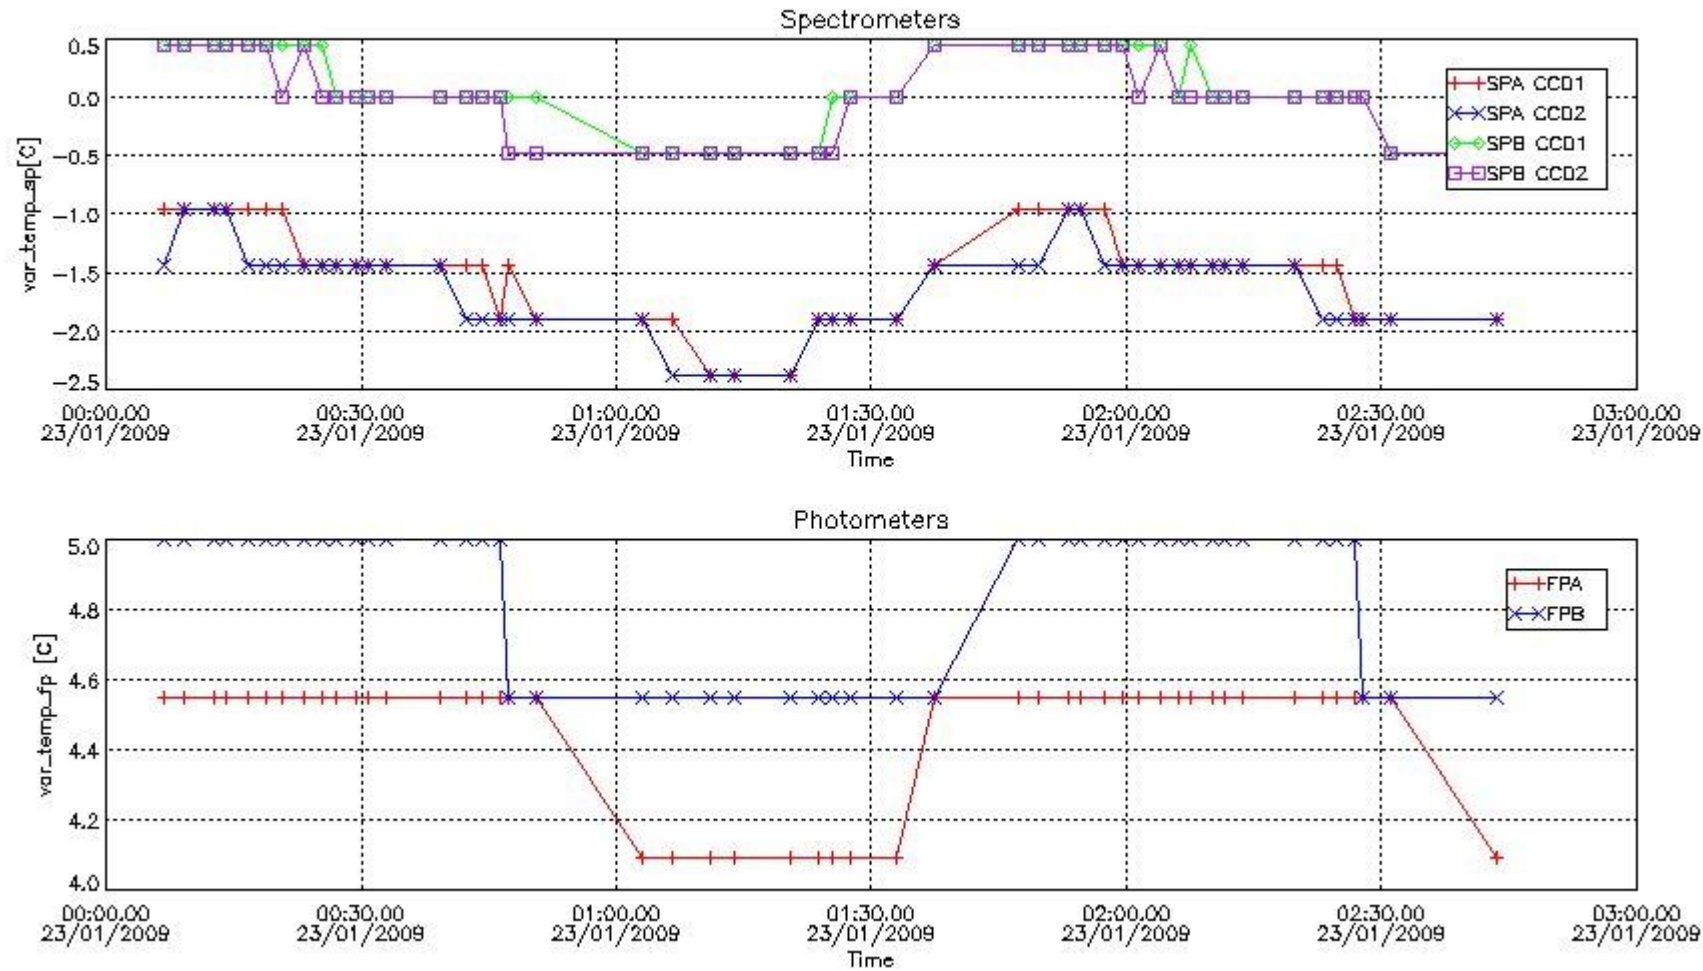

4. Overview of dark signal processing per product

The Dark Charge (DC) is a temperature-dependant signal added to the useful measurements and it is therefore subtracted from them during the processing. There are two phenomena that produce a continuous increase of the DC: the "hot pixels" (a pixel is "hot" when its DC exceeds by a significant amount its value measured on ground at the same temperature) and the "Random Telegraphic Signal" (abrupt change positive or negative of the CCD pixel signal, random in time, affecting only the DC part of the signal and not the photon generated signal).

In this section a list of products that did not use the Dark Sky Area (DSA) observation for the DC computation is given. It is also provided the mean DC plot per product for dark limb products with no error flag set.

4.1 All products used the DSA observation for the DC computation

4.2 Plot of mean dark charges per product: only products in DARK limb conditions without errors are used