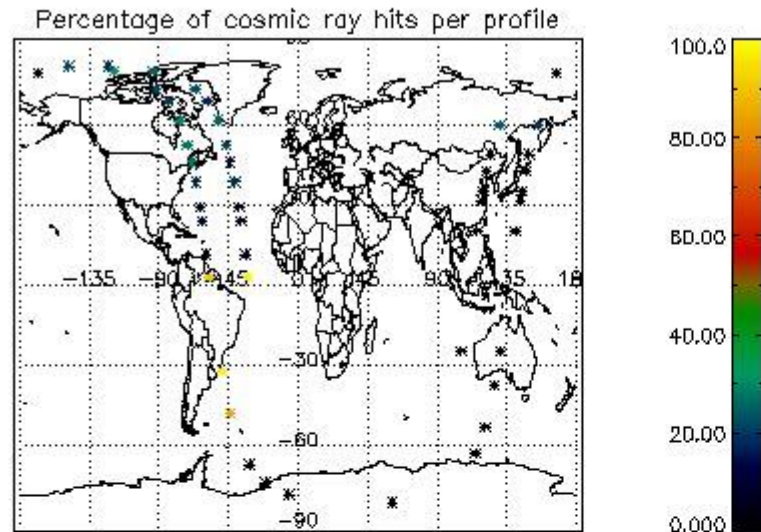

6. Statistics and plot of tangent altitude of the last measurement (DARK & BRIGHT products without errors)

6.1 Statistics on tangent altitude lost:

Statistics	DARK	BRIGHT	TWILIGHT
Mean:	16.086	18.799	7.0151
St. deviation:	3.2921	6.5945	0.0000
Maximum:	20.100	36.056	7.0151
Minimum:	11.427	3.4776	7.0151
Number of data:	16.000	19.000	1.0000

6.2 Plot for DARK limb products