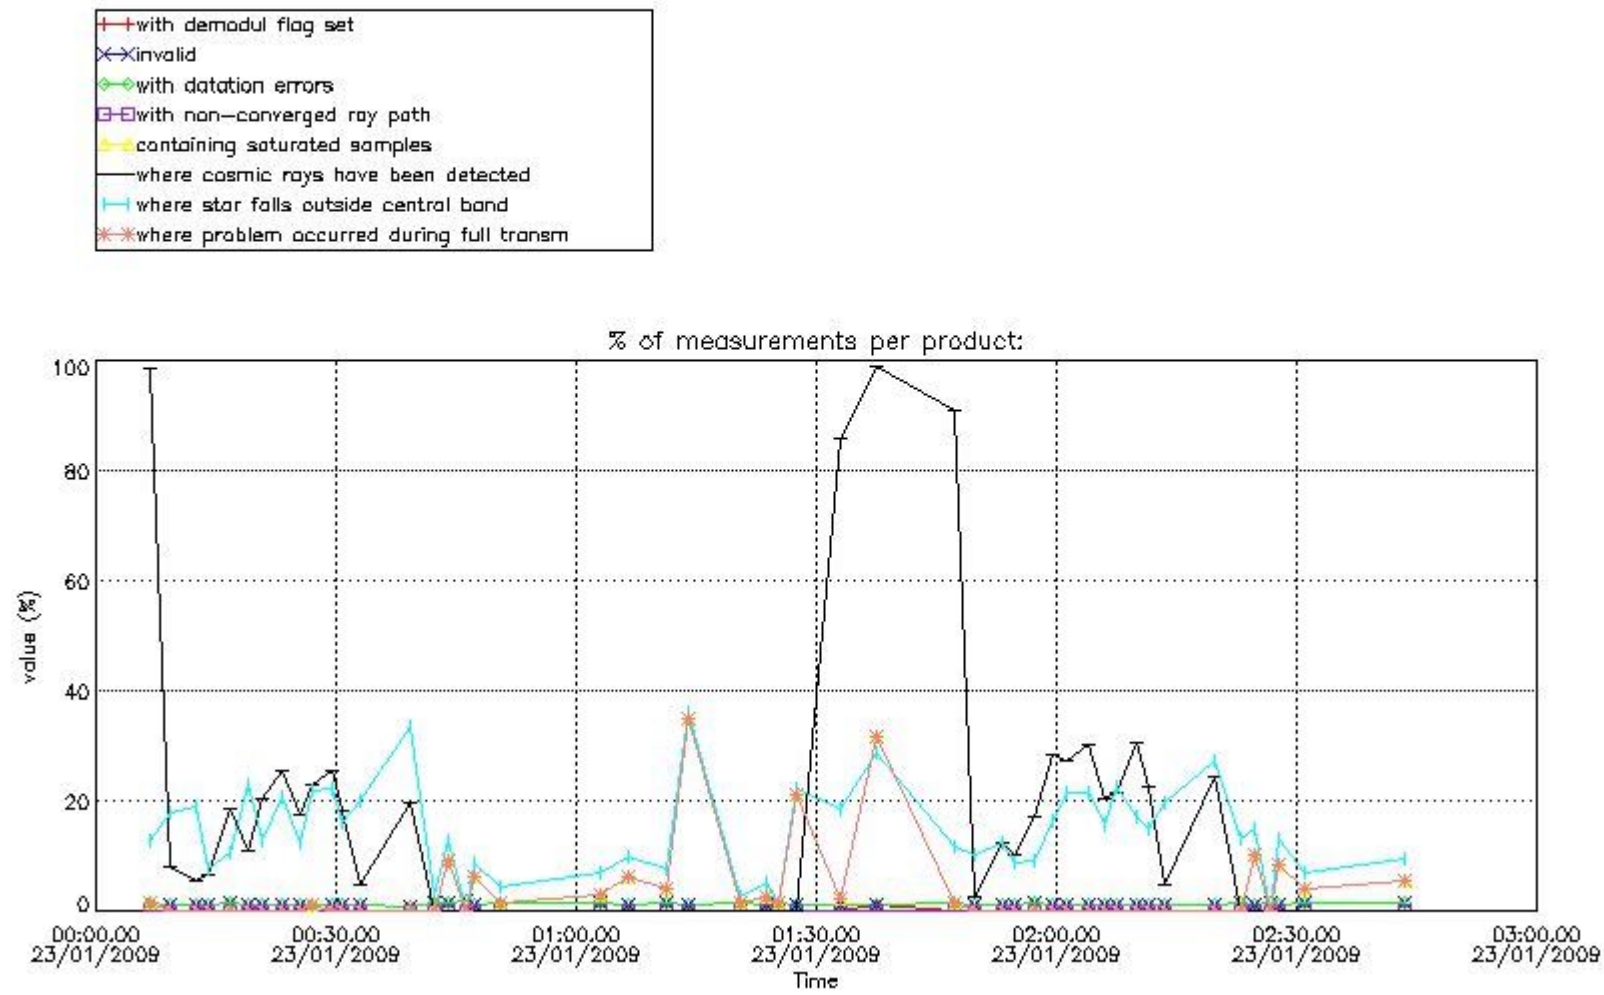

At least one measurement with demodulation flag set:	24.4898 %
Reference spectrum computed from DB:	0.00000 %
Reference spectrum with small number of measurements:	0.00000 %
SATU data not used:	0.00000 %

5.2 Plot quality information per product (time dependant)

5.3 Plot quality information per product (world map)