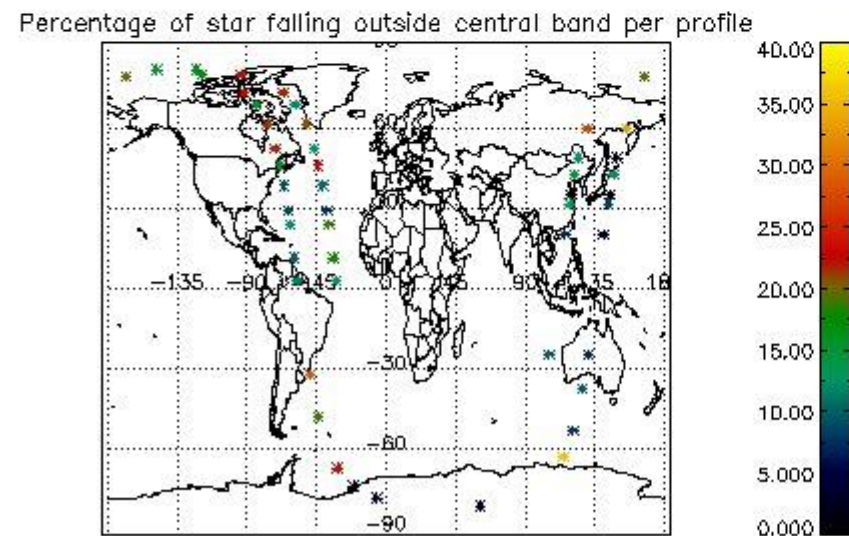

6. Statistics and plot of tangent altitude of the last measurement (DARK & BRIGHT products without errors)

6.1 Statistics on tangent altitude lost:

Statistics	DARK	BRIGHT	TWILIGHT
Mean:	16.086	18.799	7.0151
St. deviation:	3.2921	6.5945	0.0000
Maximum:	20.100	36.056	7.0151
Minimum:	11.427	3.4776	7.0151
Number of data:	16.000	19.000	1.0000

6.2 Plot for DARK limb products