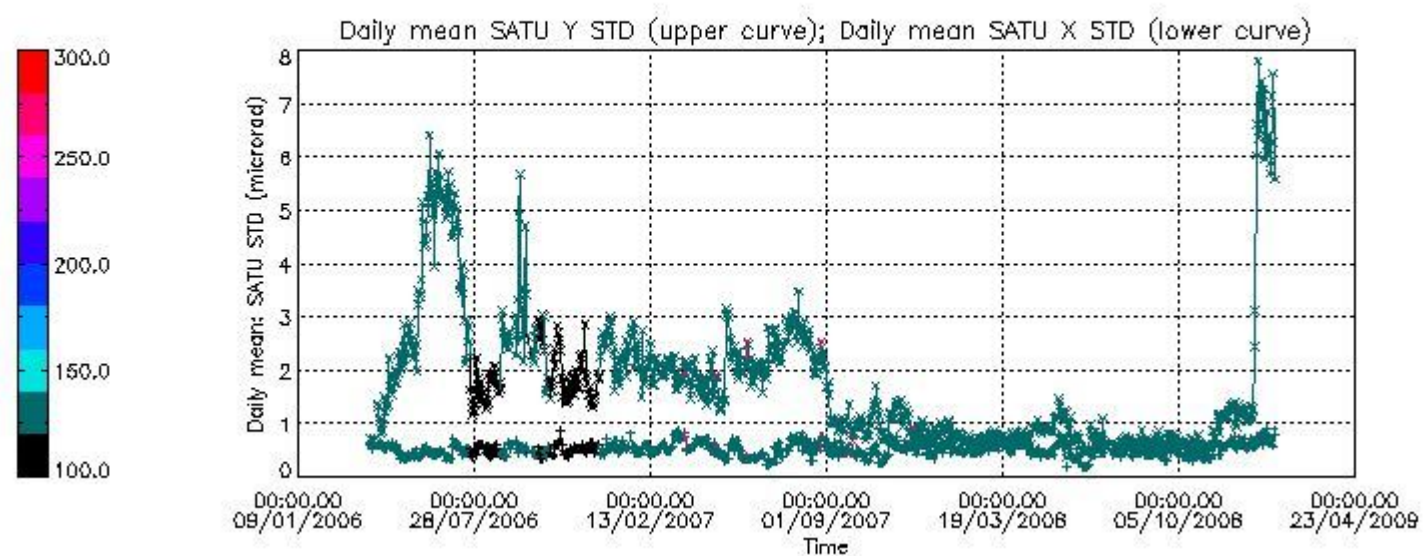

Number of data:	14550.	14550.	17900.	17900.

7.2.2 Trend of daily SATU NEA St. deviation since 1st April 2006 (dark limb)

The long term trend of the SATU 'X' and 'Y' standard deviations should be constant during the whole mission.

The colorbar represents the start tangent altitude (km) of the occultations.

Upper curve: STD of SATU Y axis

Lower curve: STD of SATU X axis

8. Auxiliary Data Files used for the production reported in section 2.4

The number reported in the third column indicates since which file (see list in section 2.4) the corresponding auxiliary file has been used. The fourth column is the date of those product files.

Type	Auxiliary Filename	Used since product	Used since product date
INST_PHYS_CHARACTERISTICS	GOM_INS_AXNIEC20050627_150713_20030716_120000_20100101_000000	1	22-JAN-2009 00:02:10
CALIBRATION_DATABASE	GOM_CAL_AXVIEC20090113_094413_20090111_000000_20100101_000000	1	22-JAN-2009 00:02:10
LEVEL-1B_PROC_CONFIG	GOM_PR1_AXNIEC20050627_151042_20020301_000000_20100101_000000	1	22-JAN-2009 00:02:10
STAR_CATALOGUE	GOM_CAT_AXVIEC20020121_161009_20020101_000000_20200101_000000	1	22-JAN-2009 00:02:10
STELLAR_SPECTRA_DATABANK	GOM_STS_AXNIEC20040308_103538_20020101_160000_20100101_000000	1	22-JAN-2009 00:02:10
ECMWF_FILE	AUX_ECF_AXNECM20090121_062111_20090121_210000_20090122_090000	1	22-JAN-2009 00:02:10
OPTIONAL_ECMWF_FILE	MISSING	1	22-JAN-2009 00:02:10
ORBIT_DATA_FILE	DOR_NAV_OPNPDE20090121_205623_000060572075_00429_36054_7210.N1	1	22-JAN-2009 00:02:10
ORBIT_DATA_FILE	DOR_NAV_OPNPDE20090121_224239_000057382075_00430_36055_7211.N1	8	22-JAN-2009 00:28:25
ORBIT_DATA_FILE	DOR_NAV_OPNPDE20090122_015914_000044632075_00432_36057_7213.N1	38	22-JAN-2009 02:04:32