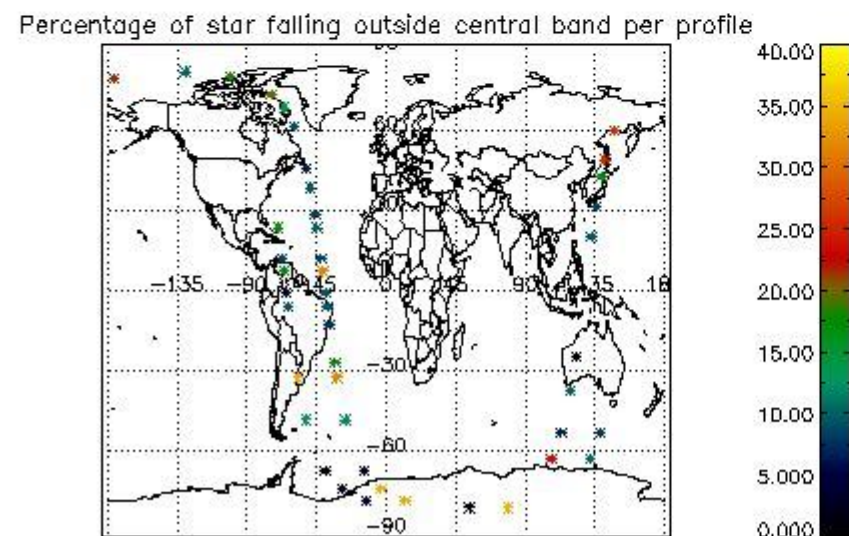

6. Statistics and plot of tangent altitude of the last measurement (DARK & BRIGHT products without errors)

6.1 Statistics on tangent altitude lost:

Statistics	DARK	BRIGHT	TWILIGHT
Mean:	17.863	16.717	7.5512
St. deviation:	3.9635	6.9468	4.7501
Maximum:	21.459	25.943	12.986
Minimum:	5.4583	4.3919	4.1959
Number of data:	15.000	20.000	3.0000

6.2 Plot for DARK limb products