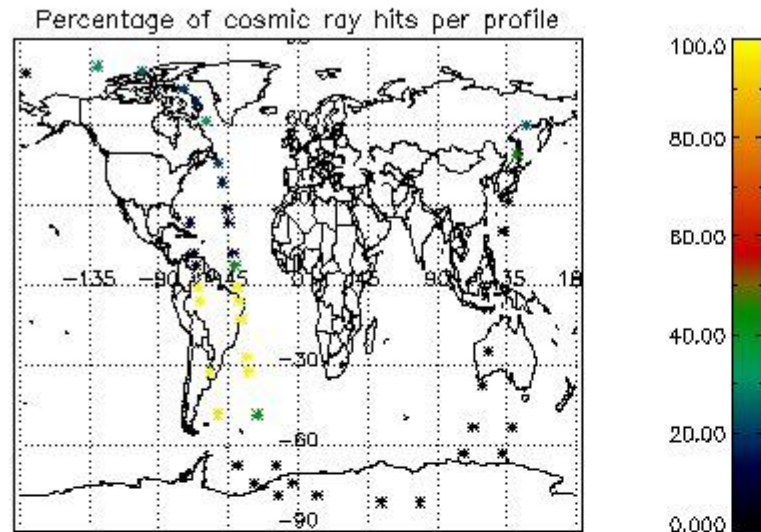

6. Statistics and plot of tangent altitude of the last measurement (DARK & BRIGHT products without errors)

6.1 Statistics on tangent altitude lost:

Statistics	DARK	BRIGHT	TWILIGHT
Mean:	17.863	16.717	7.5512
St. deviation:	3.9635	6.9468	4.7501
Maximum:	21.459	25.943	12.986
Minimum:	5.4583	4.3919	4.1959
Number of data:	15.000	20.000	3.0000

6.2 Plot for DARK limb products