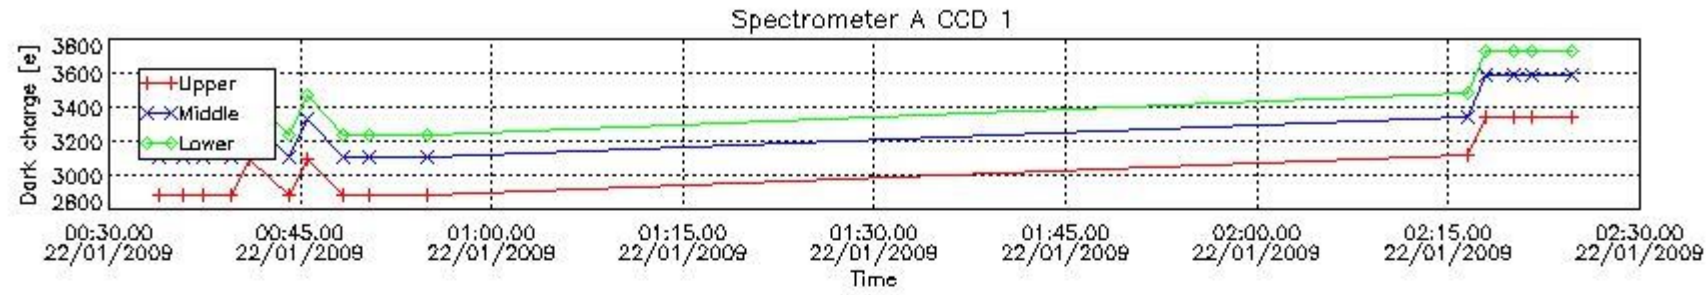

5. Demodulation flag and quality information monitoring

In this section it is presented the modulation information extracted from the pcd (product confidence data) at measurement level and information extracted from the Quality Summary dataset. Only products without errors (error flag in the MPH set to "0") are used.

5.1 Percentage of products during reporting period with: