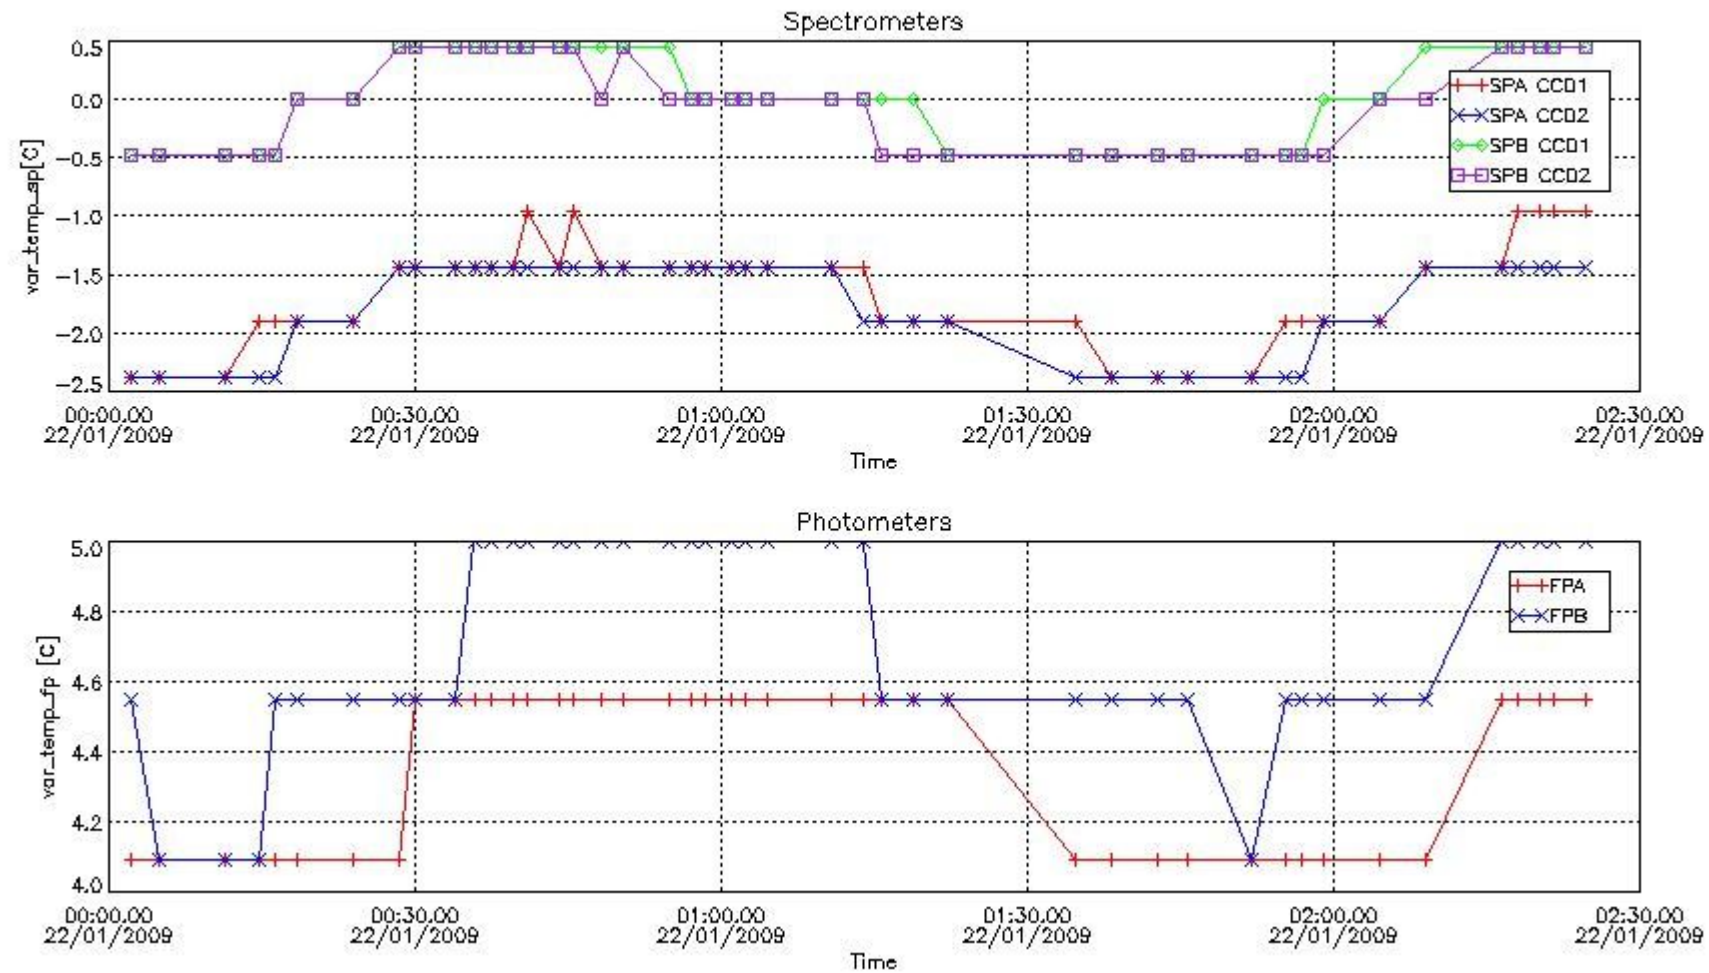

4. Overview of dark signal processing per product

The Dark Charge (DC) is a temperature-dependant signal added to the useful measurements and it is therefore subtracted from them during the processing. There are two phenomena that produce a continuous increase of the DC: the "hot pixels" (a pixel is "hot" when its DC exceeds by a significant amount its value measured on ground at the same temperature) and the "Random Telegraphic Signal" (abrupt change positive or negative of the CCD pixel signal, random in time, affecting only the DC part of the signal and not the photon generated signal).

In this section a list of products that did not use the Dark Sky Area (DSA) observation for the DC computation is given. It is also provided the mean DC plot per product for dark limb products with no error flag set.

4.1 All products used the DSA observation for the DC computation

4.2 Plot of mean dark charges per product: only products in DARK limb conditions without errors are used