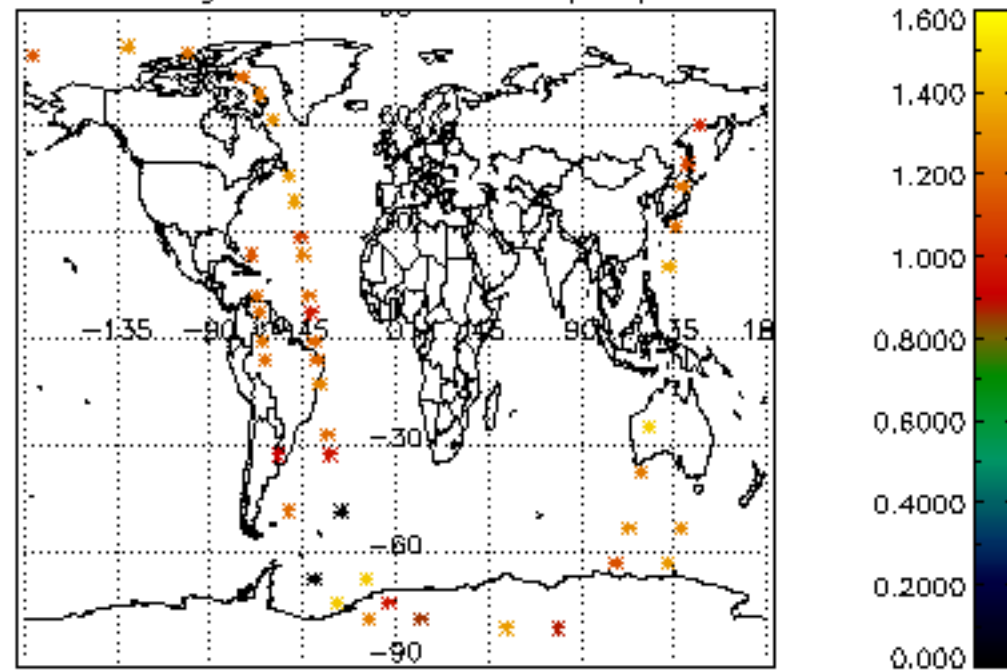

Percentage of datation errors per profile