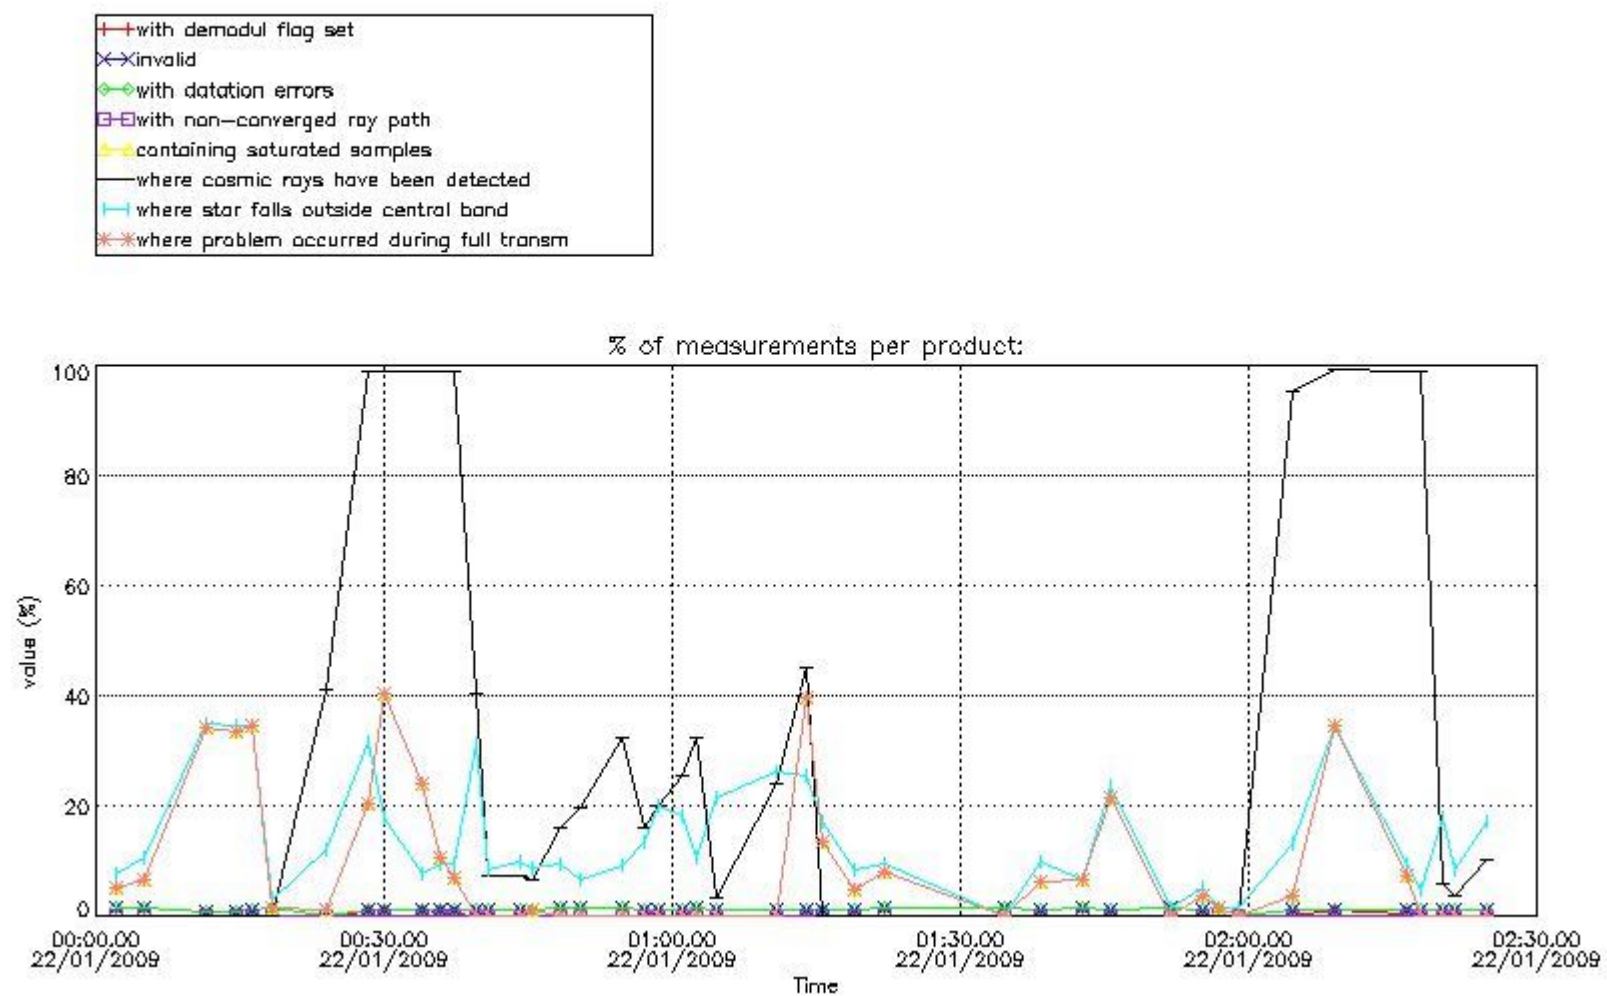

At least one measurement with demodulation flag set:	27.2727 %
Reference spectrum computed from DB:	0.00000 %
Reference spectrum with small number of measurements:	0.00000 %
SATU data not used:	0.00000 %

5.2 Plot quality information per product (time dependant)

5.3 Plot quality information per product (world map)