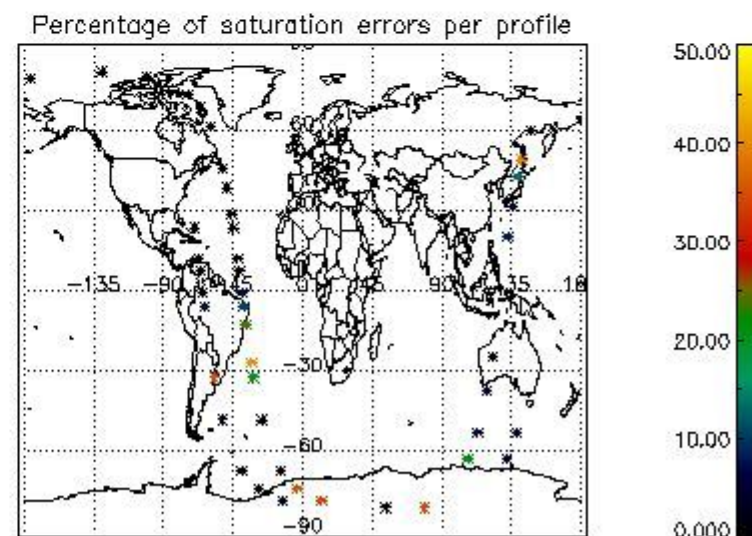

6. Statistics and plot of tangent altitude of the last measurement (DARK & BRIGHT products without errors)

6.1 Statistics on tangent altitude lost:

Statistics	DARK	BRIGHT	TWILIGHT
Mean:	17.863	16.717	7.5512
St. deviation:	3.9635	6.9468	4.7501
Maximum:	21.459	25.943	12.986
Minimum:	5.4583	4.3919	4.1959
Number of data:	15.000	20.000	3.0000

6.2 Plot for DARK limb products