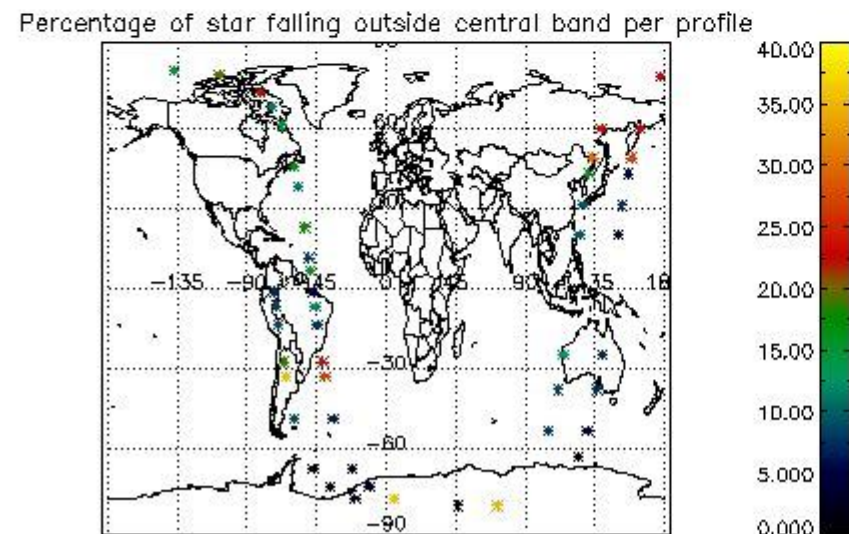

6. Statistics and plot of tangent altitude of the last measurement (DARK & BRIGHT products without errors)

6.1 Statistics on tangent altitude lost:

Statistics	DARK	BRIGHT	TWILIGHT
Mean:	17.917	18.792	9.2289
St. deviation:	2.4896	6.1988	4.1304
Maximum:	21.505	27.382	12.499
Minimum:	13.682	4.2752	3.4257
Number of data:	12.000	25.000	4.0000

6.2 Plot for DARK limb products