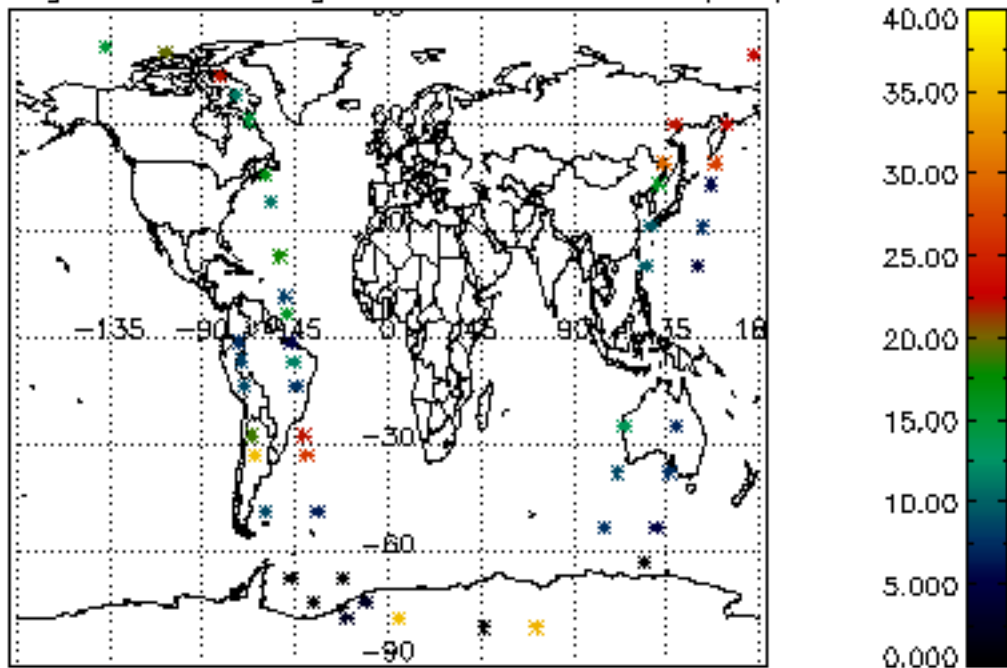

Percentage of star falling outside central band per profile