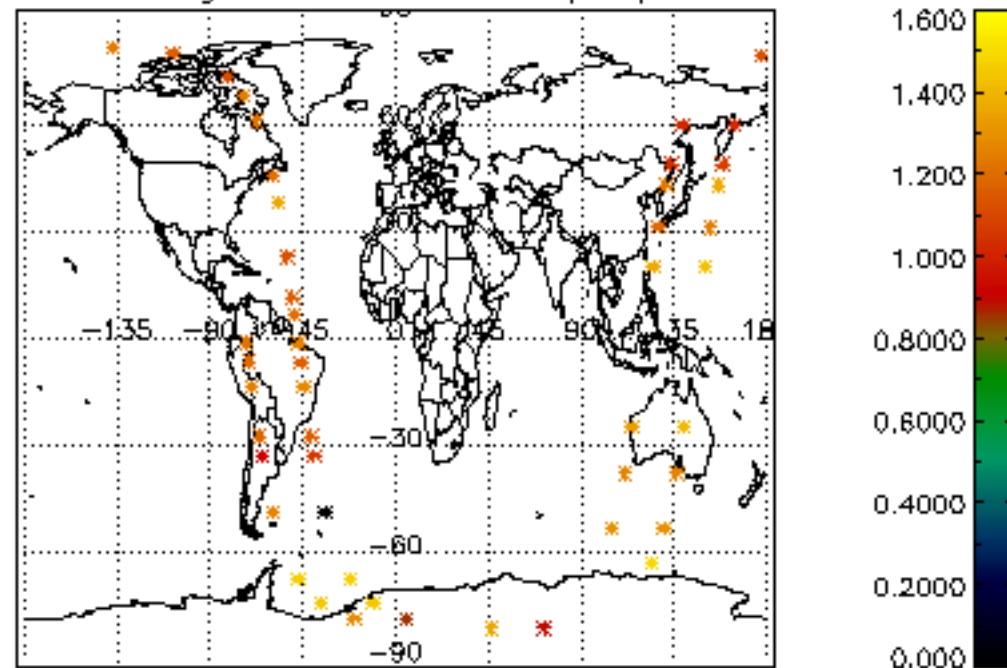

Percentage of datation errors per profile