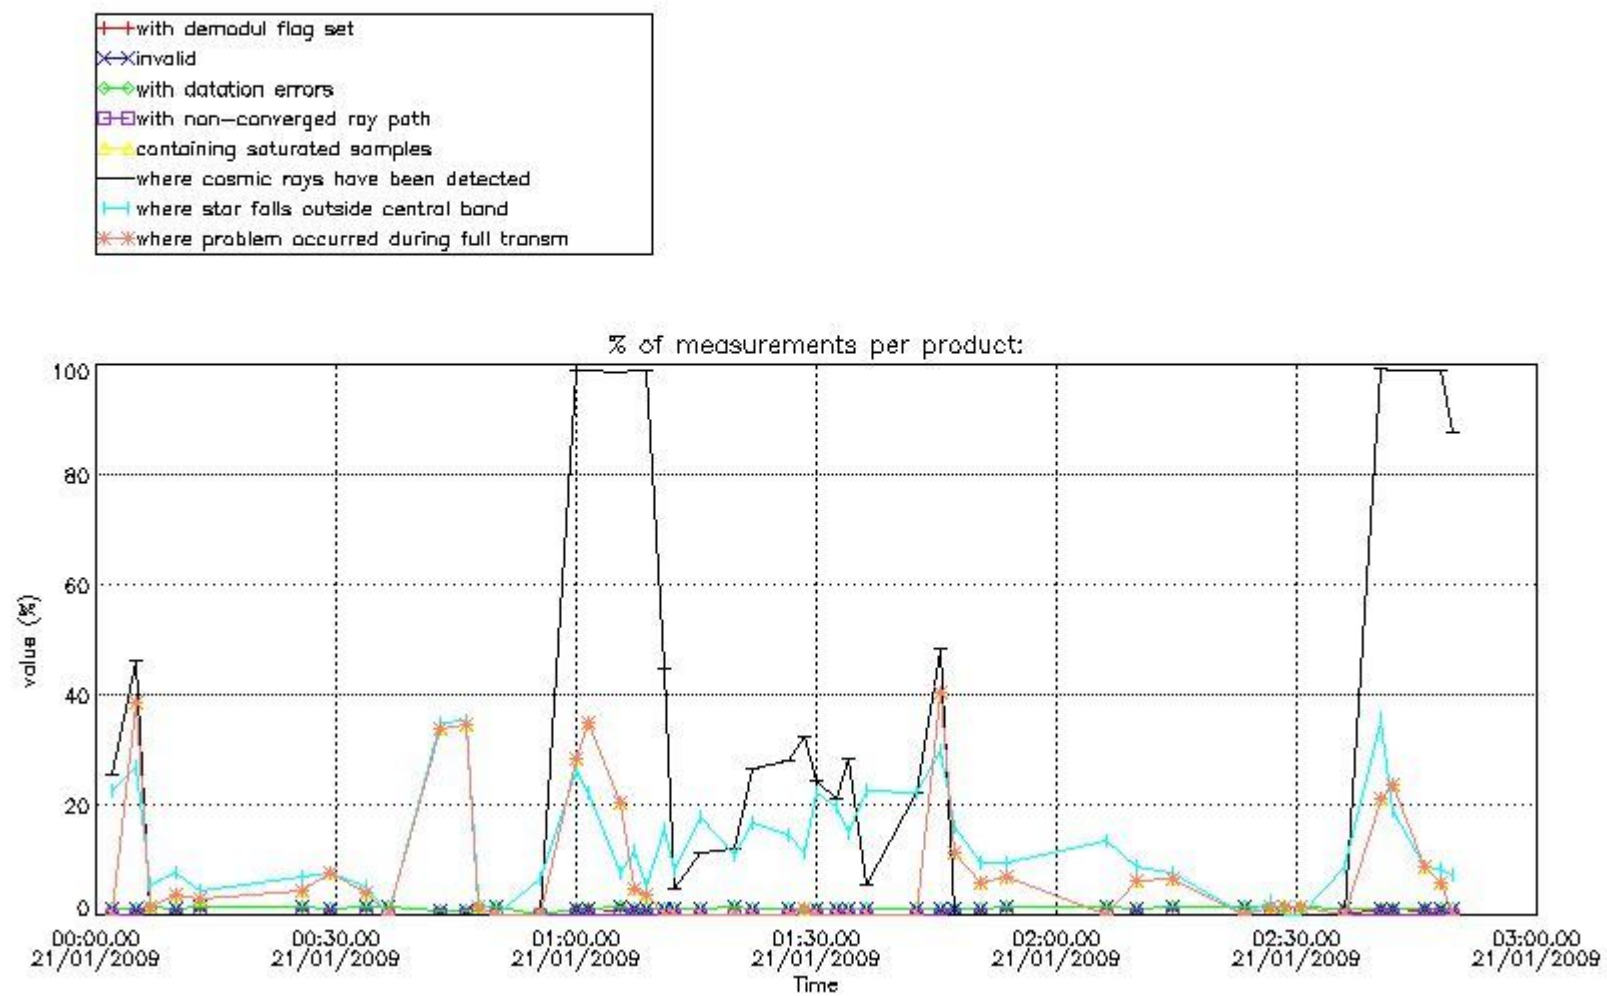

5.1 Percentage of products during reporting period with:

At least one measurement with demodulation flag set:	27.0833 %
Reference spectrum computed from DB:	0.00000 %
Reference spectrum with small number of measurements:	0.00000 %
SATU data not used:	0.00000 %

5.2 Plot quality information per product (time dependant)

5.3 Plot quality information per product (world map)