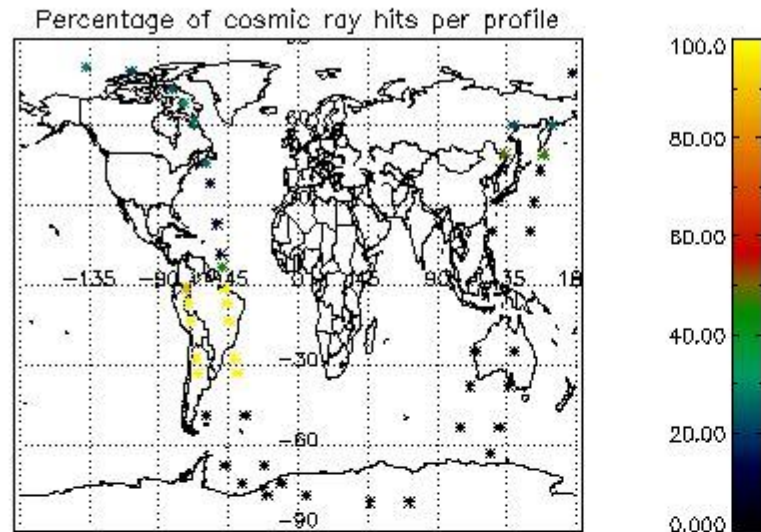

6. Statistics and plot of tangent altitude of the last measurement (DARK & BRIGHT products without errors)

6.1 Statistics on tangent altitude lost:

Statistics	DARK	BRIGHT	TWILIGHT
Mean:	17.917	18.792	9.2289
St. deviation:	2.4896	6.1988	4.1304
Maximum:	21.505	27.382	12.499
Minimum:	13.682	4.2752	3.4257
Number of data:	12.000	25.000	4.0000

6.2 Plot for DARK limb products