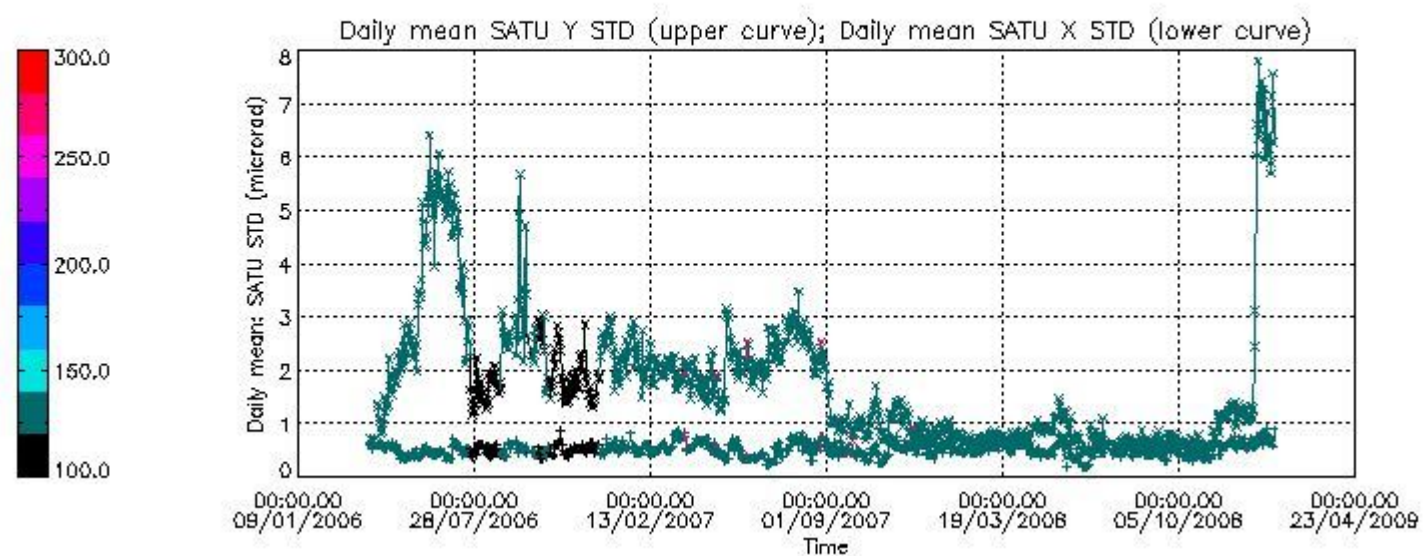

Number of data:	11250.	11250.	22050.	22050.

7.2.2 Trend of daily SATU NEA St. deviation since 1st April 2006 (dark limb)

The long term trend of the SATU 'X' and 'Y' standard deviations should be constant during the whole mission.

The colorbar represents the start tangent altitude (km) of the occultations.

Upper curve: STD of SATU Y axis

Lower curve: STD of SATU X axis

8. Auxiliary Data Files used for the production reported in section 2.4

The number reported in the third column indicates since which file (see list in section 2.4) the corresponding auxiliary file has been used. The fourth column is the date of those product files.

Type	Auxiliary Filename	Used since product	Used since product date
INST_PHYS_CHARACTERISTICS	GOM_INS_AXNIEC20050627_150713_20030716_120000_20100101_000000	1	21-JAN-2009 00:01:53
CALIBRATION_DATABASE	GOM_CAL_AXVIEC20090113_094413_20090111_000000_20100101_000000	1	21-JAN-2009 00:01:53
LEVEL-1B_PROC_CONFIG	GOM_PR1_AXNIEC20050627_151042_20020301_000000_20100101_000000	1	21-JAN-2009 00:01:53
STAR_CATALOGUE	GOM_CAT_AXVIEC20020121_161009_20020101_000000_20200101_000000	1	21-JAN-2009 00:01:53
STELLAR_SPECTRA_DATABANK	GOM_STS_AXNIEC20040308_103538_20020101_160000_20100101_000000	1	21-JAN-2009 00:01:53
ECMWF_FILE	AUX_ECF_AXNECM20090120_103836_20090120_210000_20090121_090000	1	21-JAN-2009 00:01:53
OPTIONAL_ECMWF_FILE	MISSING	1	21-JAN-2009 00:01:53
ORBIT_DATA_FILE	DOR_NAV_OPNPDE20090120_212823_000060572075_00415_36040_7203.N1	1	21-JAN-2009 00:01:53
ORBIT_DATA_FILE	DOR_NAV_OPNPDE20090120_231439_000057382075_00416_36041_7204.N1	15	21-JAN-2009 00:59:55
ORBIT_DATA_FILE	DOR_NAV_OPNPDE20090121_005536_000044632075_00417_36042_7205.N1	39	21-JAN-2009 02:17:11