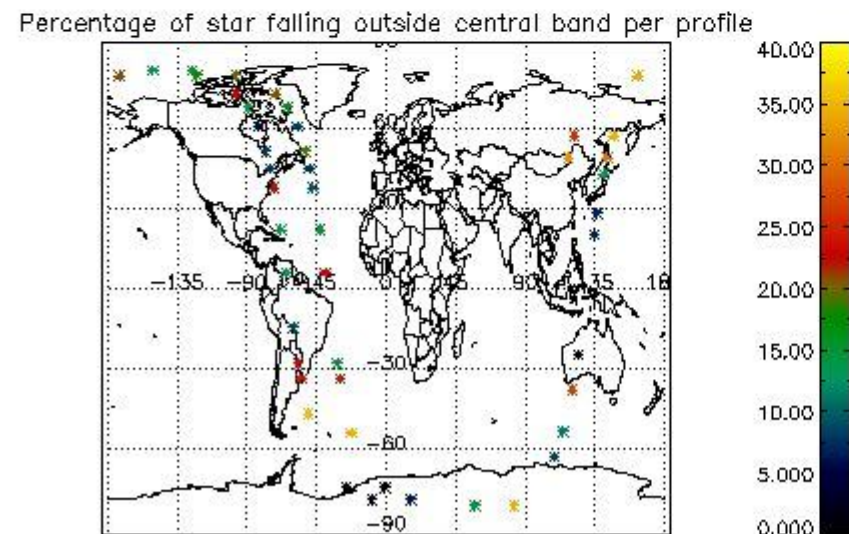

6. Statistics and plot of tangent altitude of the last measurement (DARK & BRIGHT products without errors)

6.1 Statistics on tangent altitude lost:

Statistics	DARK	BRIGHT	TWILIGHT
Mean:	17.032	15.298	11.774
St. deviation:	3.5232	8.0544	2.3334
Maximum:	21.519	27.283	14.985
Minimum:	10.463	3.9024	10.039
Number of data:	15.000	17.000	4.0000

6.2 Plot for DARK limb products