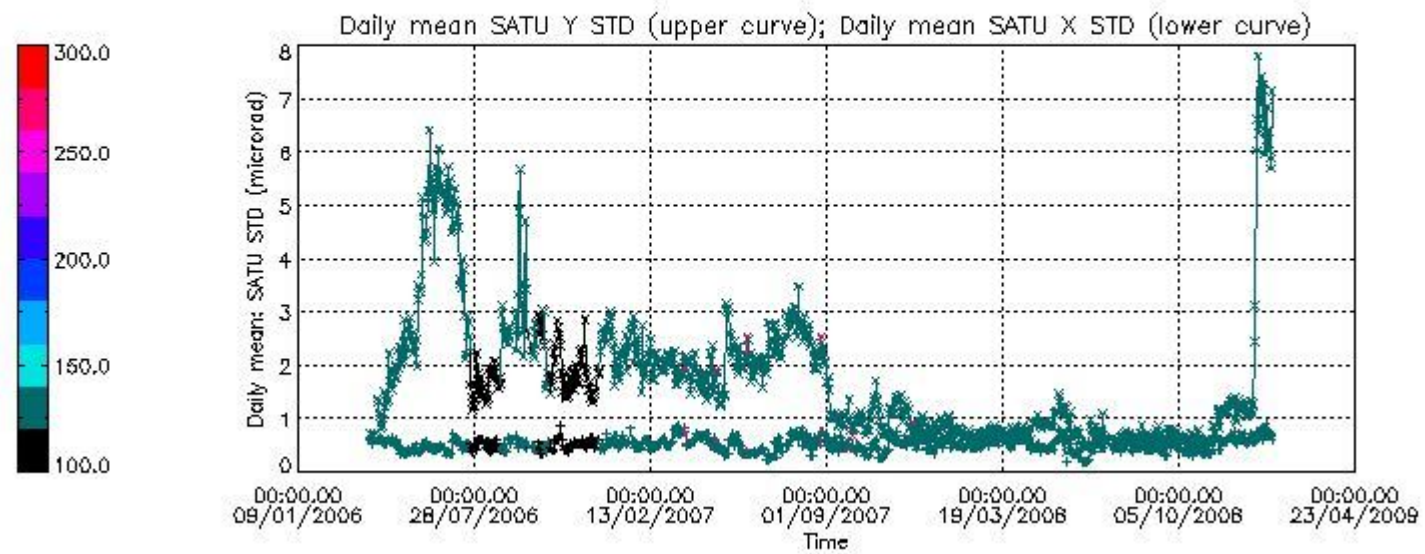

Number of data:	13850.	13850.	14850.	14850.

7.2.2 Trend of daily SATU NEA St. deviation since 1st April 2006 (dark limb)

The long term trend of the SATU 'X' and 'Y' standard deviations should be constant during the whole mission.

The colorbar represents the start tangent altitude (km) of the occultations.

Upper curve: STD of SATU Y axis

Lower curve: STD of SATU X axis

8. Auxiliary Data Files used for the production reported in section 2.4

The number reported in the third column indicates since which file (see list in section 2.4) the corresponding auxiliary file has been used. The fourth column is the date of those product files.

Type	Auxiliary Filename	Used since product	Used since product date
INST_PHYS_CHARACTERISTICS	GOM_INS_AXNIEC20050627_150713_20030716_120000_20100101_000000	1	19-JAN-2009 00:05:32
CALIBRATION_DATABASE	GOM_CAL_AXVIEC20090113_094413_20090111_000000_20100101_000000	1	19-JAN-2009 00:05:32
LEVEL-1B_PROC_CONFIG	GOM_PR1_AXNIEC20050627_151042_20020301_000000_20100101_000000	1	19-JAN-2009 00:05:32
STAR_CATALOGUE	GOM_CAT_AXVIEC20020121_161009_20020101_000000_20200101_000000	1	19-JAN-2009 00:05:32
STELLAR_SPECTRA_DATABANK	GOM_STS_AXNIEC20040308_103538_20020101_160000_20100101_000000	1	19-JAN-2009 00:05:32
ECMWF_FILE	AUX_ECF_AXNECM20090118_064111_20090118_210000_20090119_090000	1	19-JAN-2009 00:05:32
OPTIONAL_ECMWF_FILE	MISSING	1	19-JAN-2009 00:05:32
ORBIT_DATA_FILE	DOR_NAV_OPNPDE20090118_205127_000060572075_00386_36011_7190.N1	1	19-JAN-2009 00:05:32
ORBIT_DATA_FILE	DOR_NAV_OPNPDE20090118_223743_000057382075_00387_36012_7191.N1	5	19-JAN-2009 00:18:34
ORBIT_DATA_FILE	DOR_NAV_OPNPDE20090119_001840_000054192075_00388_36013_7192.N1	31	19-JAN-2009 01:57:10