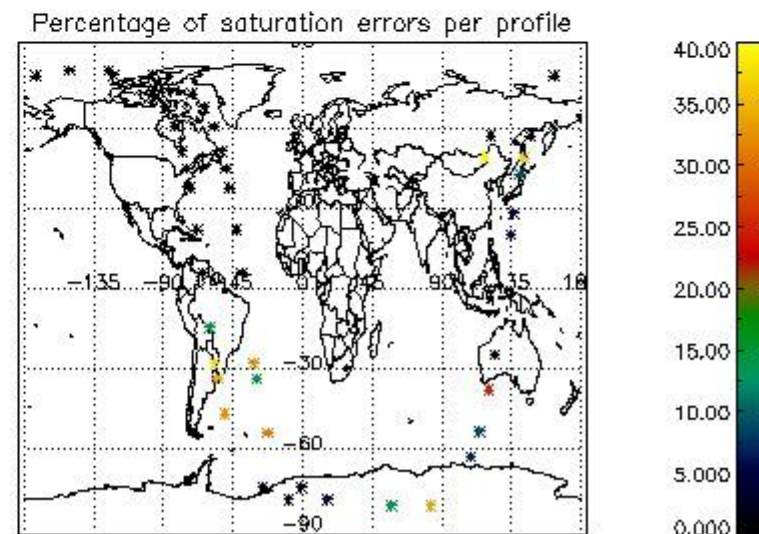

6. Statistics and plot of tangent altitude of the last measurement (DARK & BRIGHT products without errors)

6.1 Statistics on tangent altitude lost:

Statistics	DARK	BRIGHT	TWILIGHT
Mean:	17.032	15.298	11.774
St. deviation:	3.5232	8.0544	2.3334
Maximum:	21.519	27.283	14.985
Minimum:	10.463	3.9024	10.039
Number of data:	15.000	17.000	4.0000

6.2 Plot for DARK limb products