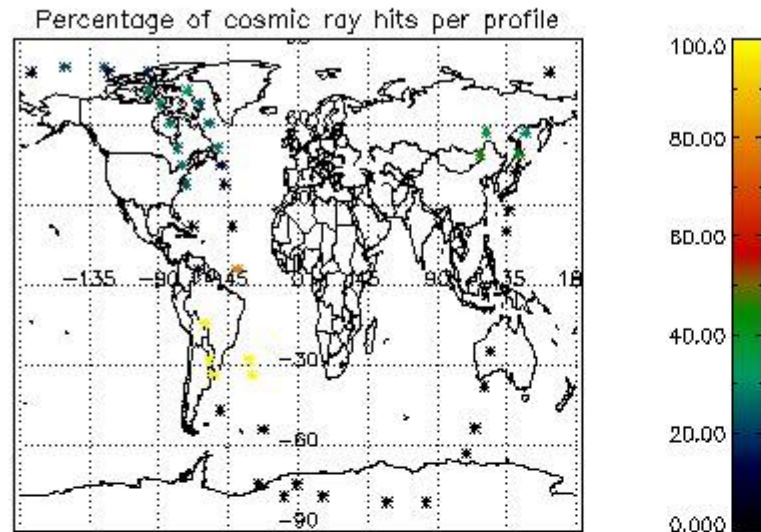

6. Statistics and plot of tangent altitude of the last measurement (DARK & BRIGHT products without errors)

6.1 Statistics on tangent altitude lost:

Statistics	DARK	BRIGHT	TWILIGHT
Mean:	17.032	15.298	11.774
St. deviation:	3.5232	8.0544	2.3334
Maximum:	21.519	27.283	14.985
Minimum:	10.463	3.9024	10.039
Number of data:	15.000	17.000	4.0000

6.2 Plot for DARK limb products