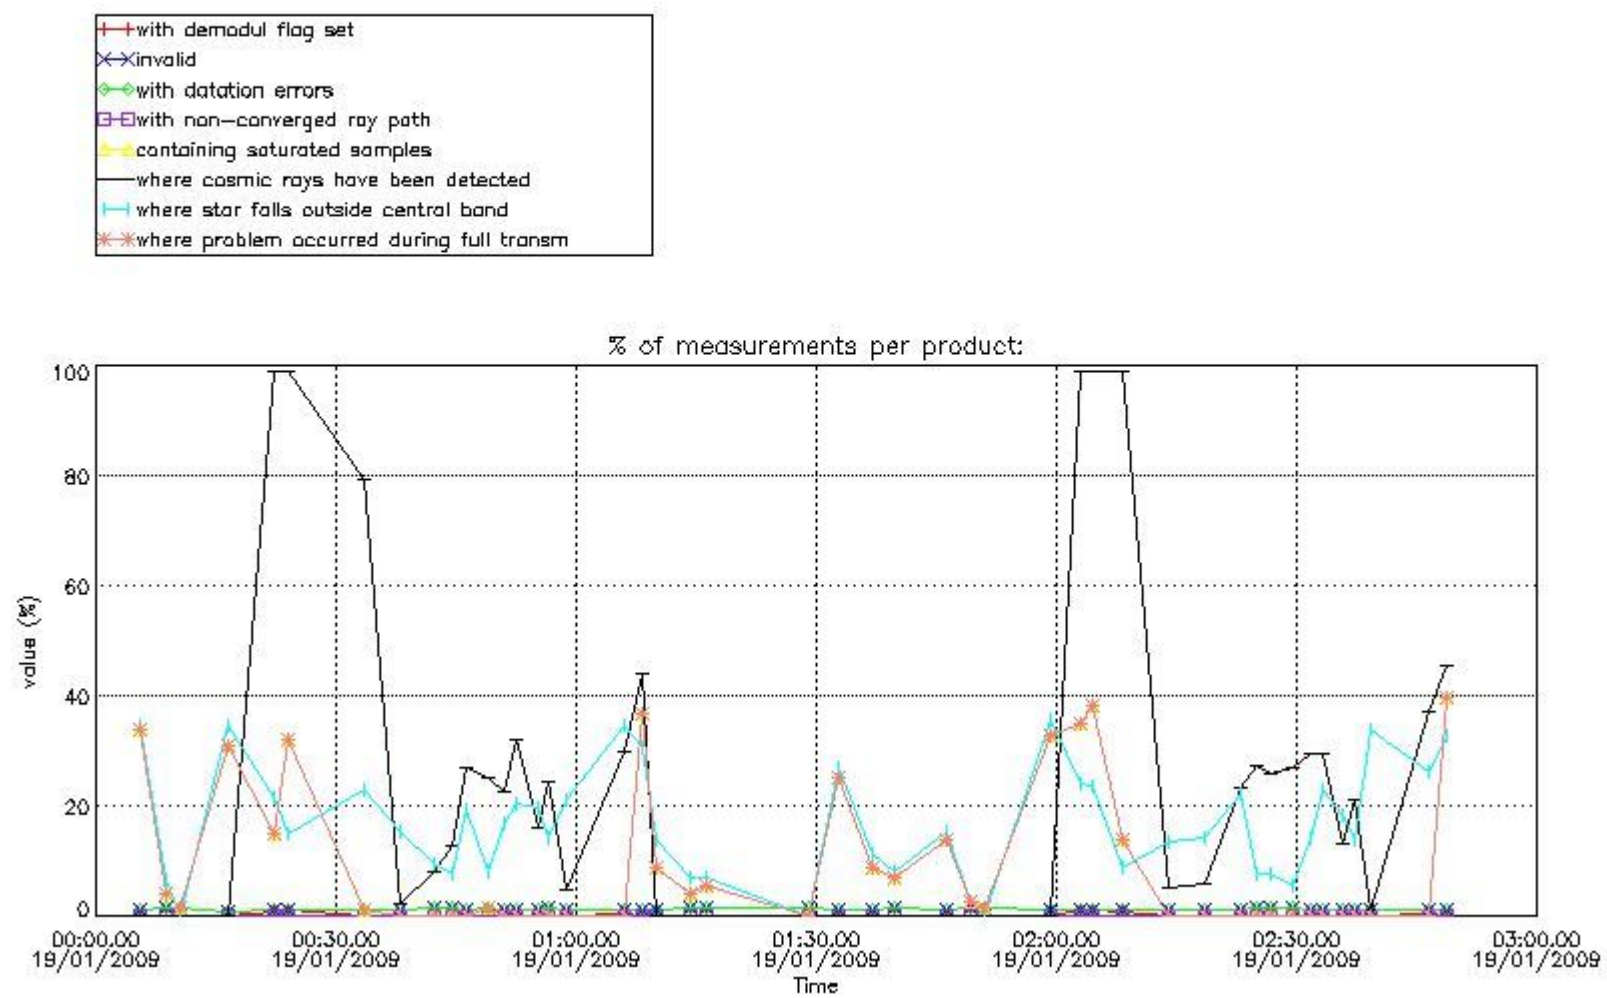

At least one measurement with demodulation flag set:	32.6087 %
Reference spectrum computed from DB:	0.00000 %
Reference spectrum with small number of measurements:	0.00000 %
SATU data not used:	0.00000 %

5.2 Plot quality information per product (time dependant)

5.3 Plot quality information per product (world map)