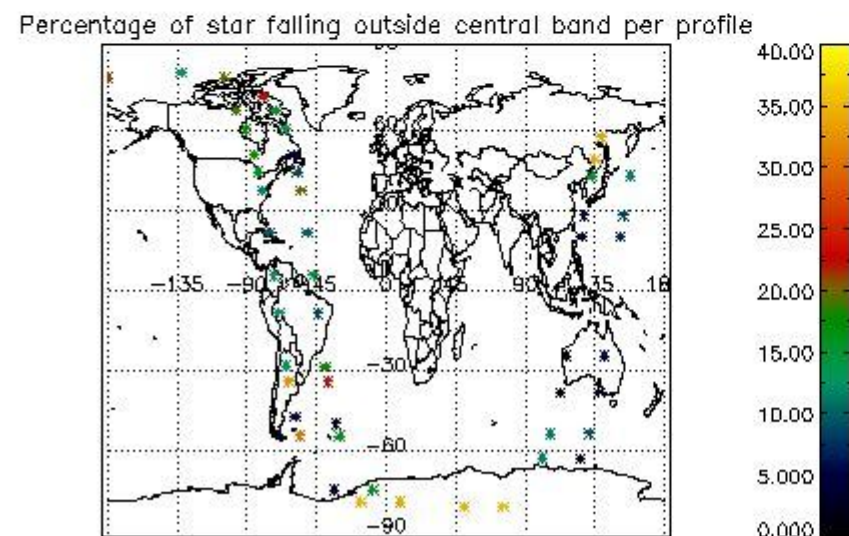

6. Statistics and plot of tangent altitude of the last measurement (DARK & BRIGHT products without errors)

6.1 Statistics on tangent altitude lost:

Statistics	DARK	BRIGHT	TWILIGHT
Mean:	16.213	16.638	11.061
St. deviation:	2.5980	7.6915	4.6286
Maximum:	21.292	27.840	15.353
Minimum:	12.216	4.3797	4.7640
Number of data:	16.000	25.000	4.0000

6.2 Plot for DARK limb products