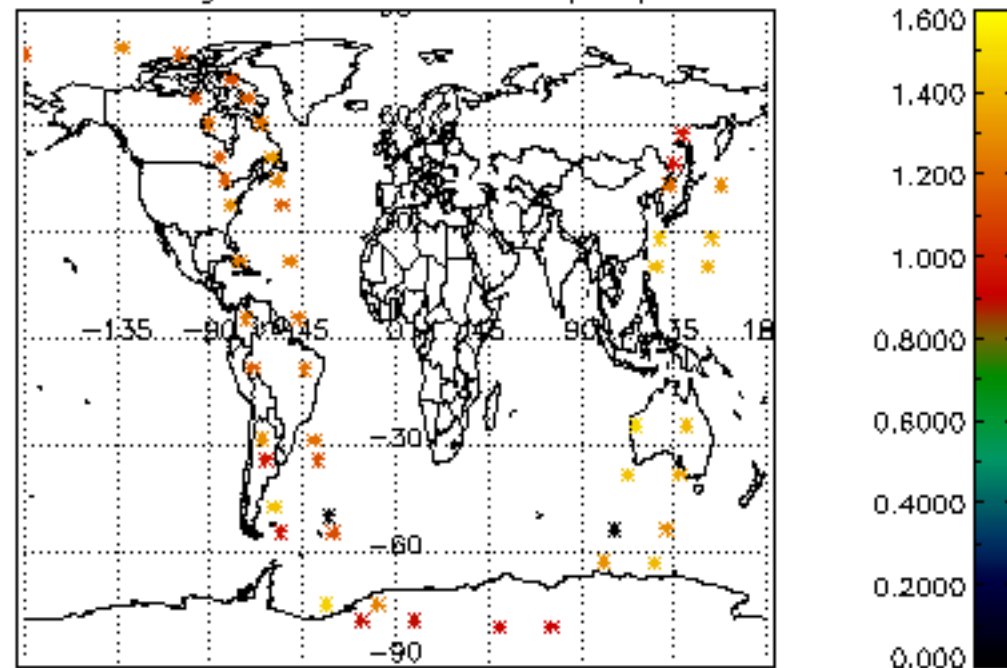

Percentage of datation errors per profile