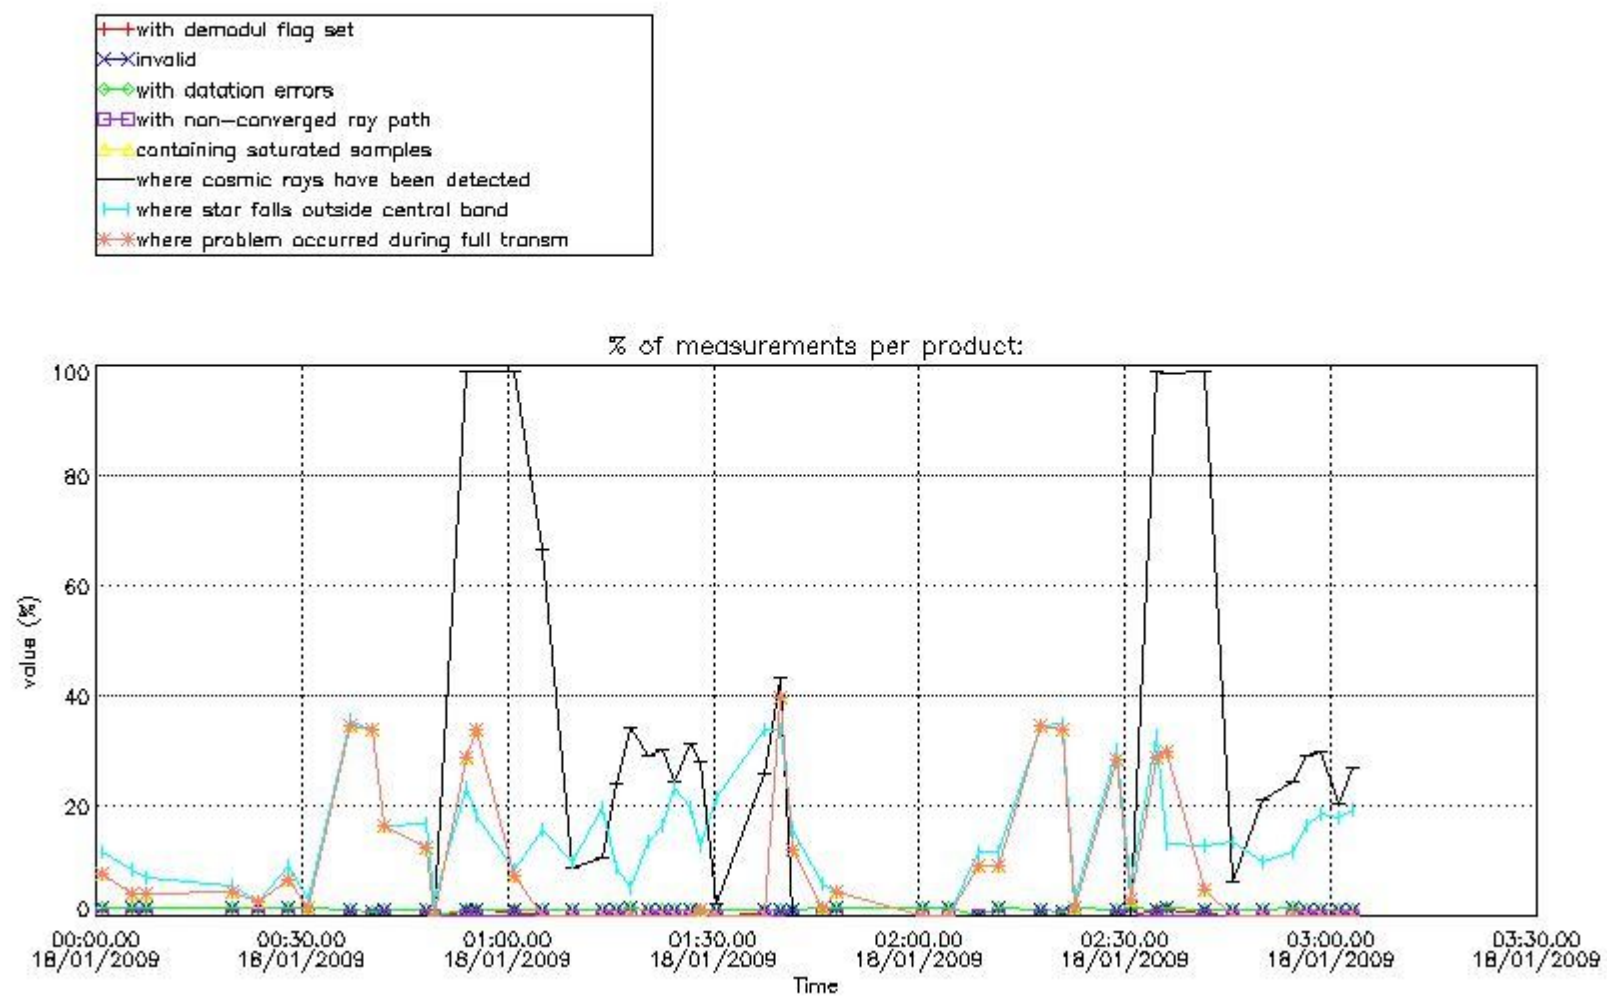

At least one measurement with demodulation flag set:	34.0000 %
Reference spectrum computed from DB:	0.00000 %
Reference spectrum with small number of measurements:	0.00000 %
SATU data not used:	0.00000 %

5.2 Plot quality information per product (time dependant)

5.3 Plot quality information per product (world map)