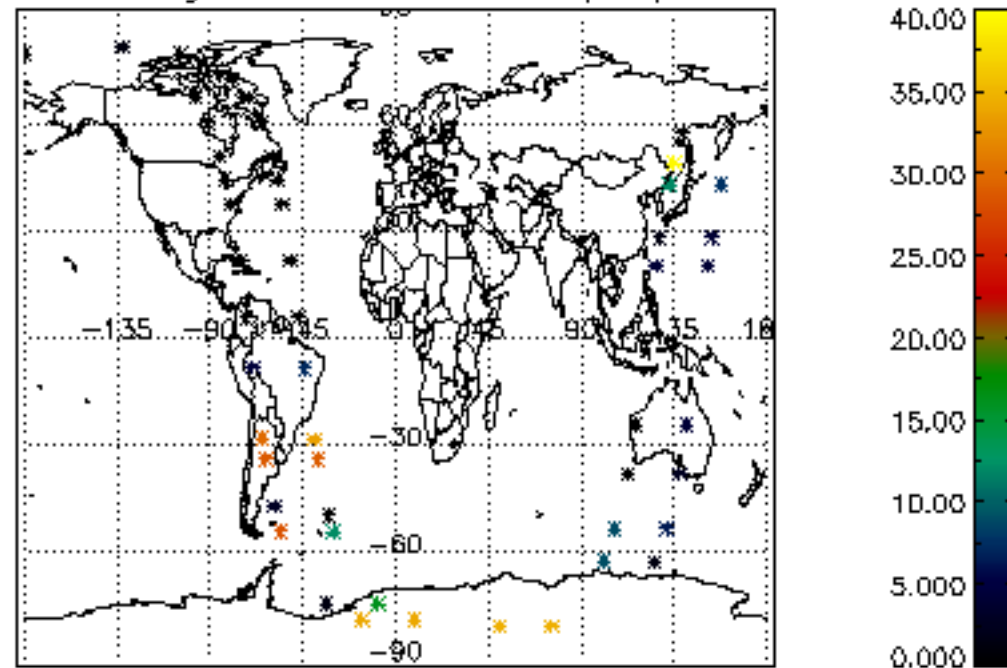

Percentage of cosmic ray hits per profile

Percentage of datation errors per profile

Percentage of star falling outside central band per profile

Percentage of saturation errors per profile

Tangent altitude at which the star is lost