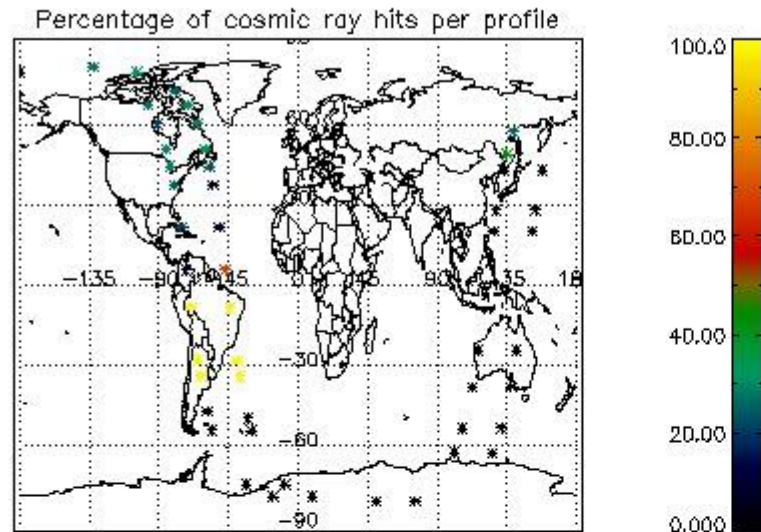

6. Statistics and plot of tangent altitude of the last measurement (DARK & BRIGHT products without errors)

6.1 Statistics on tangent altitude lost:

Statistics	DARK	BRIGHT	TWILIGHT
Mean:	16.213	16.638	11.061
St. deviation:	2.5980	7.6915	4.6286
Maximum:	21.292	27.840	15.353
Minimum:	12.216	4.3797	4.7640
Number of data:	16.000	25.000	4.0000

6.2 Plot for DARK limb products