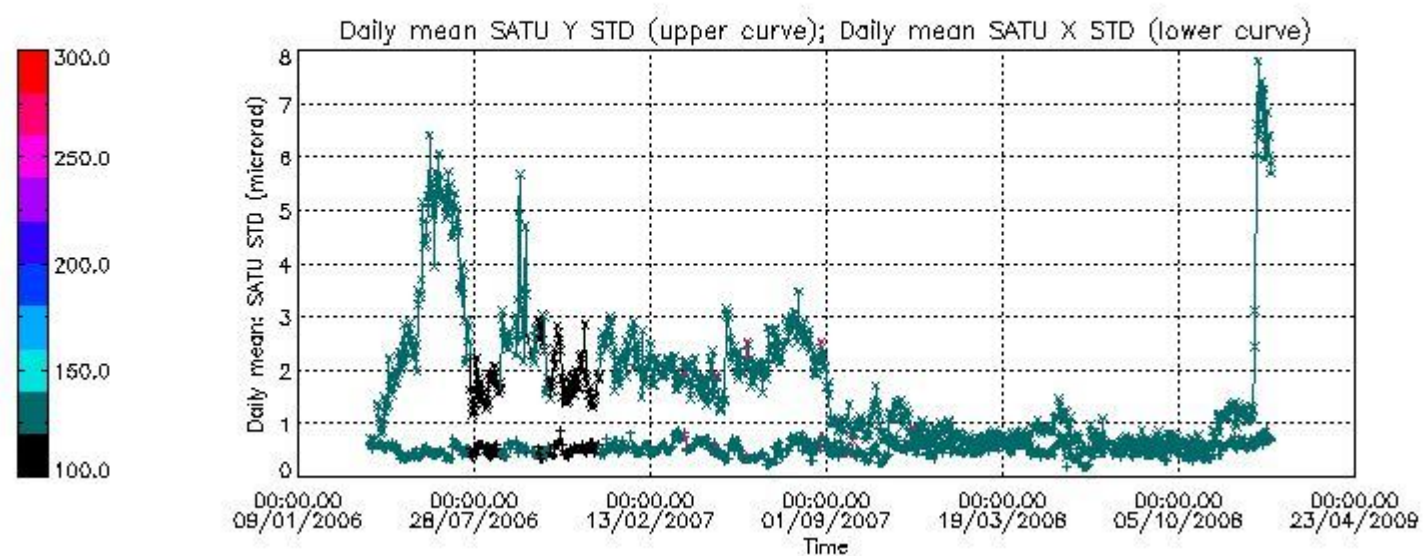

Number of data:	14950.	14950.	21600.	21600.

7.2.2 Trend of daily SATU NEA St. deviation since 1st April 2006 (dark limb)

The long term trend of the SATU 'X' and 'Y' standard deviations should be constant during the whole mission.

The colorbar represents the start tangent altitude (km) of the occultations.

Upper curve: STD of SATU Y axis

Lower curve: STD of SATU X axis

8. Auxiliary Data Files used for the production reported in section 2.4

The number reported in the third column indicates since which file (see list in section 2.4) the corresponding auxiliary file has been used. The fourth column is the date of those product files.

Type	Auxiliary Filename	Used since product	Used since product date
INST_PHYS_CHARACTERISTICS	GOM_INS_AXNIEC20050627_150713_20030716_120000_20100101_000000	1	18-JAN-2009 00:00:59
CALIBRATION_DATABASE	GOM_CAL_AXVIEC20090113_094413_20090111_000000_20100101_000000	1	18-JAN-2009 00:00:59
LEVEL-1B_PROC_CONFIG	GOM_PR1_AXNIEC20050627_151042_20020301_000000_20100101_000000	1	18-JAN-2009 00:00:59
STAR_CATALOGUE	GOM_CAT_AXVIEC20020121_161009_20020101_000000_20200101_000000	1	18-JAN-2009 00:00:59
STELLAR_SPECTRA_DATABANK	GOM_STS_AXNIEC20040308_103538_20020101_160000_20100101_000000	1	18-JAN-2009 00:00:59
ECMWF_FILE	AUX_ECF_AXNECM20090117_064111_20090117_210000_20090118_090000	1	18-JAN-2009 00:00:59
OPTIONAL_ECMWF_FILE	MISSING	1	18-JAN-2009 00:00:59
ORBIT_DATA_FILE	DOR_NAV_OPNPDE20090117_212327_000060572075_00372_35997_7183.N1	1	18-JAN-2009 00:00:59
ORBIT_DATA_FILE	DOR_NAV_OPNPDE20090117_230943_000057382075_00373_35998_7184.N1	13	18-JAN-2009 00:53:51
ORBIT_DATA_FILE	DOR_NAV_OPNPDE20090118_005040_000041442075_00374_35999_7185.N1	35	18-JAN-2009 02:11:24