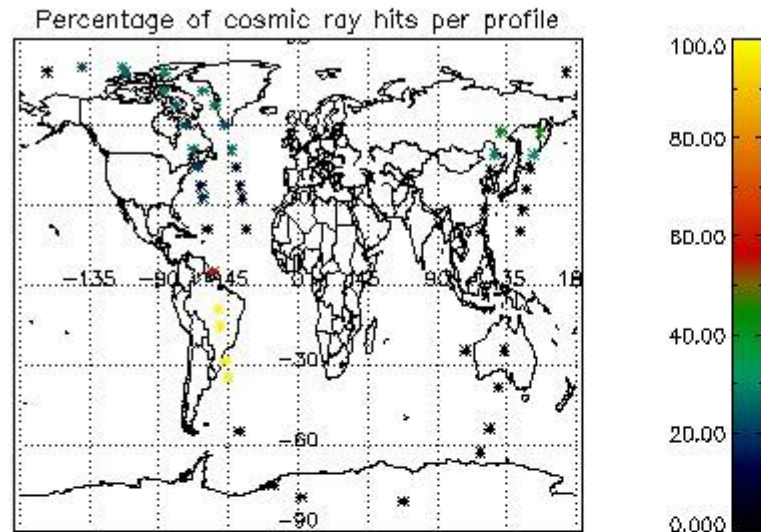

6. Statistics and plot of tangent altitude of the last measurement (DARK & BRIGHT products without errors)

6.1 Statistics on tangent altitude lost:

Statistics	DARK	BRIGHT	TWILIGHT
Mean:	16.064	16.149	14.006
St. deviation:	2.5776	6.8483	0.0000
Maximum:	20.840	24.451	14.006
Minimum:	10.508	3.9199	14.006
Number of data:	17.000	19.000	1.0000

6.2 Plot for DARK limb products