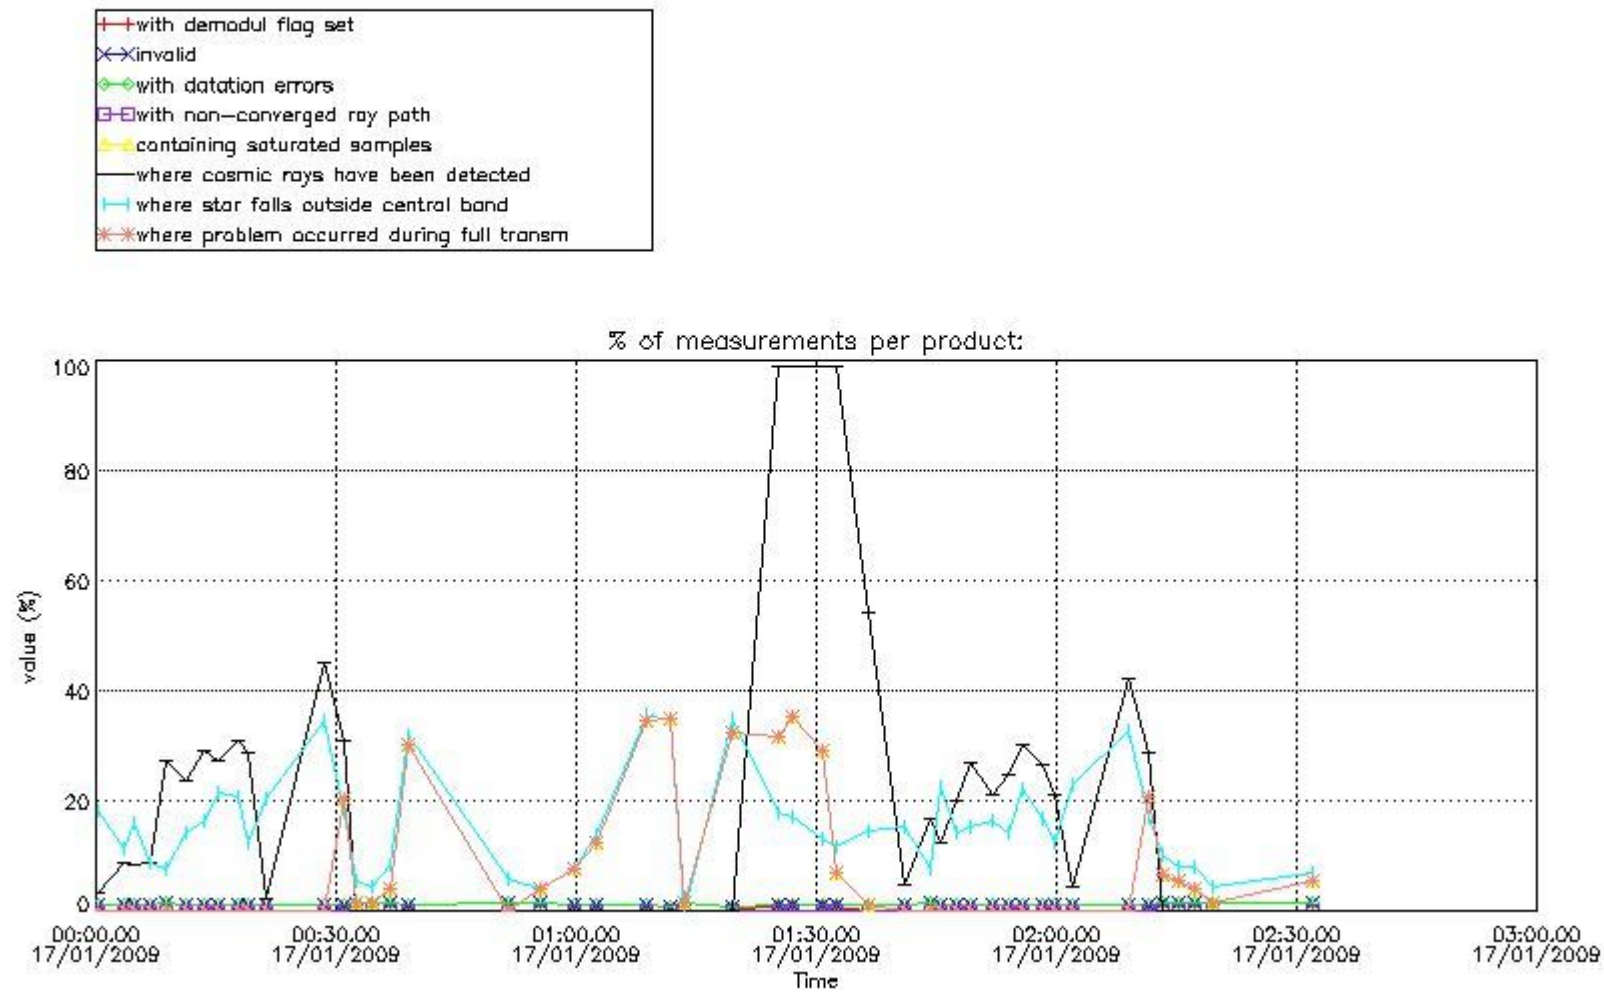

At least one measurement with demodulation flag set:	31.2500 %
Reference spectrum computed from DB:	0.00000 %
Reference spectrum with small number of measurements:	0.00000 %
SATU data not used:	0.00000 %

5.2 Plot quality information per product (time dependant)

5.3 Plot quality information per product (world map)