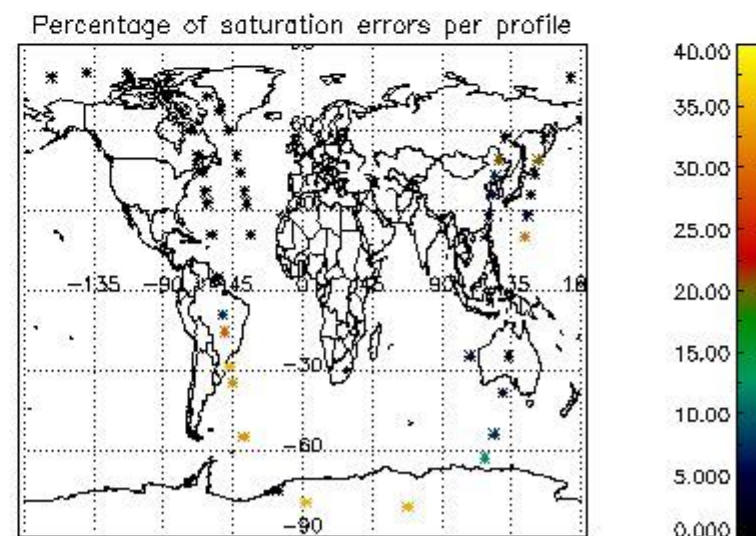

6. Statistics and plot of tangent altitude of the last measurement (DARK & BRIGHT products without errors)

6.1 Statistics on tangent altitude lost:

Statistics	DARK	BRIGHT	TWILIGHT
Mean:	16.064	16.149	14.006
St. deviation:	2.5776	6.8483	0.0000
Maximum:	20.840	24.451	14.006
Minimum:	10.508	3.9199	14.006
Number of data:	17.000	19.000	1.0000

6.2 Plot for DARK limb products