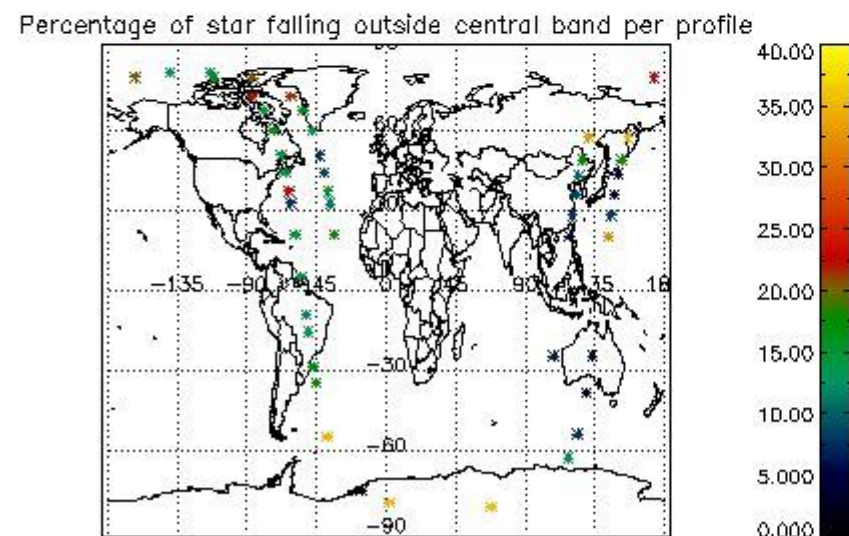

6. Statistics and plot of tangent altitude of the last measurement (DARK & BRIGHT products without errors)

6.1 Statistics on tangent altitude lost:

Statistics	DARK	BRIGHT	TWILIGHT
Mean:	16.064	16.149	14.006
St. deviation:	2.5776	6.8483	0.0000
Maximum:	20.840	24.451	14.006
Minimum:	10.508	3.9199	14.006
Number of data:	17.000	19.000	1.0000

6.2 Plot for DARK limb products