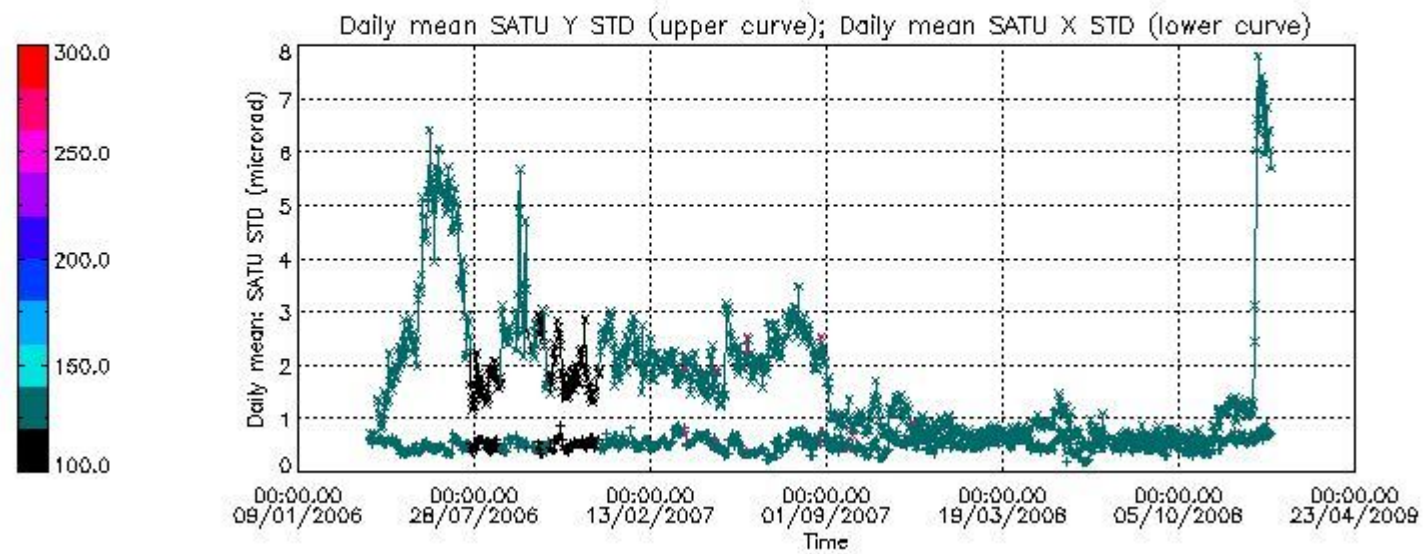

Number of data:	16050.	16050.	16550.	16550.

7.2.2 Trend of daily SATU NEA St. deviation since 1st April 2006 (dark limb)

The long term trend of the SATU 'X' and 'Y' standard deviations should be constant during the whole mission.

The colorbar represents the start tangent altitude (km) of the occultations.

Upper curve: STD of SATU Y axis

Lower curve: STD of SATU X axis

8. Auxiliary Data Files used for the production reported in section 2.4

The number reported in the third column indicates since which file (see list in section 2.4) the corresponding auxiliary file has been used. The fourth column is the date of those product files.

Type	Auxiliary Filename	Used since product	Used since product date
INST_PHYS_CHARACTERISTICS	GOM_INS_AXNIEC20050627_150713_20030716_120000_20100101_000000	1	17-JAN-2009 00:00:19
CALIBRATION_DATABASE	GOM_CAL_AXVIEC20090113_094413_20090111_000000_20100101_000000	1	17-JAN-2009 00:00:19
LEVEL-1B_PROC_CONFIG	GOM_PR1_AXNIEC20050627_151042_20020301_000000_20100101_000000	1	17-JAN-2009 00:00:19
STAR_CATALOGUE	GOM_CAT_AXVIEC20020121_161009_20020101_000000_20200101_000000	1	17-JAN-2009 00:00:19
STELLAR_SPECTRA_DATABANK	GOM_STS_AXNIEC20040308_103538_20020101_160000_20100101_000000	1	17-JAN-2009 00:00:19
ECMWF_FILE	AUX_ECF_AXNECM20090116_062113_20090116_210000_20090117_090000	1	17-JAN-2009 00:00:19
OPTIONAL_ECMWF_FILE	MISSING	1	17-JAN-2009 00:00:19
ORBIT_DATA_FILE	DOR_NAV_OPNPDE20090116_234143_000054192075_00359_35984_7178.N1	1	17-JAN-2009 00:00:19