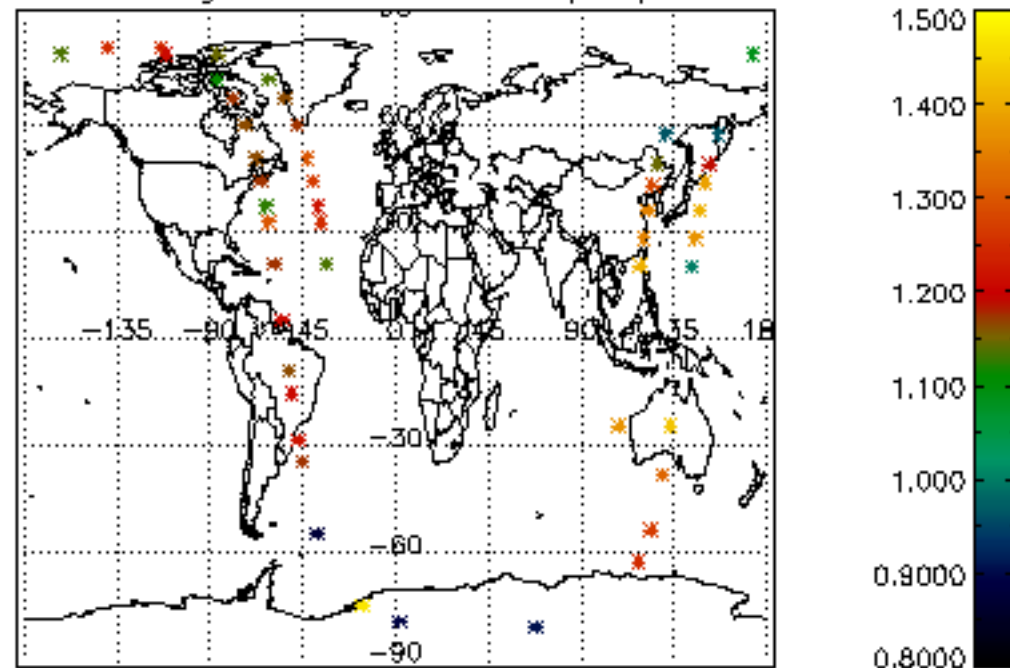

Percentage of datation errors per profile