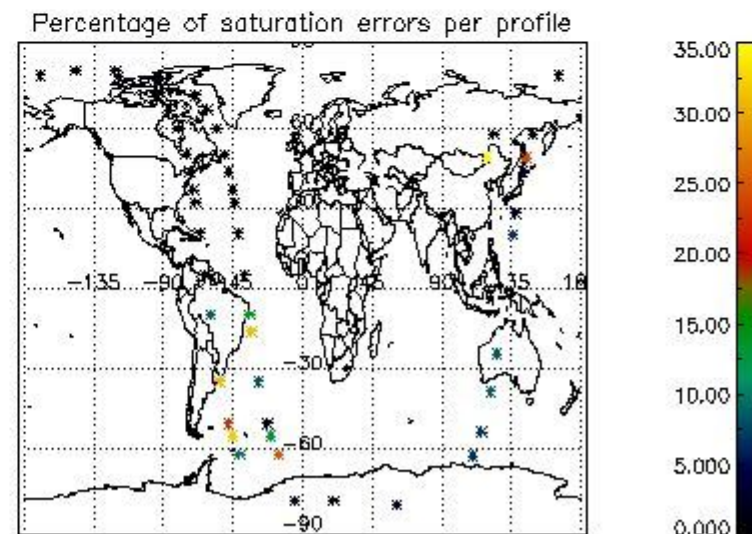

6. Statistics and plot of tangent altitude of the last measurement (DARK & BRIGHT products without errors)

6.1 Statistics on tangent altitude lost:

Statistics	DARK	BRIGHT	TWILIGHT
Mean:	16.376	16.074	NaN
St. deviation:	4.2774	6.1478	NaN
Maximum:	21.048	24.506	NaN
Minimum:	4.4928	4.4223	NaN
Number of data:	19.000	18.000	NaN

6.2 Plot for DARK limb products