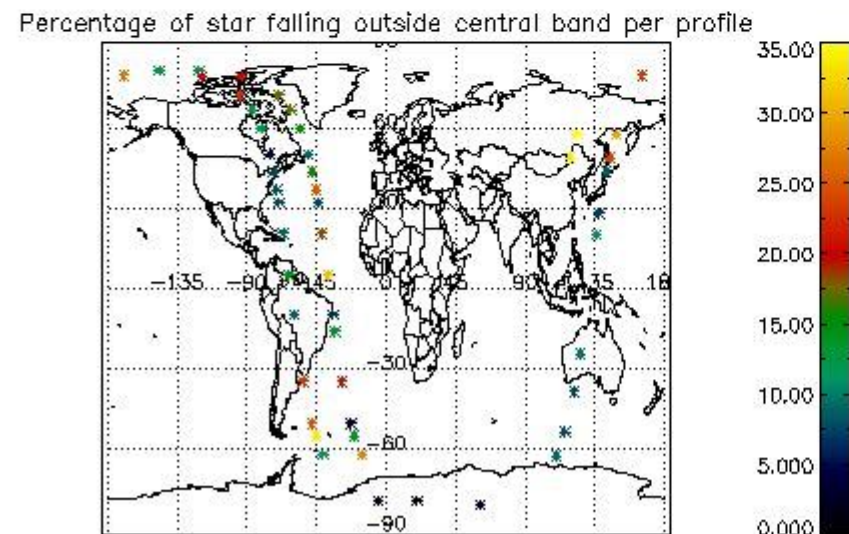

6. Statistics and plot of tangent altitude of the last measurement (DARK & BRIGHT products without errors)

6.1 Statistics on tangent altitude lost:

Statistics	DARK	BRIGHT	TWILIGHT
Mean:	16.376	16.074	NaN
St. deviation:	4.2774	6.1478	NaN
Maximum:	21.048	24.506	NaN
Minimum:	4.4928	4.4223	NaN
Number of data:	19.000	18.000	NaN

6.2 Plot for DARK limb products