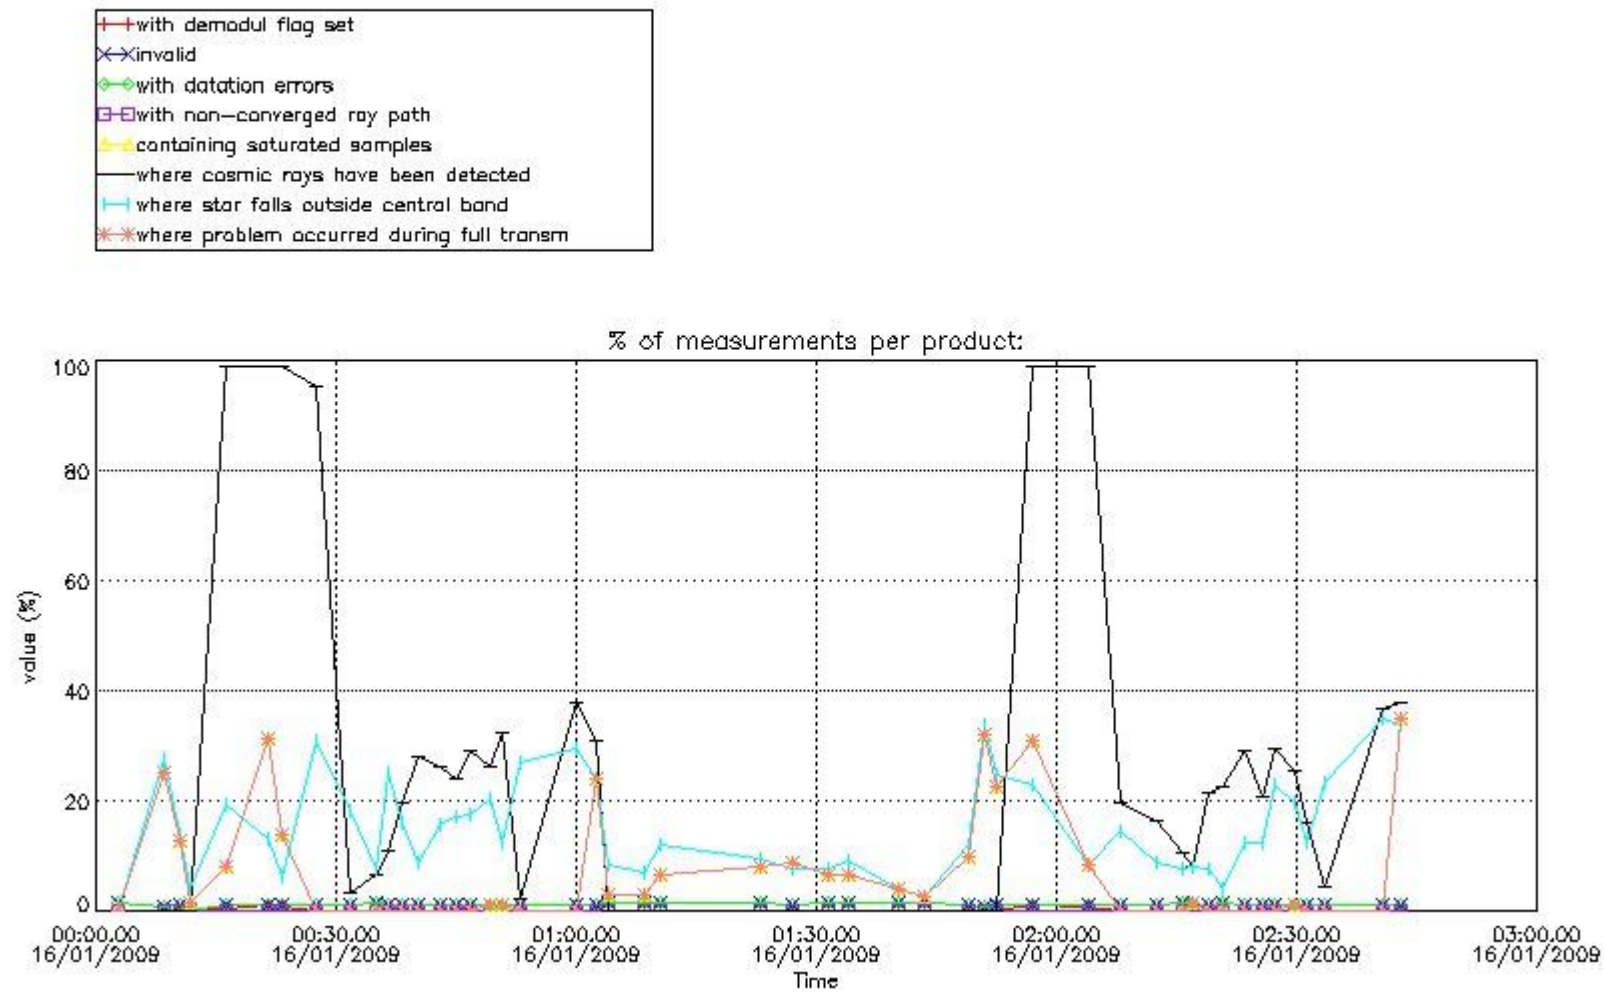

At least one measurement with demodulation flag set:	32.6531 %
Reference spectrum computed from DB:	0.00000 %
Reference spectrum with small number of measurements:	0.00000 %
SATU data not used:	0.00000 %

5.2 Plot quality information per product (time dependant)

5.3 Plot quality information per product (world map)