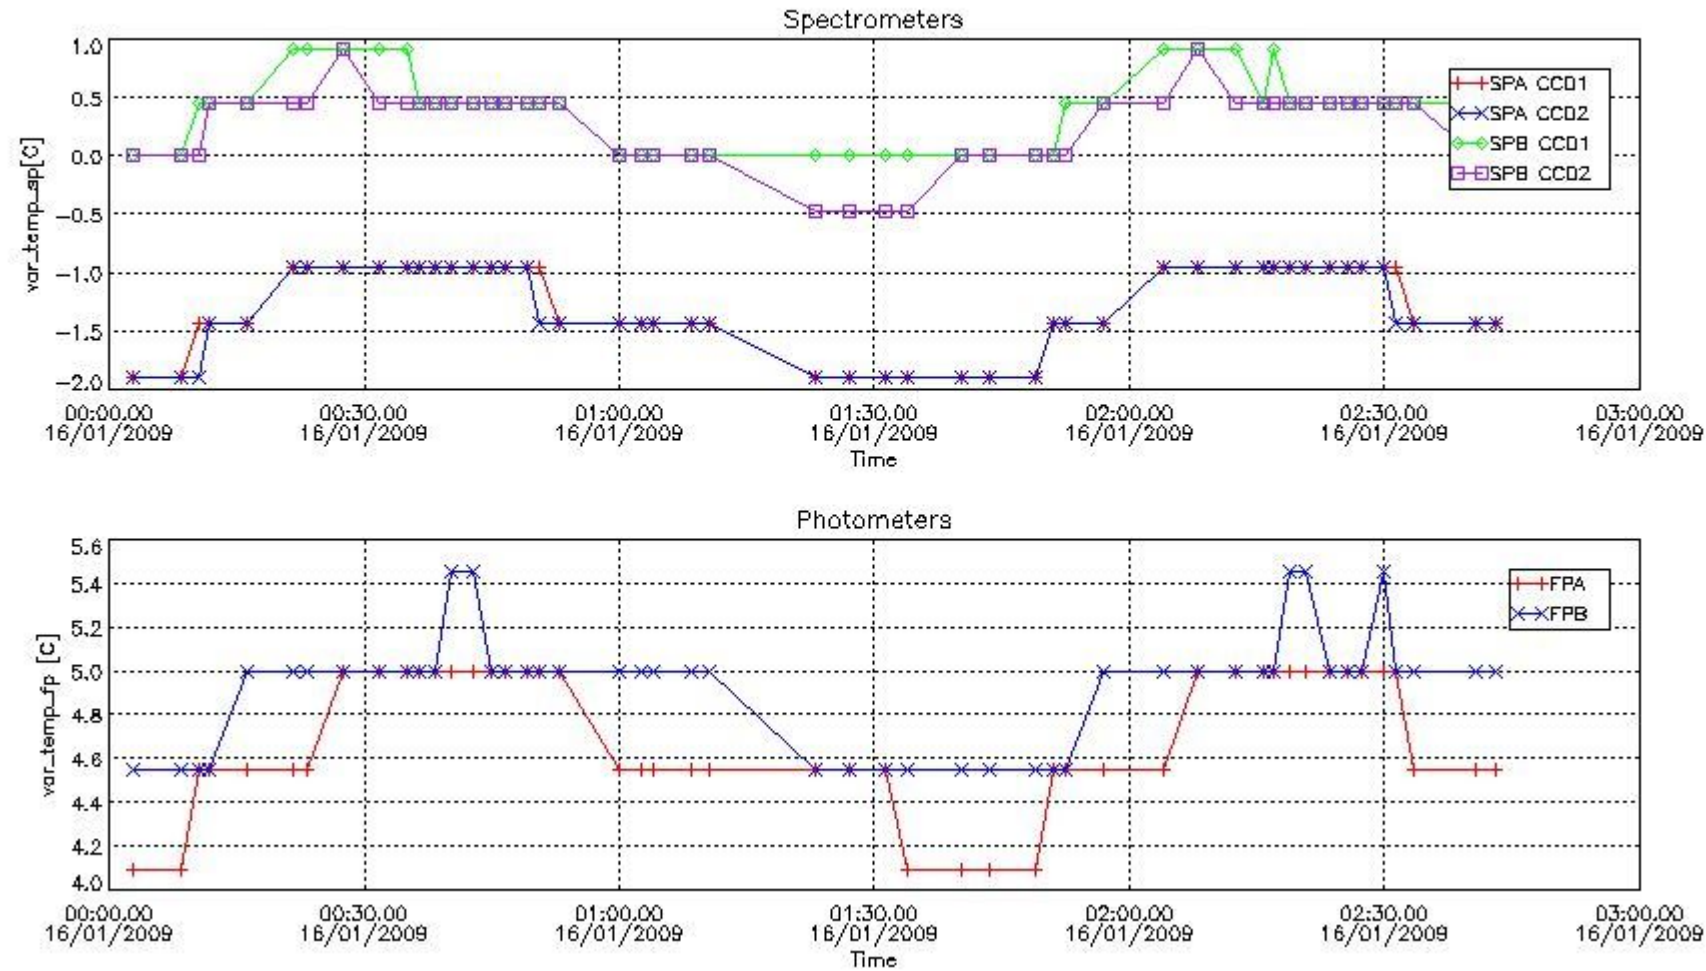

4. Overview of dark signal processing per product

The Dark Charge (DC) is a temperature-dependant signal added to the useful measurements and it is therefore subtracted from them during the processing. There are two phenomena that produce a continuous increase of the DC: the "hot pixels" (a pixel is "hot" when its DC exceeds by a significant amount its value measured on ground at the same temperature) and the "Random Telegraphic Signal" (abrupt change positive or negative of the CCD pixel signal, random in time, affecting only the DC part of the signal and not the photon generated signal).

In this section a list of products that did not use the Dark Sky Area (DSA) observation for the DC computation is given. It is also provided the mean DC plot per product for dark limb products with no error flag set.

4.1 All products used the DSA observation for the DC computation

4.2 Plot of mean dark charges per product: only products in DARK limb conditions without errors are used