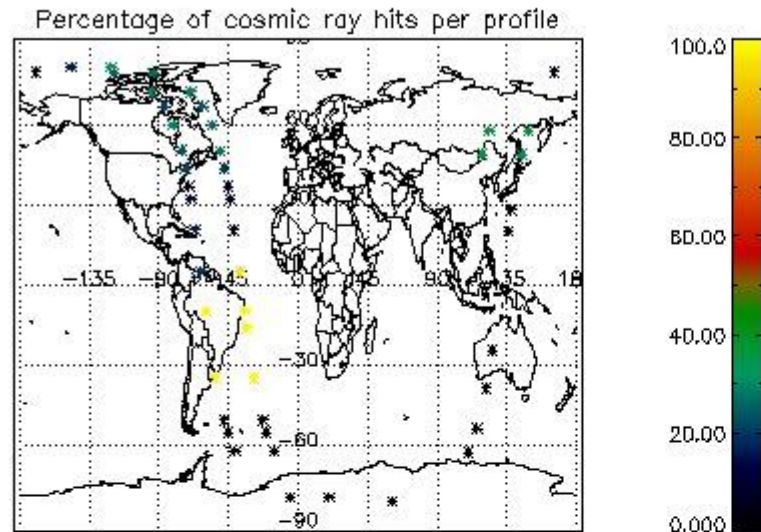

6. Statistics and plot of tangent altitude of the last measurement (DARK & BRIGHT products without errors)

6.1 Statistics on tangent altitude lost:

Statistics	DARK	BRIGHT	TWILIGHT
Mean:	16.376	16.074	NaN
St. deviation:	4.2774	6.1478	NaN
Maximum:	21.048	24.506	NaN
Minimum:	4.4928	4.4223	NaN
Number of data:	19.000	18.000	NaN

6.2 Plot for DARK limb products