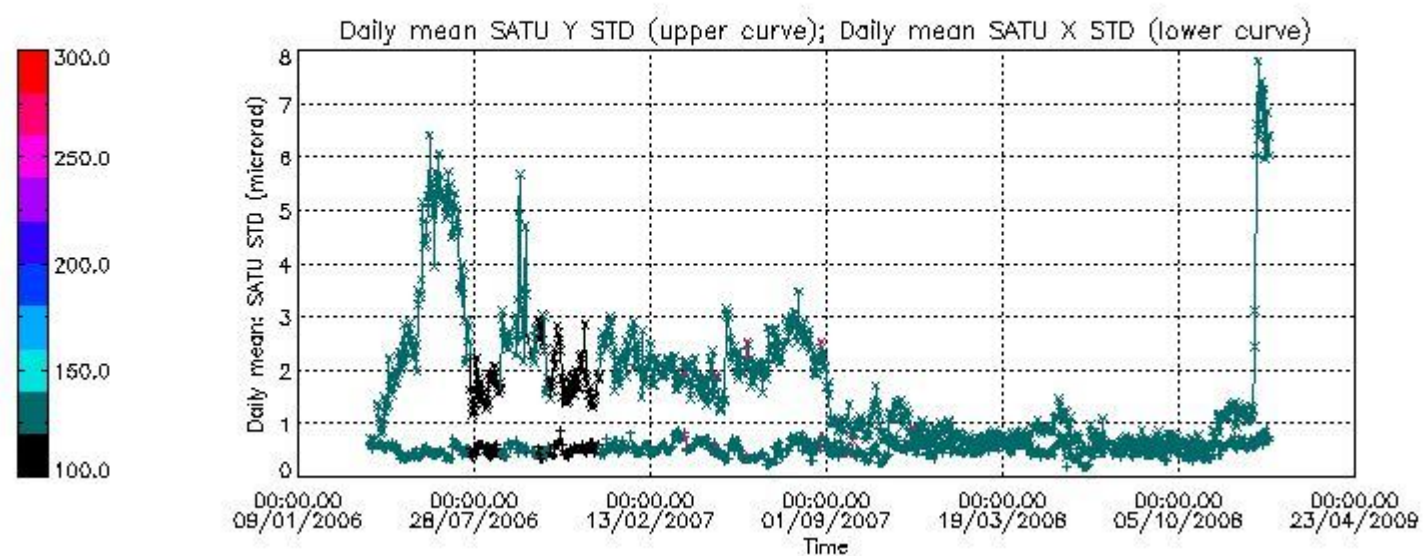

Number of data:	17350.	17350.	16150.	16150.

7.2.2 Trend of daily SATU NEA St. deviation since 1st April 2006 (dark limb)

The long term trend of the SATU 'X' and 'Y' standard deviations should be constant during the whole mission.

The colorbar represents the start tangent altitude (km) of the occultations.

Upper curve: STD of SATU Y axis

Lower curve: STD of SATU X axis

8. Auxiliary Data Files used for the production reported in section 2.4

The number reported in the third column indicates since which file (see list in section 2.4) the corresponding auxiliary file has been used. The fourth column is the date of those product files.

Type	Auxiliary Filename	Used since product	Used since product date
INST_PHYS_CHARACTERISTICS	GOM_INS_AXNIEC20050627_150713_20030716_120000_20100101_000000	1	16-JAN-2009 00:02:48
CALIBRATION_DATABASE	GOM_CAL_AXVIEC20090113_094413_20090111_000000_20100101_000000	1	16-JAN-2009 00:02:48
LEVEL-1B_PROC_CONFIG	GOM_PR1_AXNIEC20050627_151042_20020301_000000_20100101_000000	1	16-JAN-2009 00:02:48
STAR_CATALOGUE	GOM_CAT_AXVIEC20020121_161009_20020101_000000_20200101_000000	1	16-JAN-2009 00:02:48
STELLAR_SPECTRA_DATABANK	GOM_STS_AXNIEC20040308_103538_20020101_160000_20100101_000000	1	16-JAN-2009 00:02:48
ECMWF_FILE	AUX_ECF_AXNECM20090115_064110_20090115_210000_20090116_090000	1	16-JAN-2009 00:02:48
OPTIONAL_ECMWF_FILE	MISSING	1	16-JAN-2009 00:02:48
ORBIT_DATA_FILE	DOR_NAV_OPNPDE20090115_204630_000060572075_00343_35968_7170.N1	1	16-JAN-2009 00:02:48
ORBIT_DATA_FILE	DOR_NAV_OPNPDE20090115_223246_000057382075_00344_35969_7171.N1	5	16-JAN-2009 00:16:17
ORBIT_DATA_FILE	DOR_NAV_OPNPDE20090116_000824_000057382075_00345_35970_7172.N1	33	16-JAN-2009 01:52:26