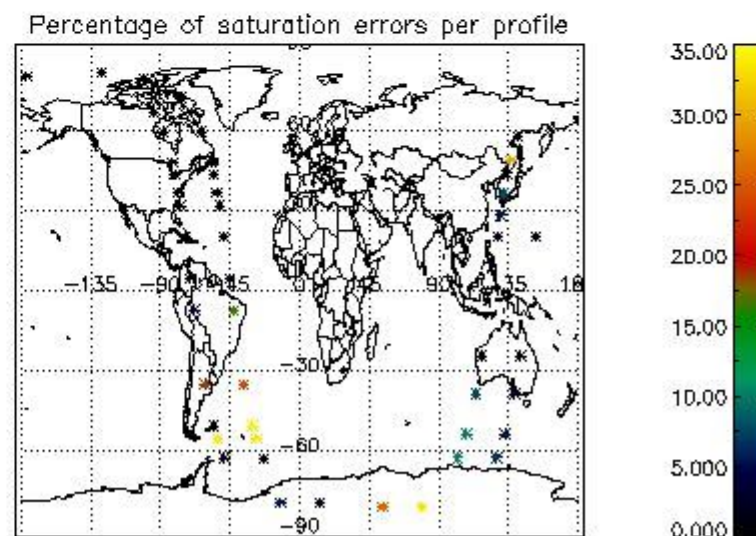

## 5. Demodulation flag and quality information monitoring

In this section it is presented the modulation information extracted from the pcd (product confidence data) at measurement level and information extracted from the Quality Summary dataset. Only products without errors (error flag in the MPH set to "0") are used.

5.2 Plot quality information per product (time dependant)

5.3 Plot quality information per product (world map)