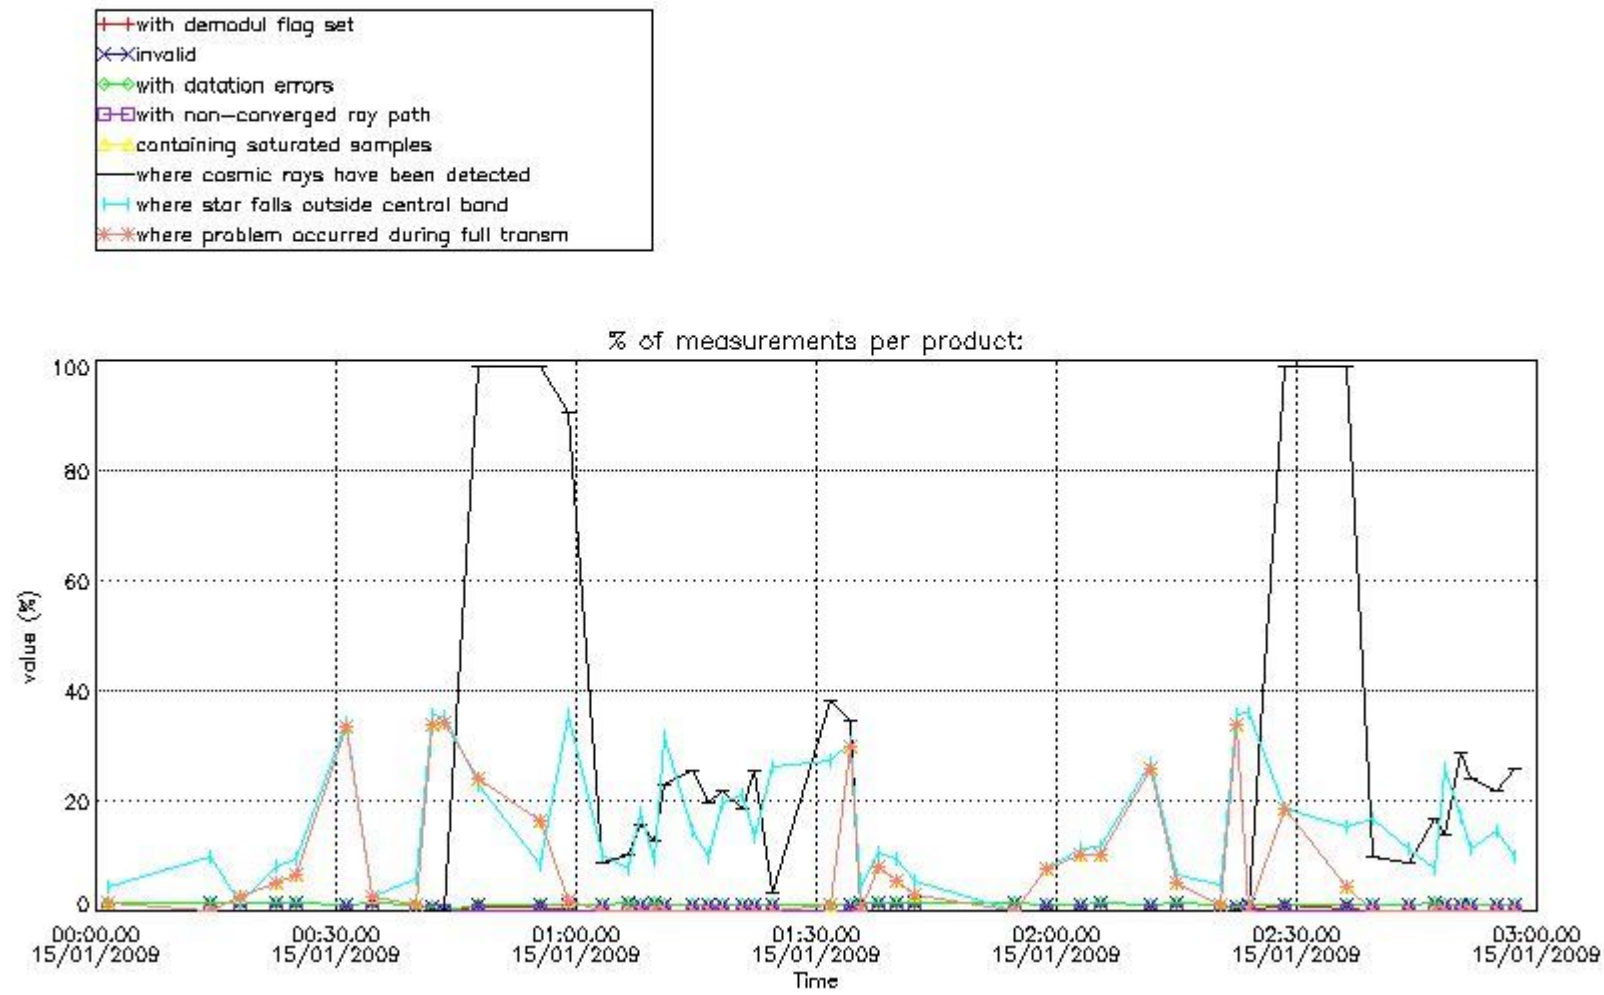

At least one measurement with demodulation flag set:	22.4490 %
Reference spectrum computed from DB:	0.00000 %
Reference spectrum with small number of measurements:	0.00000 %
SATU data not used:	0.00000 %

5.2 Plot quality information per product (time dependant)

5.3 Plot quality information per product (world map)