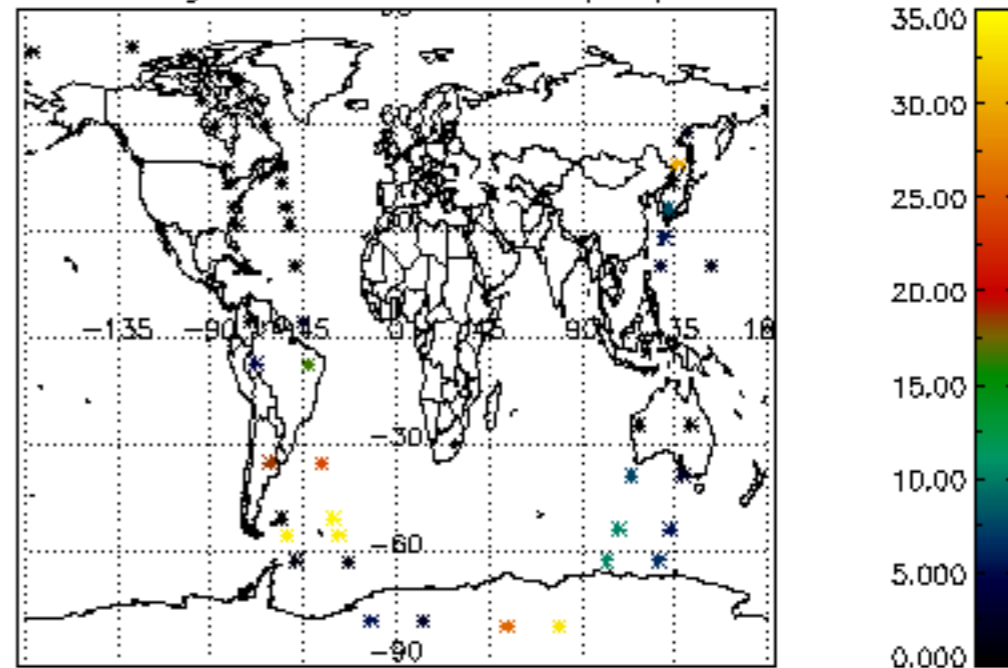

Percentage of cosmic ray hits per profile

Percentage of datation errors per profile

Percentage of star falling outside central band per profile

Percentage of saturation errors per profile

Tangent altitude at which the star is lost