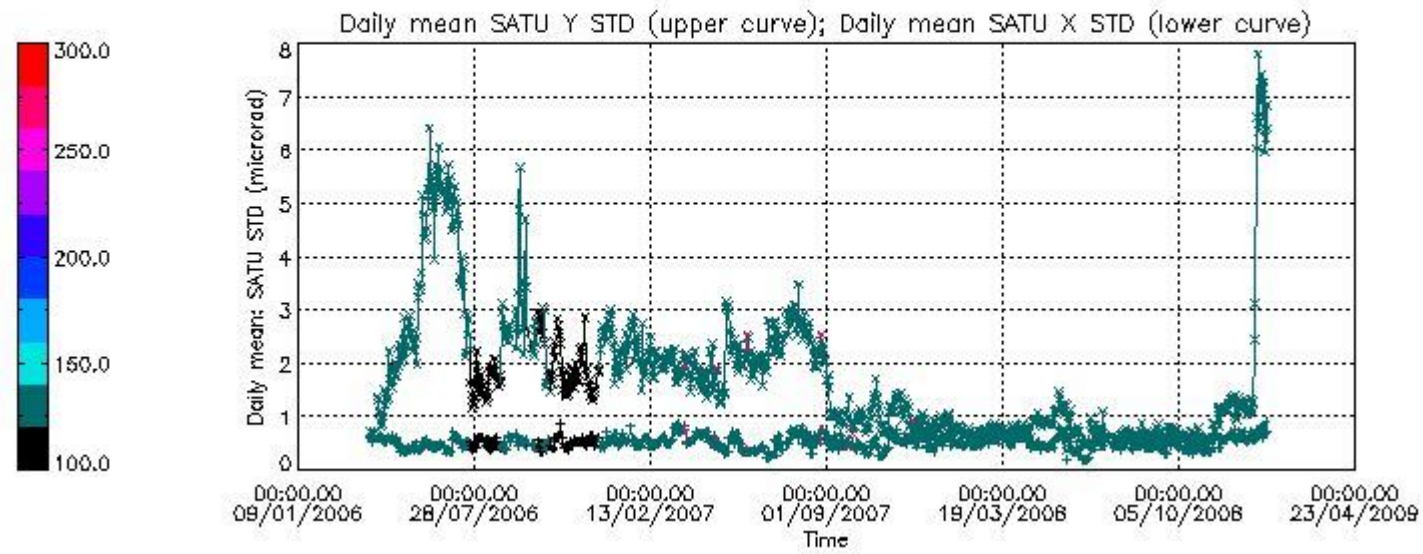

Number of data:	12850.	12850.	19900.	19900.

7.2.2 Trend of daily SATU NEA St. deviation since 1st April 2006 (dark limb)

The long term trend of the SATU 'X' and 'Y' standard deviations should be constant during the whole mission.

The colorbar represents the start tangent altitude (km) of the occultations.

Upper curve: STD of SATU Y axis

Lower curve: STD of SATU X axis

8. Auxiliary Data Files used for the production reported in section 2.4

The number reported in the third column indicates since which file (see list in section 2.4) the corresponding auxiliary file has been used. The fourth column is the date of those product files.

Type	Auxiliary Filename	Used since product	Used since product date
INST_PHYS_CHARACTERISTICS	GOM_INS_AXNIEC20050627_150713_20030716_120000_20100101_000000	1	14-JAN-2009 00:00:45
CALIBRATION_DATABASE	GOM_CAL_AXVIEC20090113_094413_20090111_000000_20100101_000000	1	14-JAN-2009 00:00:45
LEVEL-1B_PROC_CONFIG	GOM_PR1_AXNIEC20050627_151042_20020301_000000_20100101_000000	1	14-JAN-2009 00:00:45
STAR_CATALOGUE	GOM_CAT_AXVIEC20020121_161009_20020101_000000_20200101_000000	1	14-JAN-2009 00:00:45
STELLAR_SPECTRA_DATABANK	GOM_STS_AXNIEC20040308_103538_20020101_160000_20100101_000000	1	14-JAN-2009 00:00:45
ECMWF_FILE	AUX_ECF_AXNECM20090113_062111_20090113_210000_20090114_090000	1	14-JAN-2009 00:00:45
OPTIONAL_ECMWF_FILE	MISSING	1	14-JAN-2009 00:00:45
ORBIT_DATA_FILE	DOR_NAV_OPNPDE20090113_215031_000057382075_00315_35940_7156.N1	1	14-JAN-2009 00:00:45
ORBIT_DATA_FILE	DOR_NAV_OPNPDE20090113_233128_000060572075_00316_35941_7157.N1	24	14-JAN-2009 01:17:06
ORBIT_DATA_FILE	DOR_NAV_OPNPDE20090114_011225_000044632075_00317_35942_7158.N1	48	14-JAN-2009 02:34:39