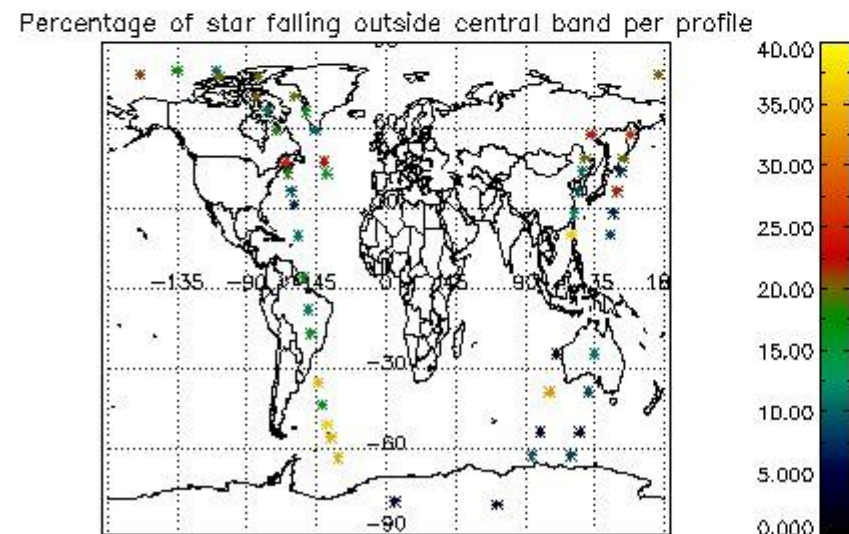

6. Statistics and plot of tangent altitude of the last measurement (DARK & BRIGHT products without errors)

6.1 Statistics on tangent altitude lost:

Statistics	DARK	BRIGHT	TWILIGHT
Mean:	15.593	15.732	NaN
St. deviation:	3.3066	7.0757	NaN
Maximum:	21.483	26.069	NaN
Minimum:	9.1009	4.0150	NaN
Number of data:	14.000	23.000	NaN

6.2 Plot for DARK limb products