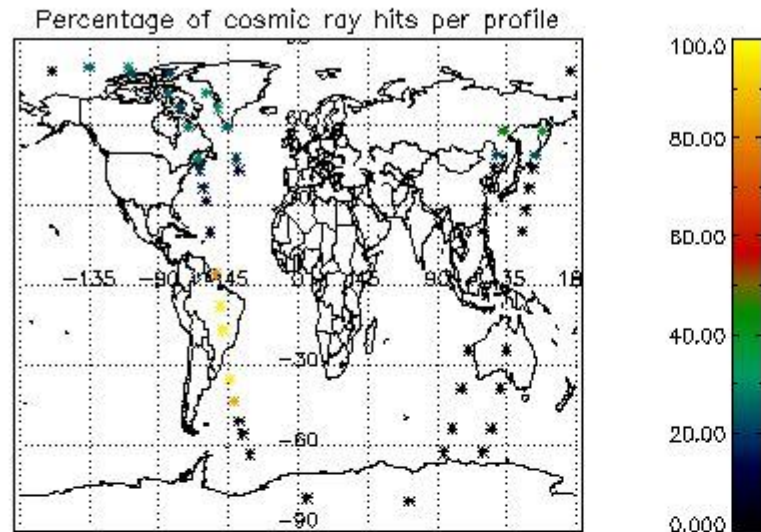

6. Statistics and plot of tangent altitude of the last measurement (DARK & BRIGHT products without errors)

6.1 Statistics on tangent altitude lost:

Statistics	DARK	BRIGHT	TWILIGHT
Mean:	15.593	15.732	NaN
St. deviation:	3.3066	7.0757	NaN
Maximum:	21.483	26.069	NaN
Minimum:	9.1009	4.0150	NaN
Number of data:	14.000	23.000	NaN

6.2 Plot for DARK limb products