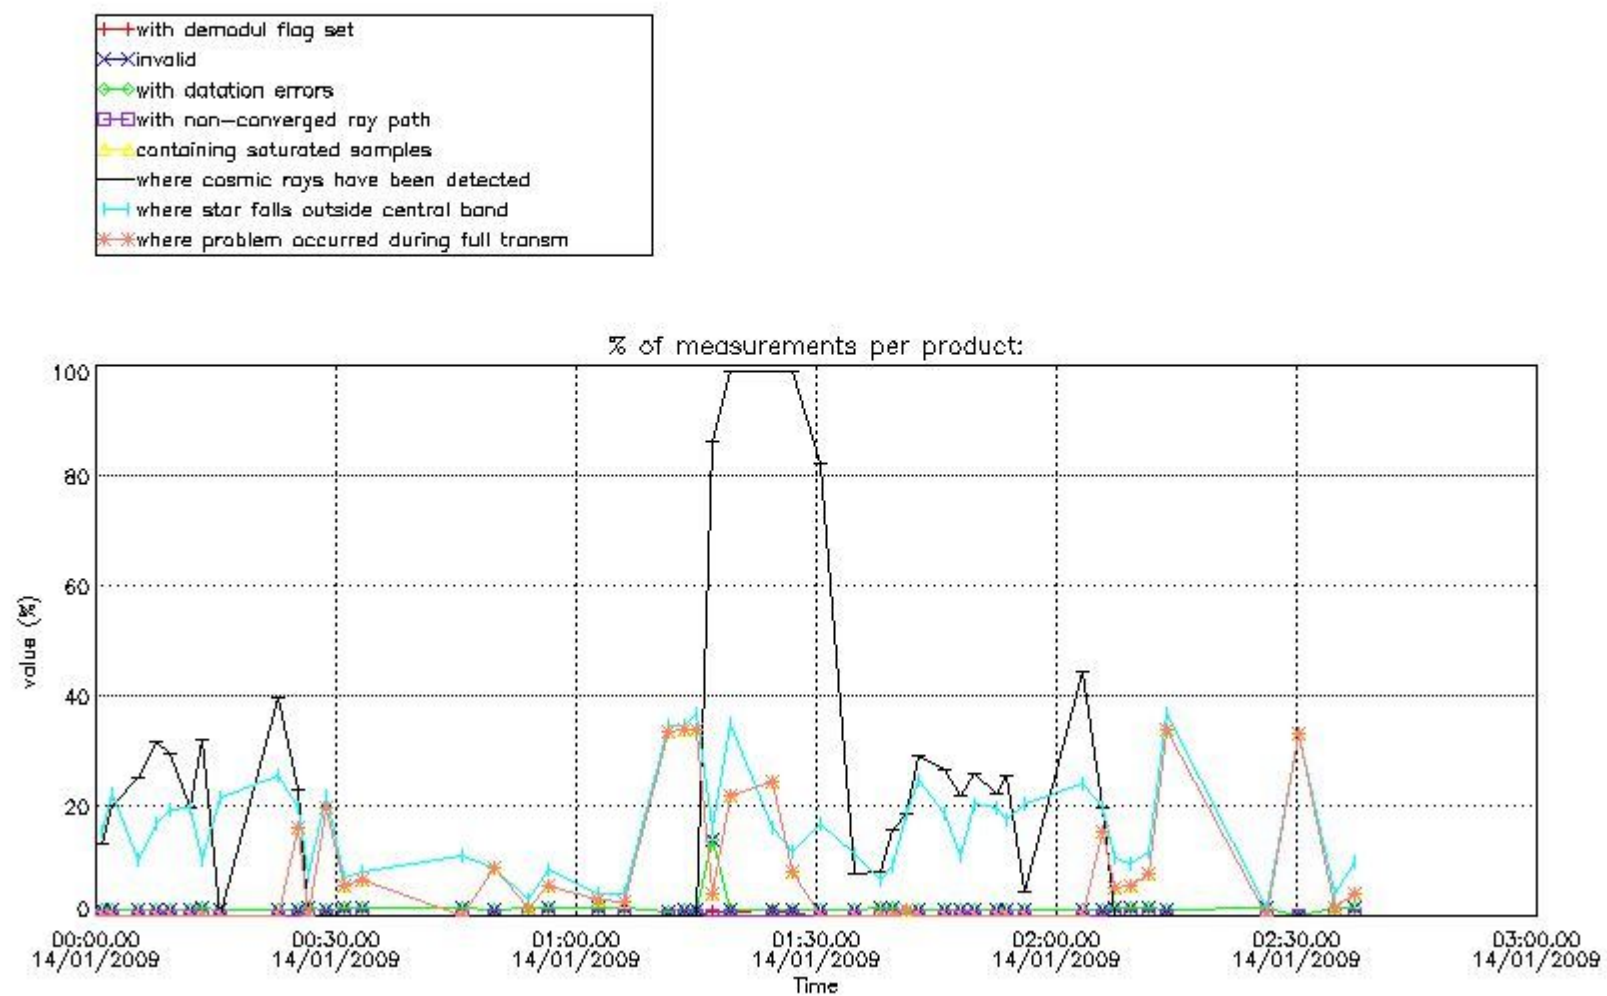

At least one measurement with demodulation flag set:	26.5306 %
Reference spectrum computed from DB:	0.00000 %
Reference spectrum with small number of measurements:	0.00000 %
SATU data not used:	0.00000 %

5.2 Plot quality information per product (time dependant)

5.3 Plot quality information per product (world map)