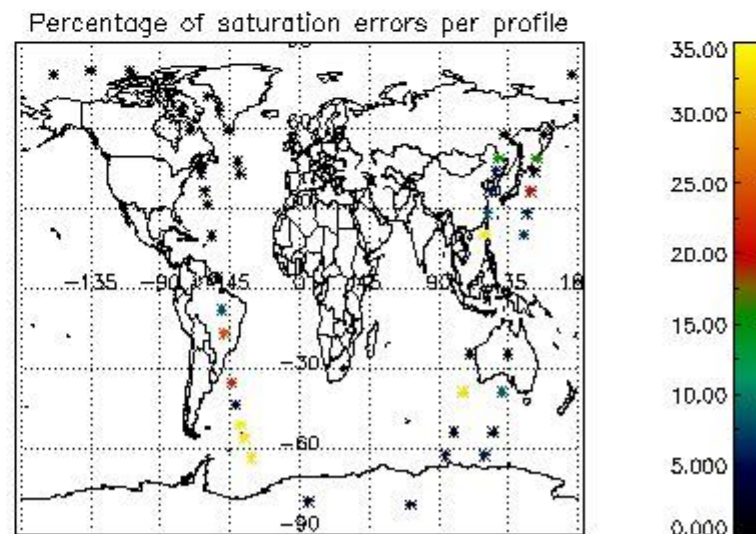

6. Statistics and plot of tangent altitude of the last measurement (DARK & BRIGHT products without errors)

6.1 Statistics on tangent altitude lost:

Statistics	DARK	BRIGHT	TWILIGHT
Mean:	15.593	15.732	NaN
St. deviation:	3.3066	7.0757	NaN
Maximum:	21.483	26.069	NaN
Minimum:	9.1009	4.0150	NaN
Number of data:	14.000	23.000	NaN

6.2 Plot for DARK limb products