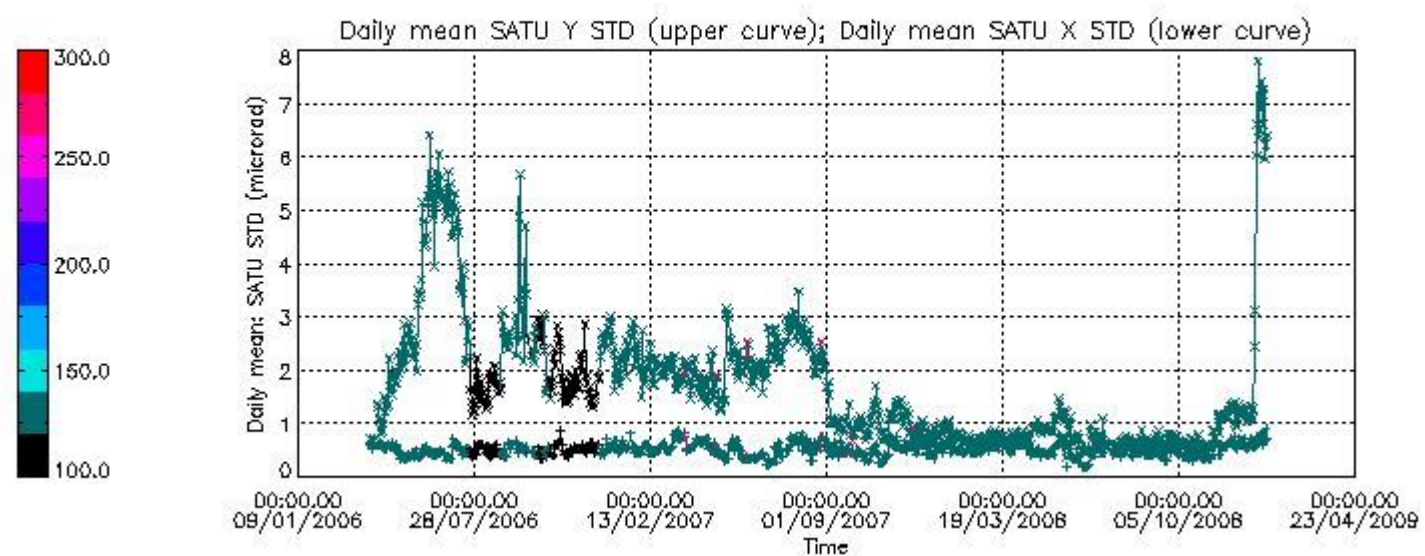

Number of data:	17600.	17600.	14250.	14250.

7.2.2 Trend of daily SATU NEA St. deviation since 1st April 2006 (dark limb)

The long term trend of the SATU 'X' and 'Y' standard deviations should be constant during the whole mission.

The colorbar represents the start tangent altitude (km) of the occultations.

Upper curve: STD of SATU Y axis

Lower curve: STD of SATU X axis

8. Auxiliary Data Files used for the production reported in section 2.4

The number reported in the third column indicates since which file (see list in section 2.4) the corresponding auxiliary file has been used. The fourth column is the date of those product files.

Type	Auxiliary Filename	Used since product	Used since product date
INST_PHYS_CHARACTERISTICS	GOM_INS_AXNIEC20050627_150713_20030716_120000_20100101_000000	1	13-JAN-2009 00:02:16
CALIBRATION_DATABASE	GOM_CAL_AXVIEC20081229_162214_20081227_000000_20100101_000000	1	13-JAN-2009 00:02:16
LEVEL-1B_PROC_CONFIG	GOM_PR1_AXNIEC20050627_151042_20020301_000000_20100101_000000	1	13-JAN-2009 00:02:16
STAR_CATALOGUE	GOM_CAT_AXVIEC20020121_161009_20020101_000000_20200101_000000	1	13-JAN-2009 00:02:16
STELLAR_SPECTRA_DATABANK	GOM_STS_AXNIEC20040308_103538_20020101_160000_20100101_000000	1	13-JAN-2009 00:02:16
ECMWF_FILE	AUX_ECF_AXNECM20090112_064111_20090112_210000_20090113_090000	1	13-JAN-2009 00:02:16
OPTIONAL_ECMWF_FILE	MISSING	1	13-JAN-2009 00:02:16
ORBIT_DATA_FILE	DOR_NAV_OPNPDE20090112_204134_000057382075_00300_35925_7149.N1	1	13-JAN-2009 00:02:16
ORBIT_DATA_FILE	DOR_NAV_OPNPDE20090112_222231_000060572075_00301_35926_7150.N1	5	13-JAN-2009 00:10:17
ORBIT_DATA_FILE	DOR_NAV_OPNPDE20090113_000847_000054192075_00302_35927_7151.N1	32	13-JAN-2009 01:45:02