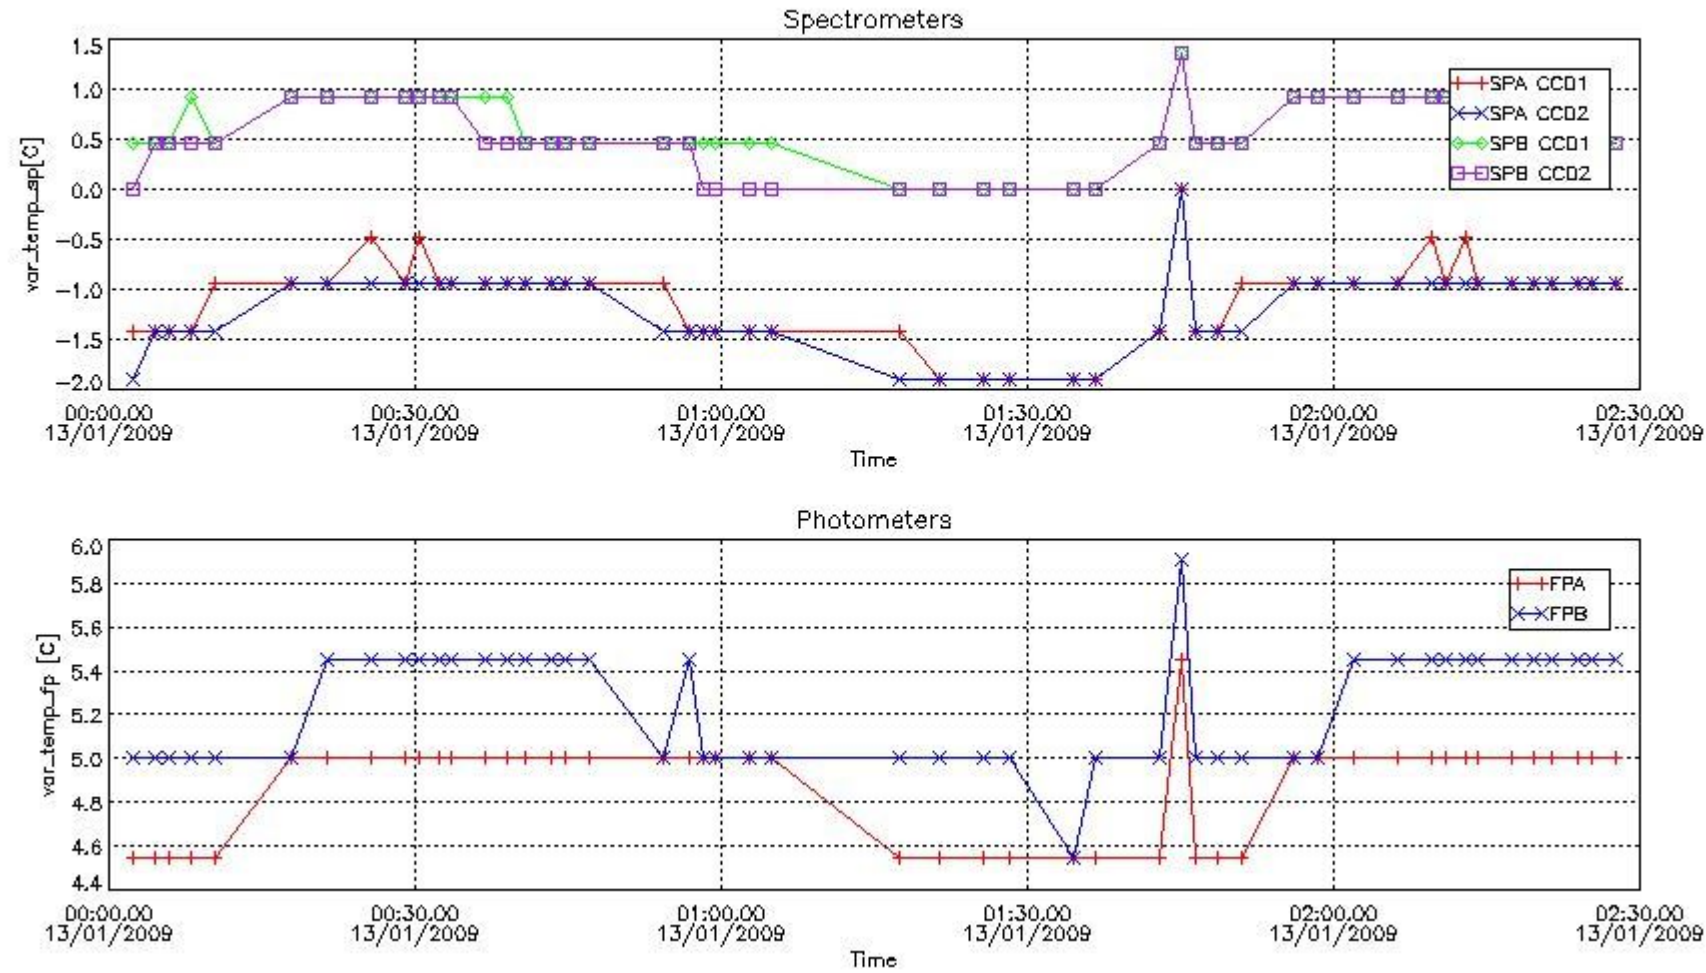

4. Overview of dark signal processing per product

The Dark Charge (DC) is a temperature-dependant signal added to the useful measurements and it is therefore subtracted from them during the processing. There are two phenomena that produce a continuous increase of the DC: the "hot pixels" (a pixel is "hot" when its DC exceeds by a significant amount its value measured on ground at the same temperature) and the "Random Telegraphic Signal" (abrupt change positive or negative of the CCD pixel signal, random in time, affecting only the DC part of the signal and not the photon generated signal).

In this section a list of products that did not use the Dark Sky Area (DSA) observation for the DC computation is given. It is also provided the mean DC plot per product for dark limb products with no error flag set.

4.1 These products did not use the DSA observation for DC computation:

Product name	DC information
GOM_TRA_1PNPDE20090113_000216_000000602075_00302_35927_4568.N1	DC map used
GOM_TRA_1PNPDE20090113_000426_000000392075_00302_35927_4569.N1	DC map used
GOM_TRA_1PNPDE20090113_000550_000000452075_00302_35927_4570.N1	DC map used
GOM_TRA_1PNPDE20090113_000756_000000492075_00302_35927_4571.N1	DC map used
GOM_TRA_1PNPDE20090113_001017_000000482075_00302_35927_4687.N1	DC map used
GOM_TRA_1PNPDE20090113_001753_000000402075_00302_35927_4688.N1	DC map used
GOM_TRA_1PNPDE20090113_002121_000000532075_00303_35928_4689.N1	DC map used
GOM_TRA_1PNPDE20090113_002540_000000412075_00303_35928_4690.N1	DC map used
GOM_TRA_1PNPDE20090113_002857_000000402075_00303_35928_4691.N1	DC map used
GOM_TRA_1PNPDE20090113_003024_000000442075_00303_35928_4692.N1	DC map used
GOM_TRA_1PNPDE20090113_003216_000000442075_00303_35928_4693.N1	DC map used
GOM_TRA_1PNPDE20090113_003334_000000492075_00303_35928_4694.N1	DC map used
GOM_TRA_1PNPDE20090113_003653_000000412075_00303_35928_4695.N1	DC map used
GOM_TRA_1PNPDE20090113_003902_000000442075_00303_35928_4696.N1	DC map used