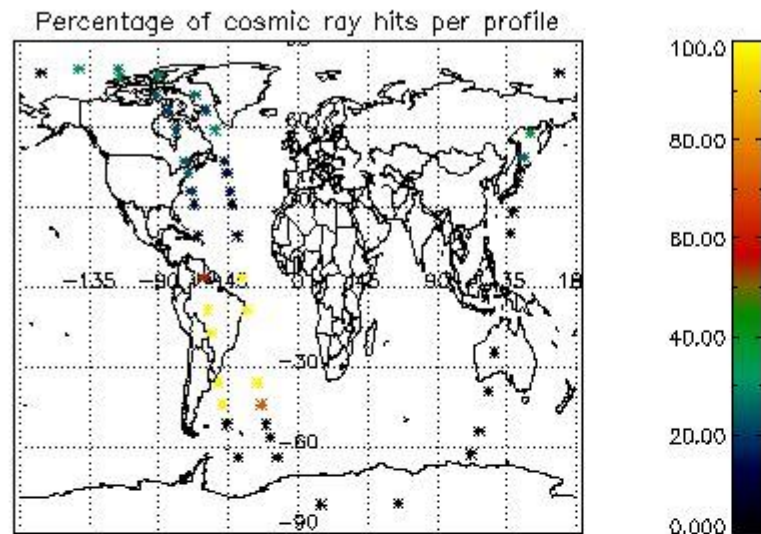

6. Statistics and plot of tangent altitude of the last measurement (DARK & BRIGHT products without errors)

6.1 Statistics on tangent altitude lost:

Statistics	DARK	BRIGHT	TWILIGHT
Mean:	14.170	15.152	NaN
St. deviation:	4.8102	7.0534	NaN
Maximum:	21.481	27.006	NaN
Minimum:	3.8083	4.1506	NaN
Number of data:	19.000	16.000	NaN

6.2 Plot for DARK limb products