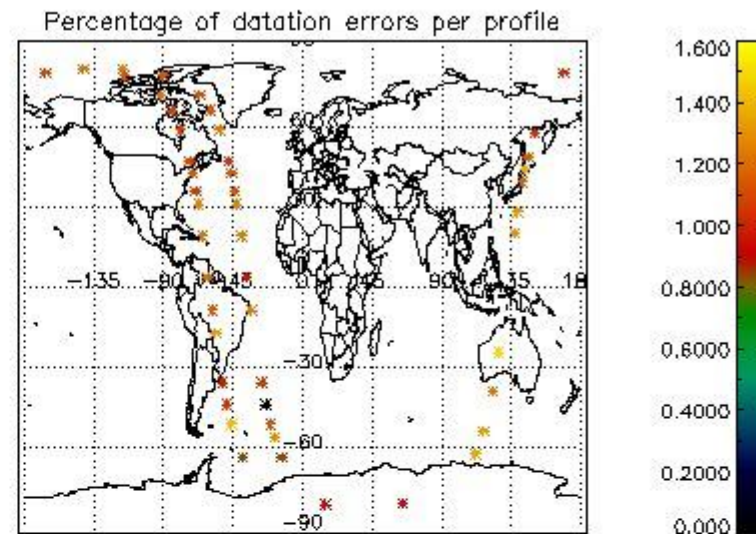

6. Statistics and plot of tangent altitude of the last measurement (DARK & BRIGHT products without errors)

6.1 Statistics on tangent altitude lost:

Statistics	DARK	BRIGHT	TWILIGHT
Mean:	14.170	15.152	NaN
St. deviation:	4.8102	7.0534	NaN
Maximum:	21.481	27.006	NaN
Minimum:	3.8083	4.1506	NaN
Number of data:	19.000	16.000	NaN

6.2 Plot for DARK limb products