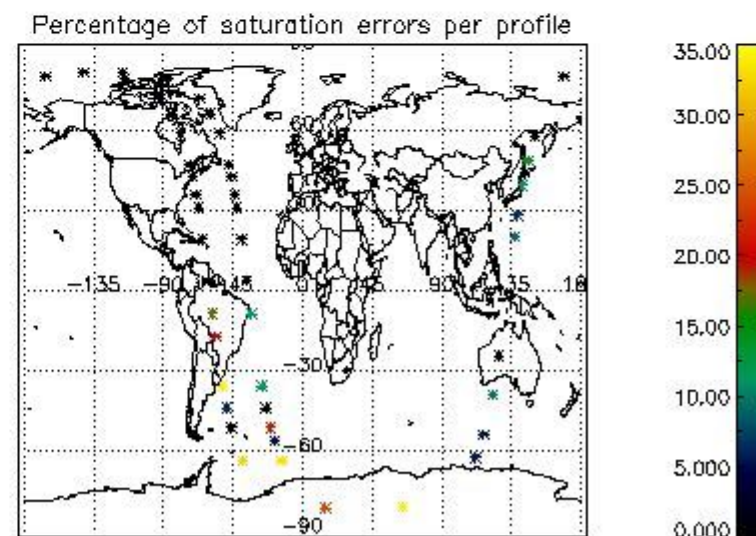

6. Statistics and plot of tangent altitude of the last measurement (DARK & BRIGHT products without errors)

6.1 Statistics on tangent altitude lost:

Statistics	DARK	BRIGHT	TWILIGHT
Mean:	14.170	15.152	NaN
St. deviation:	4.8102	7.0534	NaN
Maximum:	21.481	27.006	NaN
Minimum:	3.8083	4.1506	NaN
Number of data:	19.000	16.000	NaN

6.2 Plot for DARK limb products