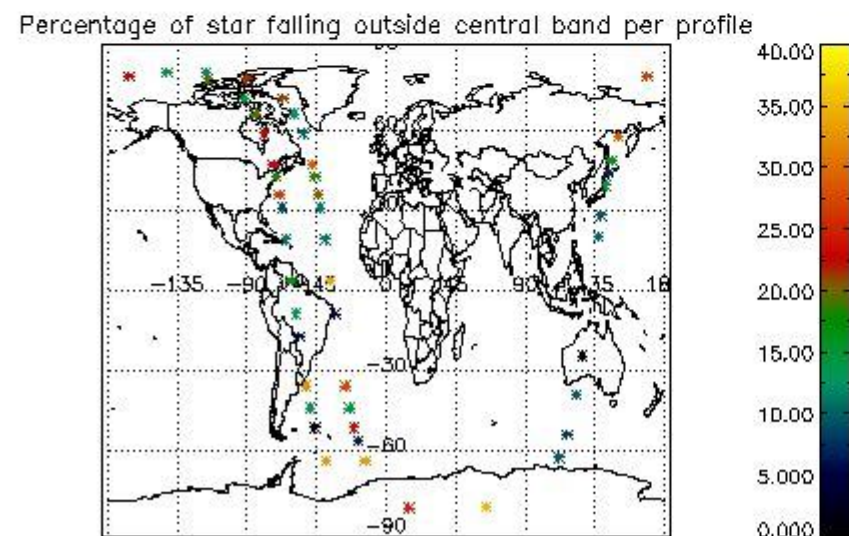

6. Statistics and plot of tangent altitude of the last measurement (DARK & BRIGHT products without errors)

6.1 Statistics on tangent altitude lost:

Statistics	DARK	BRIGHT	TWILIGHT
Mean:	14.170	15.152	NaN
St. deviation:	4.8102	7.0534	NaN
Maximum:	21.481	27.006	NaN
Minimum:	3.8083	4.1506	NaN
Number of data:	19.000	16.000	NaN

6.2 Plot for DARK limb products