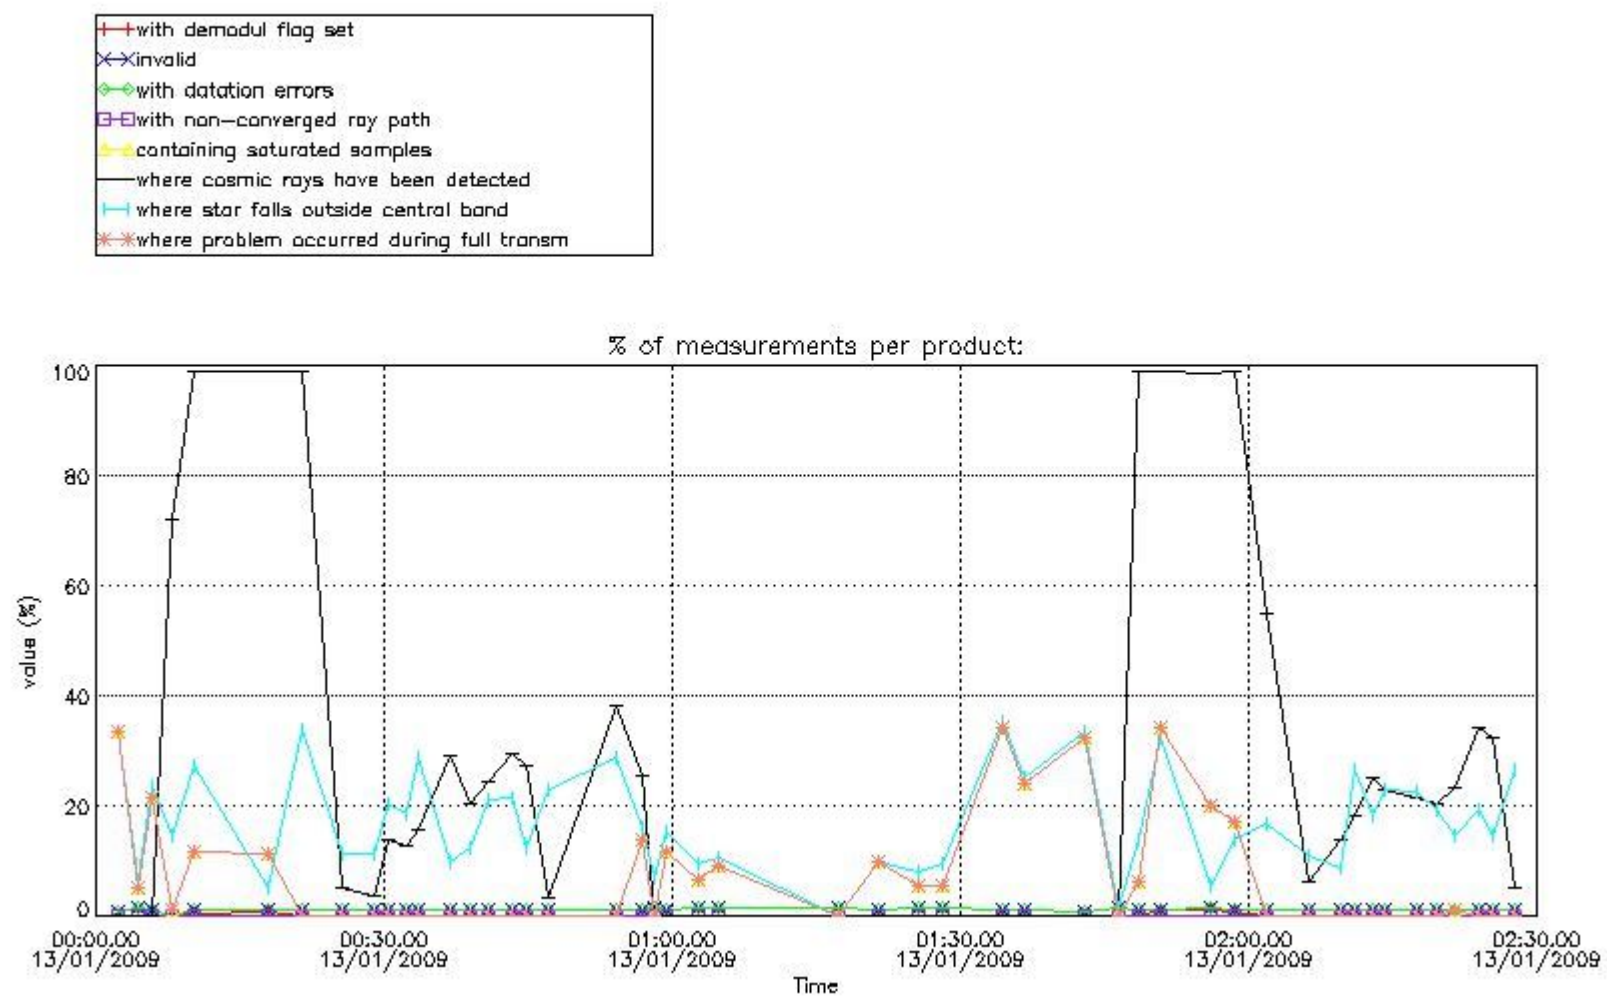

At least one measurement with demodulation flag set:	35.4167 %
Reference spectrum computed from DB:	0.00000 %
Reference spectrum with small number of measurements:	0.00000 %
SATU data not used:	0.00000 %

5.2 Plot quality information per product (time dependant)

5.3 Plot quality information per product (world map)