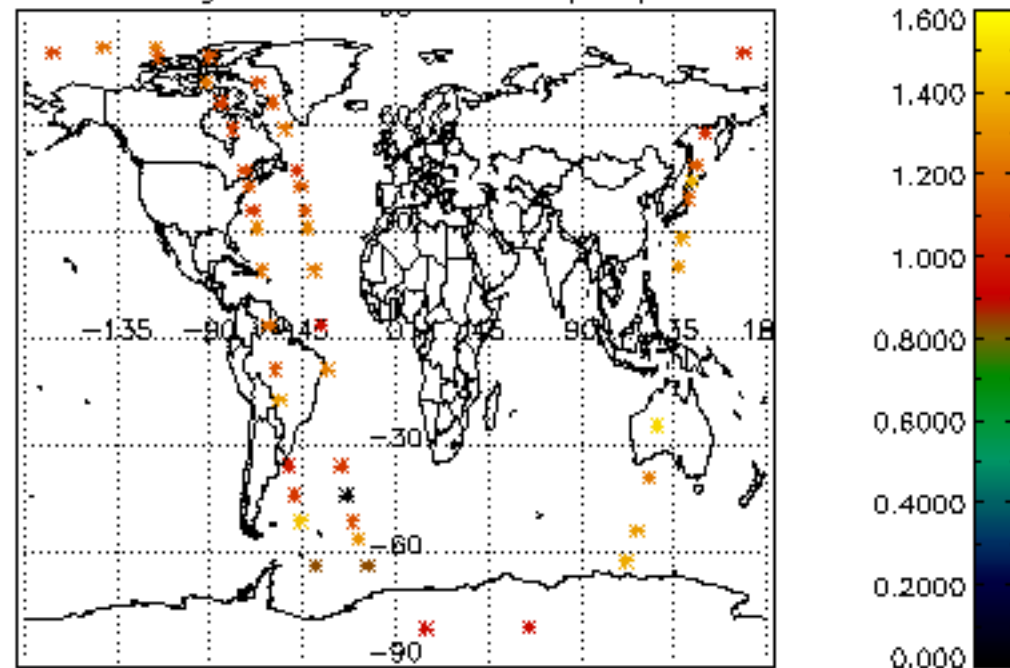

Percentage of datation errors per profile