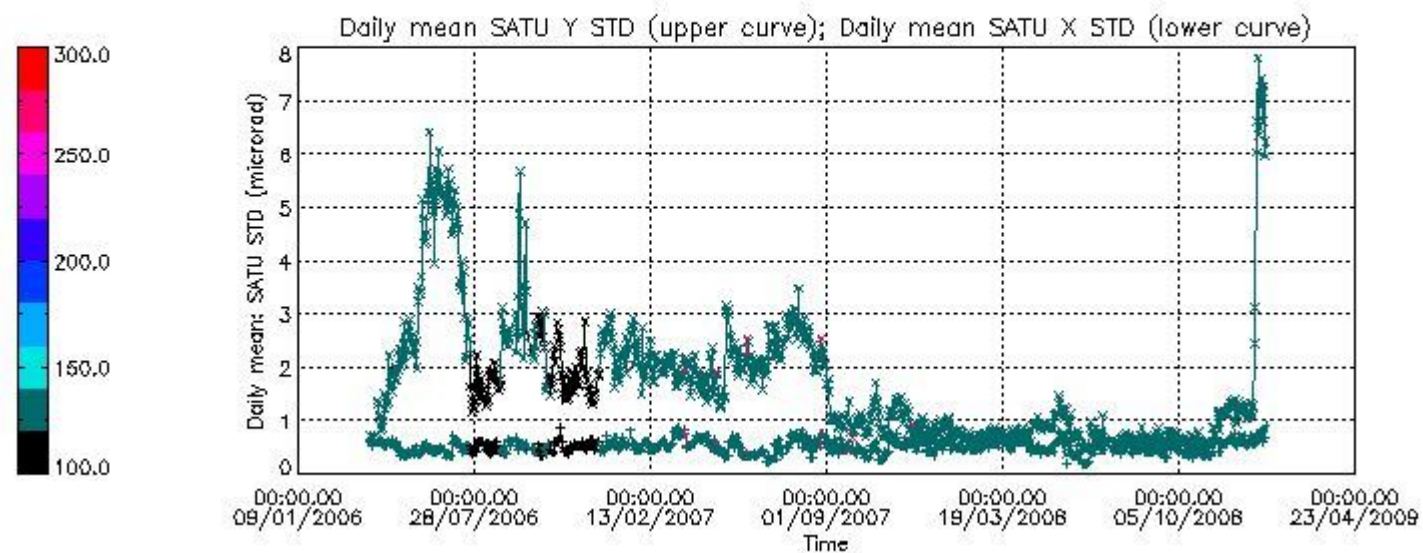

Number of data:	13100.	13100.	19500.	19500.

7.2.2 Trend of daily SATU NEA St. deviation since 1st April 2006 (dark limb)

The long term trend of the SATU 'X' and 'Y' standard deviations should be constant during the whole mission.

The colorbar represents the start tangent altitude (km) of the occultations.

Upper curve: STD of SATU Y axis

Lower curve: STD of SATU X axis

8. Auxiliary Data Files used for the production reported in section 2.4

The number reported in the third column indicates since which file (see list in section 2.4) the corresponding auxiliary file has been used. The fourth column is the date of those product files.

Type	Auxiliary Filename	Used since product	Used since product date
INST_PHYS_CHARACTERISTICS	GOM_INS_AXNIEC20050627_150713_20030716_120000_20100101_000000	1	12-JAN-2009 00:08:23
CALIBRATION_DATABASE	GOM_CAL_AXVIEC20081229_162214_20081227_000000_20100101_000000	1	12-JAN-2009 00:08:23
LEVEL-1B_PROC_CONFIG	GOM_PR1_AXNIEC20050627_151042_20020301_000000_20100101_000000	1	12-JAN-2009 00:08:23
STAR_CATALOGUE	GOM_CAT_AXVIEC20020121_161009_20020101_000000_20200101_000000	1	12-JAN-2009 00:08:23
STELLAR_SPECTRA_DATABANK	GOM_STS_AXNIEC20040308_103538_20020101_160000_20100101_000000	1	12-JAN-2009 00:08:23
ECMWF_FILE	AUX_ECF_AXNECM20090111_062111_20090111_210000_20090112_090000	1	12-JAN-2009 00:08:23
OPTIONAL_ECMWF_FILE	MISSING	1	12-JAN-2009 00:08:23
ORBIT_DATA_FILE	DOR_NAV_OPNPDE20090111_211334_000060572075_00286_35911_7142.N1	1	12-JAN-2009 00:08:23
ORBIT_DATA_FILE	DOR_NAV_OPNPDE20090111_225431_000057382075_00287_35912_7143.N1	10	12-JAN-2009 00:39:24
ORBIT_DATA_FILE	DOR_NAV_OPNPDE20090112_003528_000057382075_00288_35913_7144.N1	42	12-JAN-2009 02:16:34