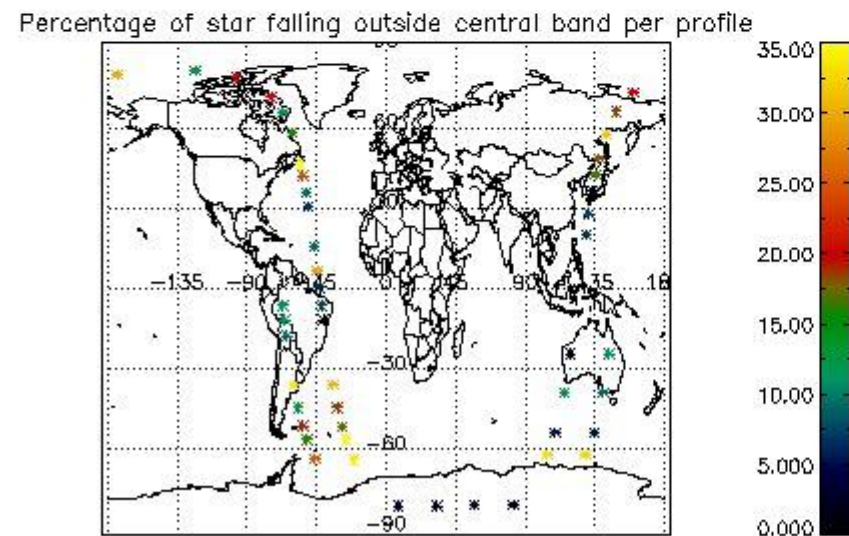

6. Statistics and plot of tangent altitude of the last measurement (DARK & BRIGHT products without errors)

6.1 Statistics on tangent altitude lost:

Statistics	DARK	BRIGHT	TWILIGHT
Mean:	16.687	16.058	NaN
St. deviation:	6.0877	7.0501	NaN
Maximum:	25.775	24.441	NaN
Minimum:	4.1847	3.6386	NaN
Number of data:	14.000	22.000	NaN

6.2 Plot for DARK limb products