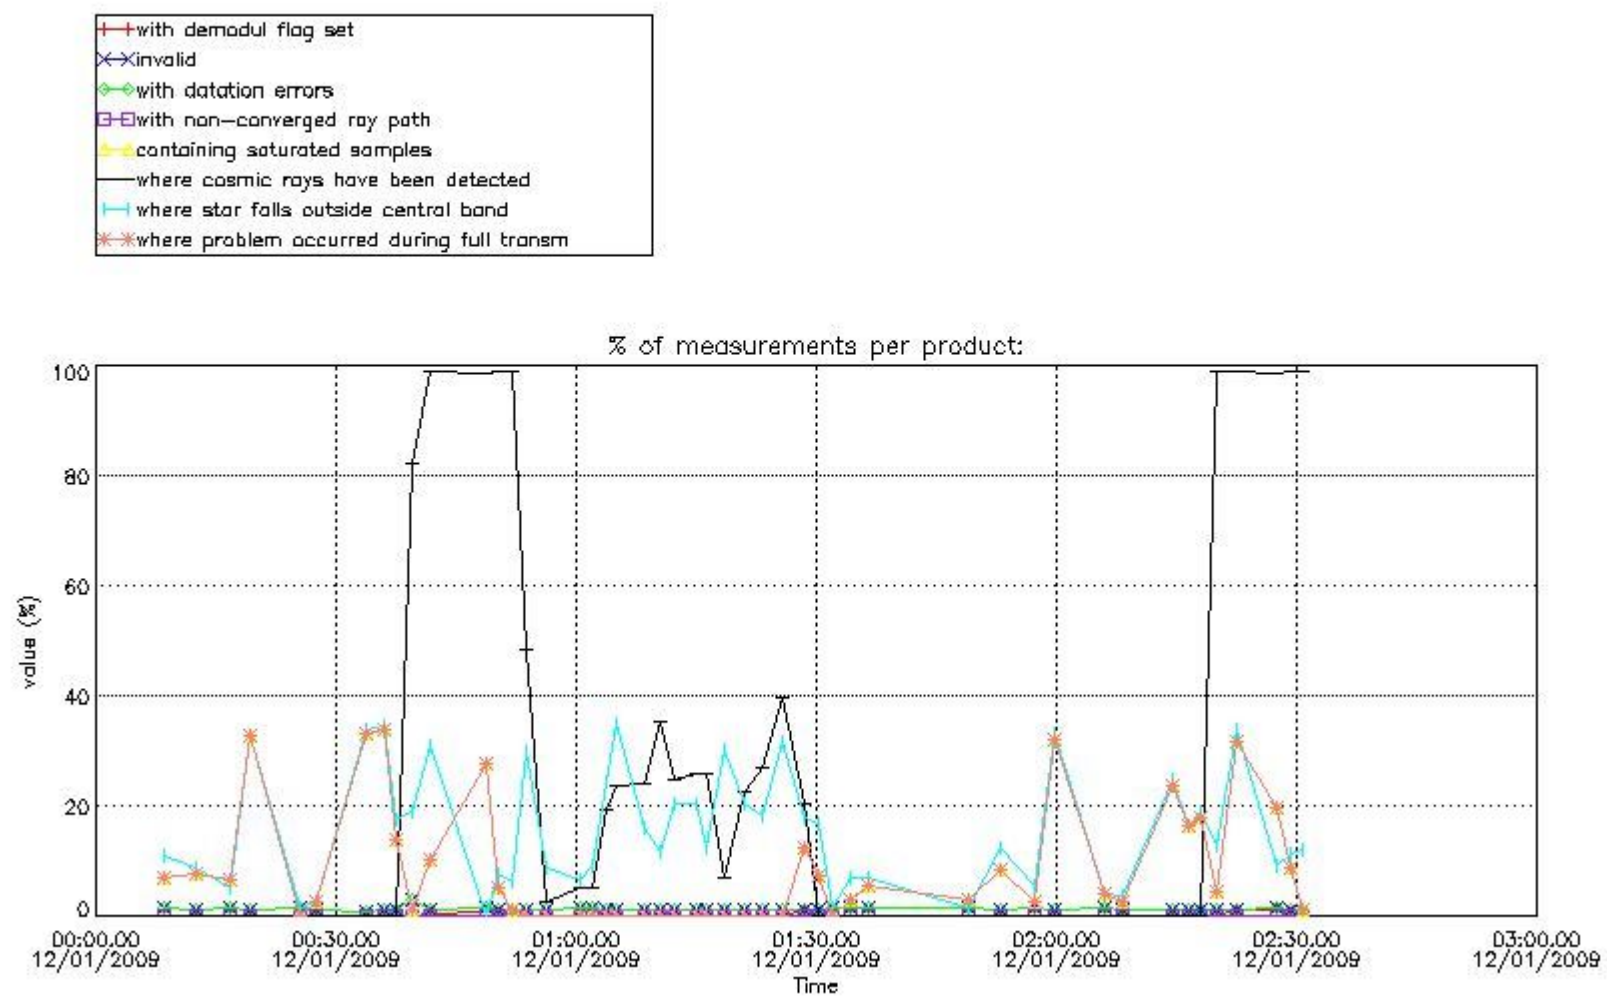

At least one measurement with demodulation flag set:	33.3333 %
Reference spectrum computed from DB:	0.00000 %
Reference spectrum with small number of measurements:	0.00000 %
SATU data not used:	0.00000 %

5.2 Plot quality information per product (time dependant)

5.3 Plot quality information per product (world map)