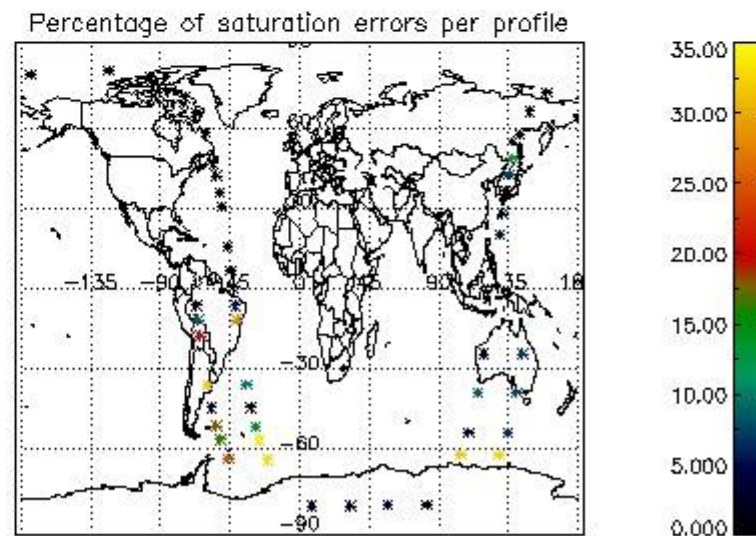

6. Statistics and plot of tangent altitude of the last measurement (DARK & BRIGHT products without errors)

6.1 Statistics on tangent altitude lost:

Statistics	DARK	BRIGHT	TWILIGHT
Mean:	16.687	16.058	NaN
St. deviation:	6.0877	7.0501	NaN
Maximum:	25.775	24.441	NaN
Minimum:	4.1847	3.6386	NaN
Number of data:	14.000	22.000	NaN

6.2 Plot for DARK limb products