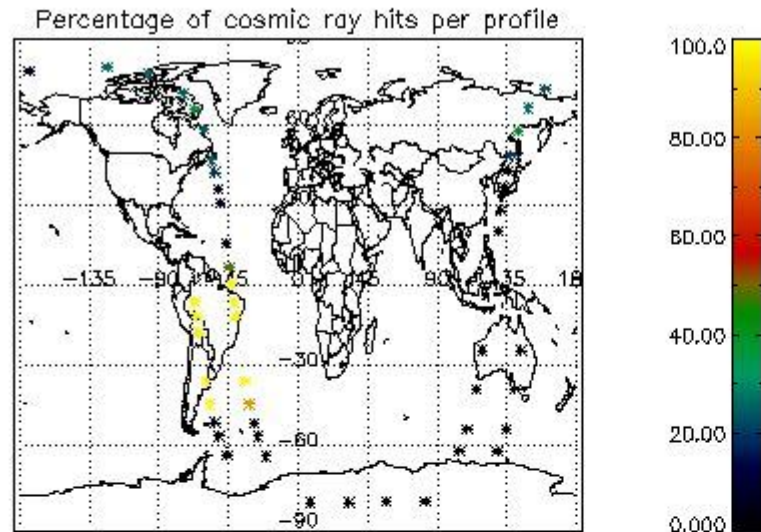

6. Statistics and plot of tangent altitude of the last measurement (DARK & BRIGHT products without errors)

6.1 Statistics on tangent altitude lost:

Statistics	DARK	BRIGHT	TWILIGHT
Mean:	16.687	16.058	NaN
St. deviation:	6.0877	7.0501	NaN
Maximum:	25.775	24.441	NaN
Minimum:	4.1847	3.6386	NaN
Number of data:	14.000	22.000	NaN

6.2 Plot for DARK limb products