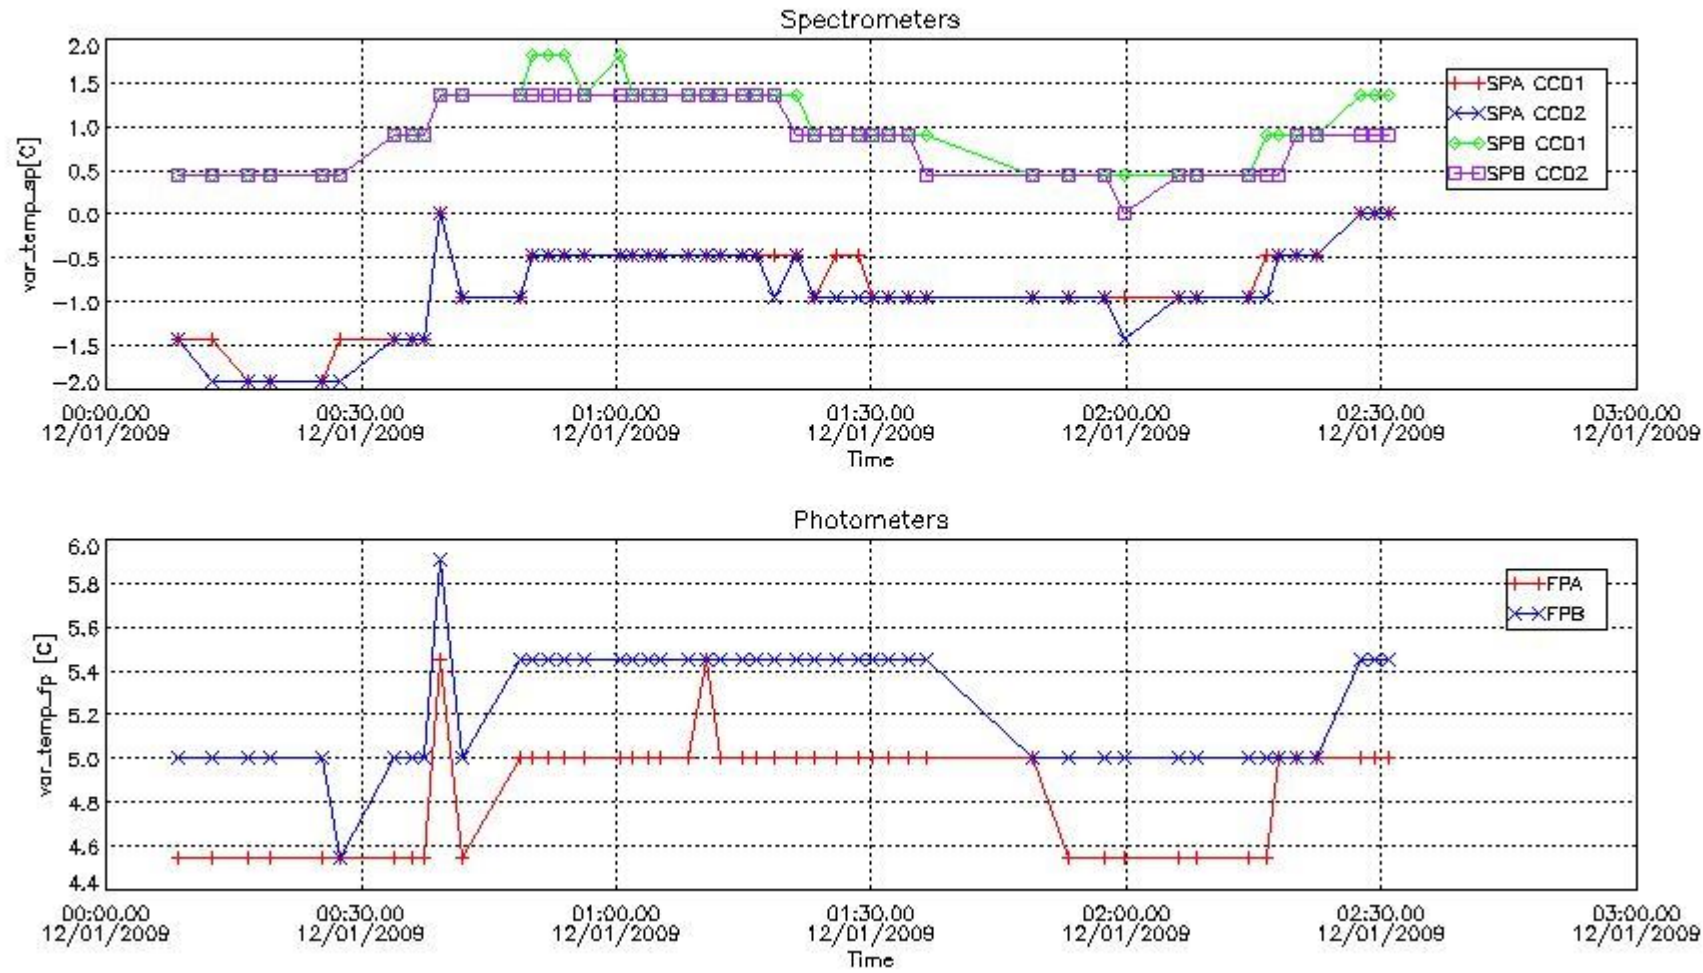

4. Overview of dark signal processing per product

The Dark Charge (DC) is a temperature-dependant signal added to the useful measurements and it is therefore subtracted from them during the processing. There are two phenomena that produce a continuous increase of the DC: the "hot pixels" (a pixel is "hot" when its DC exceeds by a significant amount its value measured on ground at the same temperature) and the "Random Telegraphic Signal" (abrupt change positive or negative of the CCD pixel signal, random in time, affecting only the DC part of the signal and not the photon generated signal).

In this section a list of products that did not use the Dark Sky Area (DSA) observation for the DC computation is given. It is also provided the mean DC plot per product for dark limb products with no error flag set.

4.1 All products used the DSA observation for the DC computation

4.2 Plot of mean dark charges per product: only products in DARK limb conditions without errors are used