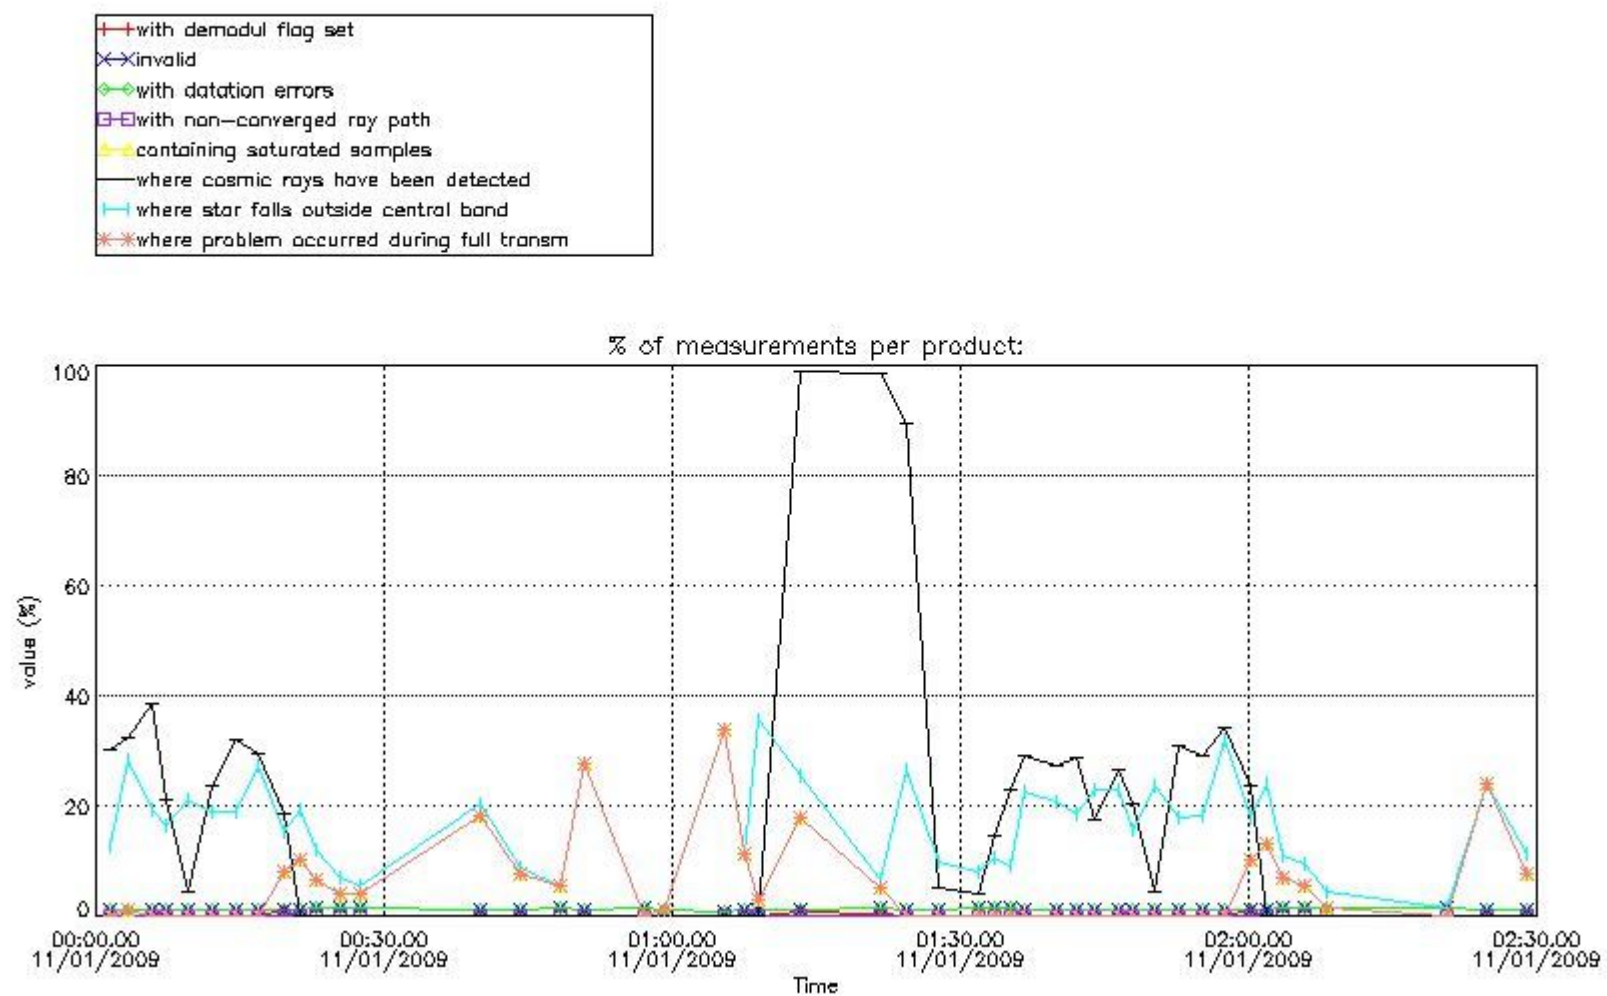

At least one measurement with demodulation flag set:	29.7872 %
Reference spectrum computed from DB:	0.00000 %
Reference spectrum with small number of measurements:	0.00000 %
SATU data not used:	0.00000 %

5.2 Plot quality information per product (time dependant)

5.3 Plot quality information per product (world map)