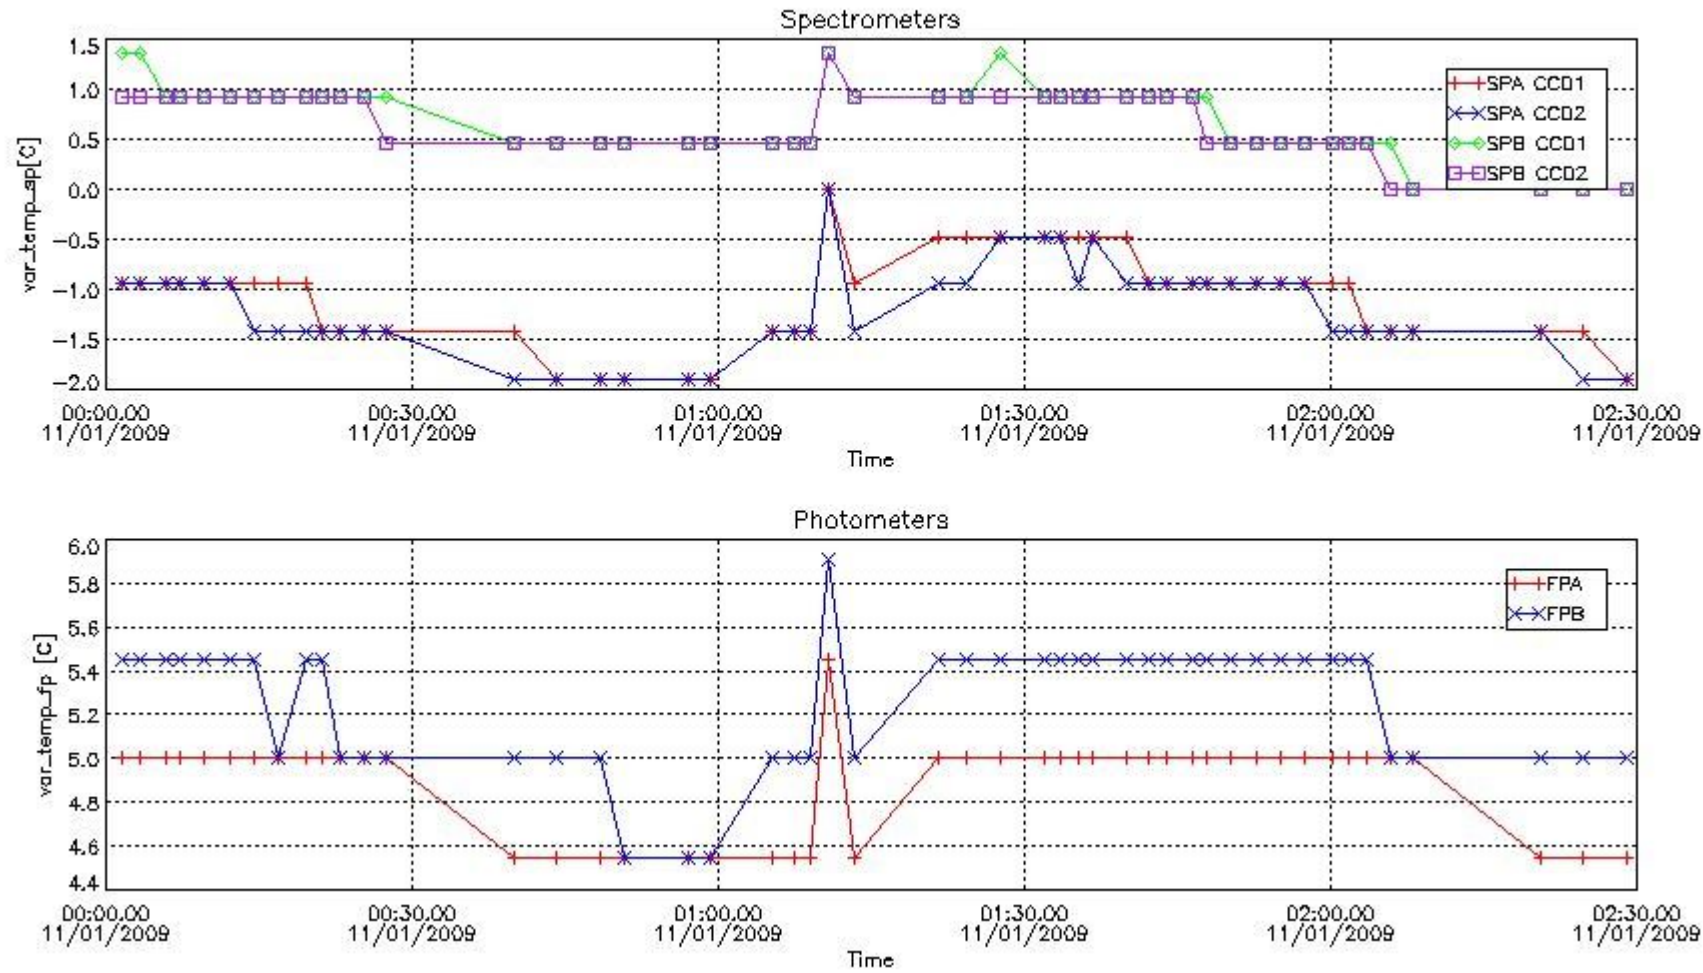

4. Overview of dark signal processing per product

The Dark Charge (DC) is a temperature-dependant signal added to the useful measurements and it is therefore subtracted from them during the processing. There are two phenomena that produce a continuous increase of the DC: the "hot pixels" (a pixel is "hot" when its DC exceeds by a significant amount its value measured on ground at the same temperature) and the "Random Telegraphic Signal" (abrupt change positive or negative of the CCD pixel signal, random in time, affecting only the DC part of the signal and not the photon generated signal).

In this section a list of products that did not use the Dark Sky Area (DSA) observation for the DC computation is given. It is also provided the mean DC plot per product for dark limb products with no error flag set.

4.1 All products used the DSA observation for the DC computation

4.2 Plot of mean dark charges per product: only products in DARK limb conditions without errors are used