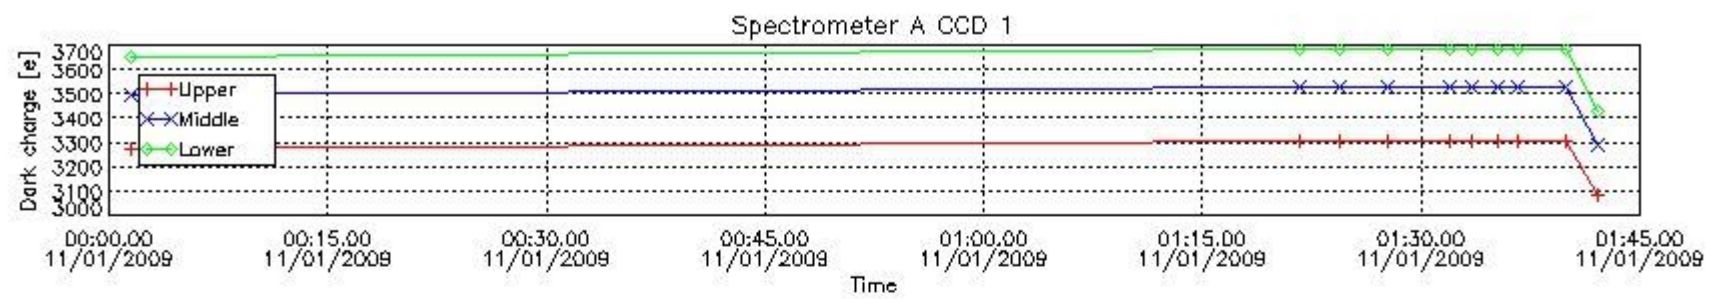

5. Demodulation flag and quality information monitoring

In this section it is presented the modulation information extracted from the pcd (product confidence data) at measurement level and information extracted from the Quality Summary dataset. Only products without errors (error flag in the MPH set to "0") are used.

5.1 Percentage of products during reporting period with: