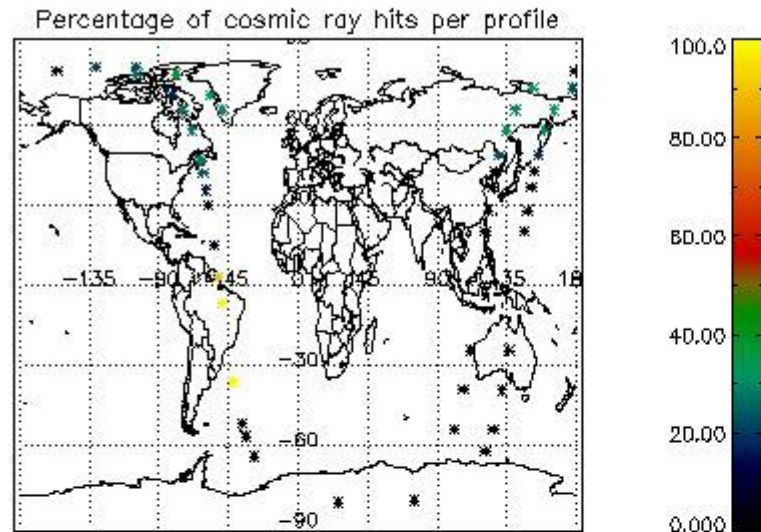

6. Statistics and plot of tangent altitude of the last measurement (DARK & BRIGHT products without errors)

6.1 Statistics on tangent altitude lost:

Statistics	DARK	BRIGHT	TWILIGHT
Mean:	16.187	16.481	NaN
St. deviation:	4.5585	6.8996	NaN
Maximum:	21.321	28.111	NaN
Minimum:	8.0992	3.9269	NaN
Number of data:	10.000	20.000	NaN

6.2 Plot for DARK limb products