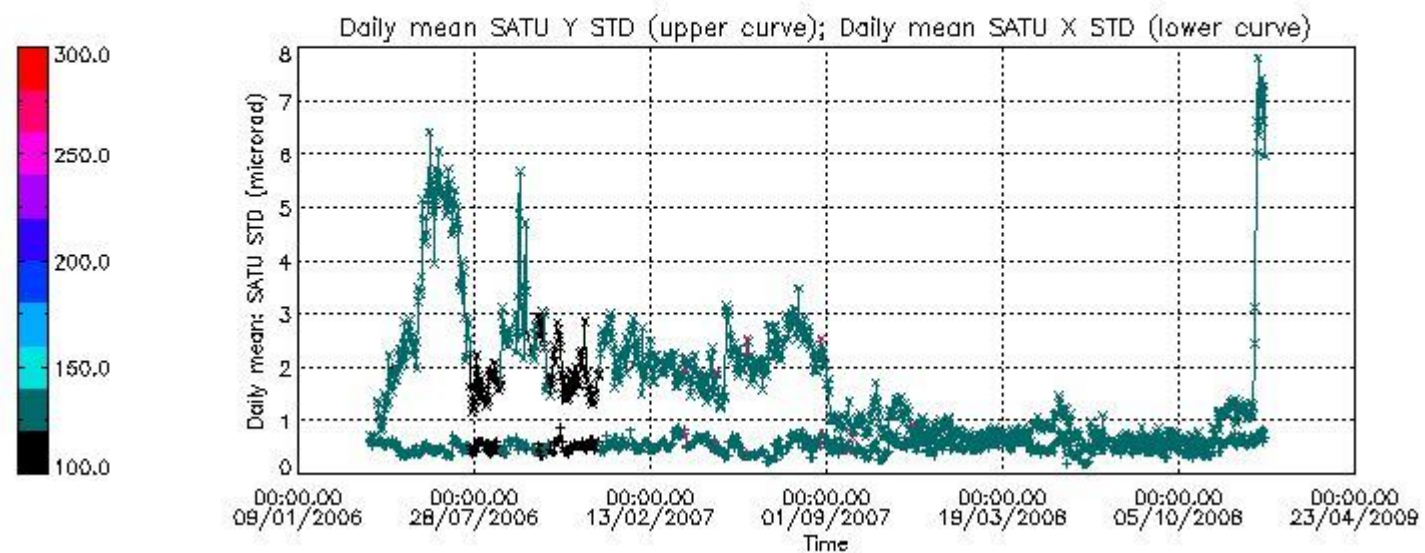

Number of data:	9250.0	9250.0	17200.	17200.

7.2.2 Trend of daily SATU NEA St. deviation since 1st April 2006 (dark limb)

The long term trend of the SATU 'X' and 'Y' standard deviations should be constant during the whole mission.

The colorbar represents the start tangent altitude (km) of the occultations.

Upper curve: STD of SATU Y axis

Lower curve: STD of SATU X axis

8. Auxiliary Data Files used for the production reported in section 2.4

The number reported in the third column indicates since which file (see list in section 2.4) the corresponding auxiliary file has been used. The fourth column is the date of those product files.

Type	Auxiliary Filename	Used since product	Used since product date
INST_PHYS_CHARACTERISTICS	GOM_INS_AXNIEC20050627_150713_20030716_120000_20100101_000000	1	11-JAN-2009 00:01:29
CALIBRATION_DATABASE	GOM_CAL_AXVIEC20081229_162214_20081227_000000_20100101_000000	1	11-JAN-2009 00:01:29
LEVEL-1B_PROC_CONFIG	GOM_PR1_AXNIEC20050627_151042_20020301_000000_20100101_000000	1	11-JAN-2009 00:01:29
STAR_CATALOGUE	GOM_CAT_AXVIEC20020121_161009_20020101_000000_20200101_000000	1	11-JAN-2009 00:01:29
STELLAR_SPECTRA_DATABANK	GOM_STS_AXNIEC20040308_103538_20020101_160000_20100101_000000	1	11-JAN-2009 00:01:29
ECMWF_FILE	AUX_ECF_AXNECM20090110_064111_20090110_210000_20090111_090000	1	11-JAN-2009 00:01:29
OPTIONAL_ECMWF_FILE	MISSING	1	11-JAN-2009 00:01:29
ORBIT_DATA_FILE	DOR_NAV_OPNPDE20090110_214534_000057382075_00272_35897_7135.N1	1	11-JAN-2009 00:01:29
ORBIT_DATA_FILE	DOR_NAV_OPNPDE20090110_232631_000057382075_00273_35898_7136.N1	23	11-JAN-2009 01:10:51
ORBIT_DATA_FILE	DOR_NAV_OPNPDE20090111_010728_000044632075_00274_35899_7137.N1	48	11-JAN-2009 02:28:55