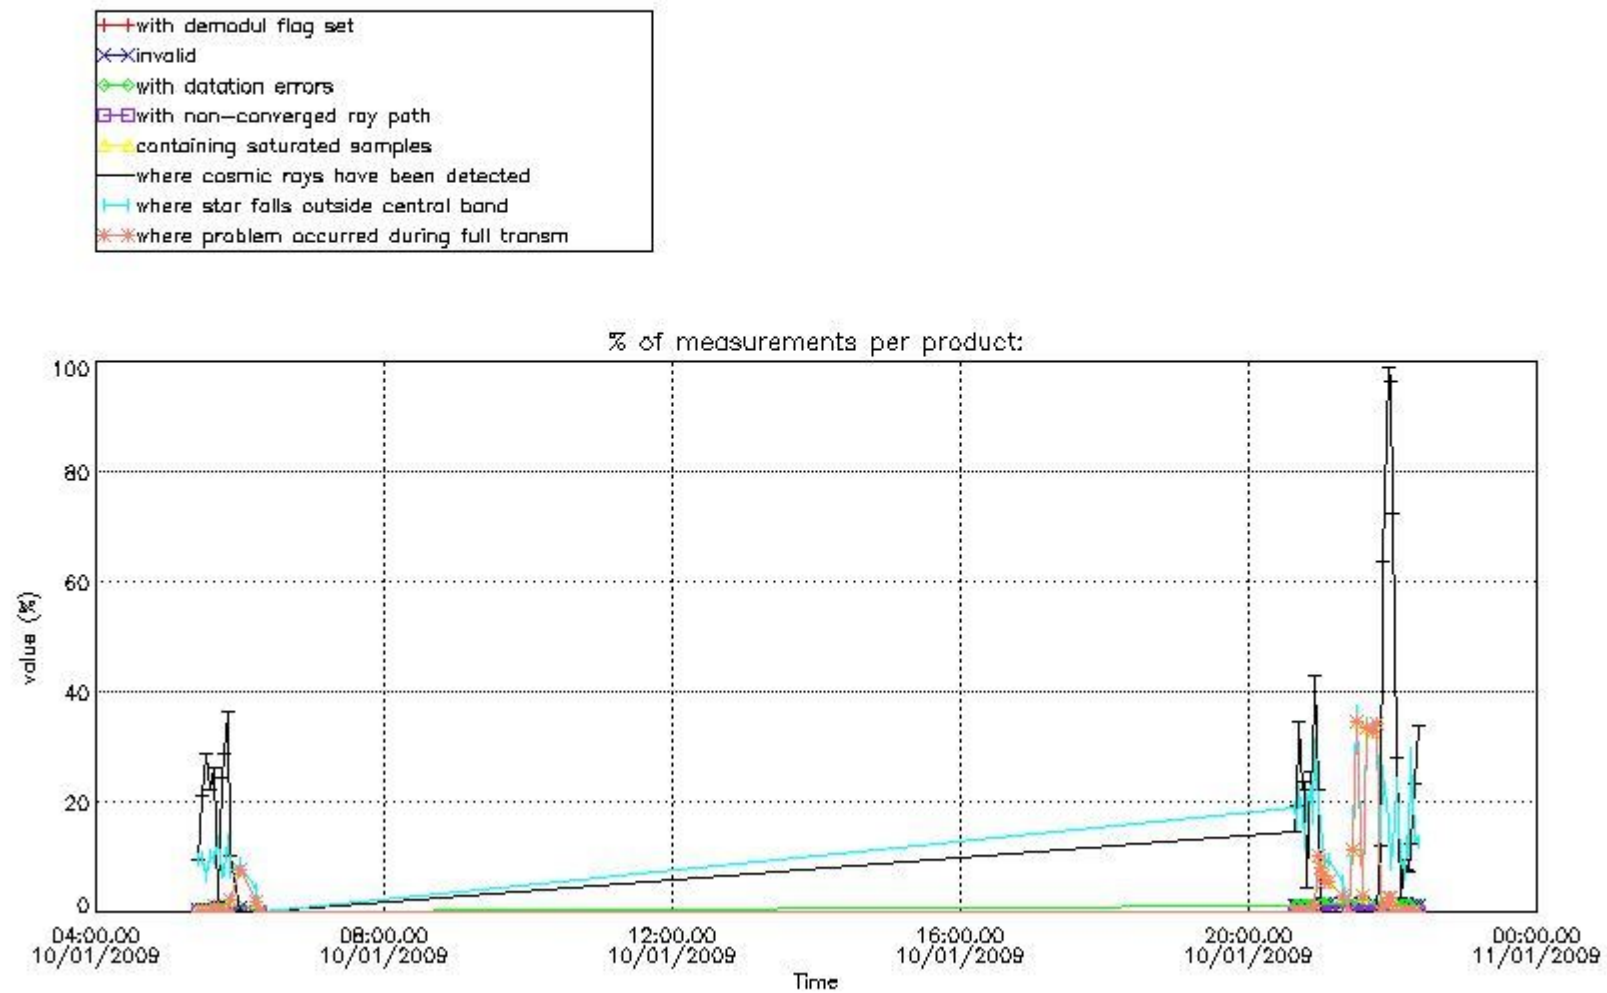

5. Demodulation flag and quality information monitoring

In this section it is presented the modulation information extracted from the pcd (product confidence data) at measurement level and information extracted from the Quality Summary dataset. Only products without errors (error flag in the MPH set to "0") are used.

5.1 Percentage of products during reporting period with:

At least one measurement with demodulation flag set:	41.6667 %
Reference spectrum computed from DB:	0.00000 %
Reference spectrum with small number of measurements:	0.00000 %
SATU data not used:	0.00000 %

5.2 Plot quality information per product (time dependant)

5.3 Plot quality information per product (world map)