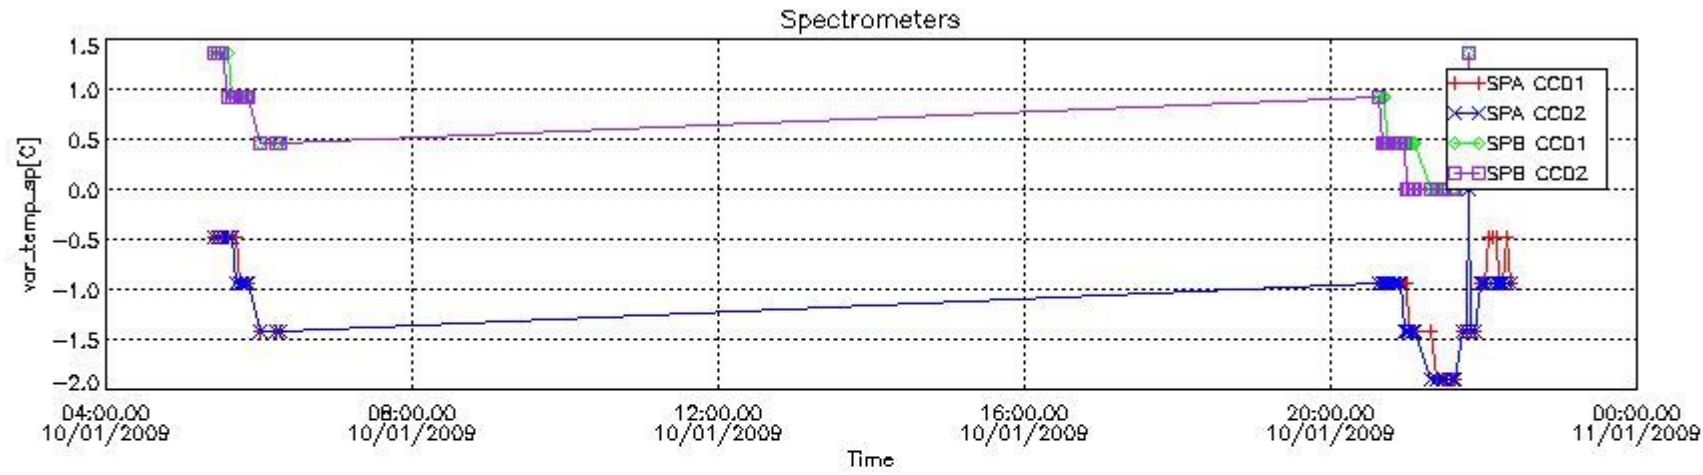

4. Overview of dark signal processing per product

The Dark Charge (DC) is a temperature-dependant signal added to the useful measurements and it is therefore subtracted from them during the processing. There are two phenomena that produce a continuous increase of the DC: the "hot pixels" (a pixel is "hot" when its DC exceeds by a significant amount its value measured on ground at the same temperature) and the "Random Telegraphic Signal" (abrupt change positive or negative of the CCD pixel signal, random in time, affecting only the DC part of the signal and not the photon generated signal).

In this section a list of products that did not use the Dark Sky Area (DSA) observation for the DC computation is given. It is also provided the mean DC plot per product for dark limb products with no error flag set.

4.1 These products did not use the DSA observation for DC computation:

Product name	DC information
GOM_TRA_1PNPDE20090110_203807_000000452075_00272_35897_1327.N1	DC map used
GOM_TRA_1PNPDE20090110_204017_000000442075_00272_35897_1328.N1	DC map used
GOM_TRA_1PNPDE20090110_204204_000000442075_00272_35897_1329.N1	DC map used
GOM_TRA_1PNPDE20090110_204441_000000432075_00272_35897_1330.N1	DC map used
GOM_TRA_1PNPDE20090110_204607_000000412075_00272_35897_1331.N1	DC map used
GOM_TRA_1PNPDE20090110_204824_000000452075_00272_35897_1332.N1	DC map used
GOM_TRA_1PNPDE20090110_205052_000000442075_00272_35897_1333.N1	DC map used
GOM_TRA_1PNPDE20090110_205320_000000412075_00272_35897_1334.N1	DC map used
GOM_TRA_1PNPDE20090110_205537_000000492075_00272_35897_1335.N1	DC map used
GOM_TRA_1PNPDE20090110_205819_000000452075_00272_35897_1336.N1	DC map used
GOM_TRA_1PNPDE20090110_210001_000000432075_00272_35897_1337.N1	DC map used
GOM_TRA_1PNPDE20090110_210141_000000382075_00272_35897_1338.N1	DC map used
GOM_TRA_1PNPDE20090110_210408_000000372075_00272_35897_1339.N1	DC map used
GOM_TRA_1PNPDE20090110_210620_000000372075_00272_35897_1340.N1	DC map used