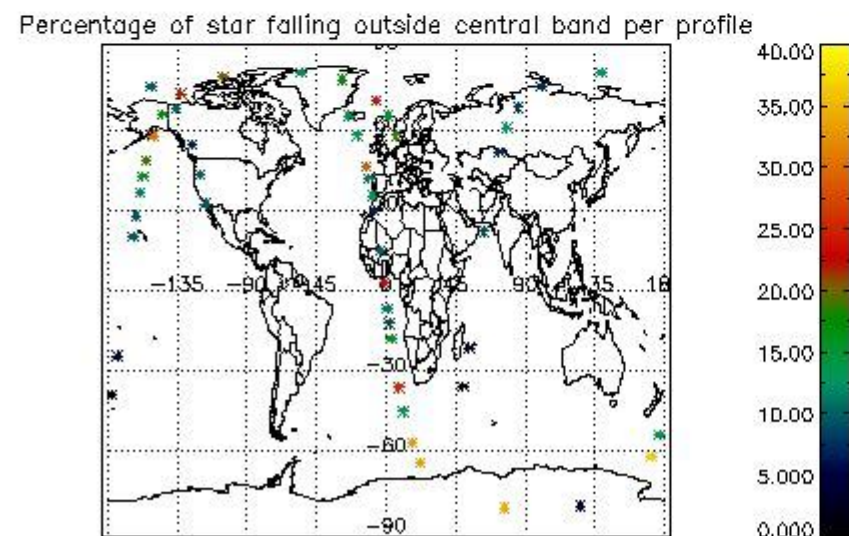

6. Statistics and plot of tangent altitude of the last measurement (DARK & BRIGHT products without errors)

6.1 Statistics on tangent altitude lost:

Statistics	DARK	BRIGHT	TWILIGHT
Mean:	15.411	15.104	NaN
St. deviation:	3.7027	8.2356	NaN
Maximum:	22.445	30.667	NaN
Minimum:	7.4011	3.7407	NaN
Number of data:	16.000	14.000	NaN

6.2 Plot for DARK limb products