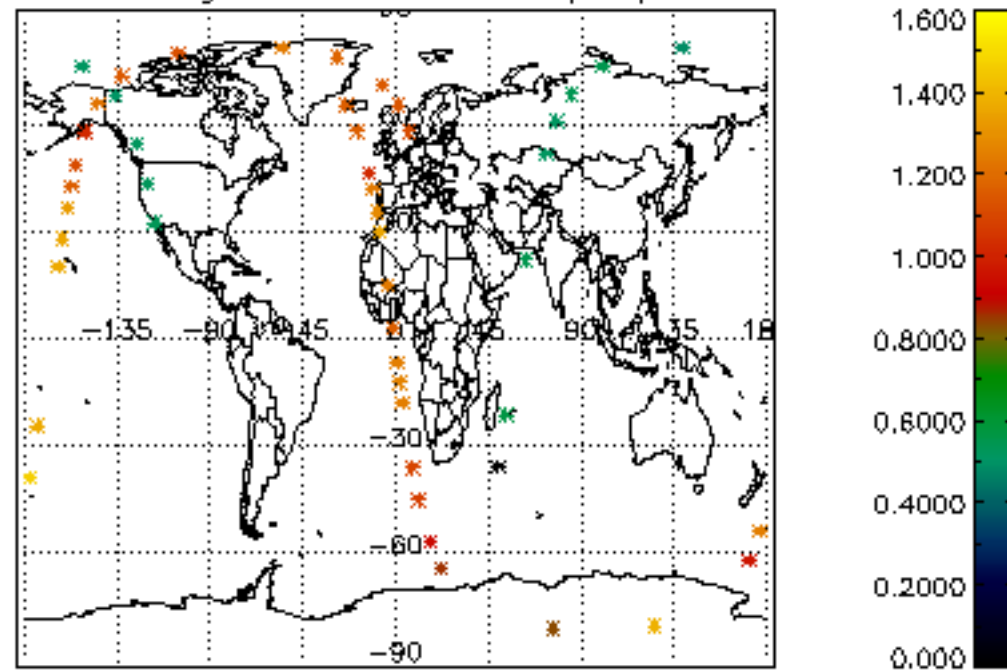

Percentage of cosmic ray hits per profile

Percentage of datation errors per profile

Percentage of star falling outside central band per profile

Percentage of saturation errors per profile

Tangent altitude at which the star is lost