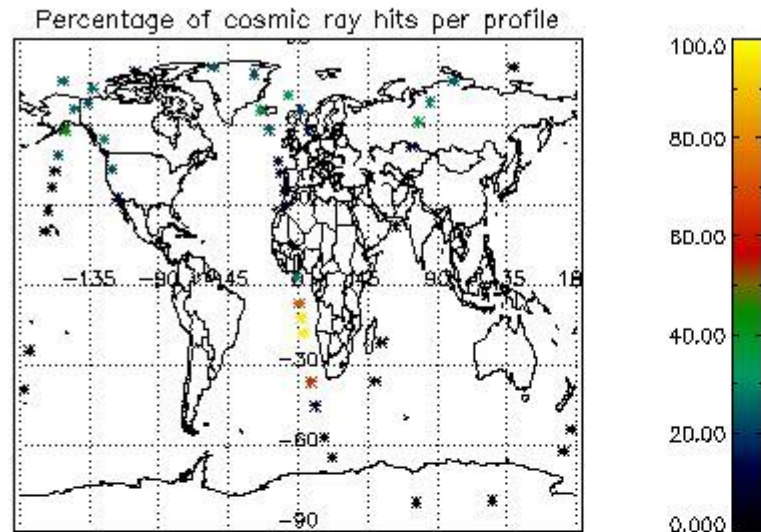

6. Statistics and plot of tangent altitude of the last measurement (DARK & BRIGHT products without errors)

6.1 Statistics on tangent altitude lost:

Statistics	DARK	BRIGHT	TWILIGHT
Mean:	15.411	15.104	NaN
St. deviation:	3.7027	8.2356	NaN
Maximum:	22.445	30.667	NaN
Minimum:	7.4011	3.7407	NaN
Number of data:	16.000	14.000	NaN

6.2 Plot for DARK limb products