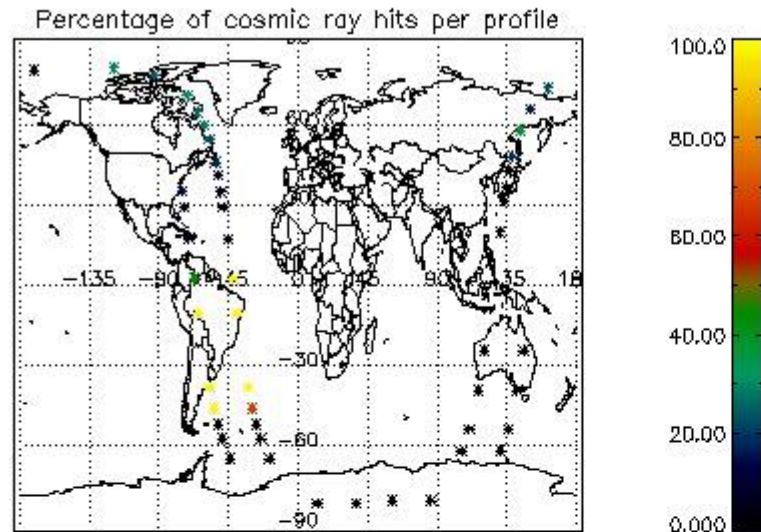

6. Statistics and plot of tangent altitude of the last measurement (DARK & BRIGHT products without errors)

6.1 Statistics on tangent altitude lost:

Statistics	DARK	BRIGHT	TWILIGHT
Mean:	15.798	15.793	NaN
St. deviation:	10.217	8.1712	NaN
Maximum:	47.213	27.954	NaN
Minimum:	3.5121	4.1080	NaN
Number of data:	15.000	22.000	NaN

6.2 Plot for DARK limb products