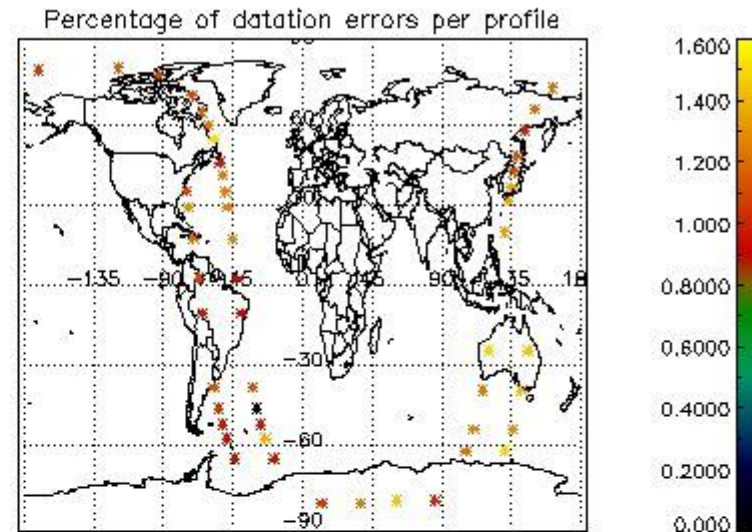

6. Statistics and plot of tangent altitude of the last measurement (DARK & BRIGHT products without errors)

6.1 Statistics on tangent altitude lost:

Statistics	DARK	BRIGHT	TWILIGHT
Mean:	15.798	15.793	NaN
St. deviation:	10.217	8.1712	NaN
Maximum:	47.213	27.954	NaN
Minimum:	3.5121	4.1080	NaN
Number of data:	15.000	22.000	NaN

6.2 Plot for DARK limb products