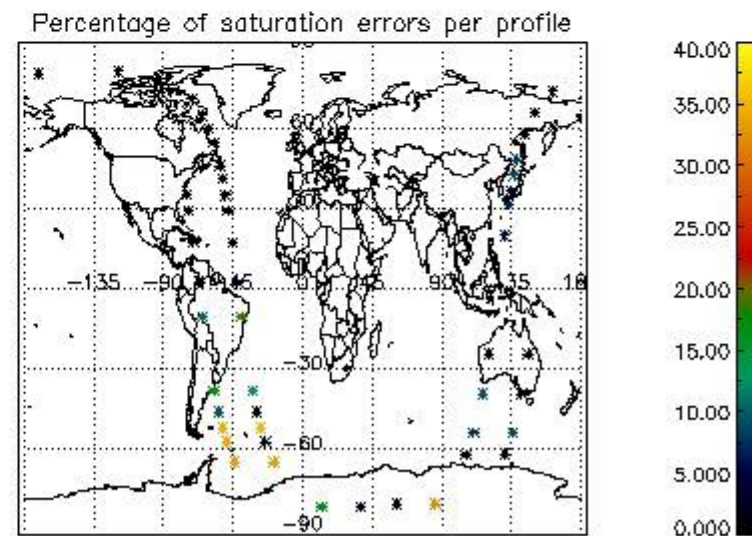

6. Statistics and plot of tangent altitude of the last measurement (DARK & BRIGHT products without errors)

6.1 Statistics on tangent altitude lost:

Statistics	DARK	BRIGHT	TWILIGHT
Mean:	15.798	15.793	NaN
St. deviation:	10.217	8.1712	NaN
Maximum:	47.213	27.954	NaN
Minimum:	3.5121	4.1080	NaN
Number of data:	15.000	22.000	NaN

6.2 Plot for DARK limb products