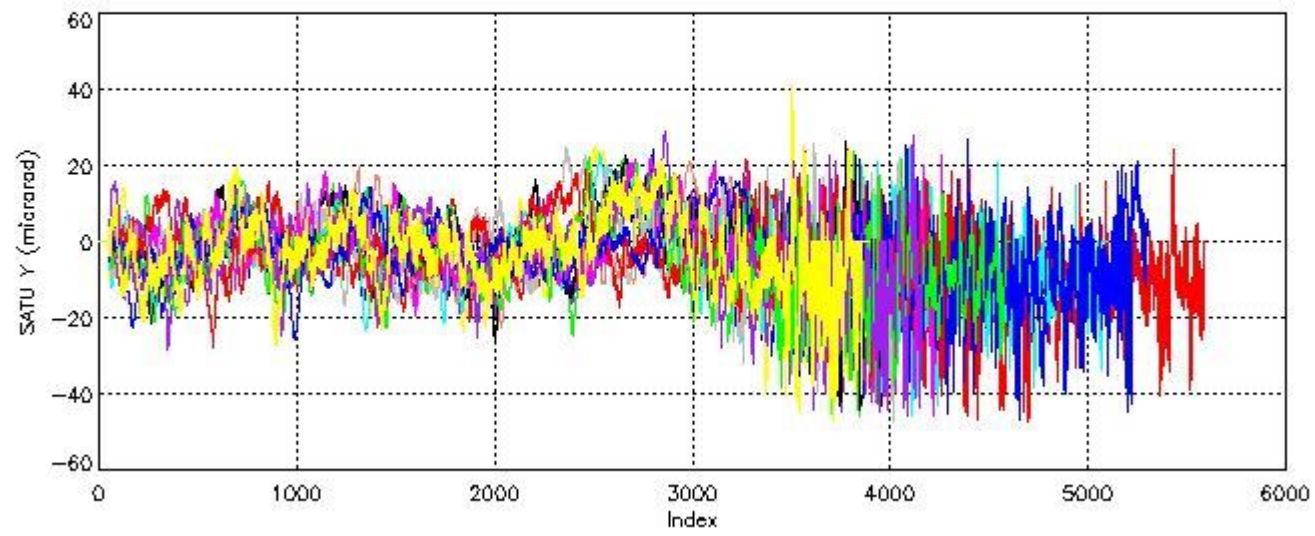

7.2 Statistics on SATU Noise Equivalent Angle (NEA) for DARK (D) and BRIGHT (B) products above 105 kms

The Star Acquisition and Tracking Unit (it is the CCD that tracks the star while it is occulted) Noise Equivalent Angle consists of the statistical angular variation of the SATU data above the atmosphere.

Statistics (in microradians) above 105 km are computed for every occultation, giving four values per occultation: one in the 'X' direction and one in the 'Y' direction for dark and bright limbs. A mean value per day in every direction and limb is calculated and monitored in order to assess instrument performance in terms of star pointing.

7.2.1 SATU NEA Statistics (table)

Statistics	SATU X (D)	SATU Y (D)	SATU X (B)	SATU Y (B)
Mean:	0.15603	-2.1336	0.058152	-0.64964
St. deviation:	0.60809	6.6139	0.70065	6.4967
Maximum:	6.1000	19.900	4.4000	24.100
Minimum:	-8.5000	-29.400	-3.8000	-22.800