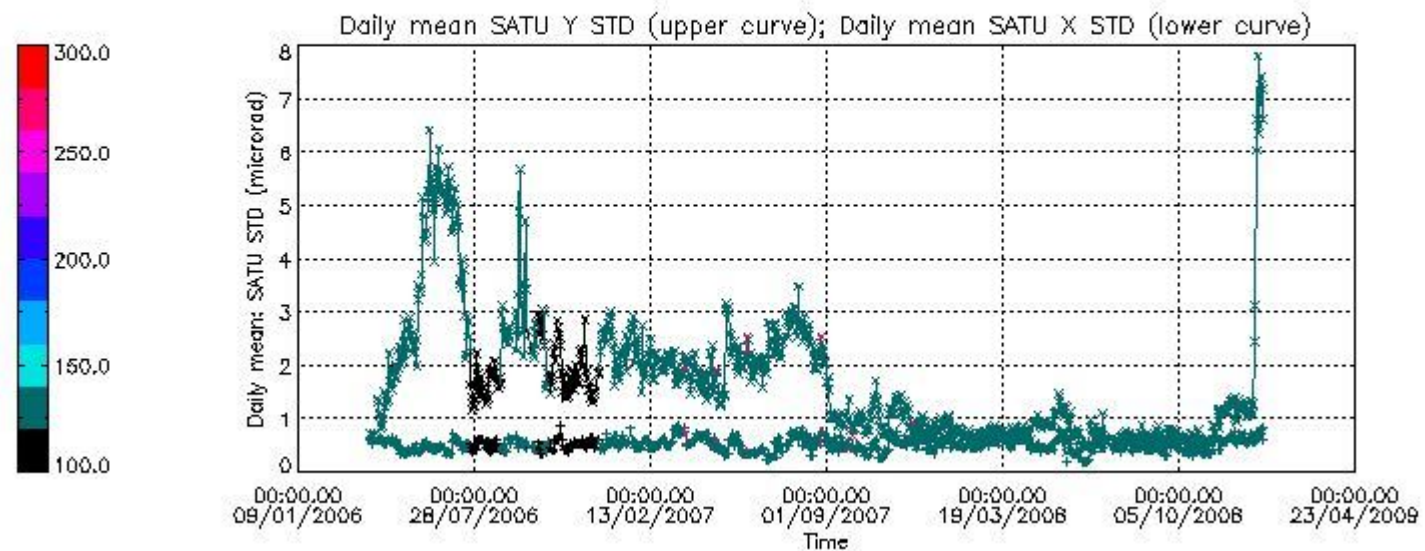

Number of data:	14600.	14600.	19250.	19250.

7.2.2 Trend of daily SATU NEA St. deviation since 1st April 2006 (dark limb)

The long term trend of the SATU 'X' and 'Y' standard deviations should be constant during the whole mission.

The colorbar represents the start tangent altitude (km) of the occultations.

Upper curve: STD of SATU Y axis

Lower curve: STD of SATU X axis

8. Auxiliary Data Files used for the production reported in section 2.4

The number reported in the third column indicates since which file (see list in section 2.4) the corresponding auxiliary file has been used. The fourth column is the date of those product files.

Type	Auxiliary Filename	Used since product	Used since product date
INST_PHYS_CHARACTERISTICS	GOM_INS_AXNIEC20050627_150713_20030716_120000_20100101_000000	1	09-JAN-2009 00:02:38
CALIBRATION_DATABASE	GOM_CAL_AXVIEC20081229_162214_20081227_000000_20100101_000000	1	09-JAN-2009 00:02:38
LEVEL-1B_PROC_CONFIG	GOM_PR1_AXNIEC20050627_151042_20020301_000000_20100101_000000	1	09-JAN-2009 00:02:38
STAR_CATALOGUE	GOM_CAT_AXVIEC20020121_161009_20020101_000000_20200101_000000	1	09-JAN-2009 00:02:38
STELLAR_SPECTRA_DATABANK	GOM_STS_AXNIEC20040308_103538_20020101_160000_20100101_000000	1	09-JAN-2009 00:02:38
ECMWF_FILE	AUX_ECF_AXNECM20090108_062111_20090108_210000_20090109_090000	1	09-JAN-2009 00:02:38
OPTIONAL_ECMWF_FILE	MISSING	1	09-JAN-2009 00:02:38
ORBIT_DATA_FILE	DOR_NAV_OPNPDE20090108_210319_000060572075_00243_35868_7122.N1	1	09-JAN-2009 00:02:38
ORBIT_DATA_FILE	DOR_NAV_OPNPDE20090108_224935_000057382075_00244_35869_7123.N1	11	09-JAN-2009 00:35:27
ORBIT_DATA_FILE	DOR_NAV_OPNPDE20090109_003032_000054192075_00245_35870_7124.N1	41	09-JAN-2009 02:10:33