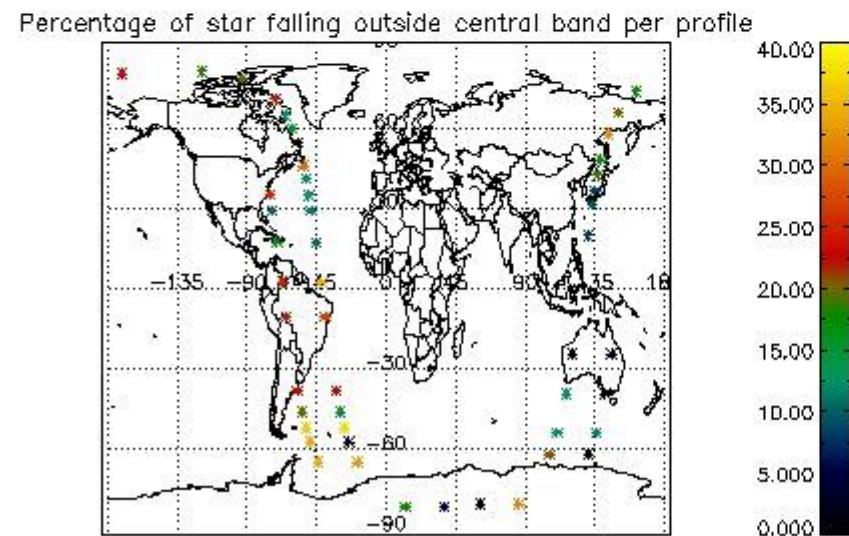

6. Statistics and plot of tangent altitude of the last measurement (DARK & BRIGHT products without errors)

6.1 Statistics on tangent altitude lost:

Statistics	DARK	BRIGHT	TWILIGHT
Mean:	15.798	15.793	NaN
St. deviation:	10.217	8.1712	NaN
Maximum:	47.213	27.954	NaN
Minimum:	3.5121	4.1080	NaN
Number of data:	15.000	22.000	NaN

6.2 Plot for DARK limb products