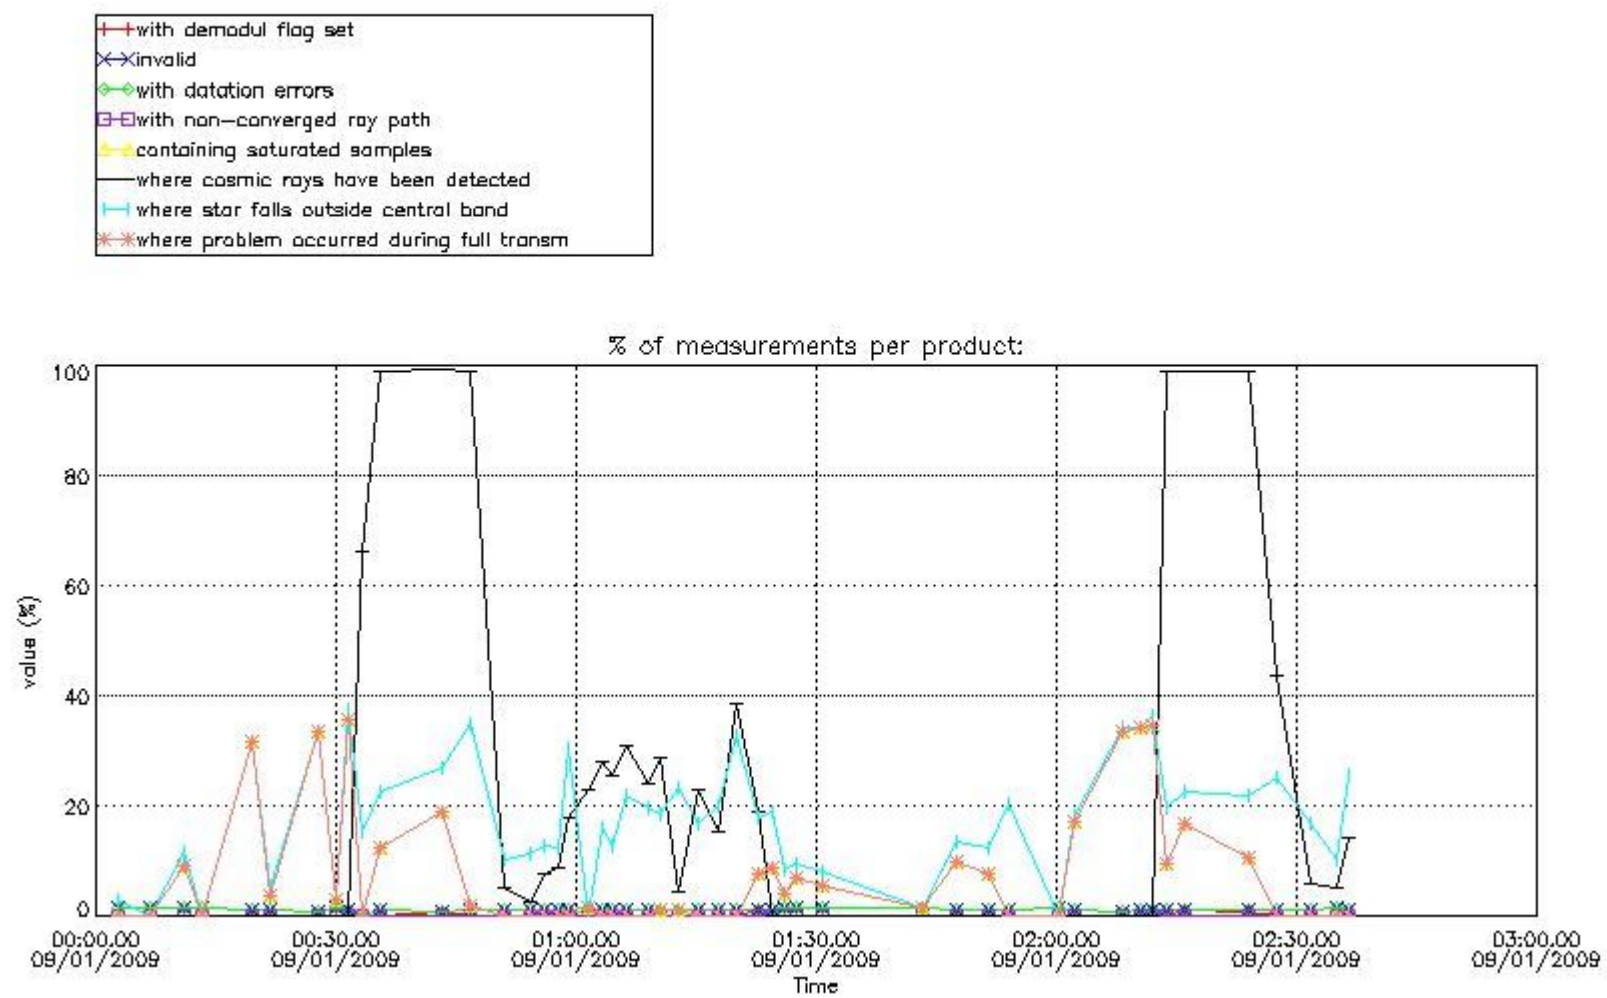

At least one measurement with demodulation flag set:	36.7347 %
Reference spectrum computed from DB:	0.00000 %
Reference spectrum with small number of measurements:	0.00000 %
SATU data not used:	0.00000 %

5.2 Plot quality information per product (time dependant)

5.3 Plot quality information per product (world map)