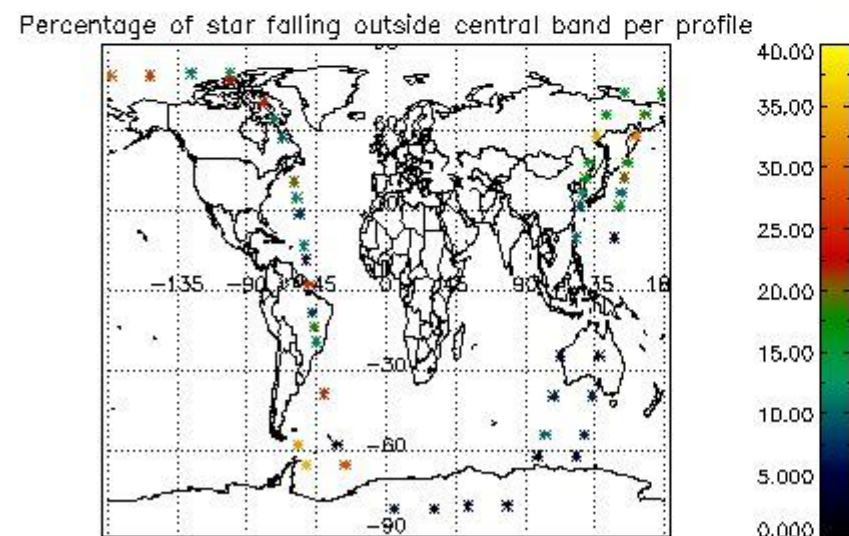

6. Statistics and plot of tangent altitude of the last measurement (DARK & BRIGHT products without errors)

6.1 Statistics on tangent altitude lost:

Statistics	DARK	BRIGHT	TWILIGHT
Mean:	17.091	18.176	NaN
St. deviation:	3.6493	6.0763	NaN
Maximum:	20.727	25.849	NaN
Minimum:	9.1614	4.1537	NaN
Number of data:	11.000	24.000	NaN

6.2 Plot for DARK limb products