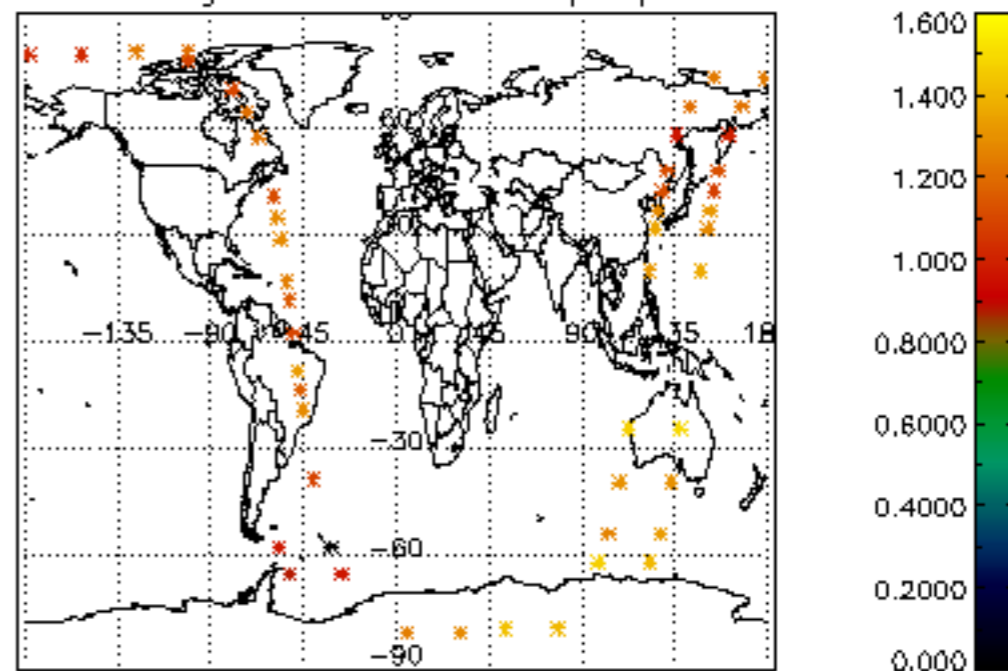

Percentage of datation errors per profile