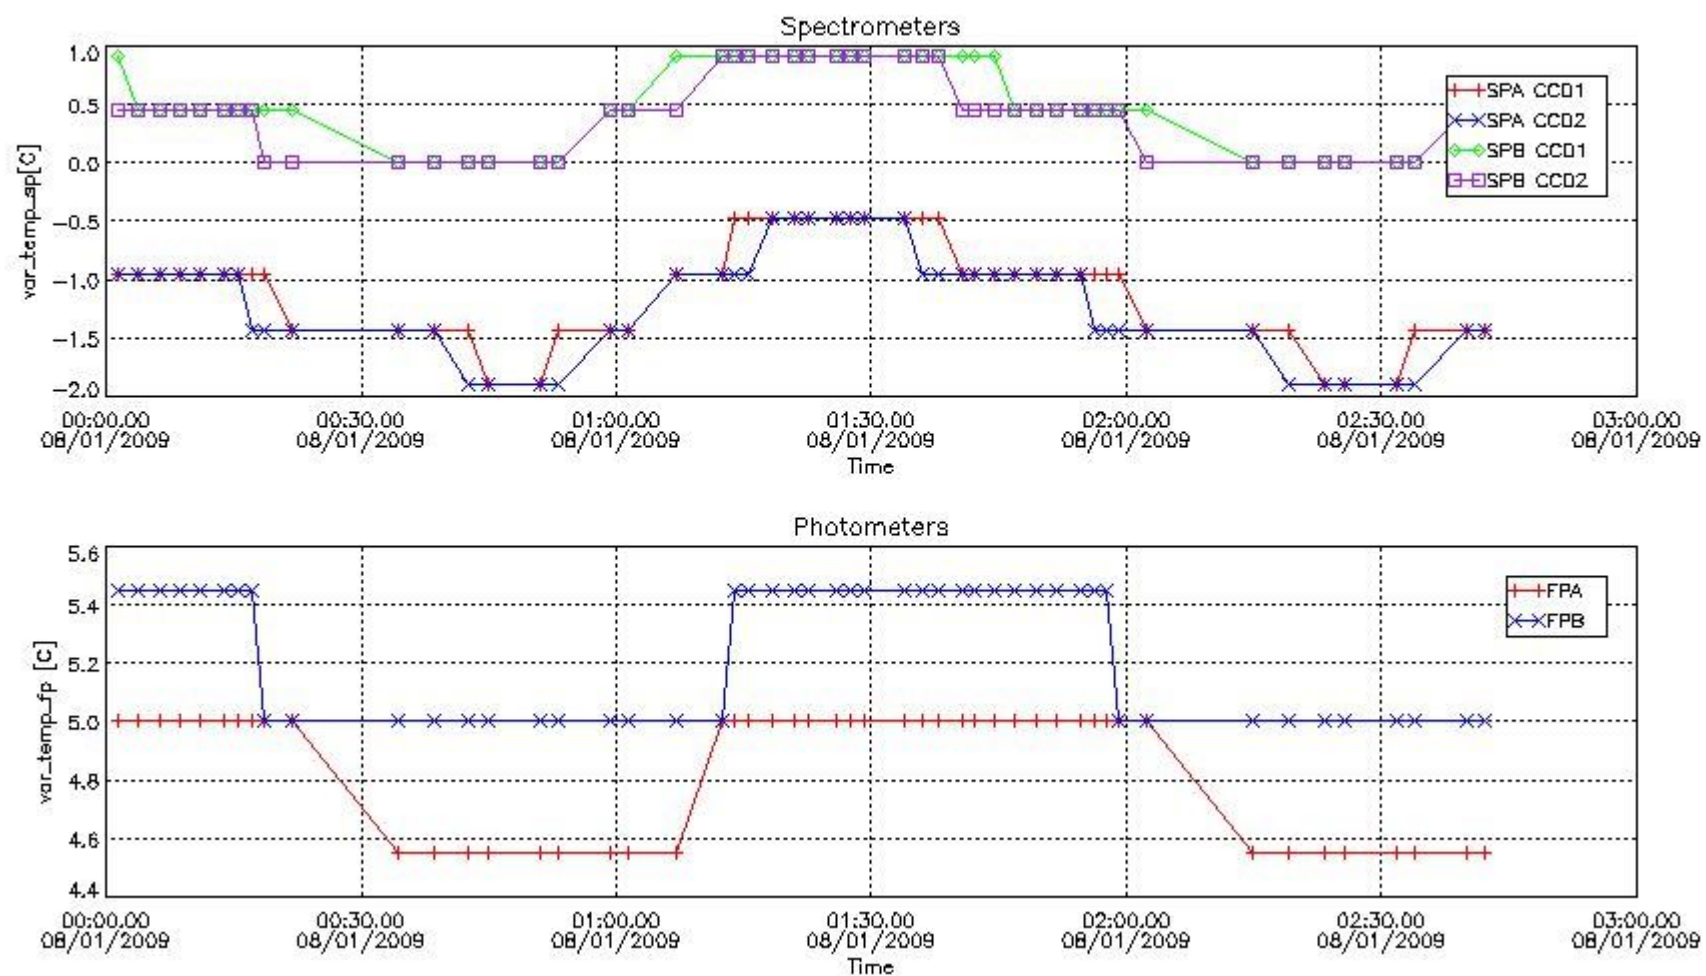

48	GOM_TRA_1PNPDE20090108_023352_00000402075_00232_35857_7846.N1	08-JAN-2009 02:33:52	Bright	40.000	67	5Alp CrB	2.2210	11000.	80	35857	No
49	GOM_TRA_1PNPDE20090108_023953_00000572075_00232_35857_7847.N1	08-JAN-2009 02:39:53	Bright	57.000	102	24Alp Ser	2.6000	4250.0	114	35857	No
50	GOM_TRA_1PNPDE20090108_024206_00000522075_00232_35857_7848.N1	08-JAN-2009 02:42:06	Bright	51.500	120	1Del Oph	2.7340	3200.0	103	35857	No

3. Plot of GOMOS spectrometers and photometers temperatures from level 1b data

4. Overview of dark signal processing per product

The Dark Charge (DC) is a temperature-dependant signal added to the useful measurements and it is therefore subtracted from them during the processing. There are two phenomena that produce a continuous increase of the DC: the "hot pixels" (a pixel is "hot" when its DC exceeds by a significant amount its value measured on ground at the same temperature) and the "Random Telegraphic Signal" (abrupt change positive or negative of the CCD pixel signal, random in time, affecting only the DC part of the signal and not the photon generated signal).

In this section a list of products that did not use the Dark Sky Area (DSA) observation for the DC computation is given. It is also provided the mean DC plot per product for dark limb products with no error flag set.

4.1 All products used the DSA observation for the DC computation

4.2 Plot of mean dark charges per product: only products in DARK limb conditions without errors are used