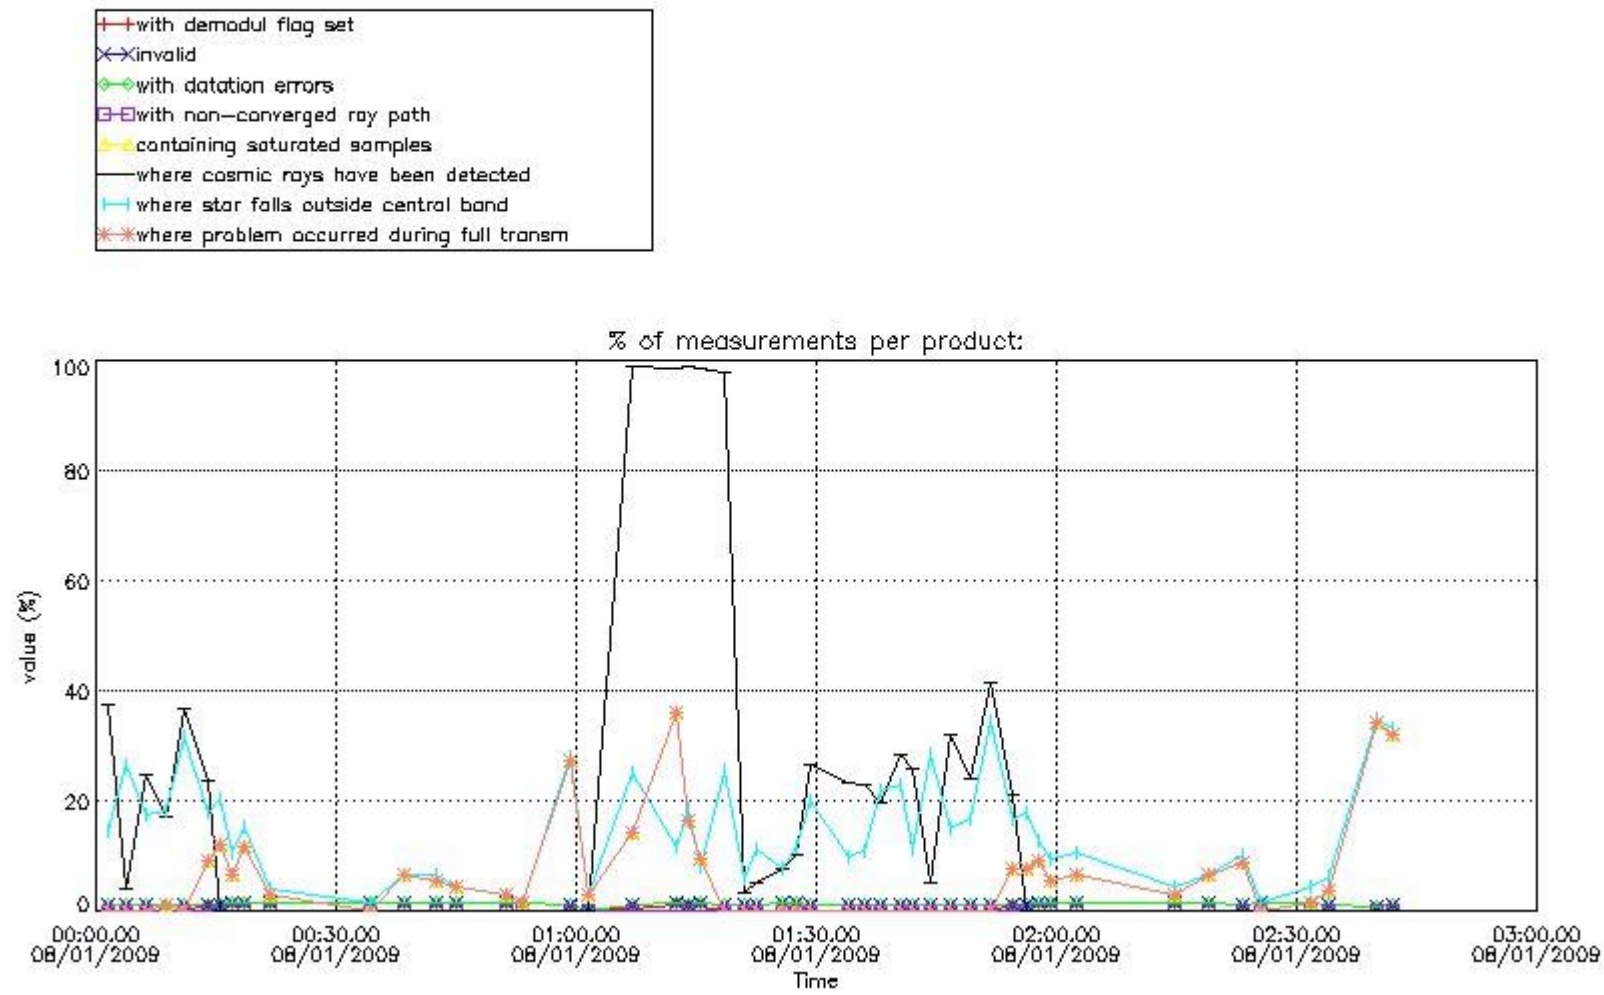

At least one measurement with demodulation flag set:	34.0000 %
Reference spectrum computed from DB:	0.00000 %
Reference spectrum with small number of measurements:	0.00000 %
SATU data not used:	0.00000 %

5.2 Plot quality information per product (time dependant)

5.3 Plot quality information per product (world map)