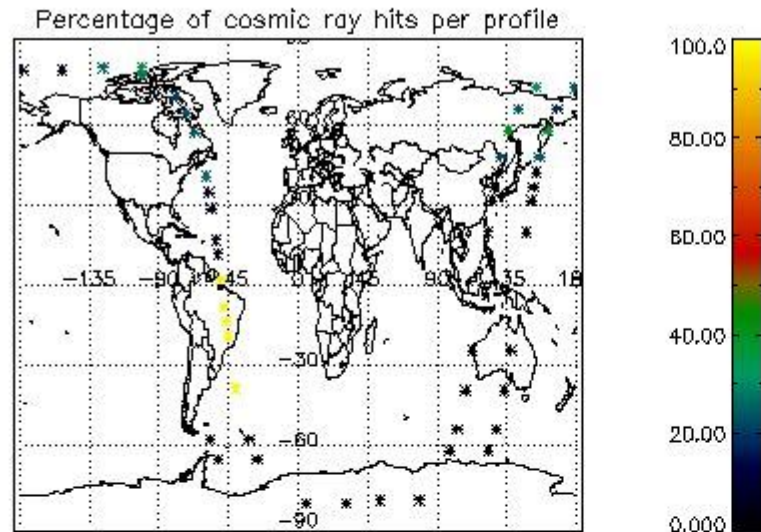

6. Statistics and plot of tangent altitude of the last measurement (DARK & BRIGHT products without errors)

6.1 Statistics on tangent altitude lost:

Statistics	DARK	BRIGHT	TWILIGHT
Mean:	17.091	18.176	NaN
St. deviation:	3.6493	6.0763	NaN
Maximum:	20.727	25.849	NaN
Minimum:	9.1614	4.1537	NaN
Number of data:	11.000	24.000	NaN

6.2 Plot for DARK limb products