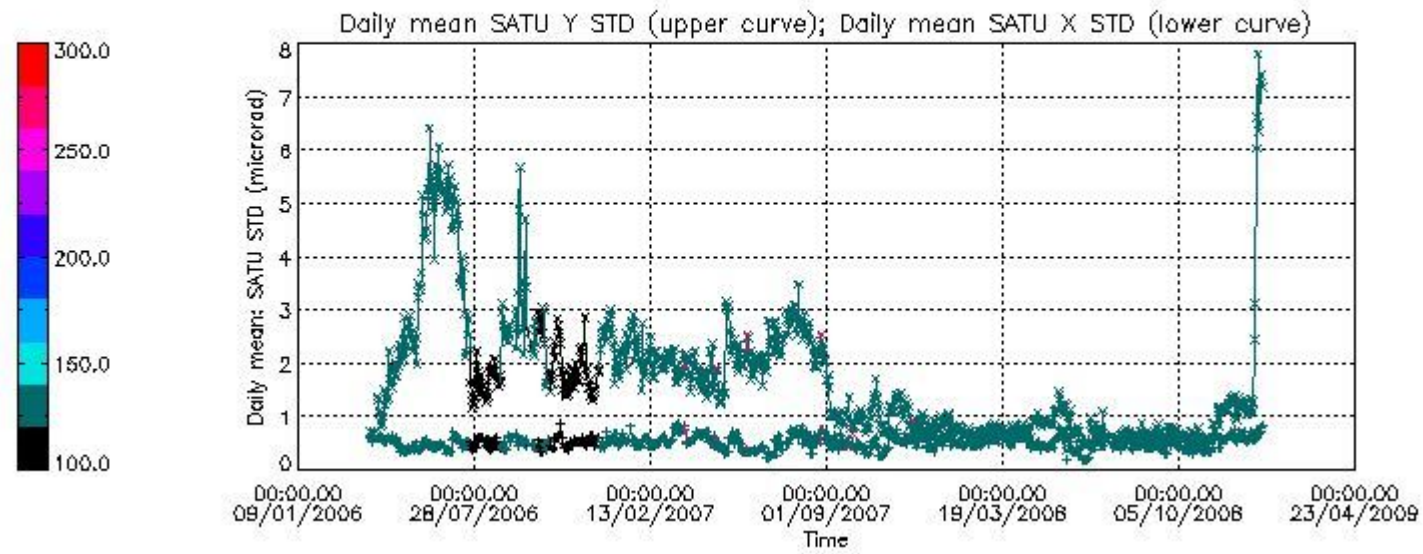

Number of data:	10150.	10150.	21200.	21200.

7.2.2 Trend of daily SATU NEA St. deviation since 1st April 2006 (dark limb)

The long term trend of the SATU 'X' and 'Y' standard deviations should be constant during the whole mission.

The colorbar represents the start tangent altitude (km) of the occultations.

Upper curve: STD of SATU Y axis

Lower curve: STD of SATU X axis

8. Auxiliary Data Files used for the production reported in section 2.4

The number reported in the third column indicates since which file (see list in section 2.4) the corresponding auxiliary file has been used. The fourth column is the date of those product files.

Type	Auxiliary Filename	Used since product	Used since product date
INST_PHYS_CHARACTERISTICS	GOM_INS_AXNIEC20050627_150713_20030716_120000_20100101_000000	1	08-JAN-2009 00:01:27
CALIBRATION_DATABASE	GOM_CAL_AXVIEC20081229_162214_20081227_000000_20100101_000000	1	08-JAN-2009 00:01:27
LEVEL-1B_PROC_CONFIG	GOM_PR1_AXNIEC20050627_151042_20020301_000000_20100101_000000	1	08-JAN-2009 00:01:27
STAR_CATALOGUE	GOM_CAT_AXVIEC20020121_161009_20020101_000000_20200101_000000	1	08-JAN-2009 00:01:27
STELLAR_SPECTRA_DATABANK	GOM_STS_AXNIEC20040308_103538_20020101_160000_20100101_000000	1	08-JAN-2009 00:01:27
ECMWF_FILE	AUX_ECF_AXNECM20090107_064111_20090107_210000_20090108_090000	1	08-JAN-2009 00:01:27
OPTIONAL_ECMWF_FILE	MISSING	1	08-JAN-2009 00:01:27
ORBIT_DATA_FILE	DOR_NAV_OPNPDE20090107_214038_000057382075_00229_35854_7116.N1	1	08-JAN-2009 00:01:27
ORBIT_DATA_FILE	DOR_NAV_OPNPDE20090107_232135_000057382075_00230_35855_7117.N1	19	08-JAN-2009 01:06:58