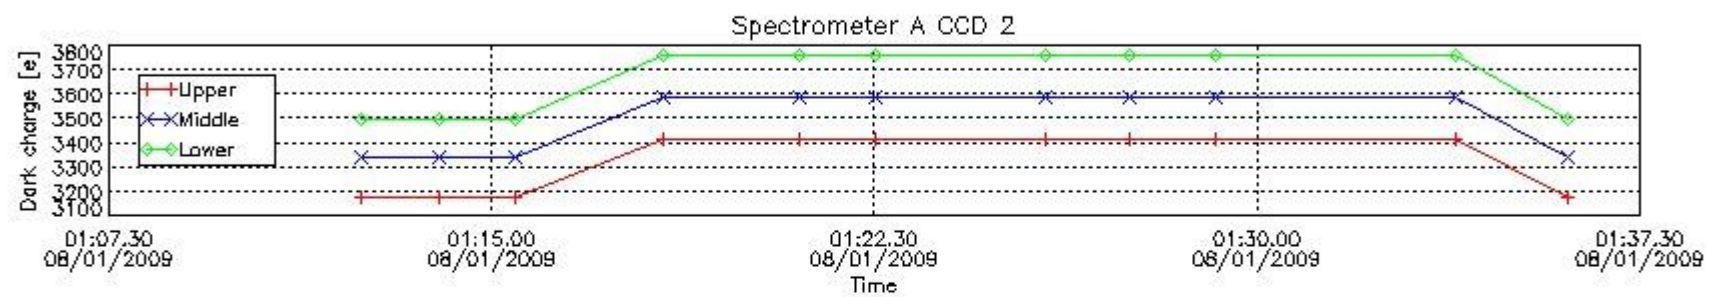

5. Demodulation flag and quality information monitoring

In this section it is presented the modulation information extracted from the pcd (product confidence data) at measurement level and information extracted from the Quality Summary dataset. Only products without errors (error flag in the MPH set to "0") are used.

5.1 Percentage of products during reporting period with: