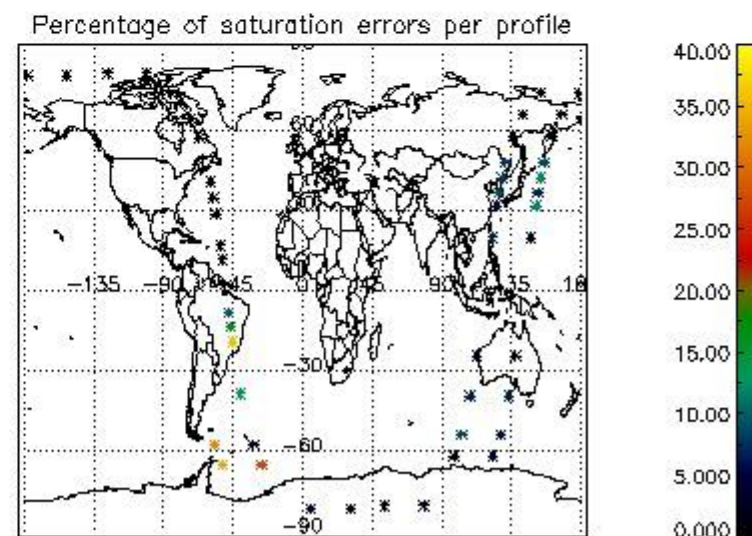

6. Statistics and plot of tangent altitude of the last measurement (DARK & BRIGHT products without errors)

6.1 Statistics on tangent altitude lost:

Statistics	DARK	BRIGHT	TWILIGHT
Mean:	17.091	18.176	NaN
St. deviation:	3.6493	6.0763	NaN
Maximum:	20.727	25.849	NaN
Minimum:	9.1614	4.1537	NaN
Number of data:	11.000	24.000	NaN

6.2 Plot for DARK limb products