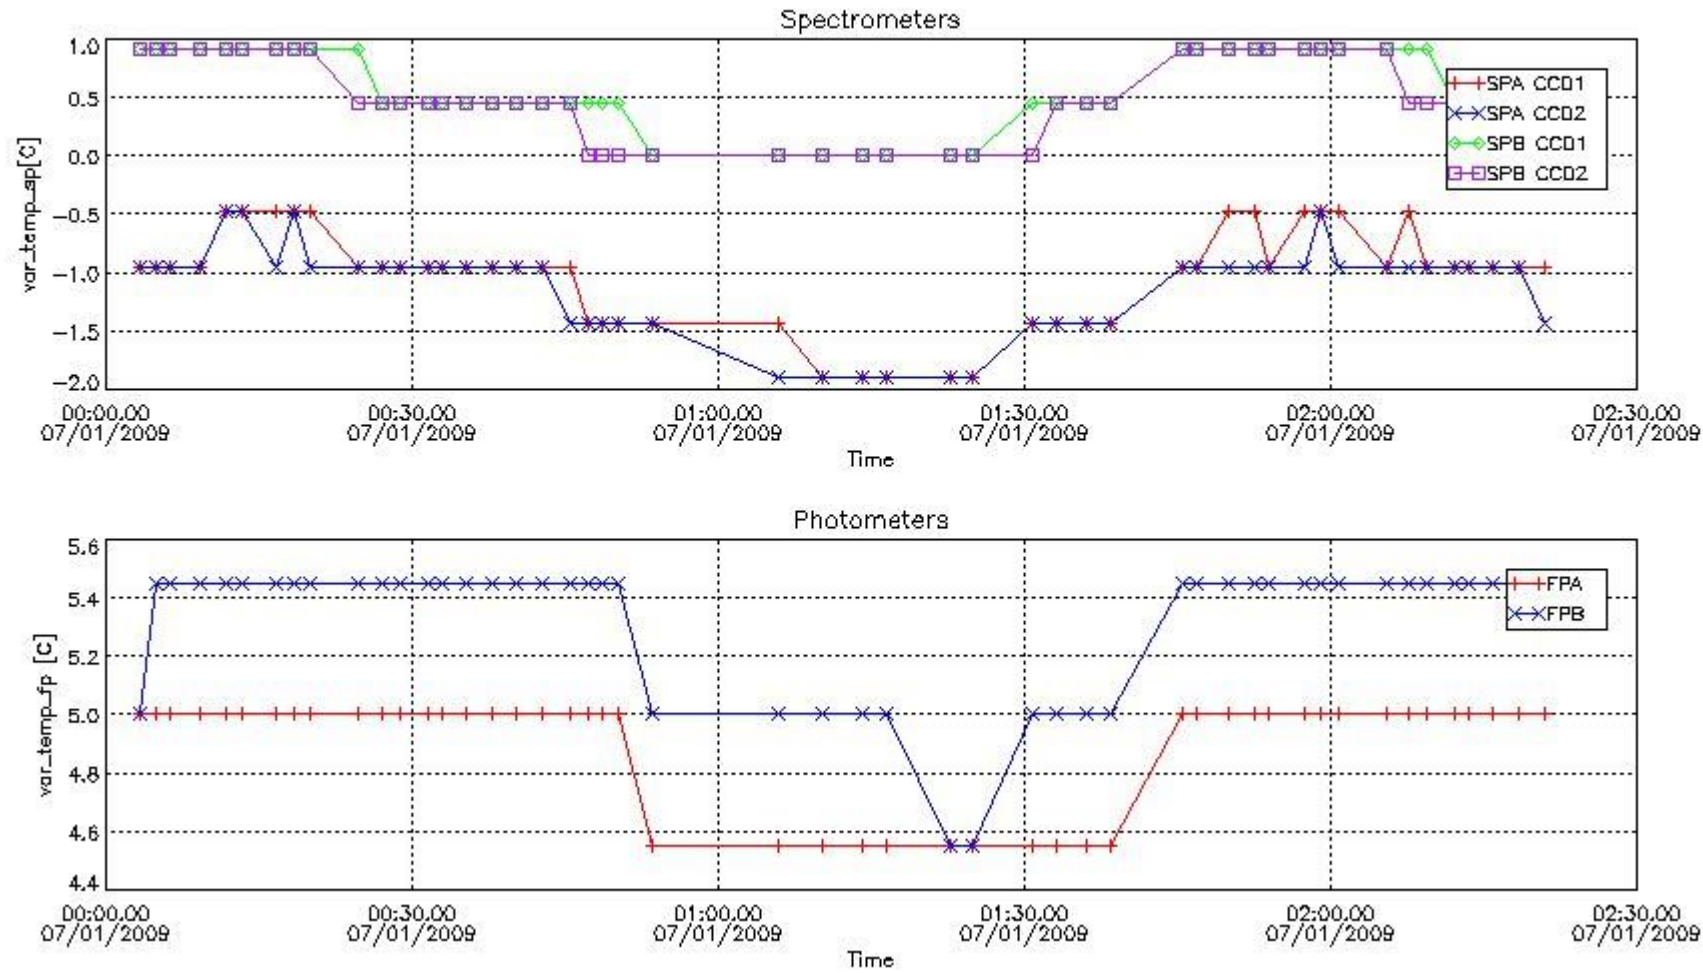

4. Overview of dark signal processing per product

The Dark Charge (DC) is a temperature-dependant signal added to the useful measurements and it is therefore subtracted from them during the processing. There are two phenomena that produce a continuous increase of the DC: the "hot pixels" (a pixel is "hot" when its DC exceeds by a significant amount its value measured on ground at the same temperature) and the "Random Telegraphic Signal" (abrupt change positive or negative of the CCD pixel signal, random in time, affecting only the DC part of the signal and not the photon generated signal).

In this section a list of products that did not use the Dark Sky Area (DSA) observation for the DC computation is given. It is also provided the mean DC plot per product for dark limb products with no error flag set.

4.1 All products used the DSA observation for the DC computation

4.2 Plot of mean dark charges per product: only products in DARK limb conditions without errors are used