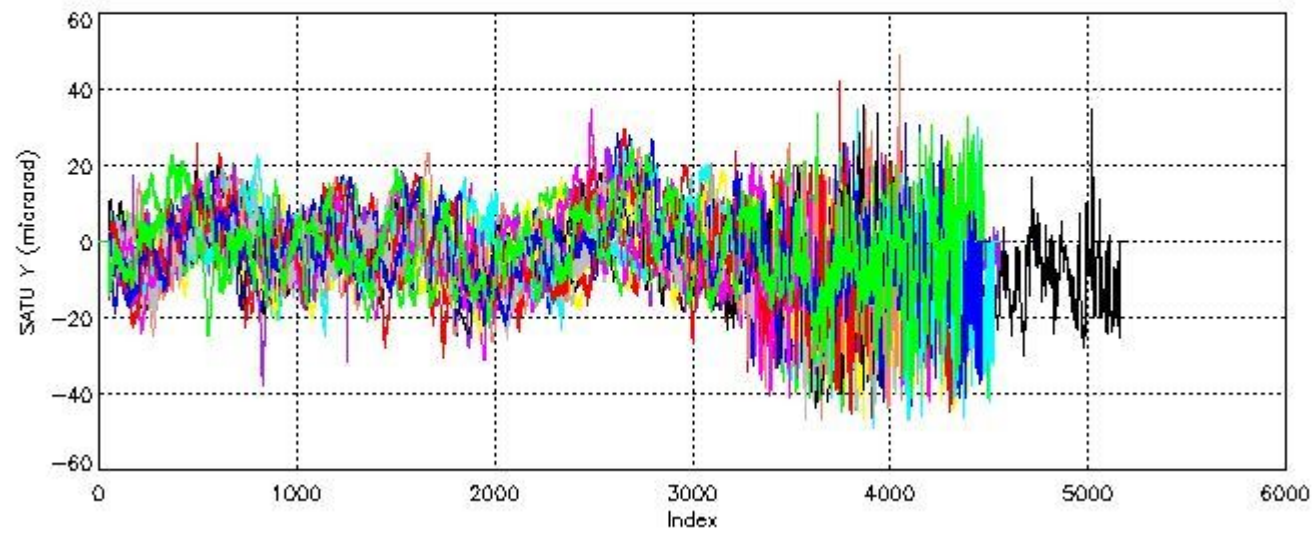

7.2 Statistics on SATU Noise Equivalent Angle (NEA) for DARK (D) and BRIGHT (B) products above 105 kms

The Star Acquisition and Tracking Unit (it is the CCD that tracks the star while it is occulted) Noise Equivalent Angle consists of the statistical angular variation of the SATU data above the atmosphere.

Statistics (in microradians) above 105 km are computed for every occultation, giving four values per occultation: one in the 'X' direction and one in the 'Y' direction for dark and bright limbs. A mean value per day in every direction and limb is calculated and monitored in order to assess instrument performance in terms of star pointing.

7.2.1 SATU NEA Statistics (table)

Statistics	SATU X (D)	SATU Y (D)	SATU X (B)	SATU Y (B)
Mean:	0.16320	-0.52135	0.057896	-0.15402
St. deviation:	0.77841	7.3908	0.65624	7.6083
Maximum:	8.8000	25.600	4.3000	28.600
Minimum:	-10.100	-38.100	-3.4000	-23.000