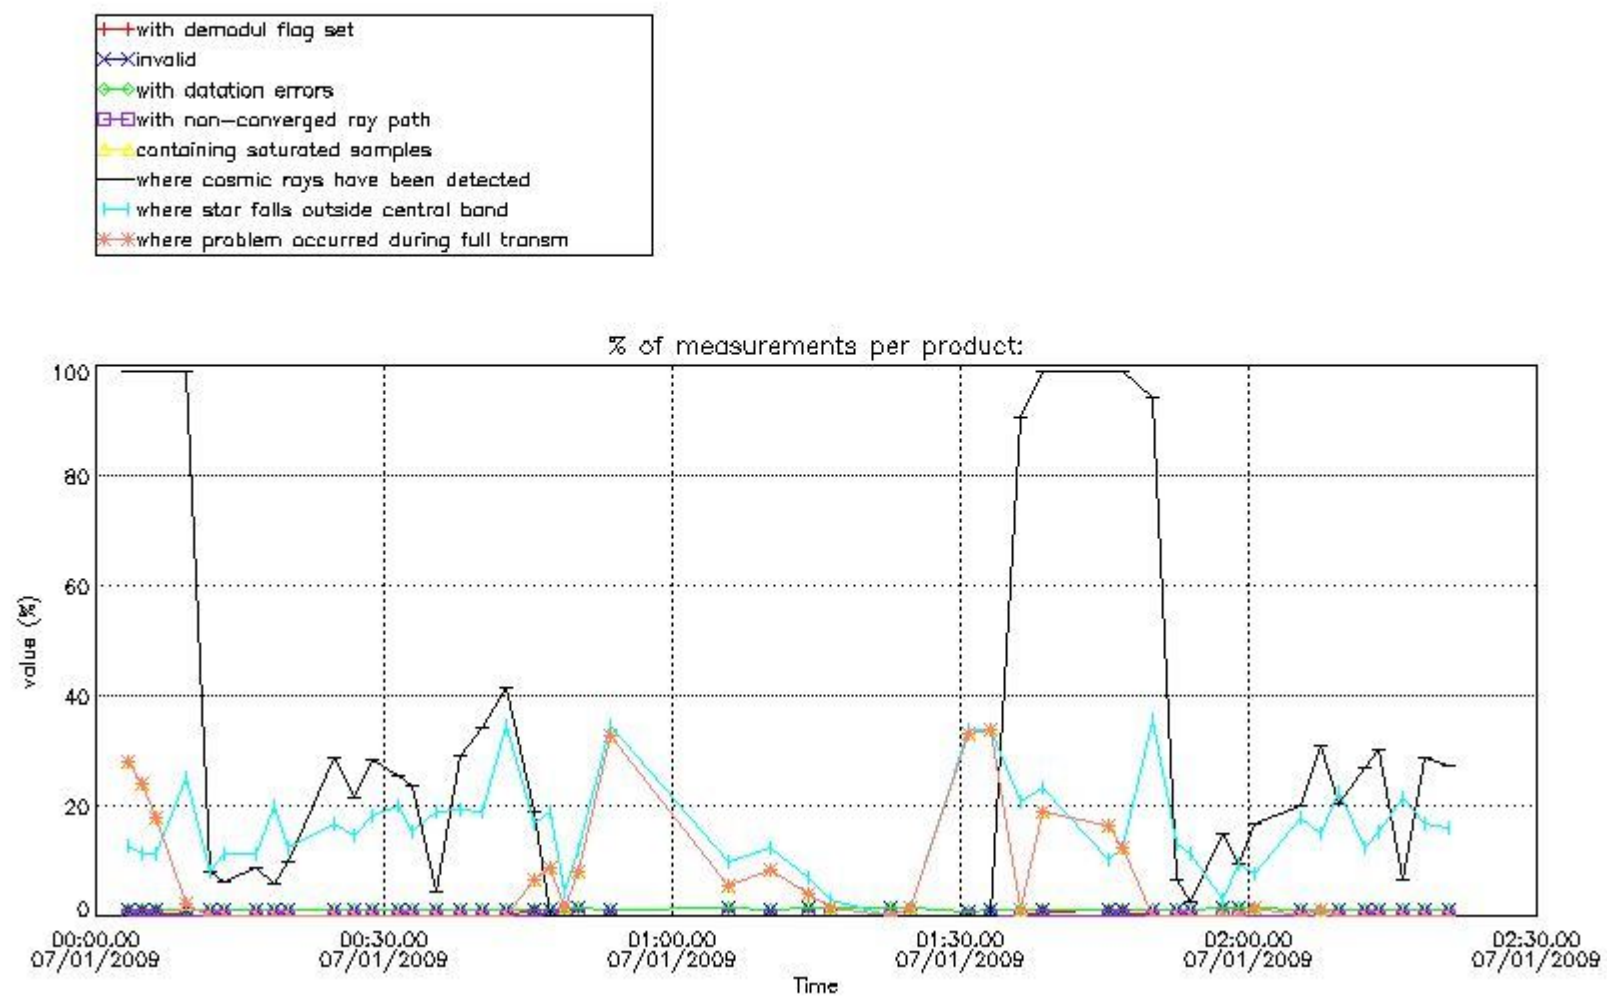

At least one measurement with demodulation flag set:	34.6939 %
Reference spectrum computed from DB:	0.00000 %
Reference spectrum with small number of measurements:	0.00000 %
SATU data not used:	0.00000 %

5.2 Plot quality information per product (time dependant)

5.3 Plot quality information per product (world map)