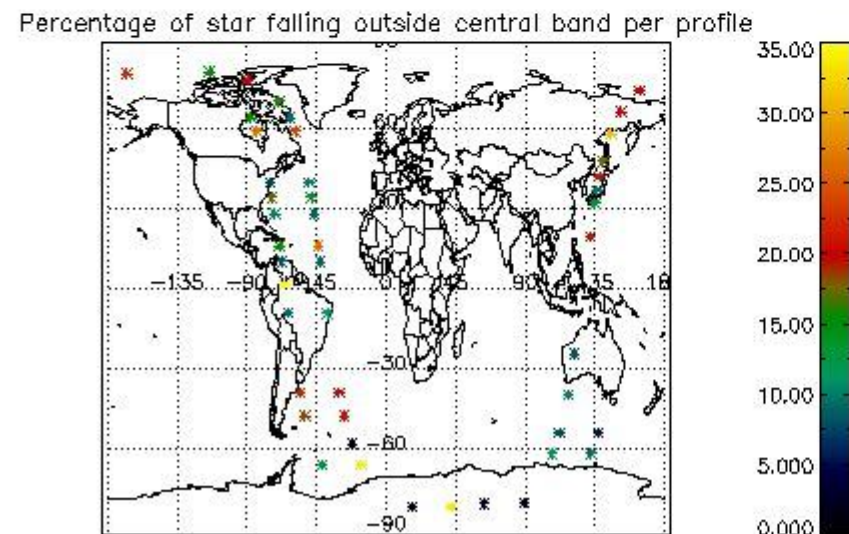

6. Statistics and plot of tangent altitude of the last measurement (DARK & BRIGHT products without errors)

6.1 Statistics on tangent altitude lost:

Statistics	DARK	BRIGHT	TWILIGHT
Mean:	15.766	17.218	NaN
St. deviation:	4.9155	5.9866	NaN
Maximum:	20.044	26.649	NaN
Minimum:	3.4290	4.3862	NaN
Number of data:	18.000	20.000	NaN

6.2 Plot for DARK limb products