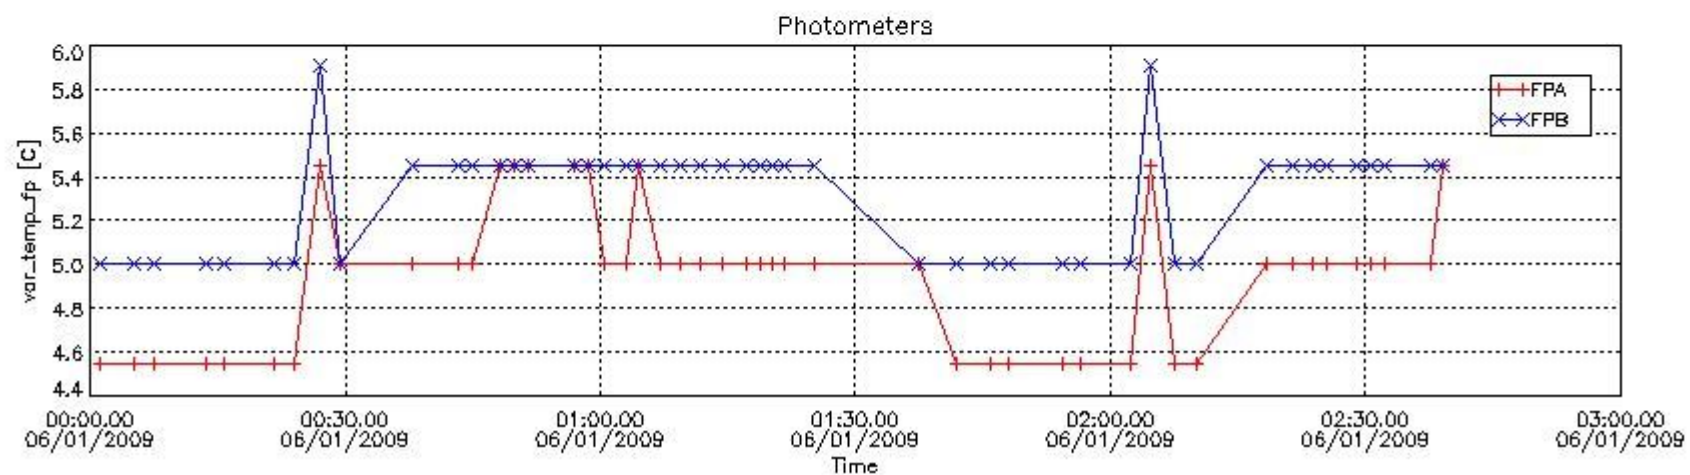

4. Overview of dark signal processing per product

The Dark Charge (DC) is a temperature-dependant signal added to the useful measurements and it is therefore subtracted from them during the processing. There are two phenomena that produce a continuous increase of the DC: the "hot pixels" (a pixel is "hot" when its DC exceeds by a significant amount its value measured on ground at the same temperature) and the "Random Telegraphic Signal" (abrupt change positive or negative of the CCD pixel signal, random in time, affecting only the DC part of the signal and not the photon generated signal).

In this section a list of products that did not use the Dark Sky Area (DSA) observation for the DC computation is given. It is also provided the mean DC plot per product for dark limb products with no error flag set.

4.1 All products used the DSA observation for the DC computation

4.2 Plot of mean dark charges per product: only products in DARK limb conditions without errors are used