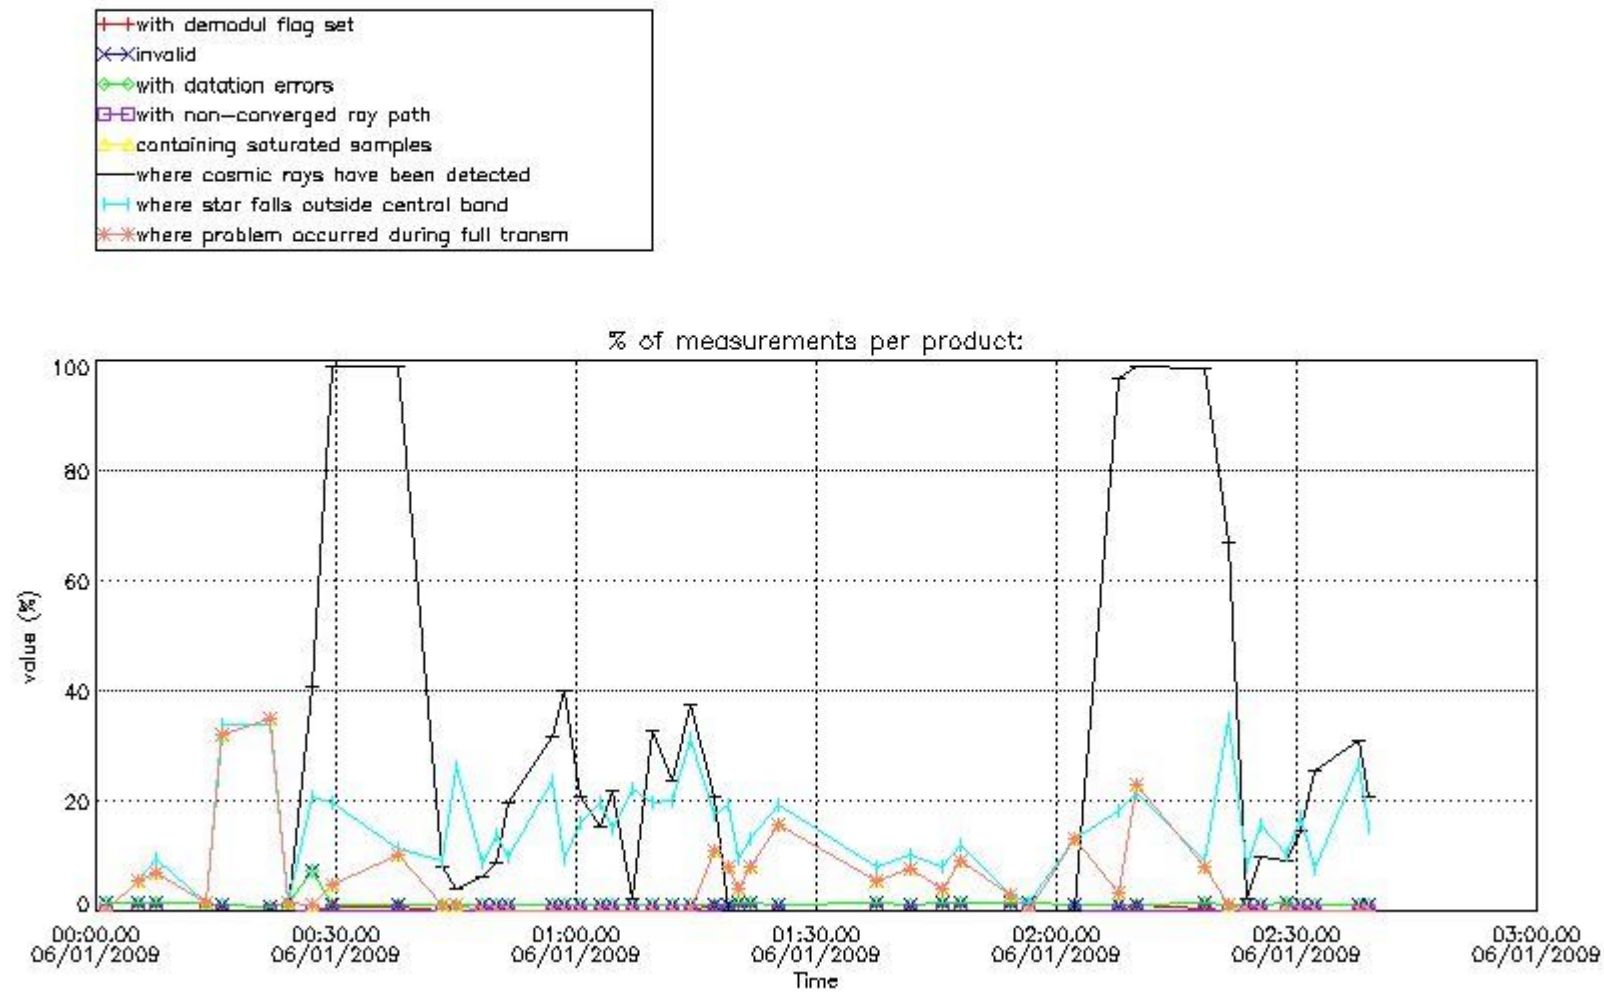

At least one measurement with demodulation flag set:	34.0426 %
Reference spectrum computed from DB:	0.00000 %
Reference spectrum with small number of measurements:	0.00000 %
SATU data not used:	0.00000 %

5.2 Plot quality information per product (time dependant)

5.3 Plot quality information per product (world map)