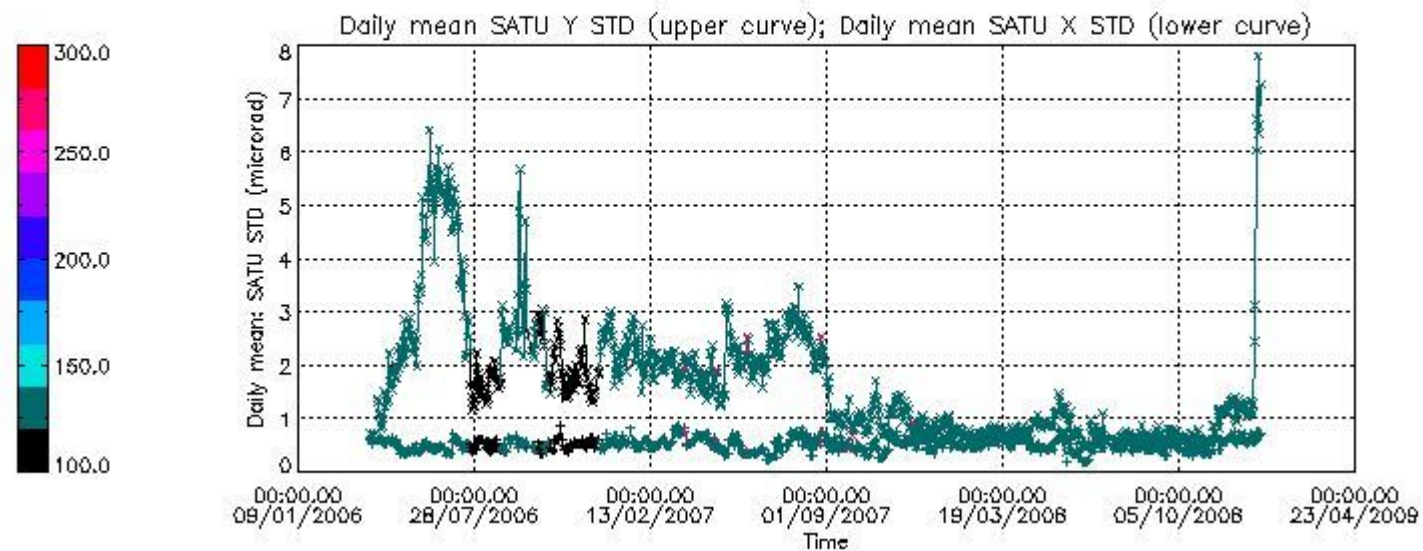

Number of data:	17050.	17050.	17650.	17650.

7.2.2 Trend of daily SATU NEA St. deviation since 1st April 2006 (dark limb)

The long term trend of the SATU 'X' and 'Y' standard deviations should be constant during the whole mission.

The colorbar represents the start tangent altitude (km) of the occultations.

Upper curve: STD of SATU Y axis

Lower curve: STD of SATU X axis

8. Auxiliary Data Files used for the production reported in section 2.4

The number reported in the third column indicates since which file (see list in section 2.4) the corresponding auxiliary file has been used. The fourth column is the date of those product files.

Type	Auxiliary Filename	Used since product	Used since product date
INST_PHYS_CHARACTERISTICS	GOM_INS_AXNIEC20050627_150713_20030716_120000_20100101_000000	1	06-JAN-2009 00:01:12
CALIBRATION_DATABASE	GOM_CAL_AXVIEC20081229_162214_20081227_000000_20100101_000000	1	06-JAN-2009 00:01:12
LEVEL-1B_PROC_CONFIG	GOM_PR1_AXNIEC20050627_151042_20020301_000000_20100101_000000	1	06-JAN-2009 00:01:12
STAR_CATALOGUE	GOM_CAT_AXVIEC20020121_161009_20020101_000000_20200101_000000	1	06-JAN-2009 00:01:12
STELLAR_SPECTRA_DATABANK	GOM_STS_AXNIEC20040308_103538_20020101_160000_20100101_000000	1	06-JAN-2009 00:01:12
ECMWF_FILE	AUX_ECF_AXNECM20090105_064110_20090105_210000_20090106_090000	1	06-JAN-2009 00:01:12
OPTIONAL_ECMWF_FILE	MISSING	1	06-JAN-2009 00:01:12
ORBIT_DATA_FILE	DOR_NAV_OPNPDE20090105_205823_000060572075_00200_35825_7103.N1	1	06-JAN-2009 00:01:12
ORBIT_DATA_FILE	DOR_NAV_OPNPDE20090105_224438_000057382075_00201_35826_7104.N1	8	06-JAN-2009 00:27:01
ORBIT_DATA_FILE	DOR_NAV_OPNPDE20090106_002535_000054192075_00202_35827_7105.N1	37	06-JAN-2009 02:04:35