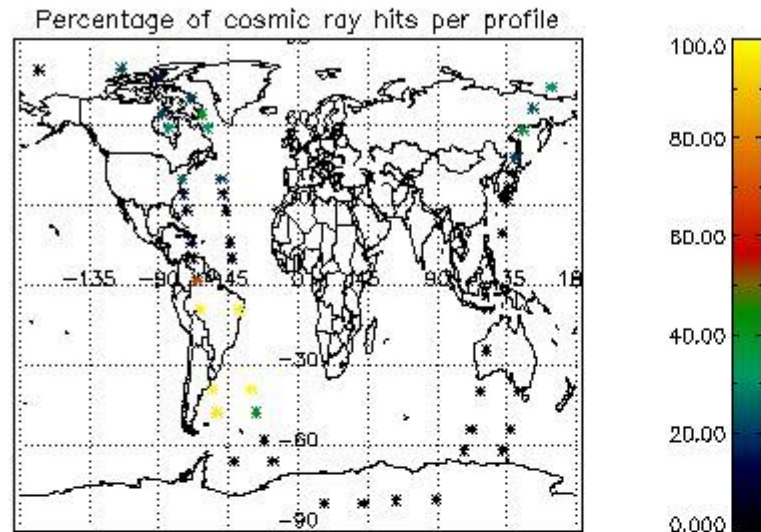

6. Statistics and plot of tangent altitude of the last measurement (DARK & BRIGHT products without errors)

6.1 Statistics on tangent altitude lost:

Statistics	DARK	BRIGHT	TWILIGHT
Mean:	15.766	17.218	NaN
St. deviation:	4.9155	5.9866	NaN
Maximum:	20.044	26.649	NaN
Minimum:	3.4290	4.3862	NaN
Number of data:	18.000	20.000	NaN

6.2 Plot for DARK limb products