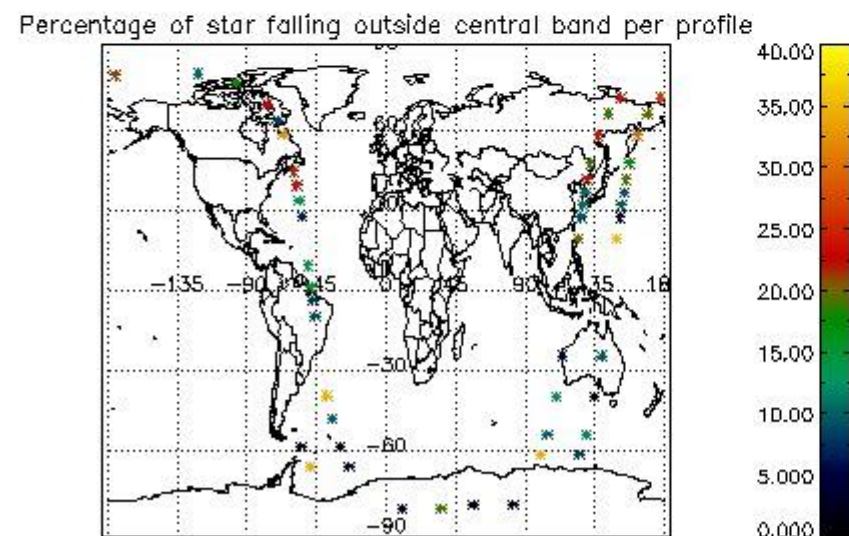

6. Statistics and plot of tangent altitude of the last measurement (DARK & BRIGHT products without errors)

6.1 Statistics on tangent altitude lost:

Statistics	DARK	BRIGHT	TWILIGHT
Mean:	14.769	17.002	NaN
St. deviation:	4.9532	6.5388	NaN
Maximum:	20.917	26.098	NaN
Minimum:	4.9160	3.3908	NaN
Number of data:	11.000	28.000	NaN

6.2 Plot for DARK limb products