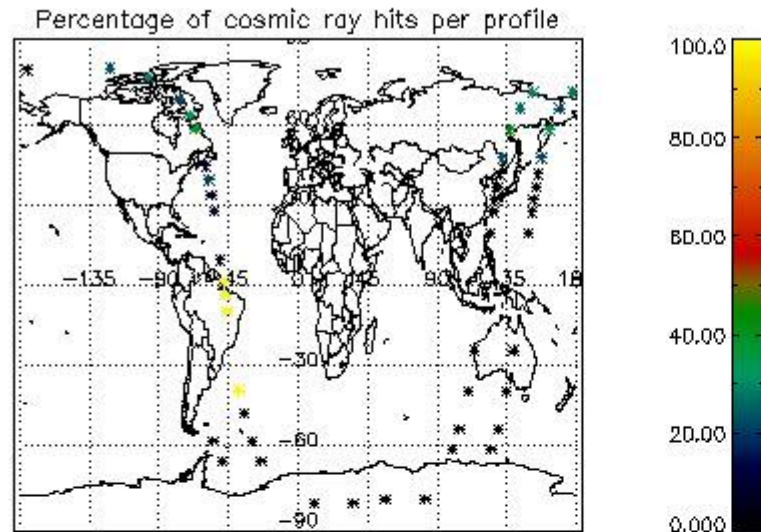

6. Statistics and plot of tangent altitude of the last measurement (DARK & BRIGHT products without errors)

6.1 Statistics on tangent altitude lost:

Statistics	DARK	BRIGHT	TWILIGHT
Mean:	14.769	17.002	NaN
St. deviation:	4.9532	6.5388	NaN
Maximum:	20.917	26.098	NaN
Minimum:	4.9160	3.3908	NaN
Number of data:	11.000	28.000	NaN

6.2 Plot for DARK limb products