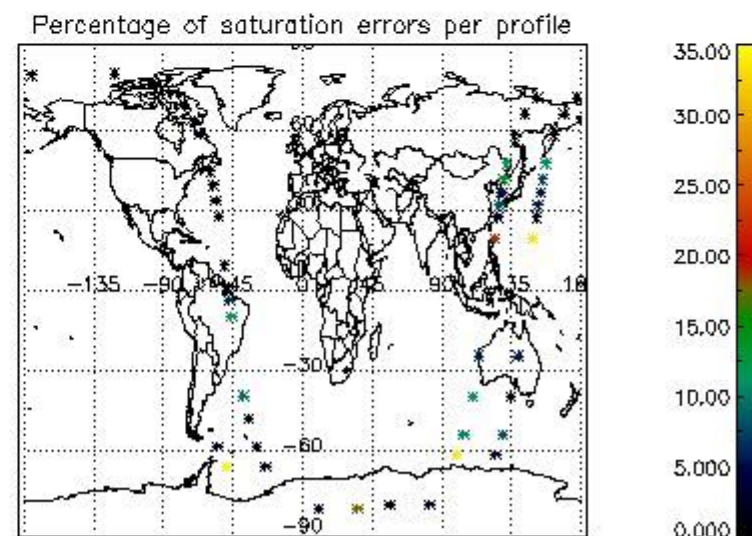

6. Statistics and plot of tangent altitude of the last measurement (DARK & BRIGHT products without errors)

6.1 Statistics on tangent altitude lost:

Statistics	DARK	BRIGHT	TWILIGHT
Mean:	14.769	17.002	NaN
St. deviation:	4.9532	6.5388	NaN
Maximum:	20.917	26.098	NaN
Minimum:	4.9160	3.3908	NaN
Number of data:	11.000	28.000	NaN

6.2 Plot for DARK limb products