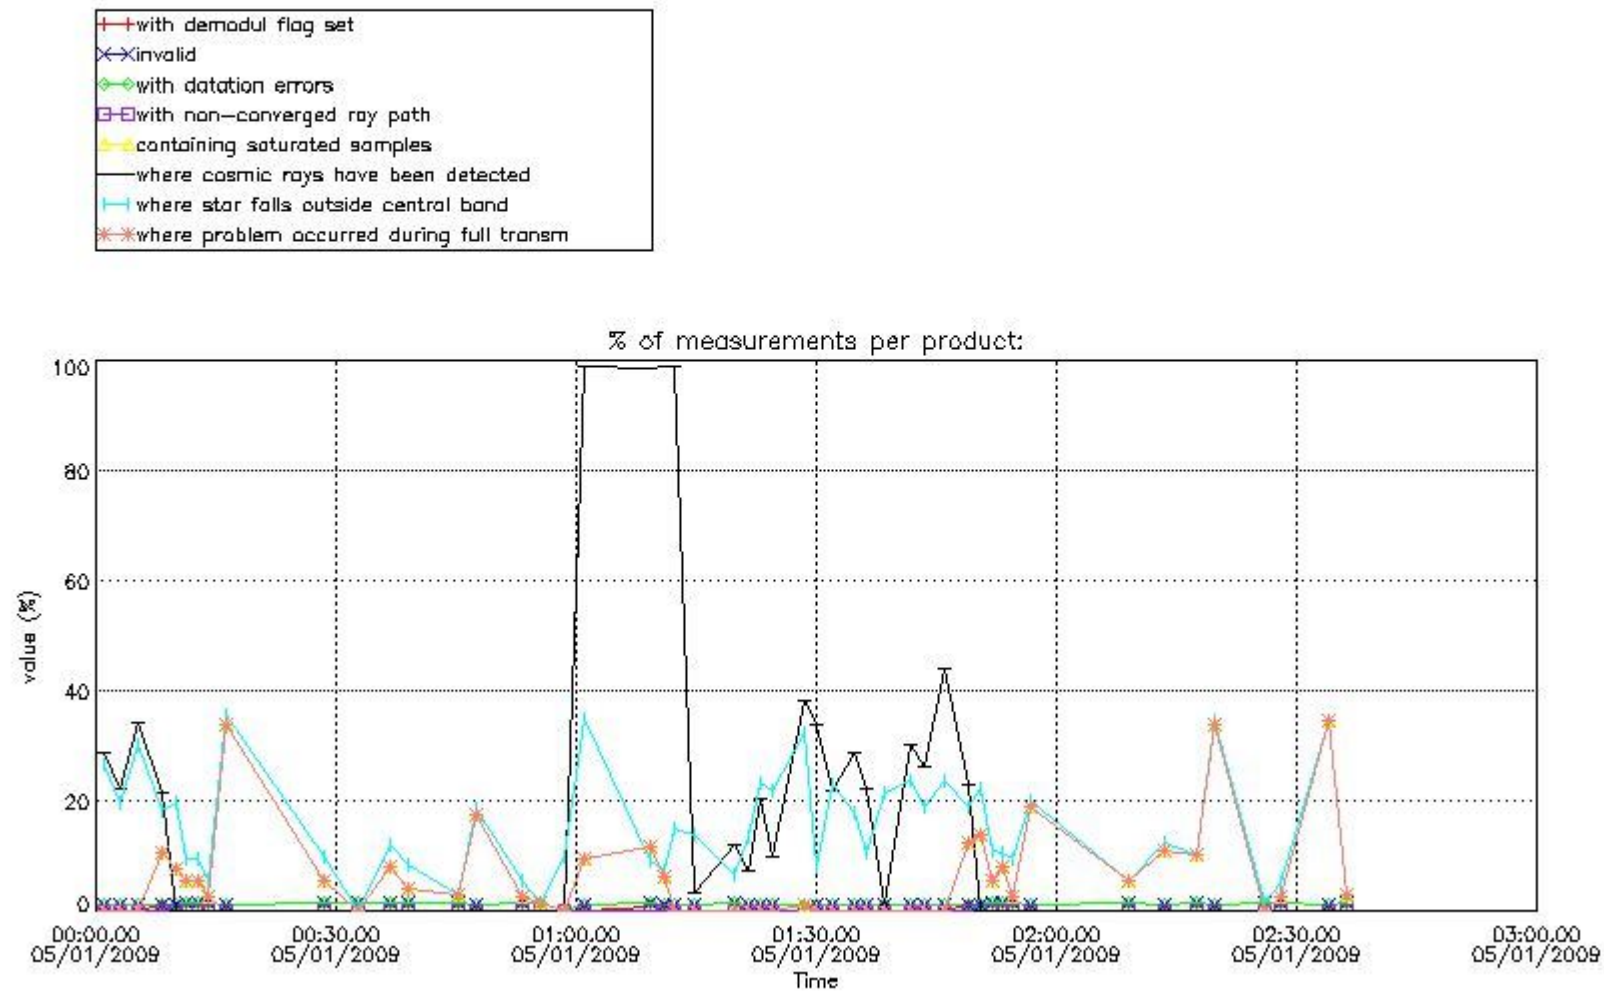

At least one measurement with demodulation flag set:	32.0000 %
Reference spectrum computed from DB:	0.00000 %
Reference spectrum with small number of measurements:	0.00000 %
SATU data not used:	0.00000 %

5.2 Plot quality information per product (time dependant)

5.3 Plot quality information per product (world map)