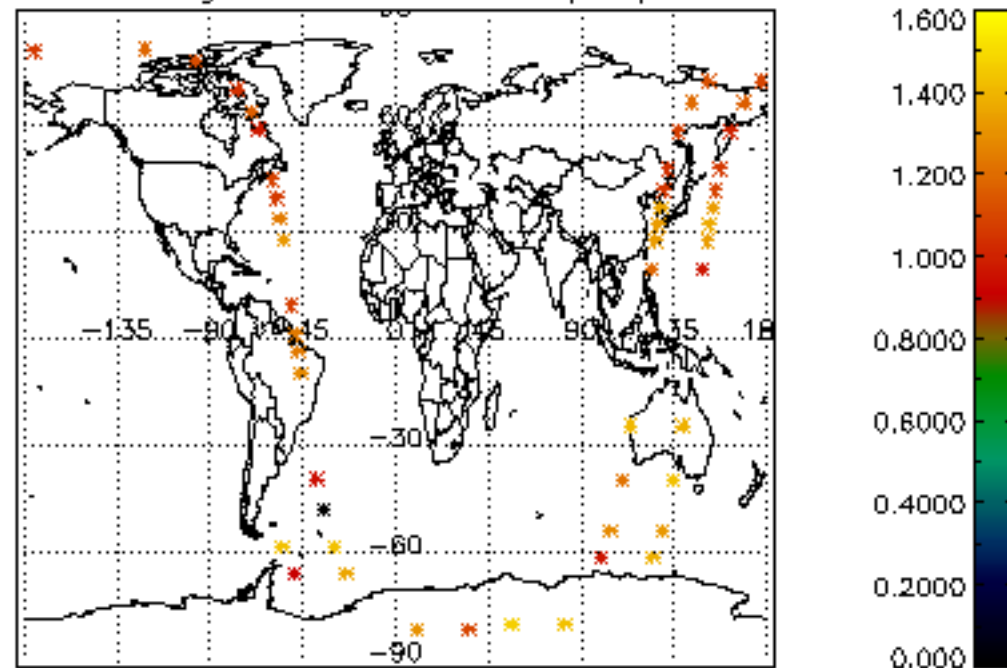

Percentage of datation errors per profile