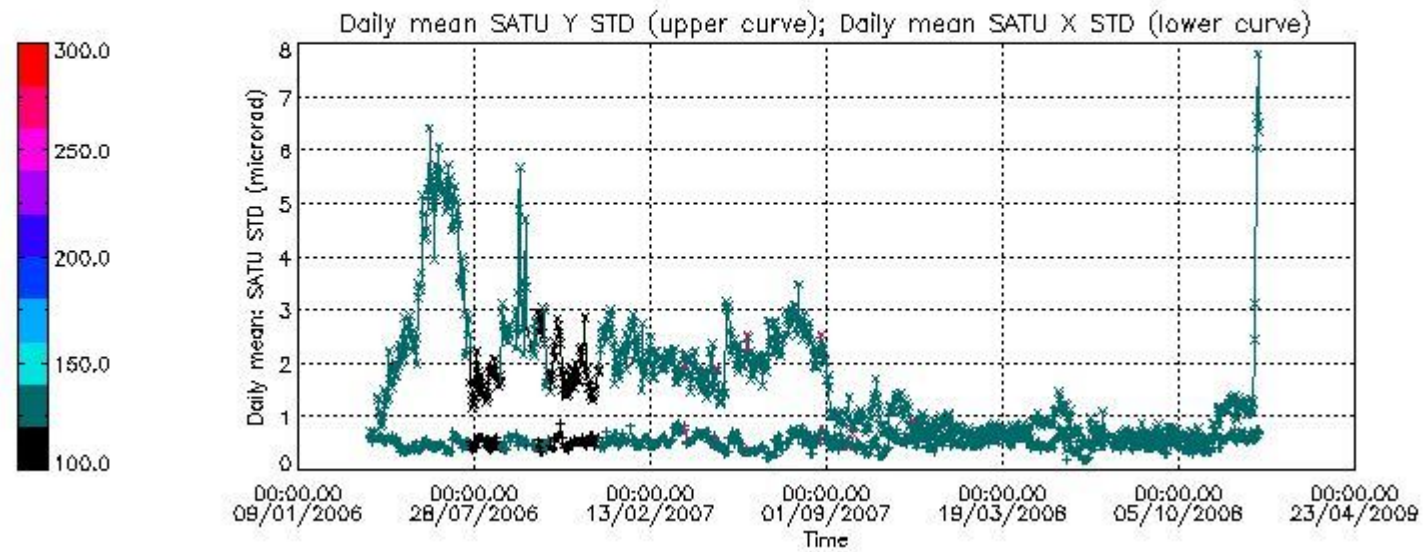

Number of data:	10250.	10250.	24150.	24150.

7.2.2 Trend of daily SATU NEA St. deviation since 1st April 2006 (dark limb)

The long term trend of the SATU 'X' and 'Y' standard deviations should be constant during the whole mission.

The colorbar represents the start tangent altitude (km) of the occultations.

Upper curve: STD of SATU Y axis

Lower curve: STD of SATU X axis

8. Auxiliary Data Files used for the production reported in section 2.4

The number reported in the third column indicates since which file (see list in section 2.4) the corresponding auxiliary file has been used. The fourth column is the date of those product files.

Type	Auxiliary Filename	Used since product	Used since product date
INST_PHYS_CHARACTERISTICS	GOM_INS_AXNIEC20050627_150713_20030716_120000_20100101_000000	1	05-JAN-2009 00:01:04
CALIBRATION_DATABASE	GOM_CAL_AXVIEC20081229_162214_20081227_000000_20100101_000000	1	05-JAN-2009 00:01:04
LEVEL-1B_PROC_CONFIG	GOM_PR1_AXNIEC20050627_151042_20020301_000000_20100101_000000	1	05-JAN-2009 00:01:04
STAR_CATALOGUE	GOM_CAT_AXVIEC20020121_161009_20020101_000000_20200101_000000	1	05-JAN-2009 00:01:04
STELLAR_SPECTRA_DATABANK	GOM_STS_AXNIEC20040308_103538_20020101_160000_20100101_000000	1	05-JAN-2009 00:01:04
ECMWF_FILE	AUX_ECF_AXNECM20090104_062112_20090104_210000_20090105_090000	1	05-JAN-2009 00:01:04
OPTIONAL_ECMWF_FILE	MISSING	1	05-JAN-2009 00:01:04
ORBIT_DATA_FILE	DOR_NAV_OPNPDE20090104_213542_000057382075_00186_35811_7097.N1	1	05-JAN-2009 00:01:04
ORBIT_DATA_FILE	DOR_NAV_OPNPDE20090104_231639_000057382075_00187_35812_7098.N1	19	05-JAN-2009 01:00:59