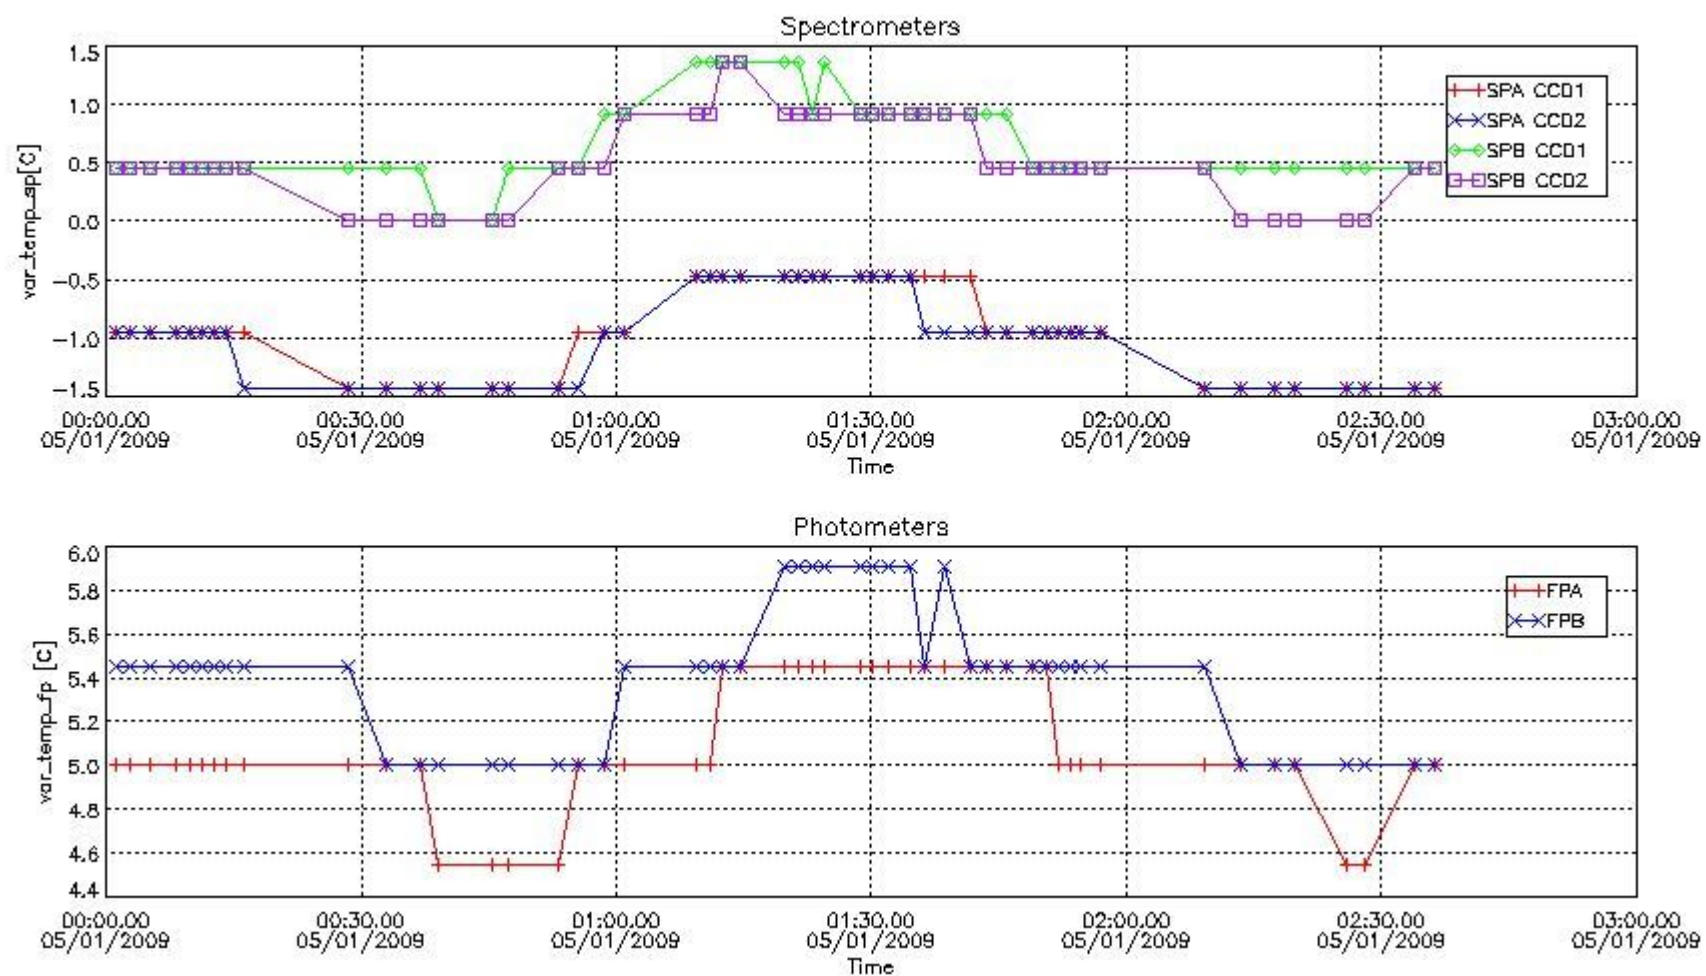

45	GOM_TRA_1PNPDE20090105_021726_000000392075_00189_35814_3930.N1	05-JAN-2009 02:17:26	Bright	39.000	119	14Eta Dra	2.7270	4700.0	78	35814	No
46	GOM_TRA_1PNPDE20090105_021941_000000522075_00189_35814_3931.N1	05-JAN-2009 02:19:41	Bright	52.000	130	23Bet Dra	2.7990	5800.0	104	35814	No
47	GOM_TRA_1PNPDE20090105_022554_000000342075_00189_35814_3932.N1	05-JAN-2009 02:25:54	Bright	34.000	133	40Zet Her	2.8070	6000.0	68	35814	No
48	GOM_TRA_1PNPDE20090105_022759_000000392075_00189_35814_3933.N1	05-JAN-2009 02:27:59	Bright	38.500	67	5Alp CrB	2.2210	11000.	77	35814	No
49	GOM_TRA_1PNPDE20090105_023353_000000552075_00189_35814_3934.N1	05-JAN-2009 02:33:53	Bright	55.000	102	24Alp Ser	2.6000	4250.0	110	35814	No
50	GOM_TRA_1PNPDE20090105_023608_000000352075_00189_35814_3935.N1	05-JAN-2009 02:36:08	Bright	35.000	120	1Del Oph	2.7340	3200.0	70	35814	No

3. Plot of GOMOS spectrometers and photometers temperatures from level 1b data

4. Overview of dark signal processing per product

The Dark Charge (DC) is a temperature-dependant signal added to the useful measurements and it is therefore subtracted from them during the processing. There are two phenomena that produce a continuous increase of the DC: the "hot pixels" (a pixel is "hot" when its DC exceeds by a significant amount its value measured on ground at the same temperature) and the "Random Telegraphic Signal" (abrupt change positive or negative of the CCD pixel signal, random in time, affecting only the DC part of the signal and not the photon generated signal).

In this section a list of products that did not use the Dark Sky Area (DSA) observation for the DC computation is given. It is also provided the mean DC plot per product for dark limb products with no error flag set.

4.1 All products used the DSA observation for the DC computation

4.2 Plot of mean dark charges per product: only products in DARK limb conditions without errors are used