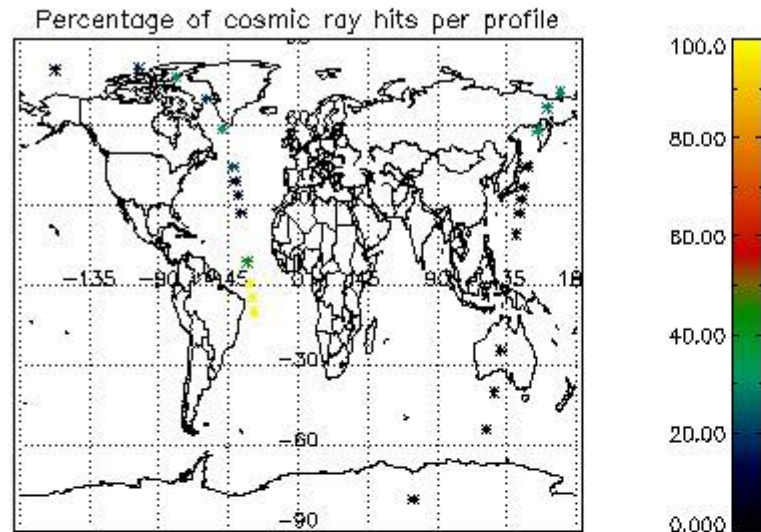

6. Statistics and plot of tangent altitude of the last measurement (DARK & BRIGHT products without errors)

6.1 Statistics on tangent altitude lost:

Statistics	DARK	BRIGHT	TWILIGHT
Mean:	13.734	17.525	NaN
St. deviation:	5.3389	5.2671	NaN
Maximum:	20.245	23.742	NaN
Minimum:	3.1382	4.7303	NaN
Number of data:	10.000	9.0000	NaN

6.2 Plot for DARK limb products