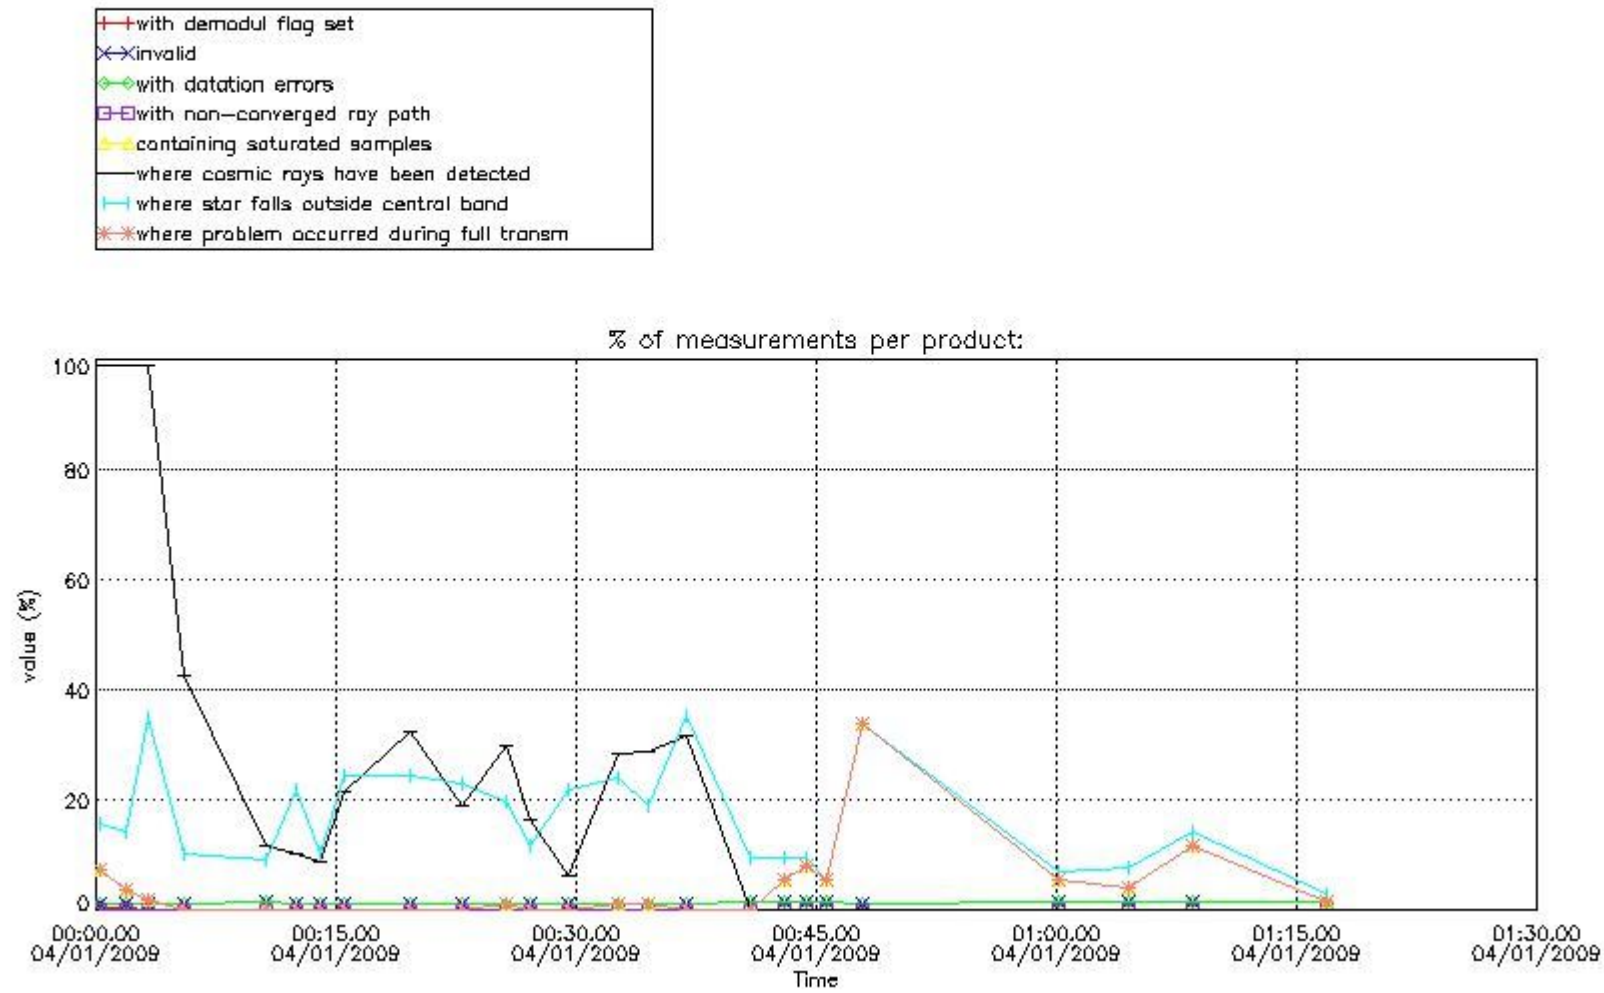

(error flag in the MPH set to "0") are used.

5.1 Percentage of products during reporting period with:

At least one measurement with demodulation flag set:	32.0000 %
Reference spectrum computed from DB:	0.00000 %
Reference spectrum with small number of measurements:	0.00000 %
SATU data not used:	0.00000 %

5.2 Plot quality information per product (time dependant)

5.3 Plot quality information per product (world map)