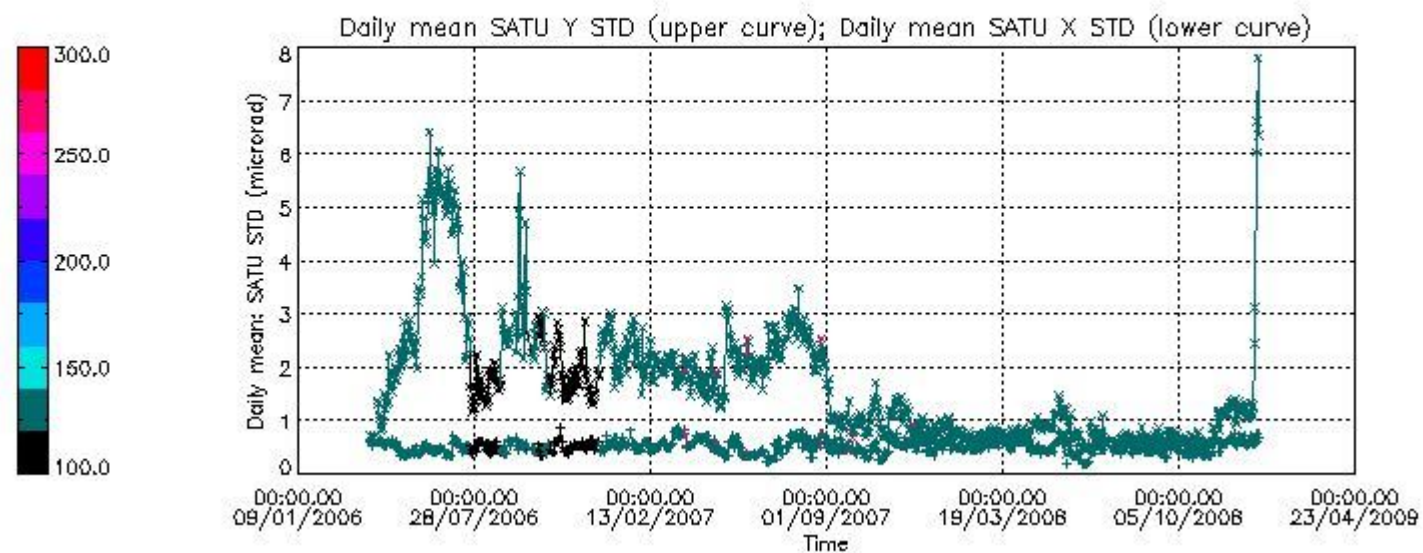

Number of data:	9150.0	9150.0	7400.0	7400.0

7.2.2 Trend of daily SATU NEA St. deviation since 1st April 2006 (dark limb)

The long term trend of the SATU 'X' and 'Y' standard deviations should be constant during the whole mission.

The colorbar represents the start tangent altitude (km) of the occultations.

Upper curve: STD of SATU Y axis

Lower curve: STD of SATU X axis

8. Auxiliary Data Files used for the production reported in section 2.4

The number reported in the third column indicates since which file (see list in section 2.4) the corresponding auxiliary file has been used. The fourth column is the date of those product files.

Type	Auxiliary Filename	Used since product	Used since product date
INST_PHYS_CHARACTERISTICS	GOM_INS_AXNIEC20050627_150713_20030716_120000_20100101_000000	1	04-JAN-2009 00:00:13
CALIBRATION_DATABASE	GOM_CAL_AXVIEC20081229_162214_20081227_000000_20100101_000000	1	04-JAN-2009 00:00:13
LEVEL-1B_PROC_CONFIG	GOM_PR1_AXNIEC20050627_151042_20020301_000000_20100101_000000	1	04-JAN-2009 00:00:13
STAR_CATALOGUE	GOM_CAT_AXVIEC20020121_161009_20020101_000000_20200101_000000	1	04-JAN-2009 00:00:13
STELLAR_SPECTRA_DATABANK	GOM_STS_AXNIEC20040308_103538_20020101_160000_20100101_000000	1	04-JAN-2009 00:00:13
ECMWF_FILE	AUX_ECF_AXNECM20090103_064110_20090103_210000_20090104_090000	1	04-JAN-2009 00:00:13
OPTIONAL_ECMWF_FILE	MISSING	1	04-JAN-2009 00:00:13
ORBIT_DATA_FILE	DOR_NAV_OPNPDE20090103_220742_000057382075_00172_35797_7091.N1	1	04-JAN-2009 00:00:13
ORBIT_DATA_FILE	DOR_NAV_OPNPDE20090103_234839_000057382075_00173_35798_7092.N1	4	04-JAN-2009 00:05:28
ORBIT_DATA_FILE	DOR_NAV_OPNPDE20090103_220742_000057382075_00172_35797_7091.N1	5	04-JAN-2009 00:10:38
ORBIT_DATA_FILE	DOR_NAV_OPNPDE20090103_234839_000057382075_00173_35798_7092.N1	11	04-JAN-2009 00:25:36
ORBIT_DATA_FILE	DOR_NAV_OPNPDE20090103_220742_000057382075_00172_35797_7091.N1	12	04-JAN-2009 00:27:07
ORBIT_DATA_FILE	DOR_NAV_OPNPDE20090103_234839_000057382075_00173_35798_7092.N1	17	04-JAN-2009 00:40:52
ORBIT_DATA_FILE	DOR_NAV_OPNPDE20090103_220742_000057382075_00172_35797_7091.N1	18	04-JAN-2009 00:42:58
ORBIT_DATA_FILE	DOR_NAV_OPNPDE20090103_234839_000057382075_00173_35798_7092.N1	22	04-JAN-2009 01:00:07