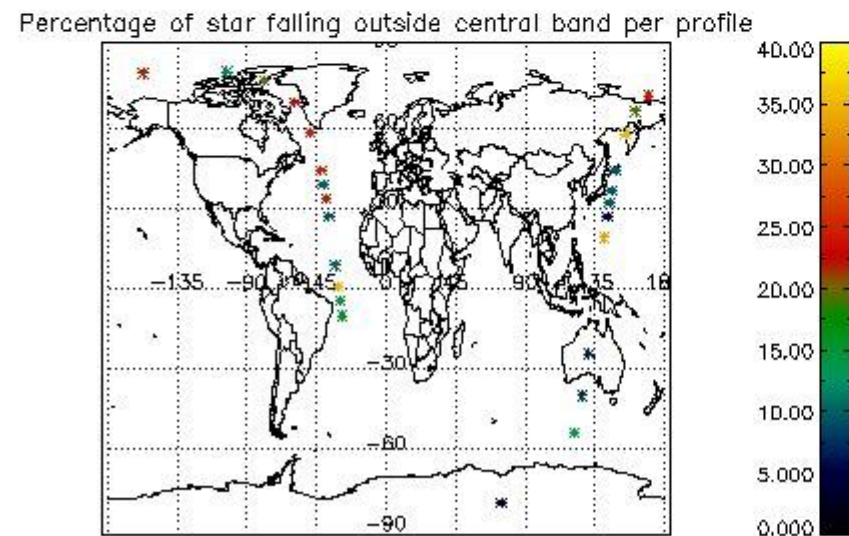

5.2 Plot quality information per product (time dependant)

5.3 Plot quality information per product (world map)

6. Statistics and plot of tangent altitude of the last measurement (DARK & BRIGHT products without errors)