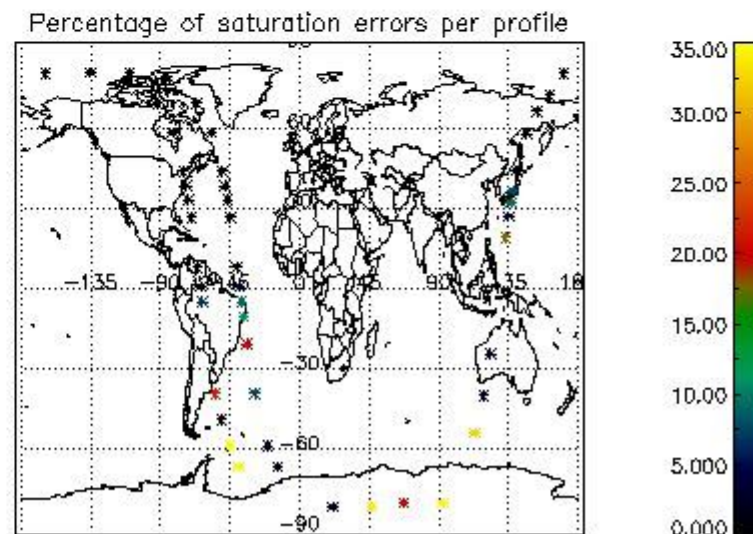

6. Statistics and plot of tangent altitude of the last measurement (DARK & BRIGHT products without errors)

6.1 Statistics on tangent altitude lost:

Statistics	DARK	BRIGHT	TWILIGHT
Mean:	14.497	13.708	NaN
St. deviation:	4.3927	7.9816	NaN
Maximum:	20.471	23.288	NaN
Minimum:	4.7749	3.6766	NaN
Number of data:	20.000	17.000	NaN

6.2 Plot for DARK limb products