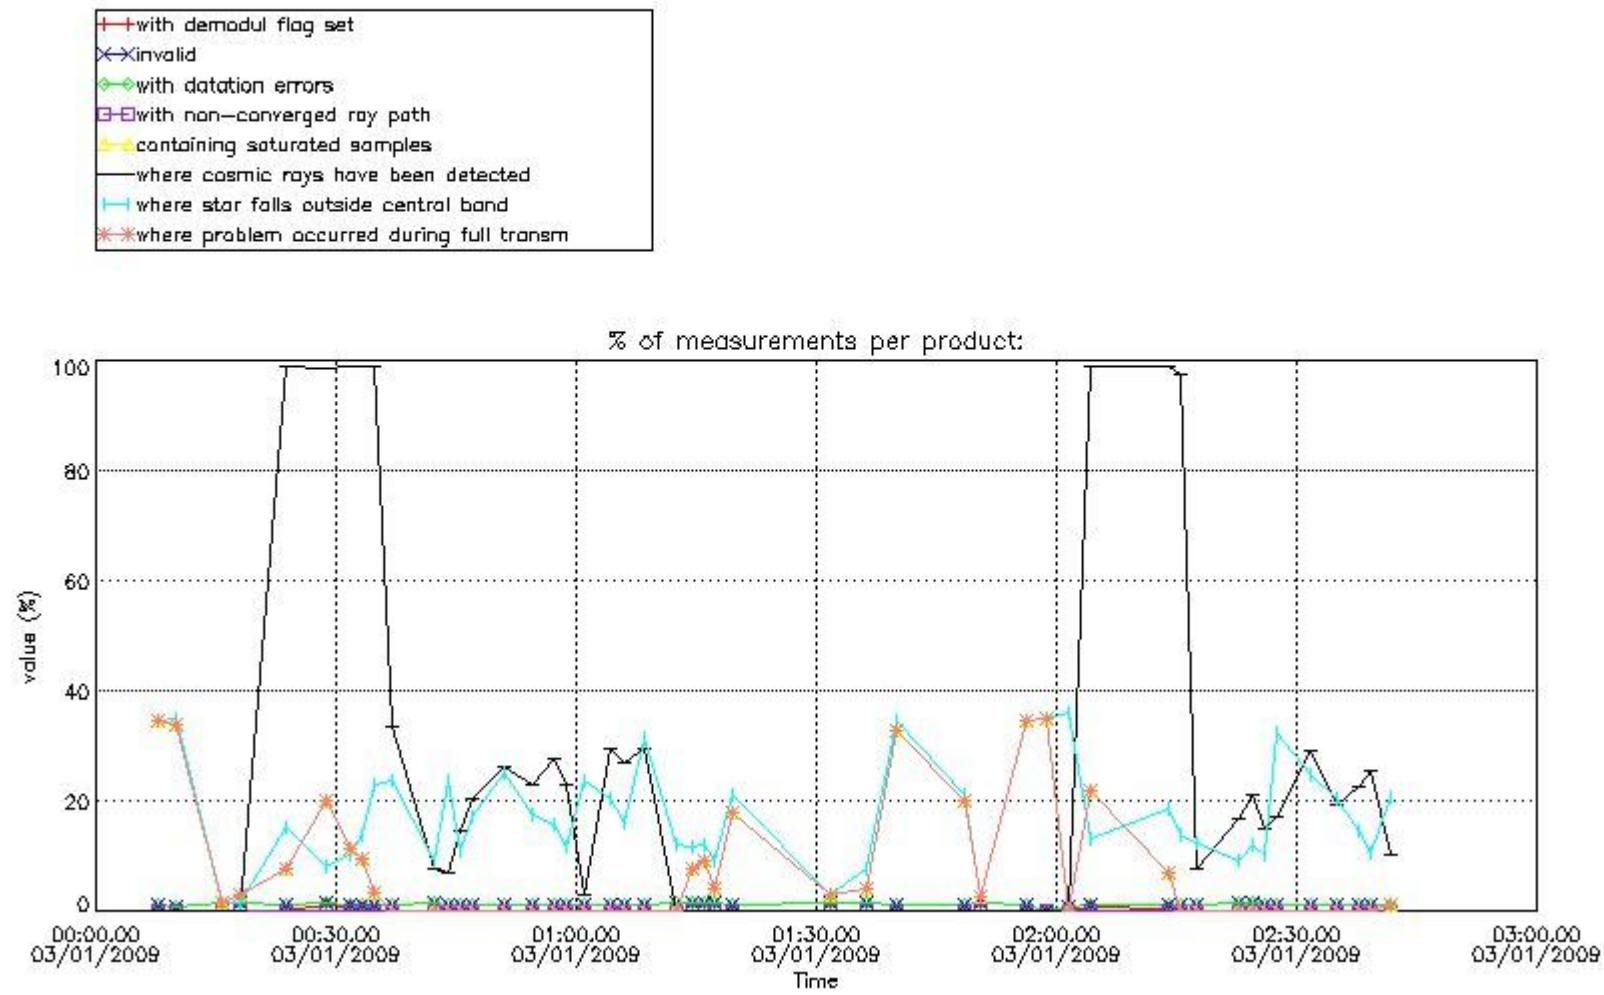

At least one measurement with demodulation flag set:	37.5000 %
Reference spectrum computed from DB:	0.00000 %
Reference spectrum with small number of measurements:	0.00000 %
SATU data not used:	0.00000 %

5.2 Plot quality information per product (time dependant)

5.3 Plot quality information per product (world map)