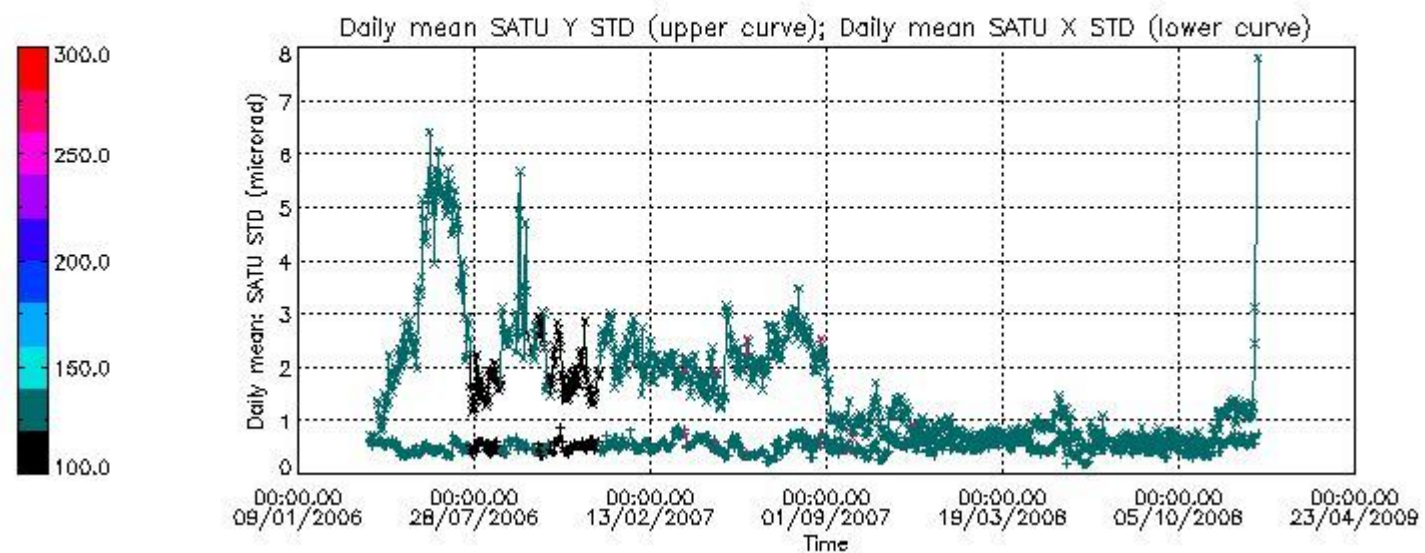

Number of data:	18350.	18350.	14850.	14850.

7.2.2 Trend of daily SATU NEA St. deviation since 1st April 2006 (dark limb)

The long term trend of the SATU 'X' and 'Y' standard deviations should be constant during the whole mission.

The colorbar represents the start tangent altitude (km) of the occultations.

Upper curve: STD of SATU Y axis

Lower curve: STD of SATU X axis

8. Auxiliary Data Files used for the production reported in section 2.4

The number reported in the third column indicates since which file (see list in section 2.4) the corresponding auxiliary file has been used. The fourth column is the date of those product files.

Type	Auxiliary Filename	Used since product	Used since product date
INST_PHYS_CHARACTERISTICS	GOM_INS_AXNIEC20050627_150713_20030716_120000_20100101_000000	1	03-JAN-2009 00:07:51
CALIBRATION_DATABASE	GOM_CAL_AXVIEC20081229_162214_20081227_000000_20100101_000000	1	03-JAN-2009 00:07:51
LEVEL-1B_PROC_CONFIG	GOM_PR1_AXNIEC20050627_151042_20020301_000000_20100101_000000	1	03-JAN-2009 00:07:51
STAR_CATALOGUE	GOM_CAT_AXVIEC20020121_161009_20020101_000000_20200101_000000	1	03-JAN-2009 00:07:51
STELLAR_SPECTRA_DATABANK	GOM_STS_AXNIEC20040308_103538_20020101_160000_20100101_000000	1	03-JAN-2009 00:07:51
ECMWF_FILE	AUX_ECF_AXNECM20090102_064110_20090102_210000_20090103_090000	1	03-JAN-2009 00:07:51
OPTIONAL_ECMWF_FILE	MISSING	1	03-JAN-2009 00:07:51
ORBIT_DATA_FILE	DOR_NAV_OPNPDE20090102_205326_000060572075_00157_35782_7084.N1	1	03-JAN-2009 00:07:51
ORBIT_DATA_FILE	DOR_NAV_OPNPDE20090102_223942_000057382075_00158_35783_7085.N1	5	03-JAN-2009 00:20:53
ORBIT_DATA_FILE	DOR_NAV_OPNPDE20090103_002039_000054192075_00159_35784_7086.N1	36	03-JAN-2009 02:01:30