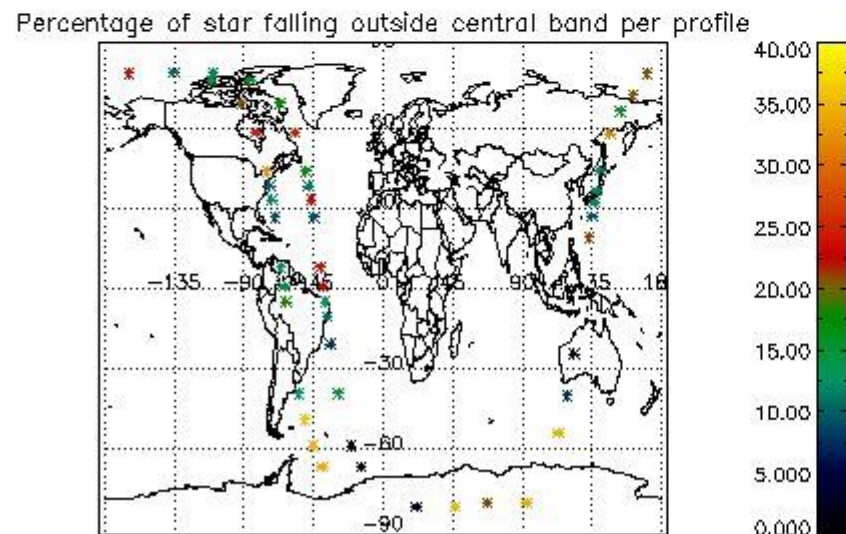

6. Statistics and plot of tangent altitude of the last measurement (DARK & BRIGHT products without errors)

6.1 Statistics on tangent altitude lost:

Statistics	DARK	BRIGHT	TWILIGHT
Mean:	14.497	13.708	NaN
St. deviation:	4.3927	7.9816	NaN
Maximum:	20.471	23.288	NaN
Minimum:	4.7749	3.6766	NaN
Number of data:	20.000	17.000	NaN

6.2 Plot for DARK limb products