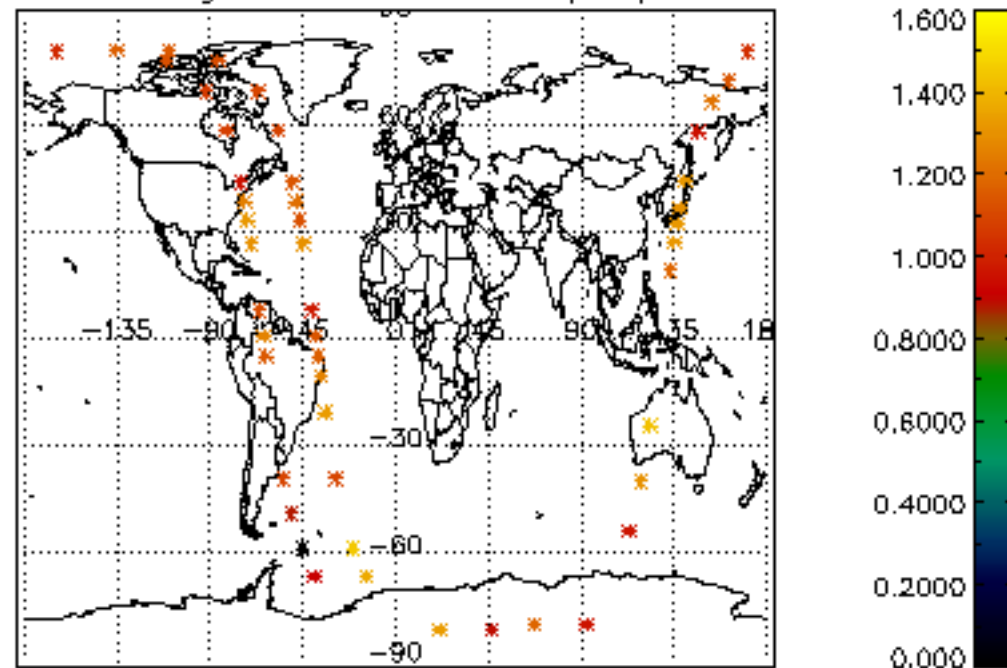

Percentage of datation errors per profile