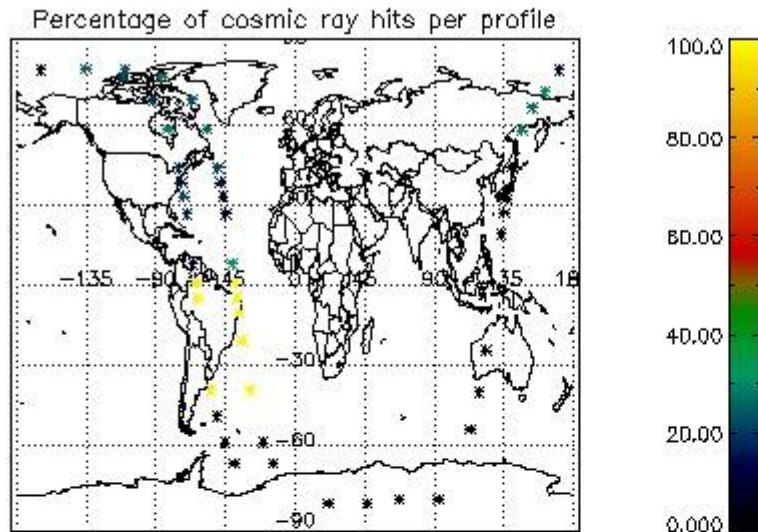

6. Statistics and plot of tangent altitude of the last measurement (DARK & BRIGHT products without errors)

6.1 Statistics on tangent altitude lost:

Statistics	DARK	BRIGHT	TWILIGHT
Mean:	14.497	13.708	NaN
St. deviation:	4.3927	7.9816	NaN
Maximum:	20.471	23.288	NaN
Minimum:	4.7749	3.6766	NaN
Number of data:	20.000	17.000	NaN

6.2 Plot for DARK limb products