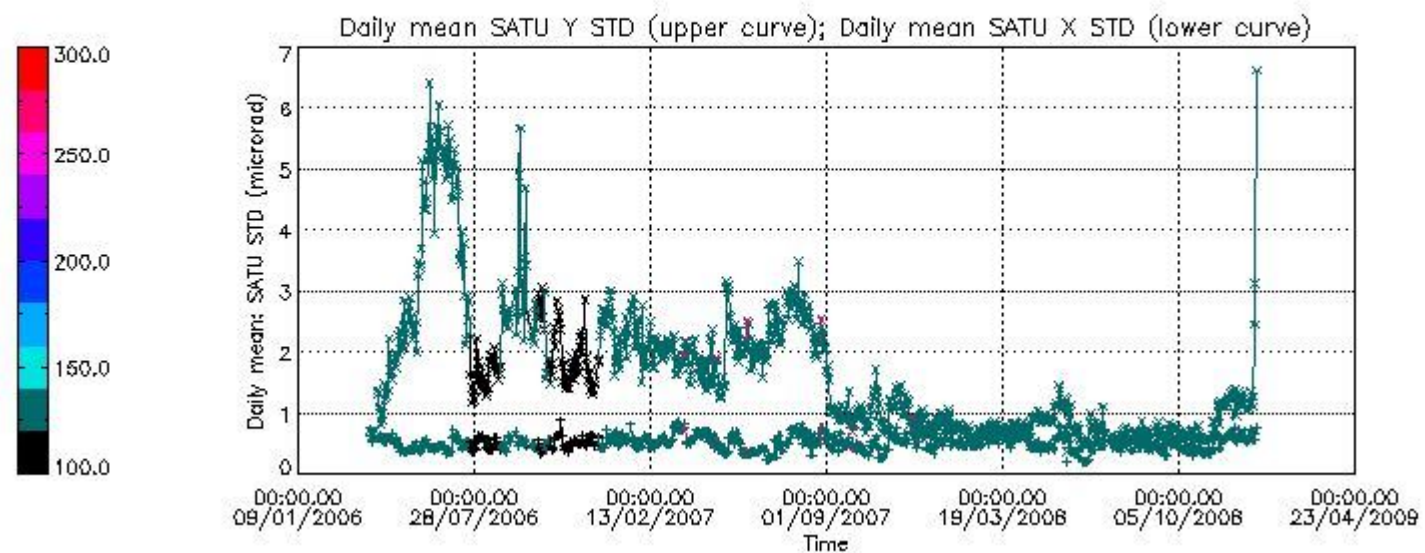

Number of data:	35250.	35250.	37300.	37300.

7.2.2 Trend of daily SATU NEA St. deviation since 1st April 2006 (dark limb)

The long term trend of the SATU 'X' and 'Y' standard deviations should be constant during the whole mission.

The colorbar represents the start tangent altitude (km) of the occultations.

Upper curve: STD of SATU Y axis
Lower curve: STD of SATU X axis

8. Auxiliary Data Files used for the production reported in section 2.4

The number reported in the third column indicates since which file (see list in section 2.4) the corresponding auxiliary file has been used. The fourth column is the date of those product files.

Type	Auxiliary Filename	Used since product	Used since product date
INST_PHYS_CHARACTERISTICS	GOM_INS_AXNIEC20050627_150713_20030716_120000_20100101_000000	1	02-JAN-2009 00:02:46
CALIBRATION_DATABASE	GOM_CAL_AXVIEC20081229_162214_20081227_000000_20100101_000000	1	02-JAN-2009 00:02:46
LEVEL-1B_PROC_CONFIG	GOM_PR1_AXNIEC20050627_151042_20020301_000000_20100101_000000	1	02-JAN-2009 00:02:46
STAR_CATALOGUE	GOM_CAT_AXVIEC20020121_161009_20020101_000000_20200101_000000	1	02-JAN-2009 00:02:46
STELLAR_SPECTRA_DATABANK	GOM_STS_AXNIEC20040308_103538_20020101_160000_20100101_000000	1	02-JAN-2009 00:02:46
ECMWF_FILE	AUX_ECF_AXNECM20090101_062111_20090101_210000_20090102_090000	1	02-JAN-2009 00:02:46
ECMWF_FILE	AUX_ECF_AXNECM20090101_182111_20090102_030000_20090102_150000	46	02-JAN-2009 03:52:16
ECMWF_FILE	AUX_ECF_AXNECM20090102_062111_20090102_150000_20090103_030000	82	02-JAN-2009 20:54:32
OPTIONAL_ECMWF_FILE	MISSING	1	02-JAN-2009 00:02:46
ORBIT_DATA_FILE	DOR_NAV_OPNPDE20090101_213045_000057382075_00143_35768_7079.N1	1	02-JAN-2009 00:02:46
ORBIT_DATA_FILE	DOR_NAV_OPNPDE20090101_231142_000057382075_00144_35769_7080.N1	13	02-JAN-2009 00:55:06
ORBIT_DATA_FILE	DOR_NAV_OPNPDE20090102_005239_000063762075_00145_35770_7081.N1	46	02-JAN-2009 03:52:16
ORBIT_DATA_FILE	DOR_NAV_OPNPDE20090102_034759_000054192075_00147_35772_7082.N1	50	02-JAN-2009 05:28:58
ORBIT_DATA_FILE	DOR_NAV_OPNPDE20090102_205326_000060572075_00157_35782_7084.N1	82	02-JAN-2009 20:54:32