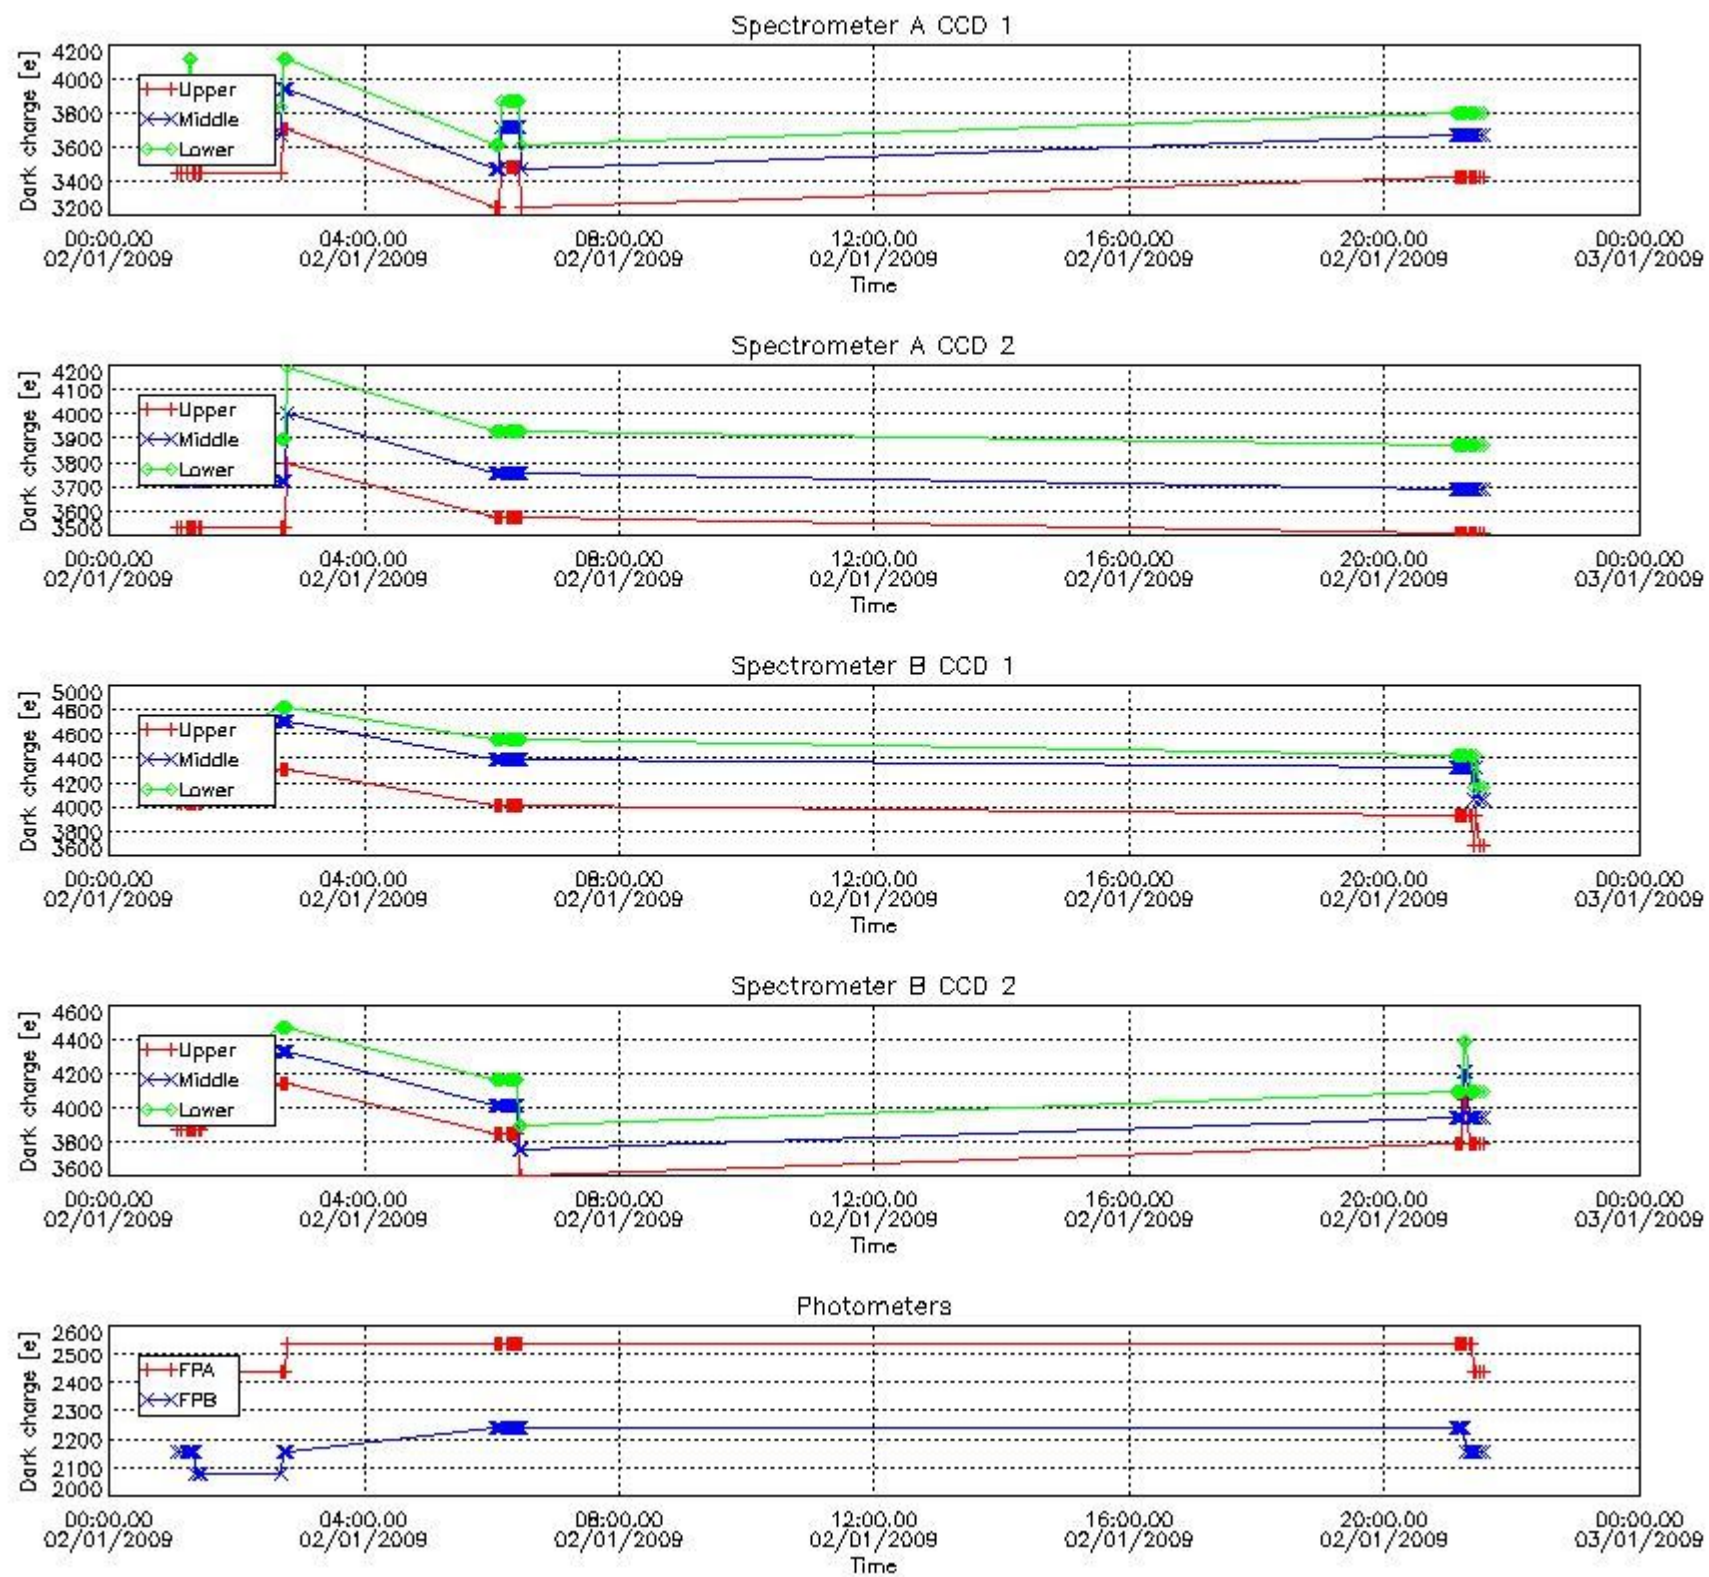

only the DC part of the signal and not the photon generated signal).
In this section a list of products that did not use the Dark Sky Area (DSA) observation for the DC computation is given.
It is also provided the mean DC plot per product for dark limb products with no error flag set.

4.1 All products used the DSA observation for the DC computation

4.2 Plot of mean dark charges per product: only products in DARK limb conditions without errors are used

5. Demodulation flag and quality information monitoring

In this section it is presented the modulation information extracted from the pcd (product confidence data)