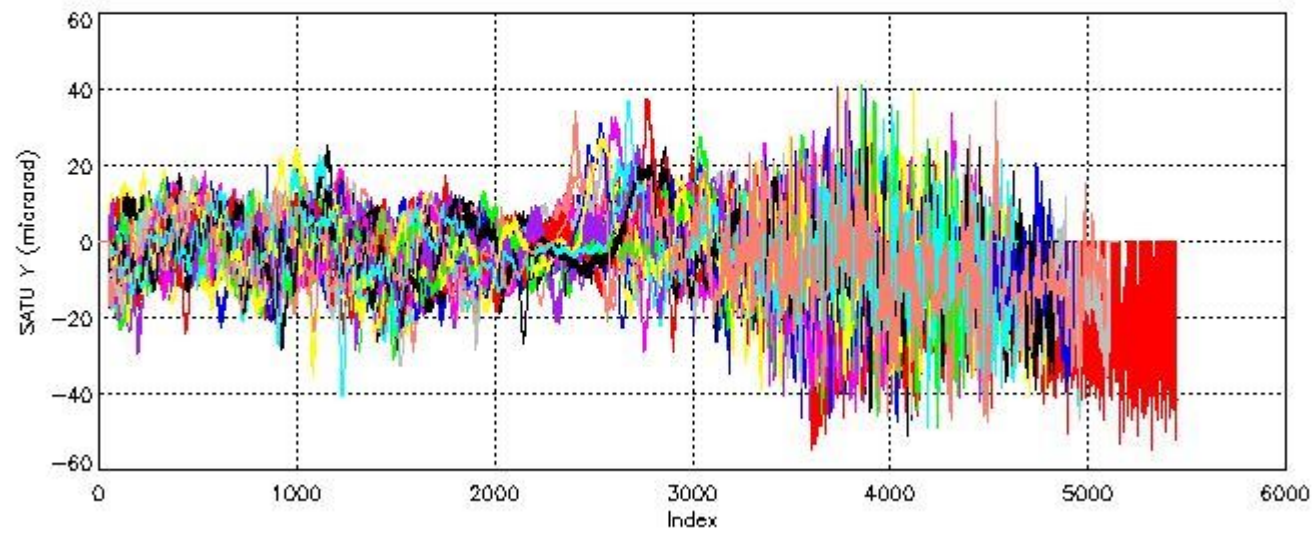

7.2 Statistics on SATU Noise Equivalent Angle (NEA) for DARK (D) and BRIGHT (B) products above 105 kms

The Star Acquisition and Tracking Unit (it is the CCD that tracks the star while it is occulted) Noise Equivalent Angle consists of the statistical angular variation of the SATU data above the atmosphere.

Statistics (in microradians) above 105 km are computed for every occultation, giving four values per occultation: one in the 'X' direction and one in the 'Y' direction for dark and bright limbs. A mean value per day in every direction and limb is calculated and monitored in order to assess instrument performance in terms of star pointing.

7.2.1 SATU NEA Statistics (table)

Statistics	SATU X (D)	SATU Y (D)	SATU X (B)	SATU Y (B)
Mean:	0.13037	-0.85099	0.087061	-1.2360
St. deviation:	0.75519	6.6203	0.69944	6.3131
Maximum:	5.3000	24.200	4.8000	20.200
Minimum:	-5.2000	-37.600	-4.1000	-25.400