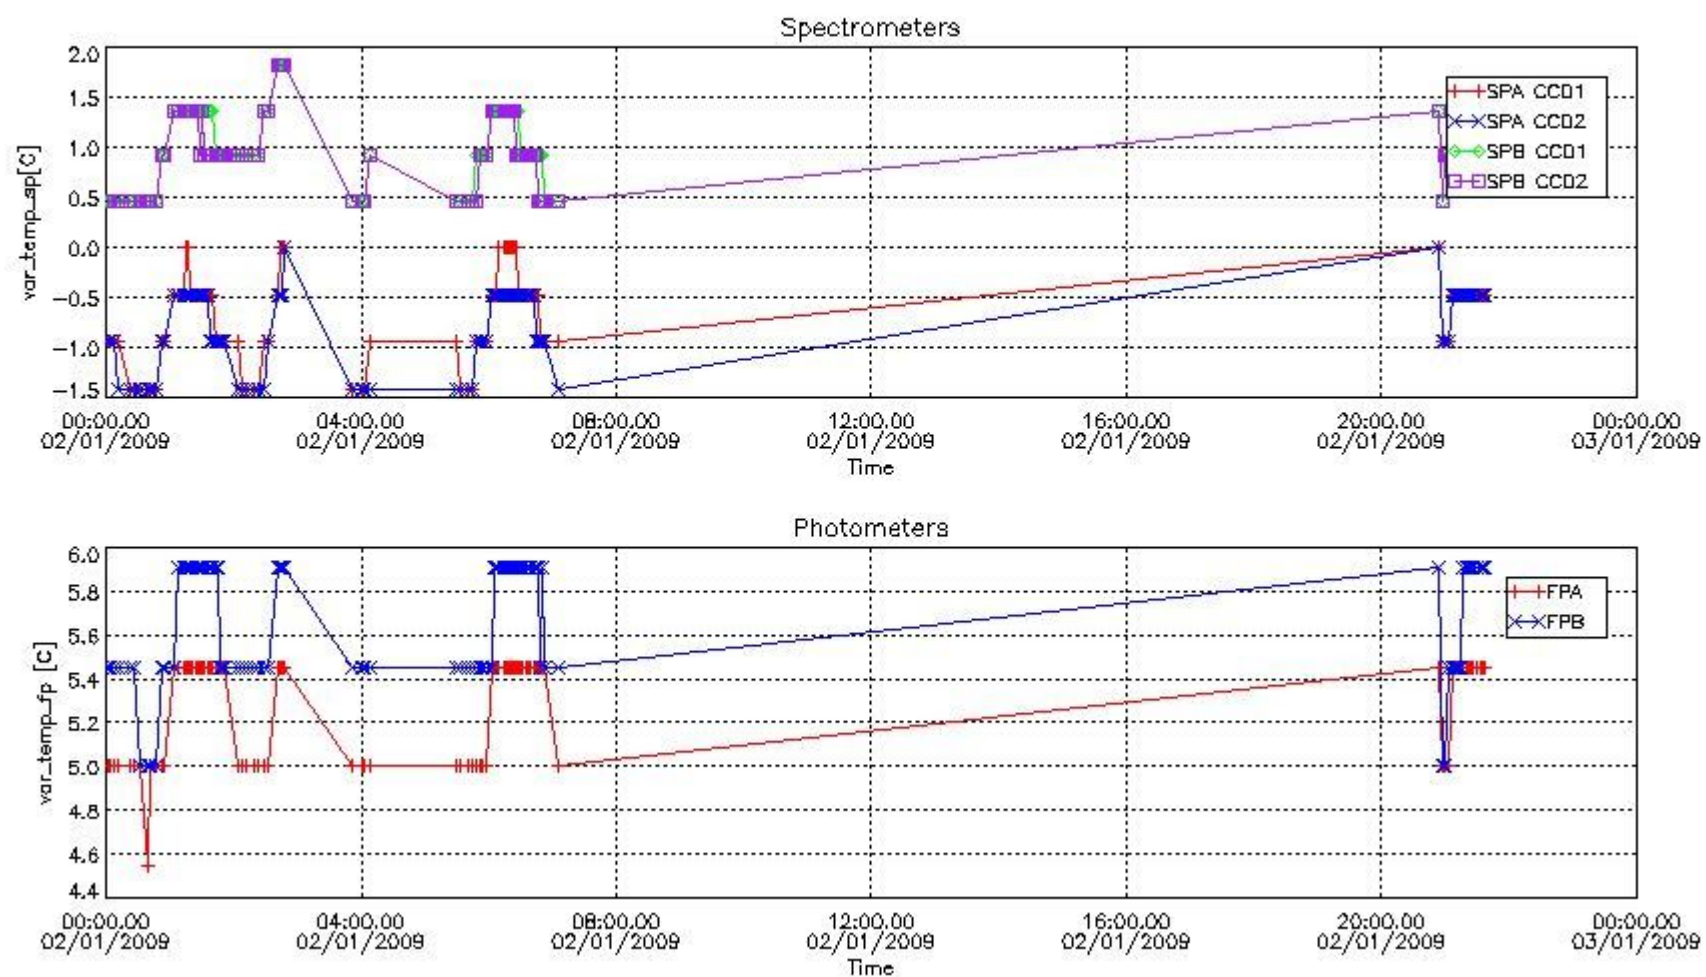

3. Plot of GOMOS spectrometers and photometers temperatures from level 1b data

4. Overview of dark signal processing per product

The Dark Charge (DC) is a temperature-dependant signal added to the useful measurements and it is therefore subtracted from them during the processing. There are two phenomena that produce a continuous increase of the DC: the "hot pixels" (a pixel is "hot" when its DC exceeds by a significant amount its value measured on ground at the same temperature) and the "Random Telegraphic Signal" (abrupt change positive or negative of the CCD pixel signal, random in time, affecting