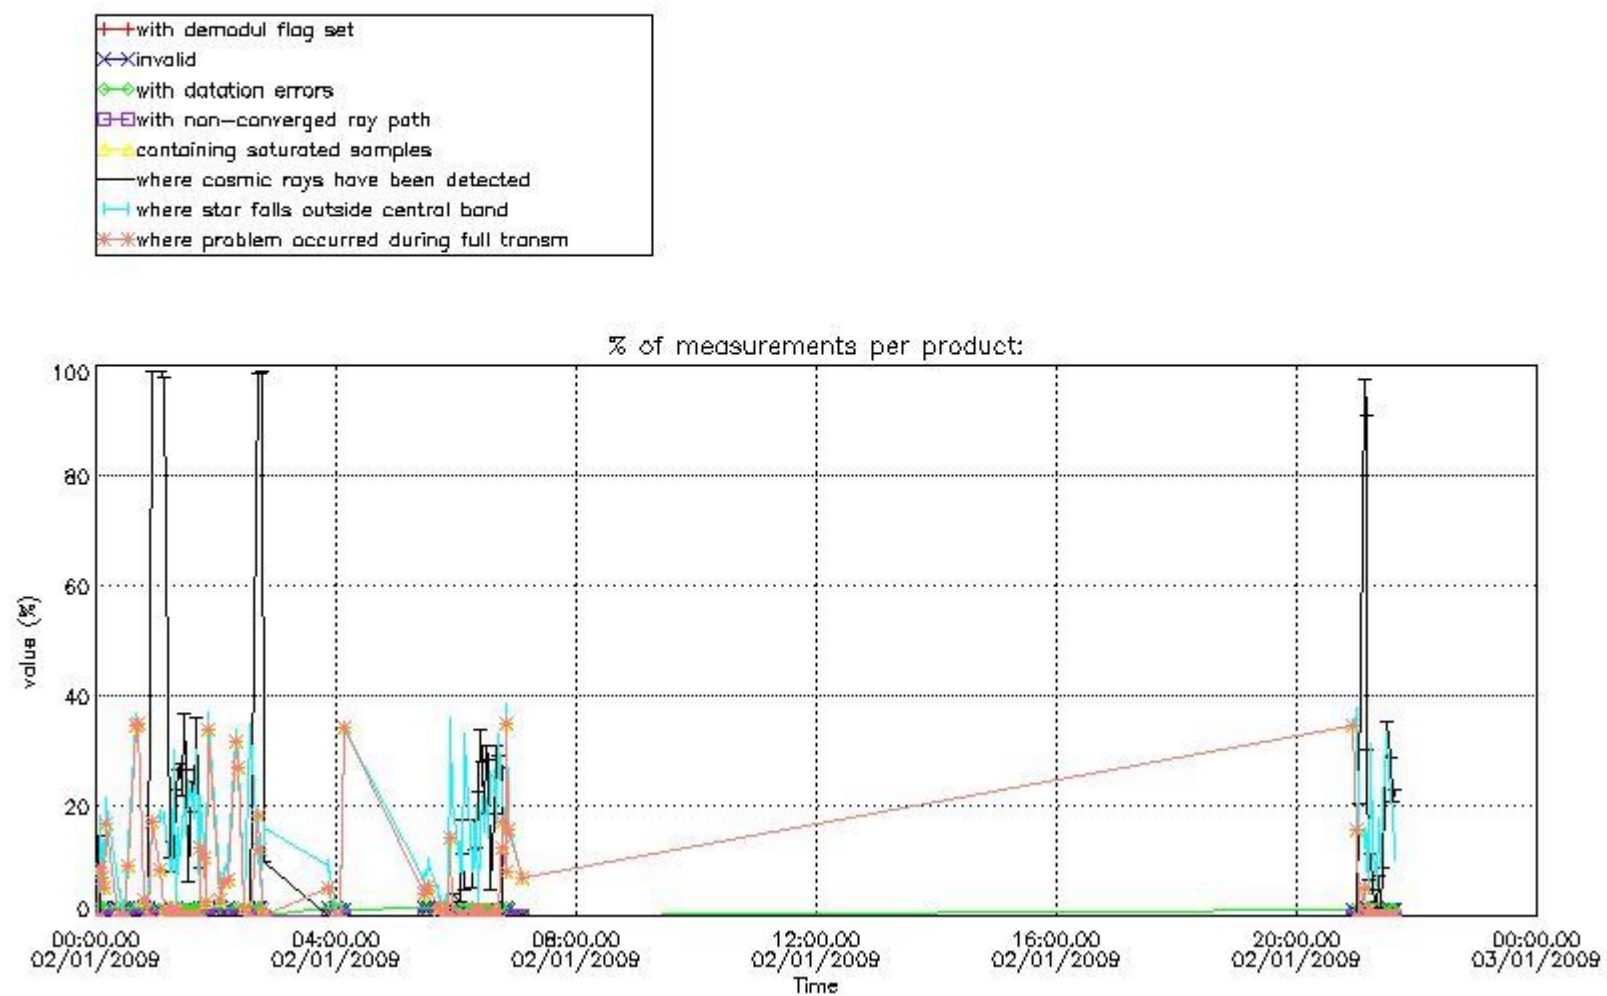

at measurement level and information extracted from the Quality Summary dataset. Only products without errors (error flag in the MPH set to "0") are used.

5.1 Percentage of products during reporting period with:

At least one measurement with demodulation flag set:	23.4694 %
Reference spectrum computed from DB:	0.00000 %
Reference spectrum with small number of measurements:	0.00000 %
SATU data not used:	0.00000 %

5.2 Plot quality information per product (time dependant)

5.3 Plot quality information per product (world map)