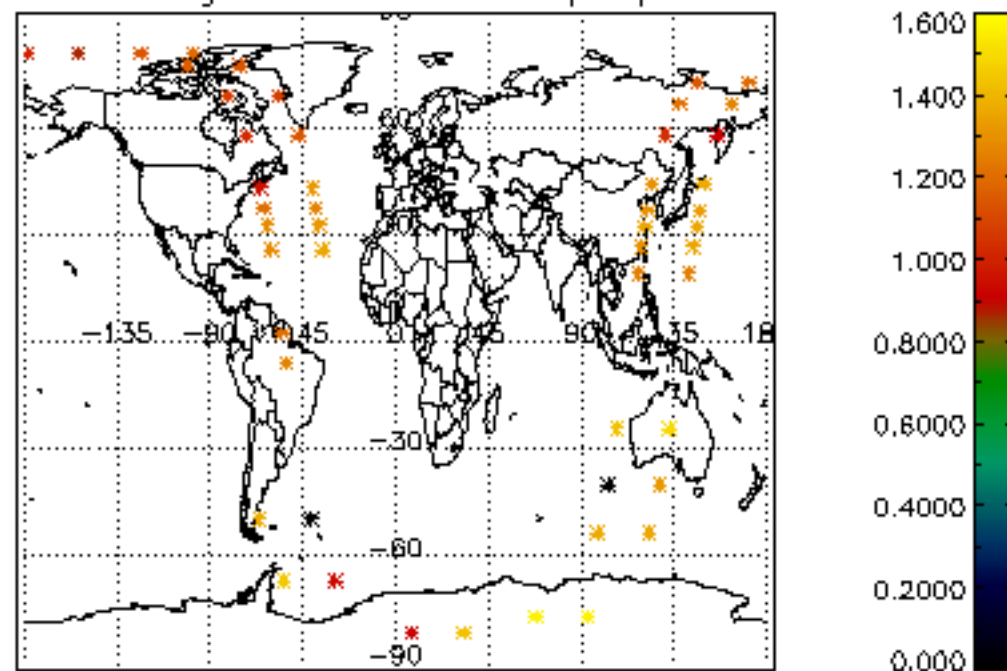

Percentage of datation errors per profile