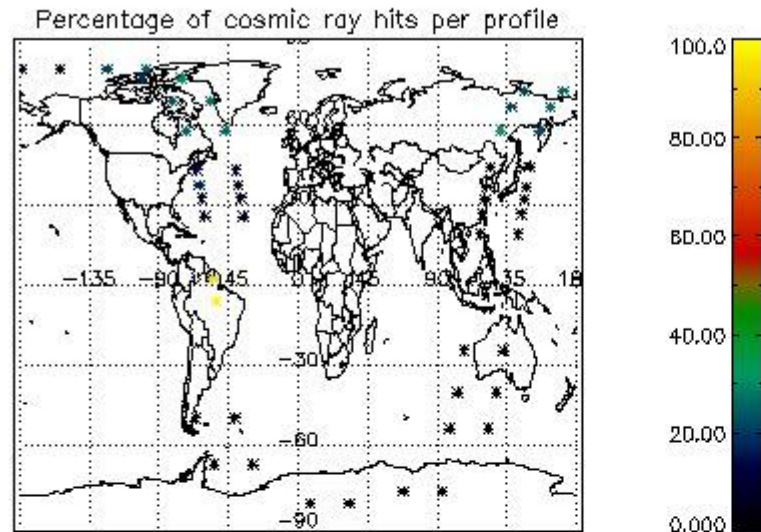

6. Statistics and plot of tangent altitude of the last measurement (DARK & BRIGHT products without errors)

6.1 Statistics on tangent altitude lost:

Statistics	DARK	BRIGHT	TWILIGHT
Mean:	16.518	22.598	NaN
St. deviation:	5.5071	9.9049	NaN
Maximum:	23.293	48.407	NaN
Minimum:	6.1421	4.7362	NaN
Number of data:	14.000	24.000	NaN

6.2 Plot for DARK limb products