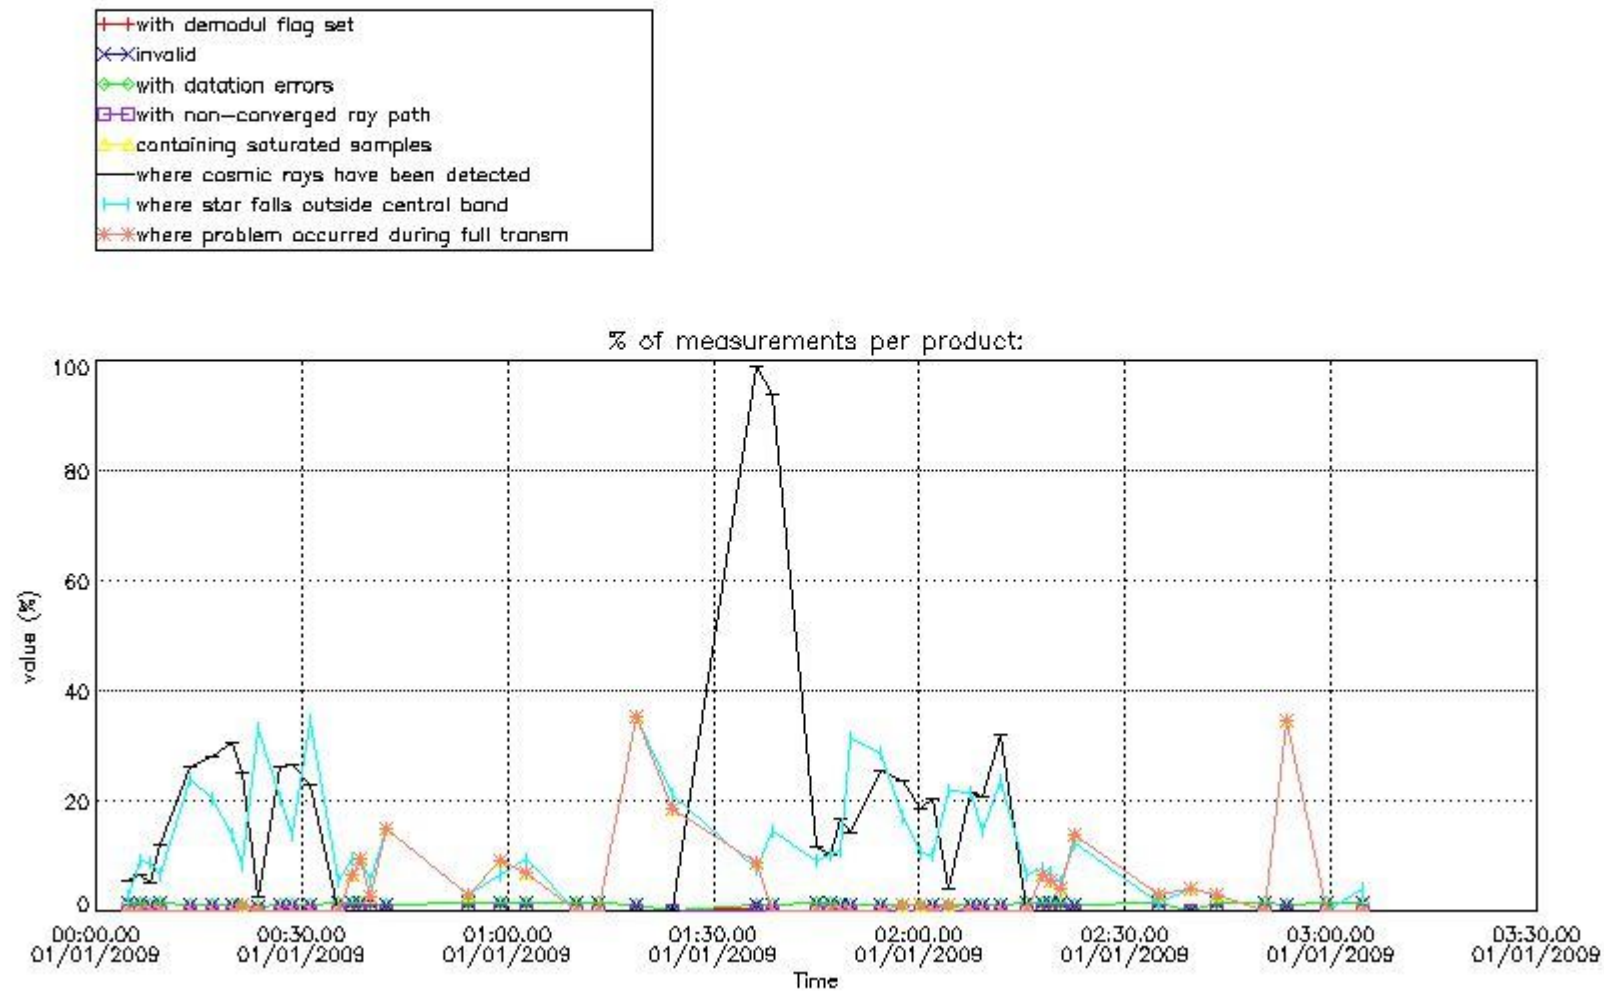

At least one measurement with demodulation flag set:	22.0000 %
Reference spectrum computed from DB:	0.00000 %
Reference spectrum with small number of measurements:	0.00000 %
SATU data not used:	0.00000 %

5.2 Plot quality information per product (time dependant)

5.3 Plot quality information per product (world map)