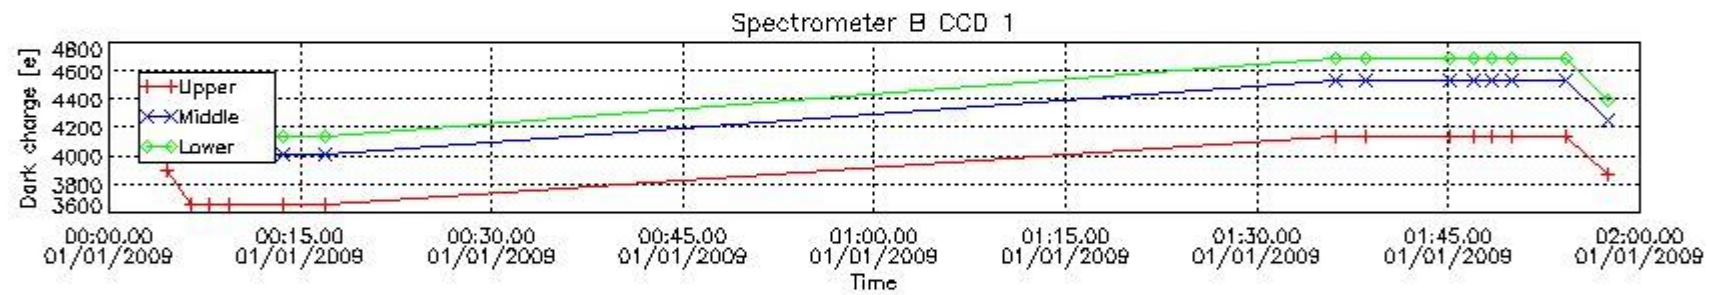

5. Demodulation flag and quality information monitoring

In this section it is presented the modulation information extracted from the pcd (product confidence data) at measurement level and information extracted from the Quality Summary dataset. Only products without errors (error flag in the MPH set to "0") are used.

5.1 Percentage of products during reporting period with: