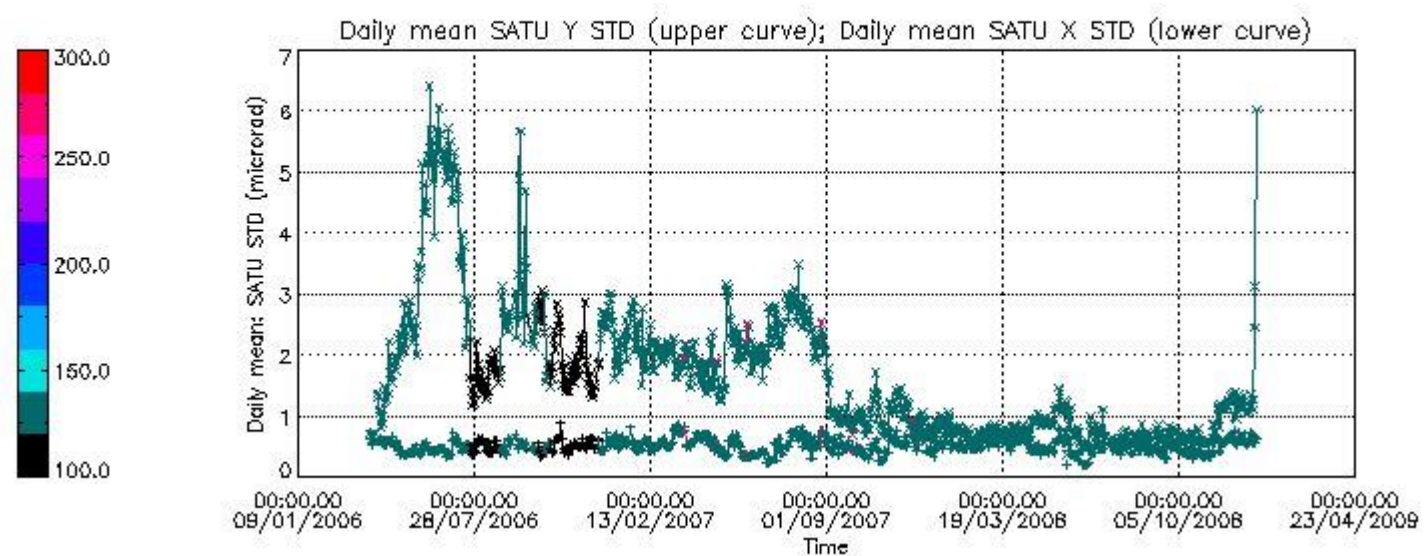

Number of data:	13600.	13600.	22500.	22500.

7.2.2 Trend of daily SATU NEA St. deviation since 1st April 2006 (dark limb)

The long term trend of the SATU 'X' and 'Y' standard deviations should be constant during the whole mission.

The colorbar represents the start tangent altitude (km) of the occultations.

Upper curve: STD of SATU Y axis

Lower curve: STD of SATU X axis

8. Auxiliary Data Files used for the production reported in section 2.4

The number reported in the third column indicates since which file (see list in section 2.4) the corresponding auxiliary file has been used. The fourth column is the date of those product files.

Type	Auxiliary Filename	Used since product	Used since product date
INST_PHYS_CHARACTERISTICS	GOM_INS_AXNIEC20050627_150713_20030716_120000_20100101_000000	1	01-JAN-2009 00:04:32
CALIBRATION_DATABASE	GOM_CAL_AXVIEC20081229_162214_20081227_000000_20100101_000000	1	01-JAN-2009 00:04:32
LEVEL-1B_PROC_CONFIG	GOM_PR1_AXNIEC20050627_151042_20020301_000000_20100101_000000	1	01-JAN-2009 00:04:32
STAR_CATALOGUE	GOM_CAT_AXVIEC20020121_161009_20020101_000000_20200101_000000	1	01-JAN-2009 00:04:32
STELLAR_SPECTRA_DATABANK	GOM_STS_AXNIEC20040308_103538_20020101_160000_20100101_000000	1	01-JAN-2009 00:04:32
ECMWF_FILE	AUX_ECF_AXNECM20081231_064110_20081231_210000_20090101_090000	1	01-JAN-2009 00:04:32
OPTIONAL_ECMWF_FILE	MISSING	1	01-JAN-2009 00:04:32
ORBIT_DATA_FILE	DOR_NAV_OPNPDE20081231_220246_000057382075_00129_35754_7073.N1	1	01-JAN-2009 00:04:32
ORBIT_DATA_FILE	DOR_NAV_OPNPDE20081231_233824_000060572075_00130_35755_7074.N1	25	01-JAN-2009 01:36:13
ORBIT_DATA_FILE	DOR_NAV_OPNPDE20090101_012440_000041442075_00131_35756_7075.N1	46	01-JAN-2009 02:43:15