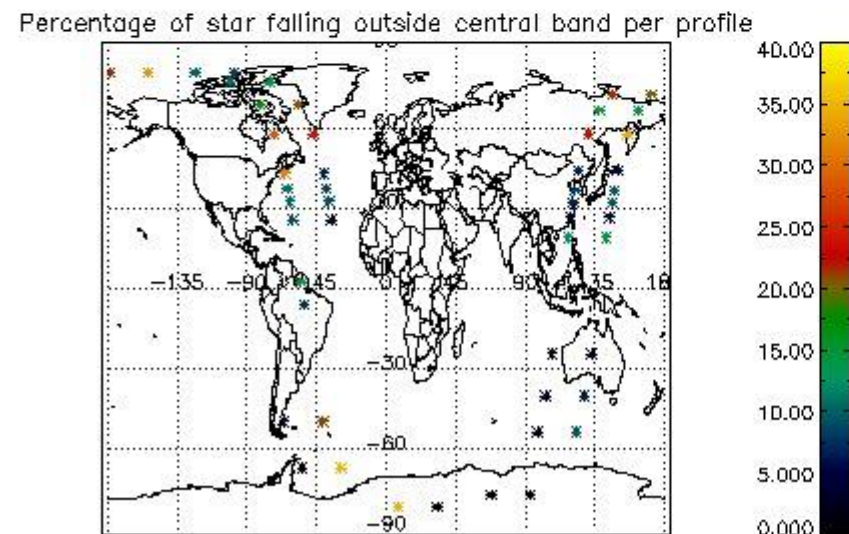

6. Statistics and plot of tangent altitude of the last measurement (DARK & BRIGHT products without errors)

6.1 Statistics on tangent altitude lost:

Statistics	DARK	BRIGHT	TWILIGHT
Mean:	16.518	22.598	NaN
St. deviation:	5.5071	9.9049	NaN
Maximum:	23.293	48.407	NaN
Minimum:	6.1421	4.7362	NaN
Number of data:	14.000	24.000	NaN

6.2 Plot for DARK limb products