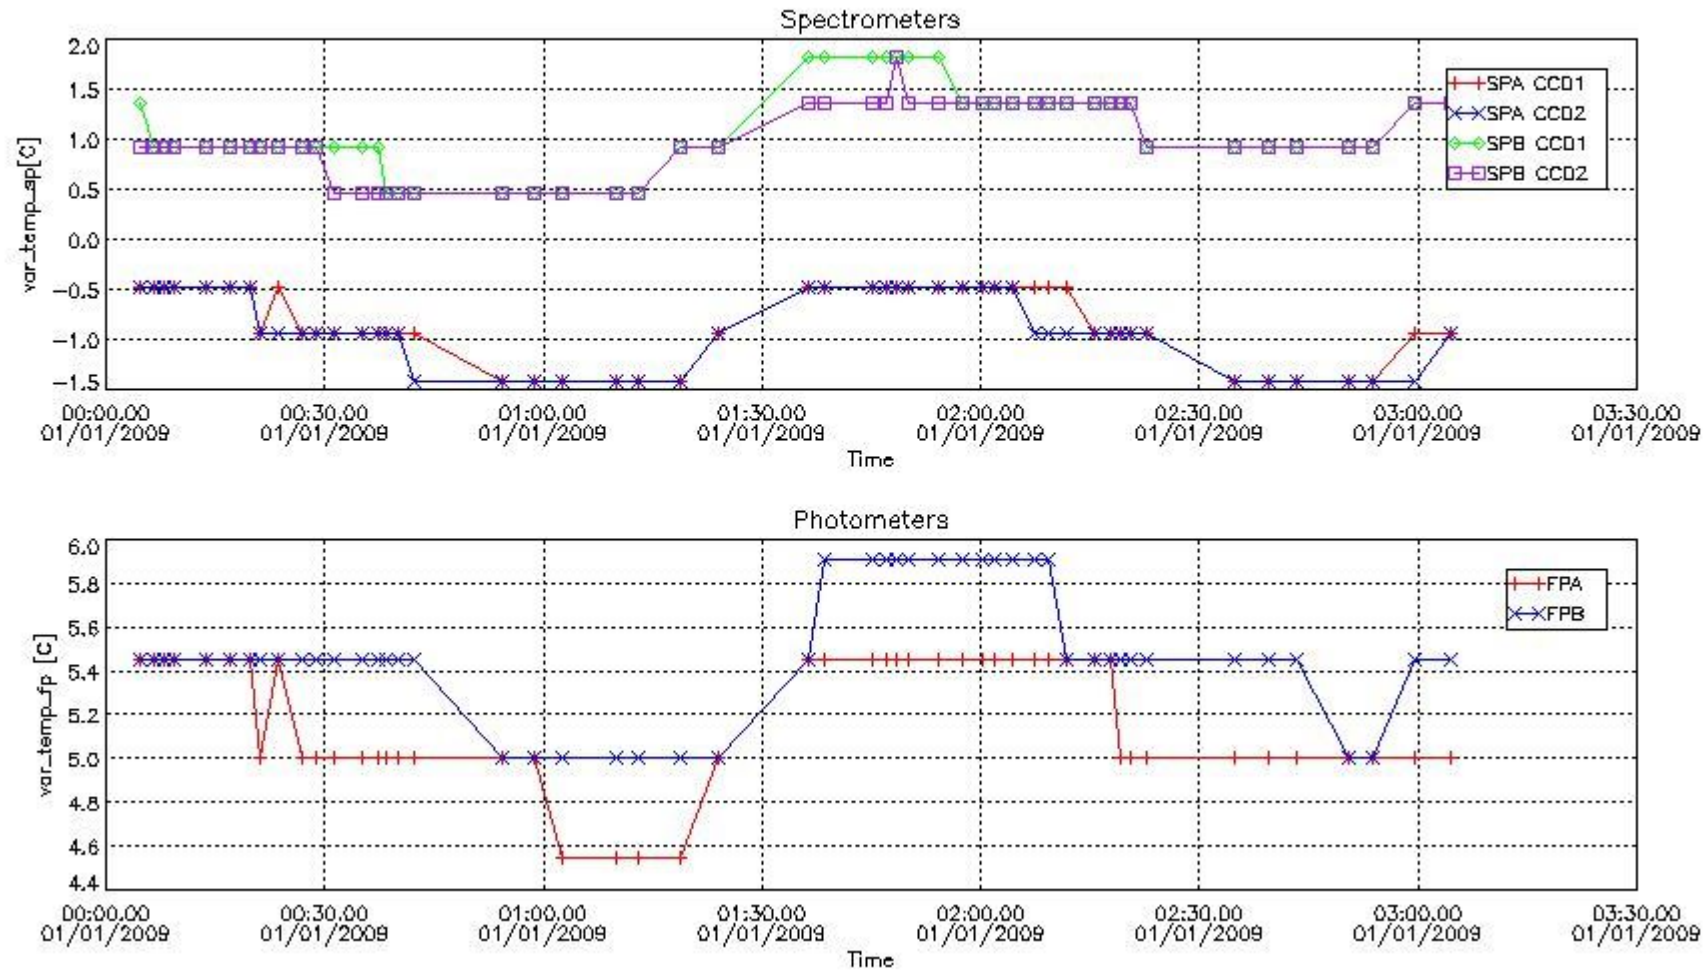

4. Overview of dark signal processing per product

The Dark Charge (DC) is a temperature-dependant signal added to the useful measurements and it is therefore subtracted from them during the processing. There are two phenomena that produce a continuous increase of the DC: the "hot pixels" (a pixel is "hot" when its DC exceeds by a significant amount its value measured on ground at the same temperature) and the "Random Telegraphic Signal" (abrupt change positive or negative of the CCD pixel signal, random in time, affecting only the DC part of the signal and not the photon generated signal).

In this section a list of products that did not use the Dark Sky Area (DSA) observation for the DC computation is given. It is also provided the mean DC plot per product for dark limb products with no error flag set.

4.1 All products used the DSA observation for the DC computation

4.2 Plot of mean dark charges per product: only products in DARK limb conditions without errors are used