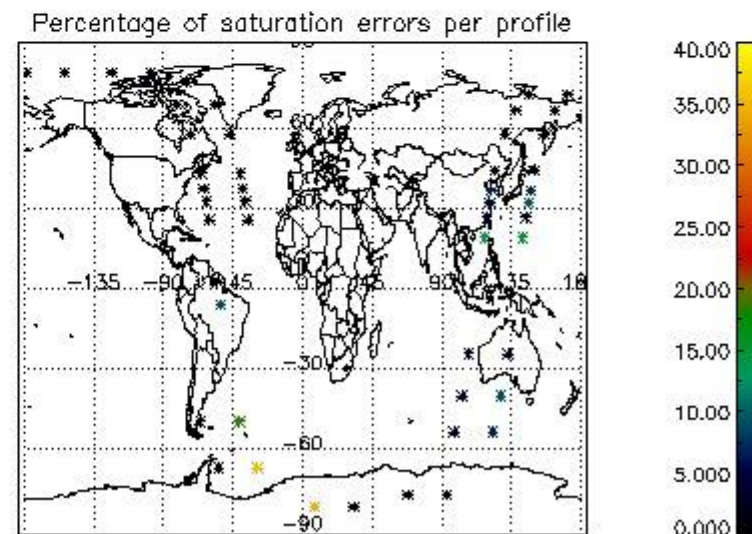

6. Statistics and plot of tangent altitude of the last measurement (DARK & BRIGHT products without errors)

6.1 Statistics on tangent altitude lost:

Statistics	DARK	BRIGHT	TWILIGHT
Mean:	16.518	22.598	NaN
St. deviation:	5.5071	9.9049	NaN
Maximum:	23.293	48.407	NaN
Minimum:	6.1421	4.7362	NaN
Number of data:	14.000	24.000	NaN

6.2 Plot for DARK limb products