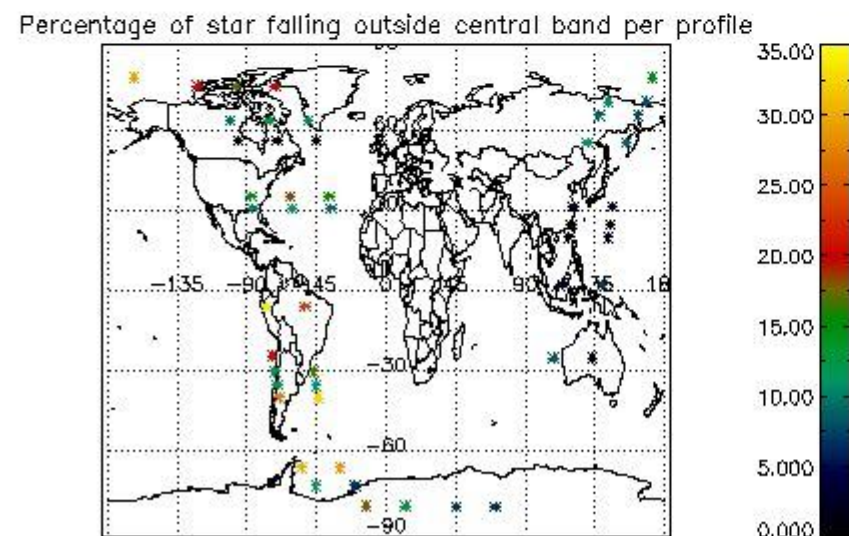

6. Statistics and plot of tangent altitude of the last measurement (DARK & BRIGHT products without errors)

6.1 Statistics on tangent altitude lost:

Statistics	DARK	BRIGHT	TWILIGHT
Mean:	13.640	20.005	7.5519
St. deviation:	4.8952	4.8267	0.44110
Maximum:	20.747	26.892	7.8638
Minimum:	4.2242	7.2060	7.2400
Number of data:	15.000	22.000	2.0000

6.2 Plot for DARK limb products