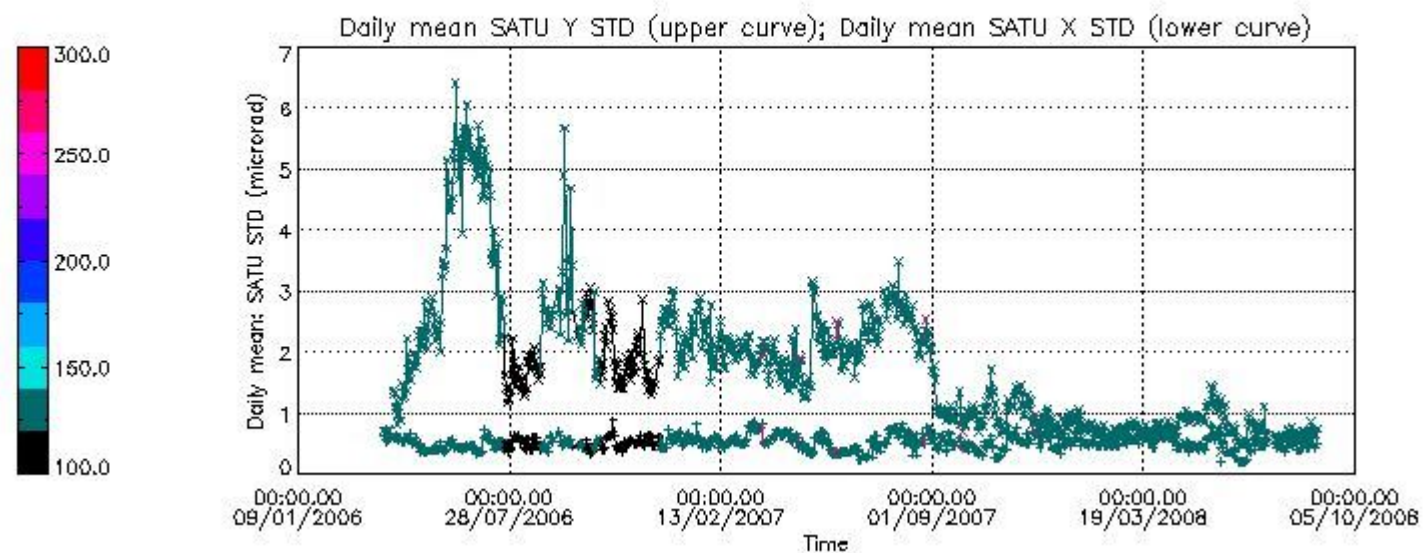

Number of data:	13750.	13750.	18600.	18600.

7.2.2 Trend of daily SATU NEA St. deviation since 1st April 2006 (dark limb)

The long term trend of the SATU 'X' and 'Y' standard deviations should be constant during the whole mission.

The colorbar represents the start tangent altitude (km) of the occultations.

Upper curve: STD of SATU Y axis

Lower curve: STD of SATU X axis

8. Auxiliary Data Files used for the production reported in section 2.4

The number reported in the third column indicates since which file (see list in section 2.4) the corresponding auxiliary file has been used. The fourth column is the date of those product files.

Type	Auxiliary Filename	Used since product	Used since product date
INST_PHYS_CHARACTERISTICS	GOM_INS_AXNIEC20050627_150713_20030716_120000_20100101_000000	1	30-AUG-2008 00:03:01
CALIBRATION_DATABASE	GOM_CAL_AXVIEC20080827_075127_20080825_000000_20100101_000000	1	30-AUG-2008 00:03:01
LEVEL-1B_PROC_CONFIG	GOM_PR1_AXNIEC20050627_151042_20020301_000000_20100101_000000	1	30-AUG-2008 00:03:01
STAR_CATALOGUE	GOM_CAT_AXVIEC20020121_161009_20020101_000000_20200101_000000	1	30-AUG-2008 00:03:01
STELLAR_SPECTRA_DATABANK	GOM_STS_AXNIEC20040308_103538_20020101_160000_20100101_000000	1	30-AUG-2008 00:03:01
ECMWF_FILE	AUX_ECF_AXNECM20080829_072112_20080829_210000_20080830_090000	1	30-AUG-2008 00:03:01
OPTIONAL_ECMWF_FILE	MISSING	1	30-AUG-2008 00:03:01
ORBIT_DATA_FILE	DOR_NAV_OPNPDE20080829_215655_000060572071_00358_33979_6256.N1	1	30-AUG-2008 00:03:01
ORBIT_DATA_FILE	DOR_NAV_OPNPDE20080829_233752_000057382071_00359_33980_6257.N1	19	30-AUG-2008 01:23:47
ORBIT_DATA_FILE	DOR_NAV_OPNPDE20080830_011850_000044632071_00360_33981_6258.N1	37	30-AUG-2008 02:49:12