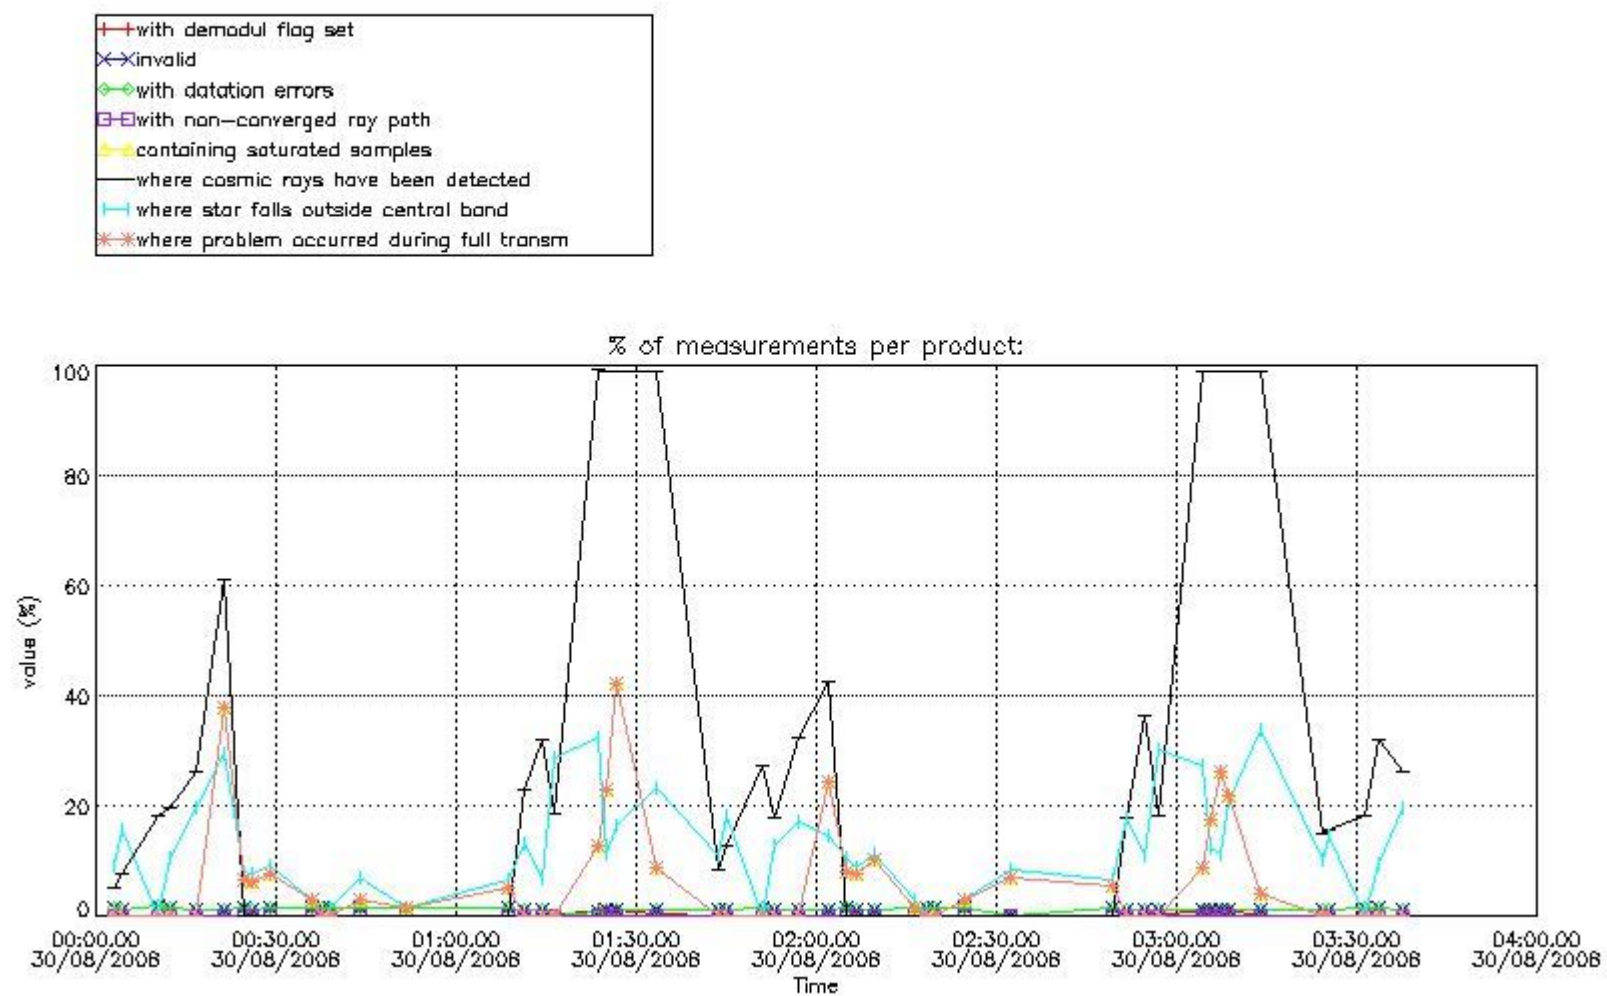

At least one measurement with demodulation flag set:	22.0000 %
Reference spectrum computed from DB:	0.00000 %
Reference spectrum with small number of measurements:	0.00000 %
SATU data not used:	0.00000 %

5.2 Plot quality information per product (time dependant)

5.3 Plot quality information per product (world map)