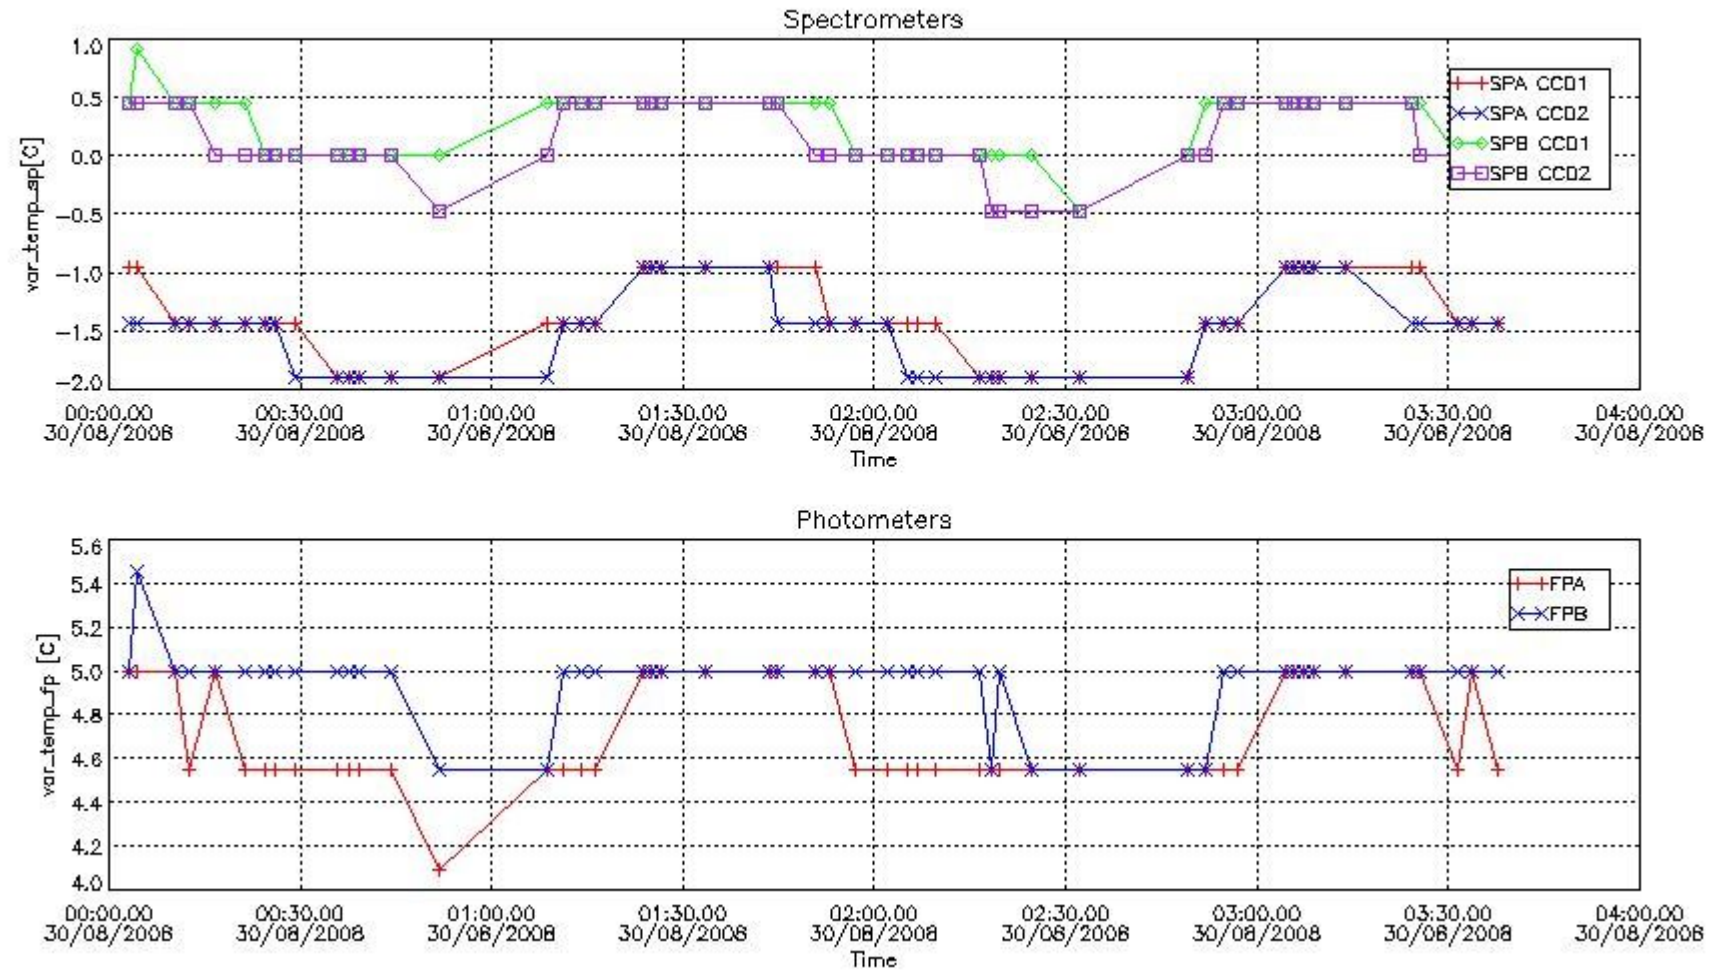

4. Overview of dark signal processing per product

The Dark Charge (DC) is a temperature-dependant signal added to the useful measurements and it is therefore subtracted from them during the processing. There are two phenomena that produce a continuous increase of the DC: the "hot pixels" (a pixel is "hot" when its DC exceeds by a significant amount its value measured on ground at the same temperature) and the "Random Telegraphic Signal" (abrupt change positive or negative of the CCD pixel signal, random in time, affecting only the DC part of the signal and not the photon generated signal).

In this section a list of products that did not use the Dark Sky Area (DSA) observation for the DC computation is given. It is also provided the mean DC plot per product for dark limb products with no error flag set.

4.1 All products used the DSA observation for the DC computation

4.2 Plot of mean dark charges per product: only products in DARK limb conditions without errors are used