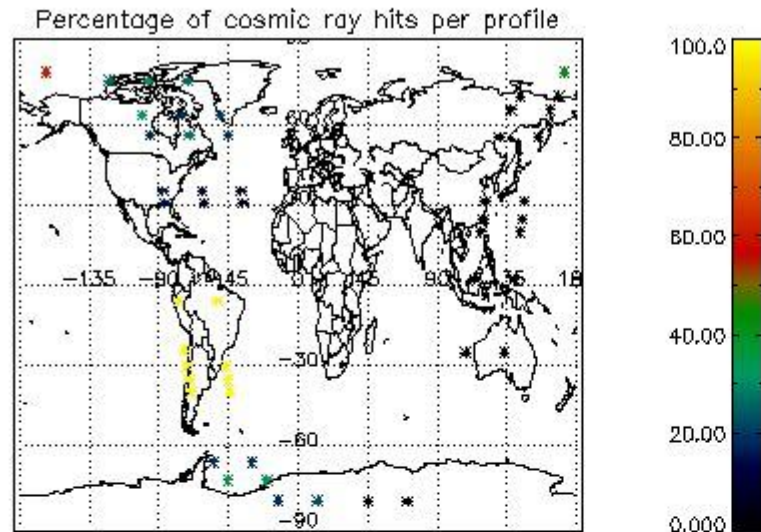

6. Statistics and plot of tangent altitude of the last measurement (DARK & BRIGHT products without errors)

6.1 Statistics on tangent altitude lost:

Statistics	DARK	BRIGHT	TWILIGHT
Mean:	13.640	20.005	7.5519
St. deviation:	4.8952	4.8267	0.44110
Maximum:	20.747	26.892	7.8638
Minimum:	4.2242	7.2060	7.2400
Number of data:	15.000	22.000	2.0000

6.2 Plot for DARK limb products