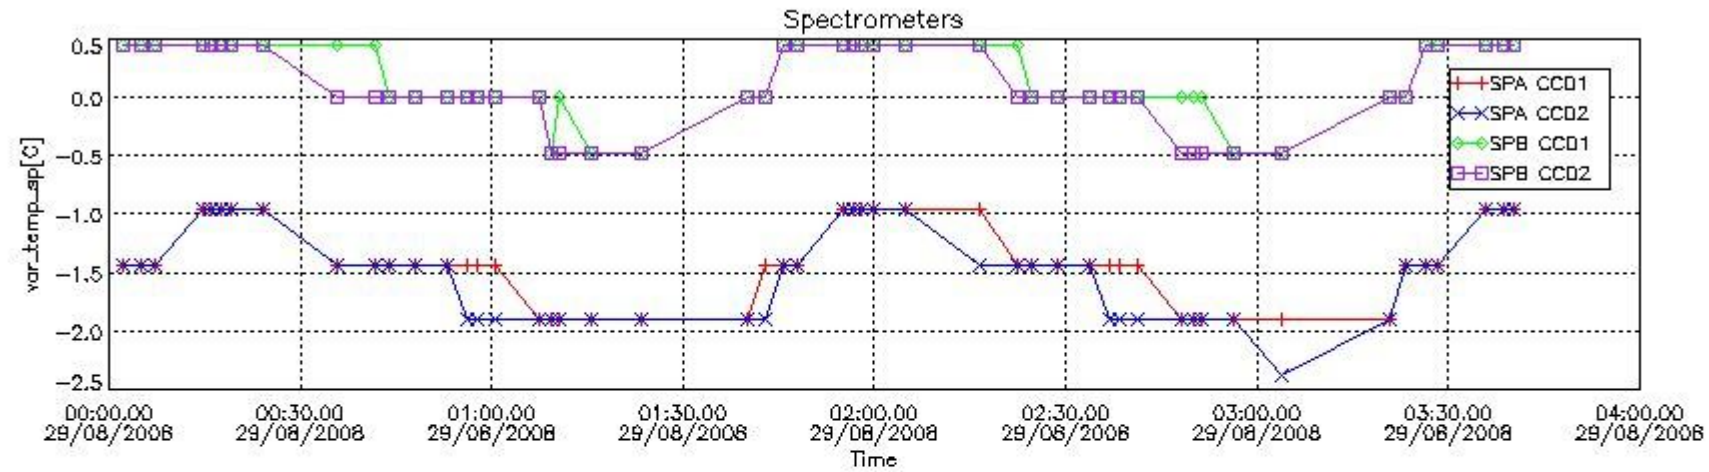

4. Overview of dark signal processing per product

The Dark Charge (DC) is a temperature-dependant signal added to the useful measurements and it is therefore subtracted from them during the processing. There are two phenomena that produce a continuous increase of the DC: the "hot pixels" (a pixel is "hot" when its DC exceeds by a significant amount its value measured on ground at the same temperature) and the "Random Telegraphic Signal" (abrupt change positive or negative of the CCD pixel signal, random in time, affecting only the DC part of the signal and not the photon generated signal).

In this section a list of products that did not use the Dark Sky Area (DSA) observation for the DC computation is given. It is also provided the mean DC plot per product for dark limb products with no error flag set.

4.1 All products used the DSA observation for the DC computation

4.2 Plot of mean dark charges per product: only products in DARK limb conditions without errors are used