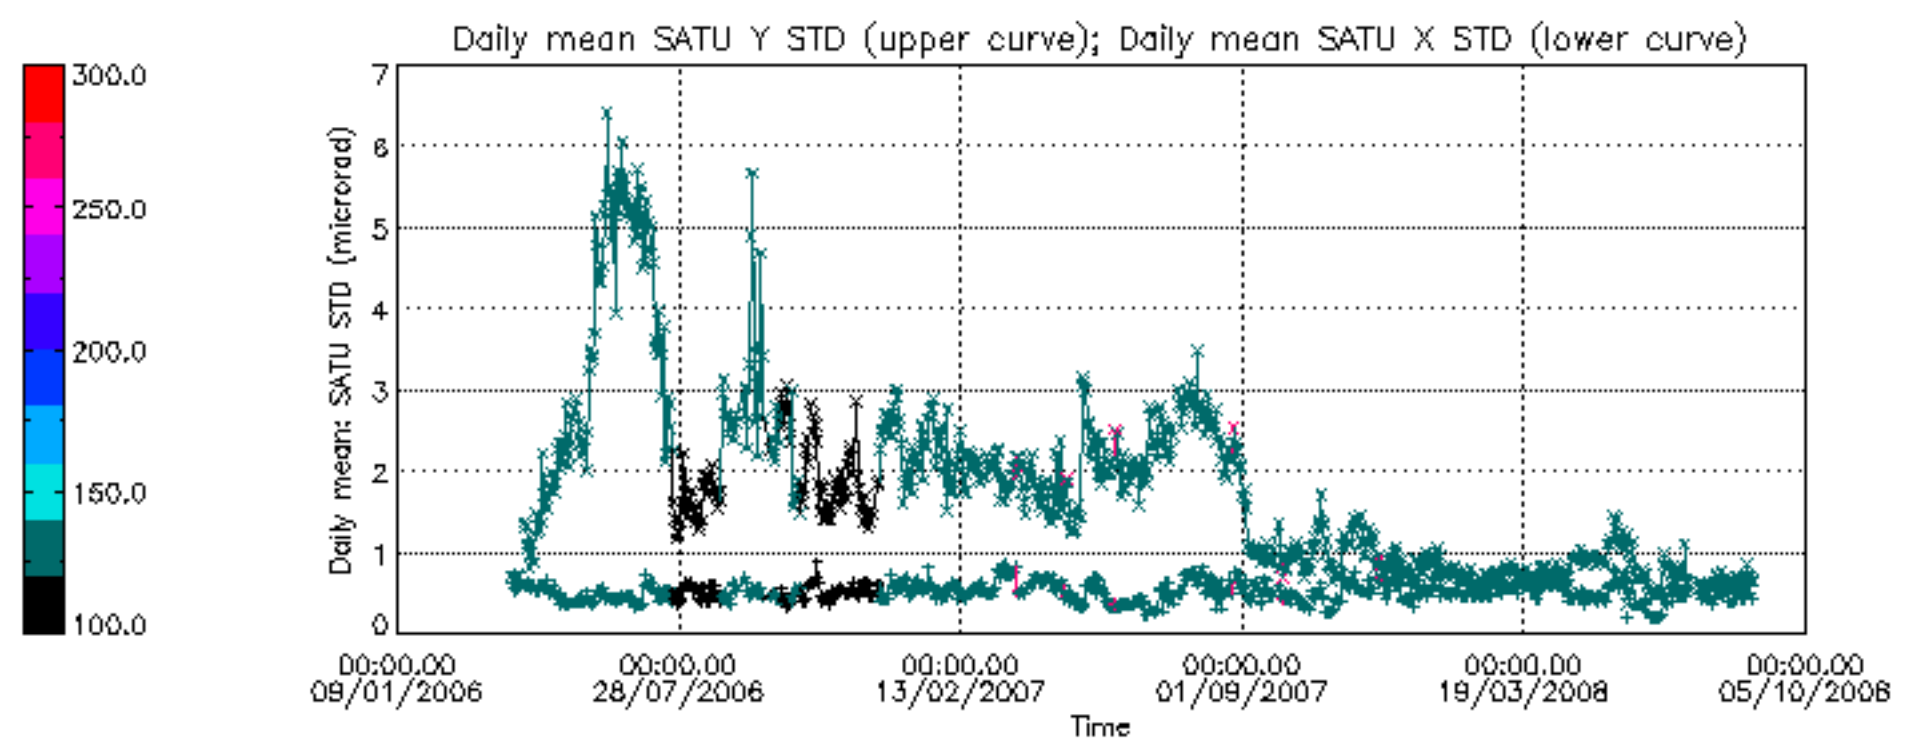

Tangent altitude at which the star is lost

Tangent altitude at which the star is lost

/nas3/ENVISAT/GOMOS/GOM_NL__0P/GOM_NL__0PNPDE20080801_013214_000043372070_00446_33566_6178.N1

1; -861.2; 01-AUG-2008 01:32:14; Dark ; 47.0; 7; 19Bet Ori ; 0.10; 14000;occ; 94; 0;33566
 2; -730.5; 01-AUG-2008 01:34:25; Dark ; 41.5; 101; 11Alp Lep ; 2.58; 7000;occ; 83; 0;33566
 3; -299.3; 01-AUG-2008 01:41:36; Dark ; 59.5; 0; ; 0.00; 0;occ; 119; 0;33566
 4; -19.6; 01-AUG-2008 01:46:16; Dark ; 45.5; 157; The1Eri ; 2.91; 9300;occ; 91; 0;33566
 5; 310.1; 01-AUG-2008 01:51:46; Dark ; 42.0; 9; Alp Eri ; 0.45; 24000;occ; 84; 0;33567
 6; 720.4; 01-AUG-2008 01:58:36; Dark ; 42.5; 148; Alp Tuc ; 2.88; 4100;occ; 85; 0;33567
 7; 921.8; 01-AUG-2008 02:01:57; Dark ; 46.0; 31; Alp Gru ; 1.73; 15200;occ; 92; 0;33567
 8; 1110.0; 01-AUG-2008 02:05:05; Dark ; 45.5; 172; Gam Gru ; 3.00; 13100;occ; 91; 0;33567
 9; 2059.2; 01-AUG-2008 02:20:55; Bright; 38.0; 11; 53Alp Aql ; 0.76; 8000;occ; 76; 0;33567
 10; 2145.3; 01-AUG-2008 02:22:21; Bright; 34.0; 168; 17Zet Aql ; 2.99; 11000;occ; 68; 0;33567
 11; 2570.2; 01-AUG-2008 02:29:26; Bright; 40.0; 5; 3Alp Lyr ; 0.03; 11000;occ; 80; 0;33567
 12; 2694.1; 01-AUG-2008 02:31:30; Bright; 37.5; 144; 18Del Cyg ; 2.86; 11000;occ; 75; 0;33567
 13; 3089.3; 01-AUG-2008 02:38:05; Bright; 37.0; 89; 5Alp Cep ; 2.45; 8000;occ; 74; 0;33567
 14; 3441.0; 01-AUG-2008 02:43:56; Bright; 35.5; 49; 1Alp UMi ; 1.99; 6300;occ; 71; 0;33567