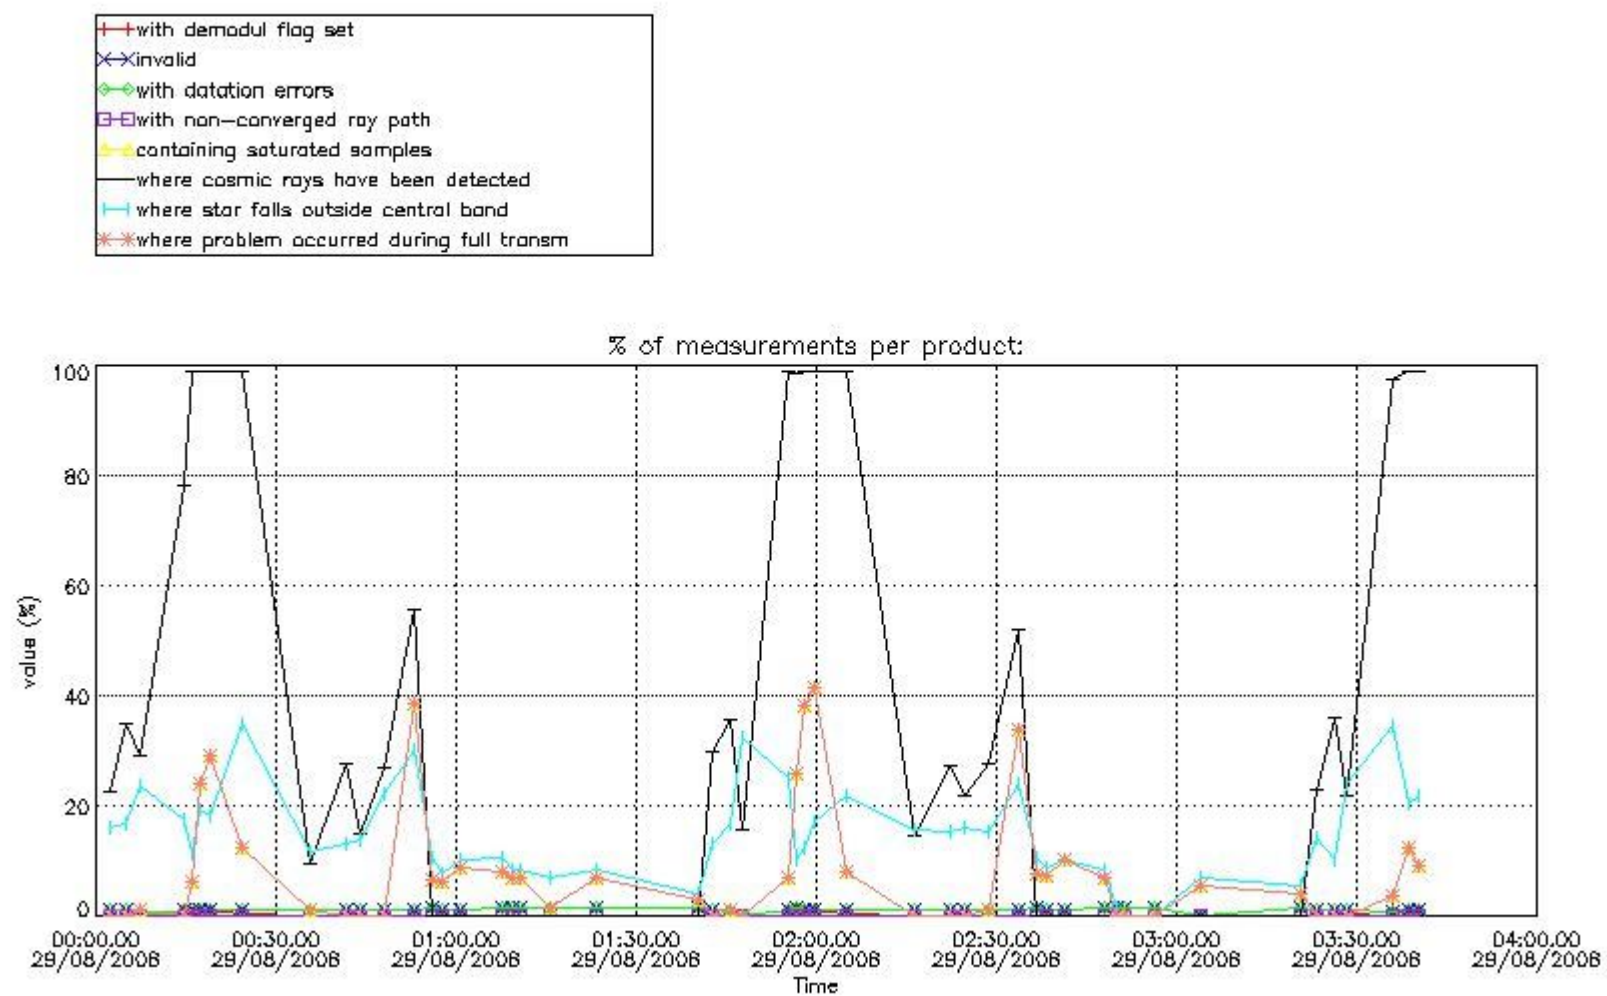

At least one measurement with demodulation flag set:	38.0000 %
Reference spectrum computed from DB:	0.00000 %
Reference spectrum with small number of measurements:	0.00000 %
SATU data not used:	0.00000 %

5.2 Plot quality information per product (time dependant)

5.3 Plot quality information per product (world map)