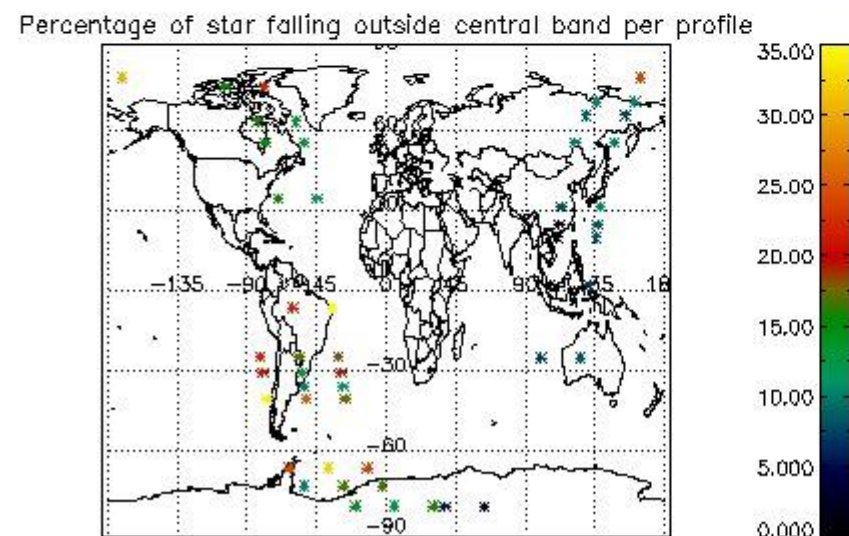

6. Statistics and plot of tangent altitude of the last measurement (DARK & BRIGHT products without errors)

6.1 Statistics on tangent altitude lost:

Statistics	DARK	BRIGHT	TWILIGHT
Mean:	12.260	18.639	8.8346
St. deviation:	4.0597	4.6842	2.2712
Maximum:	17.498	27.223	10.429
Minimum:	3.7468	6.9971	6.2340
Number of data:	15.000	23.000	3.0000

6.2 Plot for DARK limb products