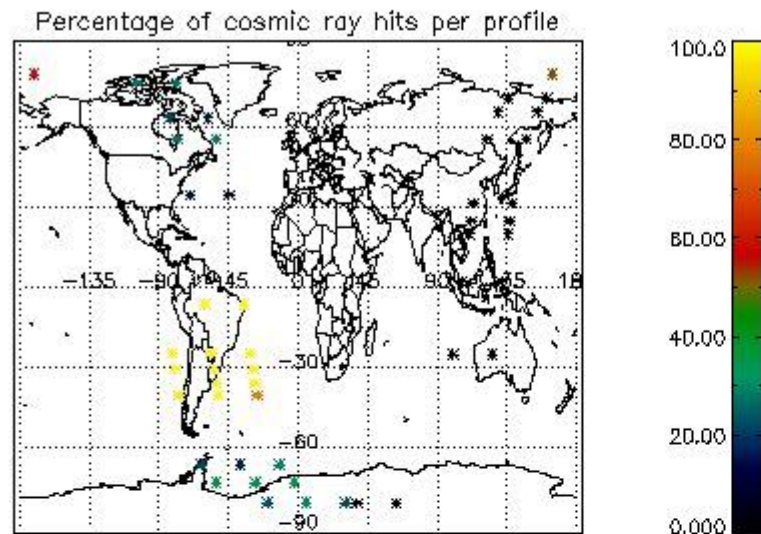

6. Statistics and plot of tangent altitude of the last measurement (DARK & BRIGHT products without errors)

6.1 Statistics on tangent altitude lost:

Statistics	DARK	BRIGHT	TWILIGHT
Mean:	12.260	18.639	8.8346
St. deviation:	4.0597	4.6842	2.2712
Maximum:	17.498	27.223	10.429
Minimum:	3.7468	6.9971	6.2340
Number of data:	15.000	23.000	3.0000

6.2 Plot for DARK limb products