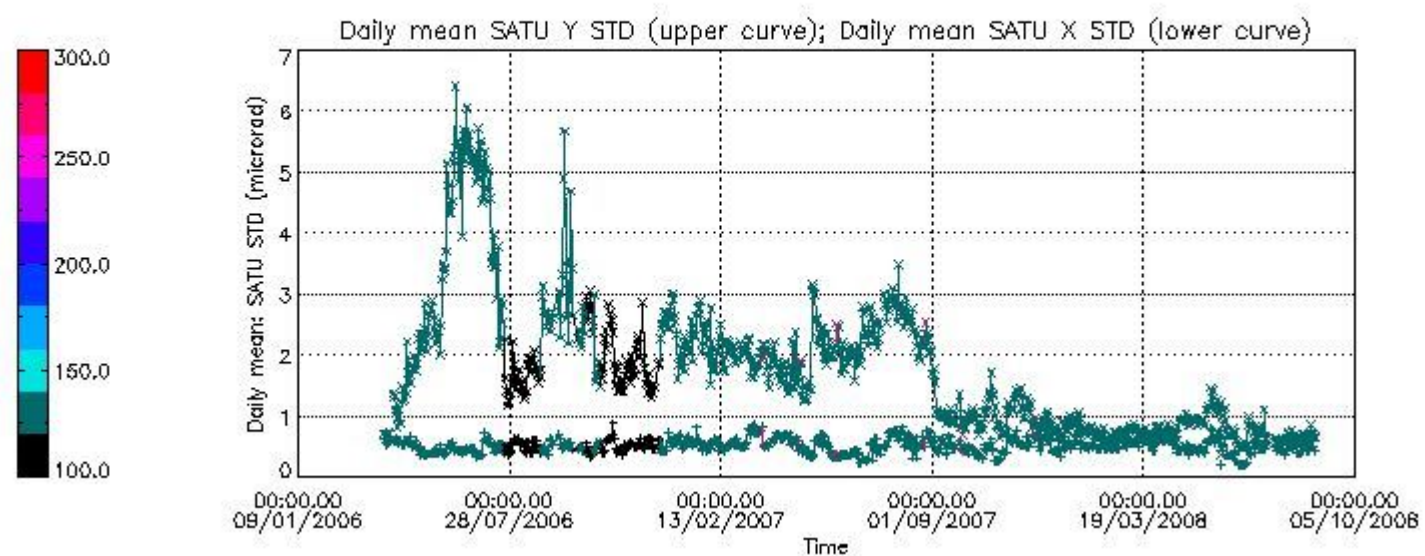

Number of data:	13500.	13500.	19500.	19500.

7.2.2 Trend of daily SATU NEA St. deviation since 1st April 2006 (dark limb)

The long term trend of the SATU 'X' and 'Y' standard deviations should be constant during the whole mission.

The colorbar represents the start tangent altitude (km) of the occultations.

Upper curve: STD of SATU Y axis

Lower curve: STD of SATU X axis

8. Auxiliary Data Files used for the production reported in section 2.4

The number reported in the third column indicates since which file (see list in section 2.4) the corresponding auxiliary file has been used. The fourth column is the date of those product files.

Type	Auxiliary Filename	Used since product	Used since product date
INST_PHYS_CHARACTERISTICS	GOM_INS_AXNIEC20050627_150713_20030716_120000_20100101_000000	1	29-AUG-2008 00:02:11
CALIBRATION_DATABASE	GOM_CAL_AXVIEC20080827_075127_20080825_000000_20100101_000000	1	29-AUG-2008 00:02:11
LEVEL-1B_PROC_CONFIG	GOM_PR1_AXNIEC20050627_151042_20020301_000000_20100101_000000	1	29-AUG-2008 00:02:11
STAR_CATALOGUE	GOM_CAT_AXVIEC20020121_161009_20020101_000000_20200101_000000	1	29-AUG-2008 00:02:11
STELLAR_SPECTRA_DATABANK	GOM_STS_AXNIEC20040308_103538_20020101_160000_20100101_000000	1	29-AUG-2008 00:02:11
ECMWF_FILE	AUX_ECF_AXNECM20080828_072112_20080828_210000_20080829_090000	1	29-AUG-2008 00:02:11
ECMWF_FILE	AUX_ECF_AXNECM20080828_190115_20080829_030000_20080829_150000	44	29-AUG-2008 03:20:47
OPTIONAL_ECMWF_FILE	MISSING	1	29-AUG-2008 00:02:11
ORBIT_DATA_FILE	DOR_NAV_OPNPDE20080828_204240_000063762071_00343_33964_6249.N1	1	29-AUG-2008 00:02:11
ORBIT_DATA_FILE	DOR_NAV_OPNPDE20080828_223415_000054192071_00344_33965_6250.N1	4	29-AUG-2008 00:14:39
ORBIT_DATA_FILE	DOR_NAV_OPNPDE20080829_015050_000044632071_00346_33967_6252.N1	26	29-AUG-2008 01:55:16
ORBIT_DATA_FILE	DOR_NAV_OPNPDE20080829_031032_000054192071_00347_33968_6253.N1	44	29-AUG-2008 03:20:47