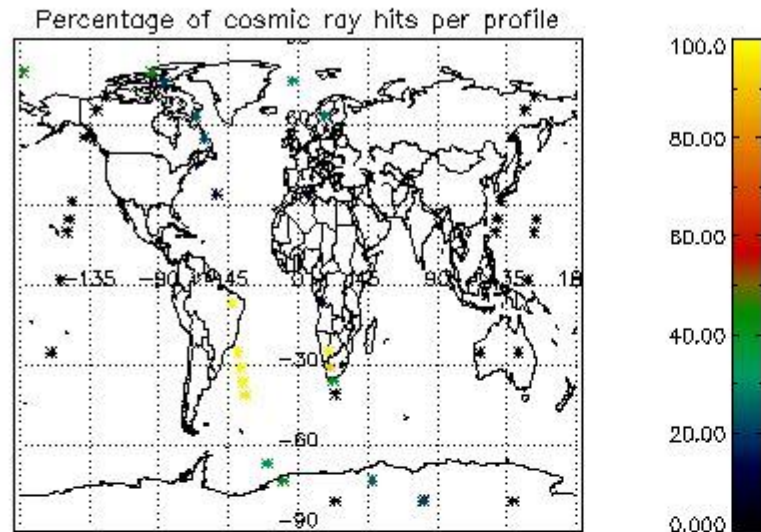

6. Statistics and plot of tangent altitude of the last measurement (DARK & BRIGHT products without errors)

6.1 Statistics on tangent altitude lost:

Statistics	DARK	BRIGHT	TWILIGHT
Mean:	13.399	19.063	10.226
St. deviation:	3.3737	4.4933	0.0000
Maximum:	19.374	26.102	10.226
Minimum:	9.2872	4.3171	10.226
Number of data:	12.000	26.000	1.0000

6.2 Plot for DARK limb products