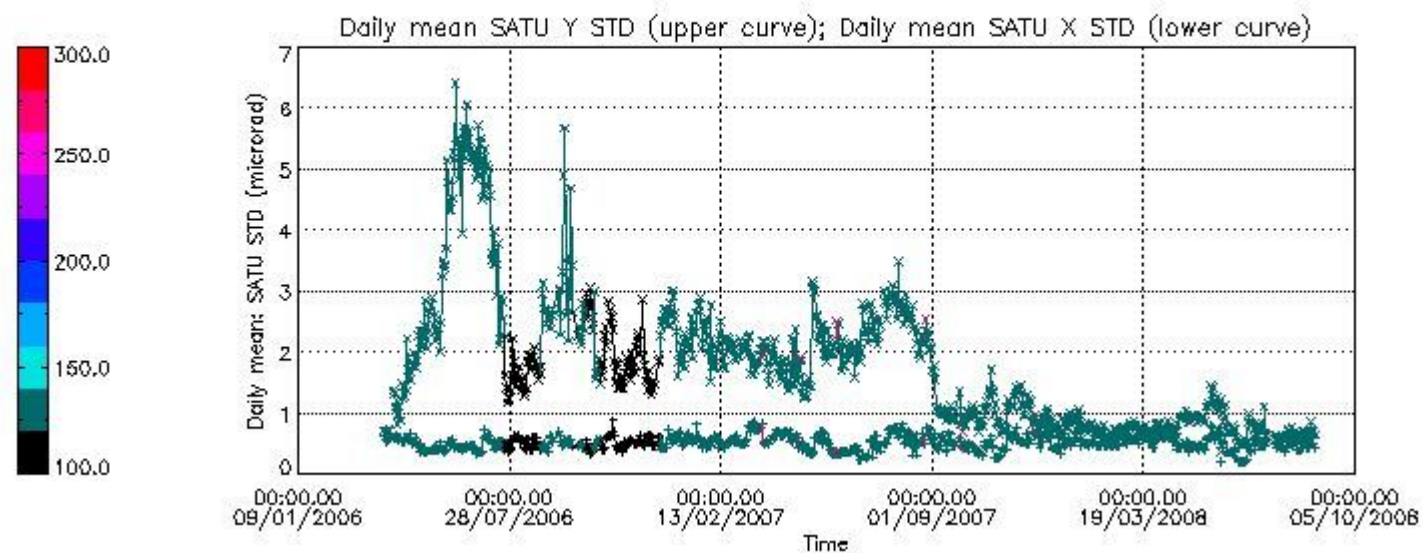

Number of data:	10750.	10750.	21850.	21850.

7.2.2 Trend of daily SATU NEA St. deviation since 1st April 2006 (dark limb)

The long term trend of the SATU 'X' and 'Y' standard deviations should be constant during the whole mission.

The colorbar represents the start tangent altitude (km) of the occultations.

Upper curve: STD of SATU Y axis

Lower curve: STD of SATU X axis

8. Auxiliary Data Files used for the production reported in section 2.4

The number reported in the third column indicates since which file (see list in section 2.4) the corresponding auxiliary file has been used. The fourth column is the date of those product files.

Type	Auxiliary Filename	Used since product	Used since product date
INST_PHYS_CHARACTERISTICS	GOM_INS_AXNIEC20050627_150713_20030716_120000_20100101_000000	1	28-AUG-2008 00:00:20
CALIBRATION_DATABASE	GOM_CAL_AXVIEC20080827_075127_20080825_000000_20100101_000000	1	28-AUG-2008 00:00:20
LEVEL-1B_PROC_CONFIG	GOM_PR1_AXNIEC20050627_151042_20020301_000000_20100101_000000	1	28-AUG-2008 00:00:20
STAR_CATALOGUE	GOM_CAT_AXVIEC20020121_161009_20020101_000000_20200101_000000	1	28-AUG-2008 00:00:20
STELLAR_SPECTRA_DATABANK	GOM_STS_AXNIEC20040308_103538_20020101_160000_20100101_000000	1	28-AUG-2008 00:00:20
ECMWF_FILE	AUX_ECF_AXNECM20080827_072111_20080827_210000_20080828_090000	1	28-AUG-2008 00:00:20
ECMWF_FILE	AUX_ECF_AXNECM20080828_072112_20080828_150000_20080829_030000	27	28-AUG-2008 19:39:53
OPTIONAL_ECMWF_FILE	MISSING	1	28-AUG-2008 00:00:20
ORBIT_DATA_FILE	DOR_NAV_OPNPDE20080827_211959_000057382071_00329_33950_6242.N1	1	28-AUG-2008 00:00:20
ORBIT_DATA_FILE	DOR_NAV_OPNPDE20080827_230056_000057382071_00330_33951_6243.N1	9	28-AUG-2008 00:46:09
ORBIT_DATA_FILE	AUX_FPO_AXVPDS20080828_130112_20080828_092041_20080906_230242	27	28-AUG-2008 19:39:53
ORBIT_DATA_FILE	DOR_NAV_OPNPDE20080828_193854_000035072071_00343_33964_6248.N1	42	28-AUG-2008 20:45:59