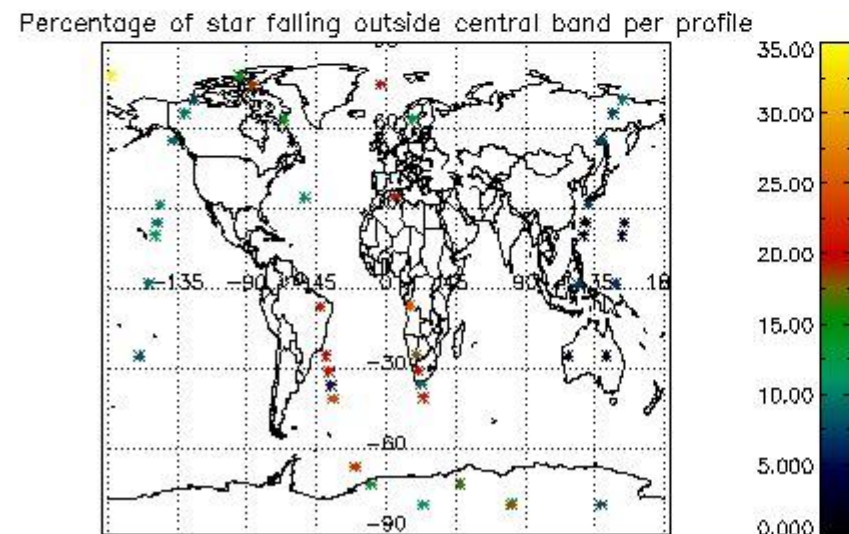

6. Statistics and plot of tangent altitude of the last measurement (DARK & BRIGHT products without errors)

6.1 Statistics on tangent altitude lost:

Statistics	DARK	BRIGHT	TWILIGHT
Mean:	13.399	19.063	10.226
St. deviation:	3.3737	4.4933	0.0000
Maximum:	19.374	26.102	10.226
Minimum:	9.2872	4.3171	10.226
Number of data:	12.000	26.000	1.0000

6.2 Plot for DARK limb products