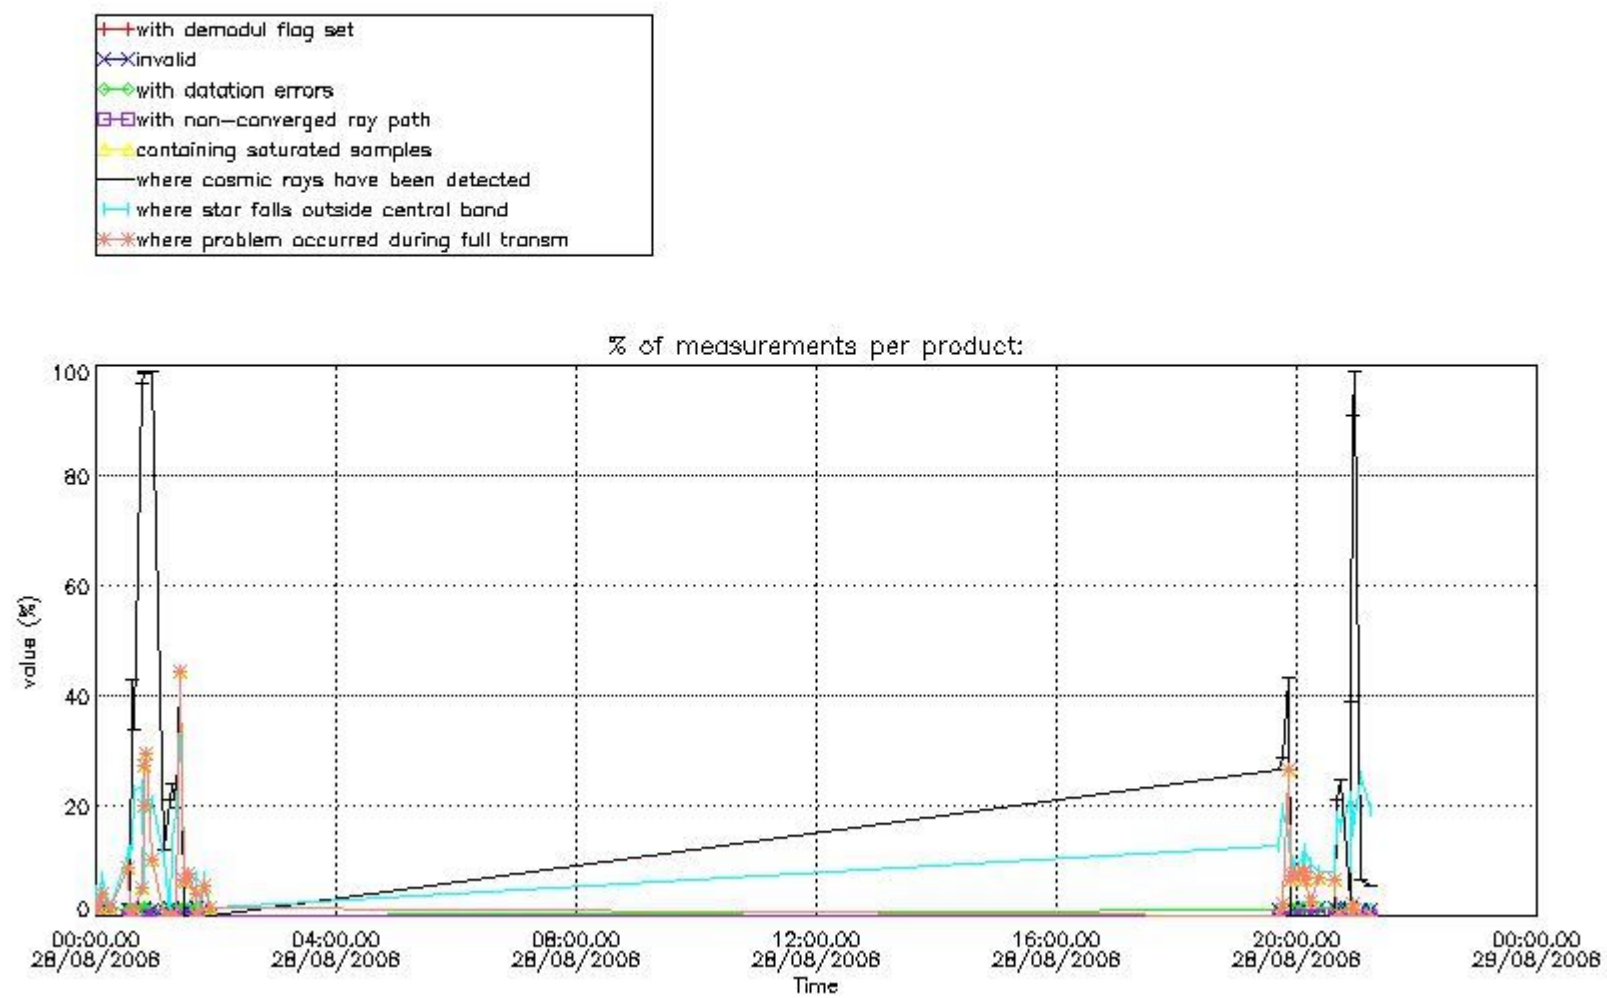

At least one measurement with demodulation flag set:	30.4348 %
Reference spectrum computed from DB:	0.00000 %
Reference spectrum with small number of measurements:	0.00000 %
SATU data not used:	0.00000 %

5.2 Plot quality information per product (time dependant)

5.3 Plot quality information per product (world map)