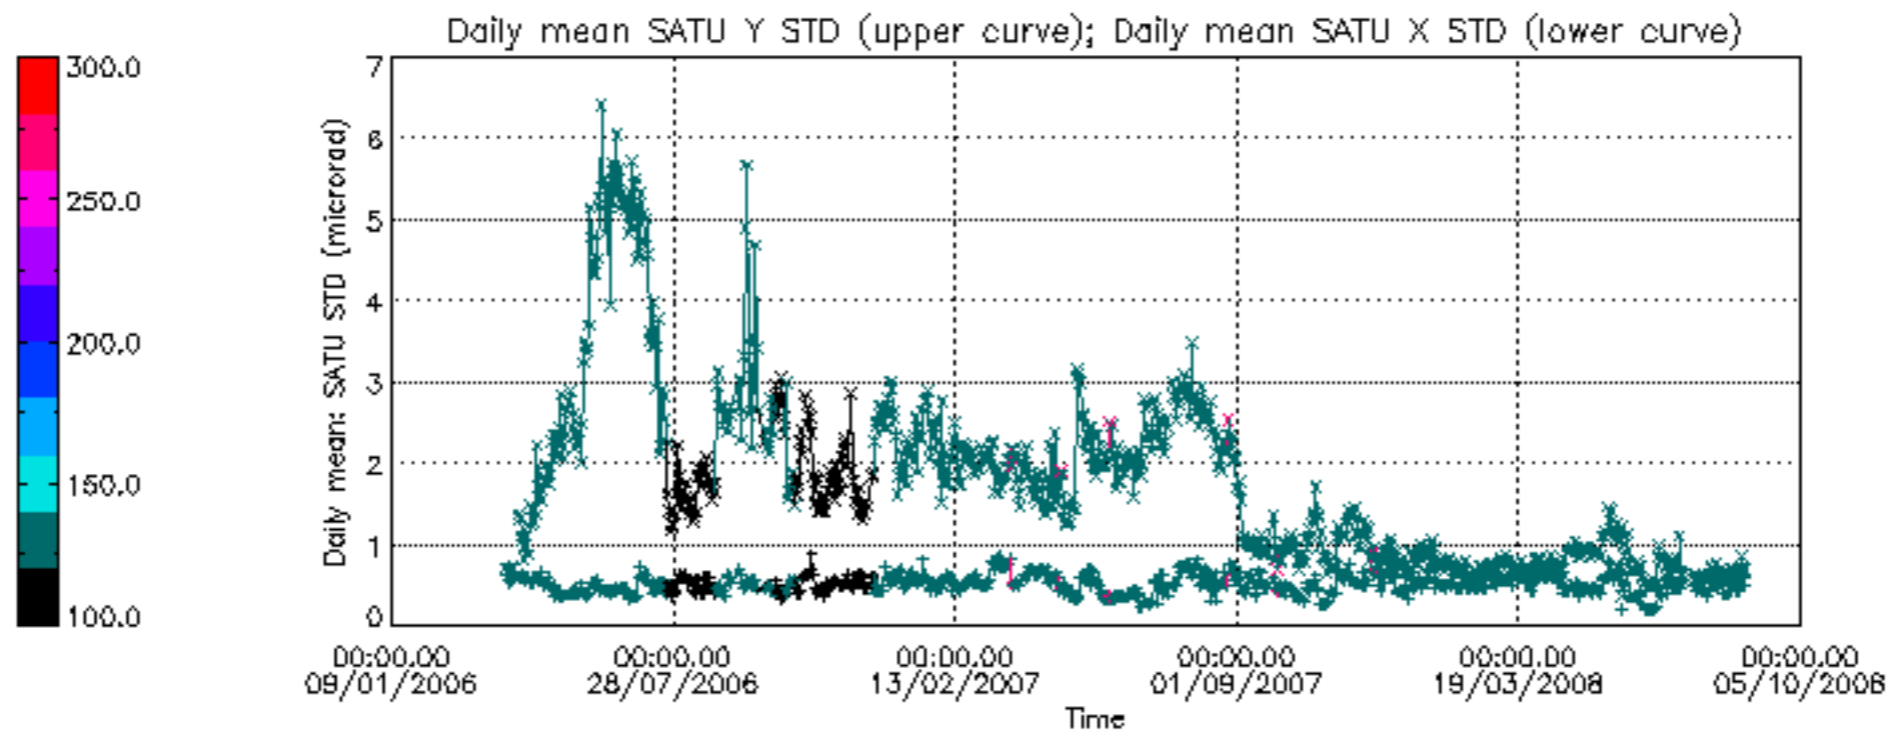

Tangent altitude at which the star is lost

Tangent altitude at which the star is lost

/nas3/ENVISAT/GOMOS/GOM_NL__0P/GOM_NL__0PNPDE20080801_013214_000043372070_00446_33566_6178.N1

1; -861.2; 01-AUG-2008 01:32:14; Dark ; 47.0; 7; 19Bet Ori ; 0.10; 14000;occ; 94; 0;33566
2; -730.5; 01-AUG-2008 01:34:25; Dark ; 41.5; 101; 11Alp Lep ; 2.58; 7000;occ; 83; 0;33566
3; -299.3; 01-AUG-2008 01:41:36; Dark ; 59.5; 0; ; 0.00; 0;occ; 119; 0;33566
4; -19.6; 01-AUG-2008 01:46:16; Dark ; 45.5; 157; The1Eri ; 2.91; 9300;occ; 91; 0;33566
5; 310.1; 01-AUG-2008 01:51:46; Dark ; 42.0; 9; Alp Eri ; 0.45; 24000;occ; 84; 0;33567
6; 720.4; 01-AUG-2008 01:58:36; Dark ; 42.5; 148; Alp Tuc ; 2.88; 4100;occ; 85; 0;33567
7; 921.8; 01-AUG-2008 02:01:57; Dark ; 46.0; 31; Alp Gru ; 1.73; 15200;occ; 92; 0;33567
8; 1110.0; 01-AUG-2008 02:05:05; Dark ; 45.5; 172; Gam Gru ; 3.00; 13100;occ; 91; 0;33567
9; 2059.2; 01-AUG-2008 02:20:55; Bright; 38.0; 11; 53Alp Aql ; 0.76; 8000;occ; 76; 0;33567
10; 2145.3; 01-AUG-2008 02:22:21; Bright; 34.0; 168; 17Zet Aql ; 2.99; 11000;occ; 68; 0;33567
11; 2570.2; 01-AUG-2008 02:29:26; Bright; 40.0; 5; 3Alp Lyr ; 0.03; 11000;occ; 80; 0;33567
12; 2694.1; 01-AUG-2008 02:31:30; Bright; 37.5; 144; 18Del Cyg ; 2.86; 11000;occ; 75; 0;33567
13; 3089.3; 01-AUG-2008 02:38:05; Bright; 37.0; 89; 5Alp Cep ; 2.45; 8000;occ; 74; 0;33567
14; 3441.0; 01-AUG-2008 02:43:56; Bright; 35.5; 49; 1Alp UMi ; 1.99; 6300;occ; 71; 0;33567