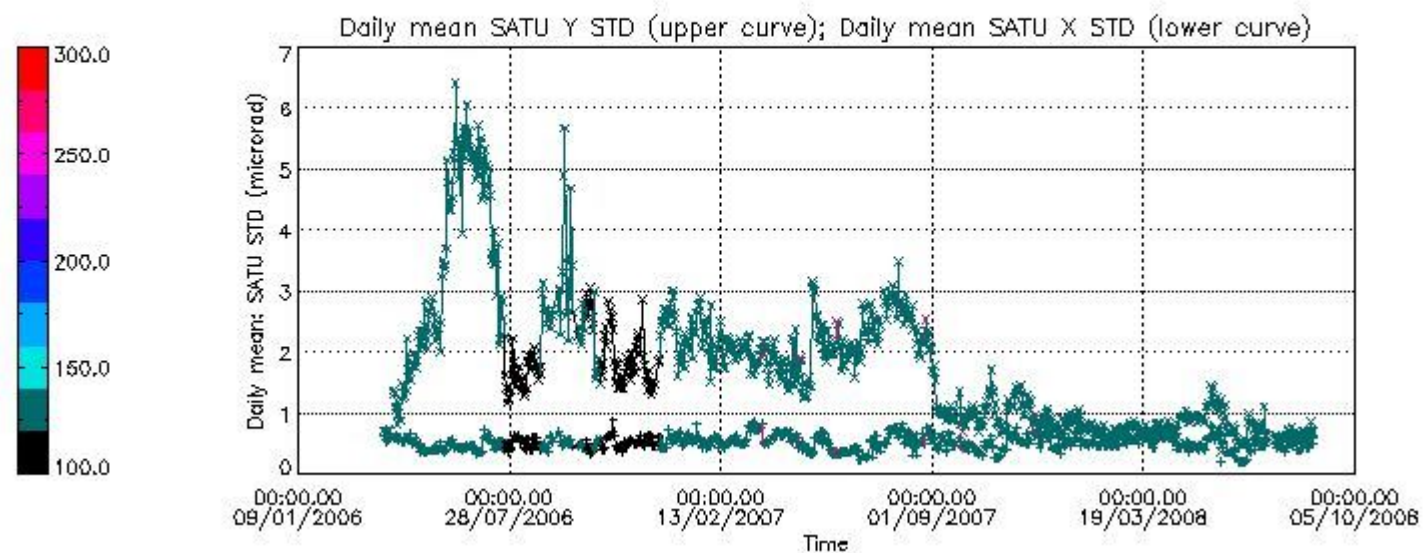

Number of data:	8950.0	8950.0	23650.	23650.

7.2.2 Trend of daily SATU NEA St. deviation since 1st April 2006 (dark limb)

The long term trend of the SATU 'X' and 'Y' standard deviations should be constant during the whole mission.

The colorbar represents the start tangent altitude (km) of the occultations.

Upper curve: STD of SATU Y axis

Lower curve: STD of SATU X axis

8. Auxiliary Data Files used for the production reported in section 2.4

The number reported in the third column indicates since which file (see list in section 2.4) the corresponding auxiliary file has been used. The fourth column is the date of those product files.

Type	Auxiliary Filename	Used since product	Used since product date
INST_PHYS_CHARACTERISTICS	GOM_INS_AXNIEC20050627_150713_20030716_120000_20100101_000000	1	27-AUG-2008 00:06:29
CALIBRATION_DATABASE	GOM_CAL_AXVIEC20080818_072609_20080816_000000_20100101_000000	1	27-AUG-2008 00:06:29
LEVEL-1B_PROC_CONFIG	GOM_PR1_AXNIEC20050627_151042_20020301_000000_20100101_000000	1	27-AUG-2008 00:06:29
STAR_CATALOGUE	GOM_CAT_AXVIEC20020121_161009_20020101_000000_20200101_000000	1	27-AUG-2008 00:06:29
STELLAR_SPECTRA_DATABANK	GOM_STS_AXNIEC20040308_103538_20020101_160000_20100101_000000	1	27-AUG-2008 00:06:29
ECMWF_FILE	AUX_ECF_AXNECM20080826_072111_20080826_210000_20080827_090000	1	27-AUG-2008 00:06:29
OPTIONAL_ECMWF_FILE	MISSING	1	27-AUG-2008 00:06:29
ORBIT_DATA_FILE	DOR_NAV_OPNPDE20080826_215159_000057382071_00315_33936_6235.N1	1	27-AUG-2008 00:06:29
ORBIT_DATA_FILE	DOR_NAV_OPNPDE20080826_233256_000057382071_00316_33937_6236.N1	16	27-AUG-2008 01:17:38
ORBIT_DATA_FILE	DOR_NAV_OPNPDE20080827_023335_000054192071_00318_33939_6238.N1	32	27-AUG-2008 02:43:21