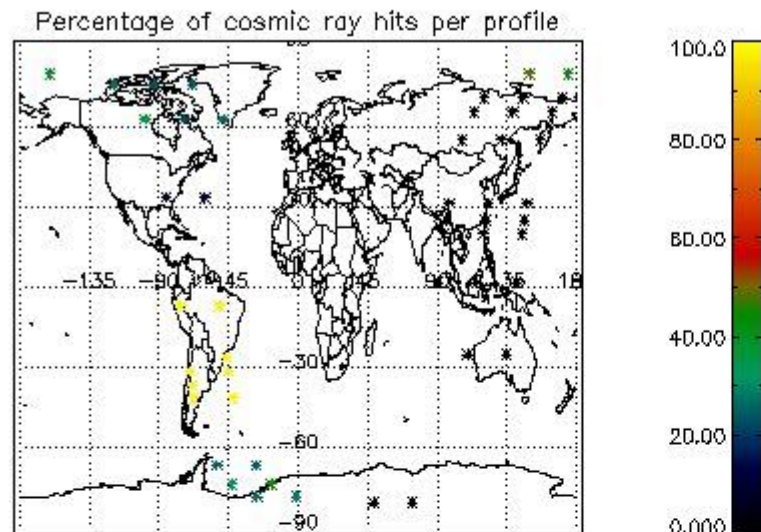

6. Statistics and plot of tangent altitude of the last measurement (DARK & BRIGHT products without errors)

6.1 Statistics on tangent altitude lost:

Statistics	DARK	BRIGHT	TWILIGHT
Mean:	12.274	20.473	10.360
St. deviation:	5.9981	4.9896	0.72969
Maximum:	19.375	27.513	10.876
Minimum:	3.4110	4.8697	9.8440
Number of data:	10.000	28.000	2.0000

6.2 Plot for DARK limb products