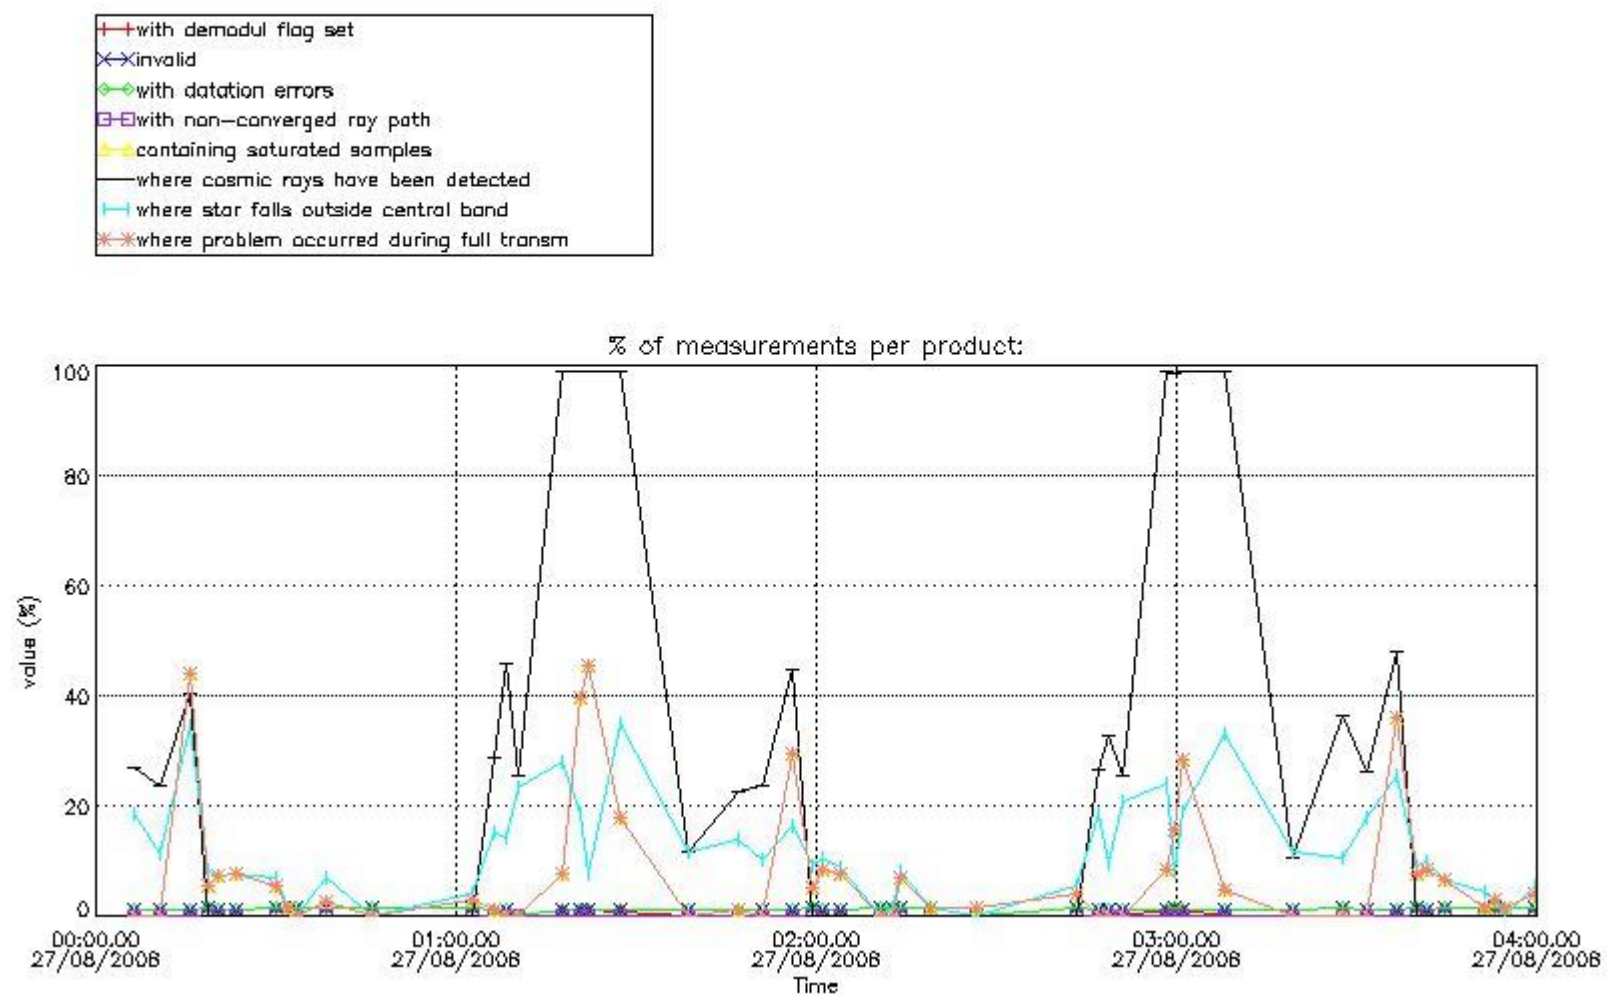

At least one measurement with demodulation flag set:	22.0000 %
Reference spectrum computed from DB:	0.00000 %
Reference spectrum with small number of measurements:	0.00000 %
SATU data not used:	0.00000 %

5.2 Plot quality information per product (time dependant)

5.3 Plot quality information per product (world map)