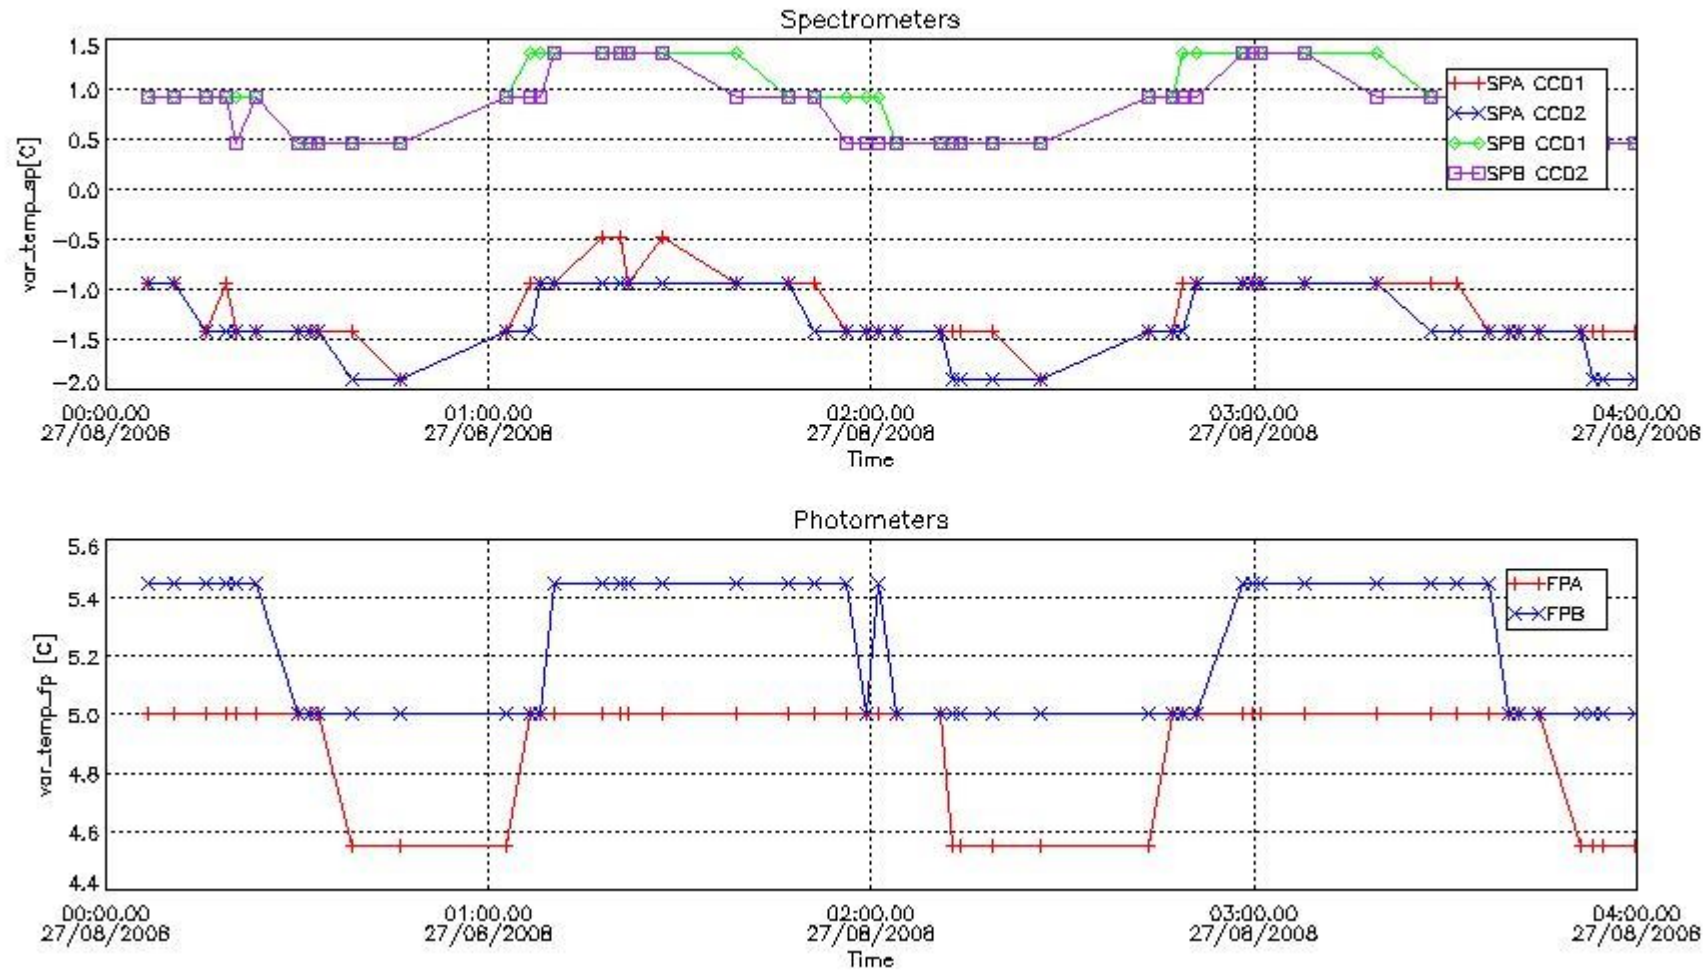

4. Overview of dark signal processing per product

The Dark Charge (DC) is a temperature-dependant signal added to the useful measurements and it is therefore subtracted from them during the processing. There are two phenomena that produce a continuous increase of the DC: the "hot pixels" (a pixel is "hot" when its DC exceeds by a significant amount its value measured on ground at the same temperature) and the "Random Telegraphic Signal" (abrupt change positive or negative of the CCD pixel signal, random in time, affecting only the DC part of the signal and not the photon generated signal).

In this section a list of products that did not use the Dark Sky Area (DSA) observation for the DC computation is given. It is also provided the mean DC plot per product for dark limb products with no error flag set.

4.1 All products used the DSA observation for the DC computation

4.2 Plot of mean dark charges per product: only products in DARK limb conditions without errors are used