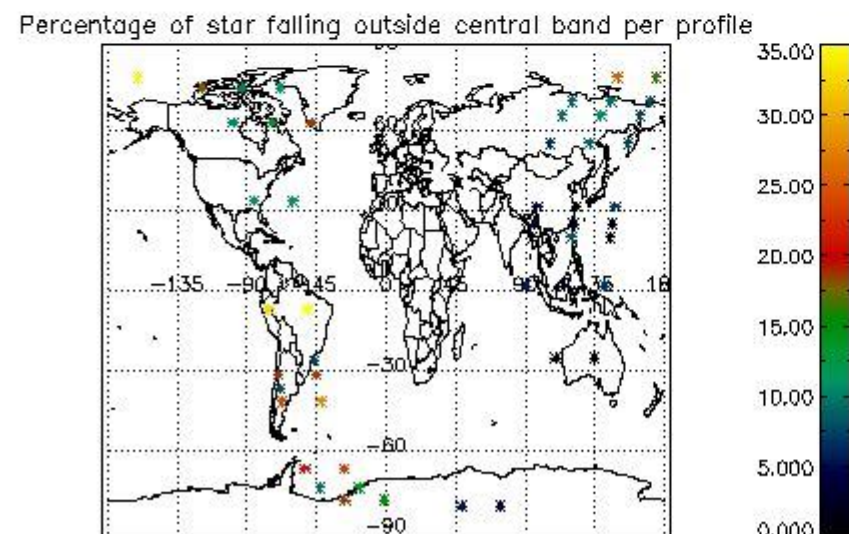

6. Statistics and plot of tangent altitude of the last measurement (DARK & BRIGHT products without errors)

6.1 Statistics on tangent altitude lost:

Statistics	DARK	BRIGHT	TWILIGHT
Mean:	12.274	20.473	10.360
St. deviation:	5.9981	4.9896	0.72969
Maximum:	19.375	27.513	10.876
Minimum:	3.4110	4.8697	9.8440
Number of data:	10.000	28.000	2.0000

6.2 Plot for DARK limb products