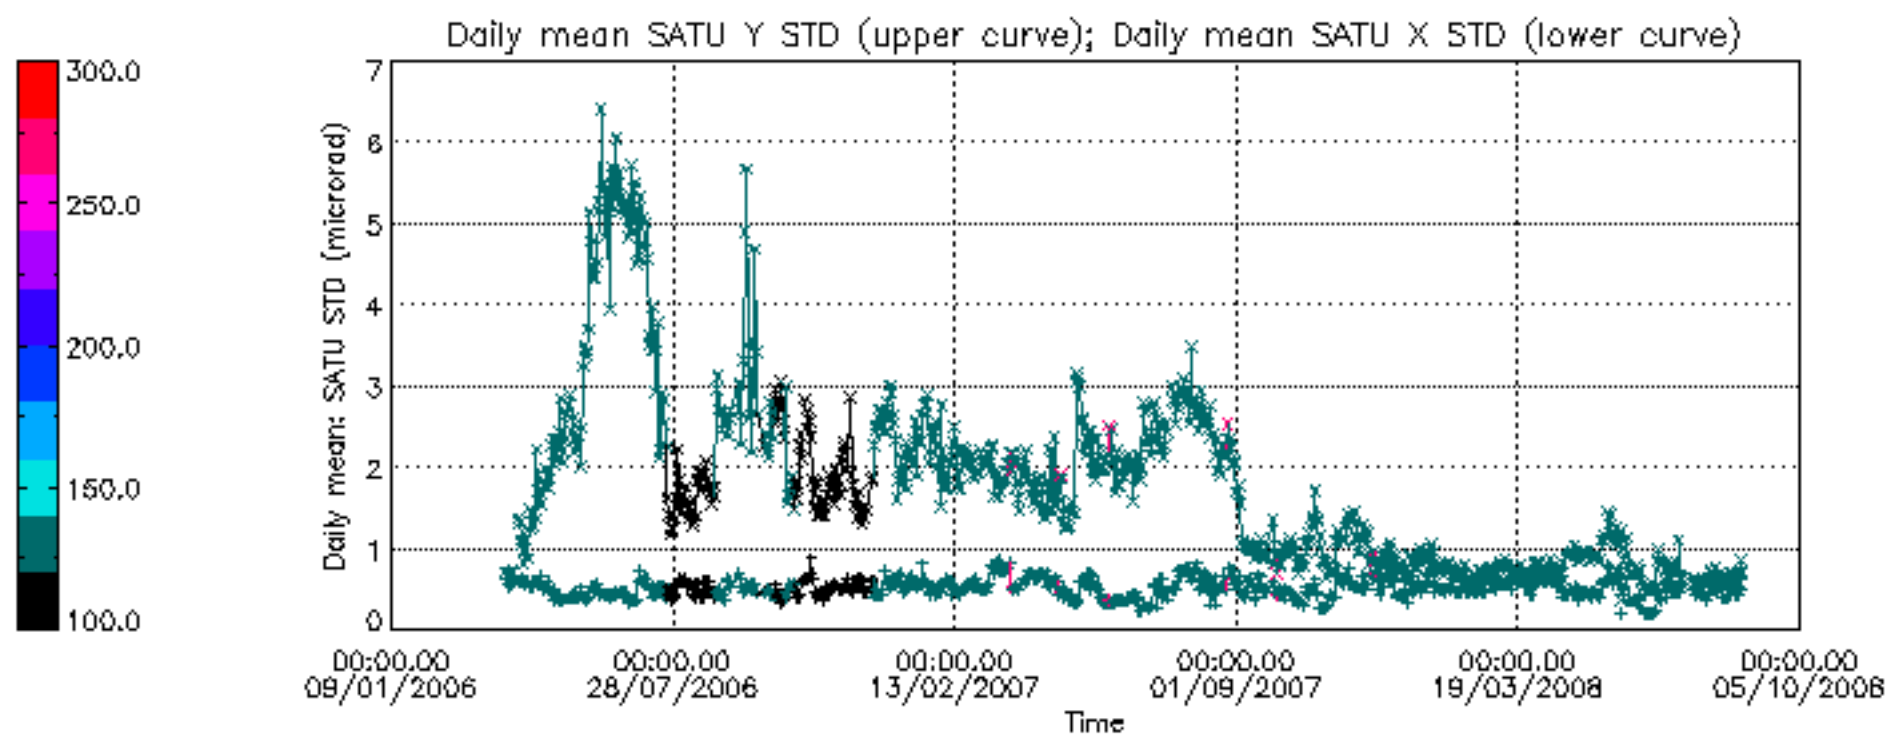

Tangent altitude at which the star is lost

Tangent altitude at which the star is lost

/nas3/ENVISAT/GOMOS/GOM_NL__0P/GOM_NL__0PNPDE20080801_013214_000043372070_00446_33566_6178.N1

1; -861.2; 01-AUG-2008 01:32:14; Dark ; 47.0; 7; 19Bet Ori ; 0.10; 14000;occ; 94; 0;33566
2; -730.5; 01-AUG-2008 01:34:25; Dark ; 41.5; 101; 11Alp Lep ; 2.58; 7000;occ; 83; 0;33566
3; -299.3; 01-AUG-2008 01:41:36; Dark ; 59.5; 0; ; 0.00; 0;occ; 119; 0;33566
4; -19.6; 01-AUG-2008 01:46:16; Dark ; 45.5; 157; The1Eri ; 2.91; 9300;occ; 91; 0;33566
5; 310.1; 01-AUG-2008 01:51:46; Dark ; 42.0; 9; Alp Eri ; 0.45; 24000;occ; 84; 0;33567
6; 720.4; 01-AUG-2008 01:58:36; Dark ; 42.5; 148; Alp Tuc ; 2.88; 4100;occ; 85; 0;33567
7; 921.8; 01-AUG-2008 02:01:57; Dark ; 46.0; 31; Alp Gru ; 1.73; 15200;occ; 92; 0;33567
8; 1110.0; 01-AUG-2008 02:05:05; Dark ; 45.5; 172; Gam Gru ; 3.00; 13100;occ; 91; 0;33567
9; 2059.2; 01-AUG-2008 02:20:55; Bright; 38.0; 11; 53Alp Aql ; 0.76; 8000;occ; 76; 0;33567
10; 2145.3; 01-AUG-2008 02:22:21; Bright; 34.0; 168; 17Zet Aql ; 2.99; 11000;occ; 68; 0;33567
11; 2570.2; 01-AUG-2008 02:29:26; Bright; 40.0; 5; 3Alp Lyr ; 0.03; 11000;occ; 80; 0;33567
12; 2694.1; 01-AUG-2008 02:31:30; Bright; 37.5; 144; 18Del Cyg ; 2.86; 11000;occ; 75; 0;33567
13; 3089.3; 01-AUG-2008 02:38:05; Bright; 37.0; 89; 5Alp Cep ; 2.45; 8000;occ; 74; 0;33567
14; 3441.0; 01-AUG-2008 02:43:56; Bright; 35.5; 49; 1Alp UMi ; 1.99; 6300;occ; 71; 0;33567