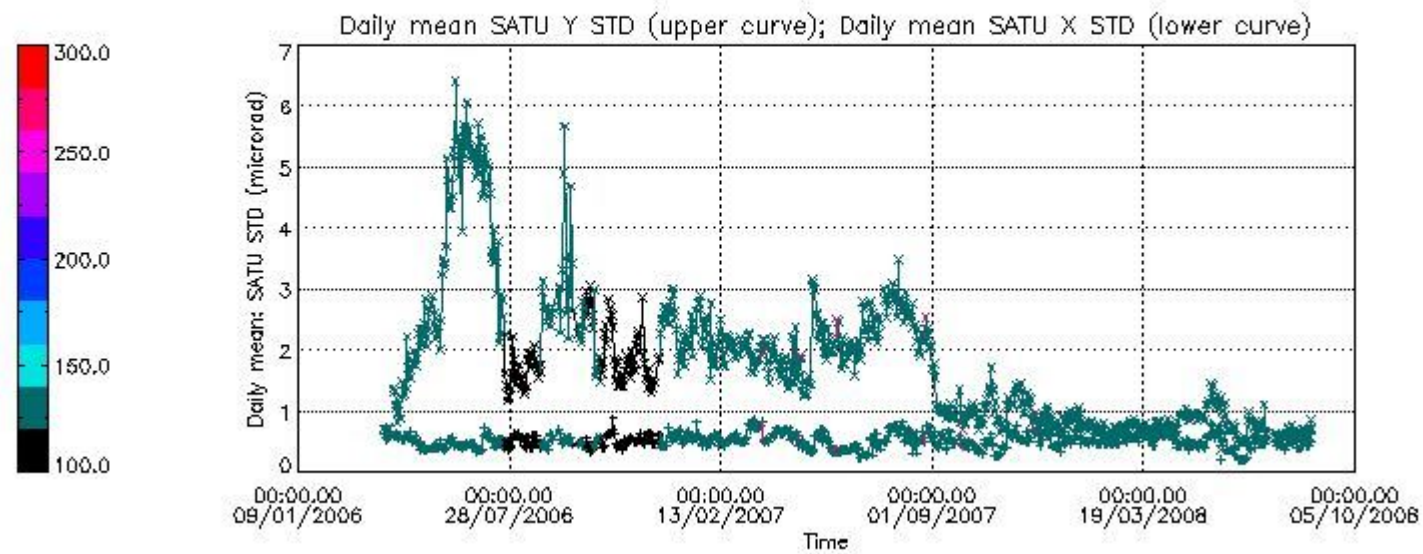

Number of data:	13300.	13300.	13650.	13650.

7.2.2 Trend of daily SATU NEA St. deviation since 1st April 2006 (dark limb)

The long term trend of the SATU 'X' and 'Y' standard deviations should be constant during the whole mission.

The colorbar represents the start tangent altitude (km) of the occultations.

Upper curve: STD of SATU Y axis

Lower curve: STD of SATU X axis

8. Auxiliary Data Files used for the production reported in section 2.4

The number reported in the third column indicates since which file (see list in section 2.4) the corresponding auxiliary file has been used. The fourth column is the date of those product files.

Type	Auxiliary Filename	Used since product	Used since product date
INST_PHYS_CHARACTERISTICS	GOM_INS_AXNIEC20050627_150713_20030716_120000_20100101_000000	1	25-AUG-2008 00:01:09
CALIBRATION_DATABASE	GOM_CAL_AXVIEC20080818_072609_20080816_000000_20100101_000000	1	25-AUG-2008 00:01:09
LEVEL-1B_PROC_CONFIG	GOM_PR1_AXNIEC20050627_151042_20020301_000000_20100101_000000	1	25-AUG-2008 00:01:09
STAR_CATALOGUE	GOM_CAT_AXVIEC20020121_161009_20020101_000000_20200101_000000	1	25-AUG-2008 00:01:09
STELLAR_SPECTRA_DATABANK	GOM_STS_AXNIEC20040308_103538_20020101_160000_20100101_000000	1	25-AUG-2008 00:01:09
ECMWF_FILE	AUX_ECF_AXNECM20080824_072113_20080824_210000_20080825_090000	1	25-AUG-2008 00:01:09
ECMWF_FILE	AUX_ECF_AXNECM20080825_020112_20080825_030000_20080825_150000	35	25-AUG-2008 03:42:49
OPTIONAL_ECMWF_FILE	MISSING	1	25-AUG-2008 00:01:09
ORBIT_DATA_FILE	DOR_NAV_OPNPDE20080824_211503_000057382071_00286_33907_6221.N1	1	25-AUG-2008 00:01:09
ORBIT_DATA_FILE	DOR_NAV_OPNPDE20080824_225600_000057382071_00287_33908_6222.N1	8	25-AUG-2008 00:40:02
ORBIT_DATA_FILE	DOR_NAV_OPNPDE20080825_003657_000054192071_00288_33909_6223.N1	30	25-AUG-2008 02:20:39
ORBIT_DATA_FILE	DOR_NAV_OPNPDE20080825_021235_000041442071_00289_33910_6224.N1	35	25-AUG-2008 03:42:49