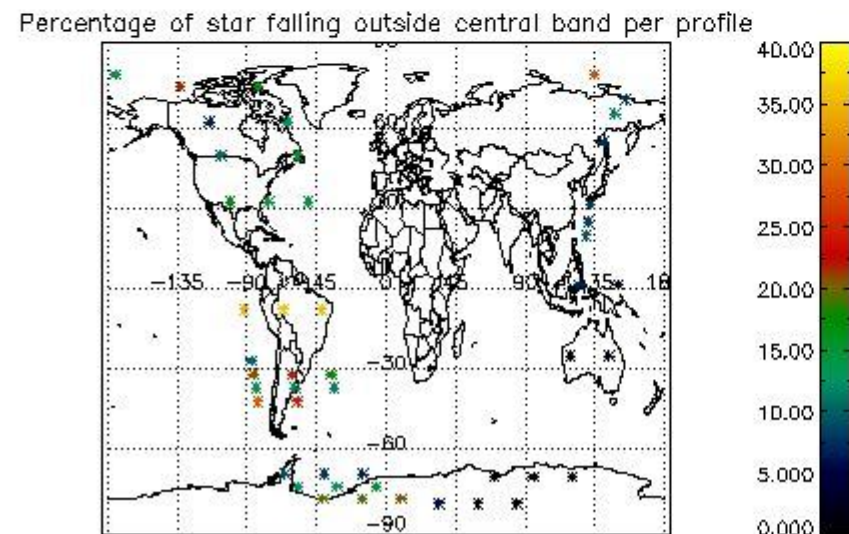

6. Statistics and plot of tangent altitude of the last measurement (DARK & BRIGHT products without errors)

6.1 Statistics on tangent altitude lost:

Statistics	DARK	BRIGHT	TWILIGHT
Mean:	11.669	21.491	17.796
St. deviation:	5.0924	6.7341	0.28959
Maximum:	17.710	38.713	18.046
Minimum:	3.1395	8.4308	17.479
Number of data:	15.000	16.000	3.0000

6.2 Plot for DARK limb products