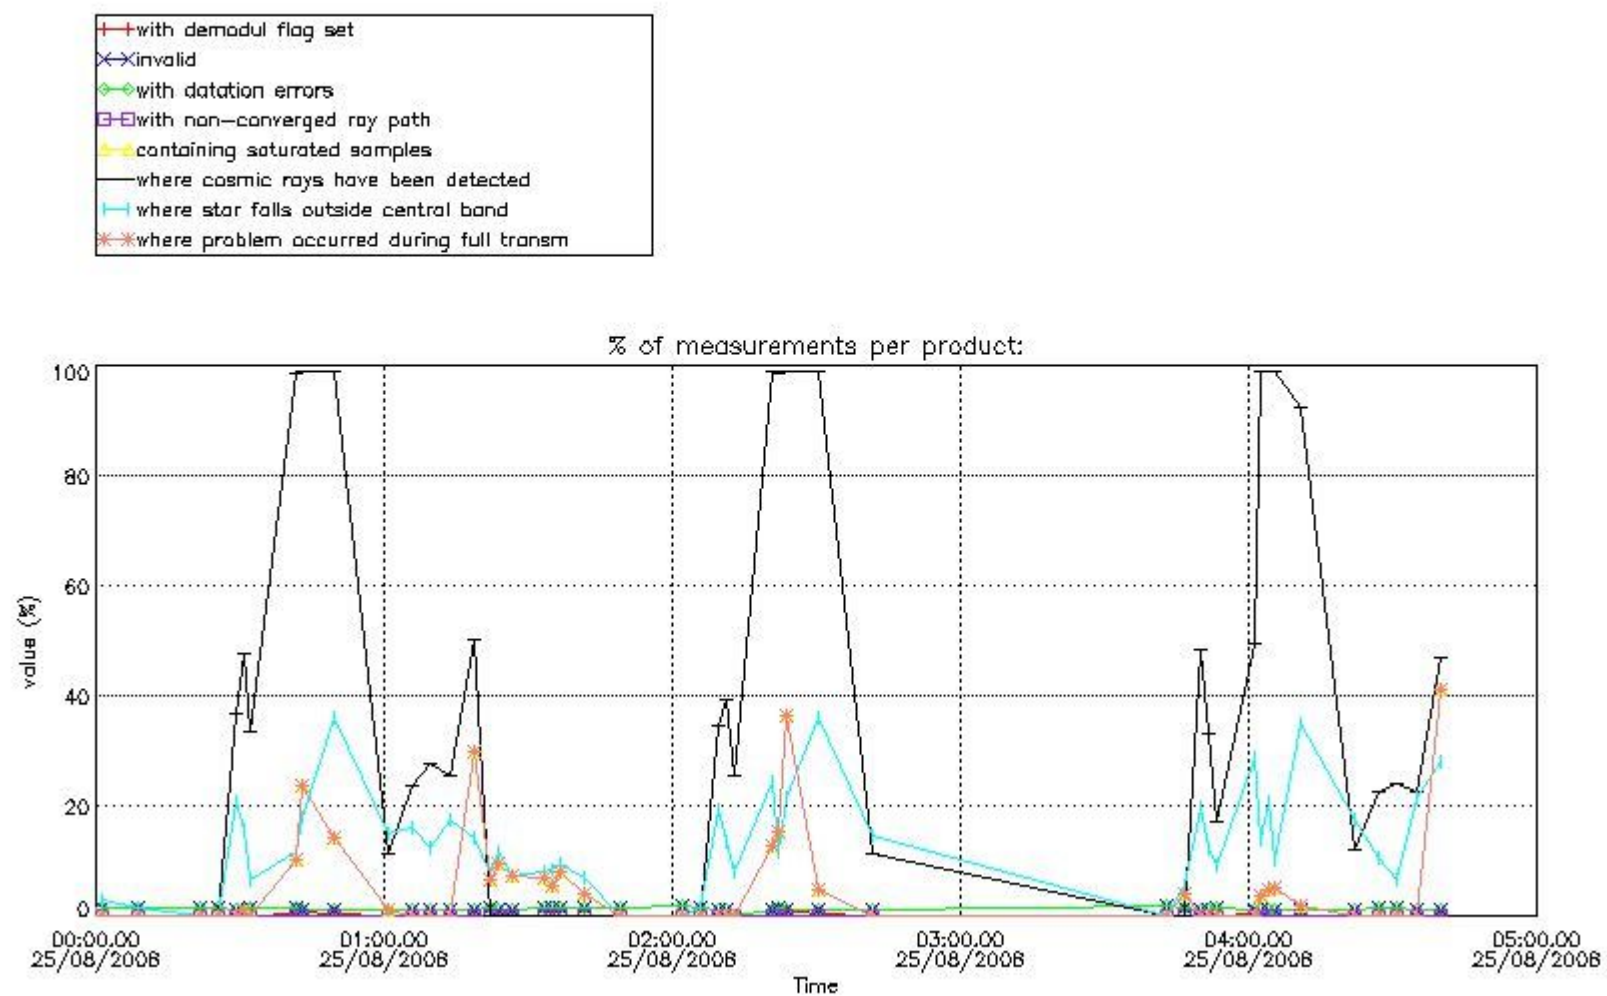

At least one measurement with demodulation flag set:	37.5000 %
Reference spectrum computed from DB:	0.00000 %
Reference spectrum with small number of measurements:	0.00000 %
SATU data not used:	0.00000 %

5.2 Plot quality information per product (time dependant)

5.3 Plot quality information per product (world map)