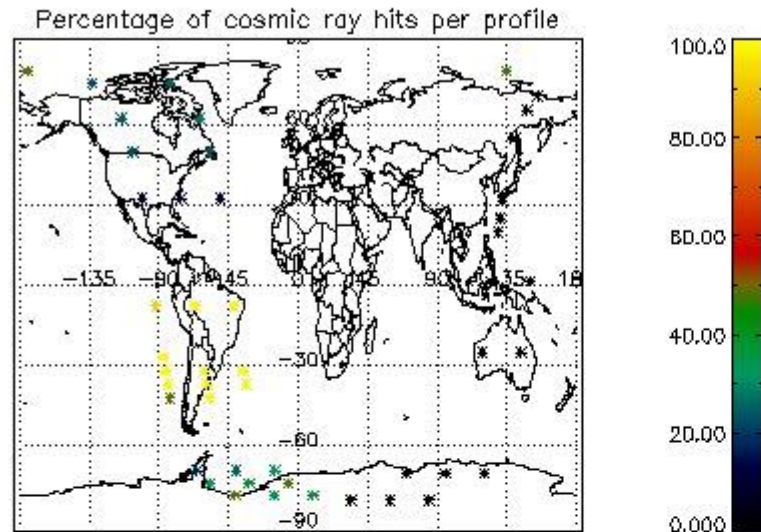

6. Statistics and plot of tangent altitude of the last measurement (DARK & BRIGHT products without errors)

6.1 Statistics on tangent altitude lost:

Statistics	DARK	BRIGHT	TWILIGHT
Mean:	11.669	21.491	17.796
St. deviation:	5.0924	6.7341	0.28959
Maximum:	17.710	38.713	18.046
Minimum:	3.1395	8.4308	17.479
Number of data:	15.000	16.000	3.0000

6.2 Plot for DARK limb products