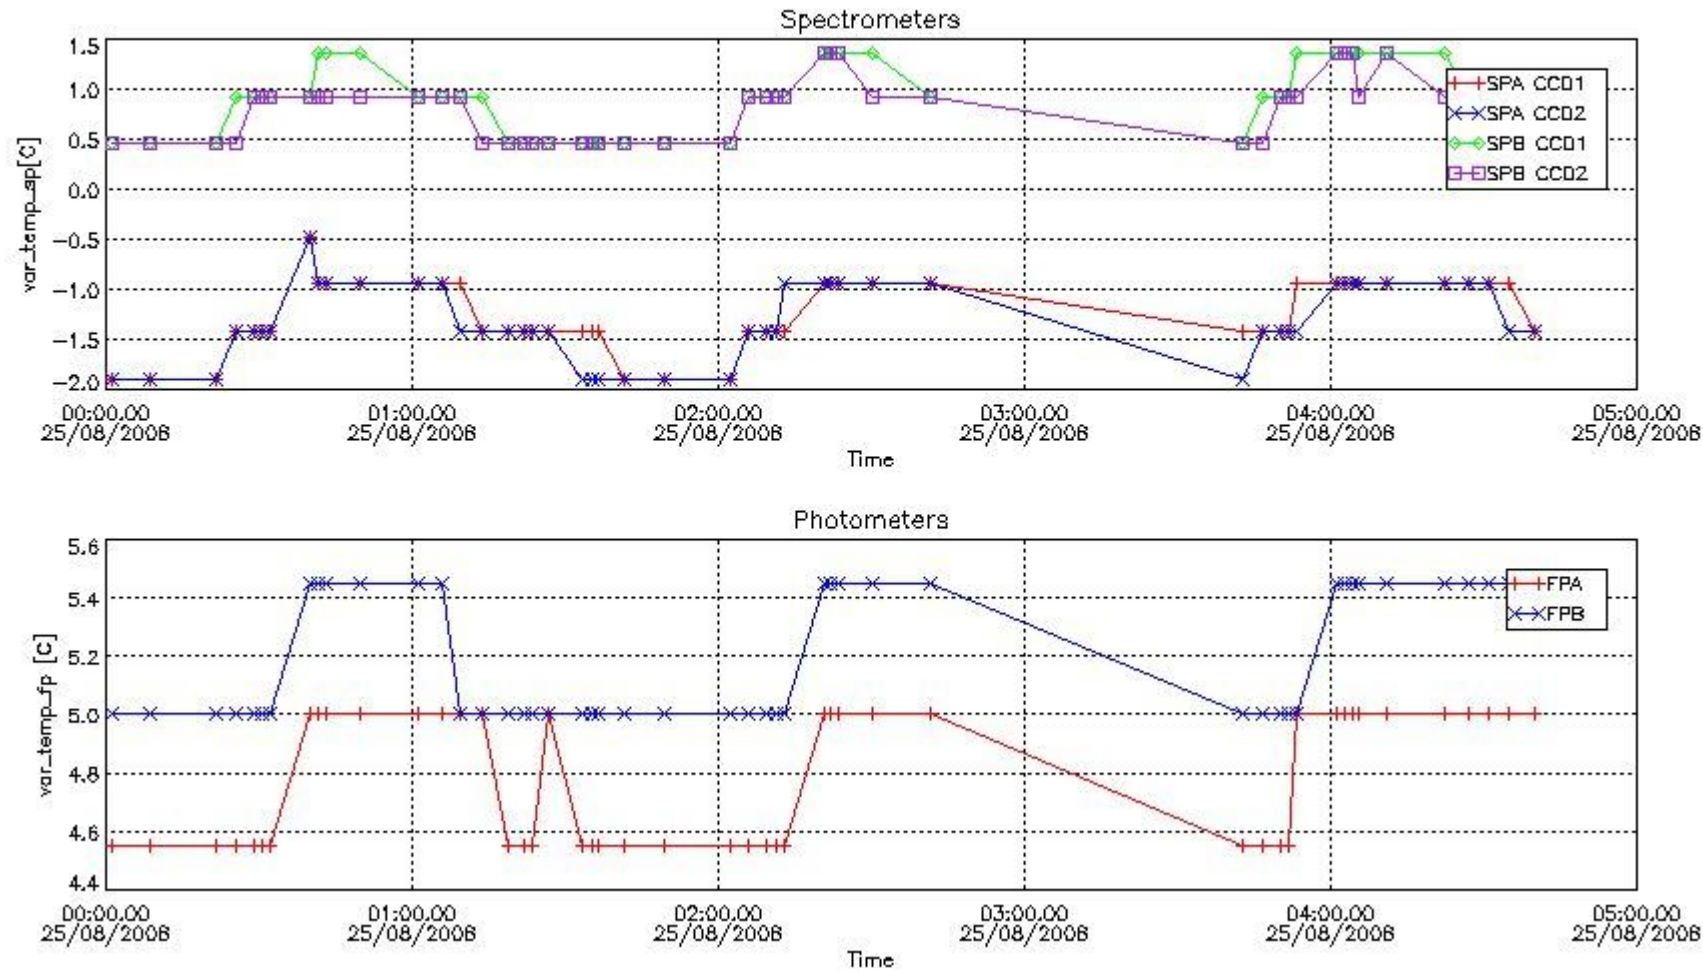

4. Overview of dark signal processing per product

The Dark Charge (DC) is a temperature-dependant signal added to the useful measurements and it is therefore subtracted from them during the processing. There are two phenomena that produce a continuous increase of the DC: the "hot pixels" (a pixel is "hot" when its DC exceeds by a significant amount its value measured on ground at the same temperature) and the "Random Telegraphic Signal" (abrupt change positive or negative of the CCD pixel signal, random in time, affecting only the DC part of the signal and not the photon generated signal).

In this section a list of products that did not use the Dark Sky Area (DSA) observation for the DC computation is given. It is also provided the mean DC plot per product for dark limb products with no error flag set.

4.1 All products used the DSA observation for the DC computation

4.2 Plot of mean dark charges per product: only products in DARK limb conditions without errors are used