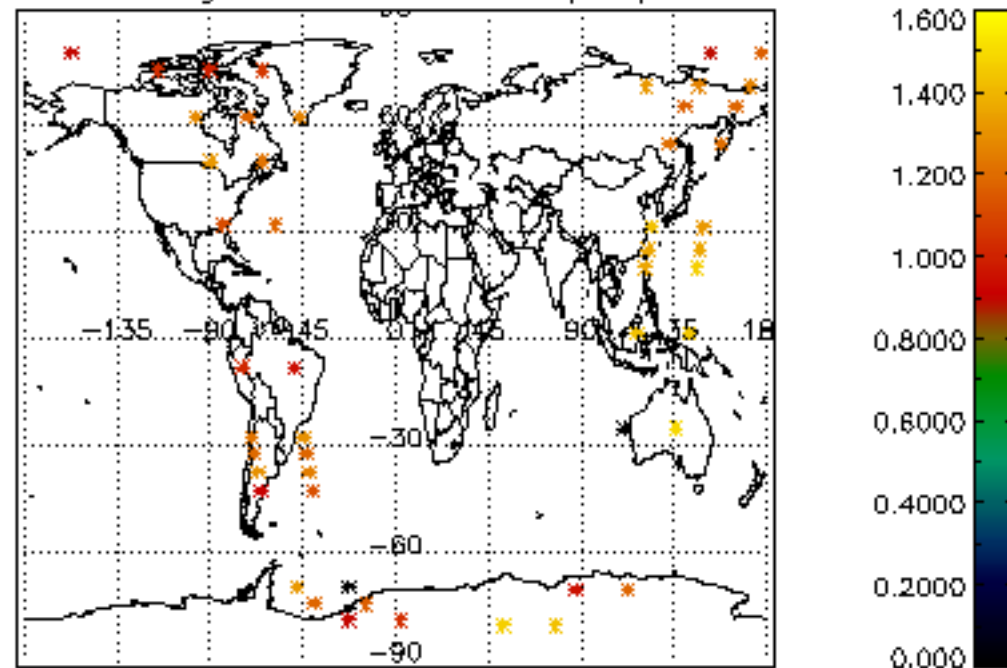

Percentage of datation errors per profile