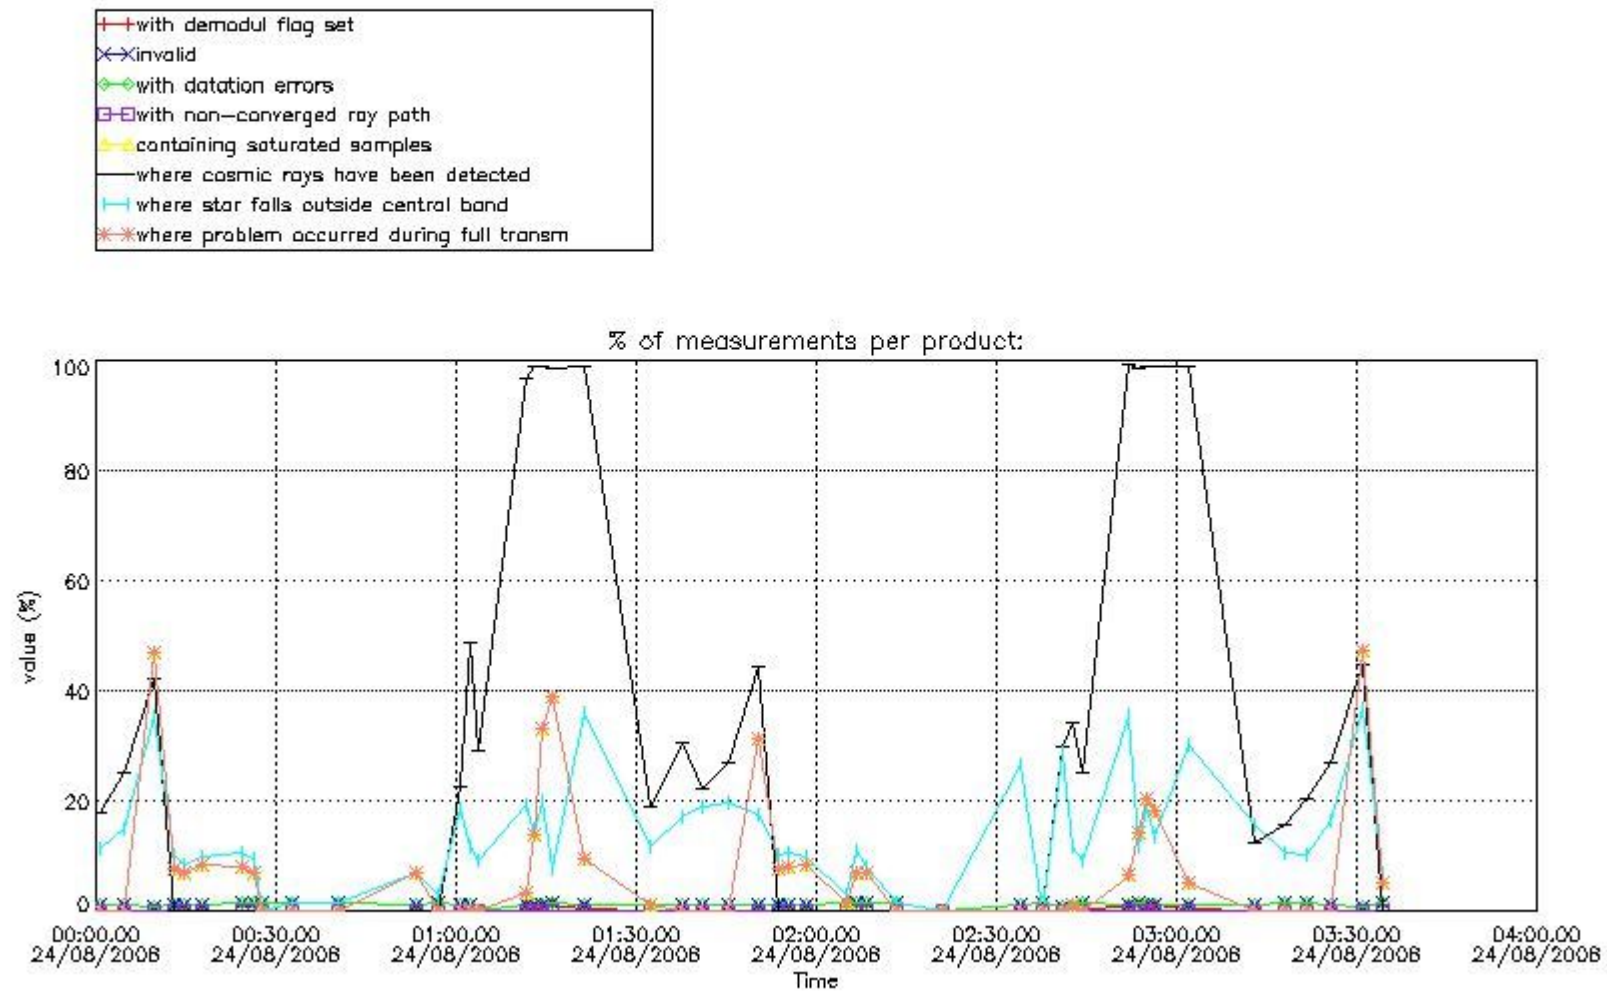

At least one measurement with demodulation flag set:	28.0000 %
Reference spectrum computed from DB:	0.00000 %
Reference spectrum with small number of measurements:	0.00000 %
SATU data not used:	0.00000 %

5.2 Plot quality information per product (time dependant)

5.3 Plot quality information per product (world map)