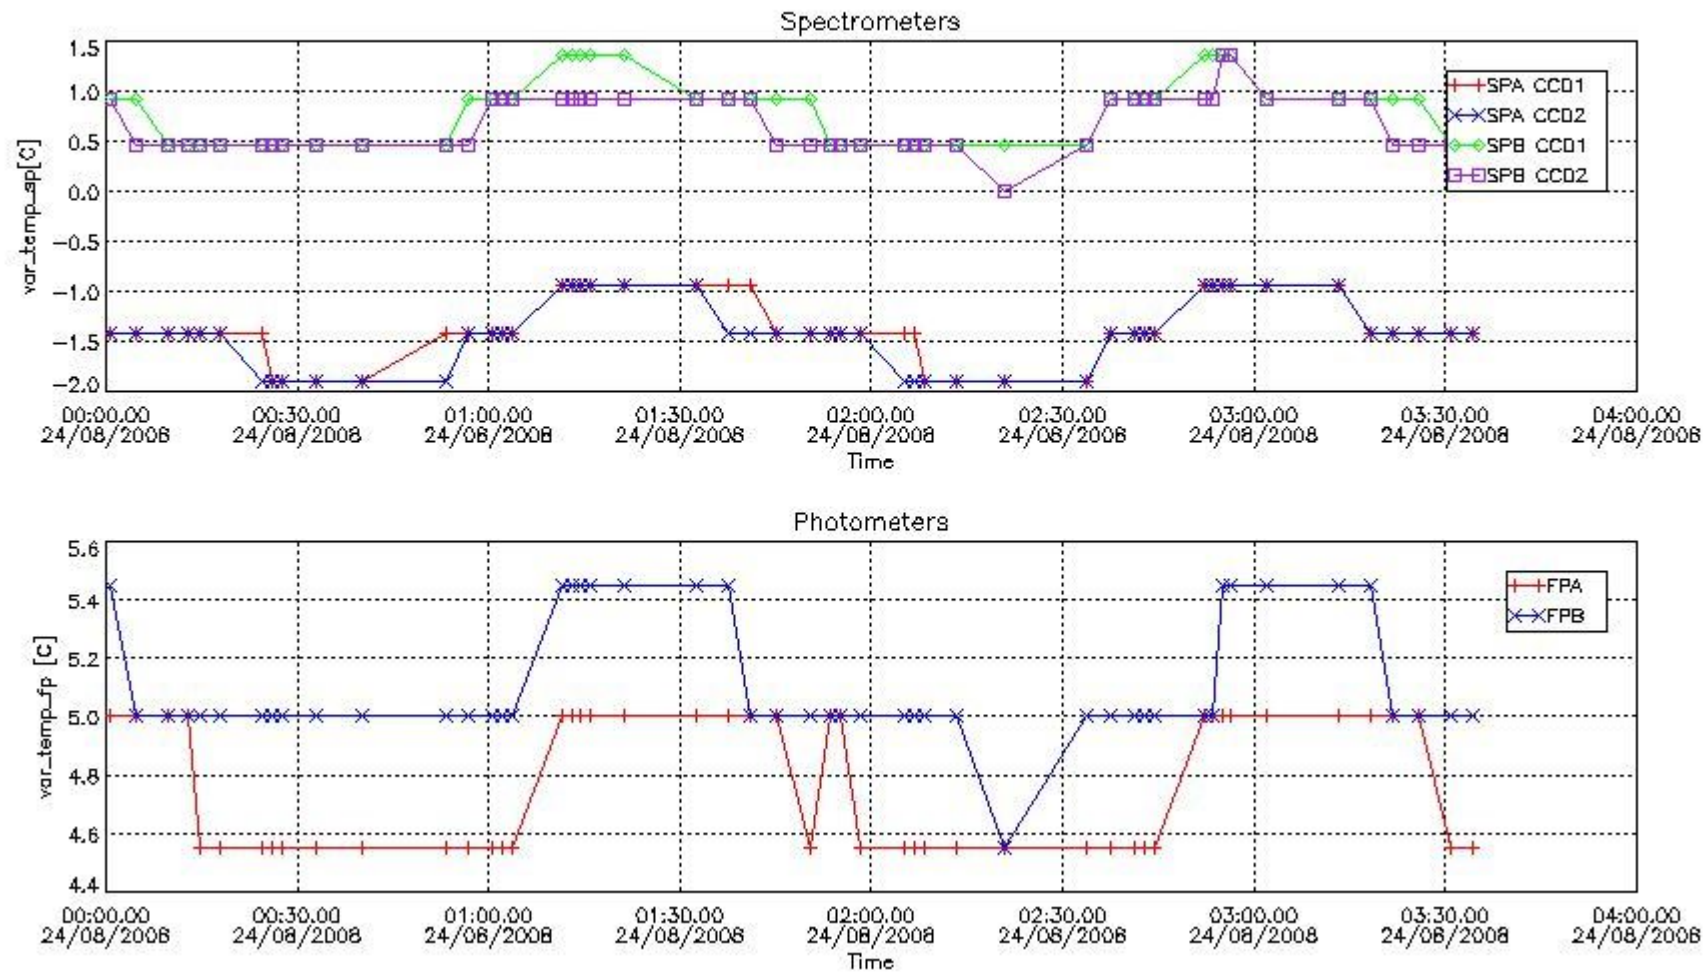

4. Overview of dark signal processing per product

The Dark Charge (DC) is a temperature-dependant signal added to the useful measurements and it is therefore subtracted from them during the processing. There are two phenomena that produce a continuous increase of the DC: the "hot pixels" (a pixel is "hot" when its DC exceeds by a significant amount its value measured on ground at the same temperature) and the "Random Telegraphic Signal" (abrupt change positive or negative of the CCD pixel signal, random in time, affecting only the DC part of the signal and not the photon generated signal).

In this section a list of products that did not use the Dark Sky Area (DSA) observation for the DC computation is given. It is also provided the mean DC plot per product for dark limb products with no error flag set.

4.1 All products used the DSA observation for the DC computation

4.2 Plot of mean dark charges per product: only products in DARK limb conditions without errors are used