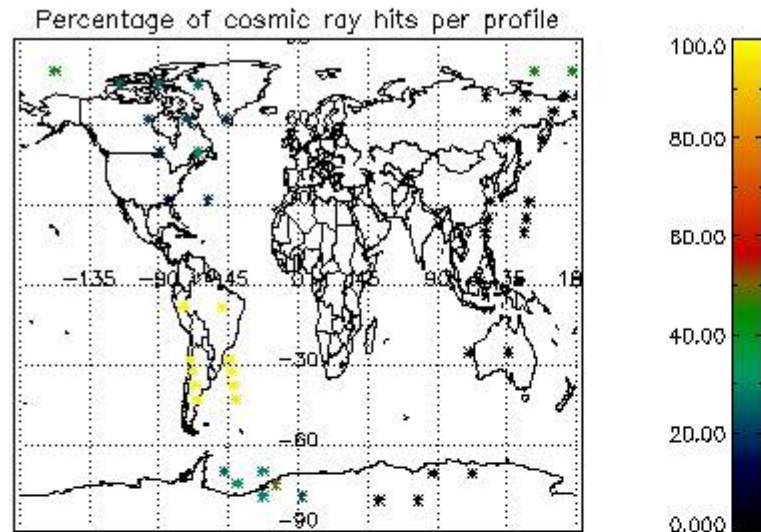

6. Statistics and plot of tangent altitude of the last measurement (DARK & BRIGHT products without errors)

6.1 Statistics on tangent altitude lost:

Statistics	DARK	BRIGHT	TWILIGHT
Mean:	12.652	19.078	16.885
St. deviation:	5.4248	6.4153	0.047151
Maximum:	19.664	30.145	16.918
Minimum:	3.2954	3.9656	16.852
Number of data:	12.000	24.000	2.0000

6.2 Plot for DARK limb products