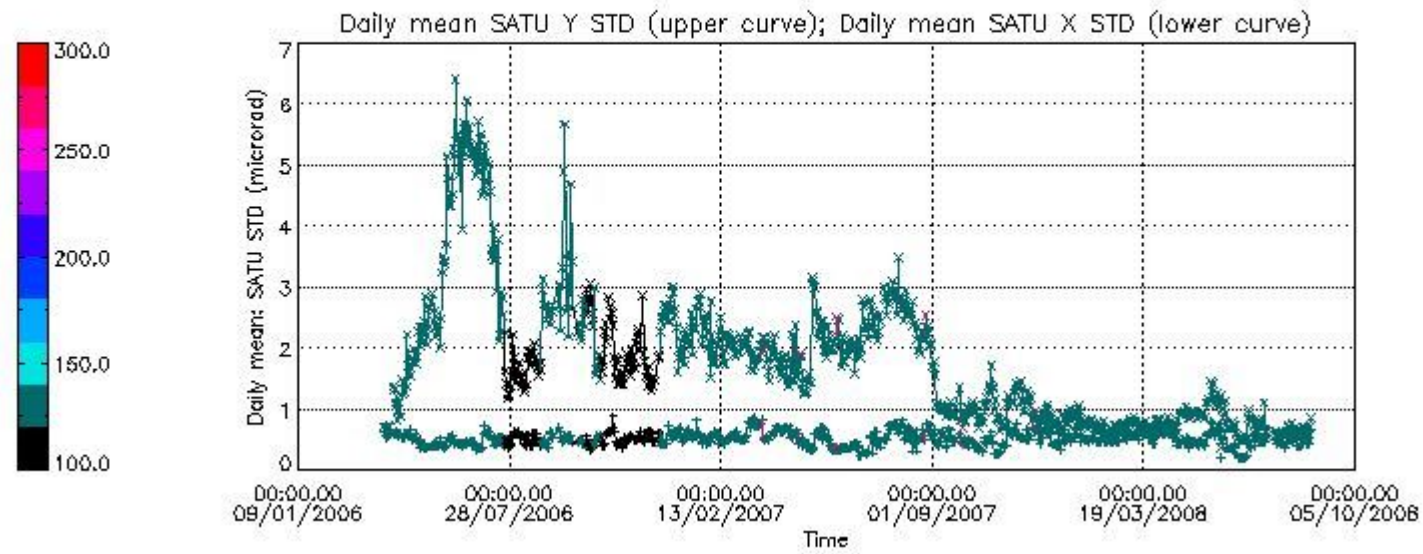

Number of data:	10700.	10700.	20500.	20500.

7.2.2 Trend of daily SATU NEA St. deviation since 1st April 2006 (dark limb)

The long term trend of the SATU 'X' and 'Y' standard deviations should be constant during the whole mission.

The colorbar represents the start tangent altitude (km) of the occultations.

Upper curve: STD of SATU Y axis

Lower curve: STD of SATU X axis

8. Auxiliary Data Files used for the production reported in section 2.4

The number reported in the third column indicates since which file (see list in section 2.4) the corresponding auxiliary file has been used. The fourth column is the date of those product files.

Type	Auxiliary Filename	Used since product	Used since product date
INST_PHYS_CHARACTERISTICS	GOM_INS_AXNIEC20050627_150713_20030716_120000_20100101_000000	1	24-AUG-2008 00:00:32
CALIBRATION_DATABASE	GOM_CAL_AXVIEC20080818_072609_20080816_000000_20100101_000000	1	24-AUG-2008 00:00:32
LEVEL-1B_PROC_CONFIG	GOM_PR1_AXNIEC20050627_151042_20020301_000000_20100101_000000	1	24-AUG-2008 00:00:32
STAR_CATALOGUE	GOM_CAT_AXVIEC20020121_161009_20020101_000000_20200101_000000	1	24-AUG-2008 00:00:32
STELLAR_SPECTRA_DATABANK	GOM_STS_AXNIEC20040308_103538_20020101_160000_20100101_000000	1	24-AUG-2008 00:00:32
ECMWF_FILE	AUX_ECF_AXNECM20080823_072111_20080823_210000_20080824_090000	1	24-AUG-2008 00:00:32
OPTIONAL_ECMWF_FILE	MISSING	1	24-AUG-2008 00:00:32
ORBIT_DATA_FILE	DOR_NAV_OPNPDE20080823_214703_000057382071_00272_33893_6214.N1	1	24-AUG-2008 00:00:32
ORBIT_DATA_FILE	DOR_NAV_OPNPDE20080823_232800_000057382071_00273_33894_6215.N1	17	24-AUG-2008 01:11:33
ORBIT_DATA_FILE	DOR_NAV_OPNPDE20080824_010857_000041442071_00274_33895_6216.N1	35	24-AUG-2008 02:33:51