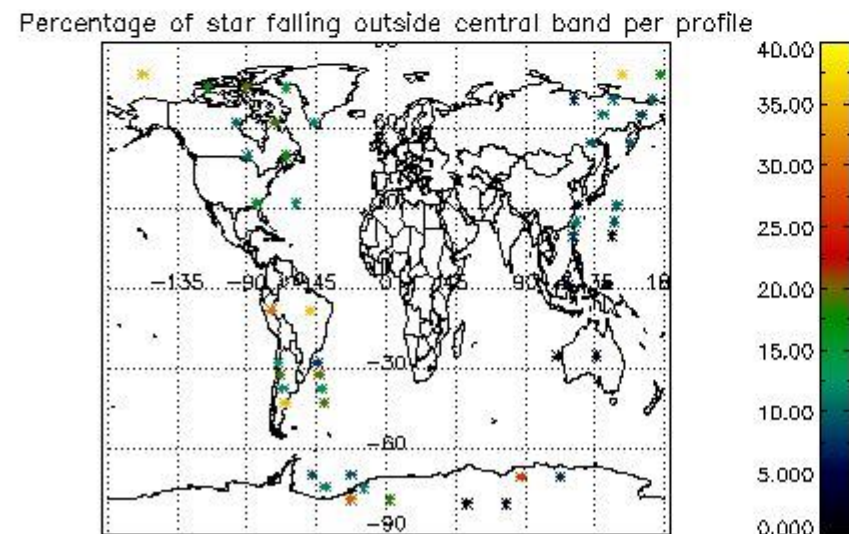

6. Statistics and plot of tangent altitude of the last measurement (DARK & BRIGHT products without errors)

6.1 Statistics on tangent altitude lost:

Statistics	DARK	BRIGHT	TWILIGHT
Mean:	12.652	19.078	16.885
St. deviation:	5.4248	6.4153	0.047151
Maximum:	19.664	30.145	16.918
Minimum:	3.2954	3.9656	16.852
Number of data:	12.000	24.000	2.0000

6.2 Plot for DARK limb products