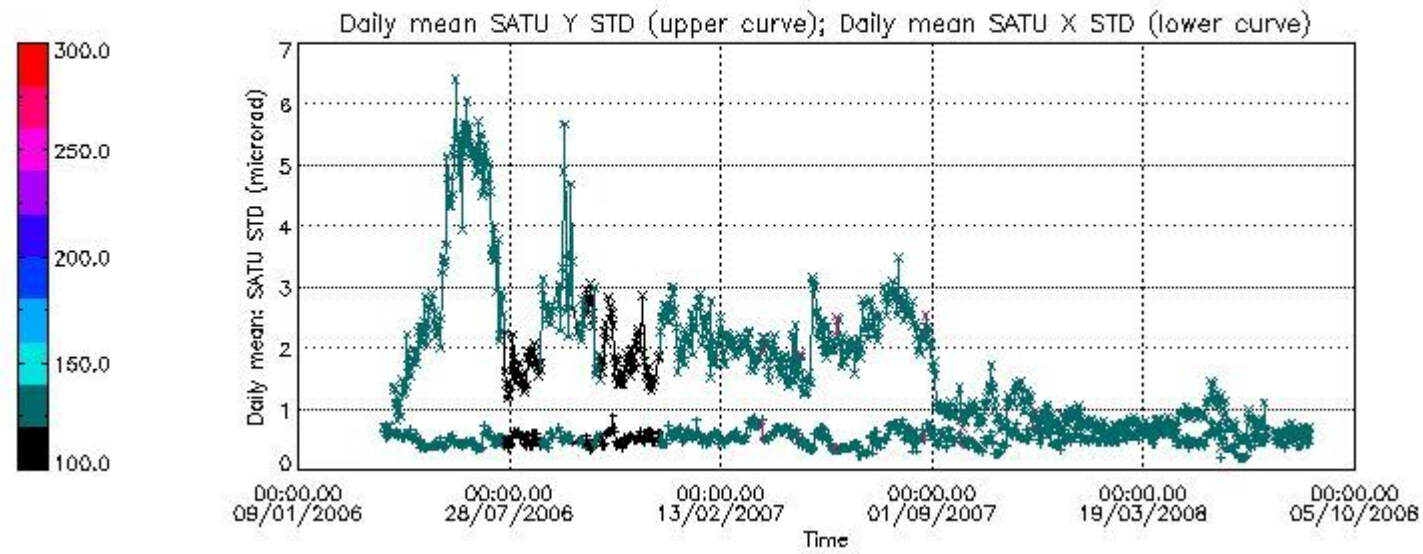

Number of data:	9800.0	9800.0	18800.	18800.

7.2.2 Trend of daily SATU NEA St. deviation since 1st April 2006 (dark limb)

The long term trend of the SATU 'X' and 'Y' standard deviations should be constant during the whole mission.

The colorbar represents the start tangent altitude (km) of the occultations.

Upper curve: STD of SATU Y axis

Lower curve: STD of SATU X axis

8. Auxiliary Data Files used for the production reported in section 2.4

The number reported in the third column indicates since which file (see list in section 2.4) the corresponding auxiliary file has been used. The fourth column is the date of those product files.

Type	Auxiliary Filename	Used since product	Used since product date
INST_PHYS_CHARACTERISTICS	GOM_INS_AXNIEC20050627_150713_20030716_120000_20100101_000000	1	23-AUG-2008 20:35:43
CALIBRATION_DATABASE	GOM_CAL_AXVIEC20080818_072609_20080816_000000_20100101_000000	1	23-AUG-2008 20:35:43
LEVEL-1B_PROC_CONFIG	GOM_PR1_AXNIEC20050627_151042_20020301_000000_20100101_000000	1	23-AUG-2008 20:35:43
STAR_CATALOGUE	GOM_CAT_AXVIEC20020121_161009_20020101_000000_20200101_000000	1	23-AUG-2008 20:35:43
STELLAR_SPECTRA_DATABANK	GOM_STS_AXNIEC20040308_103538_20020101_160000_20100101_000000	1	23-AUG-2008 20:35:43
ECMWF_FILE	AUX_ECF_AXNECM20080823_072111_20080823_150000_20080824_030000	1	23-AUG-2008 20:35:43
ECMWF_FILE	AUX_ECF_AXNECM20080823_072111_20080823_210000_20080824_090000	18	23-AUG-2008 21:50:20
OPTIONAL_ECMWF_FILE	MISSING	1	23-AUG-2008 20:35:43
ORBIT_DATA_FILE	DOR_NAV_OPNPDE20080823_203240_000041442071_00272_33893_6213.N1	1	23-AUG-2008 20:35:43
ORBIT_DATA_FILE	DOR_NAV_OPNPDE20080823_214703_000057382071_00272_33893_6214.N1	40	23-AUG-2008 23:30:57