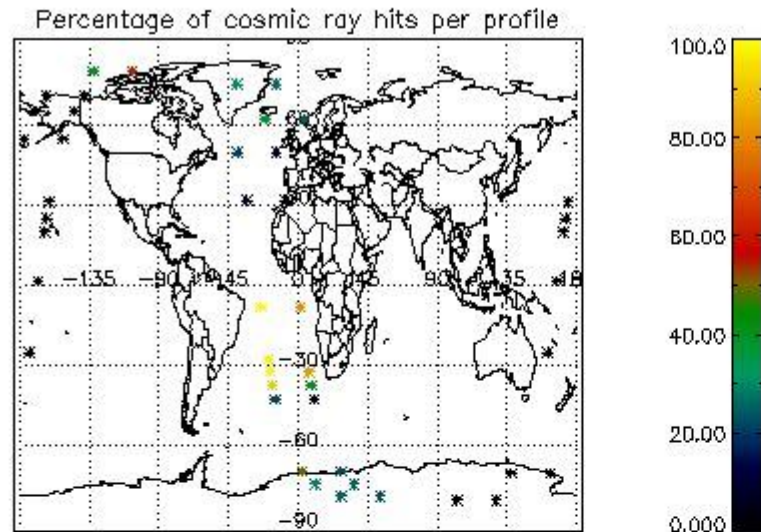

6. Statistics and plot of tangent altitude of the last measurement (DARK & BRIGHT products without errors)

6.1 Statistics on tangent altitude lost:

Statistics	DARK	BRIGHT	TWILIGHT
Mean:	12.994	19.029	16.412
St. deviation:	3.8132	5.1918	0.34847
Maximum:	17.641	25.242	16.658
Minimum:	5.0834	3.8666	16.165
Number of data:	11.000	22.000	2.0000

6.2 Plot for DARK limb products