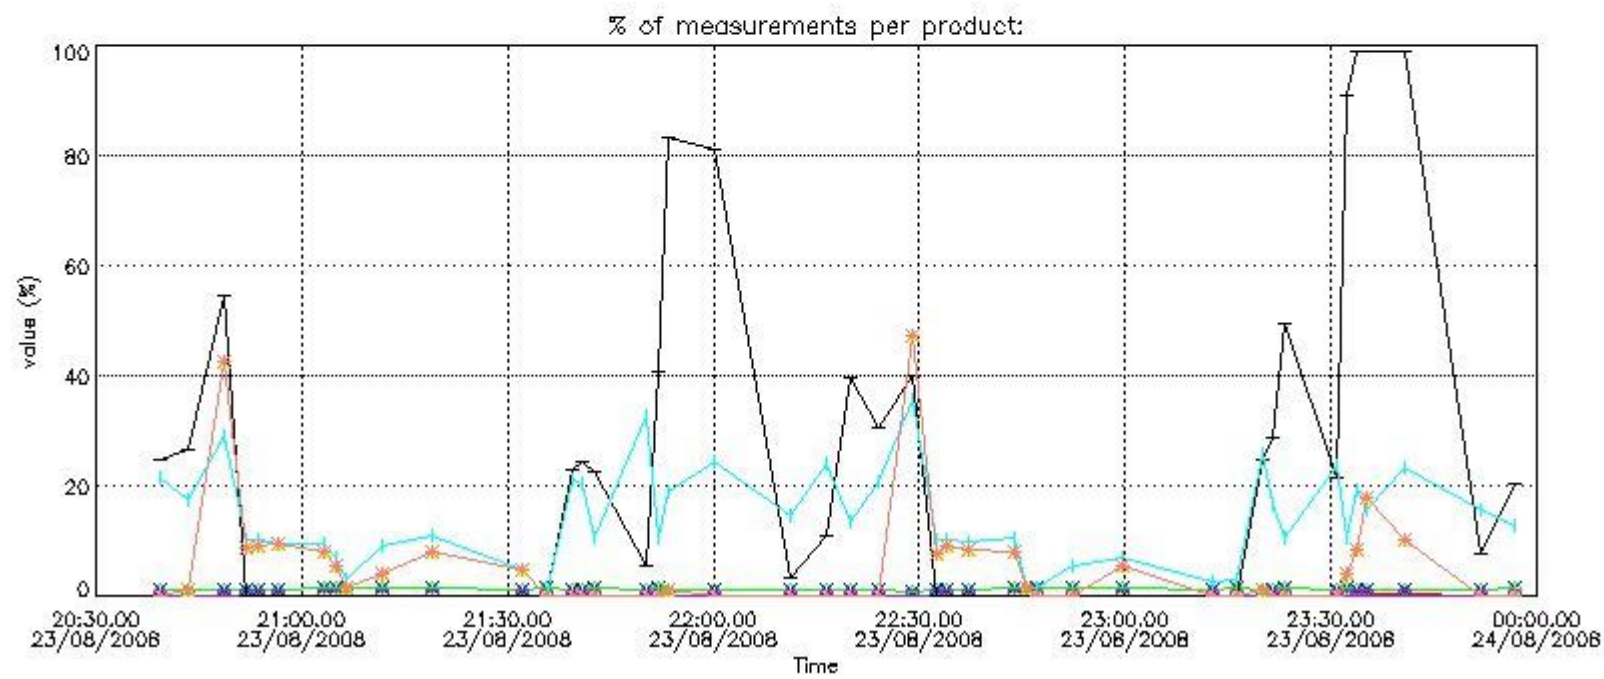

(error flag in the MPH set to "0") are used.

5.1 Percentage of products during reporting period with:

At least one measurement with demodulation flag set:	24.4444 %
Reference spectrum computed from DB:	0.00000 %
Reference spectrum with small number of measurements:	0.00000 %
SATU data not used:	0.00000 %

5.2 Plot quality information per product (time dependant)

5.3 Plot quality information per product (world map)