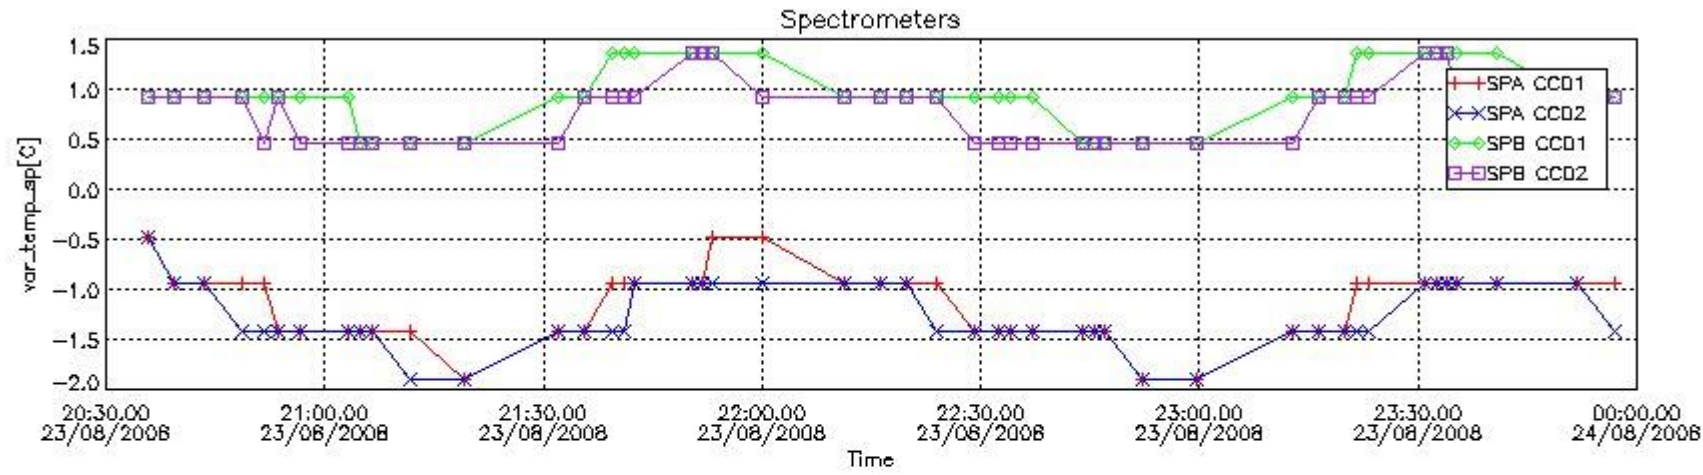

4. Overview of dark signal processing per product

The Dark Charge (DC) is a temperature-dependant signal added to the useful measurements and it is therefore subtracted from them during the processing. There are two phenomena that produce a continuous increase of the DC: the "hot pixels" (a pixel is "hot" when its DC exceeds by a significant amount its value measured on ground at the same temperature) and the "Random Telegraphic Signal" (abrupt change positive or negative of the CCD pixel signal, random in time, affecting only the DC part of the signal and not the photon generated signal).

In this section a list of products that did not use the Dark Sky Area (DSA) observation for the DC computation is given. It is also provided the mean DC plot per product for dark limb products with no error flag set.

4.1 These products did not use the DSA observation for DC computation:

Product name	DC information
GOM_TRA_1PNPDE20080823_203543_000000472071_00272_33893_3722.N1	DC map with no T dep.
GOM_TRA_1PNPDE20080823_203920_000000452071_00272_33893_3723.N1	DC map used
GOM_TRA_1PNPDE20080823_204321_000000492071_00272_33893_3724.N1	DC map used
GOM_TRA_1PNPDE20080823_204831_000000522071_00272_33893_3725.N1	DC map used
GOM_TRA_1PNPDE20080823_205147_000000402071_00272_33893_3726.N1	DC map used
GOM_TRA_1PNPDE20080823_205329_000000442071_00272_33893_3727.N1	DC map used
GOM_TRA_1PNPDE20080823_205633_000000422071_00272_33893_3728.N1	DC map used
GOM_TRA_1PNPDE20080823_210314_000000382071_00272_33893_3729.N1	DC map used
GOM_TRA_1PNPDE20080823_210459_000000362071_00272_33893_3730.N1	DC map used
GOM_TRA_1PNPDE20080823_210626_000000352071_00272_33893_3731.N1	DC map used
GOM_TRA_1PNPDE20080823_211137_000000392071_00272_33893_3732.N1	DC map used
GOM_TRA_1PNPDE20080823_211903_000000372071_00272_33893_3733.N1	DC map used
GOM_TRA_1PNPDE20080823_213204_000000422071_00272_33893_3734.N1	DC map used
GOM_TRA_1PNPDE20080823_213543_000000352071_00272_33893_3735.N1	DC map used