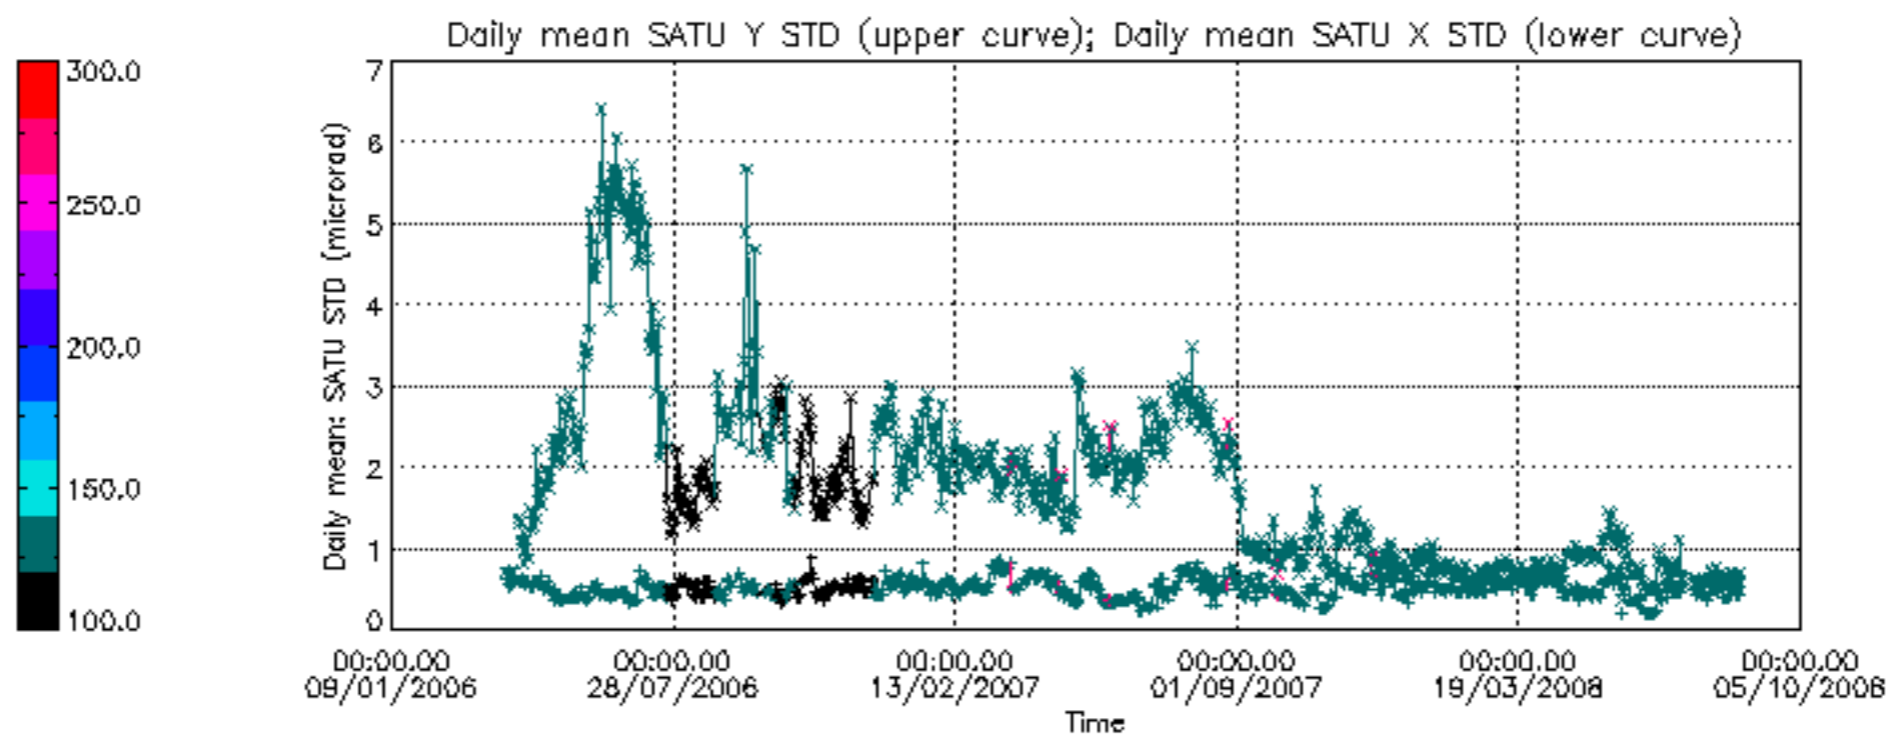

Tangent altitude at which the star is lost

Tangent altitude at which the star is lost

/nas3/ENVISAT/GOMOS/GOM\_NL\_\_0P/GOM\_NL\_\_0PNPDE20080801\_013214\_000043372070\_00446\_33566\_6178.N1

1; -861.2; 01-AUG-2008 01:32:14; Dark ; 47.0; 7; 19Bet Ori ; 0.10; 14000;occ; 94; 0;33566  
2; -730.5; 01-AUG-2008 01:34:25; Dark ; 41.5; 101; 11Alp Lep ; 2.58; 7000;occ; 83; 0;33566  
3; -299.3; 01-AUG-2008 01:41:36; Dark ; 59.5; 0; ; 0.00; 0;occ; 119; 0;33566  
4; -19.6; 01-AUG-2008 01:46:16; Dark ; 45.5; 157; The1Eri ; 2.91; 9300;occ; 91; 0;33566  
5; 310.1; 01-AUG-2008 01:51:46; Dark ; 42.0; 9; Alp Eri ; 0.45; 24000;occ; 84; 0;33567  
6; 720.4; 01-AUG-2008 01:58:36; Dark ; 42.5; 148; Alp Tuc ; 2.88; 4100;occ; 85; 0;33567  
7; 921.8; 01-AUG-2008 02:01:57; Dark ; 46.0; 31; Alp Gru ; 1.73; 15200;occ; 92; 0;33567  
8; 1110.0; 01-AUG-2008 02:05:05; Dark ; 45.5; 172; Gam Gru ; 3.00; 13100;occ; 91; 0;33567  
9; 2059.2; 01-AUG-2008 02:20:55; Bright; 38.0; 11; 53Alp Aql ; 0.76; 8000;occ; 76; 0;33567  
10; 2145.3; 01-AUG-2008 02:22:21; Bright; 34.0; 168; 17Zet Aql ; 2.99; 11000;occ; 68; 0;33567  
11; 2570.2; 01-AUG-2008 02:29:26; Bright; 40.0; 5; 3Alp Lyr ; 0.03; 11000;occ; 80; 0;33567  
12; 2694.1; 01-AUG-2008 02:31:30; Bright; 37.5; 144; 18Del Cyg ; 2.86; 11000;occ; 75; 0;33567  
13; 3089.3; 01-AUG-2008 02:38:05; Bright; 37.0; 89; 5Alp Cep ; 2.45; 8000;occ; 74; 0;33567  
14; 3441.0; 01-AUG-2008 02:43:56; Bright; 35.5; 49; 1Alp UMi ; 1.99; 6300;occ; 71; 0;33567