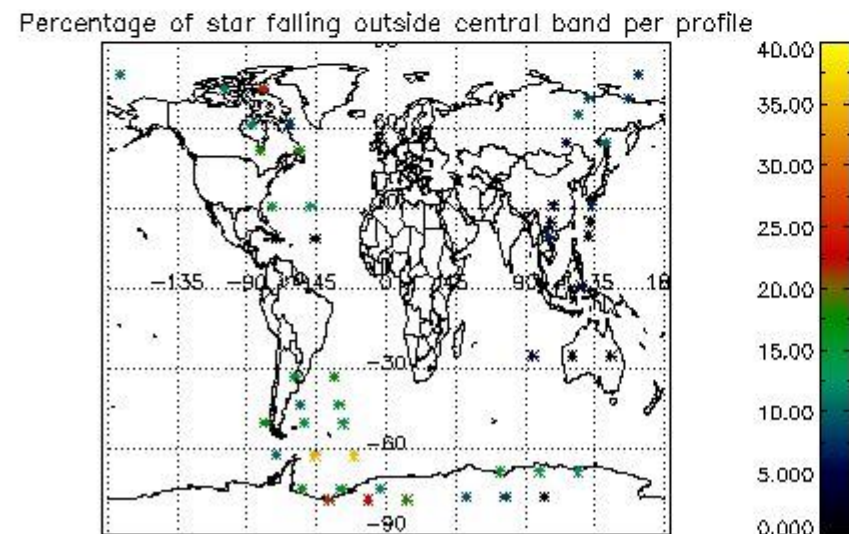

6. Statistics and plot of tangent altitude of the last measurement (DARK & BRIGHT products without errors)

6.1 Statistics on tangent altitude lost:

Statistics	DARK	BRIGHT	TWILIGHT
Mean:	18.168	21.129	NaN
St. deviation:	13.227	3.9641	NaN
Maximum:	50.164	28.937	NaN
Minimum:	4.6404	13.746	NaN
Number of data:	14.000	24.000	NaN

6.2 Plot for DARK limb products