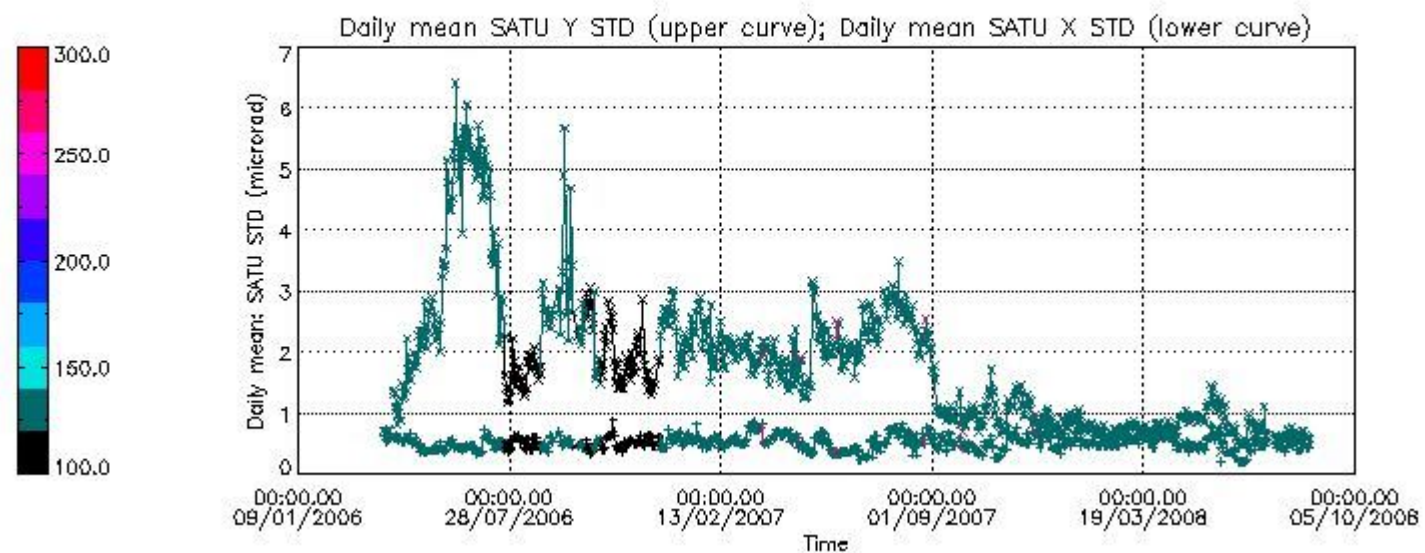

Number of data:	15150.	15150.	21550.	21550.

7.2.2 Trend of daily SATU NEA St. deviation since 1st April 2006 (dark limb)

The long term trend of the SATU 'X' and 'Y' standard deviations should be constant during the whole mission.

The colorbar represents the start tangent altitude (km) of the occultations.

Upper curve: STD of SATU Y axis

Lower curve: STD of SATU X axis

8. Auxiliary Data Files used for the production reported in section 2.4

The number reported in the third column indicates since which file (see list in section 2.4) the corresponding auxiliary file has been used. The fourth column is the date of those product files.

Type	Auxiliary Filename	Used since product	Used since product date
INST_PHYS_CHARACTERISTICS	GOM_INS_AXNIEC20050627_150713_20030716_120000_20100101_000000	1	22-AUG-2008 00:02:53
CALIBRATION_DATABASE	GOM_CAL_AXVIEC20080818_072609_20080816_000000_20100101_000000	1	22-AUG-2008 00:02:53
LEVEL-1B_PROC_CONFIG	GOM_PR1_AXNIEC20050627_151042_20020301_000000_20100101_000000	1	22-AUG-2008 00:02:53
STAR_CATALOGUE	GOM_CAT_AXVIEC20020121_161009_20020101_000000_20200101_000000	1	22-AUG-2008 00:02:53
STELLAR_SPECTRA_DATABANK	GOM_STS_AXNIEC20040308_103538_20020101_160000_20100101_000000	1	22-AUG-2008 00:02:53
ECMWF_FILE	AUX_ECF_AXNECM20080821_072112_20080821_210000_20080822_090000	1	22-AUG-2008 00:02:53
ECMWF_FILE	AUX_ECF_AXNECM20080821_192112_20080822_030000_20080822_150000	45	22-AUG-2008 03:36:31
OPTIONAL_ECMWF_FILE	MISSING	1	22-AUG-2008 00:02:53
ORBIT_DATA_FILE	DOR_NAV_OPNPDE20080821_210448_000060572071_00243_33864_6201.N1	1	22-AUG-2008 00:02:53
ORBIT_DATA_FILE	DOR_NAV_OPNPDE20080821_225104_000057382071_00244_33865_6202.N1	9	22-AUG-2008 00:36:58
ORBIT_DATA_FILE	DOR_NAV_OPNPDE20080822_003201_000054192071_00245_33866_6203.N1	28	22-AUG-2008 02:12:37
ORBIT_DATA_FILE	DOR_NAV_OPNPDE20080822_020739_000041442071_00246_33867_6204.N1	45	22-AUG-2008 03:36:31