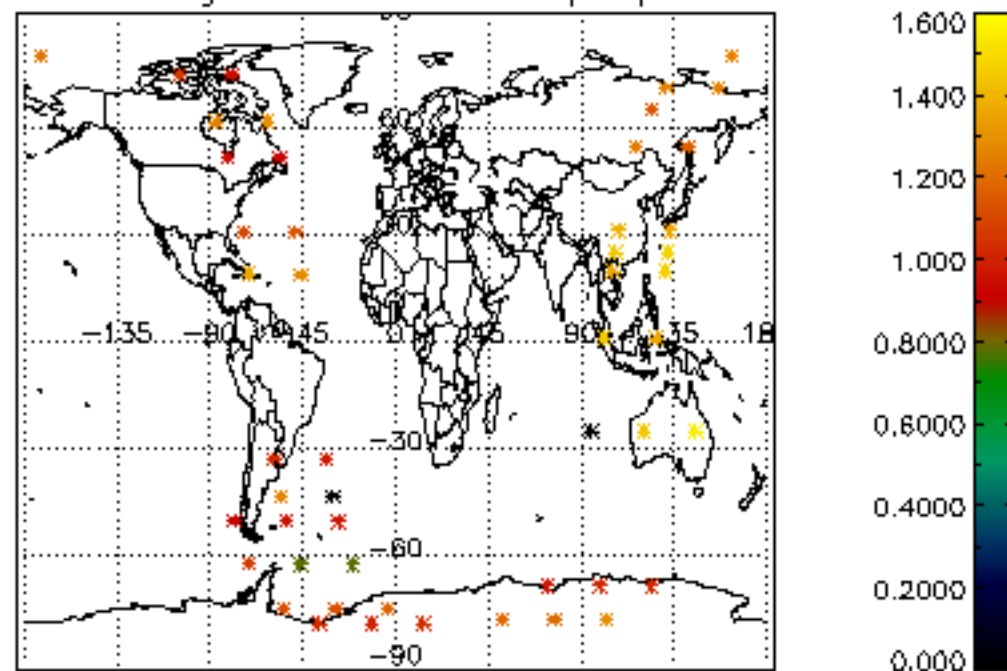

Percentage of cosmic ray hits per profile

Percentage of datation errors per profile

Percentage of star falling outside central band per profile

Percentage of saturation errors per profile

Tangent altitude at which the star is lost