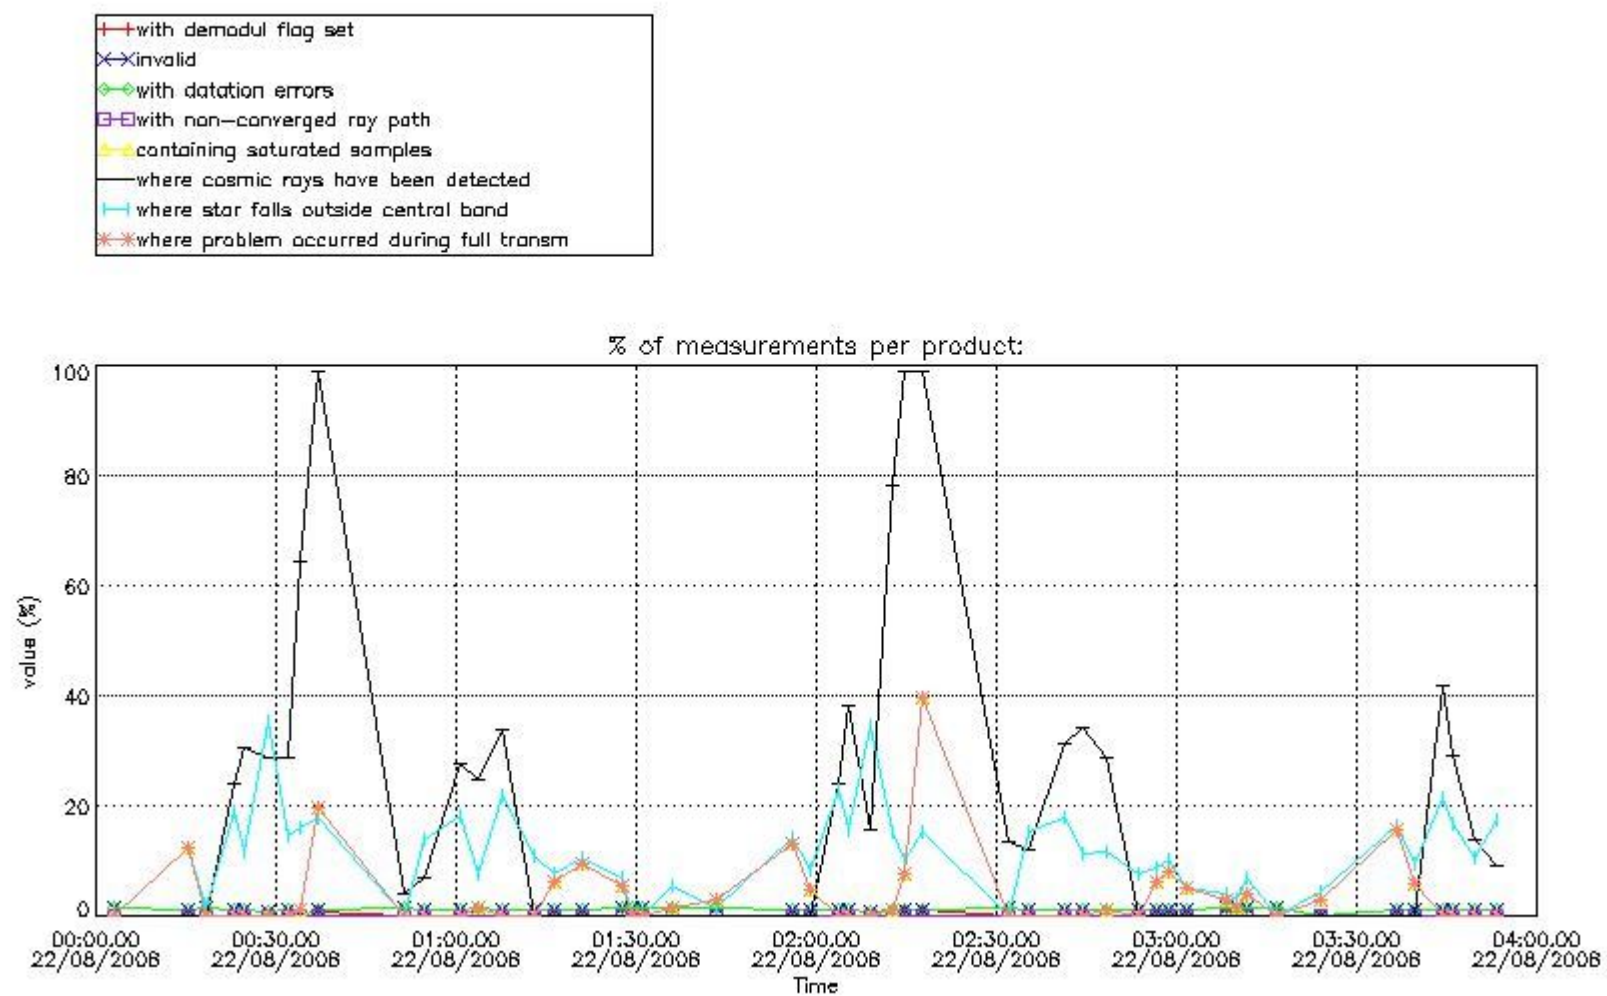

At least one measurement with demodulation flag set:	26.0000 %
Reference spectrum computed from DB:	0.00000 %
Reference spectrum with small number of measurements:	0.00000 %
SATU data not used:	0.00000 %

5.2 Plot quality information per product (time dependant)

5.3 Plot quality information per product (world map)