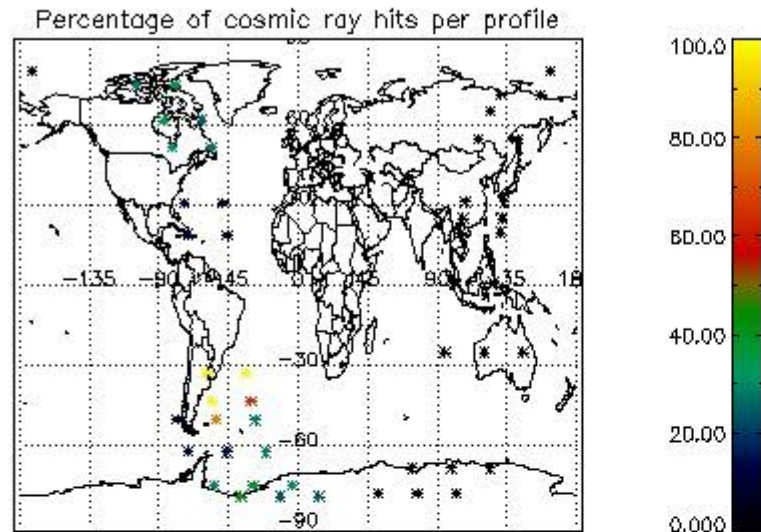

6. Statistics and plot of tangent altitude of the last measurement (DARK & BRIGHT products without errors)

6.1 Statistics on tangent altitude lost:

Statistics	DARK	BRIGHT	TWILIGHT
Mean:	18.168	21.129	NaN
St. deviation:	13.227	3.9641	NaN
Maximum:	50.164	28.937	NaN
Minimum:	4.6404	13.746	NaN
Number of data:	14.000	24.000	NaN

6.2 Plot for DARK limb products