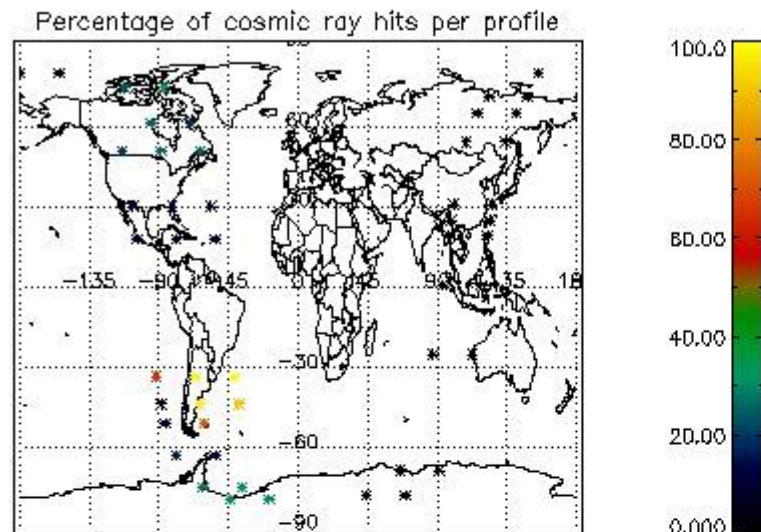

6. Statistics and plot of tangent altitude of the last measurement (DARK & BRIGHT products without errors)

6.1 Statistics on tangent altitude lost:

Statistics	DARK	BRIGHT	TWILIGHT
Mean:	14.010	19.468	NaN
St. deviation:	5.5737	4.4658	NaN
Maximum:	21.332	28.840	NaN
Minimum:	3.9435	7.9140	NaN
Number of data:	16.000	23.000	NaN

6.2 Plot for DARK limb products