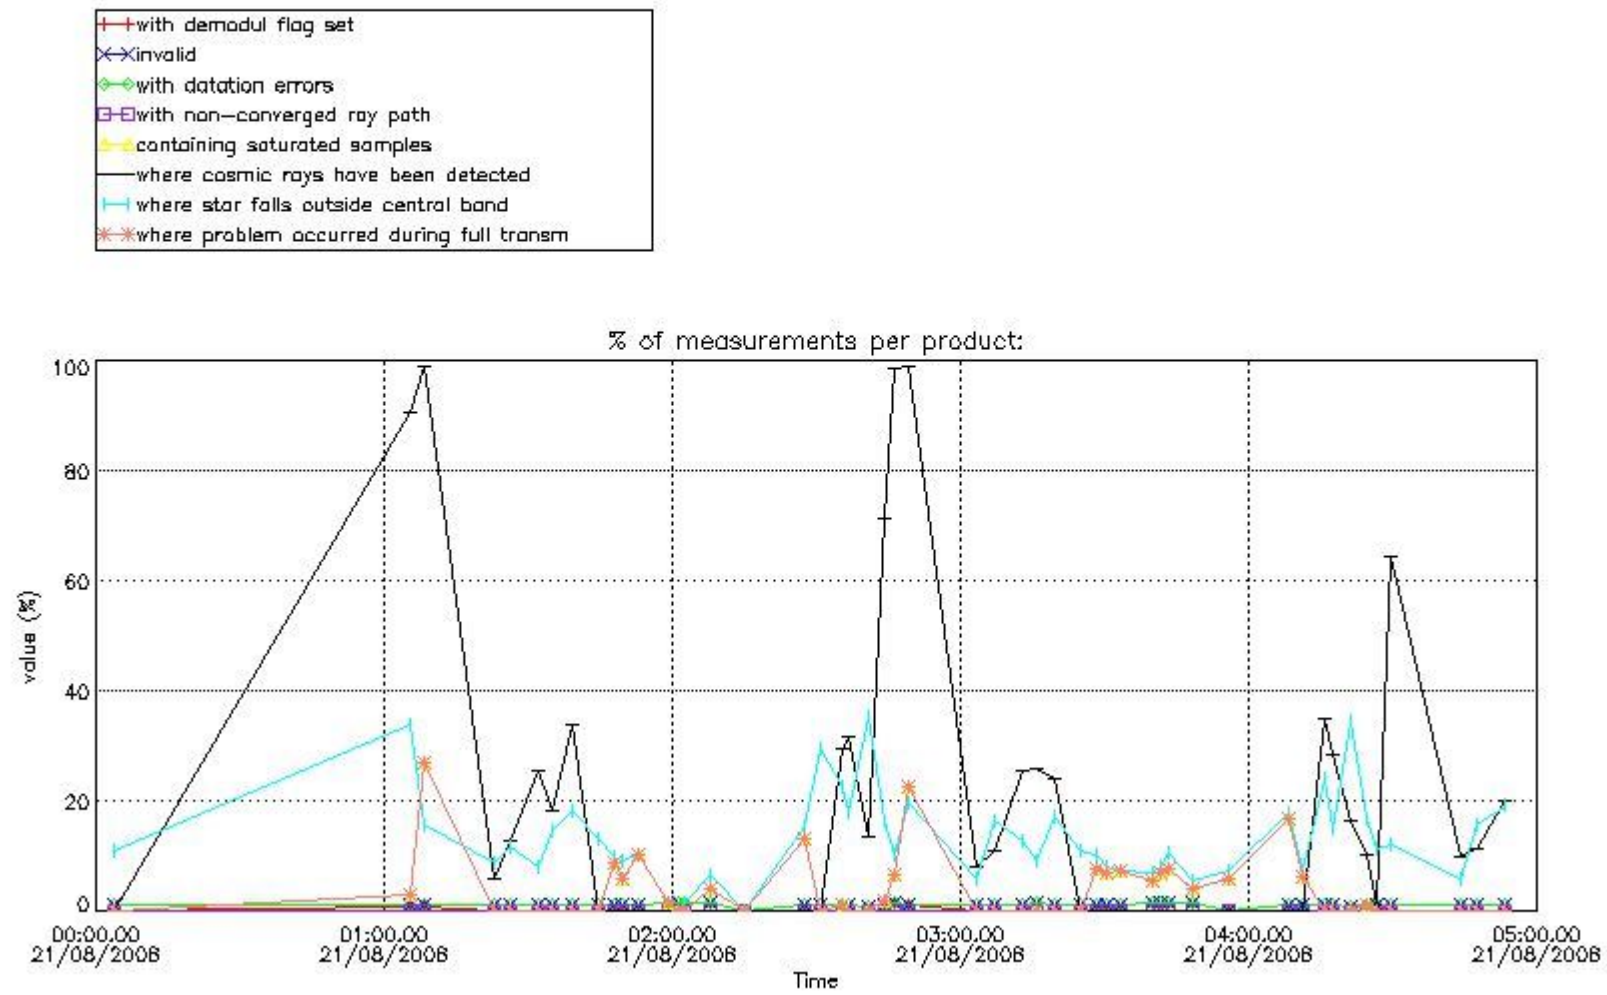

At least one measurement with demodulation flag set:	20.0000 %
Reference spectrum computed from DB:	0.00000 %
Reference spectrum with small number of measurements:	0.00000 %
SATU data not used:	0.00000 %

5.2 Plot quality information per product (time dependant)

5.3 Plot quality information per product (world map)