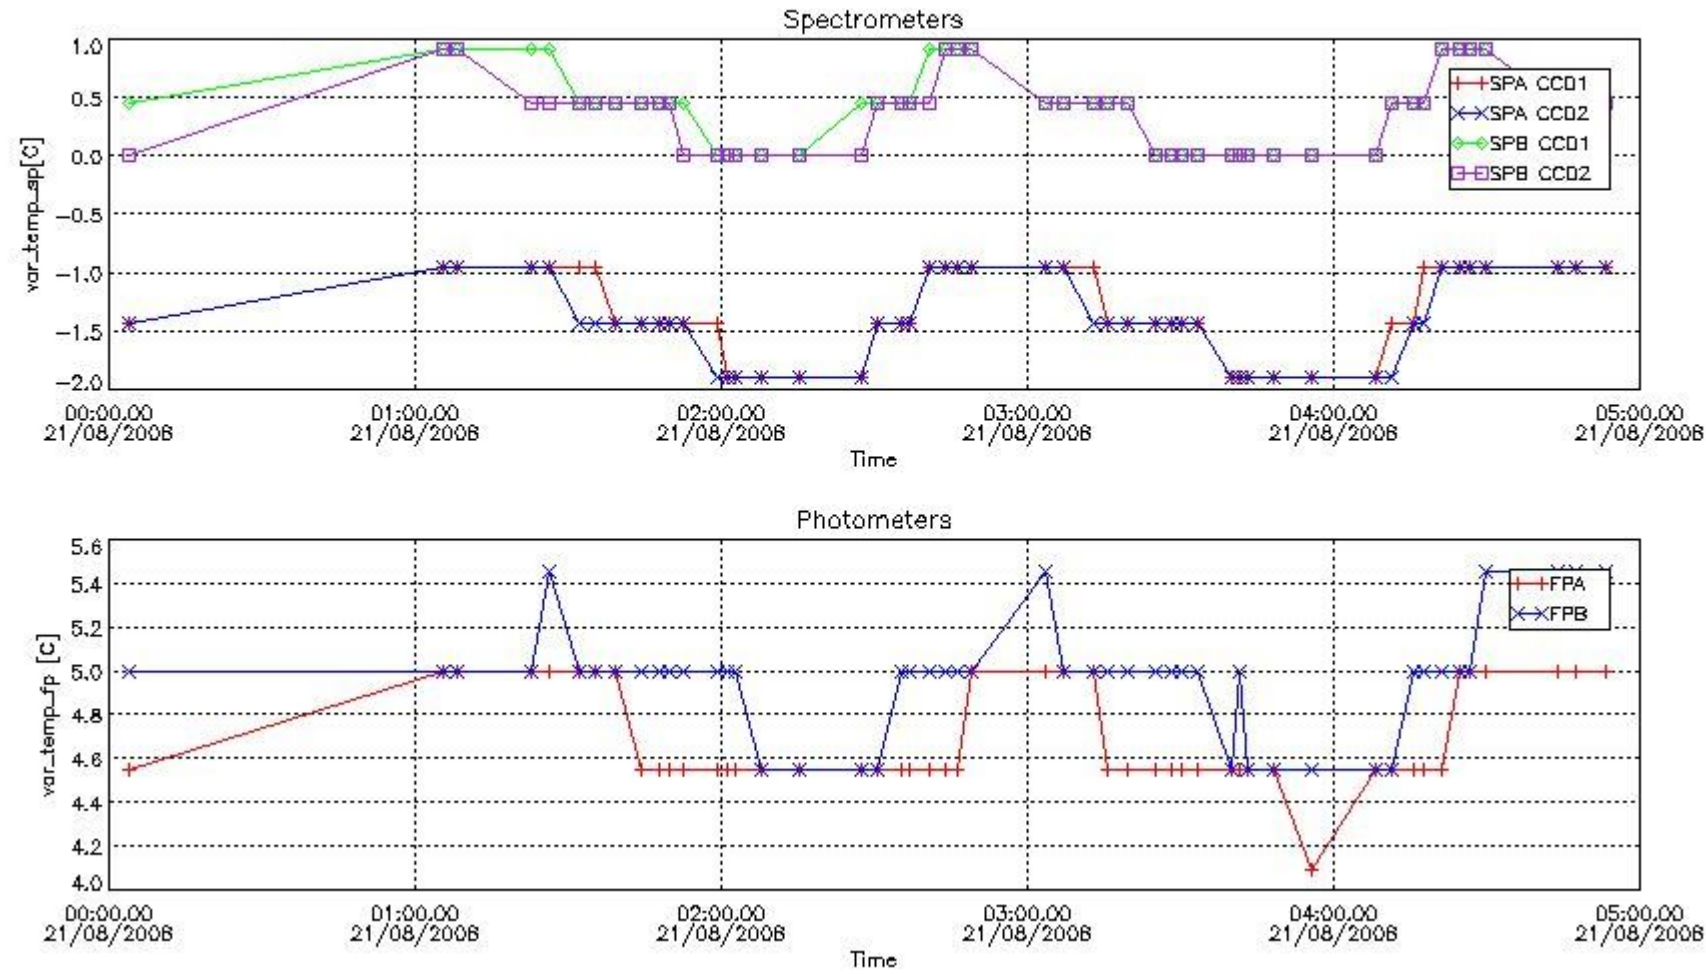

47	GOM_TRA_1PNPDE20080821_042937_00000472071_00233_33854_0590.N1	21-AUG-2008 04:29:37	Dark	46.500	101	11Alp Lep	2.5820	7000.0	93	33854	No
48	GOM_TRA_1PNPDE20080821_044403_00000512071_00234_33855_0591.N1	21-AUG-2008 04:44:03	Dark	51.000	157	The1Eri	2.9060	9300.0	102	33855	No
49	GOM_TRA_1PNPDE20080821_044729_00000452071_00234_33855_0592.N1	21-AUG-2008 04:47:29	Dark	45.000	9	Alp Eri	0.45300	24000.	90	33855	No
50	GOM_TRA_1PNPDE20080821_045322_00000552071_00234_33855_0593.N1	21-AUG-2008 04:53:22	Straylight	55.000	84	Alp Phe	2.3970	4500.0	110	33855	No

3. Plot of GOMOS spectrometers and photometers temperatures from level 1b data

4. Overview of dark signal processing per product

The Dark Charge (DC) is a temperature-dependant signal added to the useful measurements and it is therefore subtracted from them during the processing. There are two phenomena that produce a continuous increase of the DC: the "hot pixels" (a pixel is "hot" when its DC exceeds by a significant amount its value measured on ground at the same temperature) and the "Random Telegraphic Signal" (abrupt change positive or negative of the CCD pixel signal, random in time, affecting only the DC part of the signal and not the photon generated signal).

In this section a list of products that did not use the Dark Sky Area (DSA) observation for the DC computation is given. It is also provided the mean DC plot per product for dark limb products with no error flag set.

4.1 All products used the DSA observation for the DC computation

4.2 Plot of mean dark charges per product: only products in DARK limb conditions without errors are used