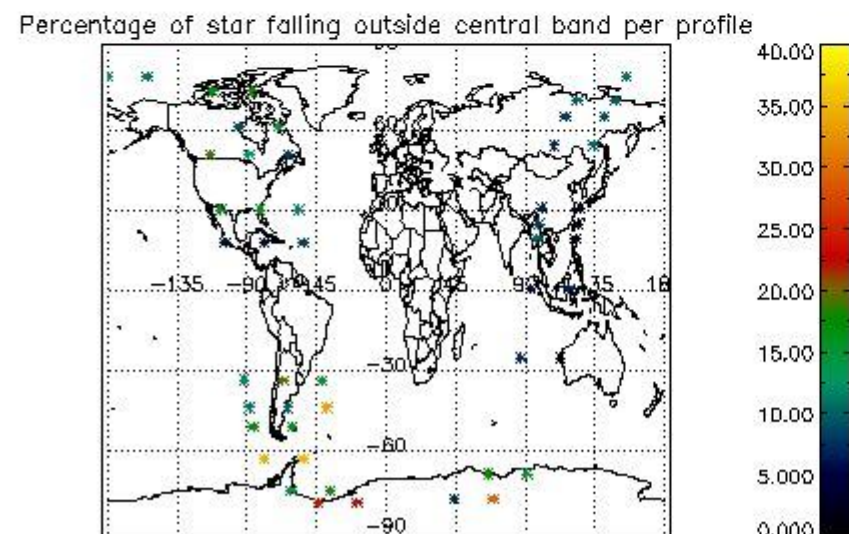

6. Statistics and plot of tangent altitude of the last measurement (DARK & BRIGHT products without errors)

6.1 Statistics on tangent altitude lost:

Statistics	DARK	BRIGHT	TWILIGHT
Mean:	14.010	19.468	NaN
St. deviation:	5.5737	4.4658	NaN
Maximum:	21.332	28.840	NaN
Minimum:	3.9435	7.9140	NaN
Number of data:	16.000	23.000	NaN

6.2 Plot for DARK limb products