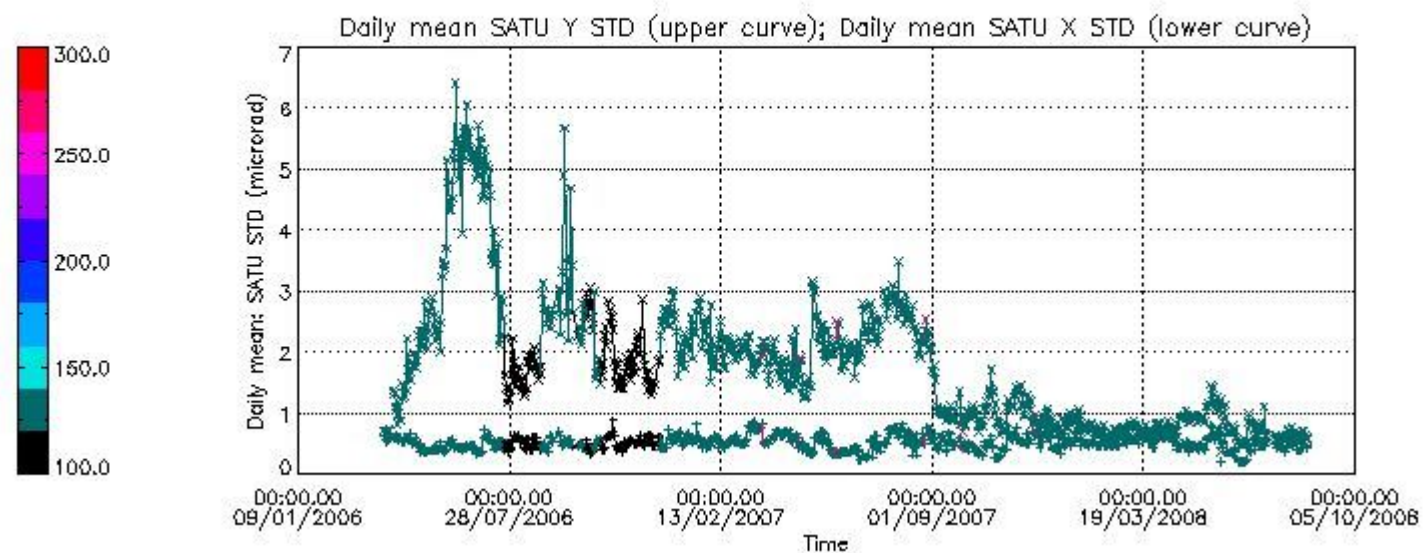

Number of data:	17000.	17000.	20600.	20600.

7.2.2 Trend of daily SATU NEA St. deviation since 1st April 2006 (dark limb)

The long term trend of the SATU 'X' and 'Y' standard deviations should be constant during the whole mission.

The colorbar represents the start tangent altitude (km) of the occultations.

Upper curve: STD of SATU Y axis

Lower curve: STD of SATU X axis

8. Auxiliary Data Files used for the production reported in section 2.4

The number reported in the third column indicates since which file (see list in section 2.4) the corresponding auxiliary file has been used. The fourth column is the date of those product files.

Type	Auxiliary Filename	Used since product	Used since product date
INST_PHYS_CHARACTERISTICS	GOM_INS_AXNIEC20050627_150713_20030716_120000_20100101_000000	1	21-AUG-2008 00:03:54
CALIBRATION_DATABASE	GOM_CAL_AXVIEC20080818_072609_20080816_000000_20100101_000000	1	21-AUG-2008 00:03:54
LEVEL-1B_PROC_CONFIG	GOM_PR1_AXNIEC20050627_151042_20020301_000000_20100101_000000	1	21-AUG-2008 00:03:54
STAR_CATALOGUE	GOM_CAT_AXVIEC20020121_161009_20020101_000000_20200101_000000	1	21-AUG-2008 00:03:54
STELLAR_SPECTRA_DATABANK	GOM_STS_AXNIEC20040308_103538_20020101_160000_20100101_000000	1	21-AUG-2008 00:03:54
ECMWF_FILE	AUX_ECF_AXNECM20080820_072112_20080820_210000_20080821_090000	1	21-AUG-2008 00:03:54
ECMWF_FILE	AUX_ECF_AXNECM20080820_192111_20080821_030000_20080821_150000	40	21-AUG-2008 04:08:10
OPTIONAL_ECMWF_FILE	MISSING	1	21-AUG-2008 00:03:54
ORBIT_DATA_FILE	DOR_NAV_OPNPDE20080820_214207_000057382071_00229_33850_6194.N1	1	21-AUG-2008 00:03:54
ORBIT_DATA_FILE	DOR_NAV_OPNPDE20080820_232304_000057382071_00230_33851_6195.N1	2	21-AUG-2008 01:05:30
ORBIT_DATA_FILE	DOR_NAV_OPNPDE20080821_010401_000041442071_00231_33852_6196.N1	18	21-AUG-2008 02:27:35
ORBIT_DATA_FILE	DOR_NAV_OPNPDE20080821_021824_000054192071_00232_33853_6197.N1	40	21-AUG-2008 04:08:10