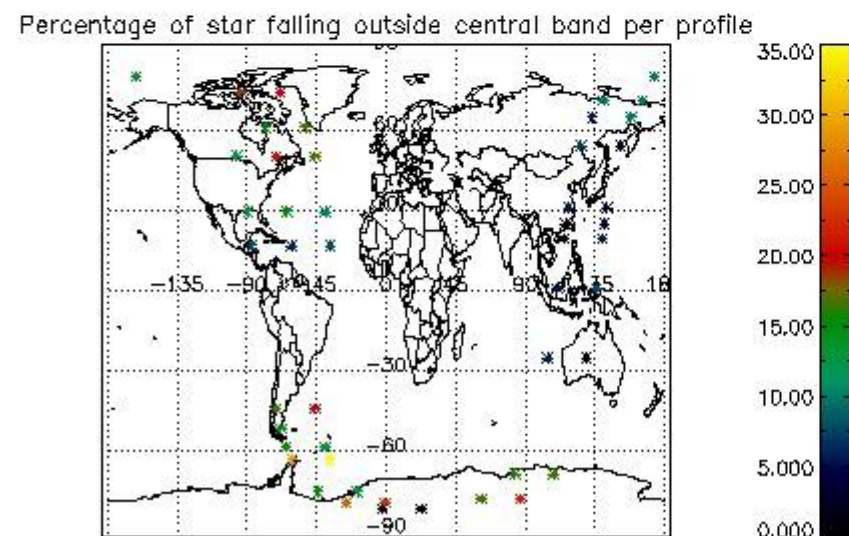

6. Statistics and plot of tangent altitude of the last measurement (DARK & BRIGHT products without errors)

6.1 Statistics on tangent altitude lost:

Statistics	DARK	BRIGHT	TWILIGHT
Mean:	14.620	19.999	NaN
St. deviation:	5.1555	4.1051	NaN
Maximum:	21.625	27.367	NaN
Minimum:	3.9971	12.148	NaN
Number of data:	13.000	22.000	NaN

6.2 Plot for DARK limb products