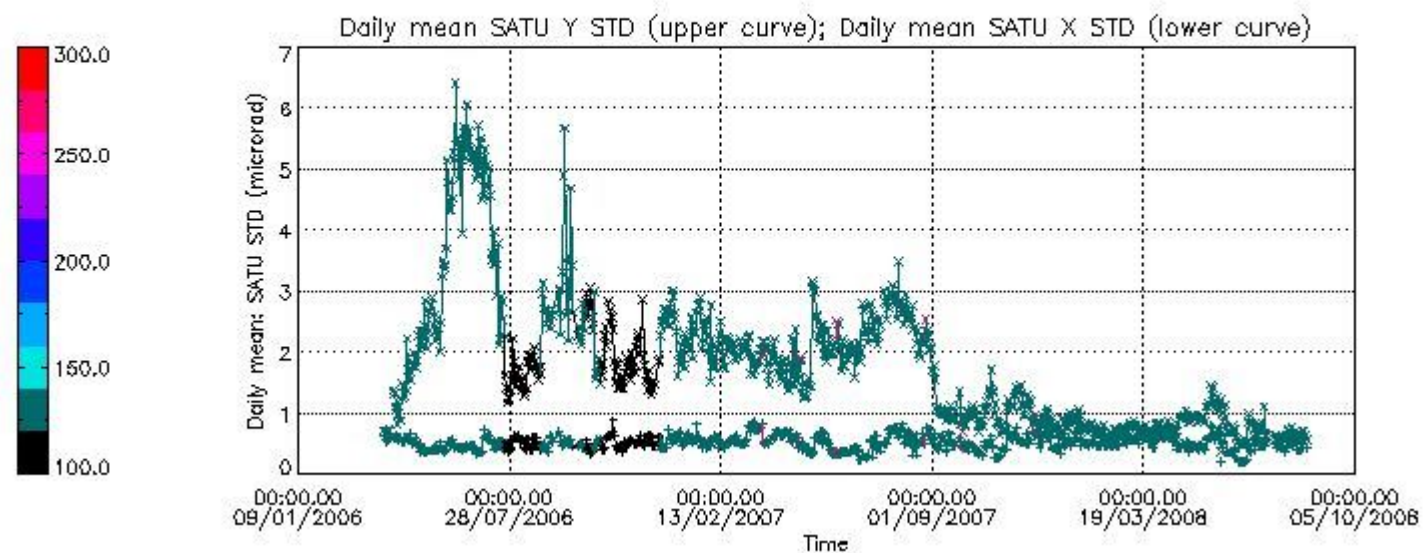

Number of data:	14000.	14000.	19600.	19600.

7.2.2 Trend of daily SATU NEA St. deviation since 1st April 2006 (dark limb)

The long term trend of the SATU 'X' and 'Y' standard deviations should be constant during the whole mission.

The colorbar represents the start tangent altitude (km) of the occultations.

Upper curve: STD of SATU Y axis
Lower curve: STD of SATU X axis

8. Auxiliary Data Files used for the production reported in section 2.4

The number reported in the third column indicates since which file (see list in section 2.4) the corresponding auxiliary file has been used. The fourth column is the date of those product files.

Type	Auxiliary Filename	Used since product	Used since product date
INST_PHYS_CHARACTERISTICS	GOM_INS_AXNIEC20050627_150713_20030716_120000_20100101_000000	1	20-AUG-2008 00:13:31
CALIBRATION_DATABASE	GOM_CAL_AXVIEC20080818_072609_20080816_000000_20100101_000000	1	20-AUG-2008 00:13:31
LEVEL-1B_PROC_CONFIG	GOM_PR1_AXNIEC20050627_151042_20020301_000000_20100101_000000	1	20-AUG-2008 00:13:31
STAR_CATALOGUE	GOM_CAT_AXVIEC20020121_161009_20020101_000000_20200101_000000	1	20-AUG-2008 00:13:31
STELLAR_SPECTRA_DATABANK	GOM_STS_AXNIEC20040308_103538_20020101_160000_20100101_000000	1	20-AUG-2008 00:13:31
ECMWF_FILE	AUX_ECF_AXNECM20080819_072111_20080819_210000_20080820_090000	1	20-AUG-2008 00:13:31
OPTIONAL_ECMWF_FILE	MISSING	1	20-AUG-2008 00:13:31
ORBIT_DATA_FILE	DOR_NAV_OPNPDE20080819_221407_000057382071_00215_33836_6188.N1	1	20-AUG-2008 00:13:31
ORBIT_DATA_FILE	DOR_NAV_OPNPDE20080819_235504_000054192071_00216_33837_6189.N1	22	20-AUG-2008 01:34:54
ORBIT_DATA_FILE	DOR_NAV_OPNPDE20080820_013043_000044632071_00217_33838_6190.N1	38	20-AUG-2008 02:59:14