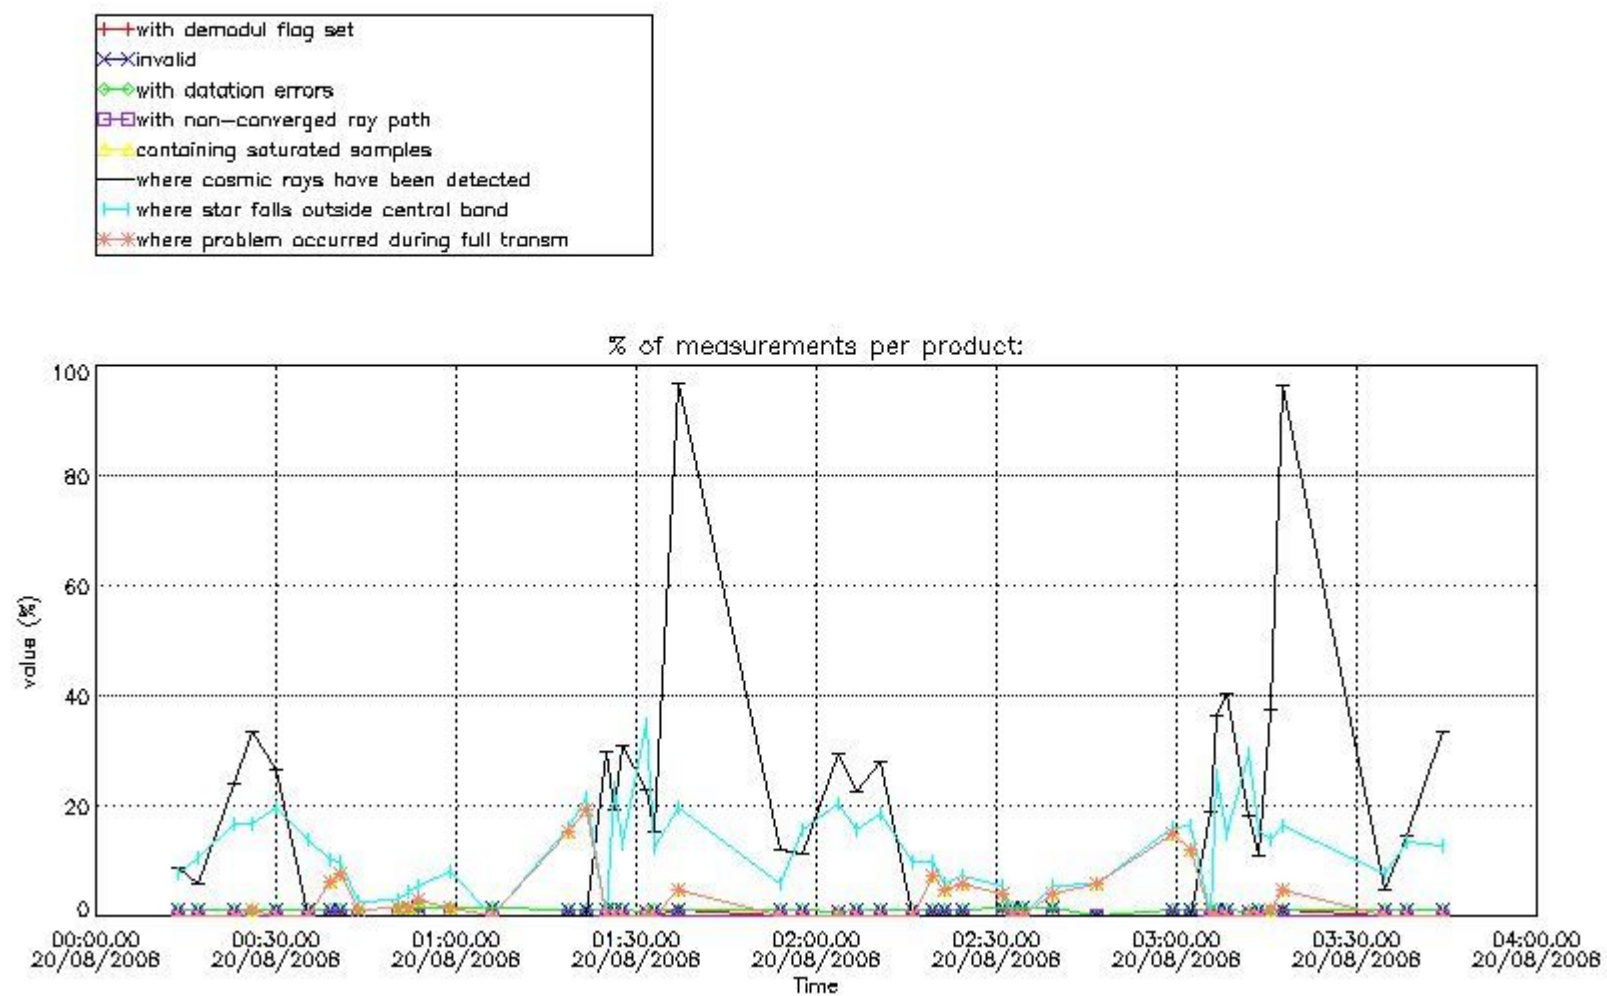

At least one measurement with demodulation flag set:	20.8333 %
Reference spectrum computed from DB:	0.00000 %
Reference spectrum with small number of measurements:	0.00000 %
SATU data not used:	0.00000 %

5.2 Plot quality information per product (time dependant)

5.3 Plot quality information per product (world map)