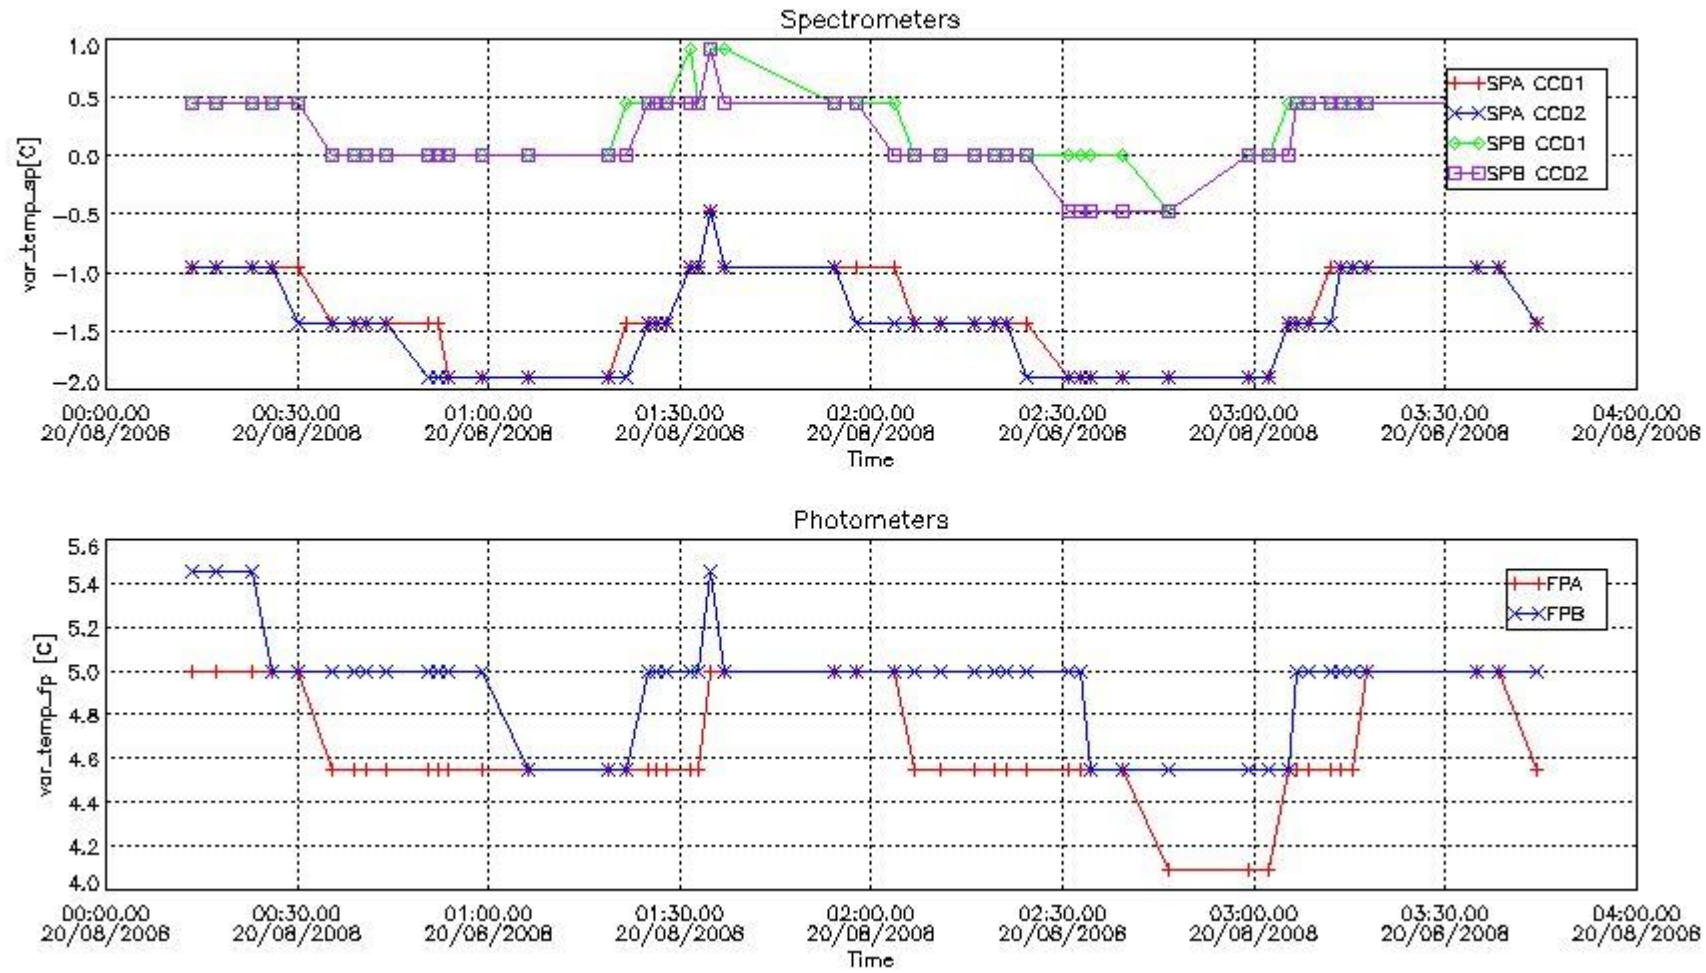

4. Overview of dark signal processing per product

The Dark Charge (DC) is a temperature-dependant signal added to the useful measurements and it is therefore subtracted from them during the processing. There are two phenomena that produce a continuous increase of the DC: the "hot pixels" (a pixel is "hot" when its DC exceeds by a significant amount its value measured on ground at the same temperature) and the "Random Telegraphic Signal" (abrupt change positive or negative of the CCD pixel signal, random in time, affecting only the DC part of the signal and not the photon generated signal).

In this section a list of products that did not use the Dark Sky Area (DSA) observation for the DC computation is given. It is also provided the mean DC plot per product for dark limb products with no error flag set.

4.1 All products used the DSA observation for the DC computation

4.2 Plot of mean dark charges per product: only products in DARK limb conditions without errors are used