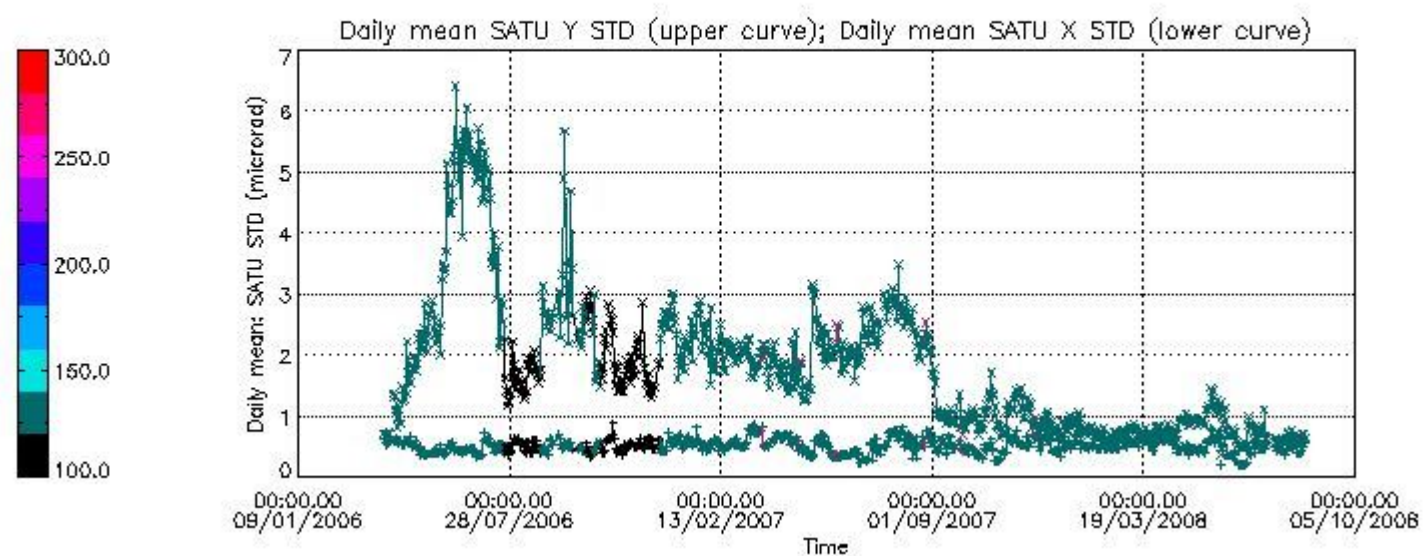

Number of data:	14150.	14150.	21950.	21950.

7.2.2 Trend of daily SATU NEA St. deviation since 1st April 2006 (dark limb)

The long term trend of the SATU 'X' and 'Y' standard deviations should be constant during the whole mission.

The colorbar represents the start tangent altitude (km) of the occultations.

Upper curve: STD of SATU Y axis
Lower curve: STD of SATU X axis

8. Auxiliary Data Files used for the production reported in section 2.4

The number reported in the third column indicates since which file (see list in section 2.4) the corresponding auxiliary file has been used. The fourth column is the date of those product files.

Type	Auxiliary Filename	Used since product	Used since product date
INST_PHYS_CHARACTERISTICS	GOM_INS_AXNIEC20050627_150713_20030716_120000_20100101_000000	1	19-AUG-2008 00:09:41
CALIBRATION_DATABASE	GOM_CAL_AXVIEC20080818_072609_20080816_000000_20100101_000000	1	19-AUG-2008 00:09:41
LEVEL-1B_PROC_CONFIG	GOM_PR1_AXNIEC20050627_151042_20020301_000000_20100101_000000	1	19-AUG-2008 00:09:41
STAR_CATALOGUE	GOM_CAT_AXVIEC20020121_161009_20020101_000000_20200101_000000	1	19-AUG-2008 00:09:41
STELLAR_SPECTRA_DATABANK	GOM_STS_AXNIEC20040308_103538_20020101_160000_20100101_000000	1	19-AUG-2008 00:09:41
ECMWF_FILE	AUX_ECF_AXNECM20080818_072110_20080818_210000_20080819_090000	1	19-AUG-2008 00:09:41
ECMWF_FILE	AUX_ECF_AXNECM20080818_192110_20080819_030000_20080819_150000	47	19-AUG-2008 03:30:52
OPTIONAL_ECMWF_FILE	MISSING	1	19-AUG-2008 00:09:41
ORBIT_DATA_FILE	DOR_NAV_OPNPDE20080818_205952_000060572071_00200_33821_6181.N1	1	19-AUG-2008 00:09:41
ORBIT_DATA_FILE	DOR_NAV_OPNPDE20080818_224608_000057382071_00201_33822_6182.N1	8	19-AUG-2008 00:28:53
ORBIT_DATA_FILE	DOR_NAV_OPNPDE20080819_002705_000054192071_00202_33823_6183.N1	30	19-AUG-2008 02:06:21
ORBIT_DATA_FILE	DOR_NAV_OPNPDE20080819_020243_000041442071_00203_33824_6184.N1	47	19-AUG-2008 03:30:52