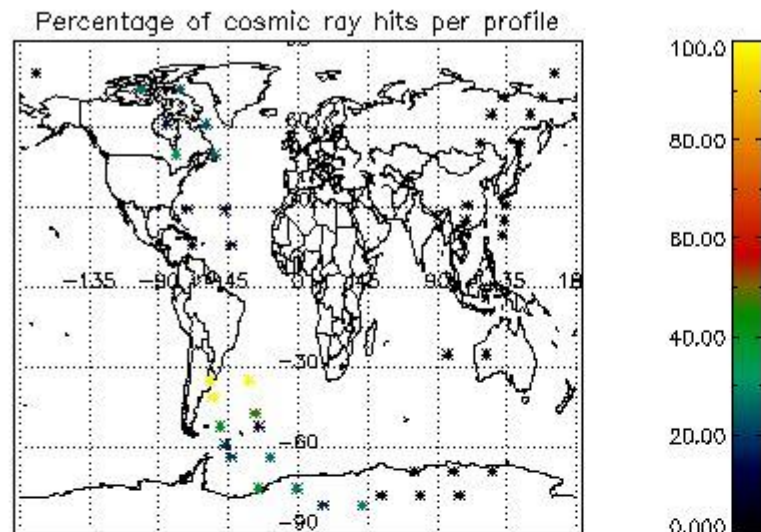

6. Statistics and plot of tangent altitude of the last measurement (DARK & BRIGHT products without errors)

6.1 Statistics on tangent altitude lost:

Statistics	DARK	BRIGHT	TWILIGHT
Mean:	14.501	20.401	NaN
St. deviation:	4.4058	3.2396	NaN
Maximum:	20.367	26.904	NaN
Minimum:	4.3252	15.295	NaN
Number of data:	13.000	24.000	NaN

6.2 Plot for DARK limb products