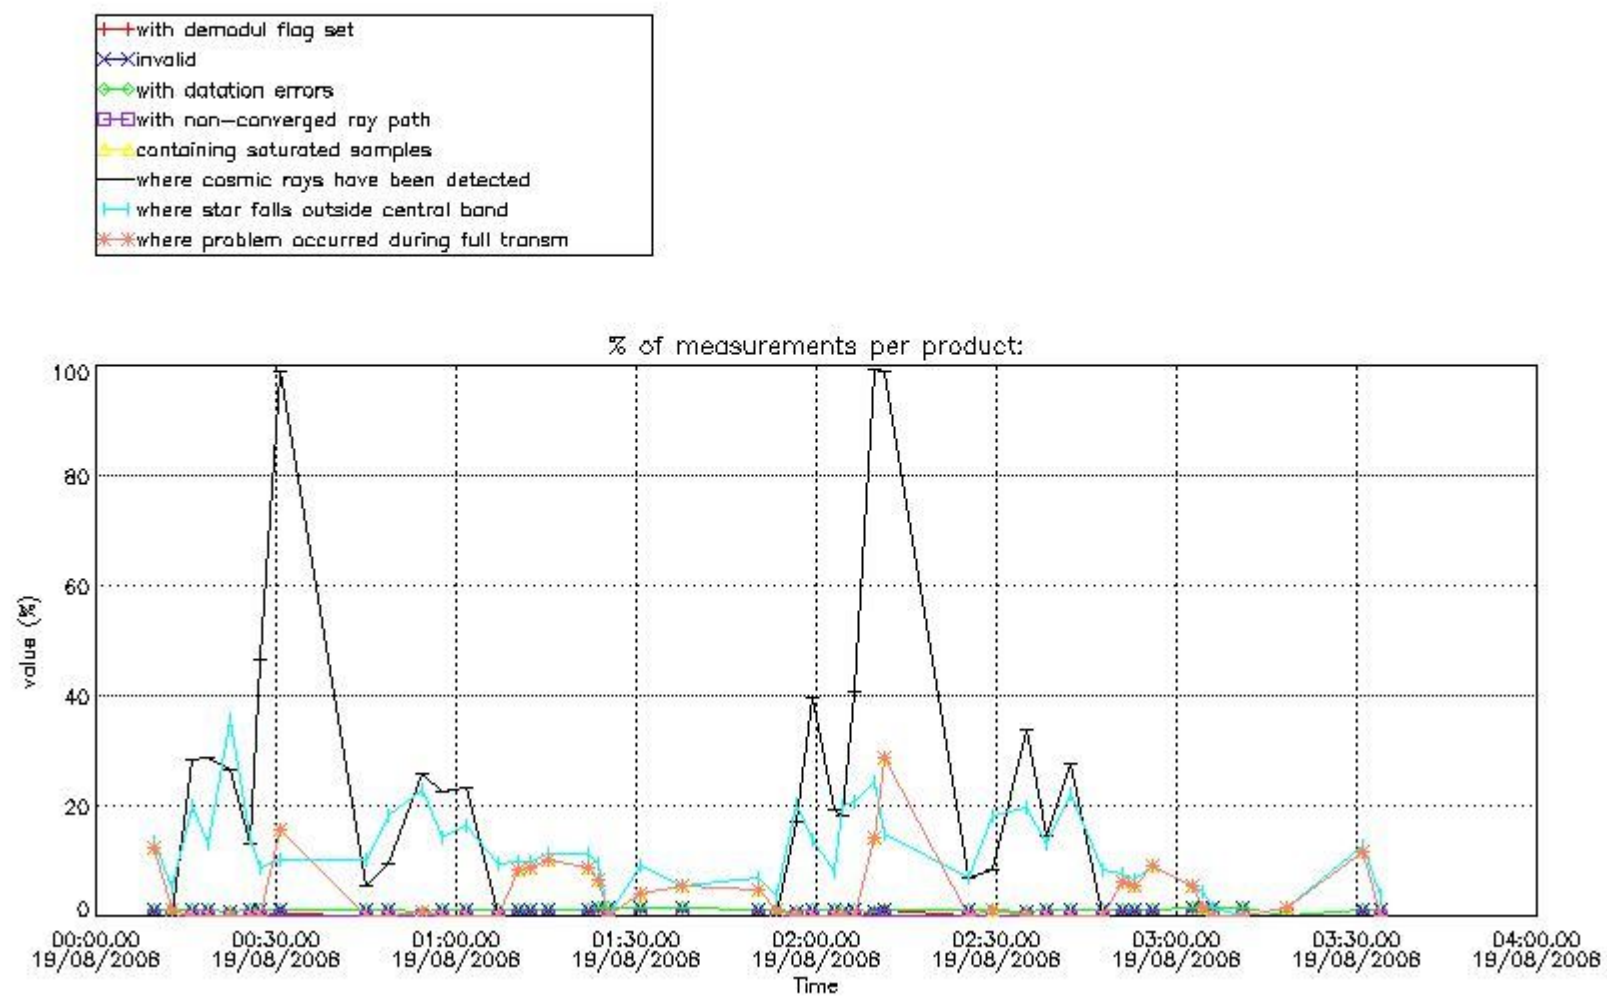

At least one measurement with demodulation flag set:	21.2766 %
Reference spectrum computed from DB:	0.00000 %
Reference spectrum with small number of measurements:	0.00000 %
SATU data not used:	0.00000 %

5.2 Plot quality information per product (time dependant)

5.3 Plot quality information per product (world map)