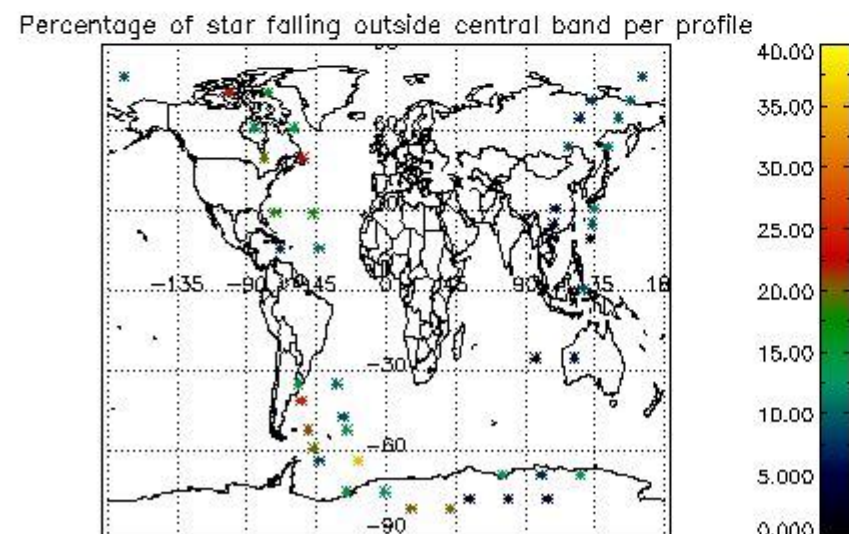

6. Statistics and plot of tangent altitude of the last measurement (DARK & BRIGHT products without errors)

6.1 Statistics on tangent altitude lost:

Statistics	DARK	BRIGHT	TWILIGHT
Mean:	14.501	20.401	NaN
St. deviation:	4.4058	3.2396	NaN
Maximum:	20.367	26.904	NaN
Minimum:	4.3252	15.295	NaN
Number of data:	13.000	24.000	NaN

6.2 Plot for DARK limb products