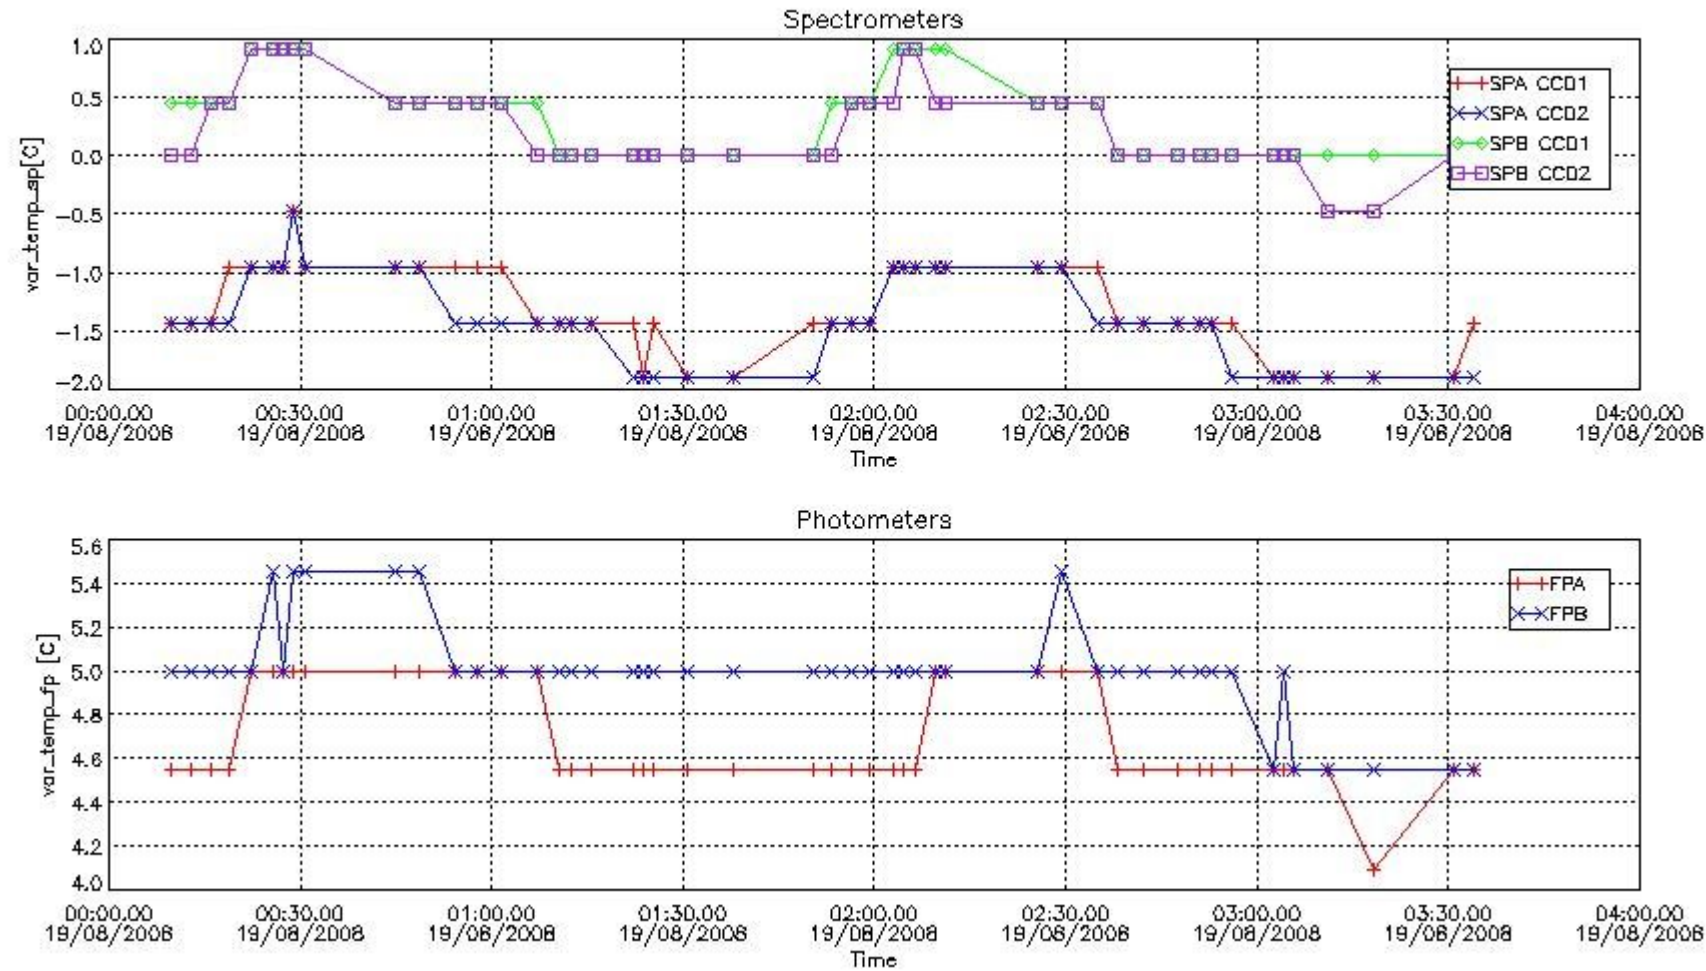

4. Overview of dark signal processing per product

The Dark Charge (DC) is a temperature-dependant signal added to the useful measurements and it is therefore subtracted from them during the processing. There are two phenomena that produce a continuous increase of the DC: the "hot pixels" (a pixel is "hot" when its DC exceeds by a significant amount its value measured on ground at the same temperature) and the "Random Telegraphic Signal" (abrupt change positive or negative of the CCD pixel signal, random in time, affecting only the DC part of the signal and not the photon generated signal).

In this section a list of products that did not use the Dark Sky Area (DSA) observation for the DC computation is given. It is also provided the mean DC plot per product for dark limb products with no error flag set.

4.1 All products used the DSA observation for the DC computation

4.2 Plot of mean dark charges per product: only products in DARK limb conditions without errors are used