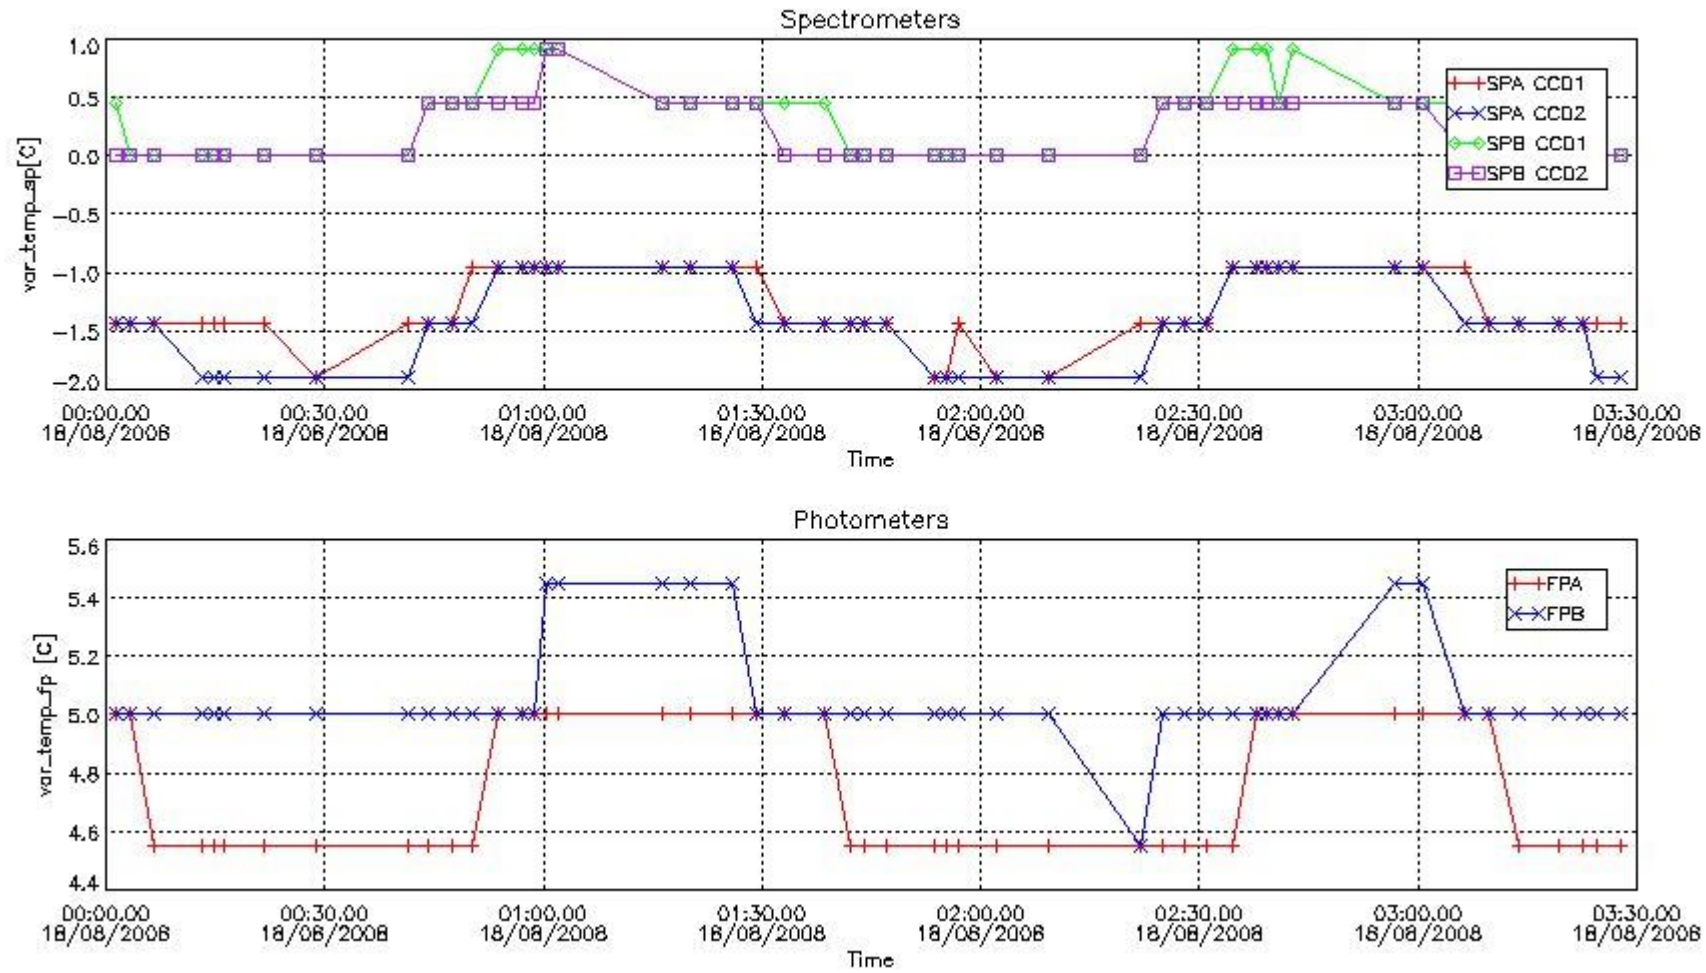

4. Overview of dark signal processing per product

The Dark Charge (DC) is a temperature-dependant signal added to the useful measurements and it is therefore subtracted from them during the processing. There are two phenomena that produce a continuous increase of the DC: the "hot pixels" (a pixel is "hot" when its DC exceeds by a significant amount its value measured on ground at the same temperature) and the "Random Telegraphic Signal" (abrupt change positive or negative of the CCD pixel signal, random in time, affecting only the DC part of the signal and not the photon generated signal).

In this section a list of products that did not use the Dark Sky Area (DSA) observation for the DC computation is given. It is also provided the mean DC plot per product for dark limb products with no error flag set.

4.1 All products used the DSA observation for the DC computation

4.2 Plot of mean dark charges per product: only products in DARK limb conditions without errors are used