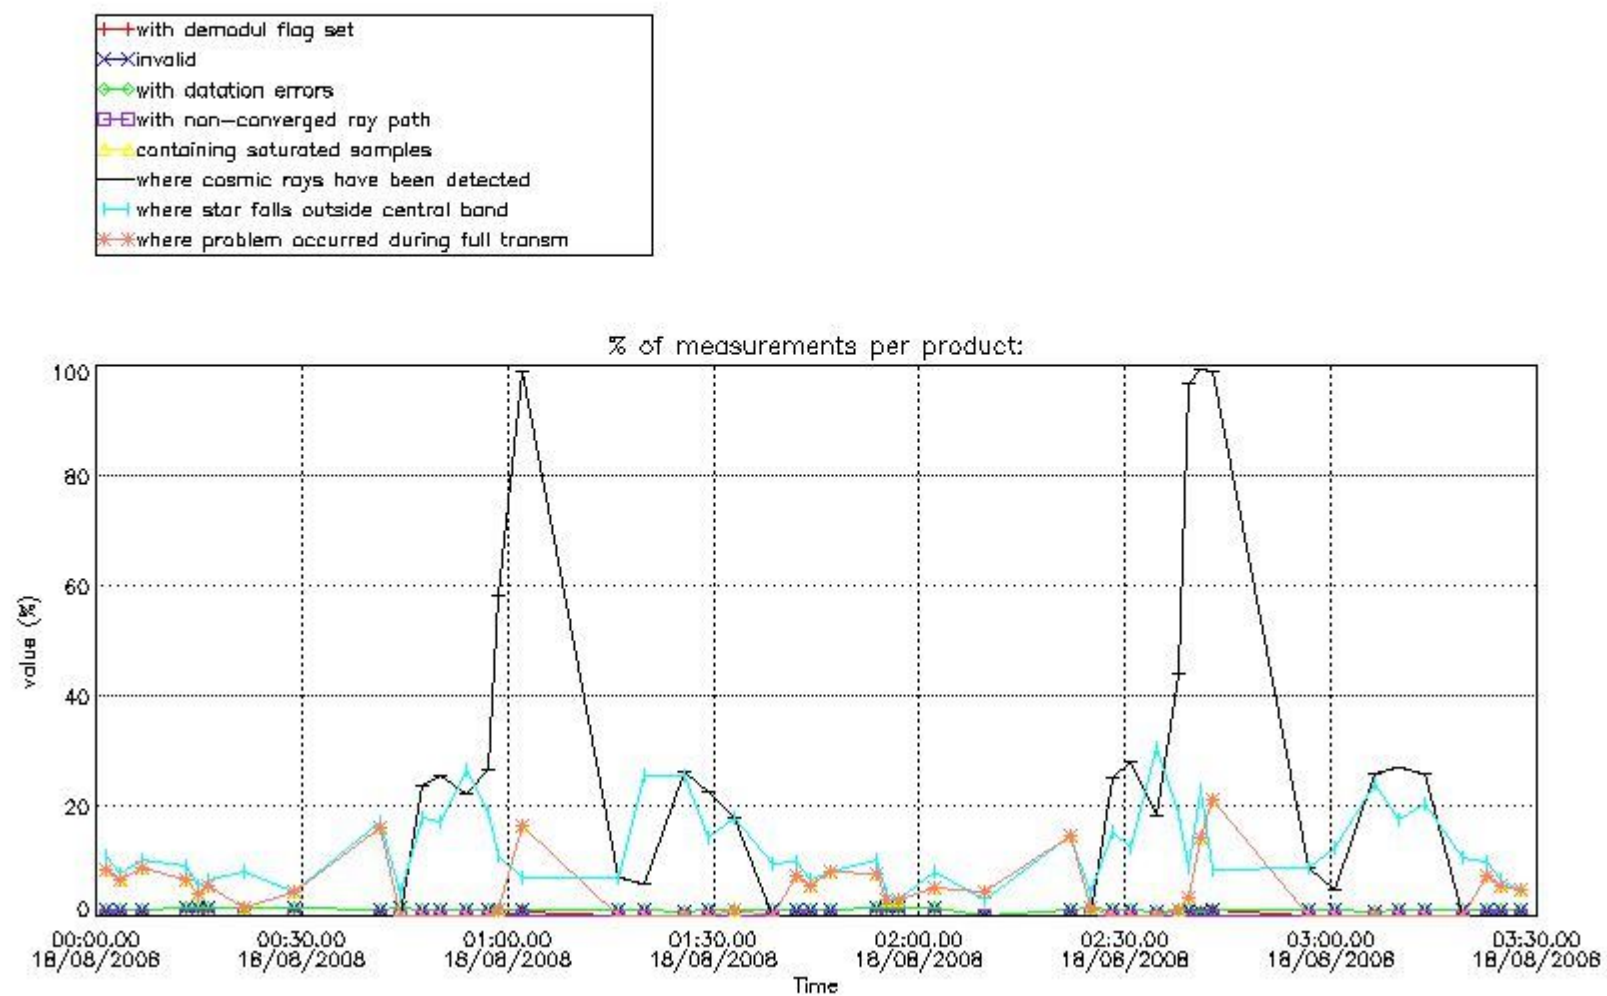

At least one measurement with demodulation flag set:	22.9167 %
Reference spectrum computed from DB:	0.00000 %
Reference spectrum with small number of measurements:	0.00000 %
SATU data not used:	0.00000 %

5.2 Plot quality information per product (time dependant)

5.3 Plot quality information per product (world map)