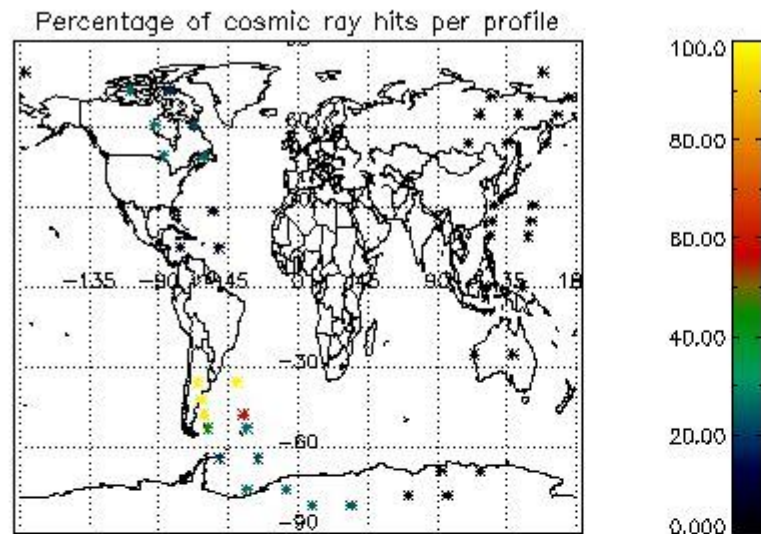

6. Statistics and plot of tangent altitude of the last measurement (DARK & BRIGHT products without errors)

6.1 Statistics on tangent altitude lost:

Statistics	DARK	BRIGHT	TWILIGHT
Mean:	14.428	19.753	NaN
St. deviation:	4.9225	2.6677	NaN
Maximum:	20.066	25.020	NaN
Minimum:	6.3546	13.351	NaN
Number of data:	13.000	25.000	NaN

6.2 Plot for DARK limb products