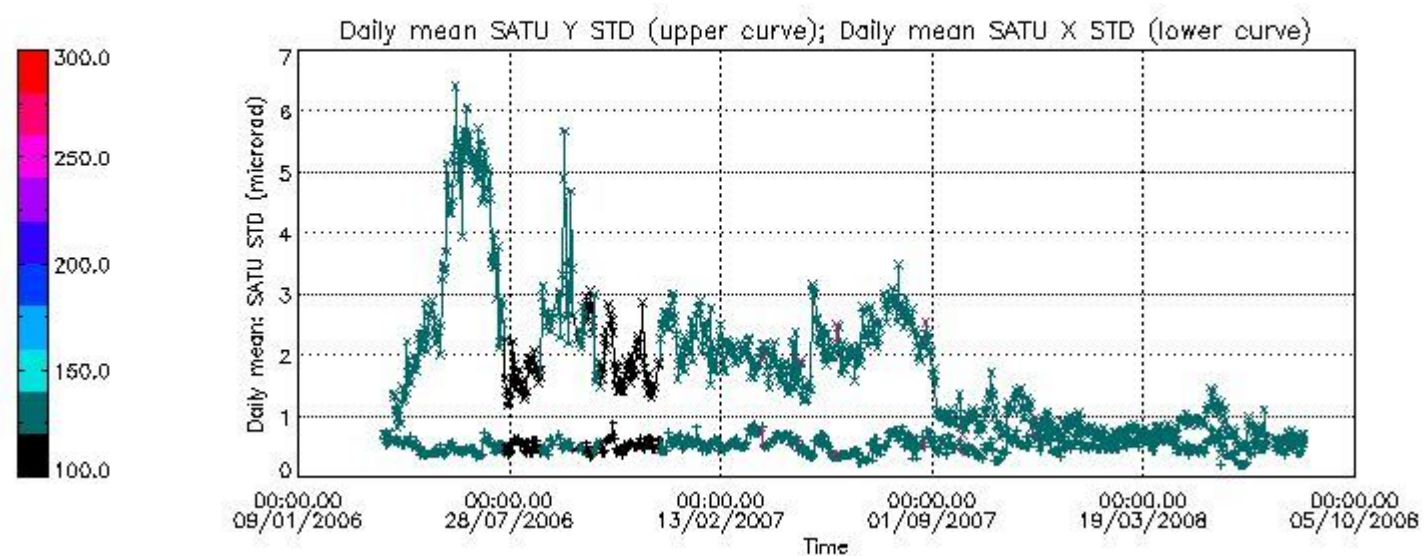

Number of data:	13850.	13850.	22800.	22800.

7.2.2 Trend of daily SATU NEA St. deviation since 1st April 2006 (dark limb)

The long term trend of the SATU 'X' and 'Y' standard deviations should be constant during the whole mission.

The colorbar represents the start tangent altitude (km) of the occultations.

Upper curve: STD of SATU Y axis

Lower curve: STD of SATU X axis

8. Auxiliary Data Files used for the production reported in section 2.4

The number reported in the third column indicates since which file (see list in section 2.4) the corresponding auxiliary file has been used. The fourth column is the date of those product files.

Type	Auxiliary Filename	Used since product	Used since product date
INST_PHYS_CHARACTERISTICS	GOM_INS_AXNIEC20050627_150713_20030716_120000_20100101_000000	1	18-AUG-2008 00:01:28
CALIBRATION_DATABASE	GOM_CAL_AXVIEC20080811_100211_20080809_000000_20100101_000000	1	18-AUG-2008 00:01:28
LEVEL-1B_PROC_CONFIG	GOM_PR1_AXNIEC20050627_151042_20020301_000000_20100101_000000	1	18-AUG-2008 00:01:28
STAR_CATALOGUE	GOM_CAT_AXVIEC20020121_161009_20020101_000000_20200101_000000	1	18-AUG-2008 00:01:28
STELLAR_SPECTRA_DATABANK	GOM_STS_AXNIEC20040308_103538_20020101_160000_20100101_000000	1	18-AUG-2008 00:01:28
ECMWF_FILE	AUX_ECF_AXNECM20080817_072111_20080817_210000_20080818_090000	1	18-AUG-2008 00:01:28
OPTIONAL_ECMWF_FILE	MISSING	1	18-AUG-2008 00:01:28
ORBIT_DATA_FILE	DOR_NAV_OPNPDE20080817_213711_000057382071_00186_33807_6174.N1	1	18-AUG-2008 00:01:28
ORBIT_DATA_FILE	DOR_NAV_OPNPDE20080817_231808_000057382071_00187_33808_6175.N1	16	18-AUG-2008 01:00:18
ORBIT_DATA_FILE	DOR_NAV_OPNPDE20080818_005905_000041442071_00188_33809_6176.N1	32	18-AUG-2008 02:21:55