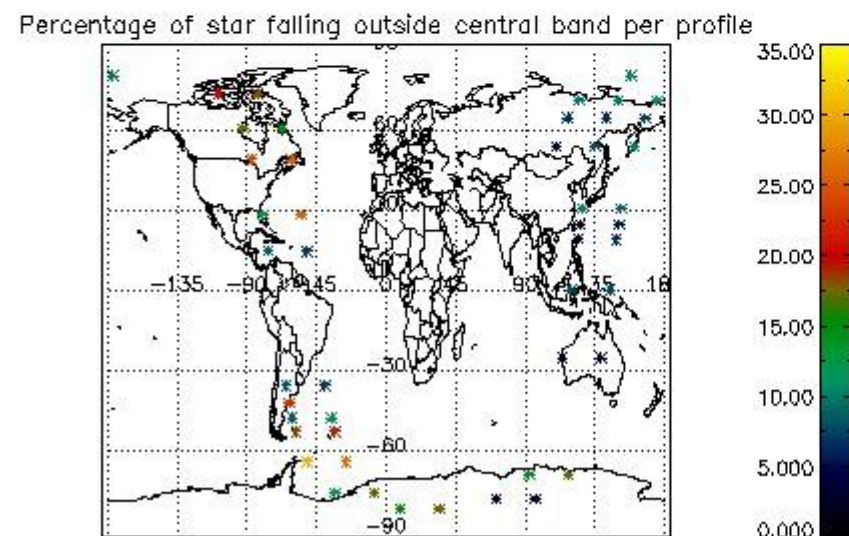

6. Statistics and plot of tangent altitude of the last measurement (DARK & BRIGHT products without errors)

6.1 Statistics on tangent altitude lost:

Statistics	DARK	BRIGHT	TWILIGHT
Mean:	14.428	19.753	NaN
St. deviation:	4.9225	2.6677	NaN
Maximum:	20.066	25.020	NaN
Minimum:	6.3546	13.351	NaN
Number of data:	13.000	25.000	NaN

6.2 Plot for DARK limb products