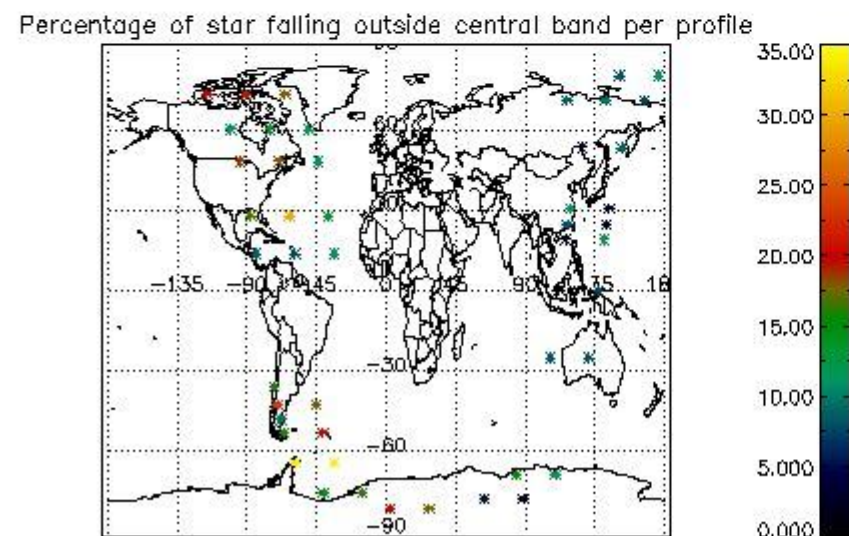

6. Statistics and plot of tangent altitude of the last measurement (DARK & BRIGHT products without errors)

6.1 Statistics on tangent altitude lost:

Statistics	DARK	BRIGHT	TWILIGHT
Mean:	13.162	20.187	NaN
St. deviation:	5.0217	3.2962	NaN
Maximum:	19.955	28.727	NaN
Minimum:	4.2346	14.521	NaN
Number of data:	14.000	21.000	NaN

6.2 Plot for DARK limb products