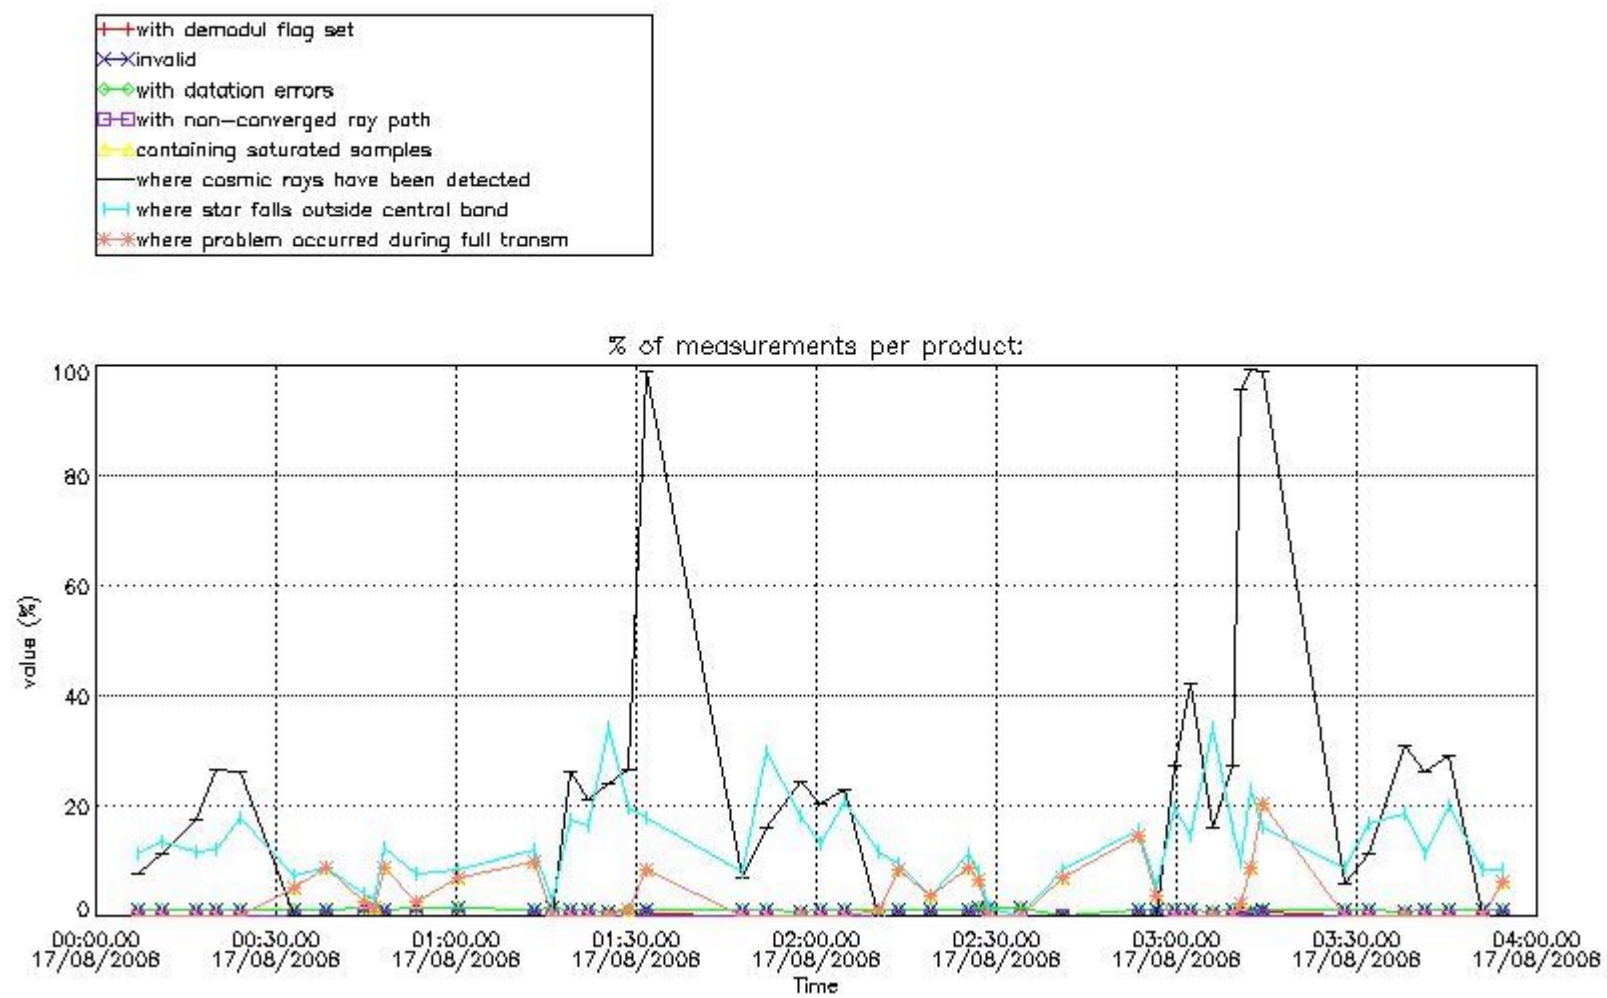

At least one measurement with demodulation flag set:	20.8333 %
Reference spectrum computed from DB:	0.00000 %
Reference spectrum with small number of measurements:	0.00000 %
SATU data not used:	0.00000 %

5.2 Plot quality information per product (time dependant)

5.3 Plot quality information per product (world map)