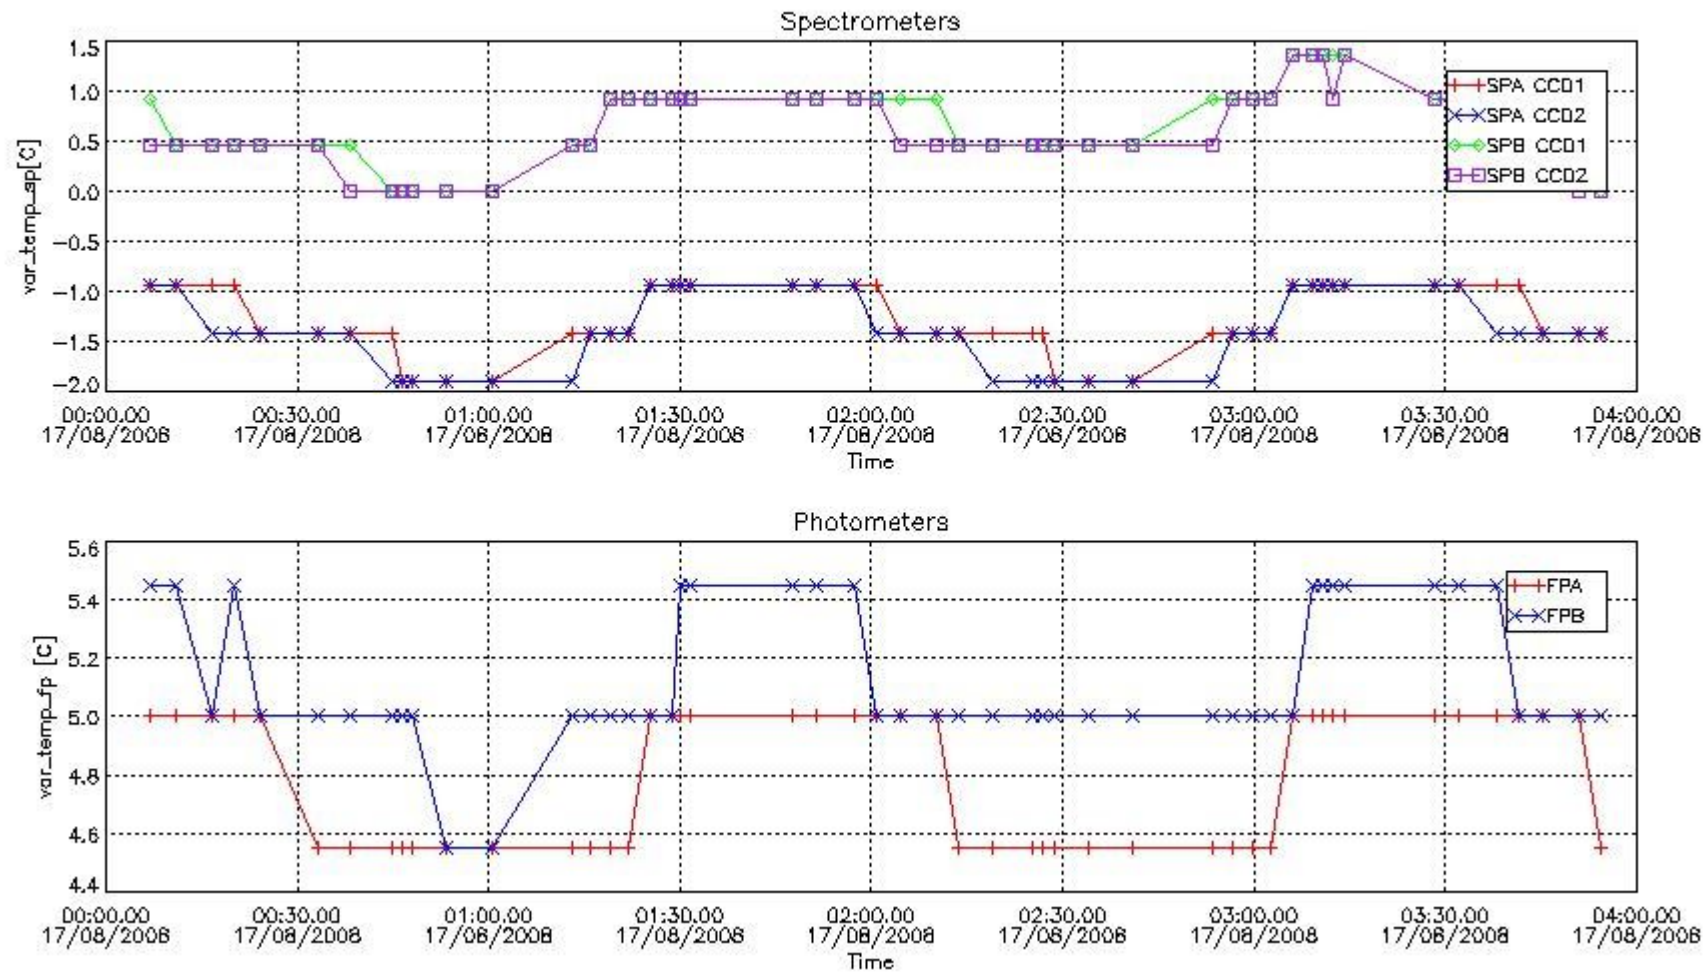

4. Overview of dark signal processing per product

The Dark Charge (DC) is a temperature-dependant signal added to the useful measurements and it is therefore subtracted from them during the processing. There are two phenomena that produce a continuous increase of the DC: the "hot pixels" (a pixel is "hot" when its DC exceeds by a significant amount its value measured on ground at the same temperature) and the "Random Telegraphic Signal" (abrupt change positive or negative of the CCD pixel signal, random in time, affecting only the DC part of the signal and not the photon generated signal).

In this section a list of products that did not use the Dark Sky Area (DSA) observation for the DC computation is given. It is also provided the mean DC plot per product for dark limb products with no error flag set.

4.1 All products used the DSA observation for the DC computation

4.2 Plot of mean dark charges per product: only products in DARK limb conditions without errors are used