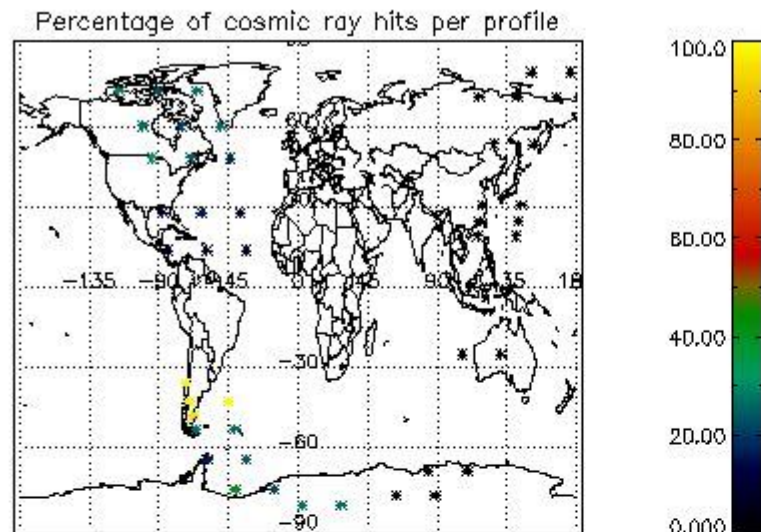

6. Statistics and plot of tangent altitude of the last measurement (DARK & BRIGHT products without errors)

6.1 Statistics on tangent altitude lost:

Statistics	DARK	BRIGHT	TWILIGHT
Mean:	13.162	20.187	NaN
St. deviation:	5.0217	3.2962	NaN
Maximum:	19.955	28.727	NaN
Minimum:	4.2346	14.521	NaN
Number of data:	14.000	21.000	NaN

6.2 Plot for DARK limb products