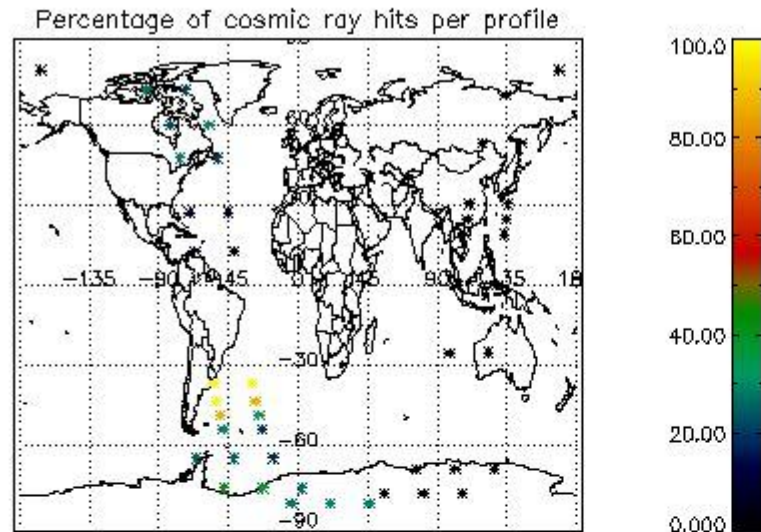

6. Statistics and plot of tangent altitude of the last measurement (DARK & BRIGHT products without errors)

6.1 Statistics on tangent altitude lost:

Statistics	DARK	BRIGHT	TWILIGHT
Mean:	12.480	19.307	NaN
St. deviation:	5.2895	3.9455	NaN
Maximum:	20.163	27.436	NaN
Minimum:	4.1885	11.718	NaN
Number of data:	15.000	21.000	NaN

6.2 Plot for DARK limb products