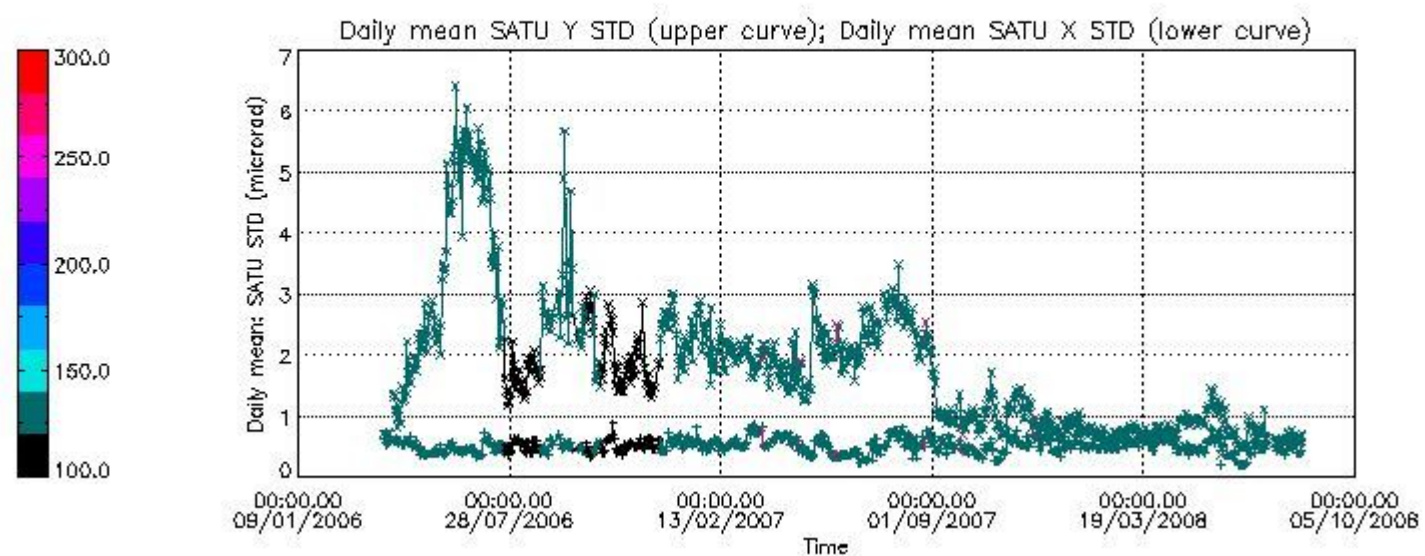

Number of data:	15700.	15700.	19150.	19150.

7.2.2 Trend of daily SATU NEA St. deviation since 1st April 2006 (dark limb)

The long term trend of the SATU 'X' and 'Y' standard deviations should be constant during the whole mission.

The colorbar represents the start tangent altitude (km) of the occultations.

Upper curve: STD of SATU Y axis

Lower curve: STD of SATU X axis

8. Auxiliary Data Files used for the production reported in section 2.4

The number reported in the third column indicates since which file (see list in section 2.4) the corresponding auxiliary file has been used. The fourth column is the date of those product files.

Type	Auxiliary Filename	Used since product	Used since product date
INST_PHYS_CHARACTERISTICS	GOM_INS_AXNIEC20050627_150713_20030716_120000_20100101_000000	1	16-AUG-2008 00:04:01
CALIBRATION_DATABASE	GOM_CAL_AXVIEC20080811_100211_20080809_000000_20100101_000000	1	16-AUG-2008 00:04:01
LEVEL-1B_PROC_CONFIG	GOM_PR1_AXNIEC20050627_151042_20020301_000000_20100101_000000	1	16-AUG-2008 00:04:01
STAR_CATALOGUE	GOM_CAT_AXVIEC20020121_161009_20020101_000000_20200101_000000	1	16-AUG-2008 00:04:01
STELLAR_SPECTRA_DATABANK	GOM_STS_AXNIEC20040308_103538_20020101_160000_20100101_000000	1	16-AUG-2008 00:04:01
ECMWF_FILE	AUX_ECF_AXNECM20080815_072110_20080815_210000_20080816_090000	1	16-AUG-2008 00:04:01
ECMWF_FILE	AUX_ECF_AXNECM20080815_190112_20080816_030000_20080816_150000	44	16-AUG-2008 03:25:12
OPTIONAL_ECMWF_FILE	MISSING	1	16-AUG-2008 00:04:01
ORBIT_DATA_FILE	DOR_NAV_OPNPDE20080815_205456_000060572071_00157_33778_6161.N1	1	16-AUG-2008 00:04:01
ORBIT_DATA_FILE	DOR_NAV_OPNPDE20080815_224111_000057382071_00158_33779_6162.N1	8	16-AUG-2008 00:22:32
ORBIT_DATA_FILE	DOR_NAV_OPNPDE20080816_002209_000054192071_00159_33780_6163.N1	27	16-AUG-2008 02:00:09
ORBIT_DATA_FILE	DOR_NAV_OPNPDE20080816_015747_000041442071_00160_33781_6164.N1	44	16-AUG-2008 03:25:12