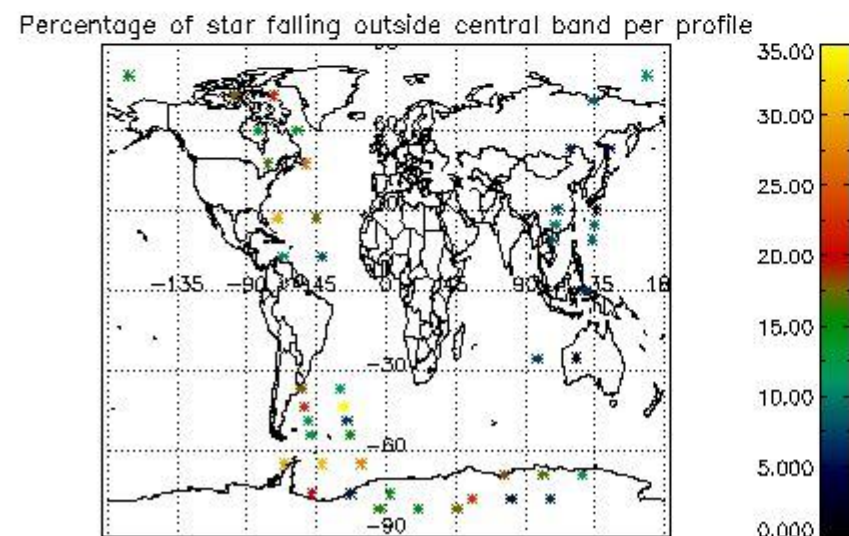

6. Statistics and plot of tangent altitude of the last measurement (DARK & BRIGHT products without errors)

6.1 Statistics on tangent altitude lost:

Statistics	DARK	BRIGHT	TWILIGHT
Mean:	12.480	19.307	NaN
St. deviation:	5.2895	3.9455	NaN
Maximum:	20.163	27.436	NaN
Minimum:	4.1885	11.718	NaN
Number of data:	15.000	21.000	NaN

6.2 Plot for DARK limb products