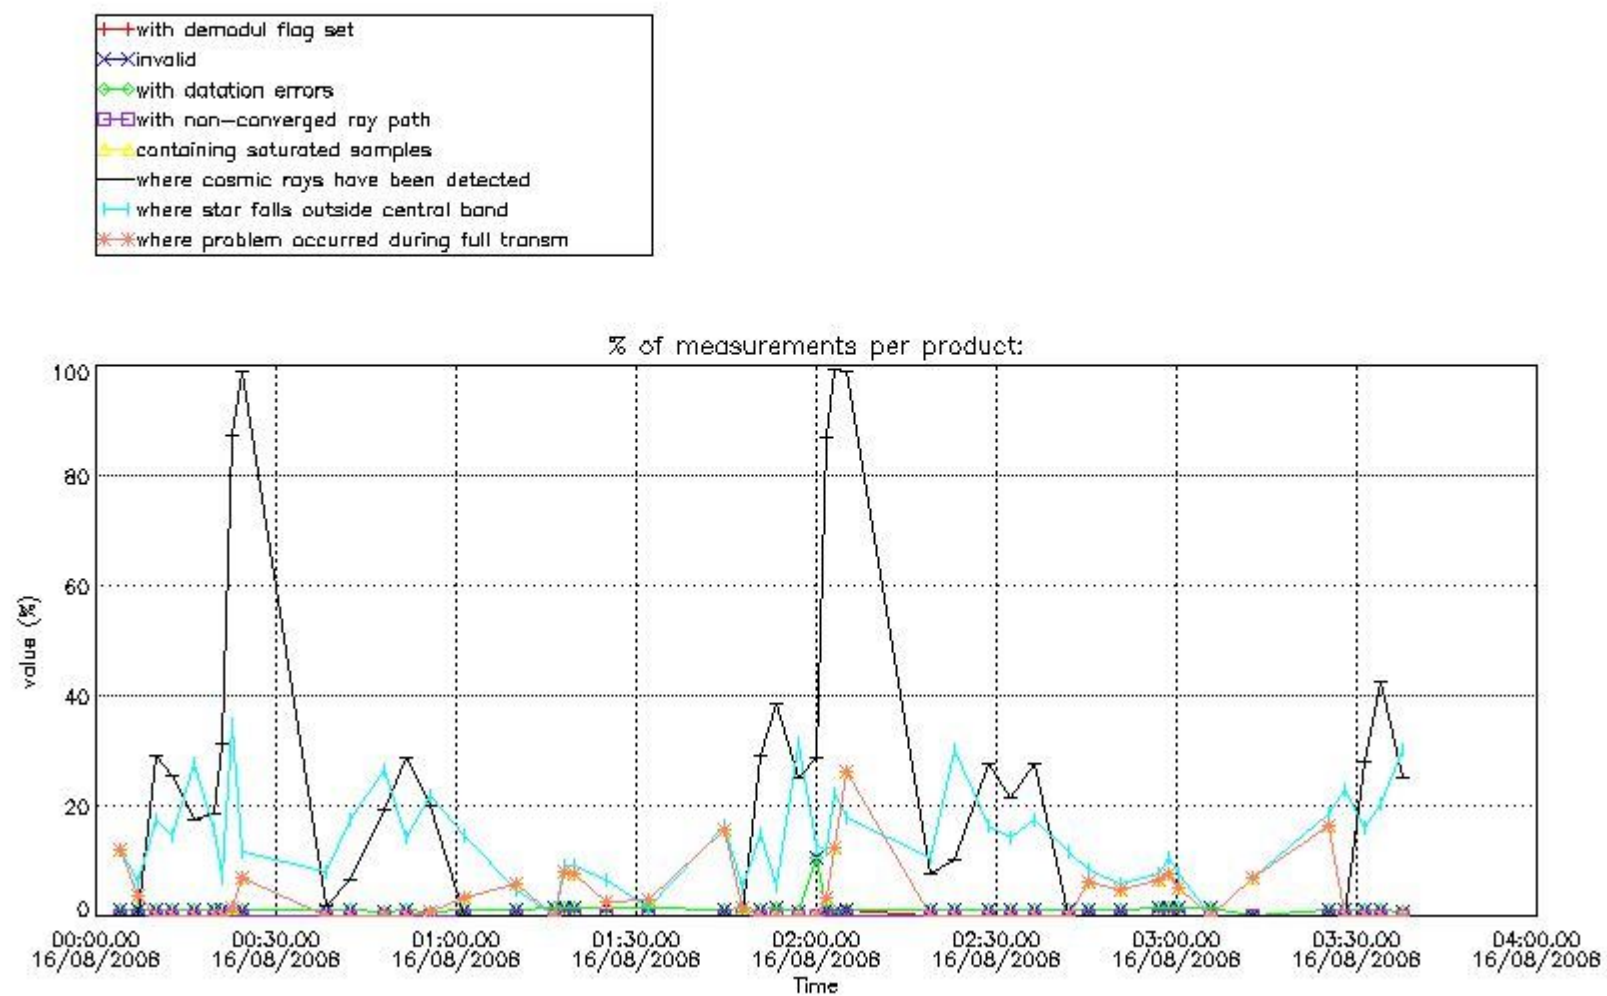

At least one measurement with demodulation flag set:	20.8333 %
Reference spectrum computed from DB:	0.00000 %
Reference spectrum with small number of measurements:	0.00000 %
SATU data not used:	0.00000 %

5.2 Plot quality information per product (time dependant)

5.3 Plot quality information per product (world map)