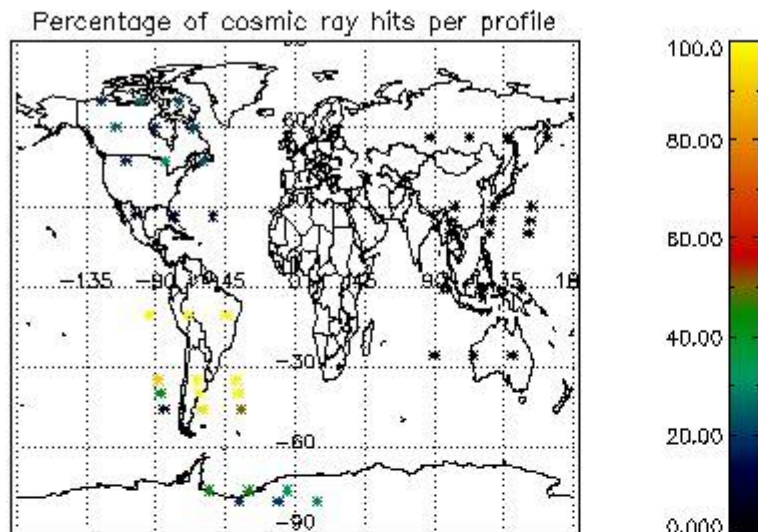

6. Statistics and plot of tangent altitude of the last measurement (DARK & BRIGHT products without errors)

6.1 Statistics on tangent altitude lost:

Statistics	DARK	BRIGHT	TWILIGHT
Mean:	12.343	21.877	NaN
St. deviation:	4.2402	2.8752	NaN
Maximum:	20.062	26.470	NaN
Minimum:	3.9275	17.137	NaN
Number of data:	15.000	19.000	NaN

6.2 Plot for DARK limb products