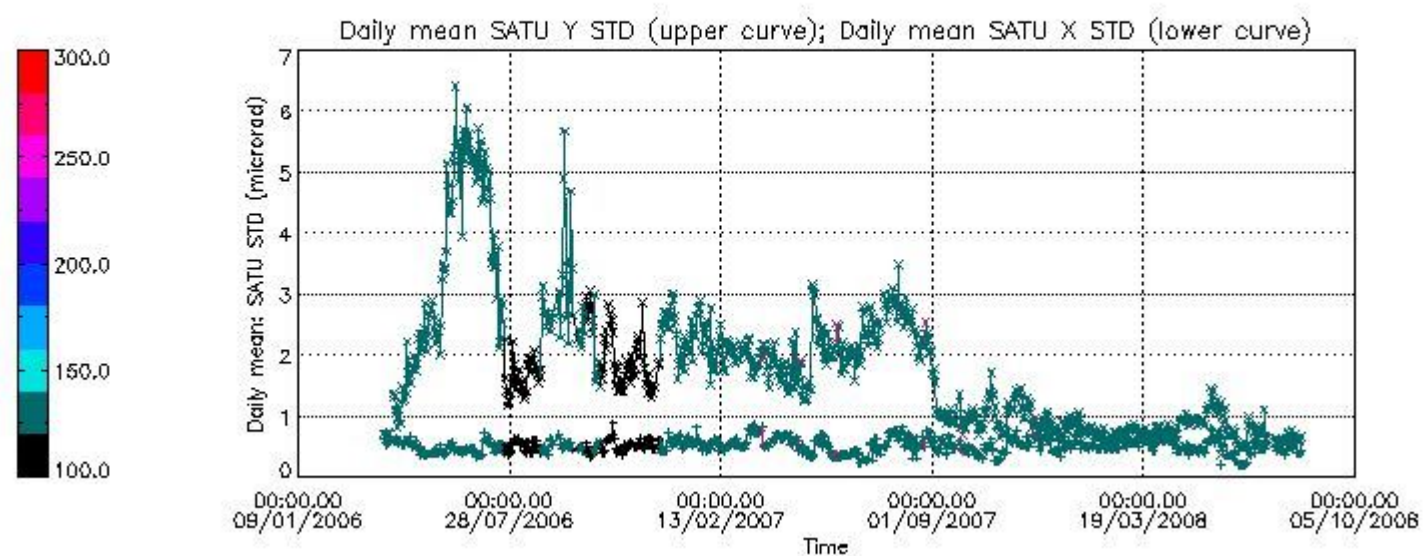

Number of data:	13000.	13000.	15750.	15750.

7.2.2 Trend of daily SATU NEA St. deviation since 1st April 2006 (dark limb)

The long term trend of the SATU 'X' and 'Y' standard deviations should be constant during the whole mission.

The colorbar represents the start tangent altitude (km) of the occultations.

Upper curve: STD of SATU Y axis

Lower curve: STD of SATU X axis

8. Auxiliary Data Files used for the production reported in section 2.4

The number reported in the third column indicates since which file (see list in section 2.4) the corresponding auxiliary file has been used. The fourth column is the date of those product files.

Type	Auxiliary Filename	Used since product	Used since product date
INST_PHYS_CHARACTERISTICS	GOM_INS_AXNIEC20050627_150713_20030716_120000_20100101_000000	1	15-AUG-2008 00:00:08
CALIBRATION_DATABASE	GOM_CAL_AXVIEC20080811_100211_20080809_000000_20100101_000000	1	15-AUG-2008 00:00:08
LEVEL-1B_PROC_CONFIG	GOM_PR1_AXNIEC20050627_151042_20020301_000000_20100101_000000	1	15-AUG-2008 00:00:08
STAR_CATALOGUE	GOM_CAT_AXVIEC20020121_161009_20020101_000000_20200101_000000	1	15-AUG-2008 00:00:08
STELLAR_SPECTRA_DATABANK	GOM_STS_AXNIEC20040308_103538_20020101_160000_20100101_000000	1	15-AUG-2008 00:00:08
ECMWF_FILE	AUX_ECF_AXNECM20080814_072110_20080814_210000_20080815_090000	1	15-AUG-2008 00:00:08
ECMWF_FILE	AUX_ECF_AXNECM20080814_190111_20080815_030000_20080815_150000	39	15-AUG-2008 04:04:00
OPTIONAL_ECMWF_FILE	MISSING	1	15-AUG-2008 00:00:08
ORBIT_DATA_FILE	DOR_NAV_OPNPDE20080814_212656_000060572071_00143_33764_6154.N1	1	15-AUG-2008 00:00:08
ORBIT_DATA_FILE	DOR_NAV_OPNPDE20080814_231312_000057382071_00144_33765_6155.N1	10	15-AUG-2008 00:55:08
ORBIT_DATA_FILE	DOR_NAV_OPNPDE20080815_005409_000041442071_00145_33766_6156.N1	23	15-AUG-2008 02:23:24
ORBIT_DATA_FILE	DOR_NAV_OPNPDE20080815_020832_000054192071_00146_33767_6157.N1	39	15-AUG-2008 04:04:00