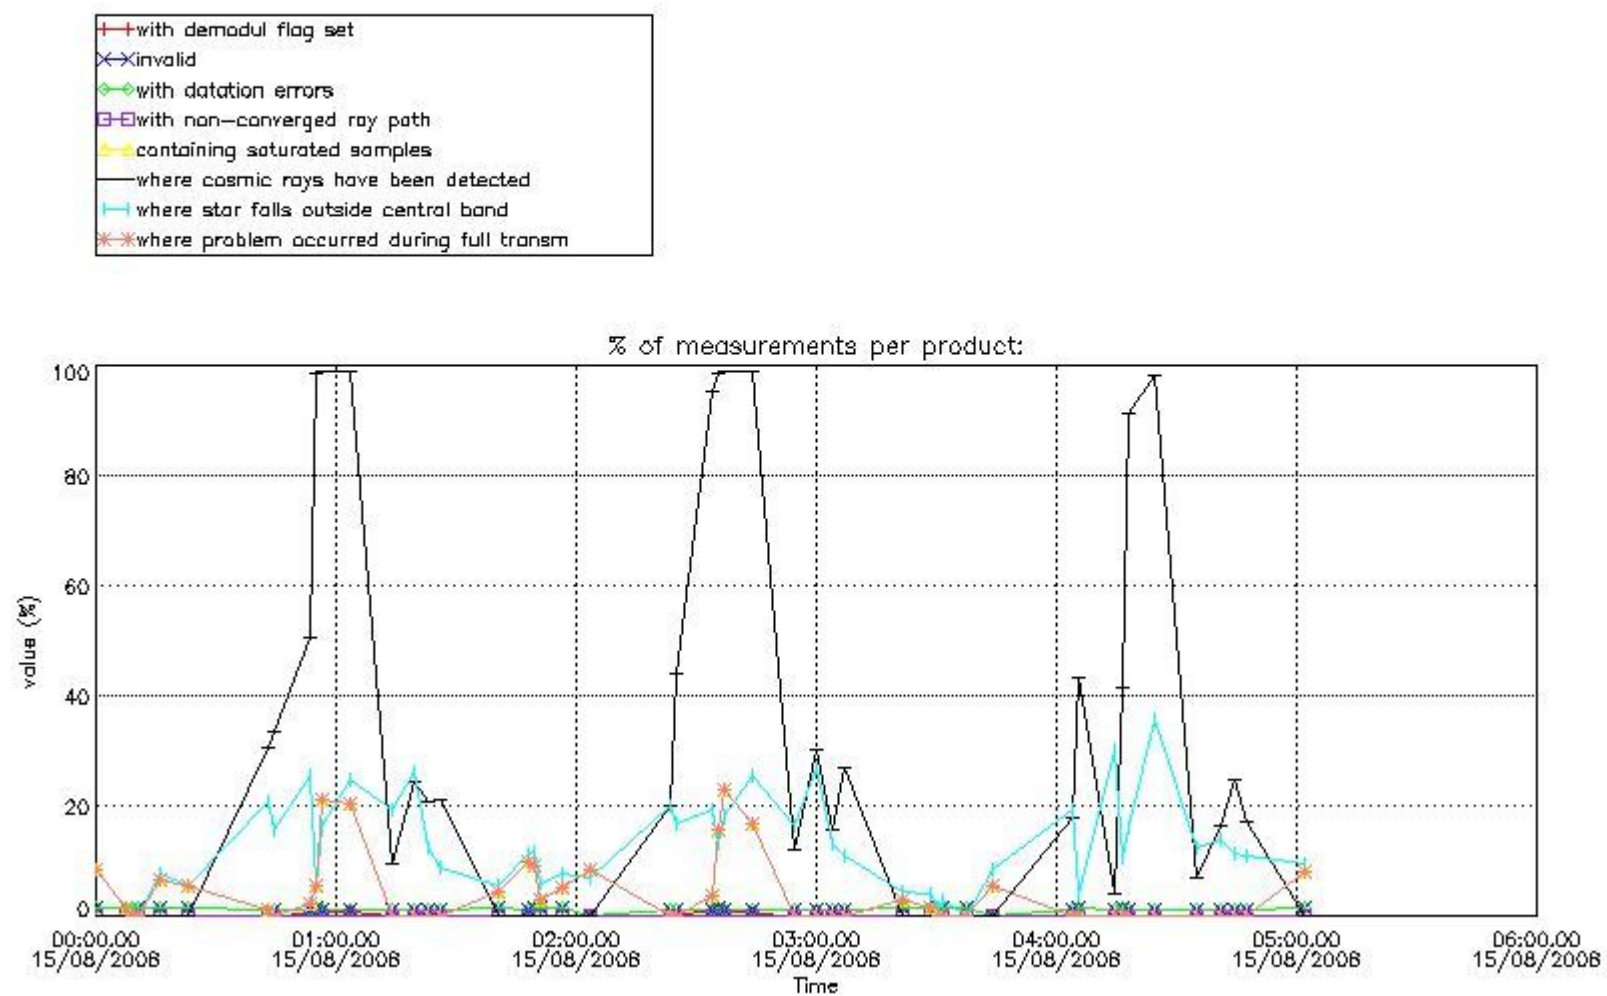

At least one measurement with demodulation flag set:	26.5306 %
Reference spectrum computed from DB:	0.00000 %
Reference spectrum with small number of measurements:	0.00000 %
SATU data not used:	0.00000 %

5.2 Plot quality information per product (time dependant)

5.3 Plot quality information per product (world map)