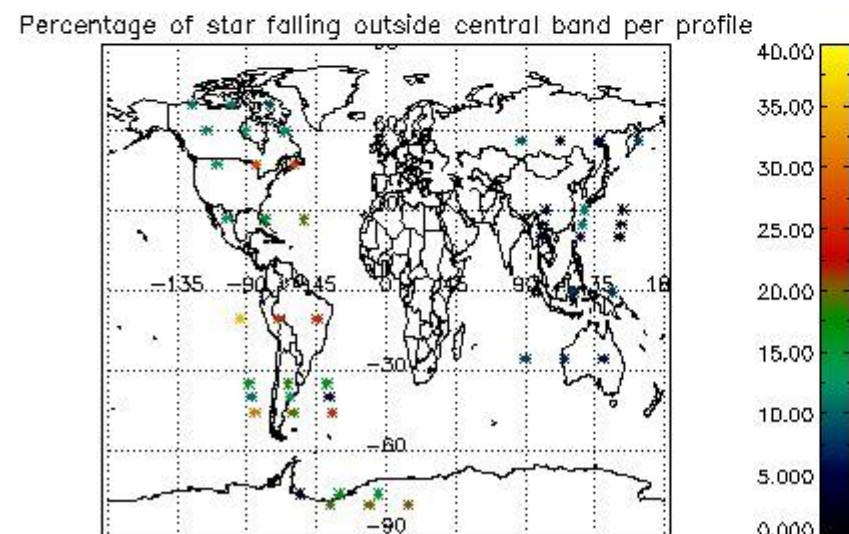

6. Statistics and plot of tangent altitude of the last measurement (DARK & BRIGHT products without errors)

6.1 Statistics on tangent altitude lost:

Statistics	DARK	BRIGHT	TWILIGHT
Mean:	12.343	21.877	NaN
St. deviation:	4.2402	2.8752	NaN
Maximum:	20.062	26.470	NaN
Minimum:	3.9275	17.137	NaN
Number of data:	15.000	19.000	NaN

6.2 Plot for DARK limb products