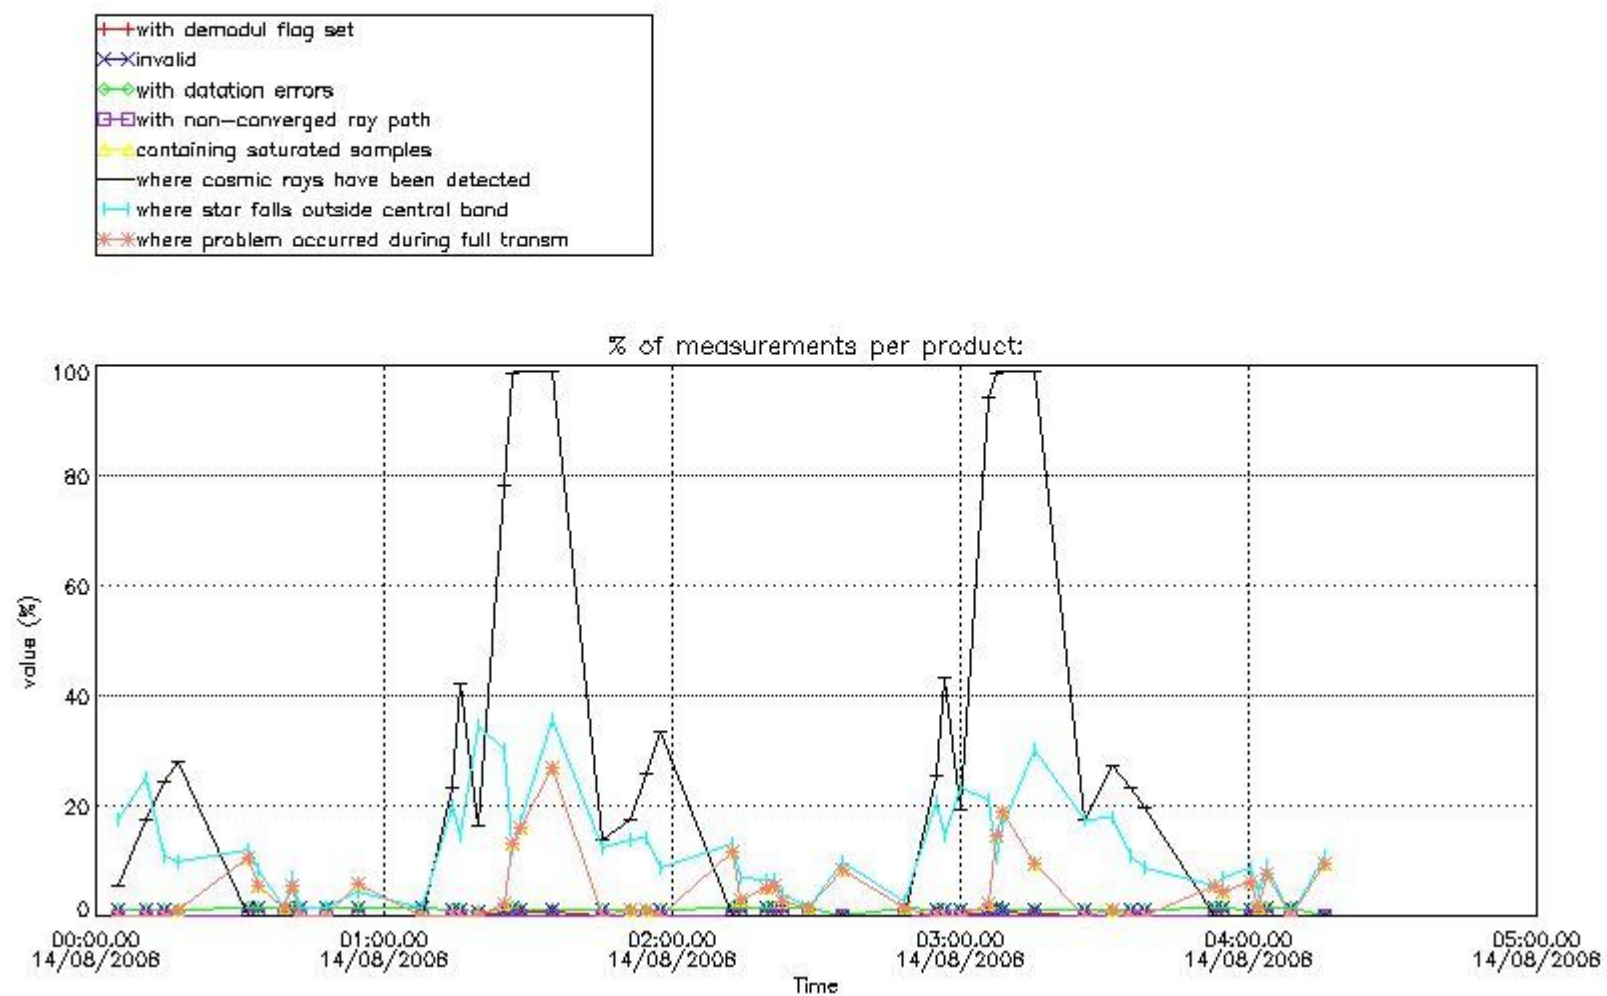

At least one measurement with demodulation flag set:	32.6531 %
Reference spectrum computed from DB:	0.00000 %
Reference spectrum with small number of measurements:	0.00000 %
SATU data not used:	0.00000 %

5.2 Plot quality information per product (time dependant)

5.3 Plot quality information per product (world map)