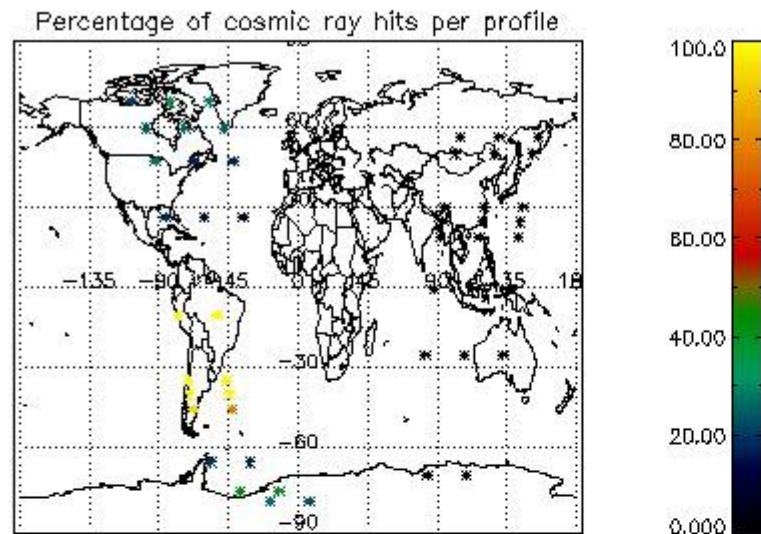

6. Statistics and plot of tangent altitude of the last measurement (DARK & BRIGHT products without errors)

6.1 Statistics on tangent altitude lost:

Statistics	DARK	BRIGHT	TWILIGHT
Mean:	11.257	21.685	NaN
St. deviation:	4.5862	3.0691	NaN
Maximum:	17.131	27.878	NaN
Minimum:	3.4760	15.962	NaN
Number of data:	13.000	23.000	NaN

6.2 Plot for DARK limb products