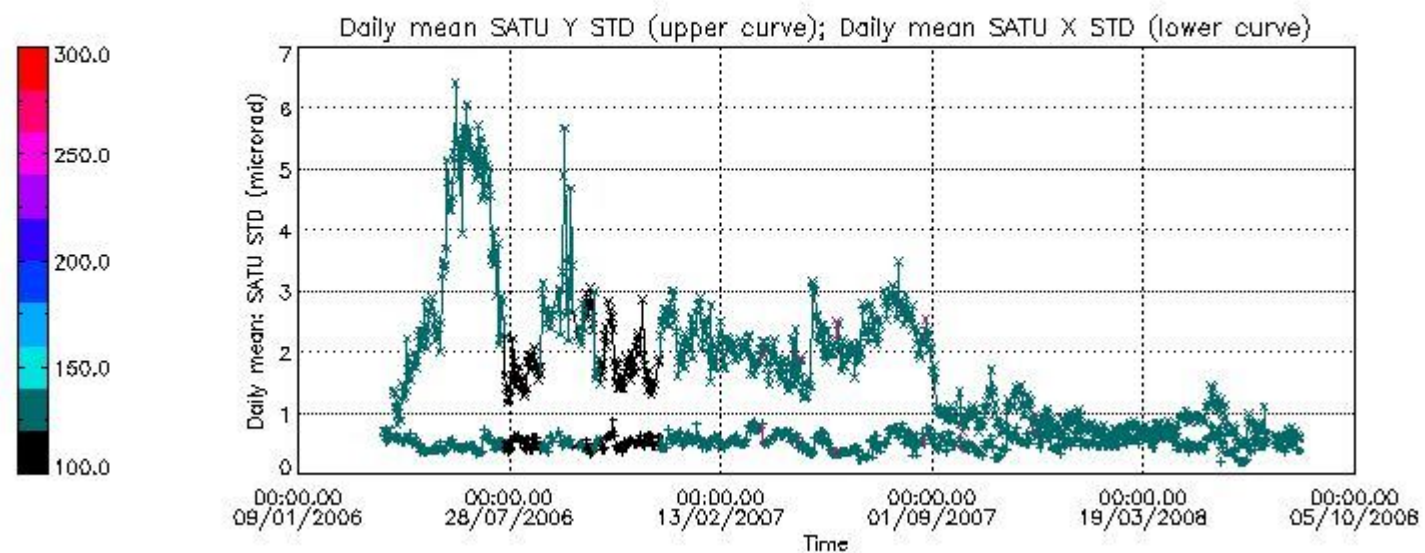

Number of data:	11600.	11600.	19450.	19450.

7.2.2 Trend of daily SATU NEA St. deviation since 1st April 2006 (dark limb)

The long term trend of the SATU 'X' and 'Y' standard deviations should be constant during the whole mission.

The colorbar represents the start tangent altitude (km) of the occultations.

Upper curve: STD of SATU Y axis

Lower curve: STD of SATU X axis

8. Auxiliary Data Files used for the production reported in section 2.4

The number reported in the third column indicates since which file (see list in section 2.4) the corresponding auxiliary file has been used. The fourth column is the date of those product files.

Type	Auxiliary Filename	Used since product	Used since product date
INST_PHYS_CHARACTERISTICS	GOM_INS_AXNIEC20050627_150713_20030716_120000_20100101_000000	1	14-AUG-2008 00:04:39
CALIBRATION_DATABASE	GOM_CAL_AXVIEC20080811_100211_20080809_000000_20100101_000000	1	14-AUG-2008 00:04:39
LEVEL-1B_PROC_CONFIG	GOM_PR1_AXNIEC20050627_151042_20020301_000000_20100101_000000	1	14-AUG-2008 00:04:39
STAR_CATALOGUE	GOM_CAT_AXVIEC20020121_161009_20020101_000000_20200101_000000	1	14-AUG-2008 00:04:39
STELLAR_SPECTRA_DATABANK	GOM_STS_AXNIEC20040308_103538_20020101_160000_20100101_000000	1	14-AUG-2008 00:04:39
ECMWF_FILE	AUX_ECF_AXNECM20080813_072111_20080813_210000_20080814_090000	1	14-AUG-2008 00:04:39
OPTIONAL_ECMWF_FILE	MISSING	1	14-AUG-2008 00:04:39
ORBIT_DATA_FILE	DOR_NAV_OPNPDE20080813_215856_000060572071_00129_33750_6148.N1	1	14-AUG-2008 00:04:39
ORBIT_DATA_FILE	DOR_NAV_OPNPDE20080813_234512_000054192071_00130_33751_6149.N1	16	14-AUG-2008 01:25:03
ORBIT_DATA_FILE	DOR_NAV_OPNPDE20080814_012050_000044632071_00131_33752_6150.N1	31	14-AUG-2008 02:48:18