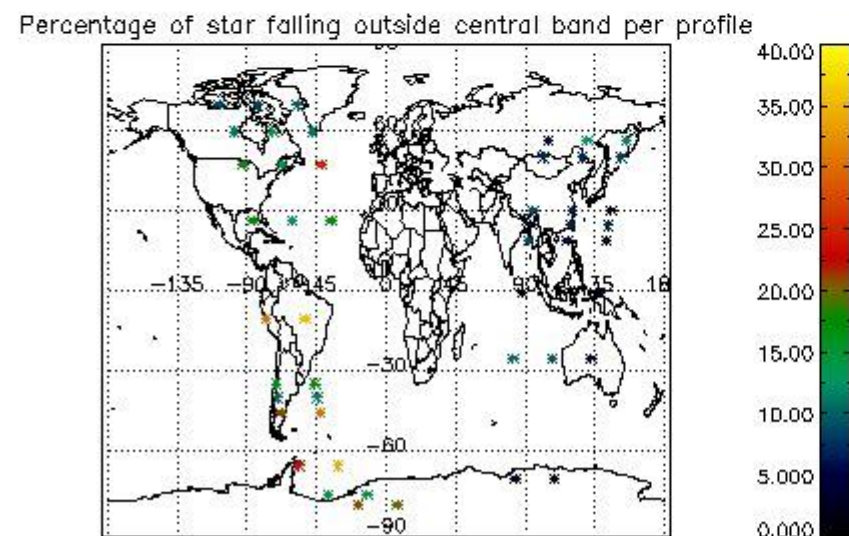

6. Statistics and plot of tangent altitude of the last measurement (DARK & BRIGHT products without errors)

6.1 Statistics on tangent altitude lost:

Statistics	DARK	BRIGHT	TWILIGHT
Mean:	11.257	21.685	NaN
St. deviation:	4.5862	3.0691	NaN
Maximum:	17.131	27.878	NaN
Minimum:	3.4760	15.962	NaN
Number of data:	13.000	23.000	NaN

6.2 Plot for DARK limb products