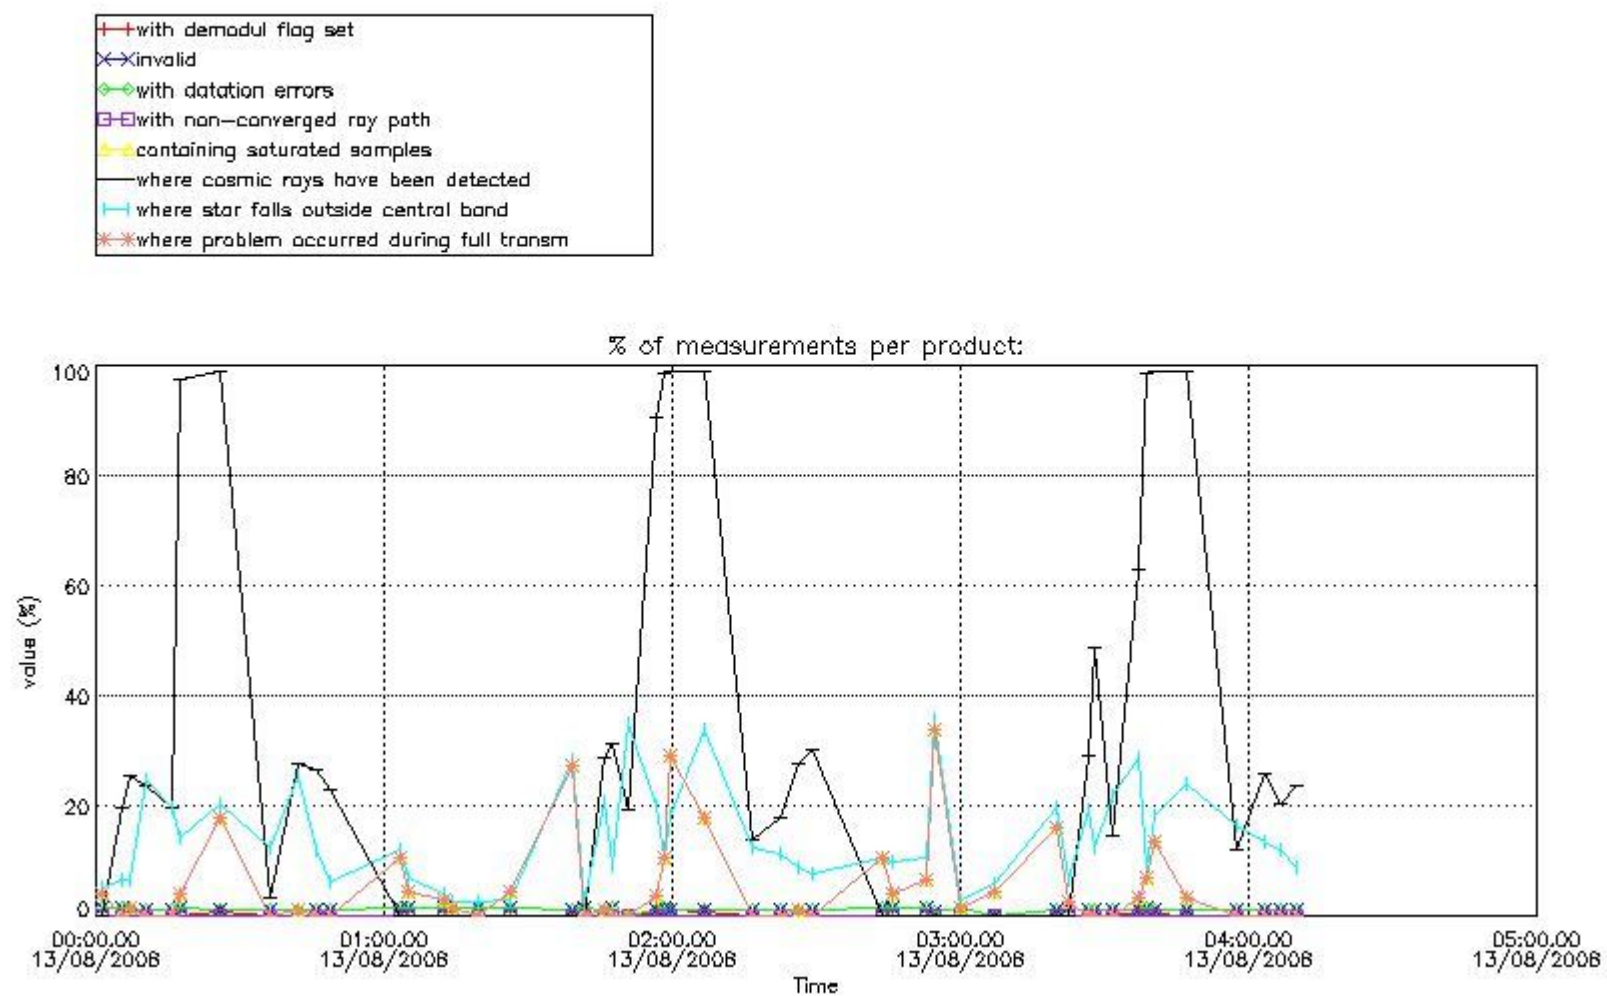

At least one measurement with demodulation flag set:	30.6122 %
Reference spectrum computed from DB:	0.00000 %
Reference spectrum with small number of measurements:	0.00000 %
SATU data not used:	0.00000 %

5.2 Plot quality information per product (time dependant)

5.3 Plot quality information per product (world map)