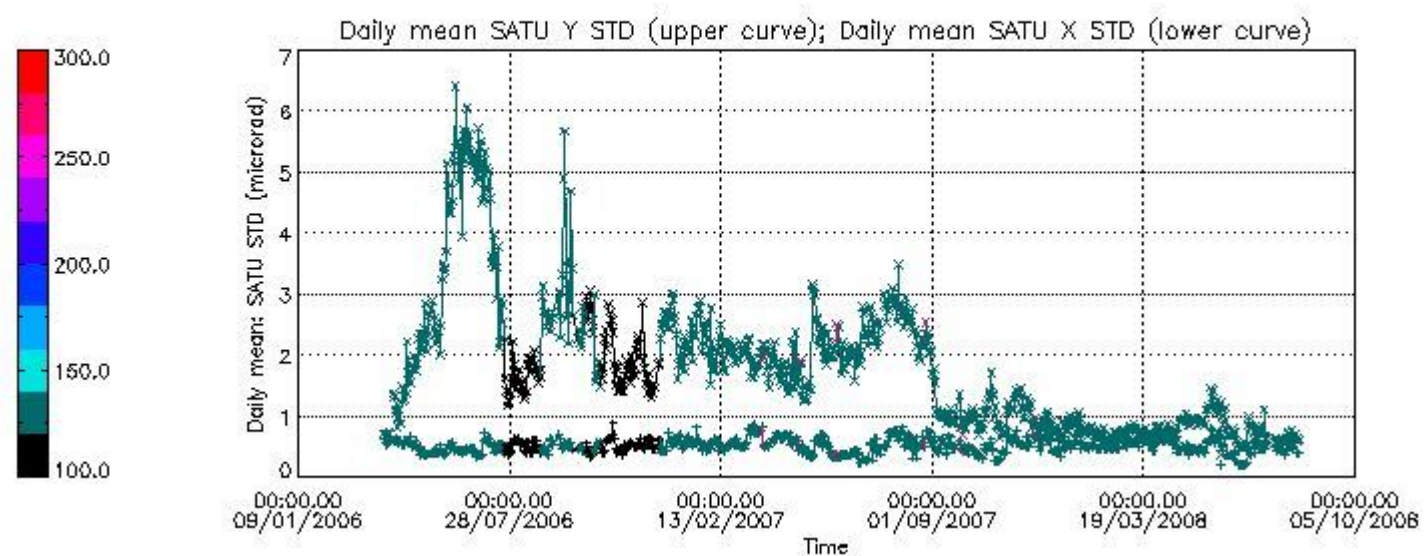

Number of data:	15100.	15100.	17250.	17250.

7.2.2 Trend of daily SATU NEA St. deviation since 1st April 2006 (dark limb)

The long term trend of the SATU 'X' and 'Y' standard deviations should be constant during the whole mission.

The colorbar represents the start tangent altitude (km) of the occultations.

Upper curve: STD of SATU Y axis

Lower curve: STD of SATU X axis

8. Auxiliary Data Files used for the production reported in section 2.4

The number reported in the third column indicates since which file (see list in section 2.4) the corresponding auxiliary file has been used. The fourth column is the date of those product files.

Type	Auxiliary Filename	Used since product	Used since product date
INST_PHYS_CHARACTERISTICS	GOM_INS_AXNIEC20050627_150713_20030716_120000_20100101_000000	1	13-AUG-2008 00:01:07
CALIBRATION_DATABASE	GOM_CAL_AXVIEC20080811_100211_20080809_000000_20100101_000000	1	13-AUG-2008 00:01:07
LEVEL-1B_PROC_CONFIG	GOM_PR1_AXNIEC20050627_151042_20020301_000000_20100101_000000	1	13-AUG-2008 00:01:07
STAR_CATALOGUE	GOM_CAT_AXVIEC20020121_161009_20020101_000000_20200101_000000	1	13-AUG-2008 00:01:07
STELLAR_SPECTRA_DATABANK	GOM_STS_AXNIEC20040308_103538_20020101_160000_20100101_000000	1	13-AUG-2008 00:01:07
ECMWF_FILE	AUX_ECF_AXNECM20080812_072113_20080812_210000_20080813_090000	1	13-AUG-2008 00:01:07
OPTIONAL_ECMWF_FILE	MISSING	1	13-AUG-2008 00:01:07
ORBIT_DATA_FILE	DOR_NAV_OPNPDE20080812_204441_000063762071_00114_33735_6141.N1	1	13-AUG-2008 00:01:07
ORBIT_DATA_FILE	DOR_NAV_OPNPDE20080812_223615_000057382071_00115_33736_6142.N1	6	13-AUG-2008 00:17:40
ORBIT_DATA_FILE	DOR_NAV_OPNPDE20080813_001712_000054192071_00116_33737_6143.N1	23	13-AUG-2008 01:56:36
ORBIT_DATA_FILE	DOR_NAV_OPNPDE20080813_015251_000041442071_00117_33738_6144.N1	37	13-AUG-2008 03:19:55