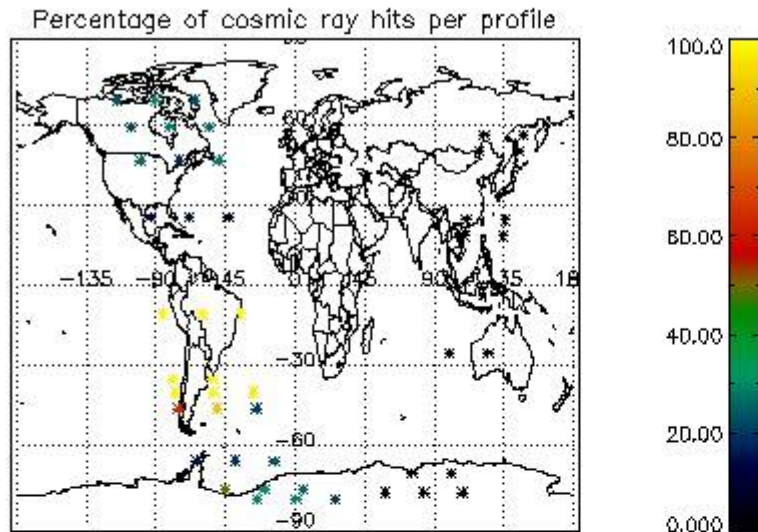

6. Statistics and plot of tangent altitude of the last measurement (DARK & BRIGHT products without errors)

6.1 Statistics on tangent altitude lost:

Statistics	DARK	BRIGHT	TWILIGHT
Mean:	12.141	18.418	NaN
St. deviation:	4.1931	6.0242	NaN
Maximum:	18.289	24.749	NaN
Minimum:	4.5709	2.5019	NaN
Number of data:	17.000	20.000	NaN

6.2 Plot for DARK limb products