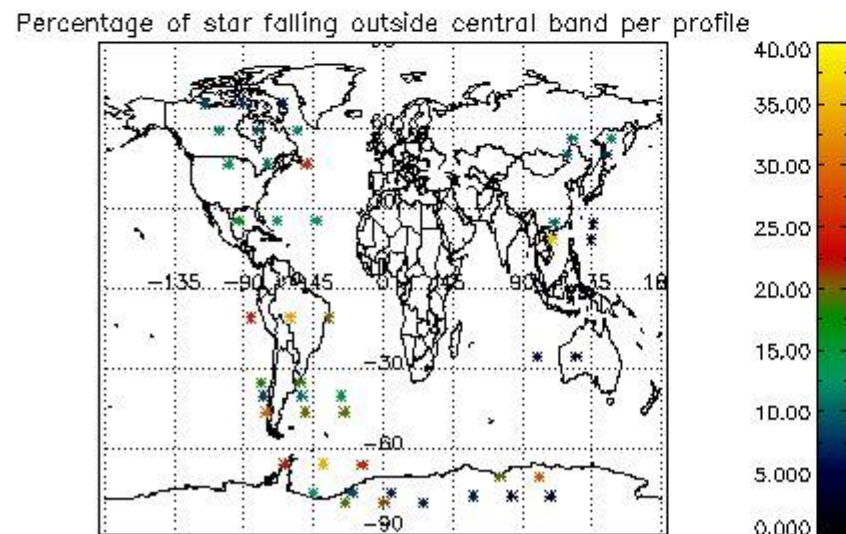

6. Statistics and plot of tangent altitude of the last measurement (DARK & BRIGHT products without errors)

6.1 Statistics on tangent altitude lost:

Statistics	DARK	BRIGHT	TWILIGHT
Mean:	12.141	18.418	NaN
St. deviation:	4.1931	6.0242	NaN
Maximum:	18.289	24.749	NaN
Minimum:	4.5709	2.5019	NaN
Number of data:	17.000	20.000	NaN

6.2 Plot for DARK limb products