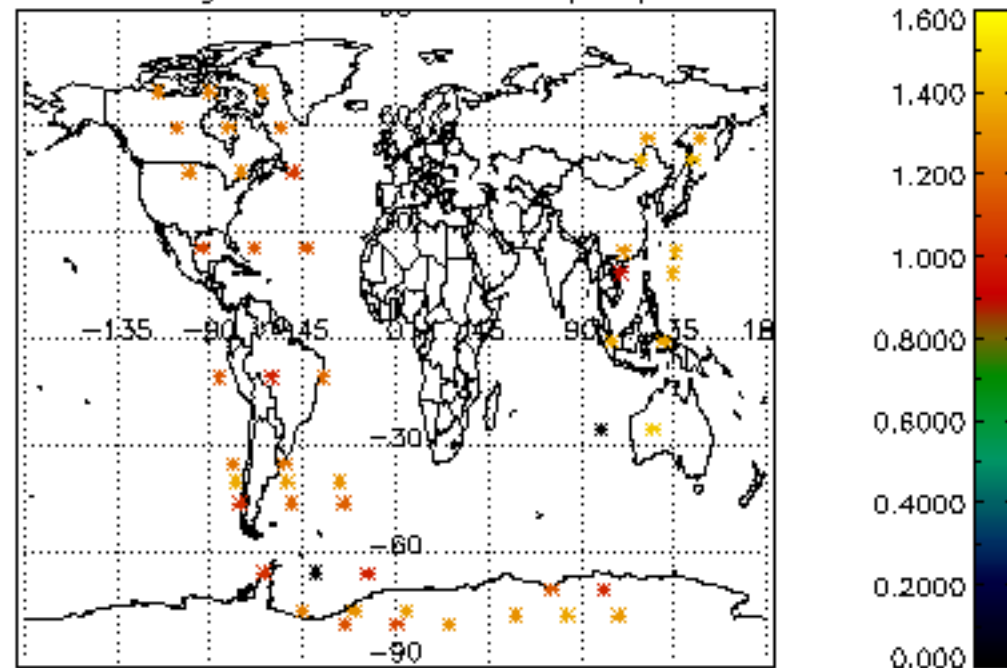

Percentage of datation errors per profile