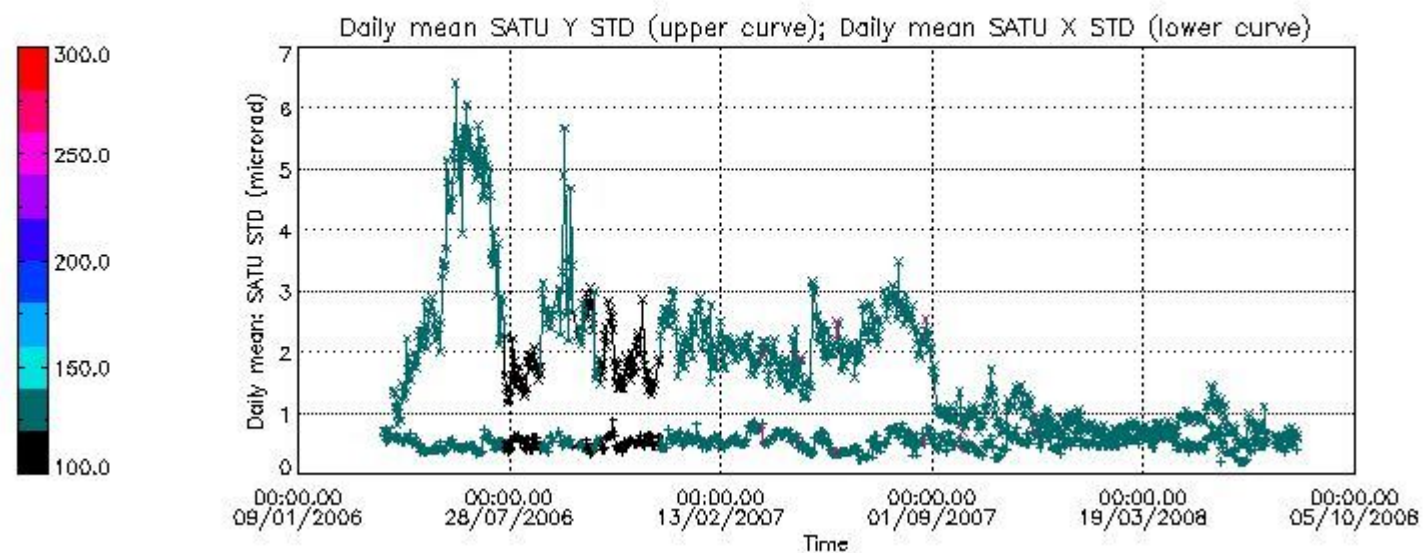

Number of data:	15050.	15050.	18150.	18150.

7.2.2 Trend of daily SATU NEA St. deviation since 1st April 2006 (dark limb)

The long term trend of the SATU 'X' and 'Y' standard deviations should be constant during the whole mission.

The colorbar represents the start tangent altitude (km) of the occultations.

Upper curve: STD of SATU Y axis

Lower curve: STD of SATU X axis

8. Auxiliary Data Files used for the production reported in section 2.4

The number reported in the third column indicates since which file (see list in section 2.4) the corresponding auxiliary file has been used. The fourth column is the date of those product files.

Type	Auxiliary Filename	Used since product	Used since product date
INST_PHYS_CHARACTERISTICS	GOM_INS_AXNIEC20050627_150713_20030716_120000_20100101_000000	1	12-AUG-2008 00:03:14
CALIBRATION_DATABASE	GOM_CAL_AXVIEC20080811_100211_20080809_000000_20100101_000000	1	12-AUG-2008 00:03:14
LEVEL-1B_PROC_CONFIG	GOM_PR1_AXNIEC20050627_151042_20020301_000000_20100101_000000	1	12-AUG-2008 00:03:14
STAR_CATALOGUE	GOM_CAT_AXVIEC20020121_161009_20020101_000000_20200101_000000	1	12-AUG-2008 00:03:14
STELLAR_SPECTRA_DATABANK	GOM_STS_AXNIEC20040308_103538_20020101_160000_20100101_000000	1	12-AUG-2008 00:03:14
ECMWF_FILE	AUX_ECF_AXNECM20080811_072111_20080811_210000_20080812_090000	1	12-AUG-2008 00:03:14
ECMWF_FILE	AUX_ECF_AXNECM20080811_190113_20080812_030000_20080812_150000	39	12-AUG-2008 03:51:32
OPTIONAL_ECMWF_FILE	MISSING	1	12-AUG-2008 00:03:14
ORBIT_DATA_FILE	DOR_NAV_OPNPDE20080811_212200_000060572071_00100_33721_6134.N1	1	12-AUG-2008 00:03:14
ORBIT_DATA_FILE	DOR_NAV_OPNPDE20080811_230815_000054192071_00101_33722_6135.N1	11	12-AUG-2008 00:49:15
ORBIT_DATA_FILE	DOR_NAV_OPNPDE20080812_004354_000054192071_00102_33723_6136.N1	27	12-AUG-2008 02:25:33
ORBIT_DATA_FILE	DOR_NAV_OPNPDE20080812_021932_000044632071_00103_33724_6137.N1	39	12-AUG-2008 03:51:32