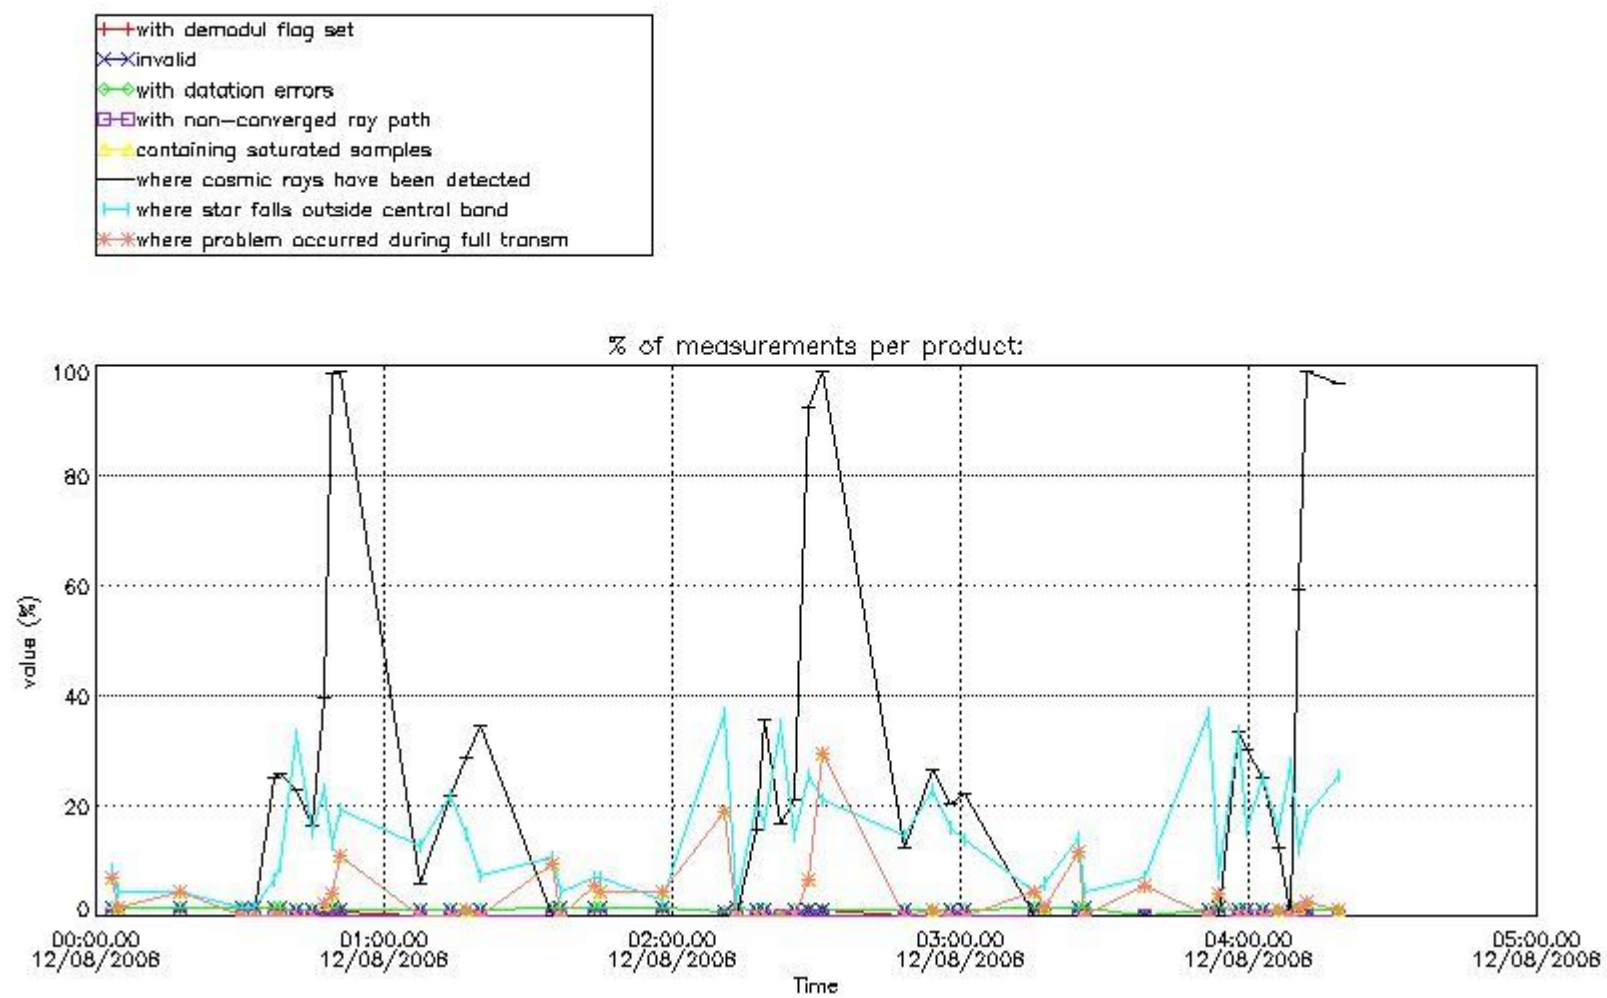

At least one measurement with demodulation flag set:	27.0833 %
Reference spectrum computed from DB:	0.00000 %
Reference spectrum with small number of measurements:	0.00000 %
SATU data not used:	0.00000 %

5.2 Plot quality information per product (time dependant)

5.3 Plot quality information per product (world map)