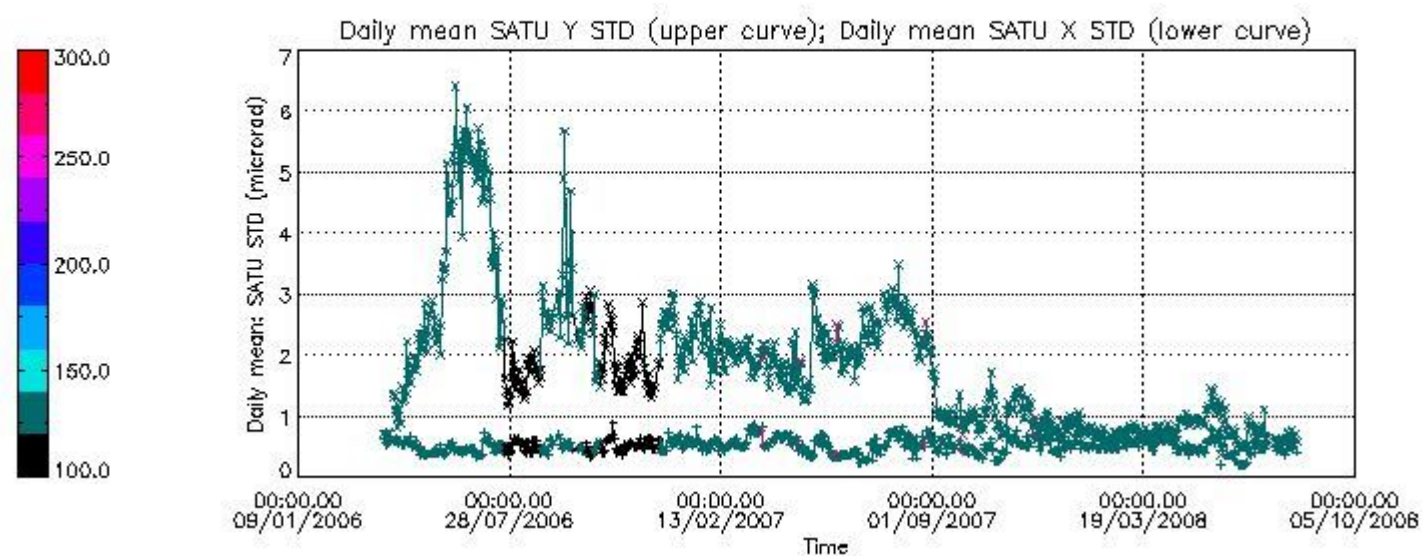

Number of data:	11850.	11850.	20600.	20600.

7.2.2 Trend of daily SATU NEA St. deviation since 1st April 2006 (dark limb)

The long term trend of the SATU 'X' and 'Y' standard deviations should be constant during the whole mission.

The colorbar represents the start tangent altitude (km) of the occultations.

Upper curve: STD of SATU Y axis

Lower curve: STD of SATU X axis

8. Auxiliary Data Files used for the production reported in section 2.4

The number reported in the third column indicates since which file (see list in section 2.4) the corresponding auxiliary file has been used. The fourth column is the date of those product files.

Type	Auxiliary Filename	Used since product	Used since product date
INST_PHYS_CHARACTERISTICS	GOM_INS_AXNIEC20050627_150713_20030716_120000_20100101_000000	1	11-AUG-2008 00:04:34
CALIBRATION_DATABASE	GOM_CAL_AXVIEC20080801_080250_20080730_000000_20100101_000000	1	11-AUG-2008 00:04:34
LEVEL-1B_PROC_CONFIG	GOM_PR1_AXNIEC20050627_151042_20020301_000000_20100101_000000	1	11-AUG-2008 00:04:34
STAR_CATALOGUE	GOM_CAT_AXVIEC20020121_161009_20020101_000000_20200101_000000	1	11-AUG-2008 00:04:34
STELLAR_SPECTRA_DATABANK	GOM_STS_AXNIEC20040308_103538_20020101_160000_20100101_000000	1	11-AUG-2008 00:04:34
ECMWF_FILE	AUX_ECF_AXNECM20080810_072109_20080810_210000_20080811_090000	1	11-AUG-2008 00:04:34
ECMWF_FILE	AUX_ECF_AXNECM20080810_190111_20080811_030000_20080811_150000	46	11-AUG-2008 04:23:09
OPTIONAL_ECMWF_FILE	MISSING	1	11-AUG-2008 00:04:34
ORBIT_DATA_FILE	DOR_NAV_OPNPDE20080810_215400_000060572071_00086_33707_6128.N1	1	11-AUG-2008 00:04:34
ORBIT_DATA_FILE	DOR_NAV_OPNPDE20080810_233457_000057382071_00087_33708_6129.N1	15	11-AUG-2008 01:19:06
ORBIT_DATA_FILE	DOR_NAV_OPNPDE20080811_011554_000044632071_00088_33709_6130.N1	27	11-AUG-2008 02:42:33
ORBIT_DATA_FILE	DOR_NAV_OPNPDE20080811_023536_000054192071_00089_33710_6131.N1	46	11-AUG-2008 04:23:09