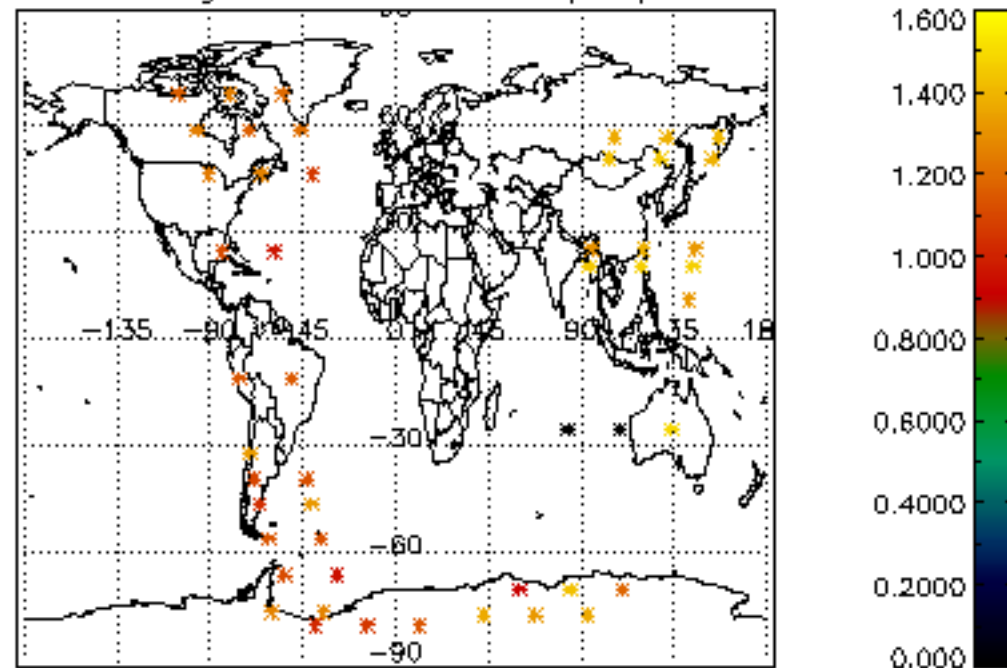

Percentage of datation errors per profile