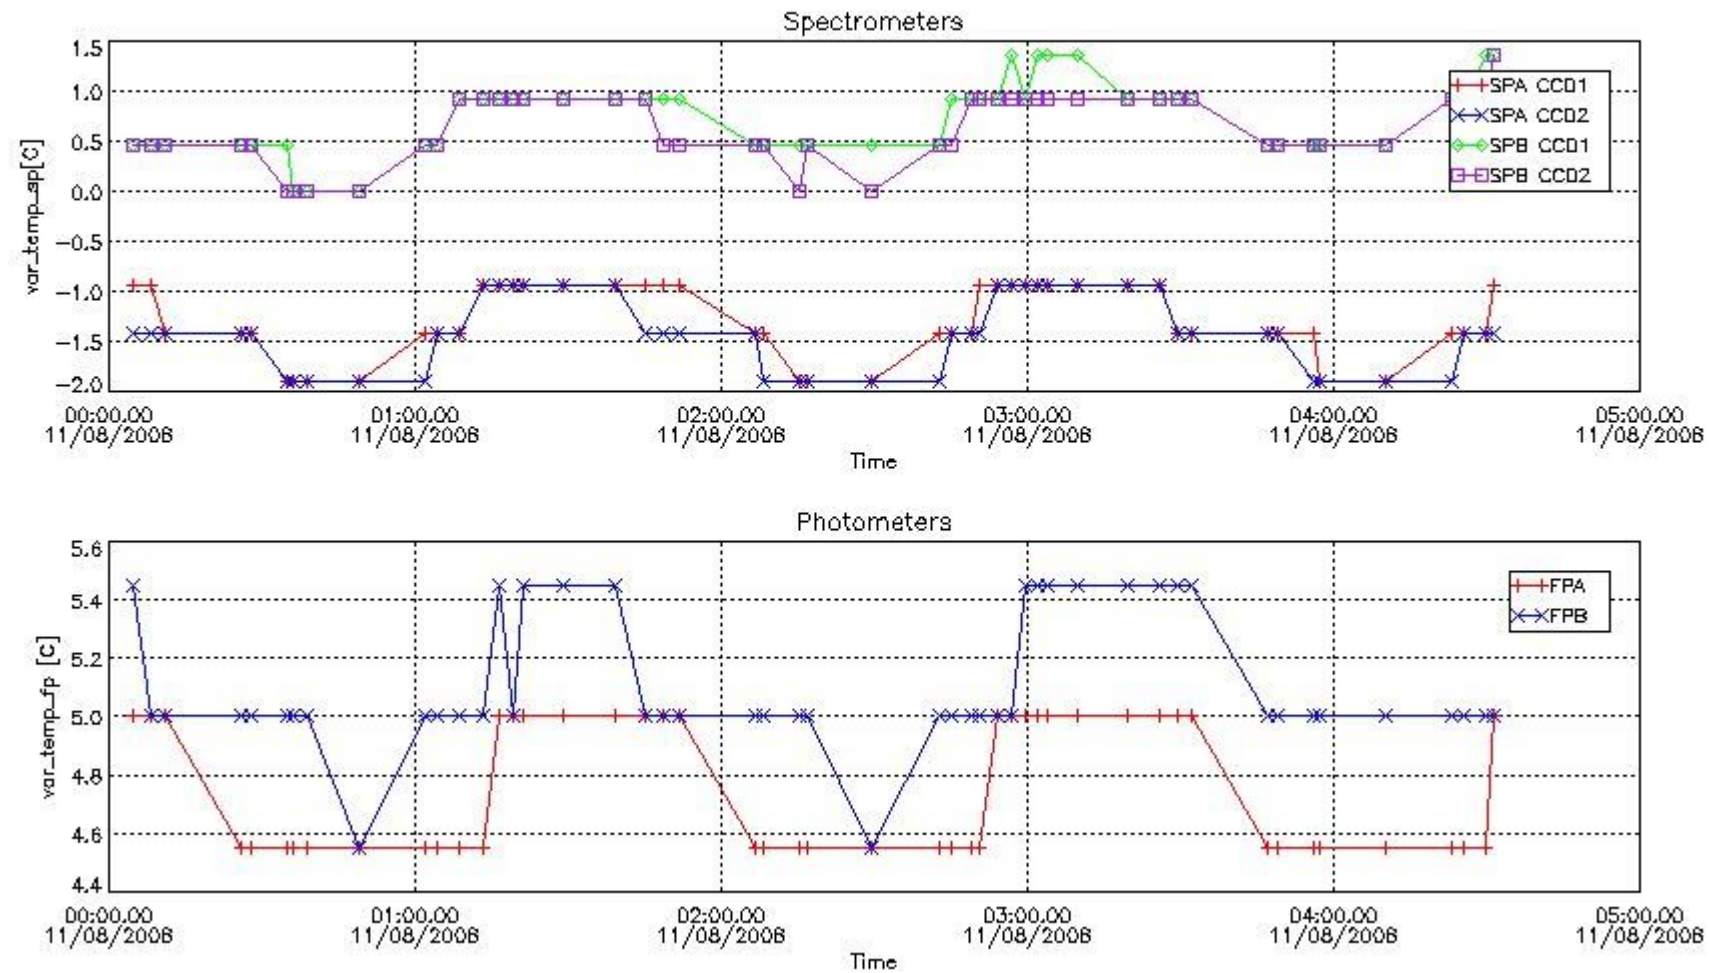

4. Overview of dark signal processing per product

The Dark Charge (DC) is a temperature-dependant signal added to the useful measurements and it is therefore subtracted from them during the processing. There are two phenomena that produce a continuous increase of the DC: the "hot pixels" (a pixel is "hot" when its DC exceeds by a significant amount its value measured on ground at the same temperature) and the "Random Telegraphic Signal" (abrupt change positive or negative of the CCD pixel signal, random in time, affecting only the DC part of the signal and not the photon generated signal).

In this section a list of products that did not use the Dark Sky Area (DSA) observation for the DC computation is given. It is also provided the mean DC plot per product for dark limb products with no error flag set.

4.1 All products used the DSA observation for the DC computation

4.2 Plot of mean dark charges per product: only products in DARK limb conditions without errors are used