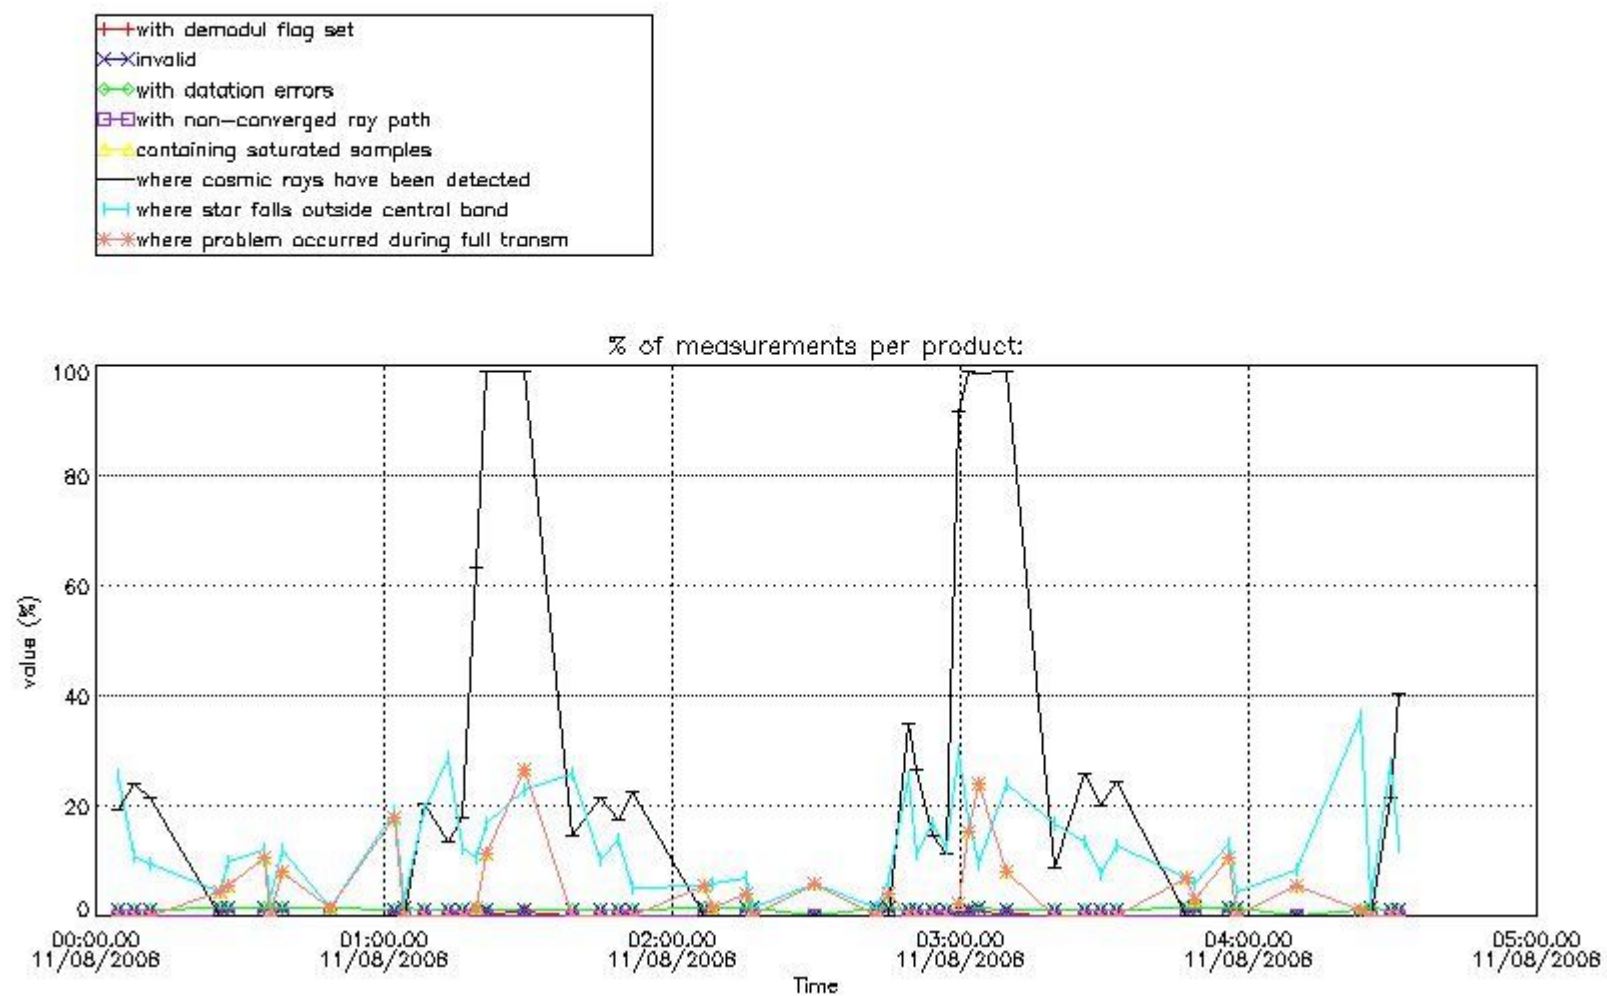

At least one measurement with demodulation flag set:	28.5714 %
Reference spectrum computed from DB:	0.00000 %
Reference spectrum with small number of measurements:	0.00000 %
SATU data not used:	0.00000 %

5.2 Plot quality information per product (time dependant)

5.3 Plot quality information per product (world map)