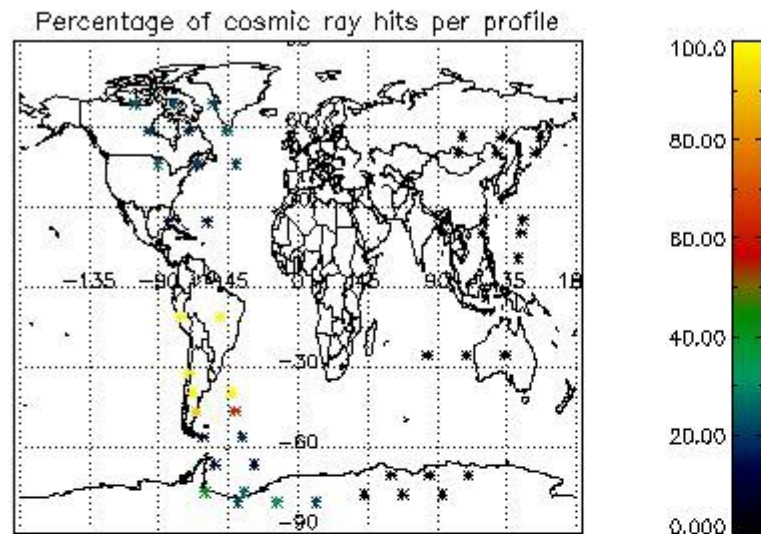

6. Statistics and plot of tangent altitude of the last measurement (DARK & BRIGHT products without errors)

6.1 Statistics on tangent altitude lost:

Statistics	DARK	BRIGHT	TWILIGHT
Mean:	12.381	19.297	NaN
St. deviation:	3.6247	5.9253	NaN
Maximum:	17.659	27.004	NaN
Minimum:	6.3151	4.1605	NaN
Number of data:	13.000	25.000	NaN

6.2 Plot for DARK limb products