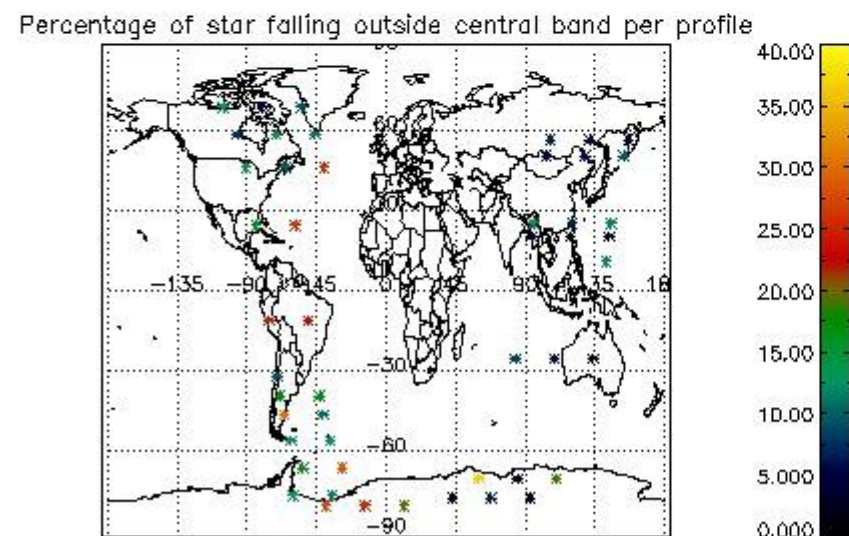

6. Statistics and plot of tangent altitude of the last measurement (DARK & BRIGHT products without errors)

6.1 Statistics on tangent altitude lost:

Statistics	DARK	BRIGHT	TWILIGHT
Mean:	12.381	19.297	NaN
St. deviation:	3.6247	5.9253	NaN
Maximum:	17.659	27.004	NaN
Minimum:	6.3151	4.1605	NaN
Number of data:	13.000	25.000	NaN

6.2 Plot for DARK limb products