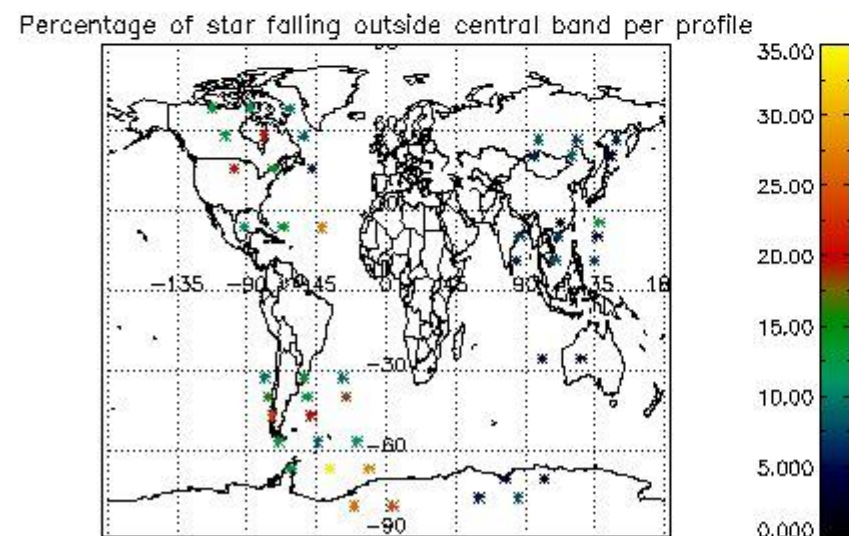

6. Statistics and plot of tangent altitude of the last measurement (DARK & BRIGHT products without errors)

6.1 Statistics on tangent altitude lost:

Statistics	DARK	BRIGHT	TWILIGHT
Mean:	13.480	20.408	NaN
St. deviation:	4.0813	4.4440	NaN
Maximum:	18.346	25.855	NaN
Minimum:	4.5881	8.3370	NaN
Number of data:	17.000	21.000	NaN

6.2 Plot for DARK limb products