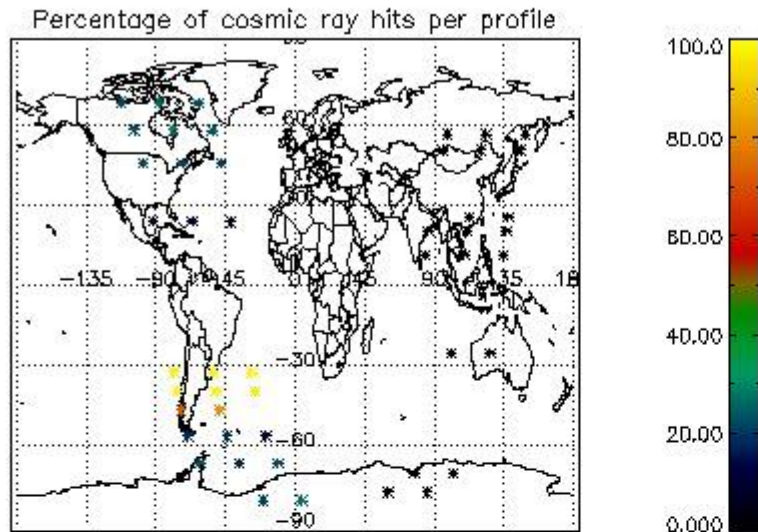

6. Statistics and plot of tangent altitude of the last measurement (DARK & BRIGHT products without errors)

6.1 Statistics on tangent altitude lost:

Statistics	DARK	BRIGHT	TWILIGHT
Mean:	13.480	20.408	NaN
St. deviation:	4.0813	4.4440	NaN
Maximum:	18.346	25.855	NaN
Minimum:	4.5881	8.3370	NaN
Number of data:	17.000	21.000	NaN

6.2 Plot for DARK limb products