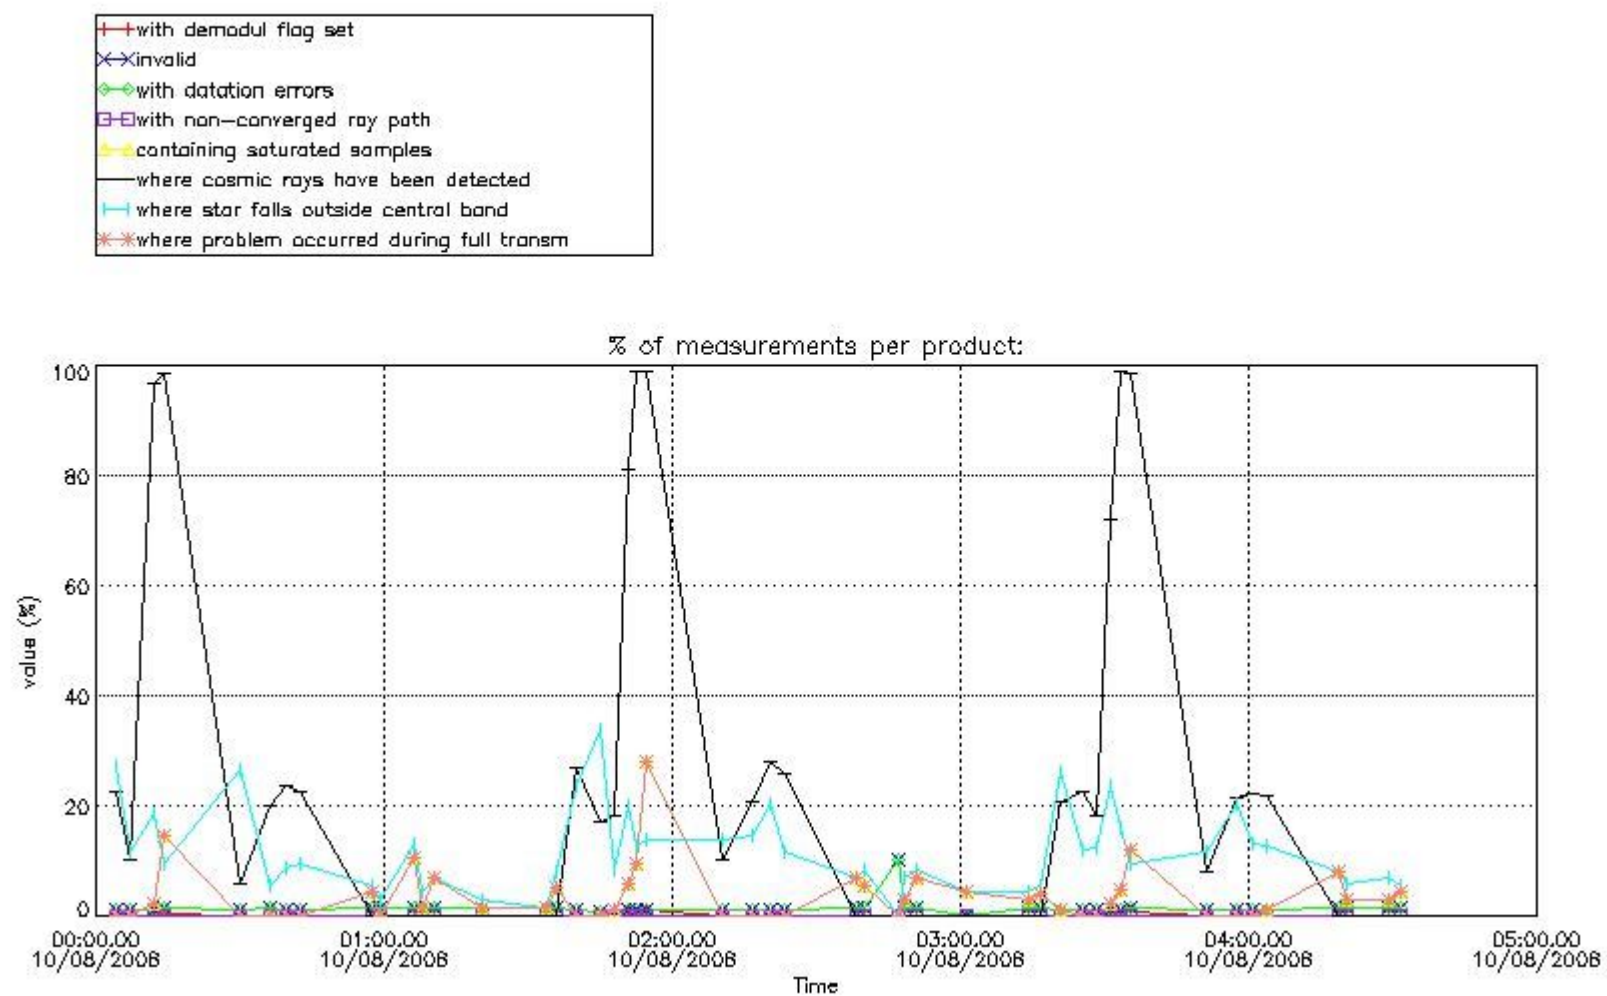

At least one measurement with demodulation flag set:	27.0833 %
Reference spectrum computed from DB:	0.00000 %
Reference spectrum with small number of measurements:	0.00000 %
SATU data not used:	0.00000 %

5.2 Plot quality information per product (time dependant)

5.3 Plot quality information per product (world map)