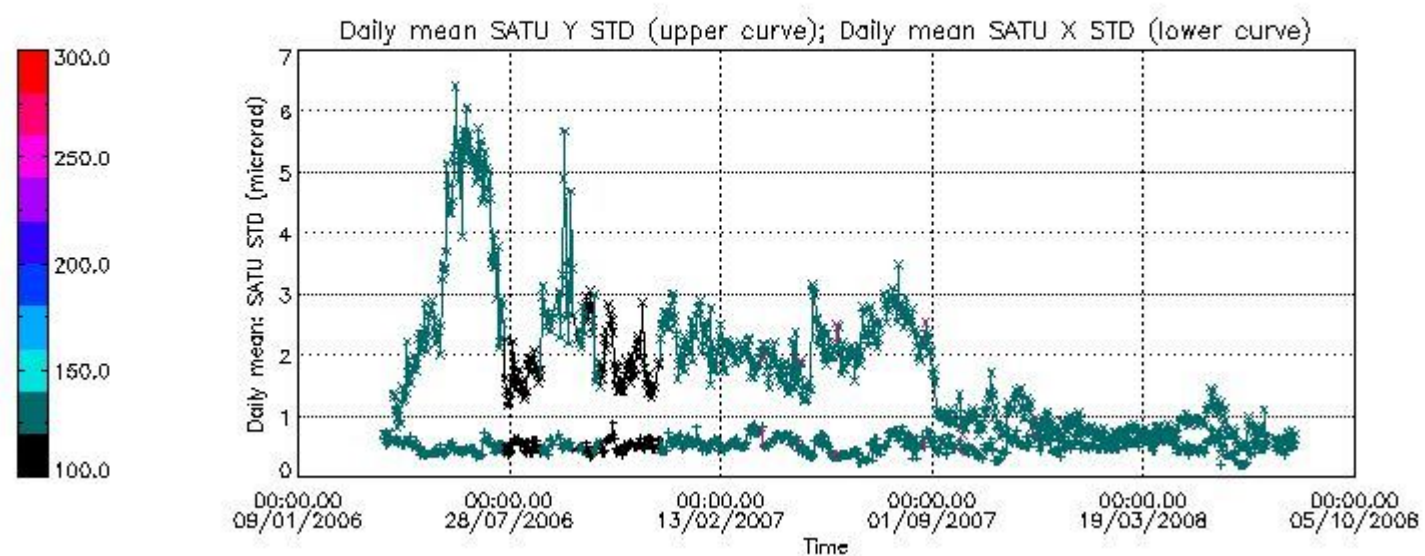

Number of data:	15650.	15650.	17350.	17350.

7.2.2 Trend of daily SATU NEA St. deviation since 1st April 2006 (dark limb)

The long term trend of the SATU 'X' and 'Y' standard deviations should be constant during the whole mission.

The colorbar represents the start tangent altitude (km) of the occultations.

Upper curve: STD of SATU Y axis

Lower curve: STD of SATU X axis

8. Auxiliary Data Files used for the production reported in section 2.4

The number reported in the third column indicates since which file (see list in section 2.4) the corresponding auxiliary file has been used. The fourth column is the date of those product files.

Type	Auxiliary Filename	Used since product	Used since product date
INST_PHYS_CHARACTERISTICS	GOM_INS_AXNIEC20050627_150713_20030716_120000_20100101_000000	1	10-AUG-2008 00:04:17
CALIBRATION_DATABASE	GOM_CAL_AXVIEC20080801_080250_20080730_000000_20100101_000000	1	10-AUG-2008 00:04:17
LEVEL-1B_PROC_CONFIG	GOM_PR1_AXNIEC20050627_151042_20020301_000000_20100101_000000	1	10-AUG-2008 00:04:17
STAR_CATALOGUE	GOM_CAT_AXVIEC20020121_161009_20020101_000000_20200101_000000	1	10-AUG-2008 00:04:17
STELLAR_SPECTRA_DATABANK	GOM_STS_AXNIEC20040308_103538_20020101_160000_20100101_000000	1	10-AUG-2008 00:04:17
ECMWF_FILE	AUX_ECF_AXNECM20080809_072111_20080809_210000_20080810_090000	1	10-AUG-2008 00:04:17
ECMWF_FILE	AUX_ECF_AXNECM20080809_190111_20080810_030000_20080810_150000	34	10-AUG-2008 03:14:09
OPTIONAL_ECMWF_FILE	MISSING	1	10-AUG-2008 00:04:17
ORBIT_DATA_FILE	DOR_NAV_OPNPDE20080809_204503_000057382071_00071_33692_6121.N1	1	10-AUG-2008 00:04:17
ORBIT_DATA_FILE	DOR_NAV_OPNPDE20080809_222600_000057382071_00072_33693_6122.N1	3	10-AUG-2008 00:10:04
ORBIT_DATA_FILE	DOR_NAV_OPNPDE20080810_000657_000057382071_00073_33694_6123.N1	21	10-AUG-2008 01:50:40
ORBIT_DATA_FILE	DOR_NAV_OPNPDE20080810_014754_000041442071_00074_33695_6124.N1	34	10-AUG-2008 03:14:09