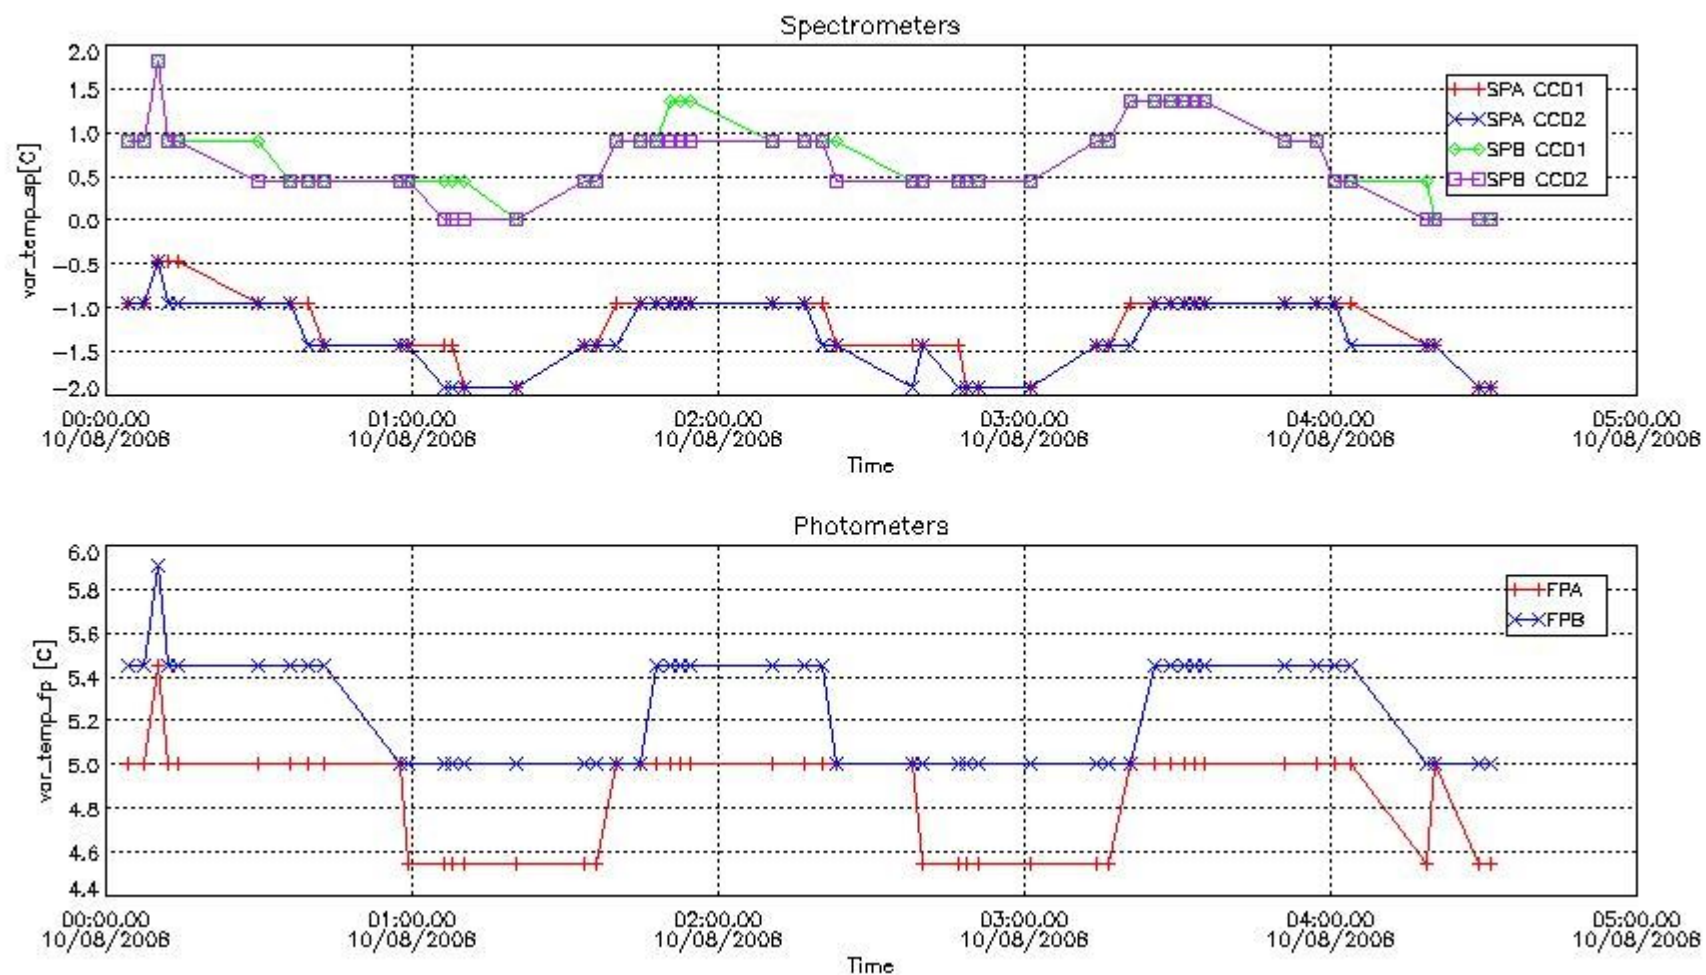

45	GOM_TRA_1PNPDE20080810_040351_000000442071_00076_33697_3613.N1	10-AUG-2008 04:03:51	Straylight	43.500	172	Gam Gru	3.0030	13100.	87	33697	No
46	GOM_TRA_1PNPDE20080810_041844_000000372071_00076_33697_3614.N1	10-AUG-2008 04:18:44	Bright	37.000	11	53Alp Aql	0.76500	8000.0	74	33697	No
47	GOM_TRA_1PNPDE20080810_042026_000000352071_00076_33697_3615.N1	10-AUG-2008 04:20:26	Bright	34.500	168	17Zet Aql	2.9860	11000.	69	33697	No
48	GOM_TRA_1PNPDE20080810_042902_000000362071_00076_33697_3616.N1	10-AUG-2008 04:29:02	Bright	36.000	144	18Del Cyg	2.8600	11000.	72	33697	No
49	GOM_TRA_1PNPDE20080810_043133_000000362071_00076_33697_3617.N1	10-AUG-2008 04:31:33	Bright	35.500	69	33Gam Dra	2.2310	3800.0	71	33697	No

3. Plot of GOMOS spectrometers and photometers temperatures from level 1b data

4. Overview of dark signal processing per product

The Dark Charge (DC) is a temperature-dependant signal added to the useful measurements and it is therefore subtracted from them during the processing. There are two phenomena that produce a continuous increase of the DC: the "hot pixels" (a pixel is "hot" when its DC exceeds by a significant amount its value measured on ground at the same temperature) and the "Random Telegraphic Signal" (abrupt change positive or negative of the CCD pixel signal, random in time, affecting only the DC part of the signal and not the photon generated signal).

In this section a list of products that did not use the Dark Sky Area (DSA) observation for the DC computation is given. It is also provided the mean DC plot per product for dark limb products with no error flag set.

4.1 All products used the DSA observation for the DC computation

4.2 Plot of mean dark charges per product: only products in DARK limb conditions without errors are used