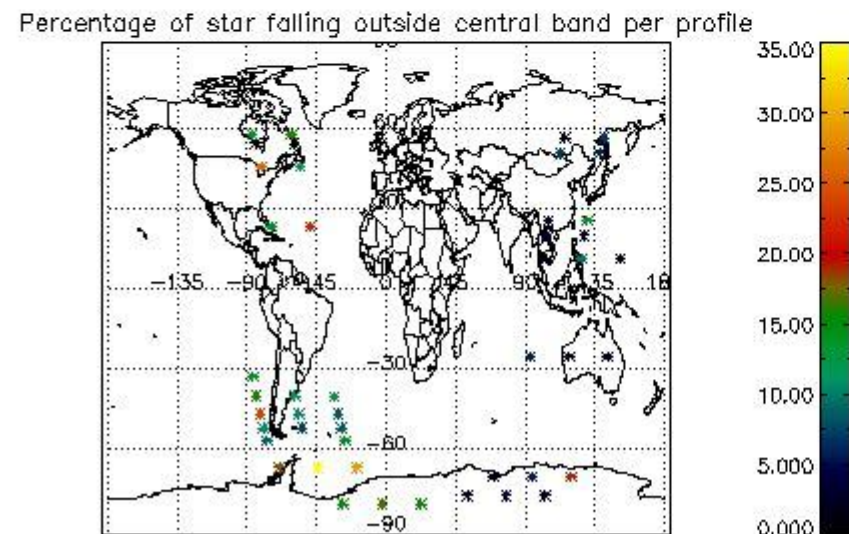

6. Statistics and plot of tangent altitude of the last measurement (DARK & BRIGHT products without errors)

6.1 Statistics on tangent altitude lost:

Statistics	DARK	BRIGHT	TWILIGHT
Mean:	13.899	21.423	NaN
St. deviation:	3.9281	4.6871	NaN
Maximum:	17.950	28.370	NaN
Minimum:	4.2438	12.747	NaN
Number of data:	17.000	23.000	NaN

6.2 Plot for DARK limb products