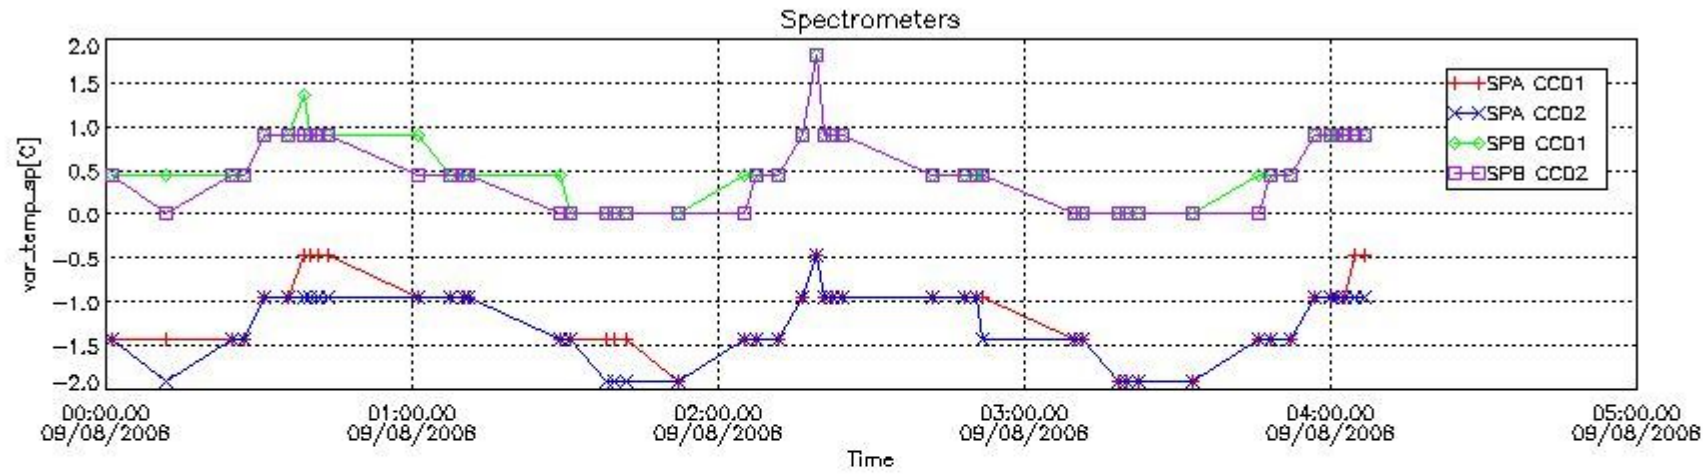

4. Overview of dark signal processing per product

The Dark Charge (DC) is a temperature-dependant signal added to the useful measurements and it is therefore subtracted from them during the processing. There are two phenomena that produce a continuous increase of the DC: the "hot pixels" (a pixel is "hot" when its DC exceeds by a significant amount its value measured on ground at the same temperature) and the "Random Telegraphic Signal" (abrupt change positive or negative of the CCD pixel signal, random in time, affecting only the DC part of the signal and not the photon generated signal).

In this section a list of products that did not use the Dark Sky Area (DSA) observation for the DC computation is given. It is also provided the mean DC plot per product for dark limb products with no error flag set.

4.1 These products did not use the DSA observation for DC computation:

Product name	DC information
GOM_TRA_1PNPDE20080809_000118_000000332071_00059_33680_1887.N1	DC map used
GOM_TRA_1PNPDE20080809_001134_000000342071_00059_33680_1888.N1	DC map used
GOM_TRA_1PNPDE20080809_002434_000000422071_00059_33680_1889.N1	DC map used
GOM_TRA_1PNPDE20080809_002654_000000362071_00059_33680_1890.N1	DC map used
GOM_TRA_1PNPDE20080809_003101_000000422071_00059_33680_1891.N1	DC map used
GOM_TRA_1PNPDE20080809_003549_000000522071_00059_33680_1892.N1	DC map used
GOM_TRA_1PNPDE20080809_003847_000000452071_00059_33680_1893.N1	DC map used
GOM_TRA_1PNPDE20080809_004009_000000412071_00059_33680_1894.N1	DC map used
GOM_TRA_1PNPDE20080809_004138_000000372071_00059_33680_1895.N1	DC map used

4.2 Plot of mean dark charges per product: only products in DARK limb conditions without errors are used