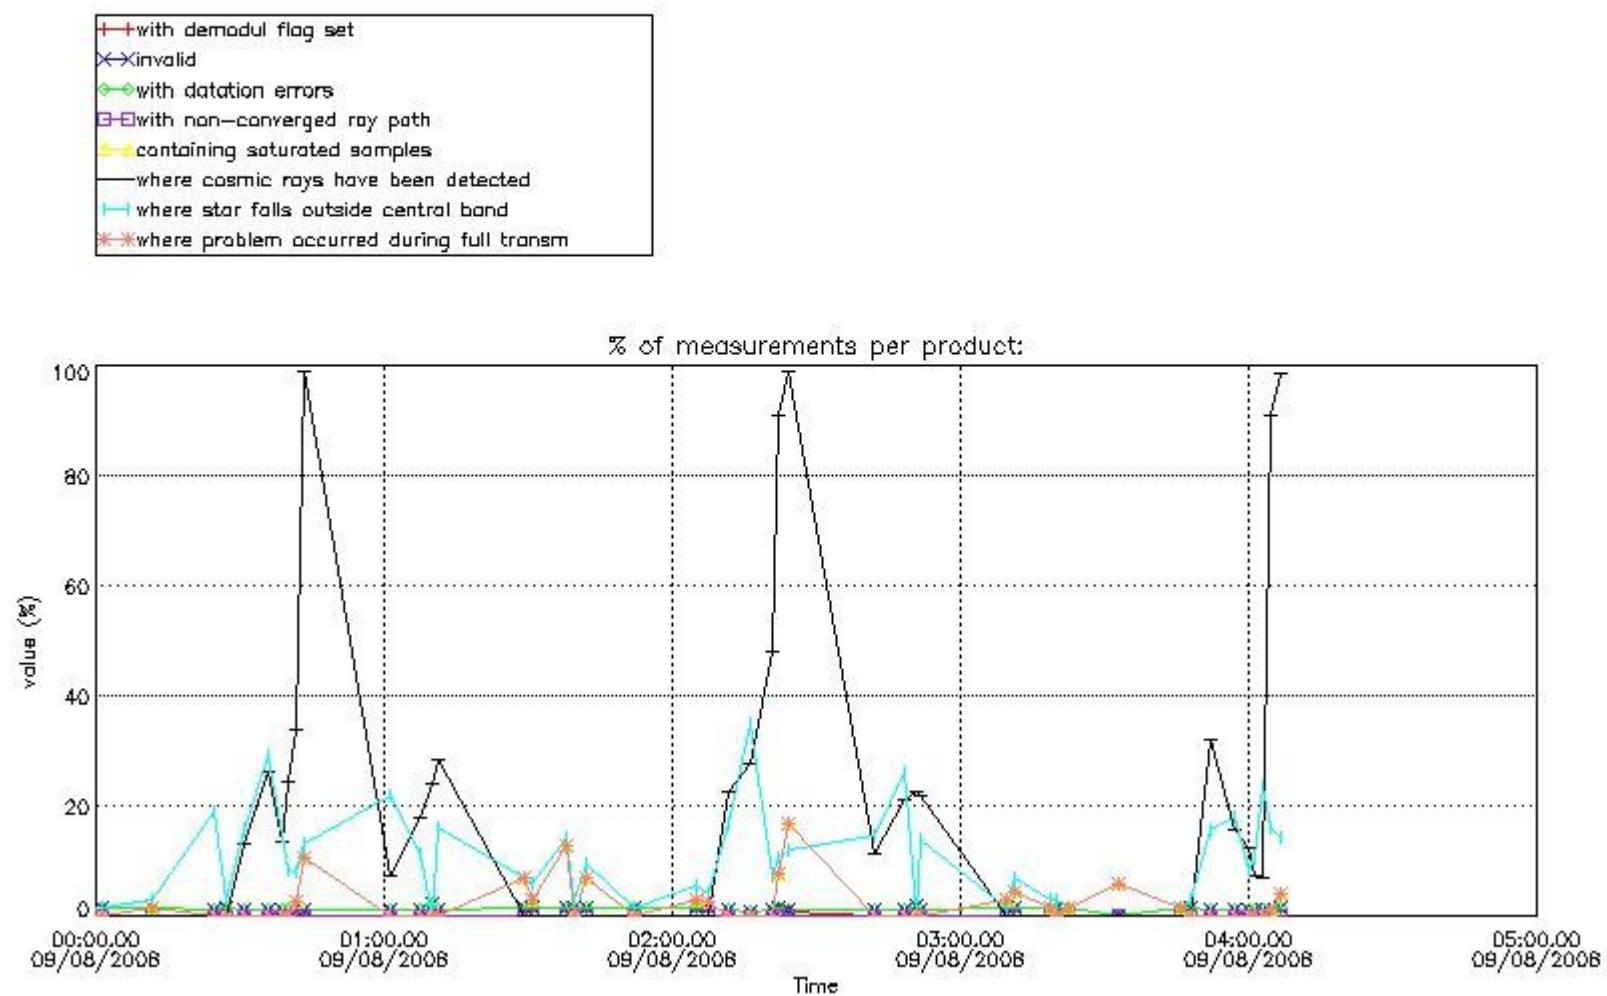

At least one measurement with demodulation flag set:	23.9130 %
Reference spectrum computed from DB:	0.00000 %
Reference spectrum with small number of measurements:	0.00000 %
SATU data not used:	0.00000 %

5.2 Plot quality information per product (time dependant)

5.3 Plot quality information per product (world map)