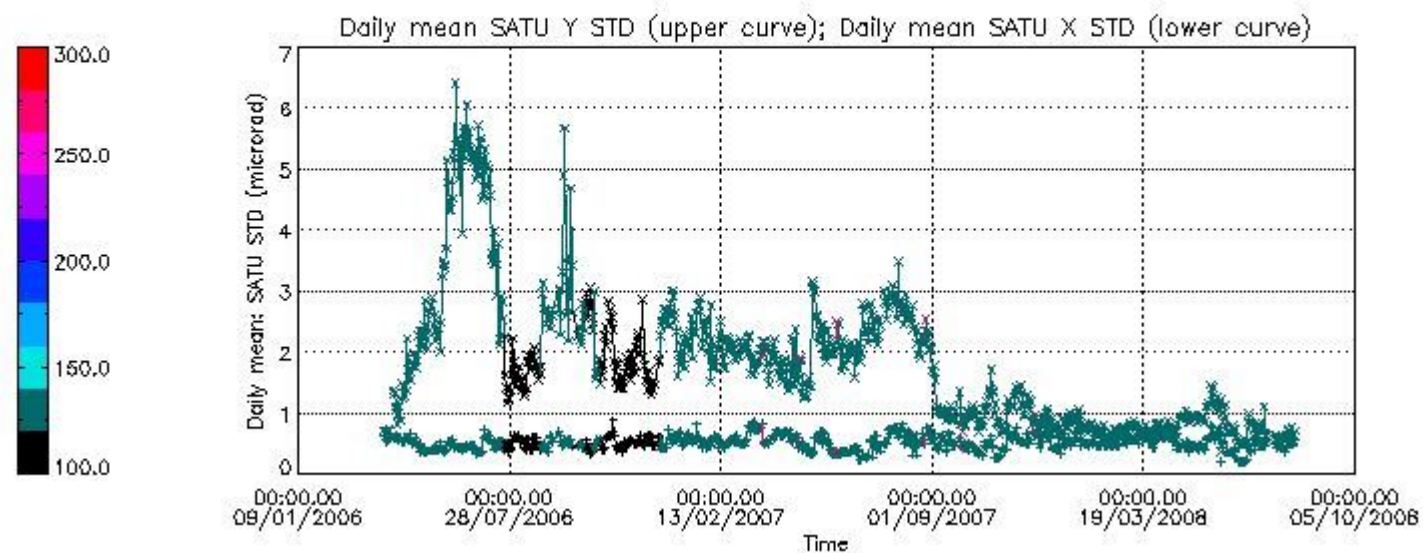

Number of data:	15400.	15400.	19050.	19050.

7.2.2 Trend of daily SATU NEA St. deviation since 1st April 2006 (dark limb)

The long term trend of the SATU 'X' and 'Y' standard deviations should be constant during the whole mission.

The colorbar represents the start tangent altitude (km) of the occultations.

Upper curve: STD of SATU Y axis

Lower curve: STD of SATU X axis

8. Auxiliary Data Files used for the production reported in section 2.4

The number reported in the third column indicates since which file (see list in section 2.4) the corresponding auxiliary file has been used. The fourth column is the date of those product files.

Type	Auxiliary Filename	Used since product	Used since product date
INST_PHYS_CHARACTERISTICS	GOM_INS_AXNIEC20050627_150713_20030716_120000_20100101_000000	1	09-AUG-2008 00:01:18
CALIBRATION_DATABASE	GOM_CAL_AXVIEC20080801_080250_20080730_000000_20100101_000000	1	09-AUG-2008 00:01:18
LEVEL-1B_PROC_CONFIG	GOM_PR1_AXNIEC20050627_151042_20020301_000000_20100101_000000	1	09-AUG-2008 00:01:18
STAR_CATALOGUE	GOM_CAT_AXVIEC20020121_161009_20020101_000000_20200101_000000	1	09-AUG-2008 00:01:18
STELLAR_SPECTRA_DATABANK	GOM_STS_AXNIEC20040308_103538_20020101_160000_20100101_000000	1	09-AUG-2008 00:01:18
ECMWF_FILE	AUX_ECF_AXNECM20080808_072111_20080808_210000_20080809_090000	1	09-AUG-2008 00:01:18
ECMWF_FILE	AUX_ECF_AXNECM20080808_190112_20080809_030000_20080809_150000	39	09-AUG-2008 03:45:46
OPTIONAL_ECMWF_FILE	MISSING	1	09-AUG-2008 00:01:18
ORBIT_DATA_FILE	DOR_NAV_OPNPDE20080808_211703_000057382071_00057_33678_6114.N1	1	09-AUG-2008 00:01:18
ORBIT_DATA_FILE	DOR_NAV_OPNPDE20080808_225800_000057382071_00058_33679_6115.N1	10	09-AUG-2008 00:43:32
ORBIT_DATA_FILE	DOR_NAV_OPNPDE20080809_003857_000057382071_00059_33680_6116.N1	25	09-AUG-2008 02:19:23
ORBIT_DATA_FILE	DOR_NAV_OPNPDE20080809_021954_000041442071_00060_33681_6117.N1	39	09-AUG-2008 03:45:46