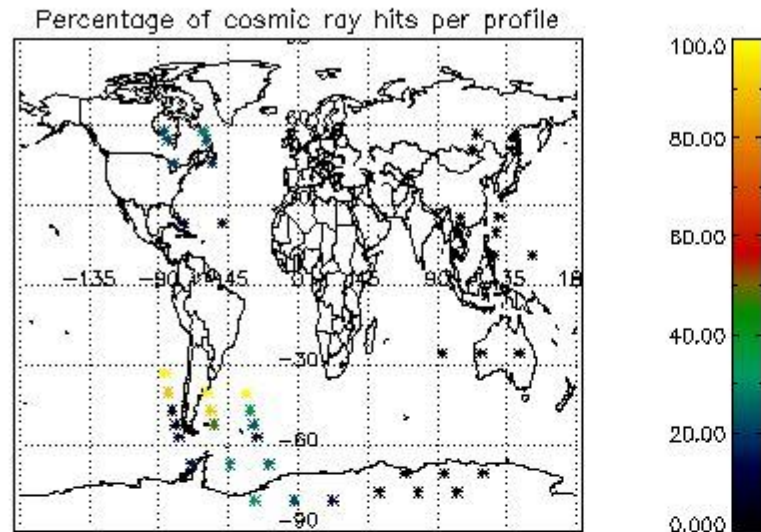

6. Statistics and plot of tangent altitude of the last measurement (DARK & BRIGHT products without errors)

6.1 Statistics on tangent altitude lost:

Statistics	DARK	BRIGHT	TWILIGHT
Mean:	13.899	21.423	NaN
St. deviation:	3.9281	4.6871	NaN
Maximum:	17.950	28.370	NaN
Minimum:	4.2438	12.747	NaN
Number of data:	17.000	23.000	NaN

6.2 Plot for DARK limb products